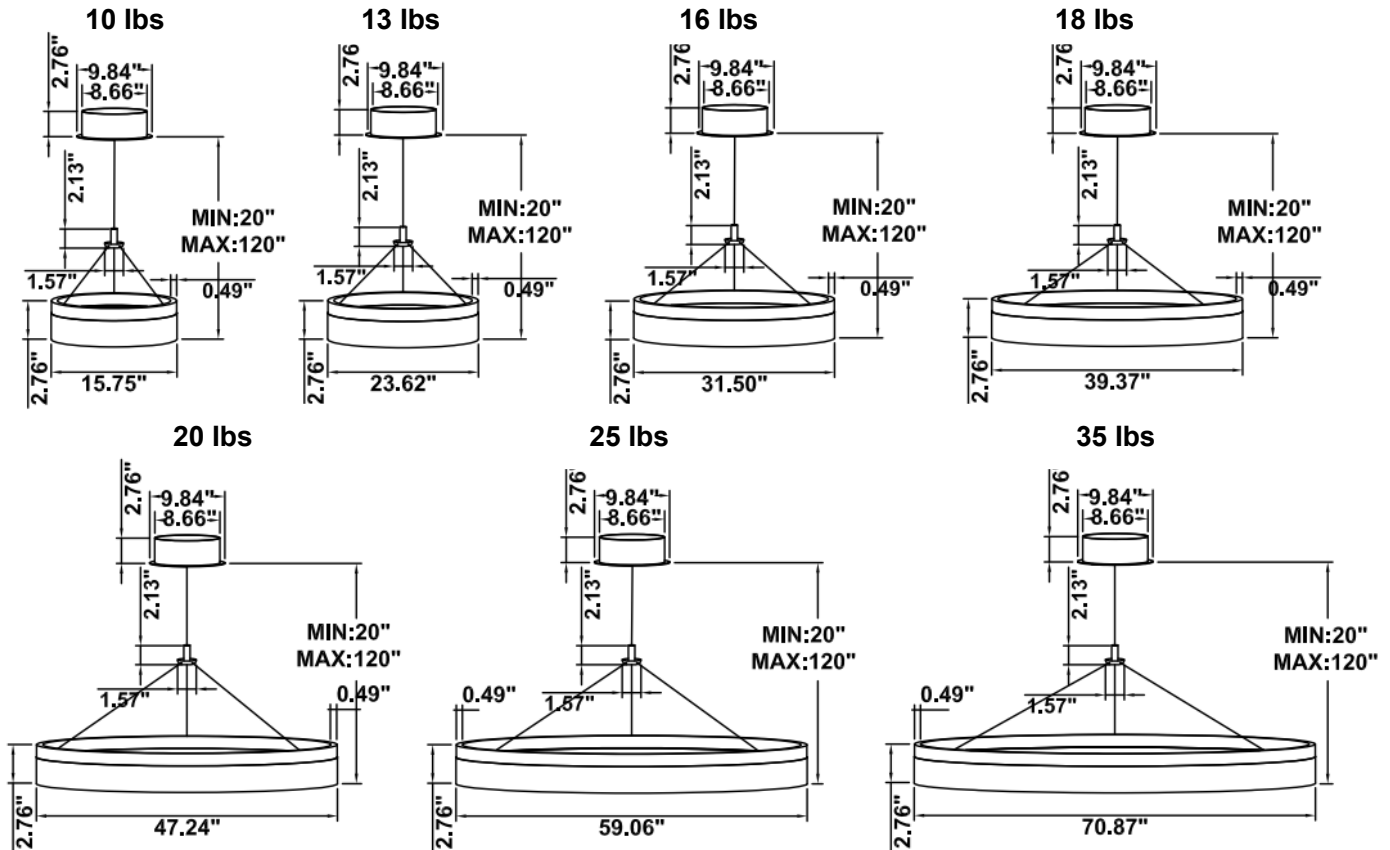

SB-D01D Canopy mount with cable splitter, direct lighting.