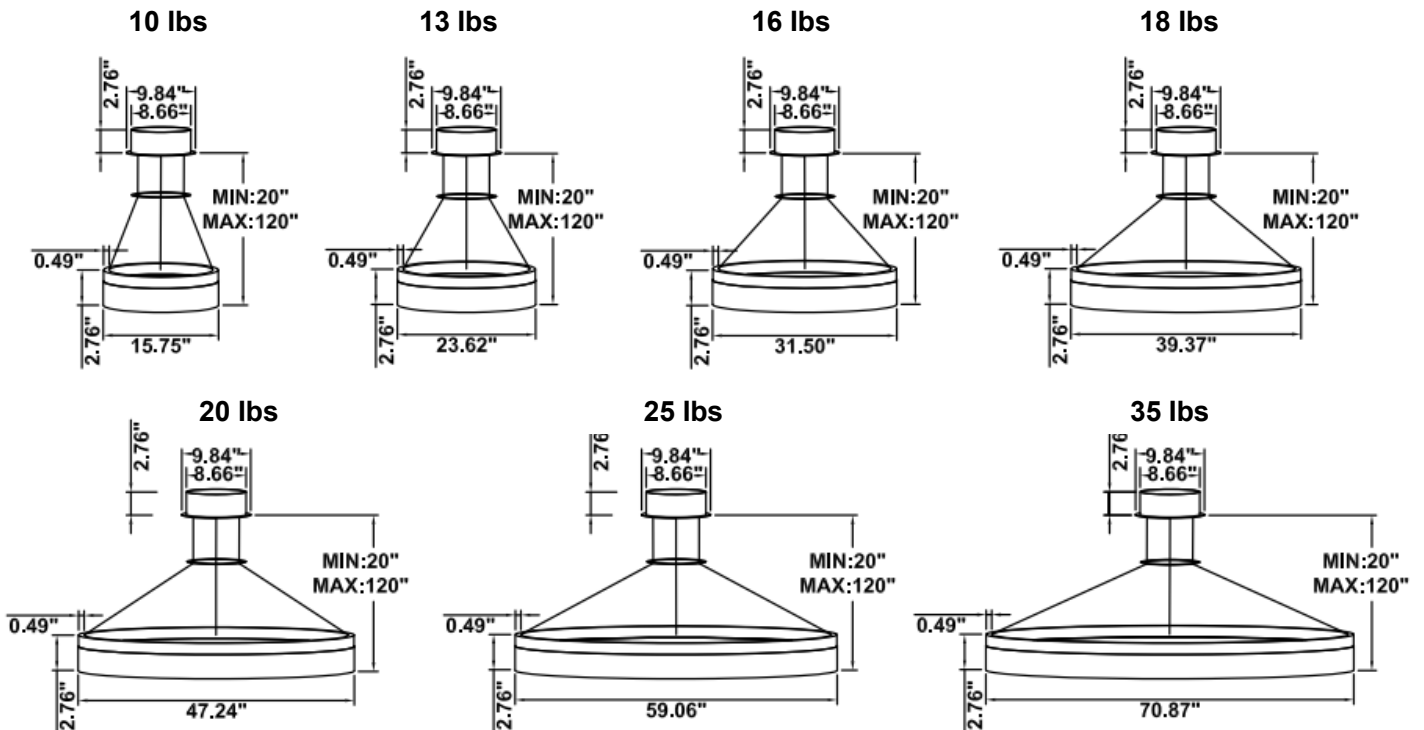

DIMENSIONS & WEIGHTS: Canopy Size for ZigBee & DMX: 15.75" x 2.76"

SB-D01A Canopy mount with direct lighting.

SB-D01B Canopy mount with accent ring, direct lighting.

SB-D01C Remote driver with direct lighting.