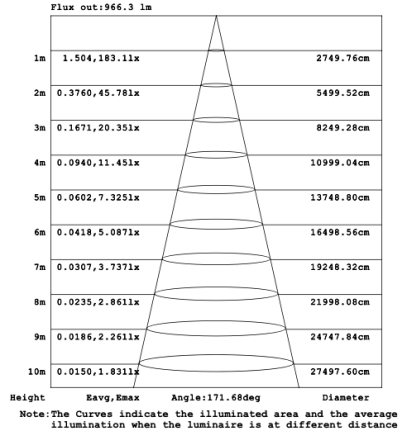

DIMENSIONS & WEIGHTS: Canopy Size for ZigBee & DMX: 15.75" x 2.76"

SB-D01A Canopy mount with direct lighting.

SB-D01B Canopy mount with accent ring, direct lighting.

SB-D01C Remote driver with direct lighting.

SB-D01D Canopy mount with cable splitter, direct lighting.

SB-D01E Remote driver with cable splitter, direct lighting.

SB-D01F Surface mount with direct lighting.

PHOTOMETRIC:

15.75" 20W @ 4000K

23.62" 30W @ 4000K

31.50" 40W @ 4000K

39.37" 50W @ 4000K

47.24" 60W @ 4000K

59.06" 70W @ 4000K

70.87" 80W @ 4000K