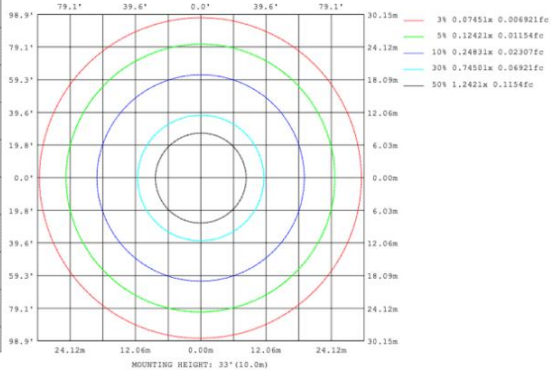

DIMENSIONS & WEIGHTS: Canopy Size for ZigBee & DMX: 15.75" x 2.76"

SB-D01A Canopy mount with direct lighting.

SB-D01B Canopy mount with accent ring, direct lighting.

SB-D01C Remote driver with direct lighting.

SB-D01D Canopy mount with cable splitter, direct lighting.

SB-D01E Remote driver with cable splitter, direct lighting.

SB-D01F Surface mount with direct lighting.

PHOTOMETRIC:

15.75" 20W @ 4000K

23.62" 30W @ 4000K