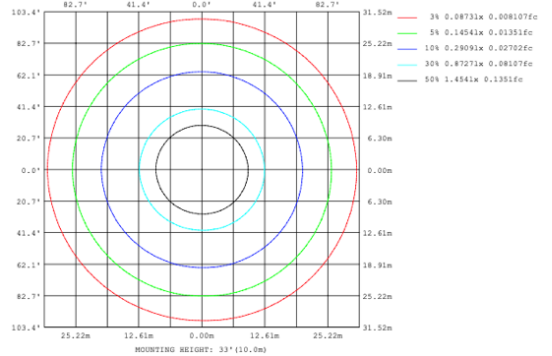

31.50" 40W @ 4000K