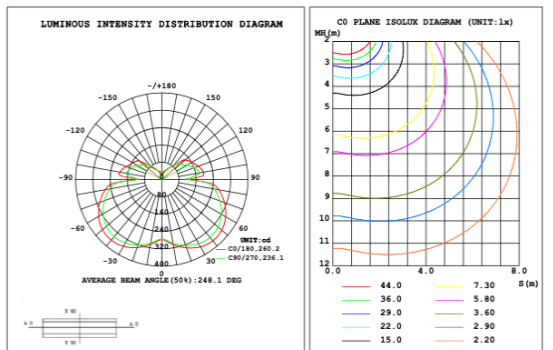

31.50" 40W @ 4000K