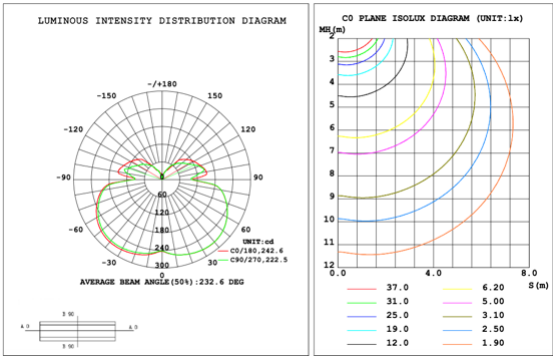

SB-D01D Canopy mount with cable splitter, direct lighting.

SB-D01E Remote driver with cable splitter, direct lighting.

SB-D01F Surface mount with direct lighting.

PHOTOMETRIC:

15.75" 20W @ 4000K

23.62" 30W @ 4000K

31.50" 40W @ 4000K

39.37" 50W @ 4000K

47.24" 60W @ 4000K

59.06" 70W @ 4000K

70.87" 80W @ 4000K