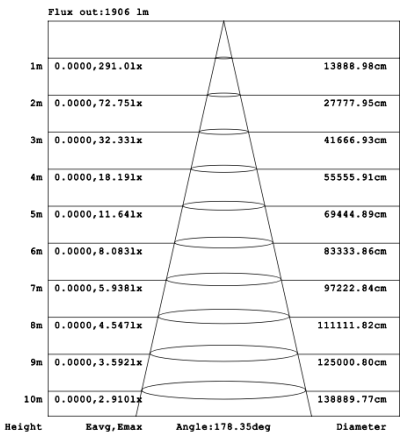

DIMENSIONS & WEIGHTS: Canopy Size for ZigBee & DMX: 15.75" x 2.76"

SB-D01A Canopy mount with direct lighting.

SB-D01B Canopy mount with accent ring, direct lighting.

SB-D01C Remote driver with direct lighting.

SB-D01D Canopy mount with cable splitter, direct lighting.

SB-D01E Remote driver with cable splitter, direct lighting.

SB-D01F Surface mount with direct lighting.

PHOTOMETRIC:

15.75" 20W @ 4000K

23.62" 30W @ 4000K

31.50" 40W @ 4000K

39.37" 50W @ 4000K

47.24" 60W @ 4000K

59.06" 70W @ 4000K

70.87" 80W @ 4000K