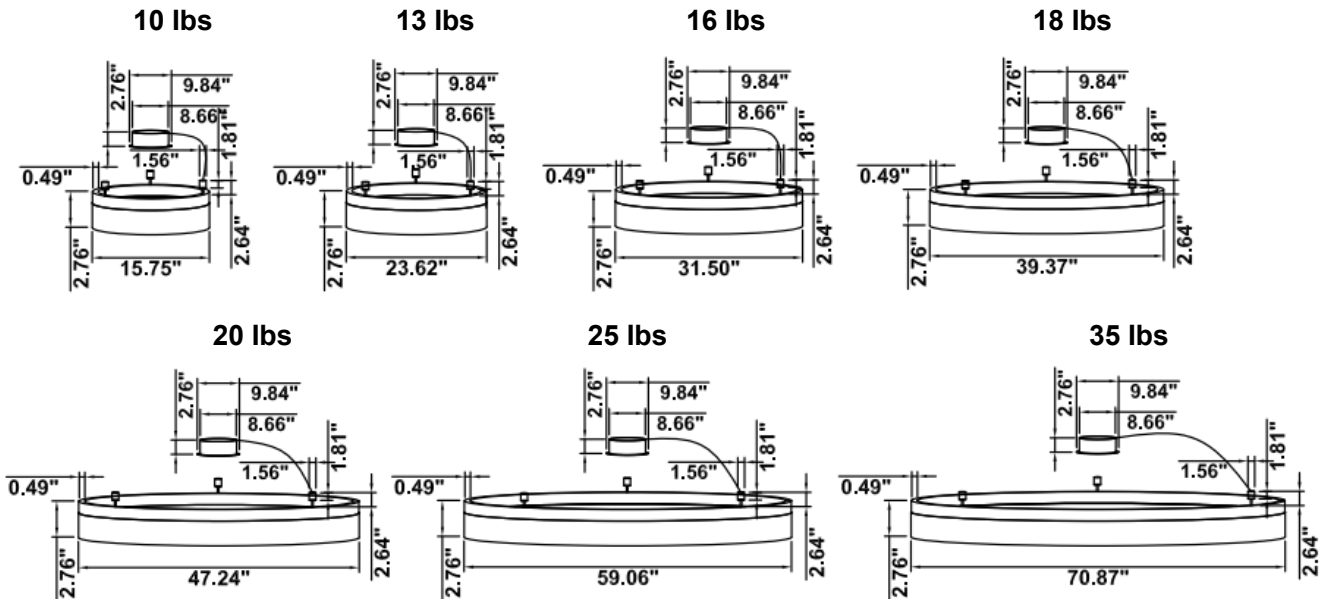

SB-D01F Surface mount with direct lighting.