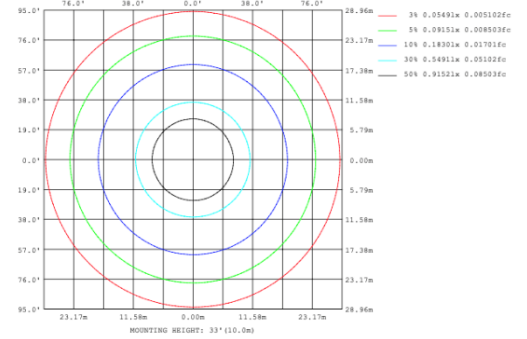

DIMENSIONS & WEIGHTS: Canopy Size for ZigBee & DMX: 15.75" x 2.76"

SB-D01A Canopy mount with direct lighting.

SB-D01B Canopy mount with accent ring, direct lighting.

SB-D01C Remote driver with direct lighting.

SB-D01D Canopy mount with cable splitter, direct lighting.

SB-D01E Remote driver with cable splitter, direct lighting.

SB-D01F Surface mount with direct lighting.

PHOTOMETRIC:

15.75" 20W @ 4000K

23.62" 30W @ 4000K