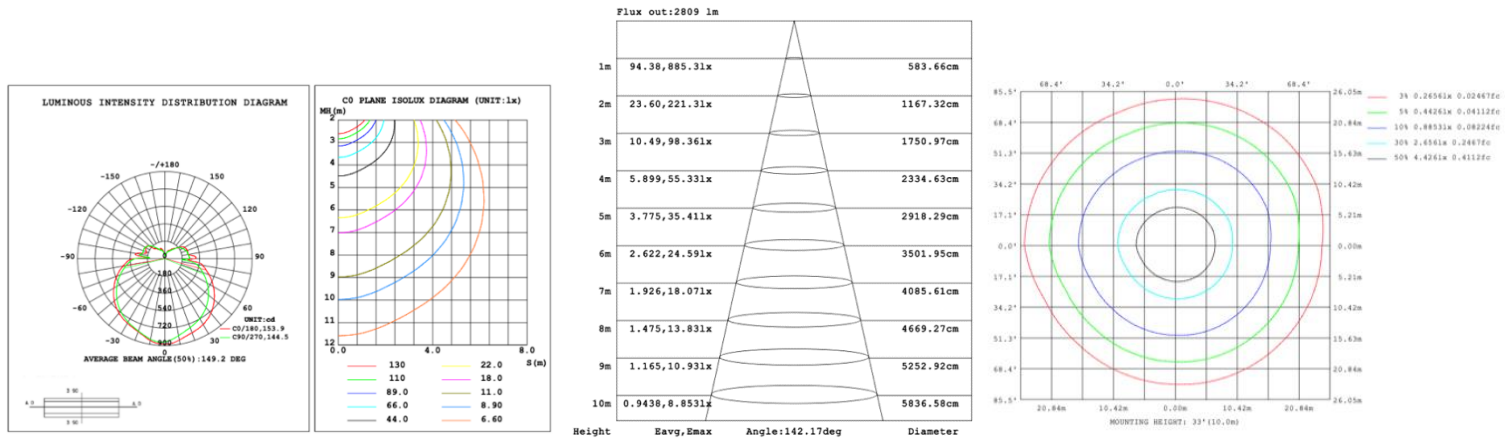

47.24" 60W @ 4000K