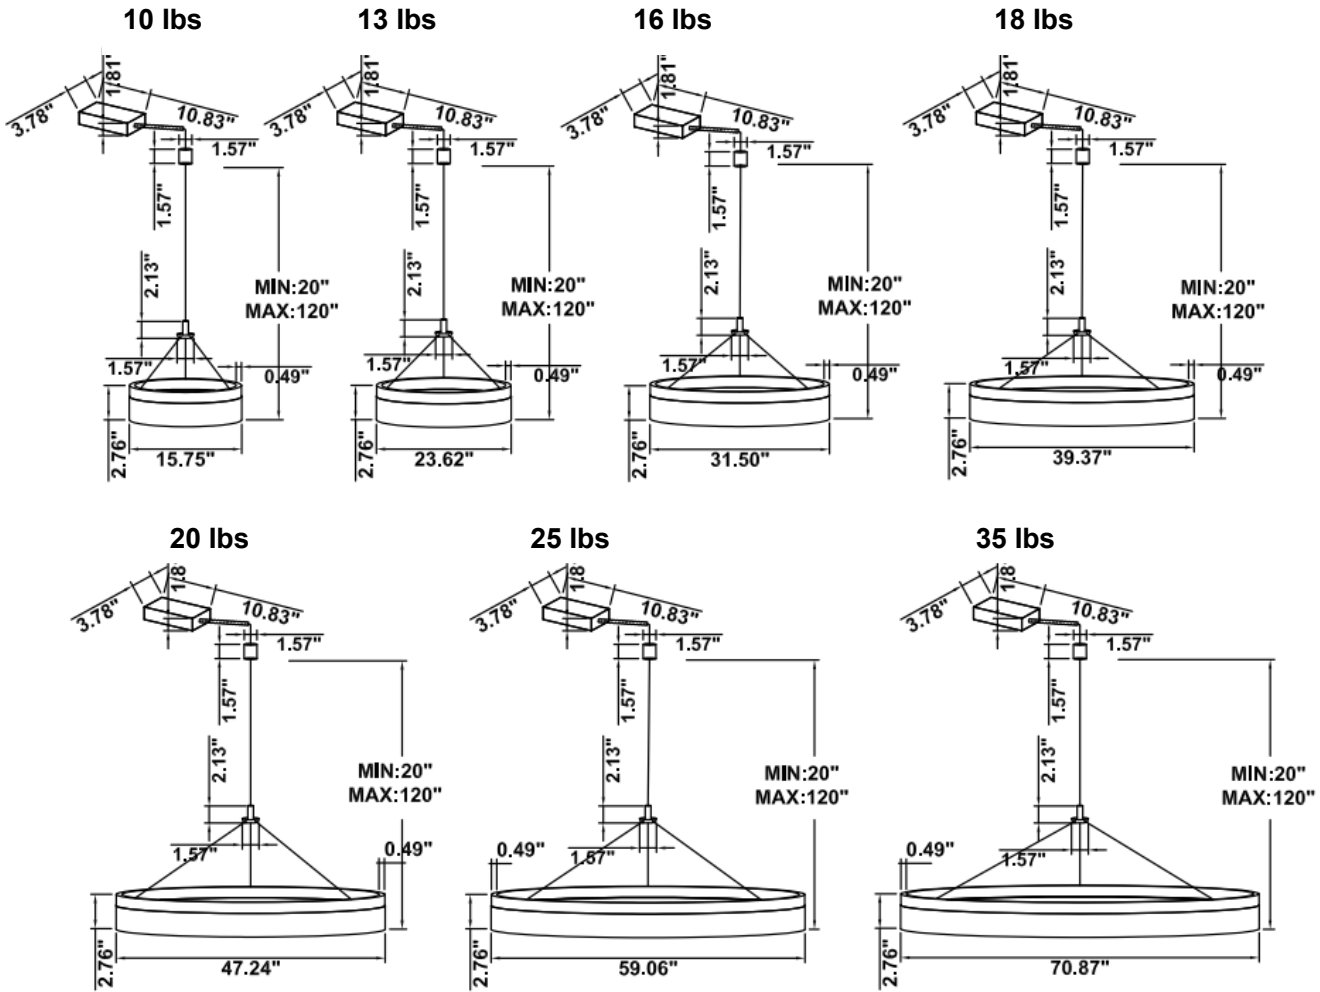

SB-D01E Remote driver with cable splitter, direct lighting.