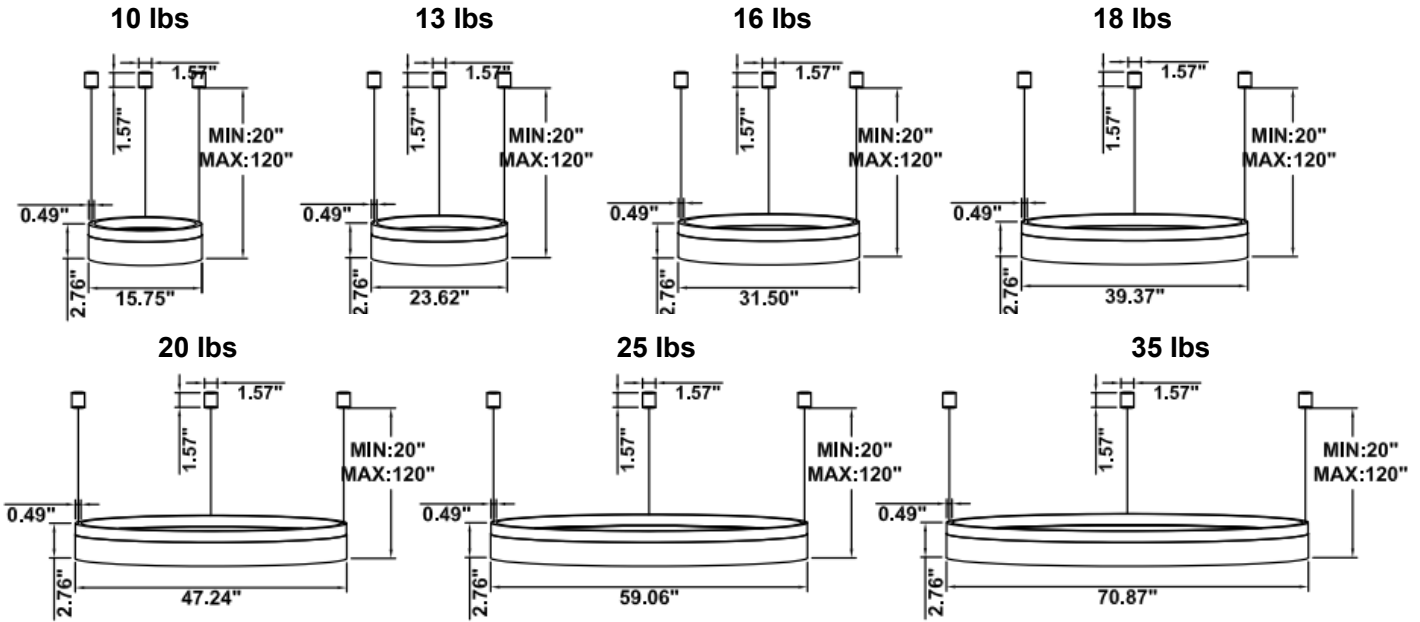

DIMENSIONS & WEIGHTS: Canopy Size for ZigBee & DMX: 15.75" x 2.76"

SB-D01A Canopy mount with direct lighting.

SB-D01B Canopy mount with accent ring, direct lighting.

SB-D01C Remote driver with direct lighting.