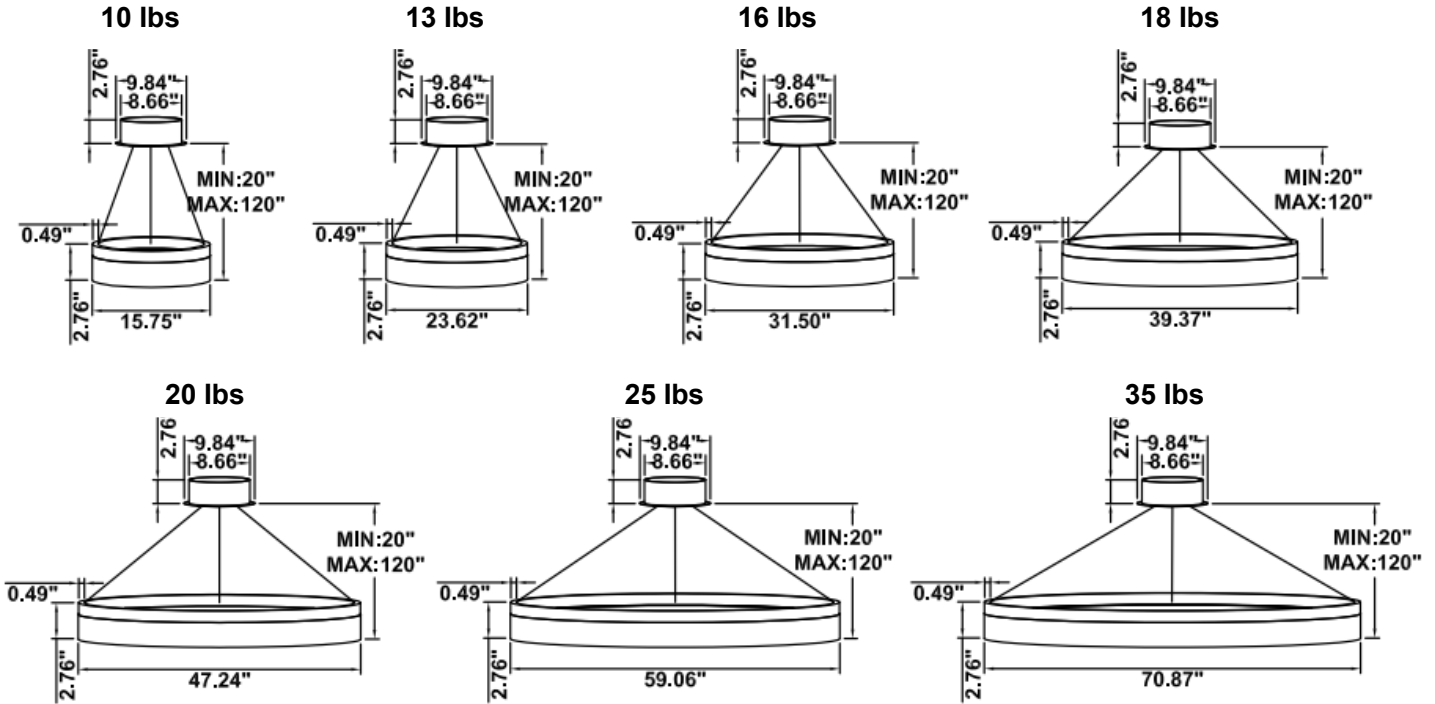

DIMENSIONS & WEIGHTS: Canopy Size for ZigBee & DMX: 15.75" x 2.76"

SB-D01A Canopy mount with direct lighting.

SB-D01B Canopy mount with accent ring, direct lighting.

SB-D01C Remote driver with direct lighting.