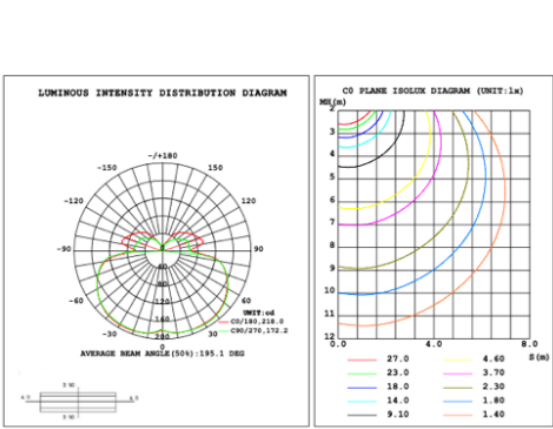

SB-D01D Canopy mount with cable splitter, direct lighting.

SB-D01E Remote driver with cable splitter, direct lighting.

SB-D01F Surface mount with direct lighting.

PHOTOMETRIC:

15.75" 20W @ 4000K

23.62" 30W @ 4000K

31.50" 40W @ 4000K

39.37" 50W @ 4000K

47.24" 60W @ 4000K

59.06" 70W @ 4000K

70.87" 80W @ 4000K