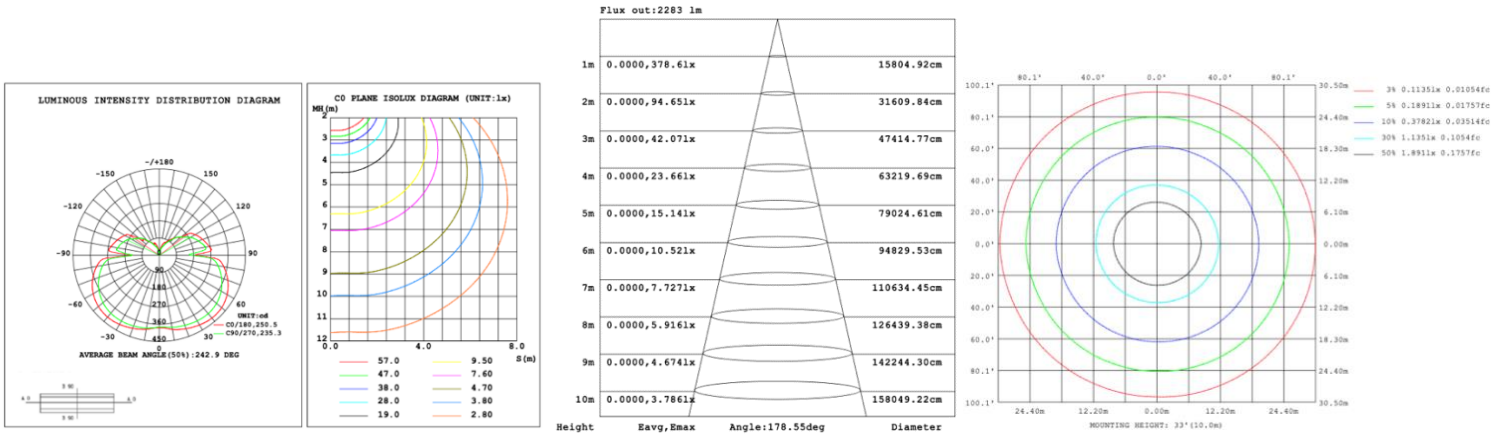

39.37" 50W @ 4000K