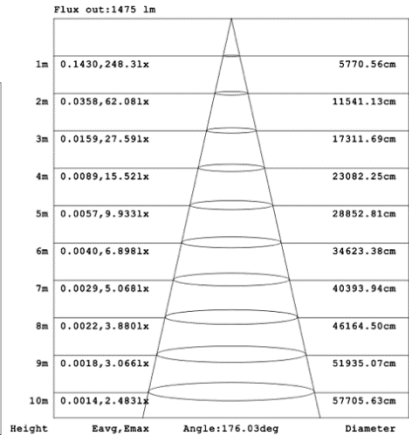

23.62" 30W @ 4000K