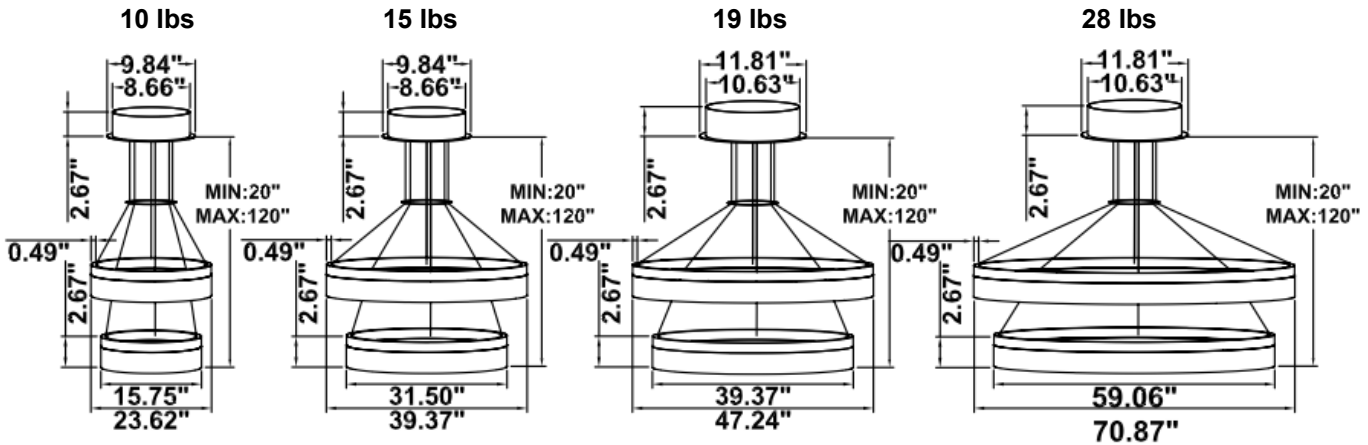

DIMENSIONS & WEIGHTS: Canopy Size for ZigBee & DMX: 15.75" x 2.76"

SB-D02A Canopy Mount with direct lighting.

SB-D02B Canopy Mount with accent ring, direct lighting.

SB-D02C Remote driver with direct lighting (Driver box size: L10.83" X W3.78" X H1.81")