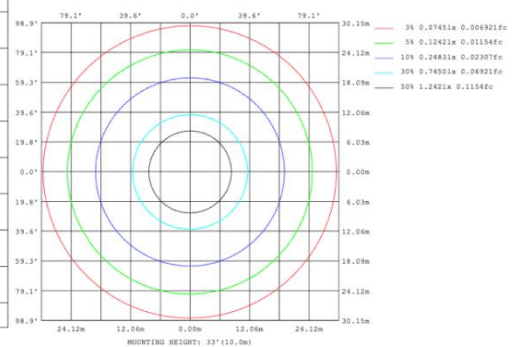

23.62" 30W @ 4000K