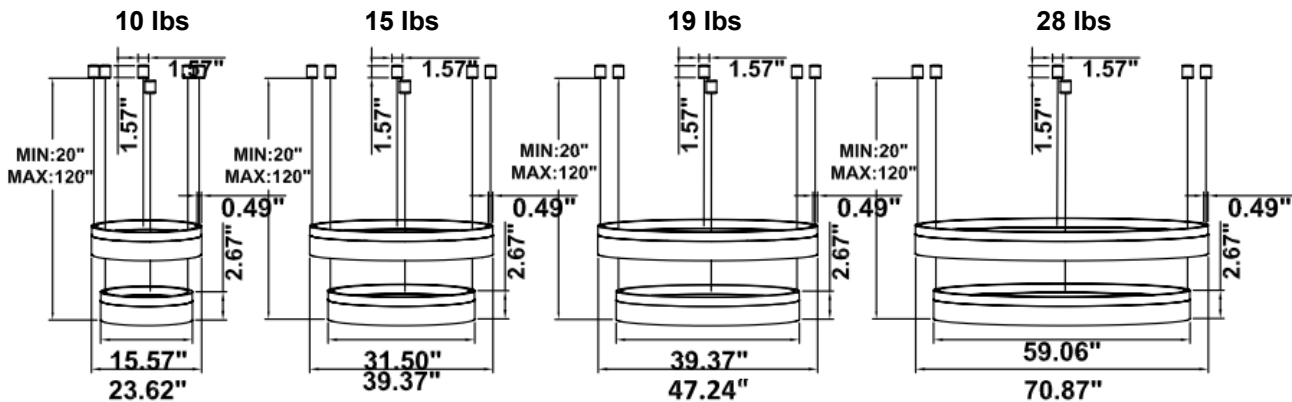

DIMENSIONS & WEIGHTS: Canopy Size for ZigBee & DMX: 15.75" x 2.76"

SB-D02A Canopy Mount with direct lighting.

SB-D02B Canopy Mount with accent ring, direct lighting.

SB-D02C Remote driver with direct lighting (Driver box size: L10.83" X W3.78" X H1.81")