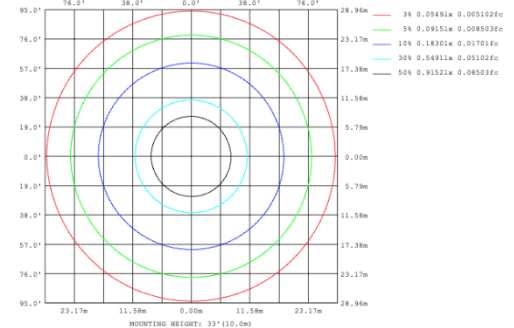

PHOTOMETRIC: Direct Illumination (Testing for single ring only)

15.75" 20W @ 4000K