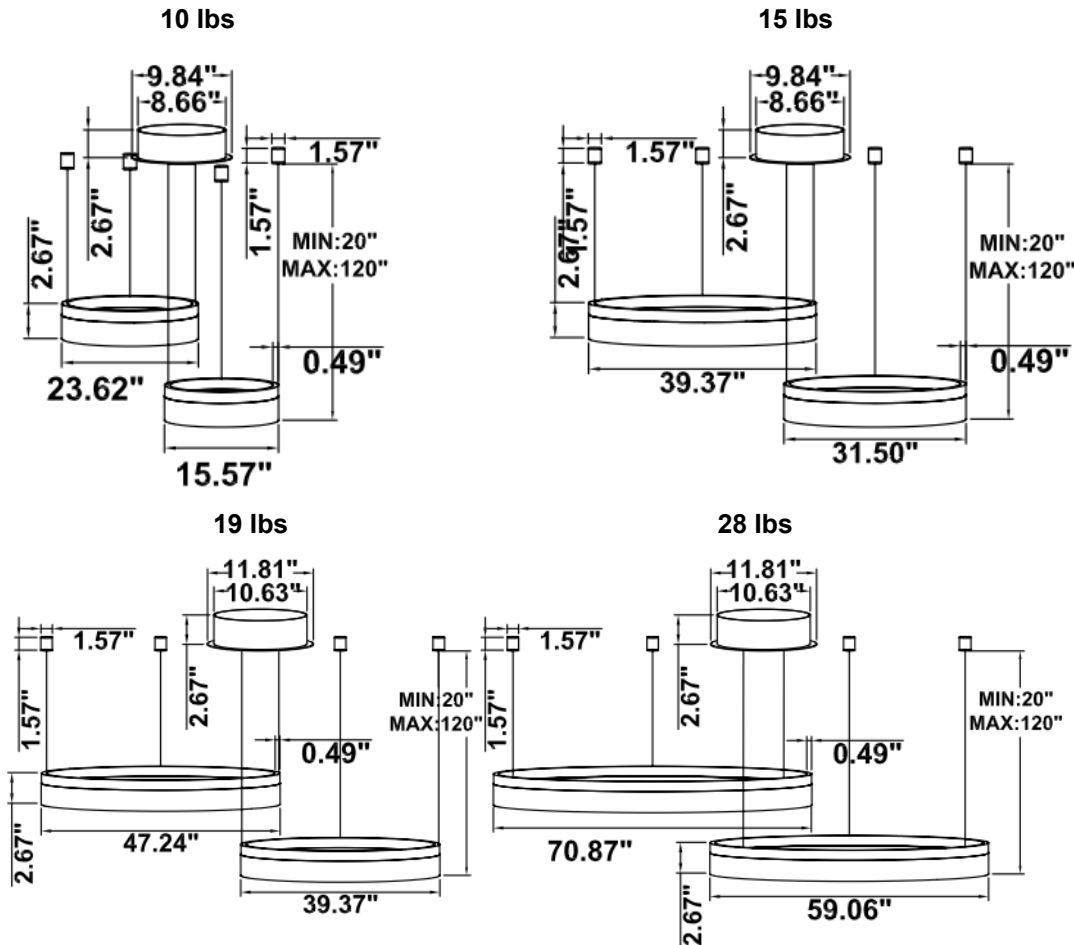

[View Whistler 2 tier on website](#)

[View Video](#)

[View application photos](#)

Whistler 2 Tier

PRODUCT DESCRIPTION

Discover the Whistler Circular Pendant, a fusion of sleek design and practicality. Crafted from extruded aluminum with a glare-free acrylic ring, these pendants offer sizes from 15.75" to 70.87", allowing for versatile configurations. With tunable white and RGBW options, choose from over 6500 powder-coated colors to set the perfect ambiance. Shipped assembled for convenience.

FEATURES

- 5-year limited warranty.
- Ships assembled.
- Illumination direct.
- Extruded aluminum housing up to 70.87", 1 continuous ring without joints.
- White frosted acrylic diffuser, Glare-free lens.
- Fixture delivered lumens per watt ratio up to 80 LPW not including RGBW.
- 10' standard adjustable aircraft cables/power cord adjust by push button grippers, custom length available.
- Can be remote driver mounted or driver concealed within the canopy, can be mounted on sloped ceiling.

DIMENSIONS & WEIGHTS: Canopy Size for ZigBee & DMX: 15.75" x 2.76"

SB-D02A Canopy Mount with direct lighting.

SB-D02B Canopy Mount with accent ring, direct lighting.

SB-D02C Remote driver with direct lighting (Driver box size: L10.83" X W3.78" X H1.81")

SB-D02D Canopy mount with swiveled rings, direct lighting.

SB-D02E Canopy mount with cables fixed directly into the ceiling, direct lighting.

SB-D02F Canopy mount with swiveled rings, direct lighting.

PHOTOMETRIC: Direct Illumination (Testing for single ring only)