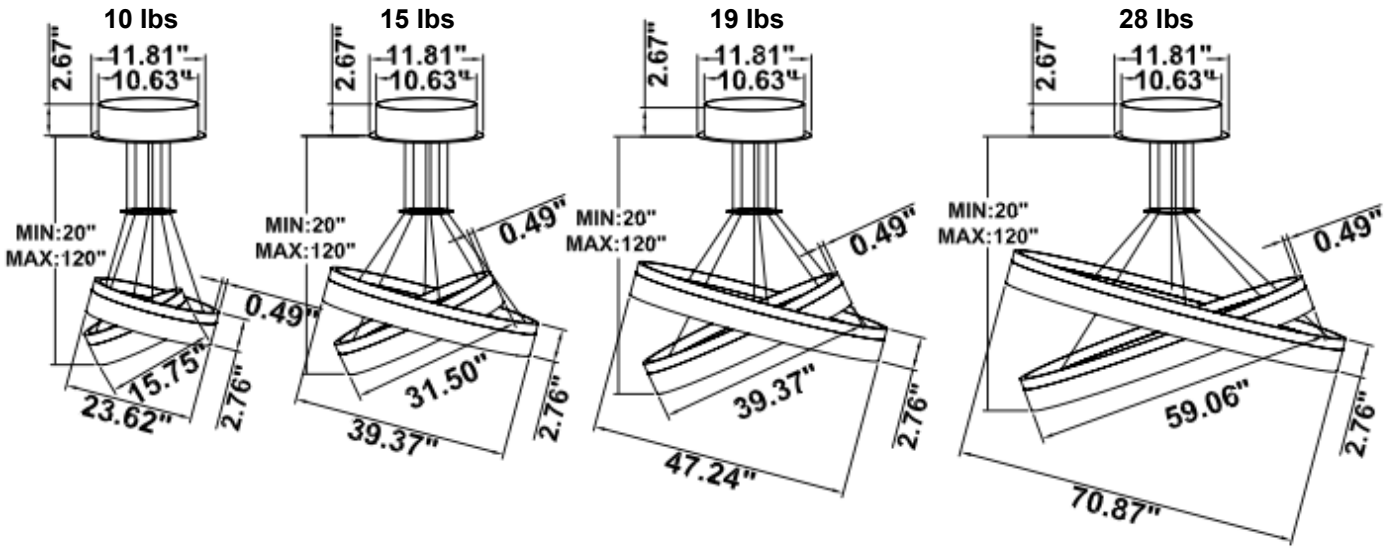

SB-D02F Canopy mount with swiveled rings, direct lighting.