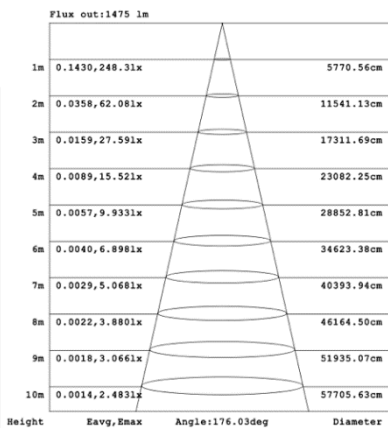

DIMENSIONS & WEIGHTS: Canopy Size for ZigBee & DMX: 15.75" x 2.76"

SB-D02A Canopy Mount with direct lighting.

SB-D02B Canopy Mount with accent ring, direct lighting.

SB-D02C Remote driver with direct lighting (Driver box size: L10.83" X W3.78" X H1.81")

SB-D02D Canopy mount with swiveled rings, direct lighting.

SB-D02E Canopy mount with cables fixed directly into the ceiling, direct lighting.

SB-D02F Canopy mount with swiveled rings, direct lighting.

PHOTOMETRIC: Direct Illumination (Testing for single ring only)

15.75" 20W @ 4000K

23.62" 30W @ 4000K

31.50" 40W @ 4000K

39.37" 50W @ 4000K

47.24" 60W @ 4000K

59.06" 70W @ 4000K

70.87" 80W @ 4000K