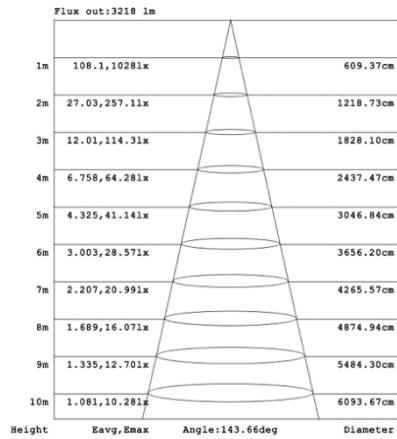

DIMENSIONS & WEIGHTS: Canopy Size for ZigBee & DMX: 15.75" x 2.76"

SB-D02A Canopy Mount with direct lighting.

SB-D02B Canopy Mount with accent ring, direct lighting.

SB-D02C Remote driver with direct lighting (Driver box size: L10.83" X W3.78" X H1.81")

15.75" 20W @ 4000K

23.62" 30W @ 4000K

31.50" 40W @ 4000K

39.37" 50W @ 4000K

47.24" 60W @ 4000K

59.06" 70W @ 4000K

70.87" 80W @ 4000K