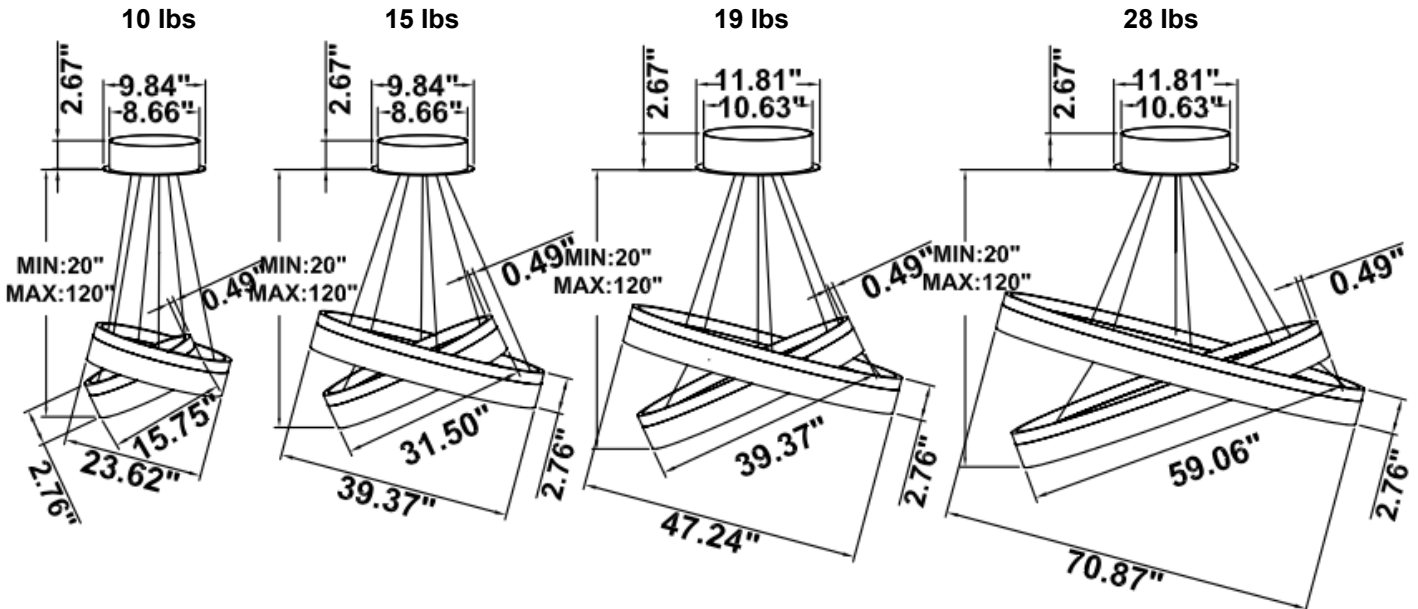

SB-D02D Canopy mount with swiveled rings, direct lighting.