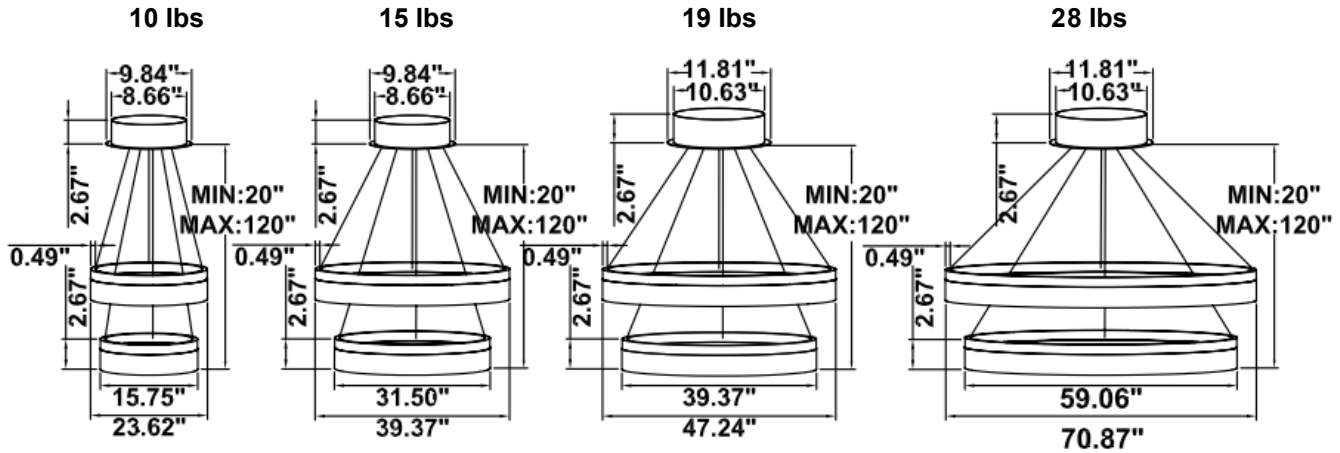

DIMENSIONS & WEIGHTS: Canopy Size for ZigBee & DMX: 15.75" x 2.76"

SB-D02A Canopy Mount with direct lighting.

SB-D02B Canopy Mount with accent ring, direct lighting.

SB-D02C Remote driver with direct lighting (Driver box size: L10.83" X W3.78" X H1.81")