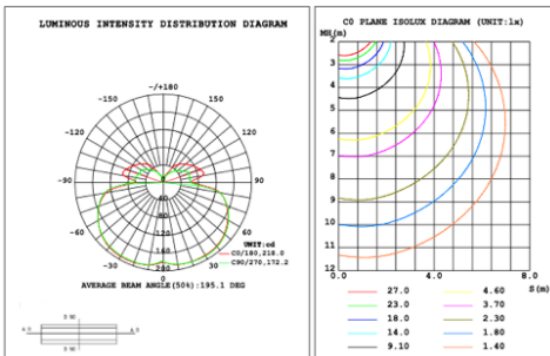

SB-D02D Canopy mount with swiveled rings, direct lighting.

SB-D02E Canopy mount with cables fixed directly into the ceiling, direct lighting.

SB-D02F Canopy mount with swiveled rings, direct lighting.

PHOTOMETRIC: Direct Illumination (Testing for single ring only)

15.75" 20W @ 4000K

23.62" 30W @ 4000K

31.50" 40W @ 4000K

39.37" 50W @ 4000K

47.24" 60W @ 4000K

59.06" 70W @ 4000K

70.87" 80W @ 4000K