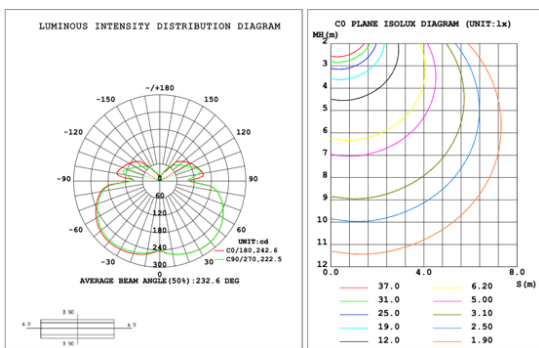

DIMENSIONS & WEIGHTS: Canopy Size for ZigBee & DMX: 15.75" x 2.76"

SB-D02A Canopy Mount with direct lighting.

SB-D02B Canopy Mount with accent ring, direct lighting.

SB-D02C Remote driver with direct lighting (Driver box size: L10.83" X W3.78" X H1.81")

SB-D02D Canopy mount with swiveled rings, direct lighting.

SB-D02E Canopy mount with cables fixed directly into the ceiling, direct lighting.

SB-D02F Canopy mount with swiveled rings, direct lighting.

PHOTOMETRIC: Direct Illumination (Testing for single ring only)

15.75" 20W @ 4000K

23.62" 30W @ 4000K

31.50" 40W @ 4000K

39.37" 50W @ 4000K

47.24" 60W @ 4000K

59.06" 70W @ 4000K

70.87" 80W @ 4000K