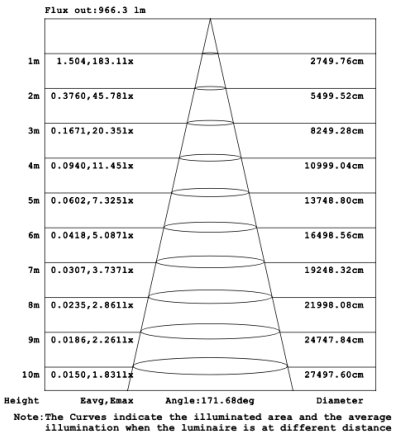

DIMENSIONS & WEIGHTS: Canopy Size for ZigBee & DMX: 15.75" x 2.76"

SB-D02A Canopy Mount with direct lighting.

SB-D02B Canopy Mount with accent ring, direct lighting.

SB-D02C Remote driver with direct lighting (Driver box size: L10.83" X W3.78" X H1.81")

15.75" 20W @ 4000K

23.62" 30W @ 4000K

31.50" 40W @ 4000K

39.37" 50W @ 4000K

47.24" 60W @ 4000K

59.06" 70W @ 4000K

70.87" 80W @ 4000K