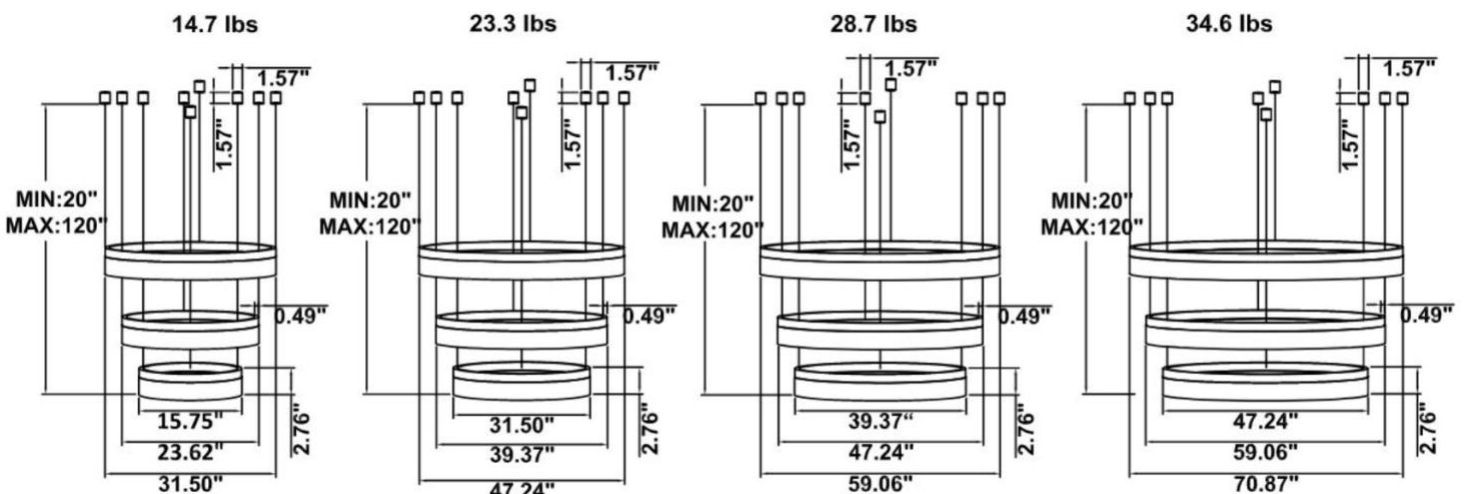

DIMENSIONS & WEIGHTS: Canopy Size for ZigBee & DMX: 15.75" x 2.76"

SB-D03A Canopy mount with direct lighting.

SB-D03B Canopy mount with accent ring, direct lighting.

SB-D03C Remote driver with cables fixed directly to the ceiling, direct lighting.
(Driver box size: L10.83" X W3.78" X H1.81")