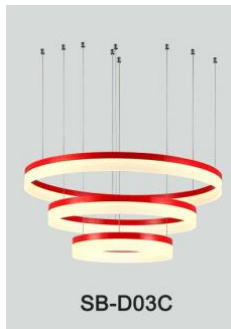

PARTS PACKED WITH STANDARD FIXTURE

- Plastic Anchors, Screws, Wire Connectors
- CCT Selector Switch