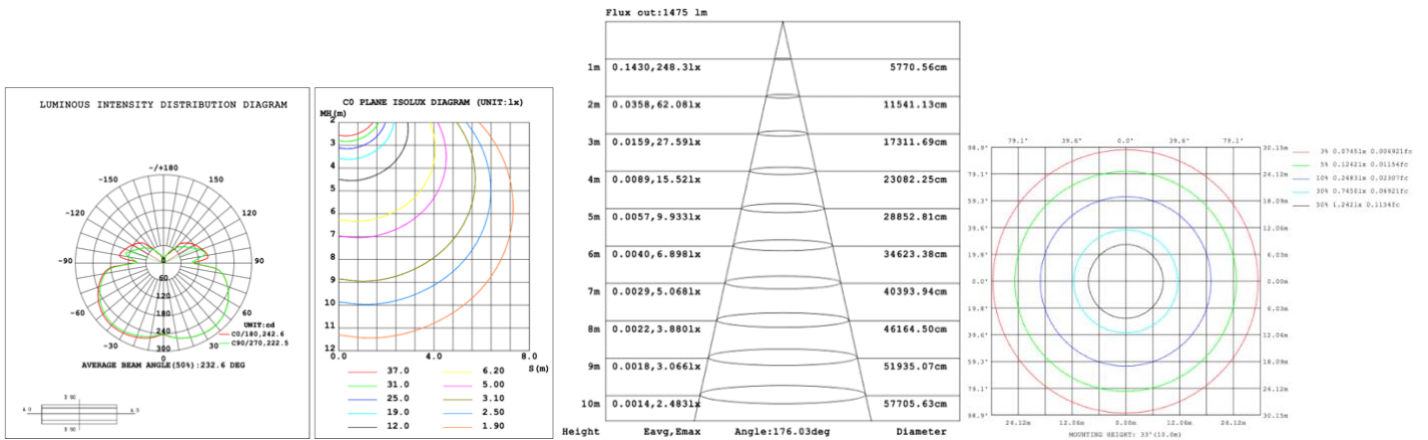

23.62" 30W @ 4000K