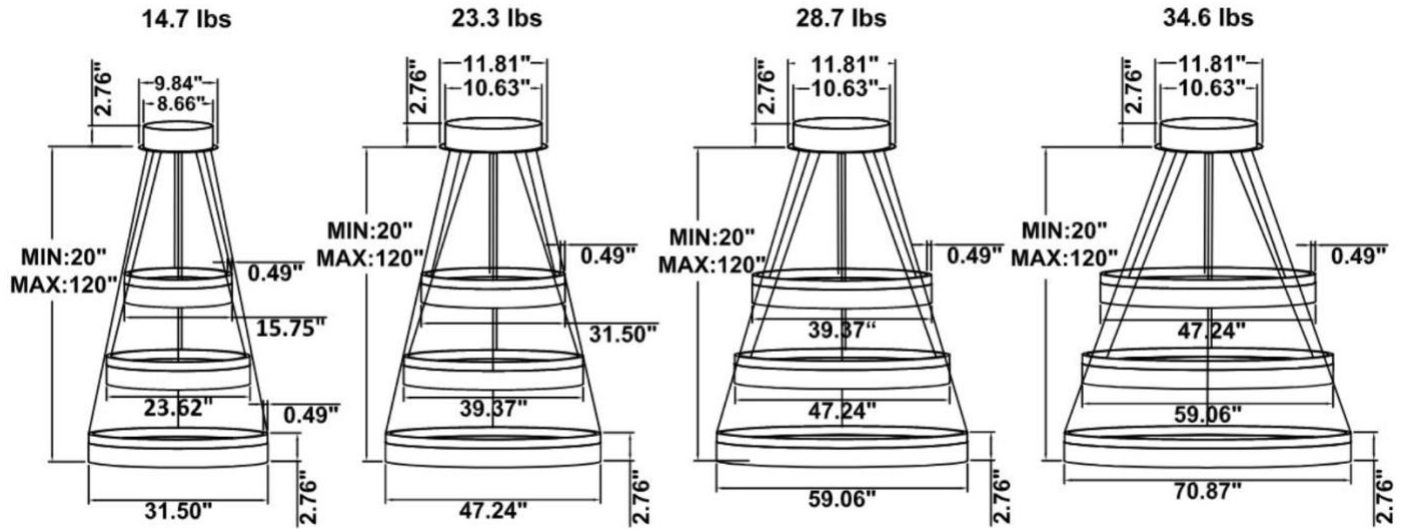

SB-D03D Canopy mount with direct lighting.