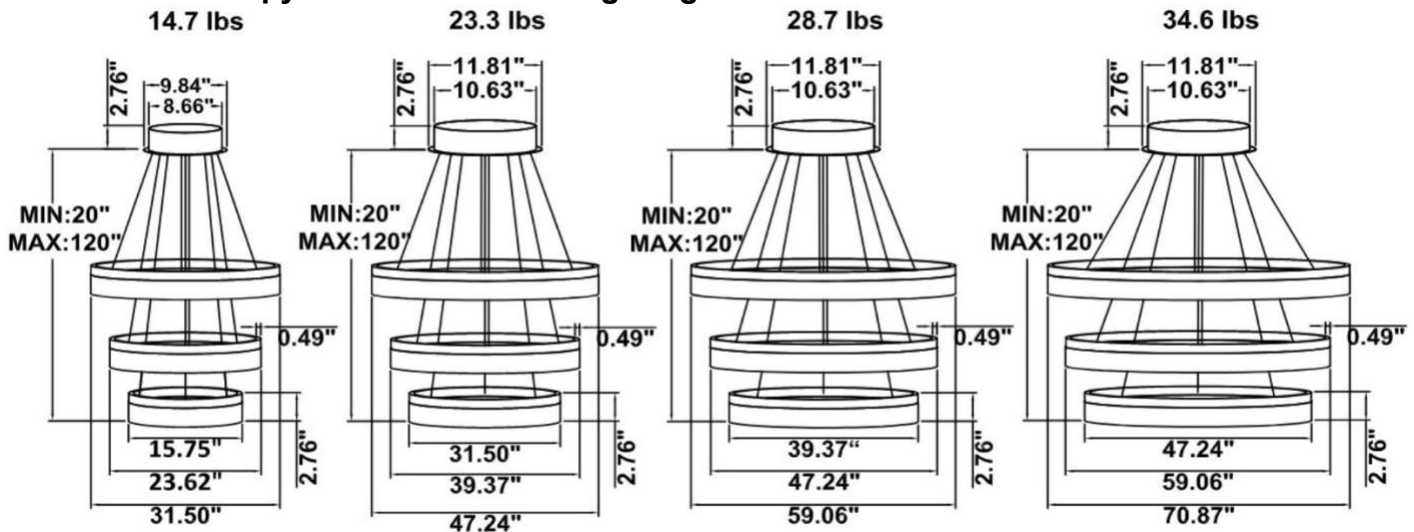

DIMENSIONS & WEIGHTS: Canopy Size for ZigBee & DMX: 15.75" x 2.76"

SB-D03A Canopy mount with direct lighting.

SB-D03B Canopy mount with accent ring, direct lighting.

SB-D03C Remote driver with cables fixed directly to the ceiling, direct lighting.
(Driver box size: L10.83" X W3.78" X H1.81")