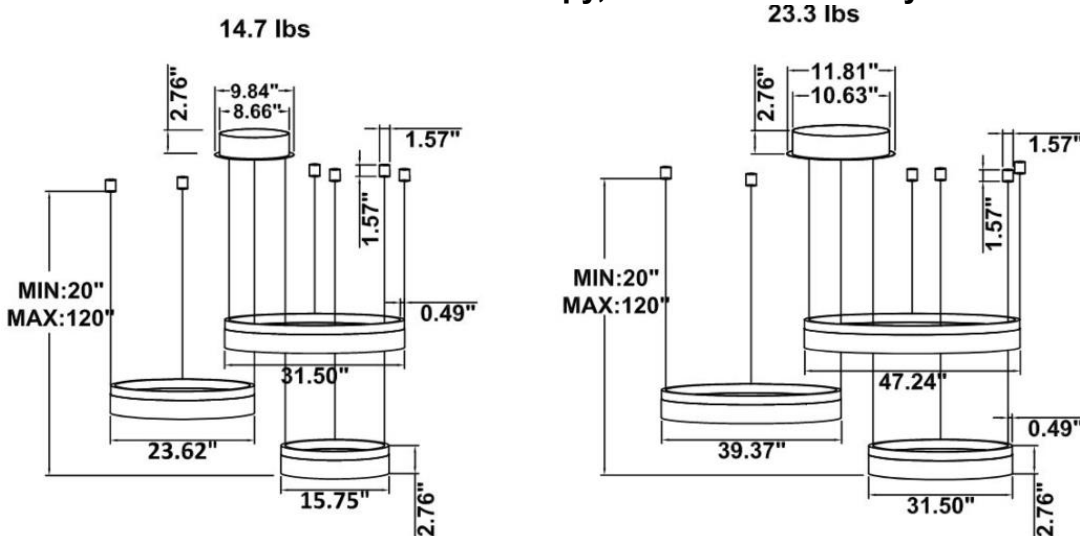

SB-D03F Remote mount with canopy, cables fixed directly to the ceiling, direct lighting.