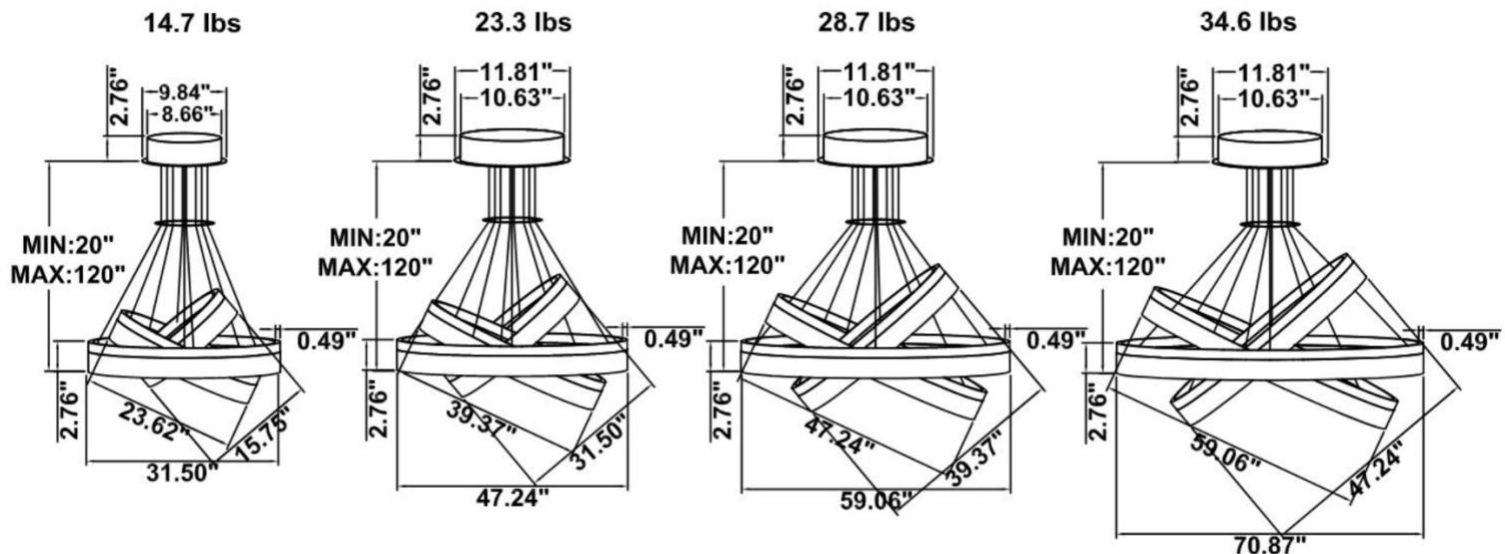

SB-D03H Canopy mount with accent ring and swiveled rings, direct lighting.