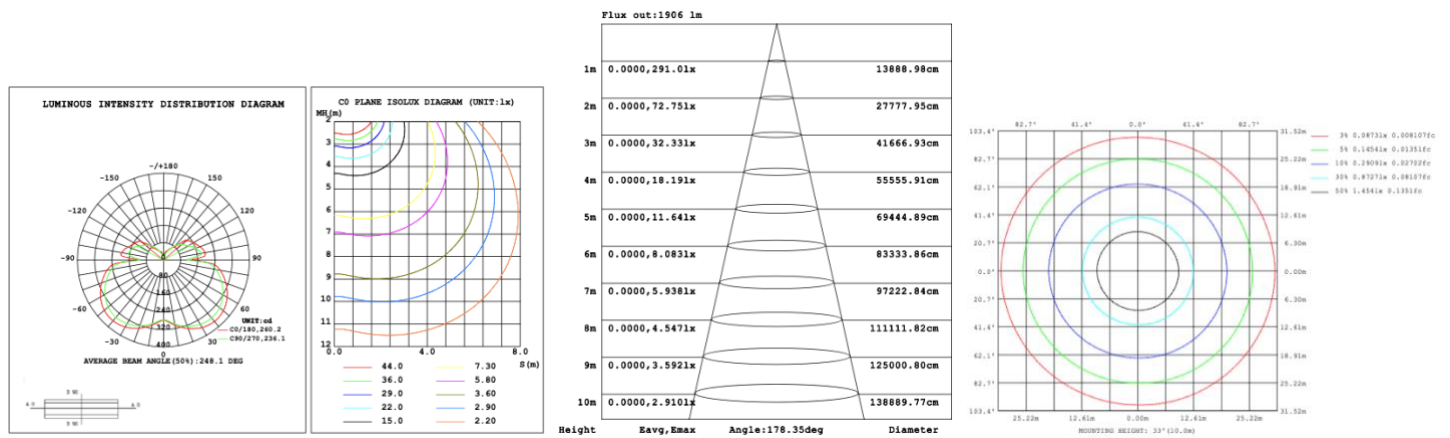

31.50" 40W @ 4000K