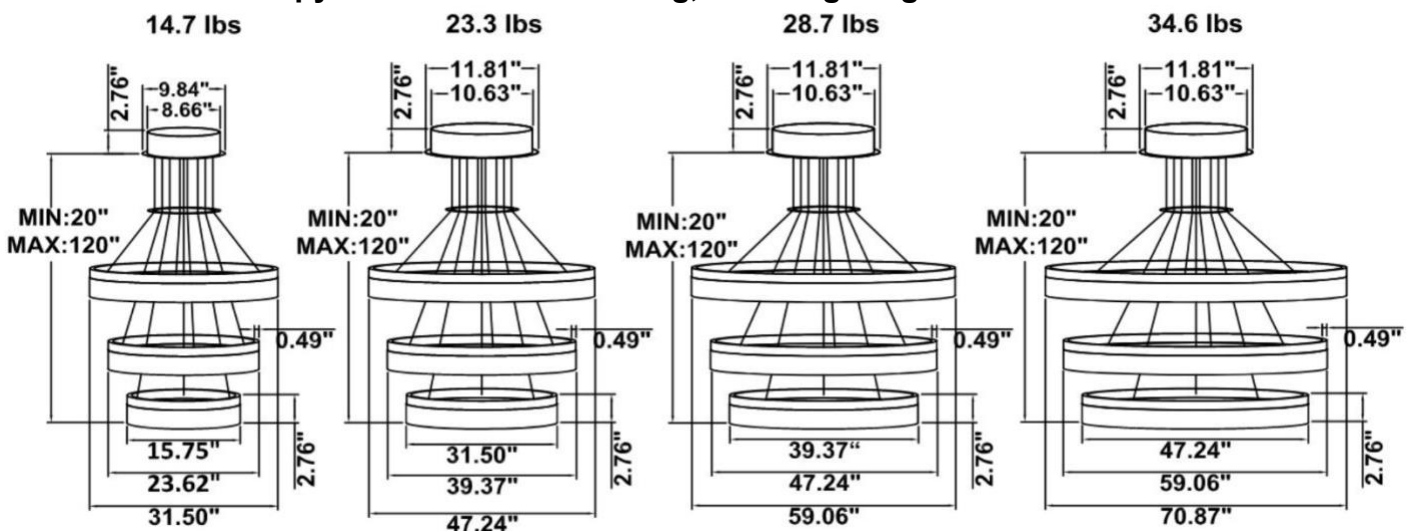

DIMENSIONS & WEIGHTS: Canopy Size for ZigBee & DMX: 15.75" x 2.76"

SB-D03A Canopy mount with direct lighting.

SB-D03B Canopy mount with accent ring, direct lighting.

SB-D03C Remote driver with cables fixed directly to the ceiling, direct lighting.
(Driver box size: L10.83" X W3.78" X H1.81")