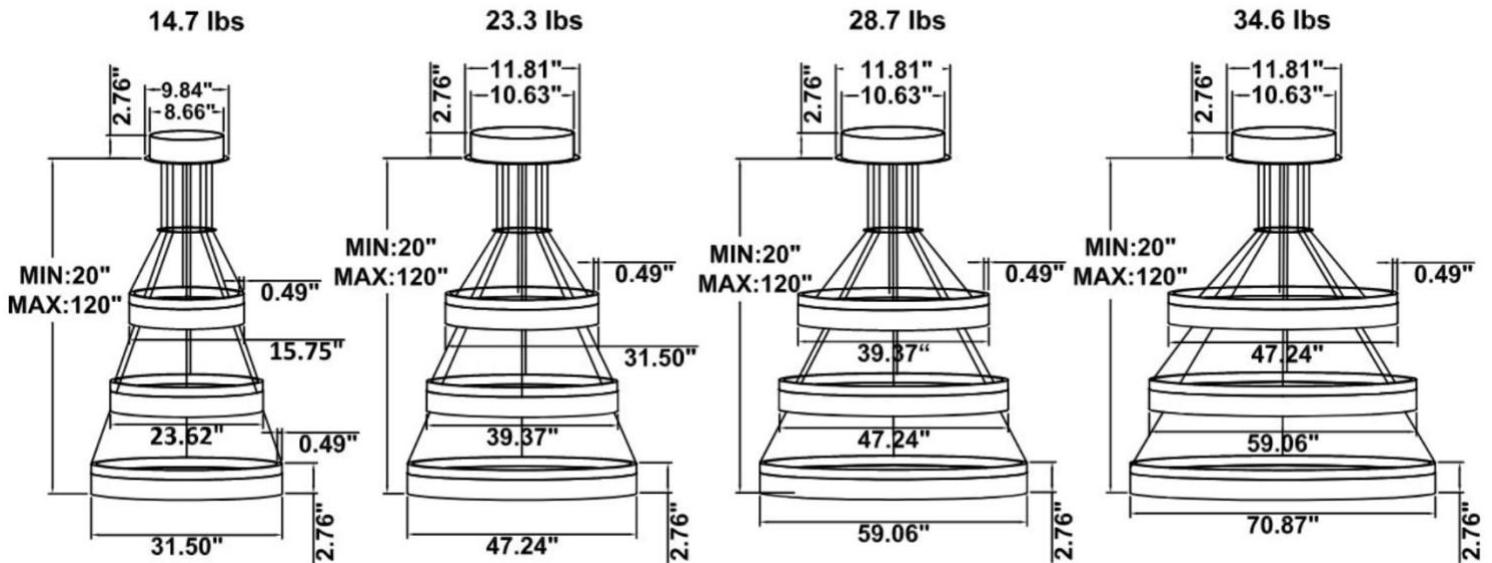

SB-D03G Canopy mount with accent ring, direct lighting.