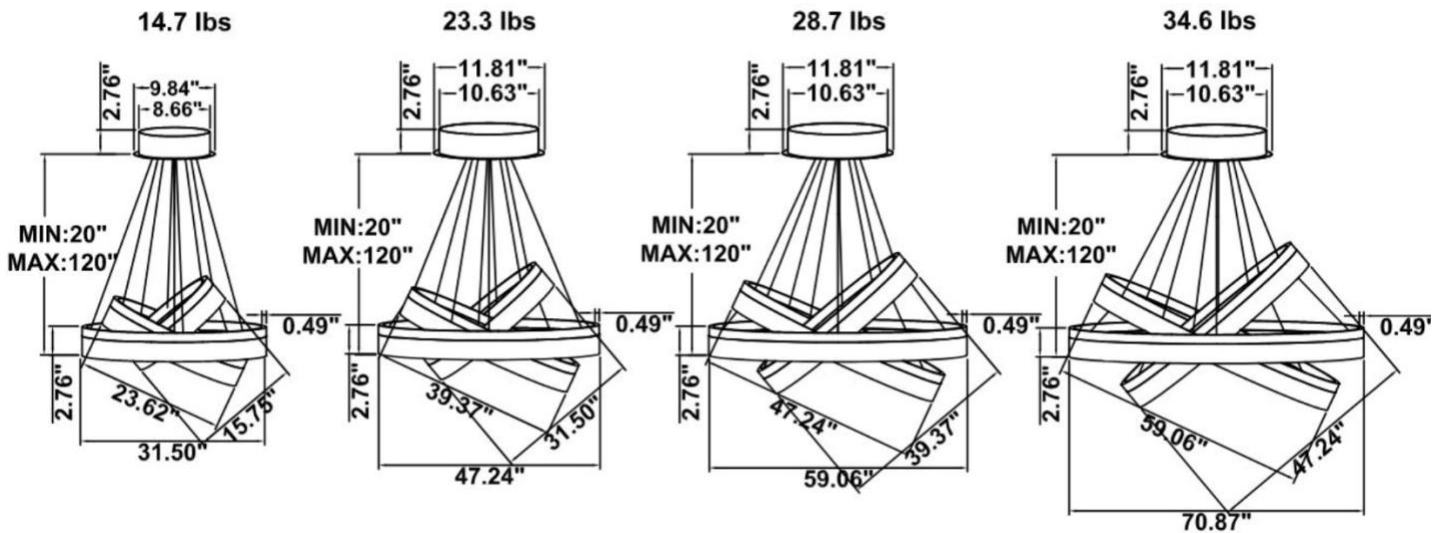

SB-D03E Canopy mount with swiveled rings, direct lighting.