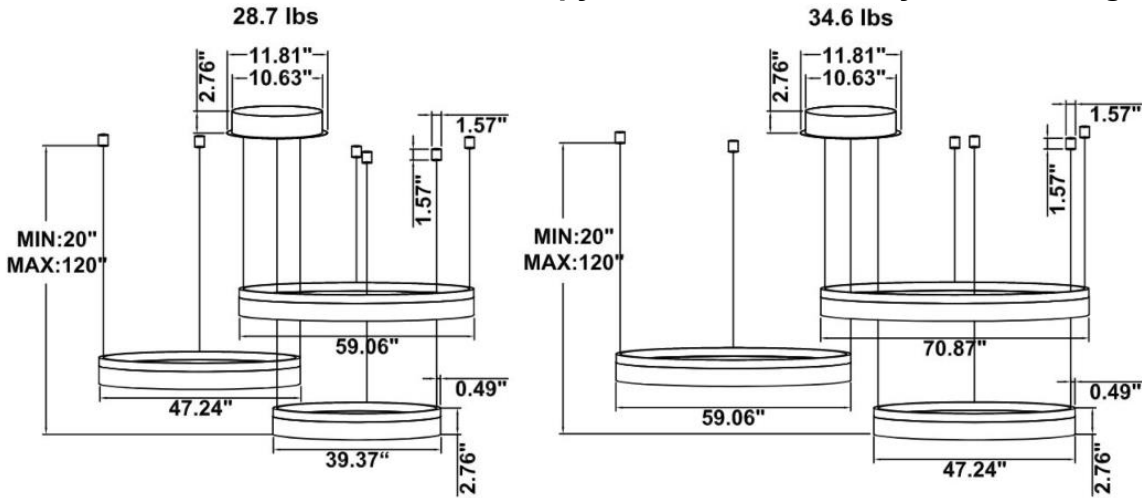

DIMENSIONS & WEIGHTS: Canopy Size for ZigBee & DMX: 15.75" x 2.76"

SB-D03A Canopy mount with direct lighting.

SB-D03B Canopy mount with accent ring, direct lighting.

SB-D03C Remote driver with cables fixed directly to the ceiling, direct lighting.
(Driver box size: L10.83" X W3.78" X H1.81")

SB-D03D Canopy mount with direct lighting.

SB-D03E Canopy mount with swiveled rings, direct lighting.

SB-D03F Remote mount with canopy, cables fixed directly to the ceiling, direct lighting.

SB-D03F Remote mount with canopy, cables fixed directly to the ceiling, direct lighting.