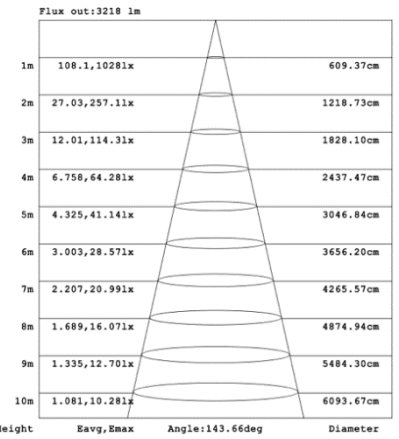

59.06" 70W @ 4000K