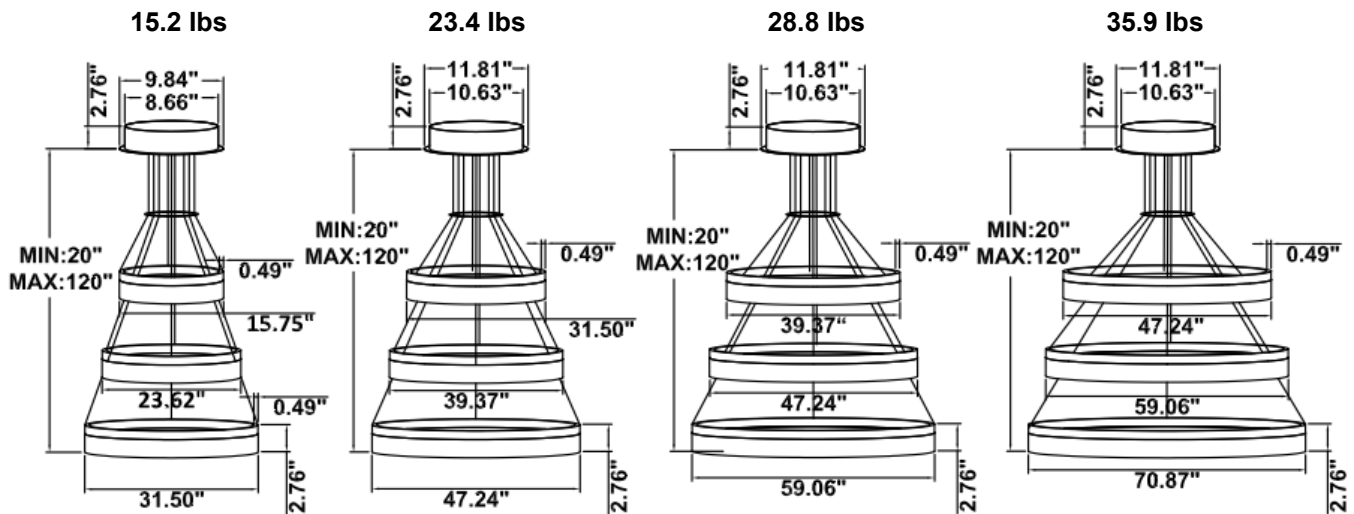

SB-D03F Canopy mount with accent ring, direct lighting.