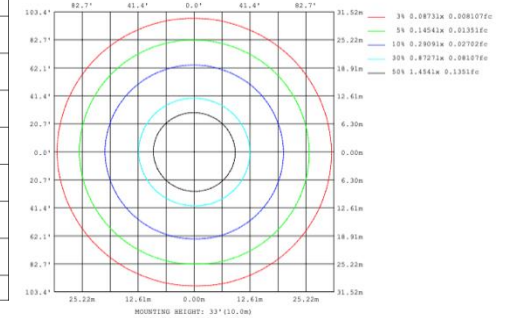

SB-D03H Canopy mount with accent ring and swiveled rings, direct lighting.

PHOTOMETRIC: Direct Illumination (Testing for single ring only)

15.75" 20W @ 4000K

23.62" 30W @ 4000K

31.50" 40W @ 4000K

39.37" 50W @ 4000K