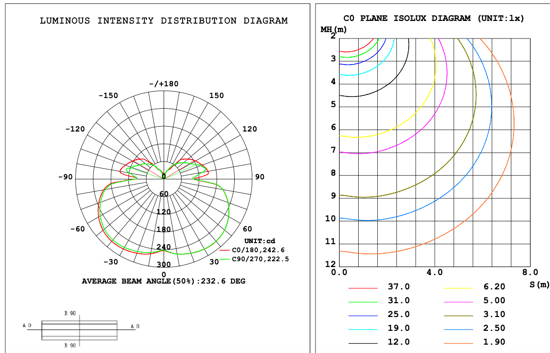

SB-D03H Canopy mount with accent ring and swiveled rings, direct lighting.

PHOTOMETRIC: Direct Illumination (Testing for single ring only)

15.75" 20W @ 4000K

23.62" 30W @ 4000K

31.50" 40W @ 4000K

39.37" 50W @ 4000K