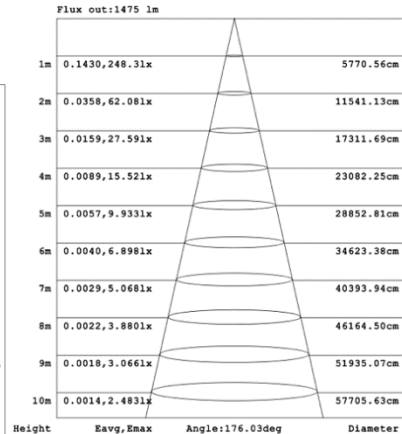

SB-D03H Canopy mount with accent ring and swiveled rings, direct lighting.

PHOTOMETRIC: Direct Illumination (Testing for single ring only)

15.75" 20W @ 4000K

23.62" 30W @ 4000K

31.50" 40W @ 4000K

39.37" 50W @ 4000K