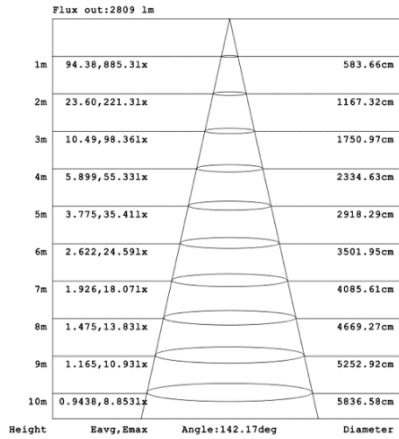

SB-D03H Canopy mount with accent ring and swiveled rings, direct lighting.

PHOTOMETRIC: Direct Illumination (Testing for single ring only)

15.75" 20W @ 4000K

23.62" 30W @ 4000K

31.50" 40W @ 4000K

39.37" 50W @ 4000K

47.24" 60W @ 4000K

59.06" 70W @ 4000K

70.87" 80W @ 4000K