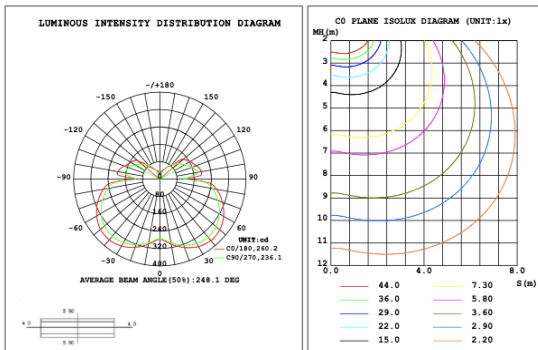

SB-D03H Canopy mount with accent ring and swiveled rings, direct lighting.

PHOTOMETRIC: Direct Illumination (Testing for single ring only)

15.75" 20W @ 4000K

23.62" 30W @ 4000K

31.50" 40W @ 4000K

39.37" 50W @ 4000K