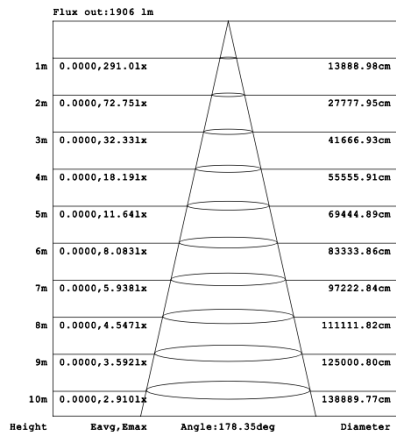

SB-D03H Canopy mount with accent ring and swiveled rings, direct lighting.

PHOTOMETRIC: Direct Illumination (Testing for single ring only)

15.75" 20W @ 4000K

23.62" 30W @ 4000K

31.50" 40W @ 4000K

39.37" 50W @ 4000K