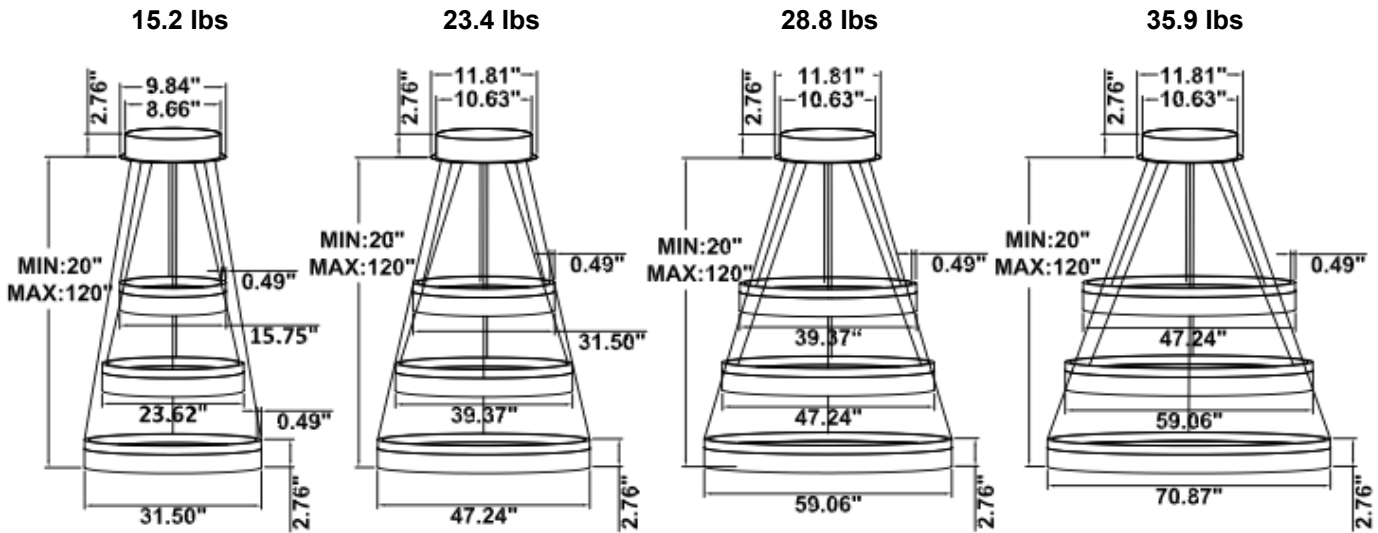

SB-D03D Canopy mount with direct lighting.