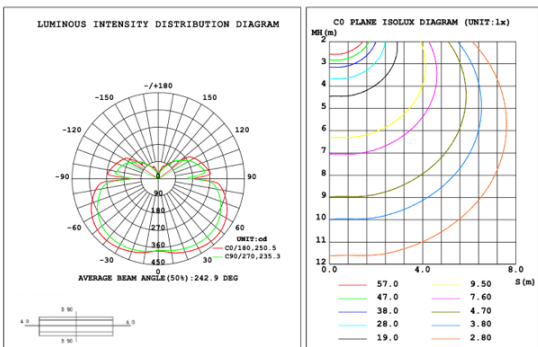

SB-D03H Canopy mount with accent ring and swiveled rings, direct lighting.

PHOTOMETRIC: Direct Illumination (Testing for single ring only)

15.75" 20W @ 4000K

23.62" 30W @ 4000K

31.50" 40W @ 4000K

39.37" 50W @ 4000K