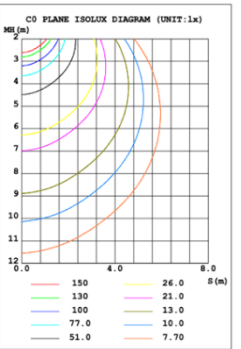

SB-D03H Canopy mount with accent ring and swiveled rings, direct lighting.

PHOTOMETRIC: Direct Illumination (Testing for single ring only)

15.75" 20W @ 4000K

23.62" 30W @ 4000K

31.50" 40W @ 4000K

39.37" 50W @ 4000K

47.24" 60W @ 4000K

59.06" 70W @ 4000K

70.87" 80W @ 4000K