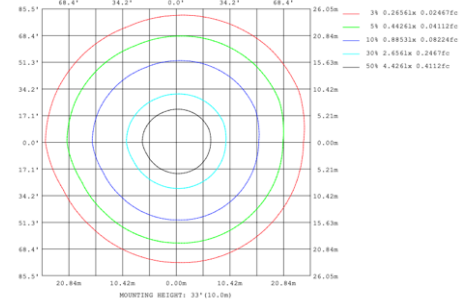

47.24" 60W @ 4000K