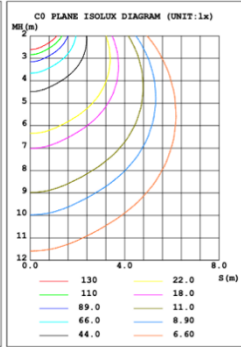

47.24" 60W @ 4000K