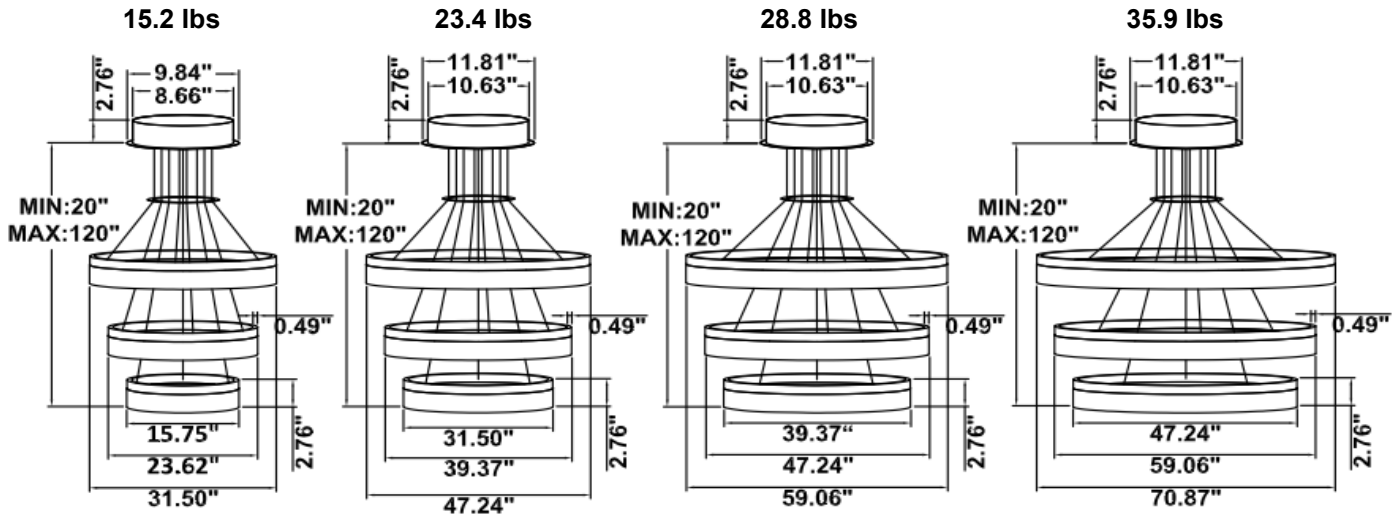

DIMENSIONS & WEIGHTS: Canopy Size for ZigBee & DMX: 15.75" x 2.76"

SB-D03A Canopy mount with direct lighting.

SB-D03B Canopy mount with accent ring, direct lighting.

SB-D03C Remote driver with direct lighting. (Driver box size: L10.83" X W3.78" X H1.81")