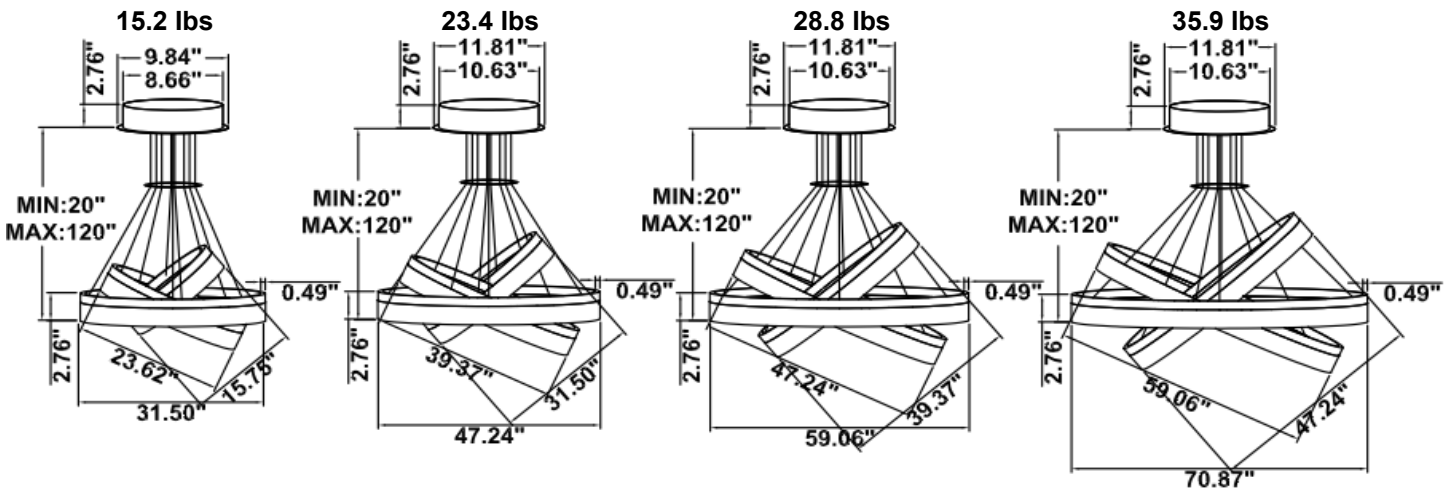

SB-D03H Canopy mount with accent ring and swiveled rings, direct lighting.