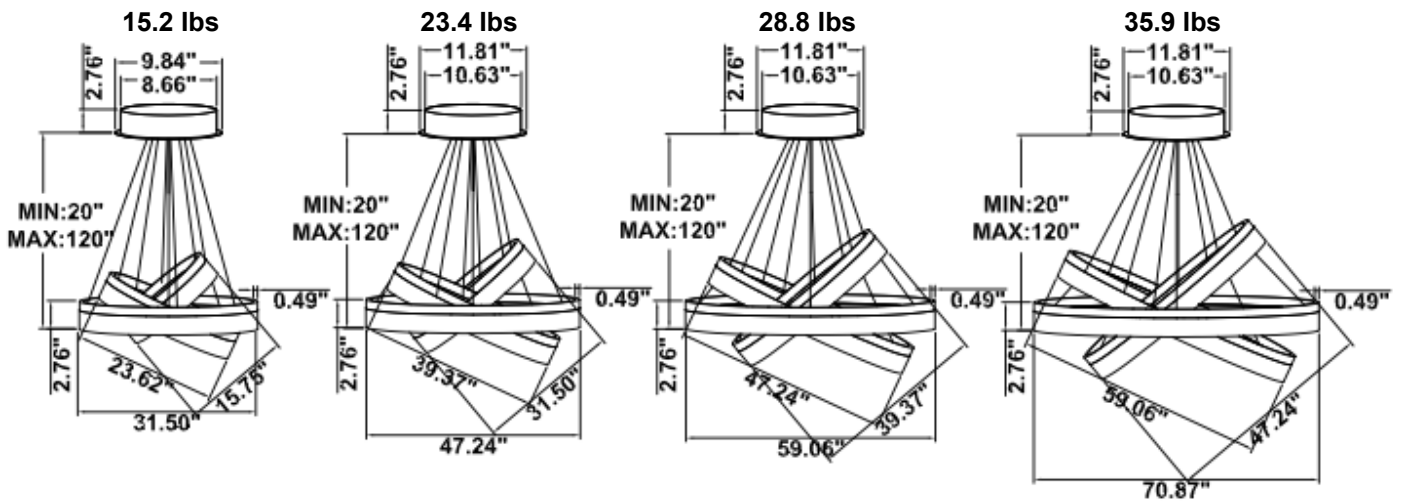

SB-D03E Canopy mount with swiveled rings, direct lighting.