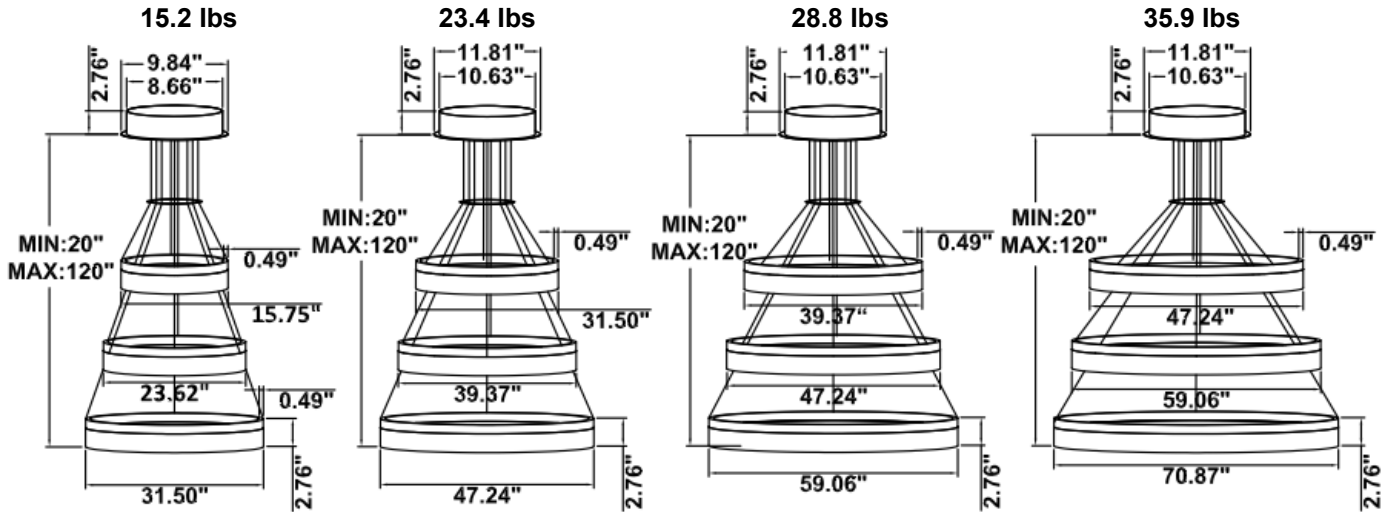

SB-D03G Canopy mount with accent ring, direct lighting.