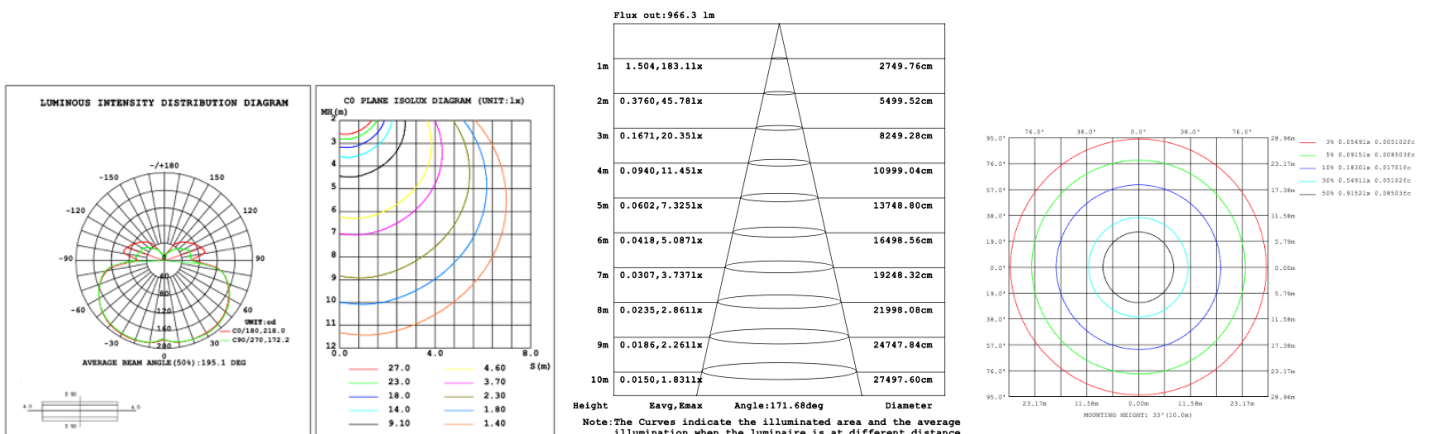

PHOTOMETRIC: Direct Illumination (Testing for single ring only)

15.75" 20W @ 4000K