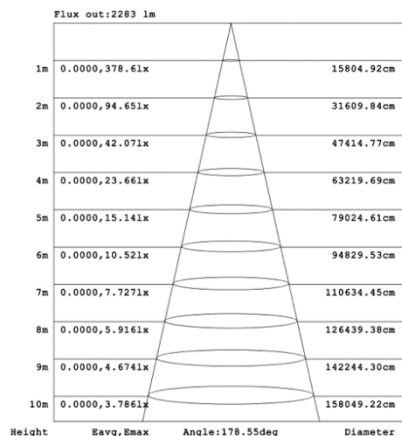

SB-D03H Canopy mount with accent ring and swiveled rings, direct lighting.

PHOTOMETRIC: Direct Illumination (Testing for single ring only)

15.75" 20W @ 4000K

23.62" 30W @ 4000K

31.50" 40W @ 4000K

39.37" 50W @ 4000K