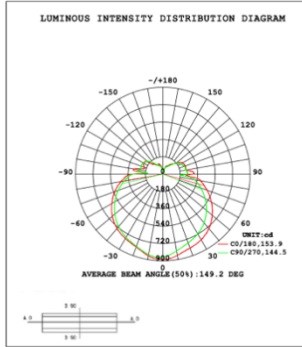

SB-D03H Canopy mount with accent ring and swiveled rings, direct lighting.

PHOTOMETRIC: Direct Illumination (Testing for single ring only)

15.75" 20W @ 4000K

23.62" 30W @ 4000K

31.50" 40W @ 4000K

39.37" 50W @ 4000K

47.24" 60W @ 4000K

59.06" 70W @ 4000K

70.87" 80W @ 4000K