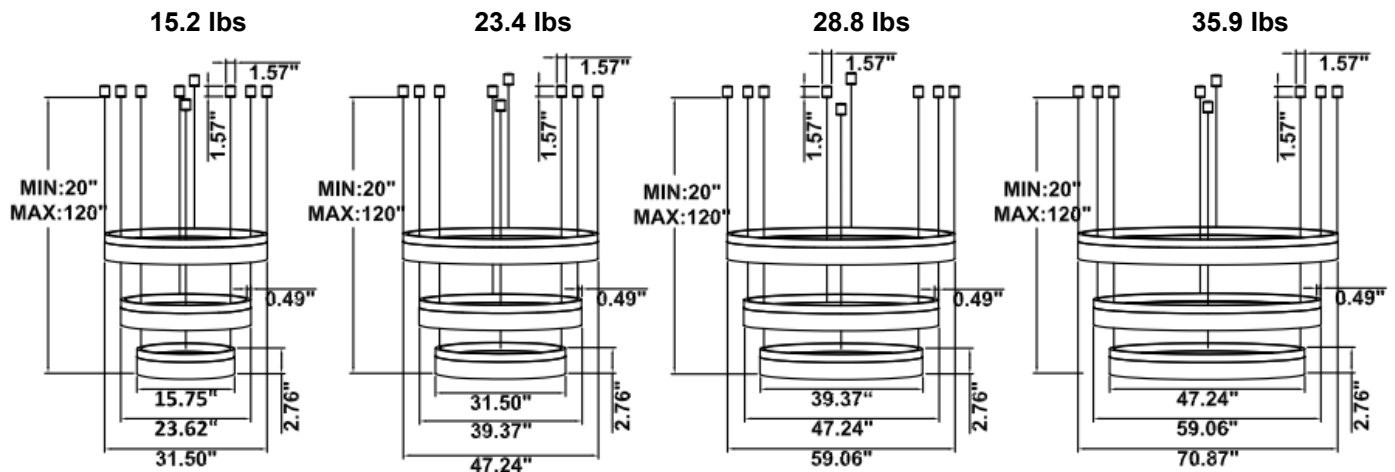

DIMENSIONS & WEIGHTS: Canopy Size for ZigBee & DMX: 15.75" x 2.76"

SB-D03A Canopy mount with direct lighting.

SB-D03B Canopy mount with accent ring, direct lighting.

SB-D03C Remote driver with direct lighting. (Driver box size: L10.83" X W3.78" X H1.81")