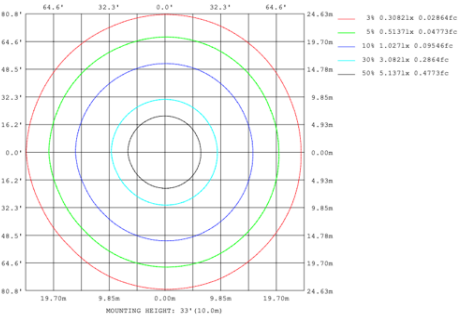

59.06" 70W @ 4000K