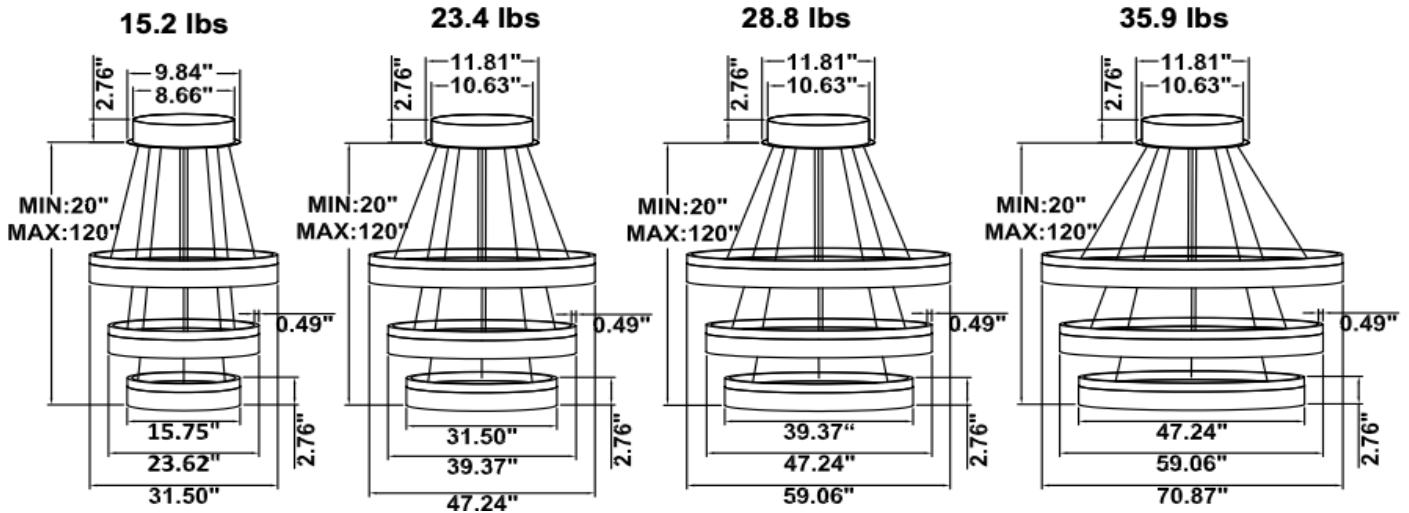

FEATURES

- 5-year limited warranty.
- Ships assembled.
- Illumination direct.
- Extruded aluminum housing up to 70.87", 1 continuous ring without joints.
- Lens: White frosted acrylic diffuser, Glare-free
- Fixture delivered lumens per watt ratio up to 80 LPW not including RGBW.
- 10' standard adjustable aircraft cables/power cord adjust by push button grippers, custom length available.
- Can be remote driver mounted or driver concealed within the canopy, can be mounted on sloped ceiling.

DIMENSIONS & WEIGHTS: Canopy Size for ZigBee & DMX: 15.75" x 2.76"

SB-D03A Canopy mount with direct lighting.

SB-D03B Canopy mount with accent ring, direct lighting.

SB-D03C Remote driver with direct lighting. (Driver box size: L10.83" X W3.78" X H1.81")