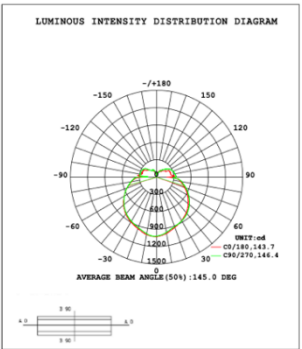

59.06" 70W @ 4000K