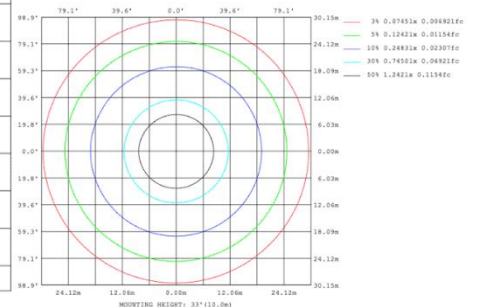

SB-D03H Canopy mount with accent ring and swiveled rings, direct lighting.

PHOTOMETRIC: Direct Illumination (Testing for single ring only)

15.75" 20W @ 4000K

23.62" 30W @ 4000K

31.50" 40W @ 4000K

39.37" 50W @ 4000K