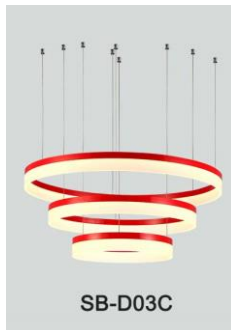

PARTS PACKED WITH STANDARD FIXTURE

- Plastic Anchors, Screws, Wire Connectors
- CCT Selector Switch