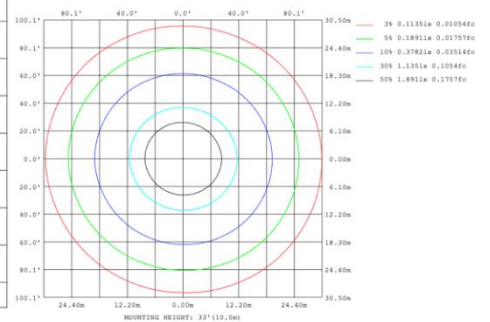

SB-D03H Canopy mount with accent ring and swiveled rings, direct lighting.

PHOTOMETRIC: Direct Illumination (Testing for single ring only)

15.75" 20W @ 4000K

23.62" 30W @ 4000K

31.50" 40W @ 4000K

39.37" 50W @ 4000K