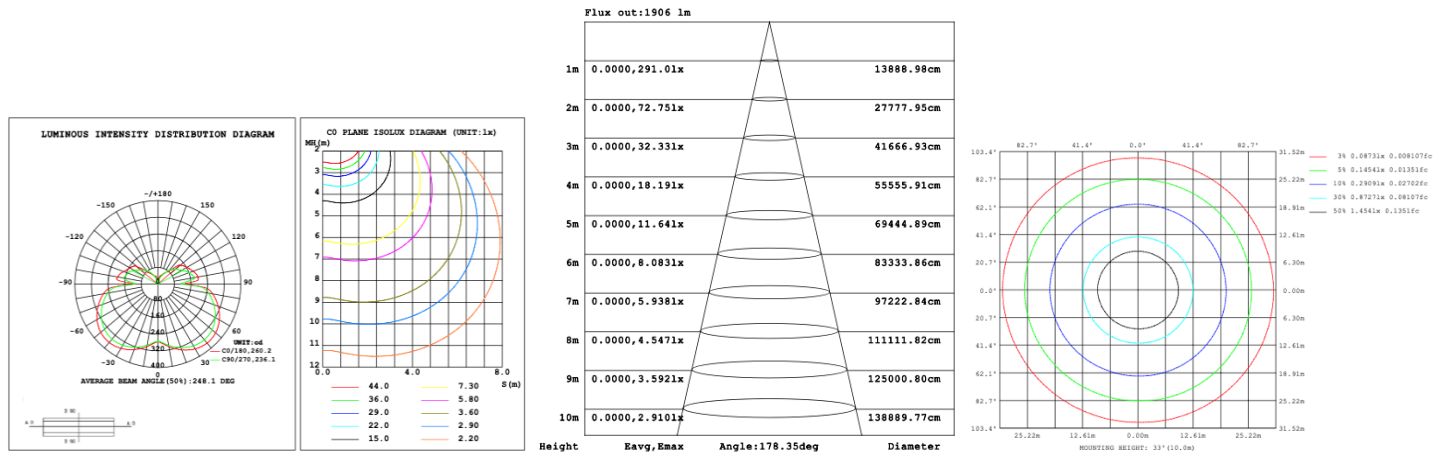

SB-D04G Canopy mount with accent ring, direct lighting.

PHOTOMETRIC: Direct Illumination (Testing for single ring only)

15.75" 20W @ 4000K

23.62" 30W @ 4000K

31.50" 40W @ 4000K

39.37" 50W @ 4000K

47.24" 60W @ 4000K