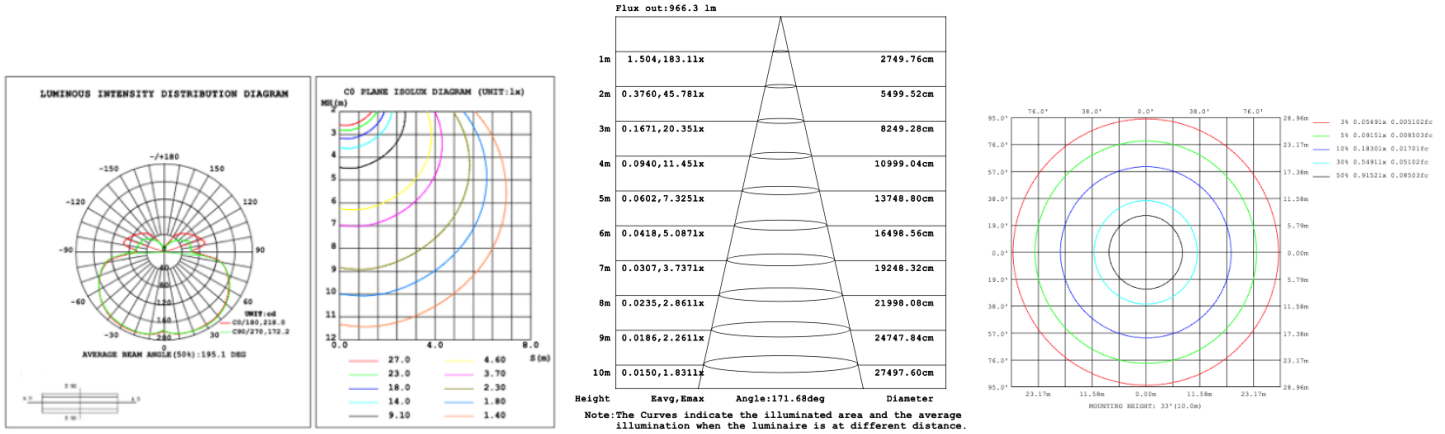

PHOTOMETRIC: Direct Illumination (Testing for single ring only)

15.75" 20W @ 4000K