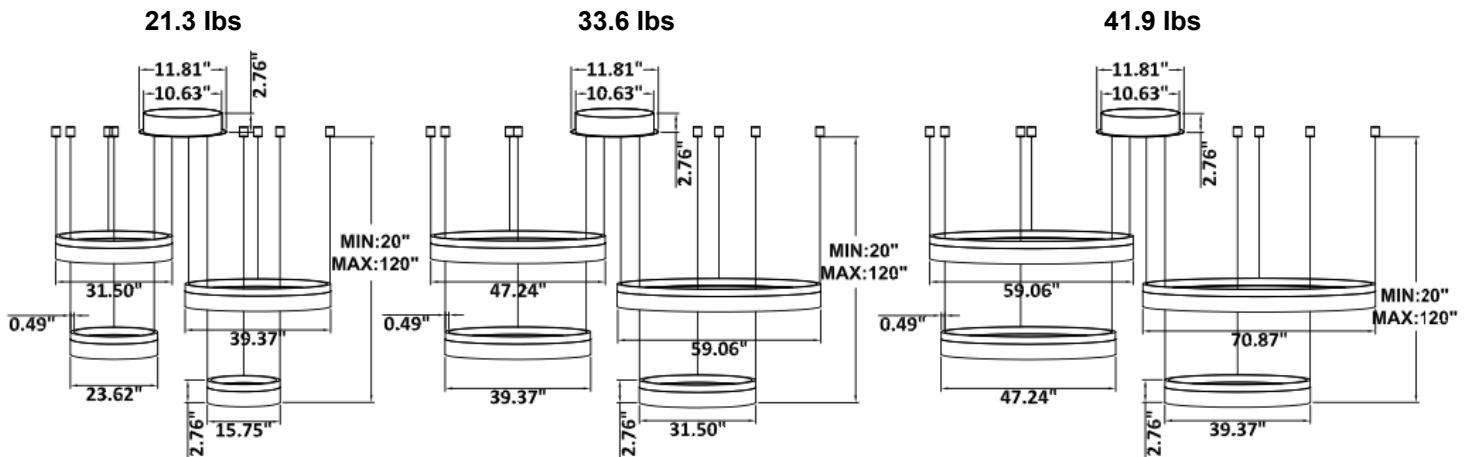

SB-D04D Canopy mount with cables fixed directly into the ceiling, direct lighting.