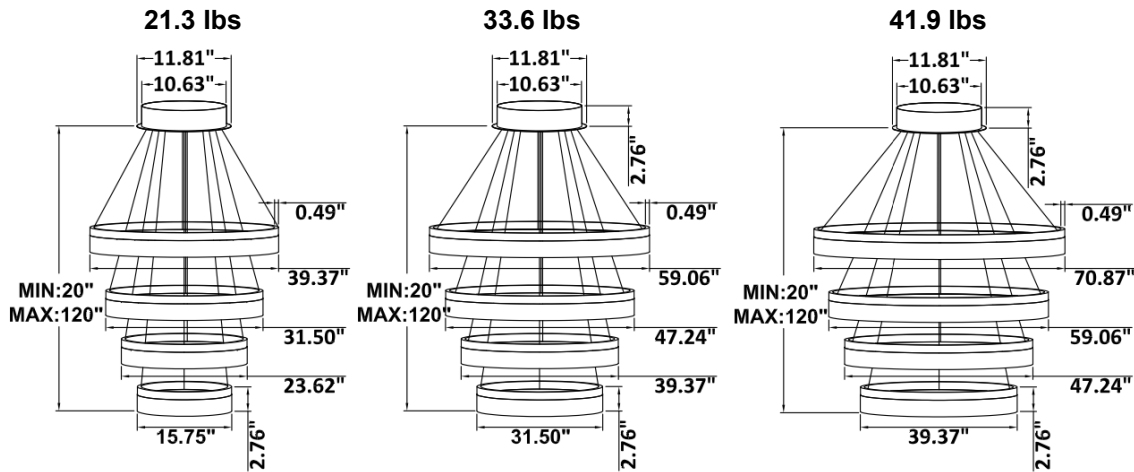

DIMENSIONS & WEIGHTS: Canopy Size for ZigBee & DMX: 15.75" x 2.76"

SB-D04A Canopy mount with direct lighting.

SB-D04B Canopy mount with direct lighting.

SB-D04B Canopy mount with direct lighting.

SB-D04C Canopy mount with direct lighting.