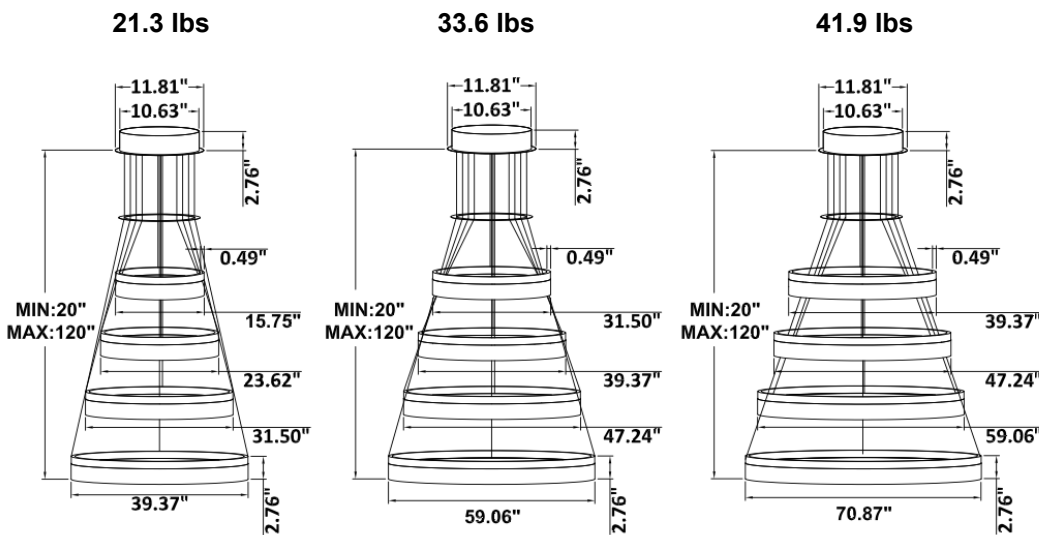

SB-D04G Canopy mount with accent ring, direct lighting.