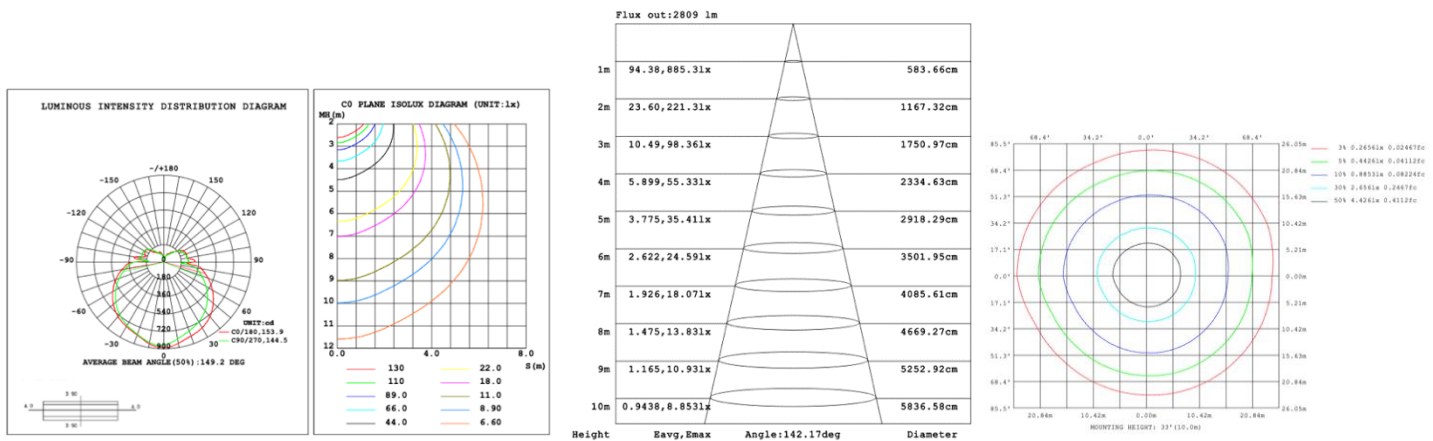

SB-D04G Canopy mount with accent ring, direct lighting.

PHOTOMETRIC: Direct Illumination (Testing for single ring only)

15.75" 20W @ 4000K

23.62" 30W @ 4000K

31.50" 40W @ 4000K

39.37" 50W @ 4000K

47.24" 60W @ 4000K