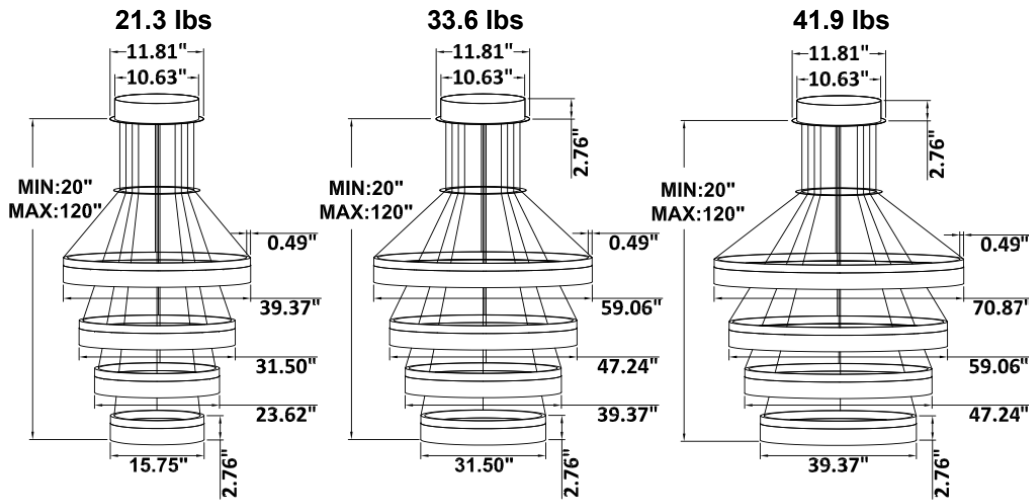

SB-D04F Canopy mount with accent ring, direct lighting.