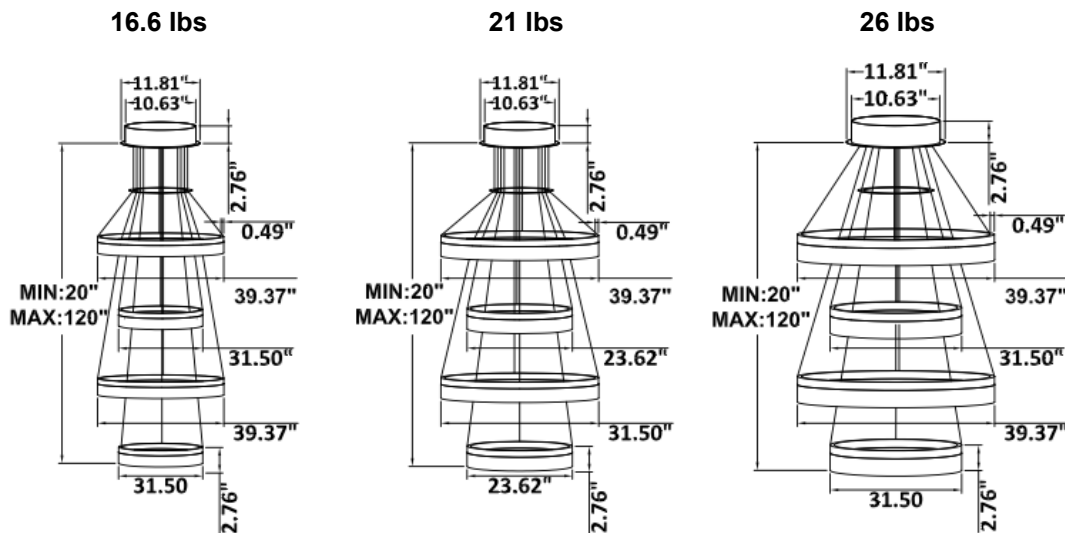

SB-D04E Canopy mount with direct lighting.