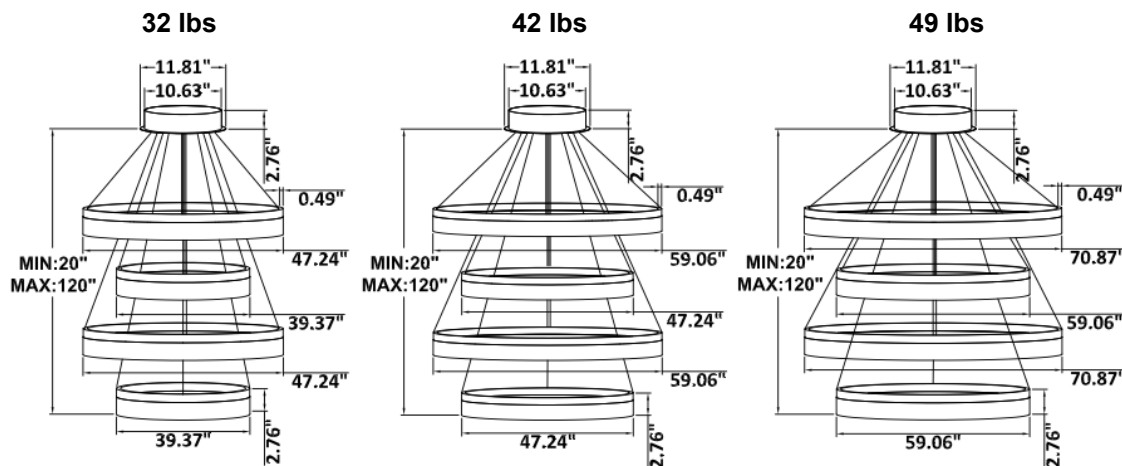

DIMENSIONS & WEIGHTS: Canopy Size for ZigBee & DMX: 15.75" x 2.76"

SB-D04A Canopy mount with direct lighting.

SB-D04B Canopy mount with direct lighting.

SB-D04B Canopy mount with direct lighting.

SB-D04C Canopy mount with direct lighting.