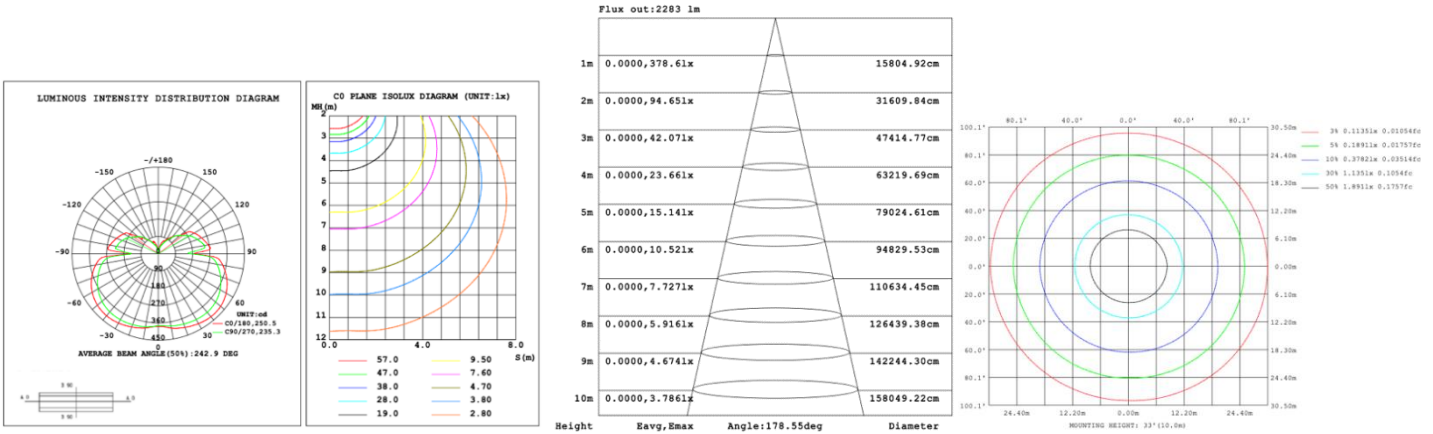

SB-D04G Canopy mount with accent ring, direct lighting.

PHOTOMETRIC: Direct Illumination (Testing for single ring only)

15.75" 20W @ 4000K

23.62" 30W @ 4000K

31.50" 40W @ 4000K

39.37" 50W @ 4000K

47.24" 60W @ 4000K