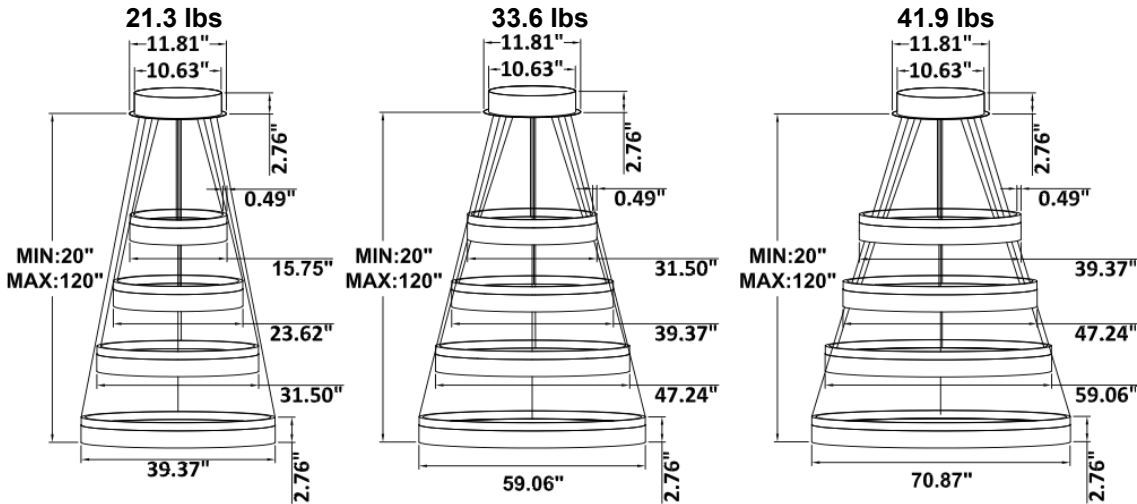

DIMENSIONS & WEIGHTS: Canopy Size for ZigBee & DMX: 15.75" x 2.76"

SB-D04A Canopy mount with direct lighting.

SB-D04B Canopy mount with direct lighting.

SB-D04B Canopy mount with direct lighting.

SB-D04C Canopy mount with direct lighting.