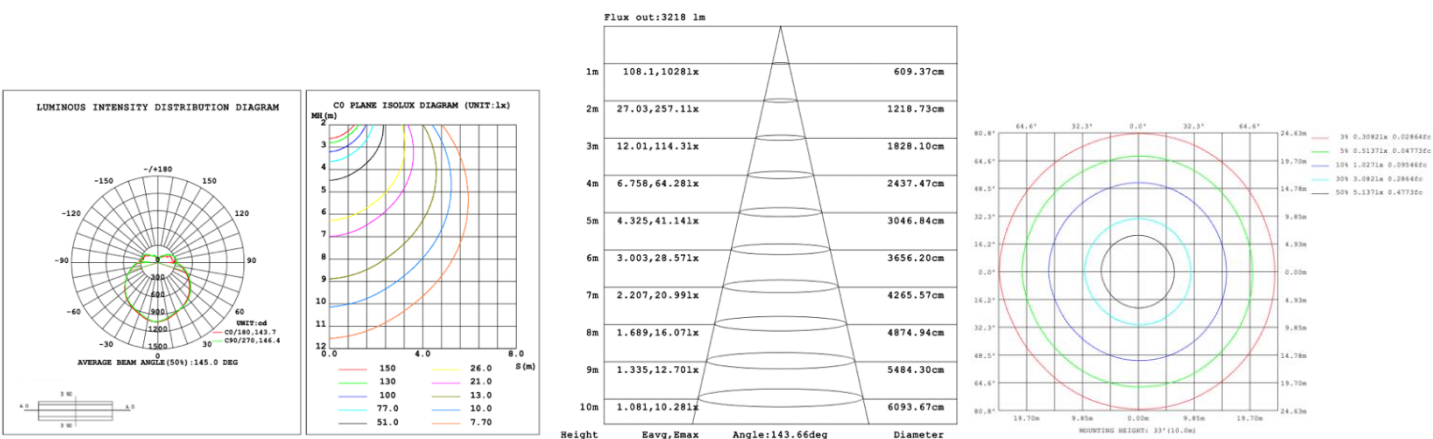

39.37" 50W @ 4000K

47.24" 60W @ 4000K

59.06" 70W @ 4000K