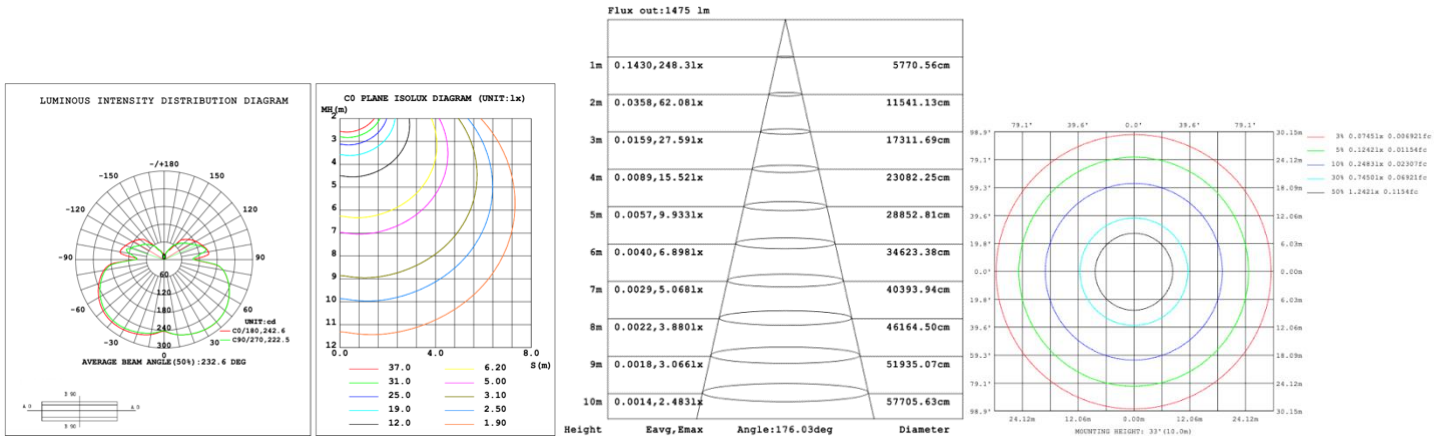

SB-D04G Canopy mount with accent ring, direct lighting.

PHOTOMETRIC: Direct Illumination (Testing for single ring only)

15.75" 20W @ 4000K

23.62" 30W @ 4000K

31.50" 40W @ 4000K

39.37" 50W @ 4000K

47.24" 60W @ 4000K