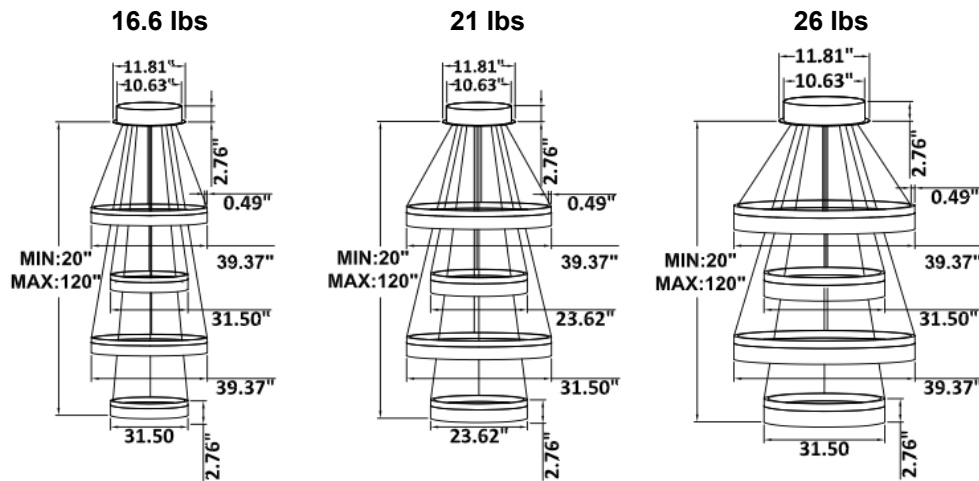

DIMENSIONS & WEIGHTS: Canopy Size for ZigBee & DMX: 15.75" x 2.76"

SB-D04A Canopy mount with direct lighting.

SB-D04B Canopy mount with direct lighting.

SB-D04B Canopy mount with direct lighting.

SB-D04C Canopy mount with direct lighting.