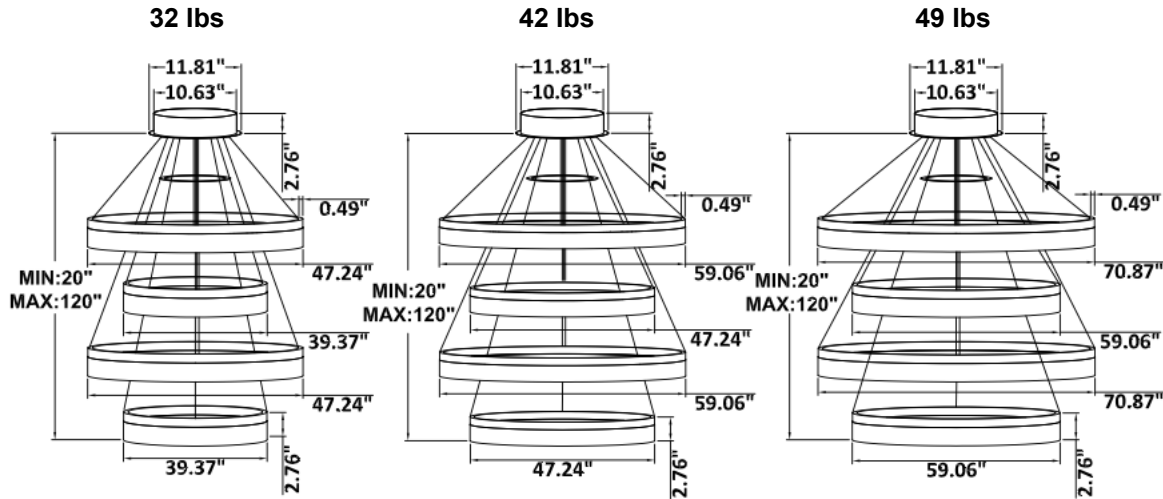

SB-D04E Canopy mount with accent ring, direct lighting.