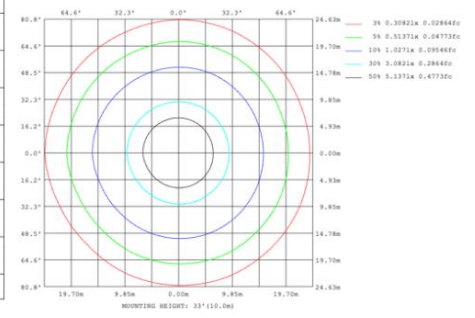

DIMENSIONS & WEIGHTS: Canopy Size for ZigBee & DMX: 15.75" x 2.76"

SB-D05A Canopy mount with direct lighting.

SB-D05B Canopy mount with direct lighting.

**SB-D05C Remote driver with cables fixed directly into the ceiling, direct lighting.
(Driver box size: L10.83" X W3.78" X H1.81")**

23.62" 30W @ 4000K

31.50" 40W @ 4000K

39.37" 50W @ 4000K

47.24" 60W @ 4000K

59.06" 70W @ 4000K

70.87" 80W @ 4000K