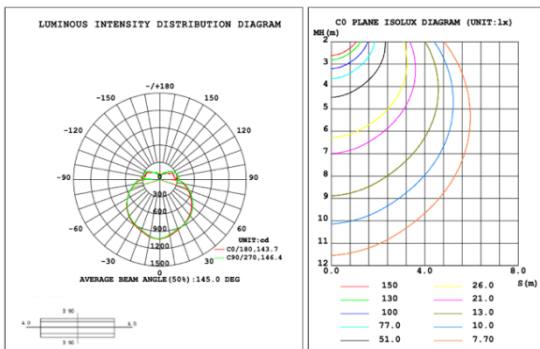

DIMENSIONS & WEIGHTS: Canopy Size for ZigBee & DMX: 15.75" x 2.76"

SB-D05A Canopy mount with direct lighting.

SB-D05B Canopy mount with direct lighting.

**SB-D05C Remote driver with cables fixed directly into the ceiling, direct lighting.
(Driver box size: L10.83" X W3.78" X H1.81")**

23.62" 30W @ 4000K

31.50" 40W @ 4000K

39.37" 50W @ 4000K

47.24" 60W @ 4000K

59.06" 70W @ 4000K

70.87" 80W @ 4000K