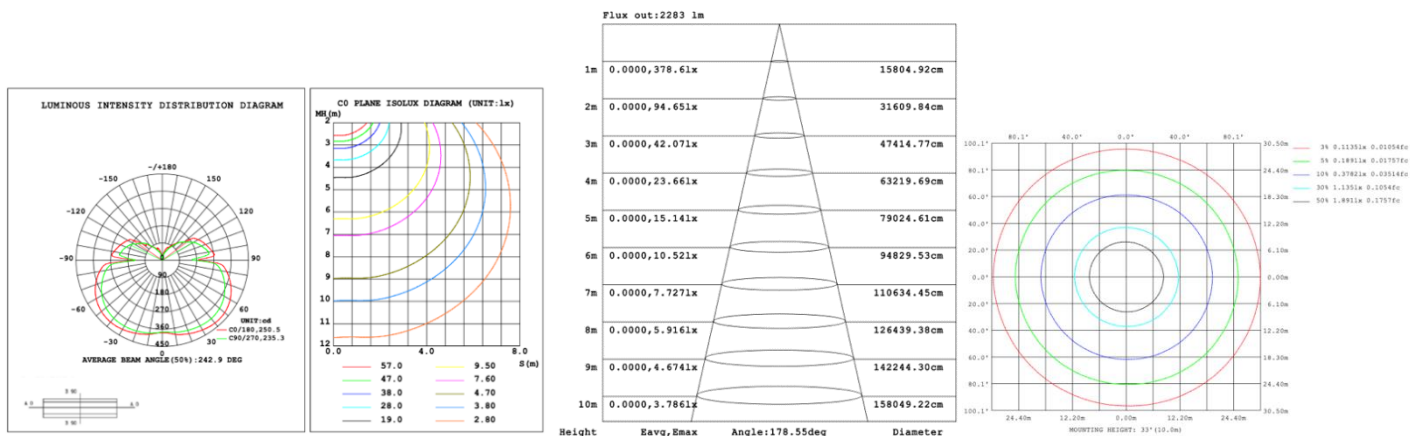

39.37" 50W @ 4000K