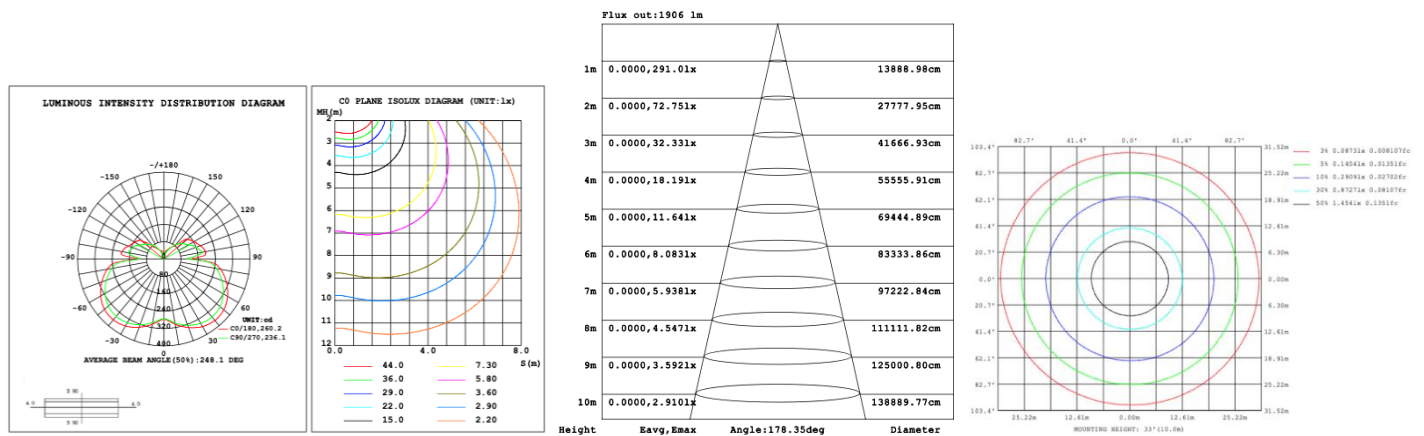

31.50" 40W @ 4000K