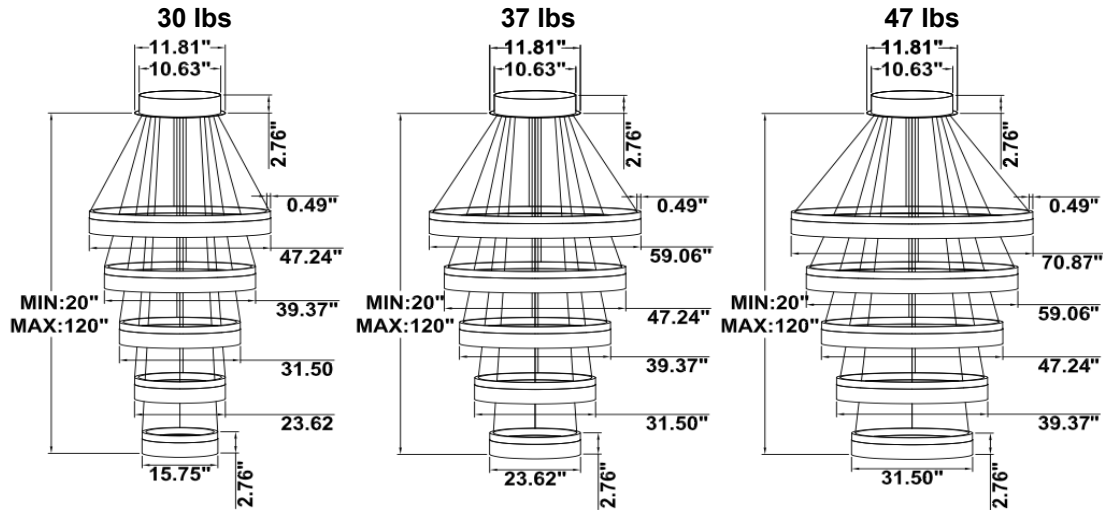

FEATURES

- 5-year limited warranty.
- Ships assembled.
- Illumination direct.
- Extruded aluminum housing up to 70.87", 1 continuous ring without joints.
- Lens: White frosted acrylic diffuser, Glare-free
- Fixture delivered lumens per watt ratio up to 80 LPW not including RGBW.
- 10' standard adjustable aircraft cables/power cord adjust by push button grippers, custom length available.
- Can be remote driver mounted or driver concealed within the canopy, can be mounted on sloped ceiling.
- Over 50 lbs fixture must be installed using a U.L. listed outlet box or supported independently of the outlet box

DIMENSIONS & WEIGHTS: Canopy Size for ZigBee & DMX: 15.75" x 2.76"

SB-D05A Canopy mount with direct lighting.

SB-D05B Canopy mount with direct lighting.

**SB-D05C Remote driver with cables fixed directly into the ceiling, direct lighting.
(Driver box size: L10.83" X W3.78" X H1.81")**