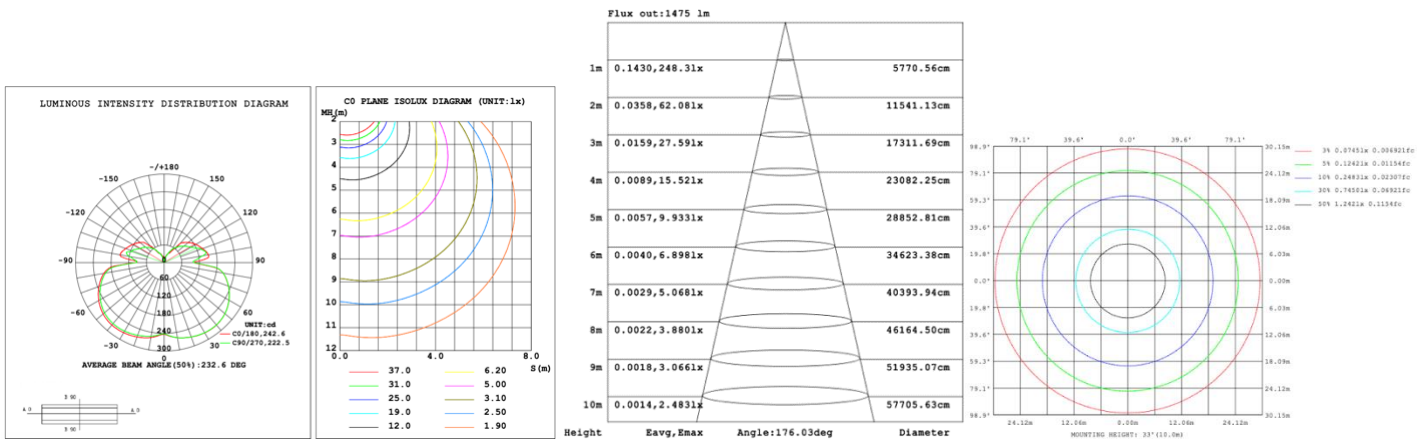

23.62" 30W @ 4000K