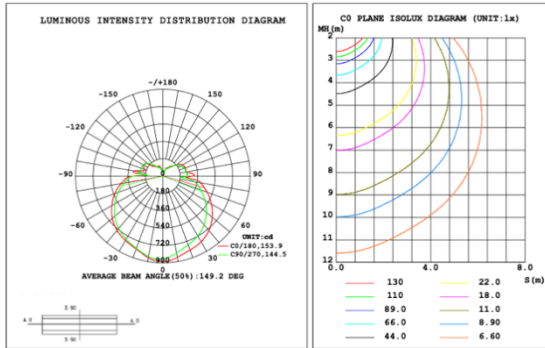

DIMENSIONS & WEIGHTS: Canopy Size for ZigBee & DMX: 15.75" x 2.76"

SB-D05A Canopy mount with direct lighting.

SB-D05B Canopy mount with direct lighting.

**SB-D05C Remote driver with cables fixed directly into the ceiling, direct lighting.
(Driver box size: L10.83" X W3.78" X H1.81")**

23.62" 30W @ 4000K

31.50" 40W @ 4000K

39.37" 50W @ 4000K

47.24" 60W @ 4000K

59.06" 70W @ 4000K

70.87" 80W @ 4000K