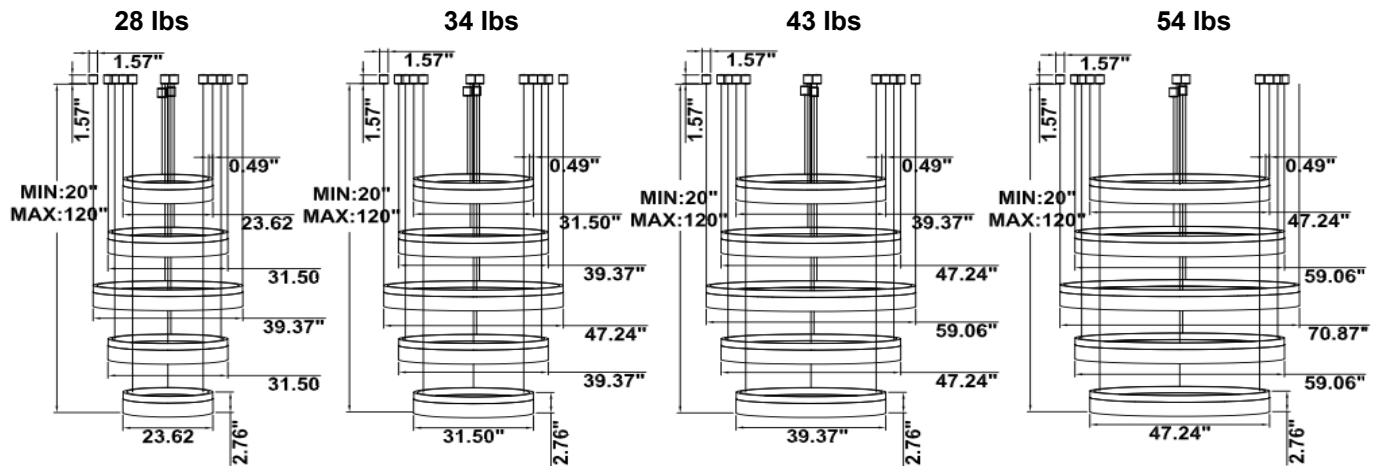

FEATURES

- 5-year limited warranty.
- Ships assembled.
- Illumination direct.
- Extruded aluminum housing up to 70.87", 1 continuous ring without joints.
- Lens: White frosted acrylic diffuser, Glare-free
- Fixture delivered lumens per watt ratio up to 80 LPW not including RGBW.
- 10' standard adjustable aircraft cables/power cord adjust by push button grippers, custom length available.
- Can be remote driver mounted or driver concealed within the canopy, can be mounted on sloped ceiling.
- Over 50 lbs fixture must be installed using a U.L. listed outlet box or supported independently of the outlet box

DIMENSIONS & WEIGHTS: Canopy Size for ZigBee & DMX: 15.75" x 2.76"

SB-D05A Canopy mount with direct lighting.

SB-D05B Canopy mount with direct lighting.

**SB-D05C Remote driver with cables fixed directly into the ceiling, direct lighting.
(Driver box size: L10.83" X W3.78" X H1.81")**