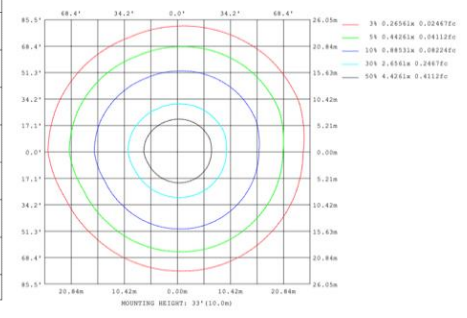

DIMENSIONS & WEIGHTS: Canopy Size for ZigBee & DMX: 15.75" x 2.76"

SB-D05A Canopy mount with direct lighting.

SB-D05B Canopy mount with direct lighting.

**SB-D05C Remote driver with cables fixed directly into the ceiling, direct lighting.
(Driver box size: L10.83" X W3.78" X H1.81")**

23.62" 30W @ 4000K

31.50" 40W @ 4000K

39.37" 50W @ 4000K

47.24" 60W @ 4000K

59.06" 70W @ 4000K

70.87" 80W @ 4000K