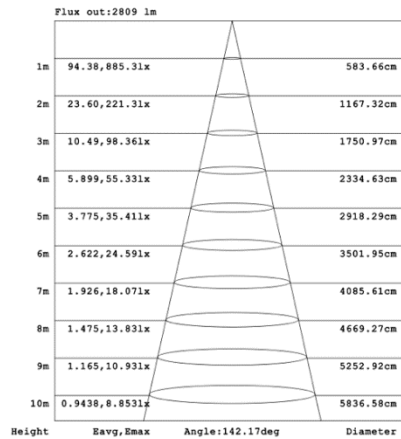

DIMENSIONS & WEIGHTS: Canopy Size for ZigBee & DMX: 15.75" x 2.76"

SB-D05A Canopy mount with direct lighting.

SB-D05B Canopy mount with direct lighting.

**SB-D05C Remote driver with cables fixed directly into the ceiling, direct lighting.
(Driver box size: L10.83" X W3.78" X H1.81")**

23.62" 30W @ 4000K

31.50" 40W @ 4000K

39.37" 50W @ 4000K

47.24" 60W @ 4000K

59.06" 70W @ 4000K

70.87" 80W @ 4000K