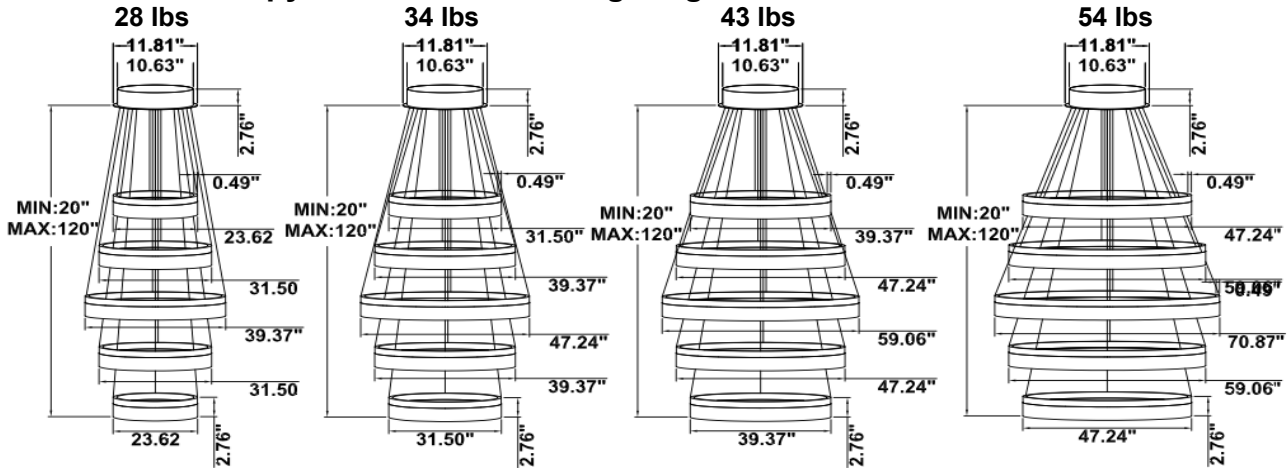

FEATURES

- 5-year limited warranty.
- Ships assembled.
- Illumination direct.
- Extruded aluminum housing up to 70.87", 1 continuous ring without joints.
- Lens: White frosted acrylic diffuser, Glare-free
- Fixture delivered lumens per watt ratio up to 80 LPW not including RGBW.
- 10' standard adjustable aircraft cables/power cord adjust by push button grippers, custom length available.
- Can be remote driver mounted or driver concealed within the canopy, can be mounted on sloped ceiling.
- Over 50 lbs fixture must be installed using a U.L. listed outlet box or supported independently of the outlet box

DIMENSIONS & WEIGHTS: Canopy Size for ZigBee & DMX: 15.75" x 2.76"

SB-D05A Canopy mount with direct lighting.

SB-D05B Canopy mount with direct lighting.

**SB-D05C Remote driver with cables fixed directly into the ceiling, direct lighting.
(Driver box size: L10.83" X W3.78" X H1.81")**