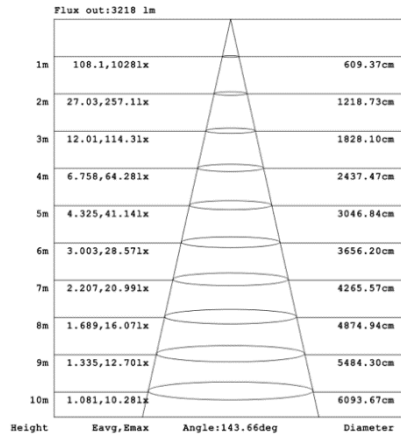

DIMENSIONS & WEIGHTS: Canopy Size for ZigBee & DMX: 15.75" x 2.76"

SB-D05A Canopy mount with direct lighting.

SB-D05B Canopy mount with direct lighting.

**SB-D05C Remote driver with cables fixed directly into the ceiling, direct lighting.
(Driver box size: L10.83" X W3.78" X H1.81")**

23.62" 30W @ 4000K

31.50" 40W @ 4000K

39.37" 50W @ 4000K

47.24" 60W @ 4000K

59.06" 70W @ 4000K

70.87" 80W @ 4000K