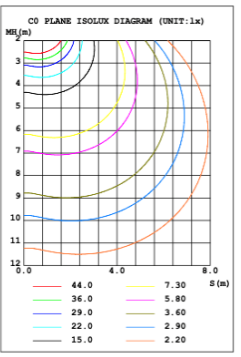

**DIMENSIONS & WEIGHTS: Canopy Size for ZigBee & DMX: 15.75" x 2.76"**

**SB-D06A Canopy mount with direct lighting.**

**SB-D06B Canopy mount with direct lighting.**

**SB-D06C Canopy mount with cables fixed directly into the ceiling, direct lighting.**

**SB-D06D Canopy mount with cables fixed directly into the ceiling, direct lighting.**

**PHOTOMETRIC: Direct Illumination (Testing for single ring only)**

**15.75" 20W @ 4000K**

**23.62" 30W @ 4000K**

**31.50" 40W @ 4000K**

**39.37" 50W @ 4000K**

**47.24" 60W @ 4000K**

**59.06" 70W @ 4000K**

**70.87" 80W @ 4000K**

Flux out: 3776 lm

Height	Eavg, Emax	Angle: 137.34deg	Diameter
1m	177.1, 1280 lx		512.17cm
2m	44.28, 319.91 lx		1024.34cm
3m	19.68, 142.21 lx		1536.51cm
4m	11.07, 79.97 lx		2048.68cm
5m	7.085, 51.18 lx		2560.86cm
6m	4.920, 35.54 lx		3073.03cm
7m	3.615, 26.11 lx		3585.20cm
8m	2.768, 19.99 lx		4097.37cm
9m	2.187, 15.80 lx		4609.54cm
10m	1.771, 12.80 lx		5121.71cm