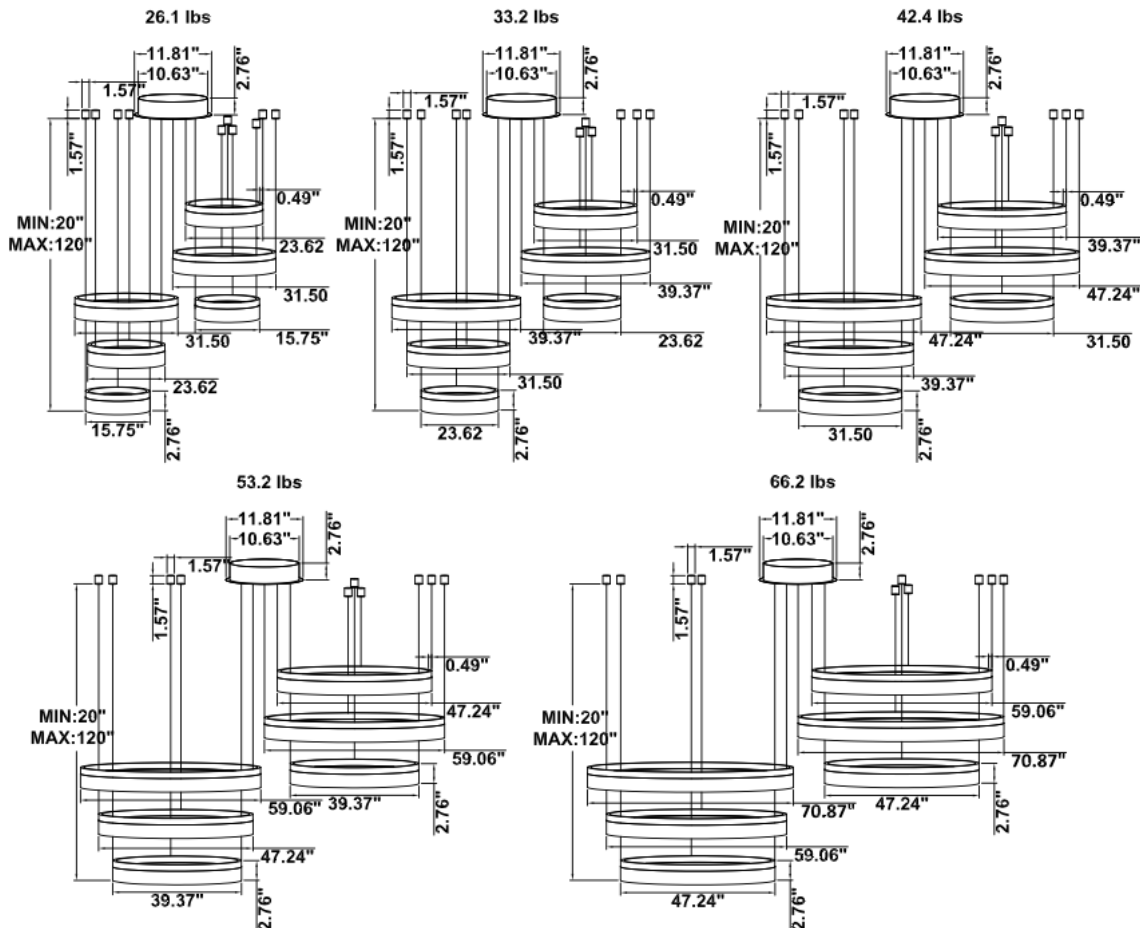

### FEATURES

- 5-year limited warranty.
- Ships assembled.
- Illumination direct.
- Extruded aluminum housing up to 70.87", 1 continuous ring without joints.
- Lens: White frosted acrylic diffuser, Glare-free
- Fixture delivered lumens per watt ratio up to 80 LPW not including RGBW.
- 10' standard adjustable aircraft cables/thin power cord adjust by push button grippers, custom length available.
- Can be remote driver mounted or driver concealed within the canopy, can be mounted on sloped ceiling.
- Over 50 lbs fixture must be installed using a U.L. listed outlet box or supported independently of the outlet box

**DIMENSIONS & WEIGHTS: Canopy Size for ZigBee & DMX: 15.75" x 2.76"**

**SB-D06A Canopy mount with direct lighting.**

**SB-D06B Canopy mount with direct lighting.**

**SB-D06C Canopy mount with cables fixed directly into the ceiling, direct lighting.**

**SB-D06D Canopy mount with cables fixed directly into the ceiling, direct lighting.**

**PHOTOMETRIC: Direct Illumination (Testing for single ring only)**

**15.75" 20W @ 4000K**

**23.62" 30W @ 4000K**

**31.50" 40W @ 4000K**

**39.37" 50W @ 4000K**

**47.24" 60W @ 4000K**

**59.06" 70W @ 4000K**

**70.87" 80W @ 4000K**

Flux out: 3776 lm

Height	Eavg, Emax	Angle: 137.34deg	Diameter
1m	177.1, 1280 lx		512.17cm
2m	44.28, 319.91 lx		1024.34cm
3m	19.68, 142.21 lx		1536.51cm
4m	11.07, 79.97 lx		2048.68cm
5m	7.085, 51.18 lx		2560.86cm
6m	4.920, 35.54 lx		3073.03cm
7m	3.615, 26.11 lx		3585.20cm
8m	2.768, 19.99 lx		4097.37cm
9m	2.187, 15.80 lx		4609.54cm
10m	1.771, 12.80 lx		5121.71cm