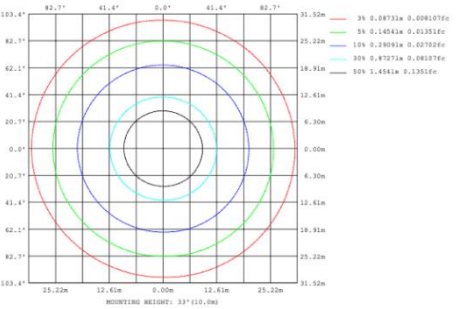

**DIMENSIONS & WEIGHTS: Canopy Size for ZigBee & DMX: 15.75" x 2.76"**

**SB-D06A Canopy mount with direct lighting.**

**SB-D06B Canopy mount with direct lighting.**

**SB-D06C Canopy mount with cables fixed directly into the ceiling, direct lighting.**

**SB-D06D Canopy mount with cables fixed directly into the ceiling, direct lighting.**

**PHOTOMETRIC: Direct Illumination (Testing for single ring only)**

**15.75" 20W @ 4000K**

**23.62" 30W @ 4000K**

**31.50" 40W @ 4000K**

**39.37" 50W @ 4000K**

**47.24" 60W @ 4000K**

**59.06" 70W @ 4000K**

**70.87" 80W @ 4000K**

Flux out: 3776 lm

Height	Eavg, Emax	Angle: 137.34deg	Diameter
1m	177.1, 1280 lx		512.17cm
2m	44.28, 319.91 lx		1024.34cm
3m	19.68, 142.21 lx		1536.51cm
4m	11.07, 79.97 lx		2048.68cm
5m	7.085, 51.18 lx		2560.86cm
6m	4.920, 35.54 lx		3073.03cm
7m	3.615, 26.11 lx		3585.20cm
8m	2.768, 19.99 lx		4097.37cm
9m	2.187, 15.80 lx		4609.54cm
10m	1.771, 12.80 lx		5121.71cm