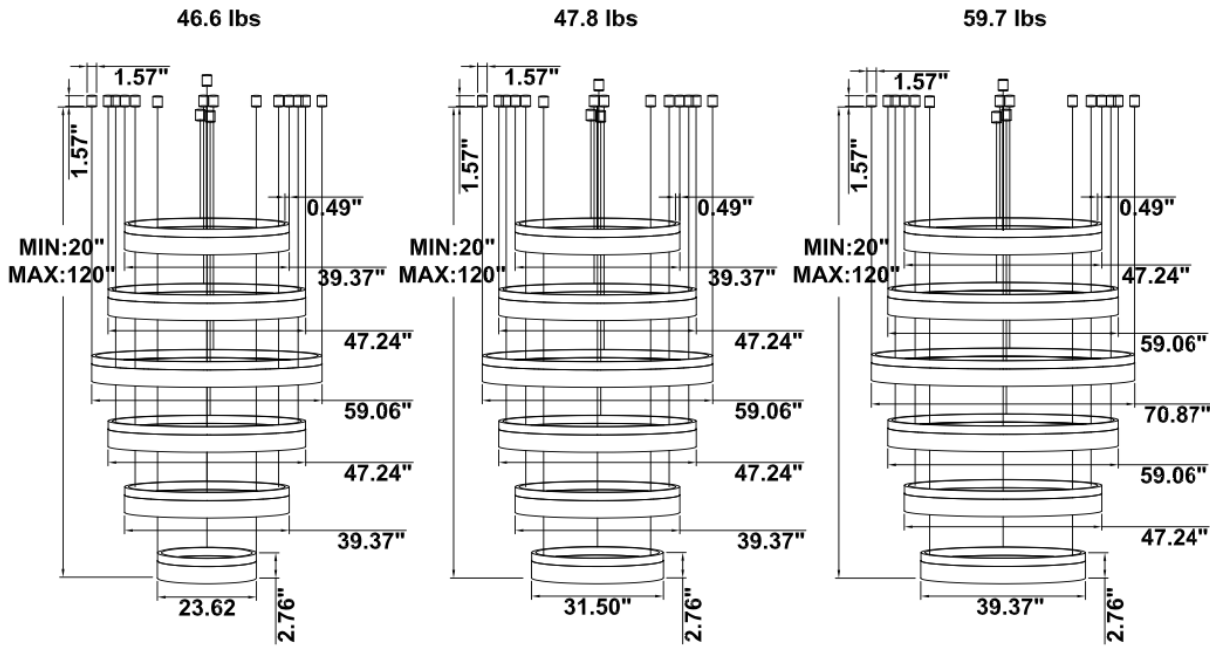

### FEATURES

- 5-year limited warranty.
- Ships assembled.
- Illumination direct.
- Extruded aluminum housing up to 70.87", 1 continuous ring without joints.
- Lens: White frosted acrylic diffuser, Glare-free
- Fixture delivered lumens per watt ratio up to 80 LPW not including RGBW.
- 10' standard adjustable aircraft cables/thin power cord adjust by push button grippers, custom length available.
- Can be remote driver mounted or driver concealed within the canopy, can be mounted on sloped ceiling.
- Over 50 lbs fixture must be installed using a U.L. listed outlet box or supported independently of the outlet box

**DIMENSIONS & WEIGHTS: Canopy Size for ZigBee & DMX: 15.75" x 2.76"**

**SB-D06A Canopy mount with direct lighting.**

**SB-D06B Canopy mount with direct lighting.**

**SB-D06C Canopy mount with cables fixed directly into the ceiling, direct lighting.**

**SB-D06D Canopy mount with cables fixed directly into the ceiling, direct lighting.**

**PHOTOMETRIC: Direct Illumination (Testing for single ring only)**

**15.75" 20W @ 4000K**

**23.62" 30W @ 4000K**

**31.50" 40W @ 4000K**

**39.37" 50W @ 4000K**

**47.24" 60W @ 4000K**

**59.06" 70W @ 4000K**

**70.87" 80W @ 4000K**

Flux out: 3776 lm

Height	Eavg, Emax	Angle: 137.34deg	Diameter
1m	177.1, 1280 lx		512.17cm
2m	44.28, 319.91 lx		1024.34cm
3m	19.68, 142.21 lx		1536.51cm
4m	11.07, 79.97 lx		2048.68cm
5m	7.085, 51.18 lx		2560.86cm
6m	4.920, 35.54 lx		3073.03cm
7m	3.615, 26.11 lx		3585.20cm
8m	2.768, 19.99 lx		4097.37cm
9m	2.187, 15.80 lx		4609.54cm
10m	1.771, 12.80 lx		5121.71cm