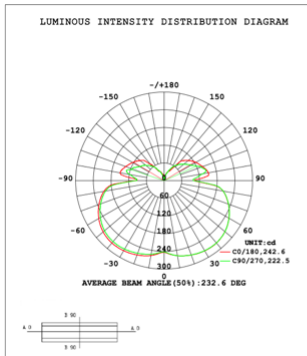

**DIMENSIONS & WEIGHTS: Canopy Size for ZigBee & DMX: 15.75" x 2.76"**

**SB-D06A Canopy mount with direct lighting.**

**SB-D06B Canopy mount with direct lighting.**

**SB-D06C Canopy mount with cables fixed directly into the ceiling, direct lighting.**

**SB-D06D Canopy mount with cables fixed directly into the ceiling, direct lighting.**

**PHOTOMETRIC: Direct Illumination (Testing for single ring only)**

**15.75" 20W @ 4000K**

**23.62" 30W @ 4000K**

**31.50" 40W @ 4000K**

**39.37" 50W @ 4000K**

**47.24" 60W @ 4000K**

**59.06" 70W @ 4000K**

**70.87" 80W @ 4000K**

Flux out: 3776 lm

Height	Eavg, Emax	Angle: 137.34deg	Diameter
1m	177.1, 1280 lx		512.17cm
2m	44.28, 319.91 lx		1024.34cm
3m	19.68, 142.21 lx		1536.51cm
4m	11.07, 79.97 lx		2048.68cm
5m	7.085, 51.18 lx		2560.86cm
6m	4.920, 35.54 lx		3073.03cm
7m	3.615, 26.11 lx		3585.20cm
8m	2.768, 19.99 lx		4097.37cm
9m	2.187, 15.80 lx		4609.54cm
10m	1.771, 12.80 lx		5121.71cm