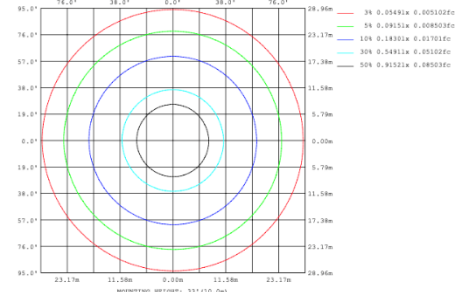

PHOTOMETRIC: Direct Illumination (Testing for single ring only)

15.75" 20W @ 4000K