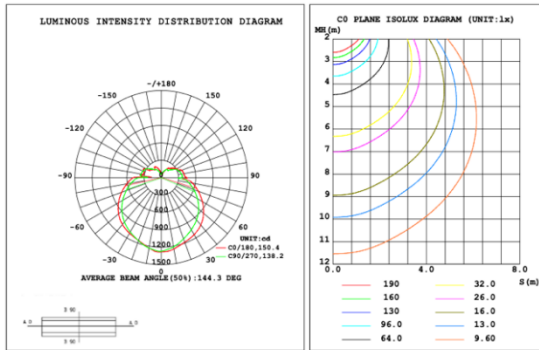

**SB-D06D Canopy mount with cables fixed directly into the ceiling, direct lighting.**

**PHOTOMETRIC: Direct Illumination (Testing for single ring only)**

**15.75" 20W @ 4000K**

**23.62" 30W @ 4000K**

**31.50" 40W @ 4000K**

**39.37" 50W @ 4000K**

**47.24" 60W @ 4000K**

**59.06" 70W @ 4000K**

**70.87" 80W @ 4000K**

Flux out: 3776 lm

Height	Eavg, Emax	Angle: 137.34deg	Diameter
1m	177.1, 1280 lx		512.17cm
2m	44.28, 319.91 lx		1024.34cm
3m	19.68, 142.21 lx		1536.51cm
4m	11.07, 79.97 lx		2048.68cm
5m	7.085, 51.18 lx		2560.86cm
6m	4.920, 35.54 lx		3073.03cm
7m	3.615, 26.11 lx		3585.20cm
8m	2.768, 19.99 lx		4097.37cm
9m	2.187, 15.80 lx		4609.54cm
10m	1.771, 12.80 lx		5121.71cm