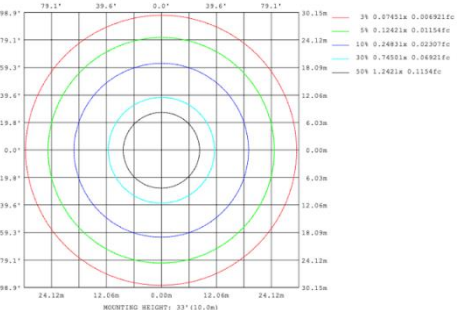

**DIMENSIONS & WEIGHTS: Canopy Size for ZigBee & DMX: 15.75" x 2.76"**

**SB-D06A Canopy mount with direct lighting.**

**SB-D06B Canopy mount with direct lighting.**

**SB-D06C Canopy mount with cables fixed directly into the ceiling, direct lighting.**

**SB-D06D Canopy mount with cables fixed directly into the ceiling, direct lighting.**

**PHOTOMETRIC: Direct Illumination (Testing for single ring only)**

**15.75" 20W @ 4000K**

**23.62" 30W @ 4000K**

**31.50" 40W @ 4000K**

**39.37" 50W @ 4000K**

**47.24" 60W @ 4000K**

**59.06" 70W @ 4000K**

**70.87" 80W @ 4000K**

Flux out: 3776 lm

Height	Eavg, Emax	Angle: 137.34deg	Diameter
1m	177.1, 1280 lx		512.17cm
2m	44.28, 319.91 lx		1024.34cm
3m	19.68, 142.21 lx		1536.51cm
4m	11.07, 79.97 lx		2048.68cm
5m	7.085, 51.18 lx		2560.86cm
6m	4.920, 35.54 lx		3073.03cm
7m	3.615, 26.11 lx		3585.20cm
8m	2.768, 19.99 lx		4097.37cm
9m	2.187, 15.80 lx		4609.54cm
10m	1.771, 12.80 lx		5121.71cm