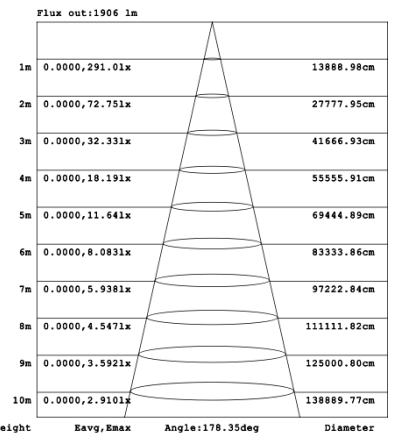

**DIMENSIONS & WEIGHTS: Canopy Size for ZigBee & DMX: 15.75" x 2.76"**

**SB-D06A Canopy mount with direct lighting.**

**SB-D06B Canopy mount with direct lighting.**

**SB-D06C Canopy mount with cables fixed directly into the ceiling, direct lighting.**

**SB-D06D Canopy mount with cables fixed directly into the ceiling, direct lighting.**

**PHOTOMETRIC: Direct Illumination (Testing for single ring only)**

**15.75" 20W @ 4000K**

**23.62" 30W @ 4000K**

**31.50" 40W @ 4000K**

**39.37" 50W @ 4000K**

**47.24" 60W @ 4000K**

**59.06" 70W @ 4000K**

**70.87" 80W @ 4000K**

Flux out: 3776 lm

Height	Eavg, Emax	Angle: 137.34deg	Diameter
1m	177.1, 1280 lx		512.17cm
2m	44.28, 319.91 lx		1024.34cm
3m	19.68, 142.21 lx		1536.51cm
4m	11.07, 79.97 lx		2048.68cm
5m	7.085, 51.18 lx		2560.86cm
6m	4.920, 35.54 lx		3073.03cm
7m	3.615, 26.11 lx		3585.20cm
8m	2.768, 19.99 lx		4097.37cm
9m	2.187, 15.80 lx		4609.54cm
10m	1.771, 12.80 lx		5121.71cm