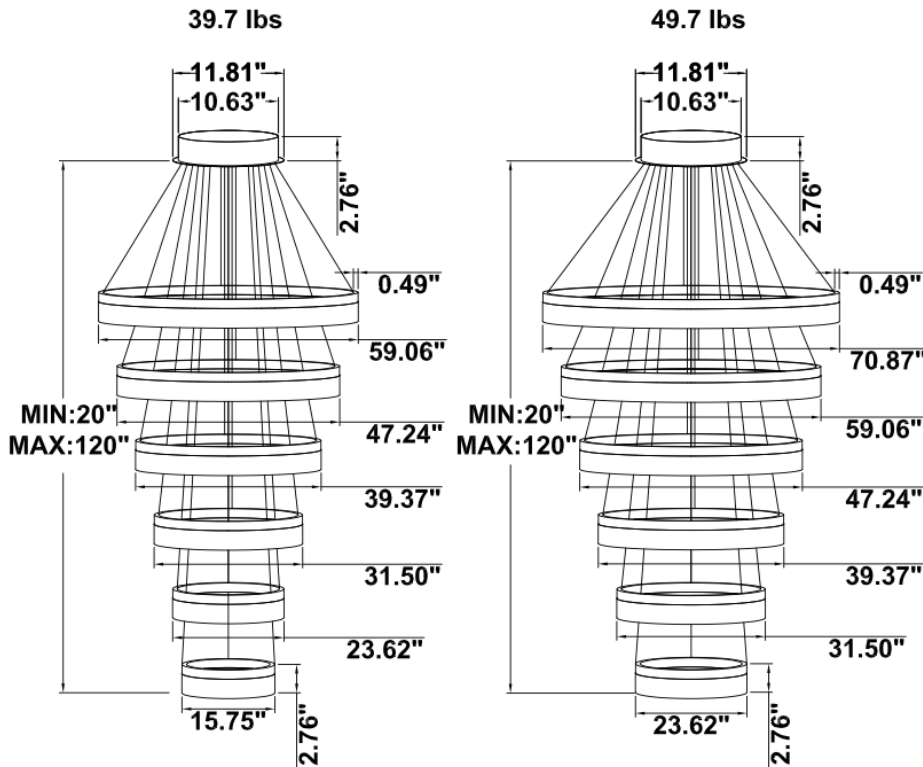

**DIMENSIONS & WEIGHTS: Canopy Size for ZigBee & DMX: 15.75" x 2.76"**

**SB-D06A Canopy mount with direct lighting.**

**SB-D06B Canopy mount with direct lighting.**

**SB-D06C Canopy mount with cables fixed directly into the ceiling, direct lighting.**

**39.37" 50W @ 4000K**

**47.24" 60W @ 4000K**

**59.06" 70W @ 4000K**

**70.87" 80W @ 4000K**

Flux out: 3776 lm

Height	Eavg, Emax	Angle: 137.34deg	Diameter
1m	177.1, 1280 lx		512.17cm
2m	44.28, 319.91 lx		1024.34cm
3m	19.68, 142.21 lx		1536.51cm
4m	11.07, 79.97 lx		2048.68cm
5m	7.085, 51.18 lx		2560.86cm
6m	4.920, 35.54 lx		3073.03cm
7m	3.615, 26.11 lx		3585.20cm
8m	2.768, 19.99 lx		4097.37cm
9m	2.187, 15.80 lx		4609.54cm
10m	1.771, 12.80 lx		5121.71cm