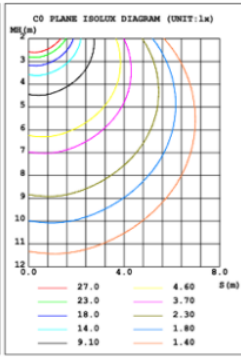

PHOTOMETRIC: Direct Illumination (Testing for single ring only)

15.75" 20W @ 4000K