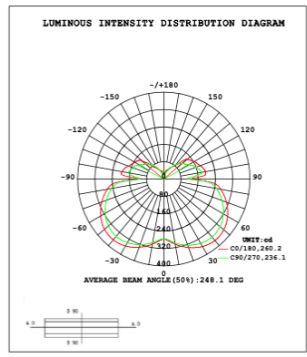

**DIMENSIONS & WEIGHTS: Canopy Size for ZigBee & DMX: 15.75" x 2.76"**

**SB-D06A Canopy mount with direct lighting.**

**SB-D06B Canopy mount with direct lighting.**

**SB-D06C Canopy mount with cables fixed directly into the ceiling, direct lighting.**

**SB-D06D Canopy mount with cables fixed directly into the ceiling, direct lighting.**

**PHOTOMETRIC: Direct Illumination (Testing for single ring only)**

**15.75" 20W @ 4000K**

**23.62" 30W @ 4000K**

**31.50" 40W @ 4000K**

**39.37" 50W @ 4000K**

**47.24" 60W @ 4000K**

**59.06" 70W @ 4000K**

**70.87" 80W @ 4000K**

Flux out: 3776 lm

Height	Eavg, Emax	Angle: 137.34deg	Diameter
1m	177.1, 1280 lx		512.17cm
2m	44.28, 319.91 lx		1024.34cm
3m	19.68, 142.21 lx		1536.51cm
4m	11.07, 79.97 lx		2048.68cm
5m	7.085, 51.18 lx		2560.86cm
6m	4.920, 35.54 lx		3073.03cm
7m	3.615, 26.11 lx		3585.20cm
8m	2.768, 19.99 lx		4097.37cm
9m	2.187, 15.80 lx		4609.54cm
10m	1.771, 12.80 lx		5121.71cm