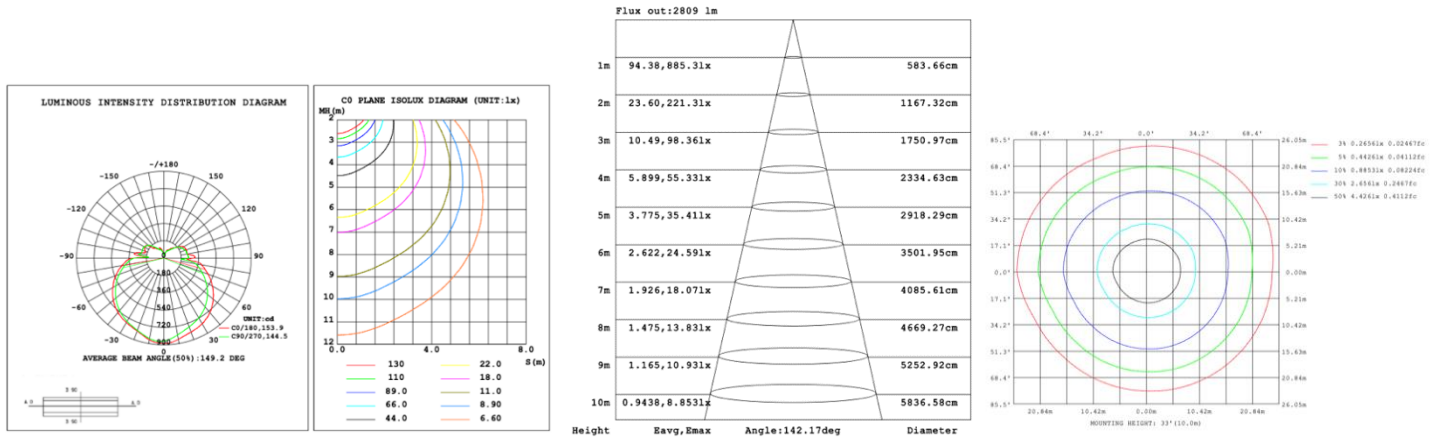

**SB-D06D Canopy mount with cables fixed directly into the ceiling, direct lighting.**

**PHOTOMETRIC: Direct Illumination (Testing for single ring only)**

**15.75" 20W @ 4000K**

**23.62" 30W @ 4000K**

**31.50" 40W @ 4000K**

**39.37" 50W @ 4000K**

**47.24" 60W @ 4000K**

**59.06" 70W @ 4000K**

**70.87" 80W @ 4000K**

Flux out: 3776 lm

Height	Eavg, Emax	Angle: 137.34deg	Diameter
1m	177.1, 1280 lx		512.17cm
2m	44.28, 319.91 lx		1024.34cm
3m	19.68, 142.21 lx		1536.51cm
4m	11.07, 79.97 lx		2048.68cm
5m	7.085, 51.18 lx		2560.86cm
6m	4.920, 35.54 lx		3073.03cm
7m	3.615, 26.11 lx		3585.20cm
8m	2.768, 19.99 lx		4097.37cm
9m	2.187, 15.80 lx		4609.54cm
10m	1.771, 12.80 lx		5121.71cm