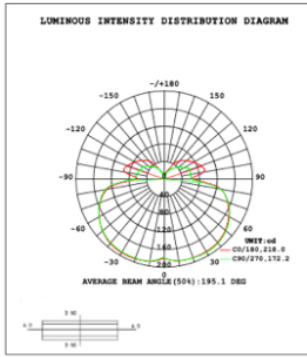

PHOTOMETRIC: Direct Illumination (Testing for single ring only)

15.75" 20W @ 4000K