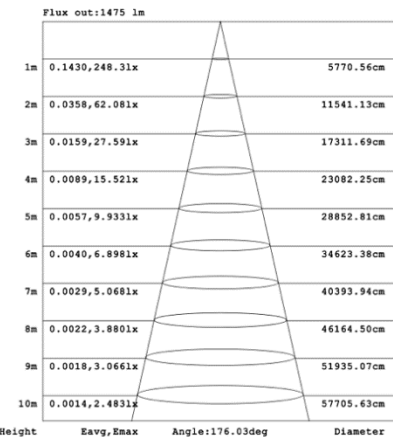

**DIMENSIONS & WEIGHTS: Canopy Size for ZigBee & DMX: 15.75" x 2.76"**

**SB-D06A Canopy mount with direct lighting.**

**SB-D06B Canopy mount with direct lighting.**

**SB-D06C Canopy mount with cables fixed directly into the ceiling, direct lighting.**

**SB-D06D Canopy mount with cables fixed directly into the ceiling, direct lighting.**

**PHOTOMETRIC: Direct Illumination (Testing for single ring only)**

**15.75" 20W @ 4000K**

**23.62" 30W @ 4000K**

**31.50" 40W @ 4000K**

**39.37" 50W @ 4000K**

**47.24" 60W @ 4000K**

**59.06" 70W @ 4000K**

**70.87" 80W @ 4000K**

Flux out: 3776 lm

Height	Eavg, Emax	Angle: 137.34deg	Diameter
1m	177.1, 1280 lx		512.17cm
2m	44.28, 319.91 lx		1024.34cm
3m	19.68, 142.21 lx		1536.51cm
4m	11.07, 79.97 lx		2048.68cm
5m	7.085, 51.18 lx		2560.86cm
6m	4.920, 35.54 lx		3073.03cm
7m	3.615, 26.11 lx		3585.20cm
8m	2.768, 19.99 lx		4097.37cm
9m	2.187, 15.80 lx		4609.54cm
10m	1.771, 12.80 lx		5121.71cm