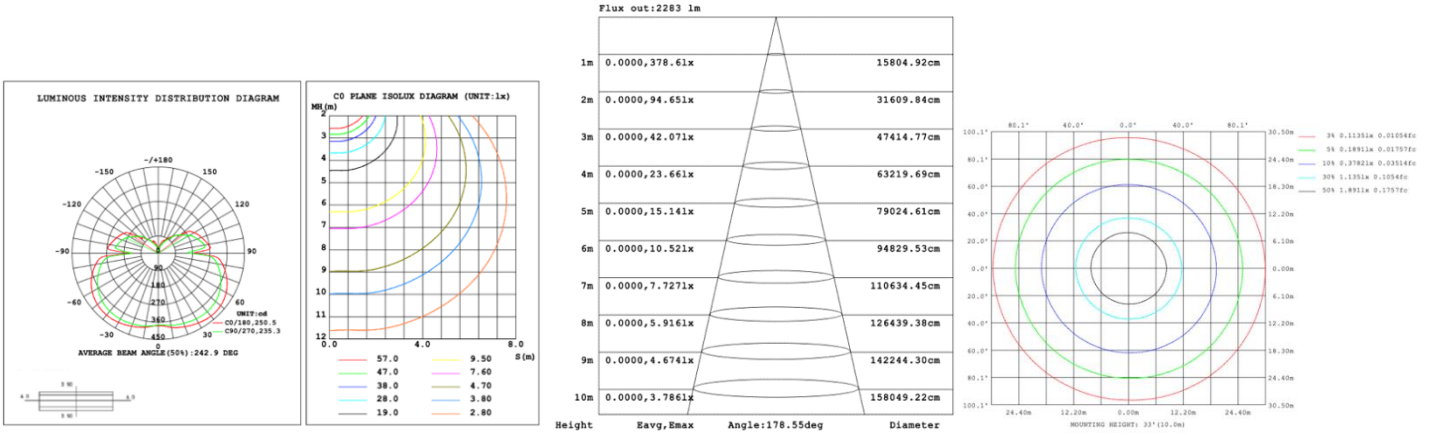

**SB-D06D Canopy mount with cables fixed directly into the ceiling, direct lighting.**

**PHOTOMETRIC: Direct Illumination (Testing for single ring only)**

**15.75" 20W @ 4000K**

**23.62" 30W @ 4000K**

**31.50" 40W @ 4000K**

**39.37" 50W @ 4000K**

**47.24" 60W @ 4000K**

**59.06" 70W @ 4000K**

**70.87" 80W @ 4000K**

Flux out: 3776 lm

Height	Eavg, Emax	Angle: 137.34deg	Diameter
1m	177.1, 1280 lx		512.17cm
2m	44.28, 319.91 lx		1024.34cm
3m	19.68, 142.21 lx		1536.51cm
4m	11.07, 79.97 lx		2048.68cm
5m	7.085, 51.18 lx		2560.86cm
6m	4.920, 35.54 lx		3073.03cm
7m	3.615, 26.11 lx		3585.20cm
8m	2.768, 19.99 lx		4097.37cm
9m	2.187, 15.80 lx		4609.54cm
10m	1.771, 12.80 lx		5121.71cm