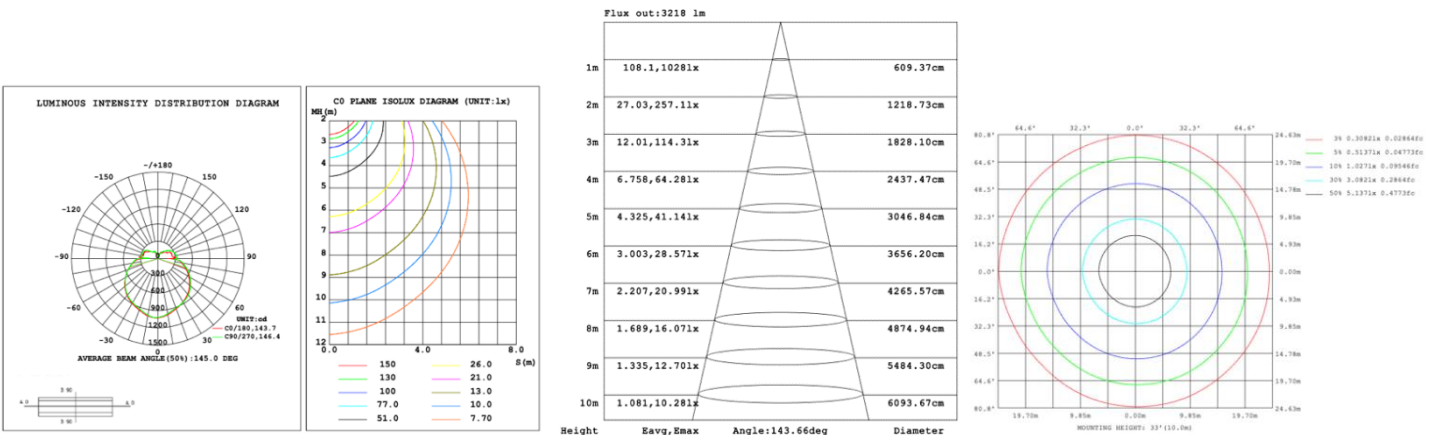

**SB-D06D Canopy mount with cables fixed directly into the ceiling, direct lighting.**

**PHOTOMETRIC: Direct Illumination (Testing for single ring only)**

**15.75" 20W @ 4000K**

**23.62" 30W @ 4000K**

**31.50" 40W @ 4000K**

**39.37" 50W @ 4000K**

**47.24" 60W @ 4000K**

**59.06" 70W @ 4000K**

**70.87" 80W @ 4000K**

Flux out: 3776 lm

Height	Eavg, Emax	Angle: 137.34deg	Diameter
1m	177.1, 1280 lx		512.17cm
2m	44.28, 319.91 lx		1024.34cm
3m	19.68, 142.21 lx		1536.51cm
4m	11.07, 79.97 lx		2048.68cm
5m	7.085, 51.18 lx		2560.86cm
6m	4.920, 35.54 lx		3073.03cm
7m	3.615, 26.11 lx		3585.20cm
8m	2.768, 19.99 lx		4097.37cm
9m	2.187, 15.80 lx		4609.54cm
10m	1.771, 12.80 lx		5121.71cm