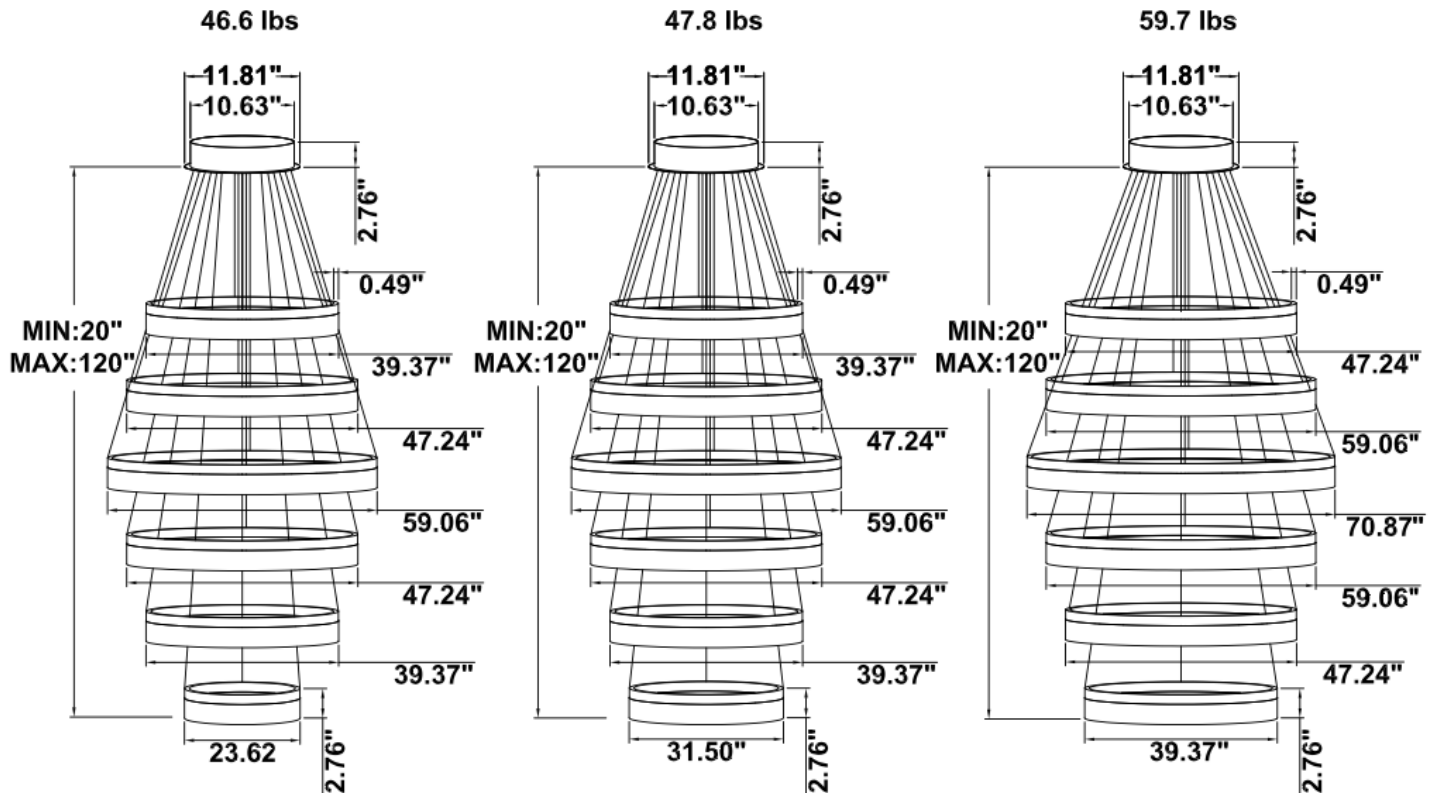

### FEATURES

- 5-year limited warranty.
- Ships assembled.
- Illumination direct.
- Extruded aluminum housing up to 70.87", 1 continuous ring without joints.
- Lens: White frosted acrylic diffuser, Glare-free
- Fixture delivered lumens per watt ratio up to 80 LPW not including RGBW.
- 10' standard adjustable aircraft cables/thin power cord adjust by push button grippers, custom length available.
- Can be remote driver mounted or driver concealed within the canopy, can be mounted on sloped ceiling.
- Over 50 lbs fixture must be installed using a U.L. listed outlet box or supported independently of the outlet box

**DIMENSIONS & WEIGHTS: Canopy Size for ZigBee & DMX: 15.75" x 2.76"**

**SB-D06A Canopy mount with direct lighting.**

**SB-D06B Canopy mount with direct lighting.**

**SB-D06C Canopy mount with cables fixed directly into the ceiling, direct lighting.**

**39.37" 50W @ 4000K**

**47.24" 60W @ 4000K**

**59.06" 70W @ 4000K**

**70.87" 80W @ 4000K**

Flux out: 3776 lm

Height	Eavg, Emax	Angle: 137.34deg	Diameter
1m	177.1, 1280 lx		512.17cm
2m	44.28, 319.91 lx		1024.34cm
3m	19.68, 142.21 lx		1536.51cm
4m	11.07, 79.97 lx		2048.68cm
5m	7.085, 51.18 lx		2560.86cm
6m	4.920, 35.54 lx		3073.03cm
7m	3.615, 26.11 lx		3585.20cm
8m	2.768, 19.99 lx		4097.37cm
9m	2.187, 15.80 lx		4609.54cm
10m	1.771, 12.80 lx		5121.71cm