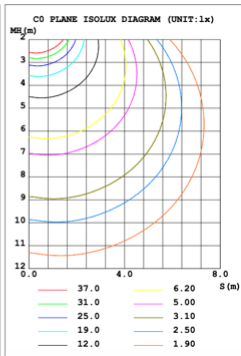

**DIMENSIONS & WEIGHTS: Canopy Size for ZigBee & DMX: 15.75" x 2.76"**

**SB-D06A Canopy mount with direct lighting.**

**SB-D06B Canopy mount with direct lighting.**

**SB-D06C Canopy mount with cables fixed directly into the ceiling, direct lighting.**

**SB-D06D Canopy mount with cables fixed directly into the ceiling, direct lighting.**

**PHOTOMETRIC: Direct Illumination (Testing for single ring only)**

**15.75" 20W @ 4000K**

**23.62" 30W @ 4000K**

**31.50" 40W @ 4000K**

**39.37" 50W @ 4000K**

**47.24" 60W @ 4000K**

**59.06" 70W @ 4000K**

**70.87" 80W @ 4000K**

Flux out: 3776 lm

Height	Eavg, Emax	Angle: 137.34deg	Diameter
1m	177.1, 1280 lx		512.17cm
2m	44.28, 319.91 lx		1024.34cm
3m	19.68, 142.21 lx		1536.51cm
4m	11.07, 79.97 lx		2048.68cm
5m	7.085, 51.18 lx		2560.86cm
6m	4.920, 35.54 lx		3073.03cm
7m	3.615, 26.11 lx		3585.20cm
8m	2.768, 19.99 lx		4097.37cm
9m	2.187, 15.80 lx		4609.54cm
10m	1.771, 12.80 lx		5121.71cm