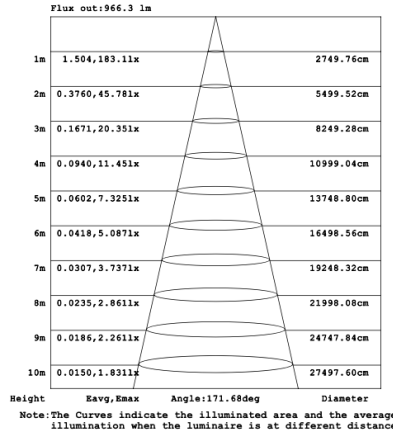

PHOTOMETRIC: Direct Illumination (Testing for single ring only)

15.75" 20W @ 4000K