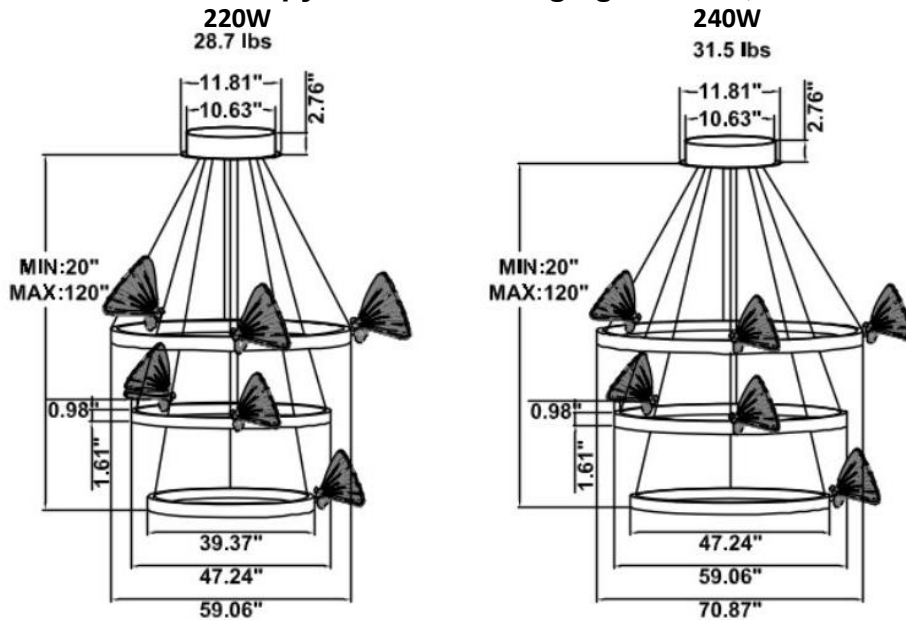

SB-S103A Canopy mount with ring light inside, 6 Val Gardena fixtures attached to the ring.