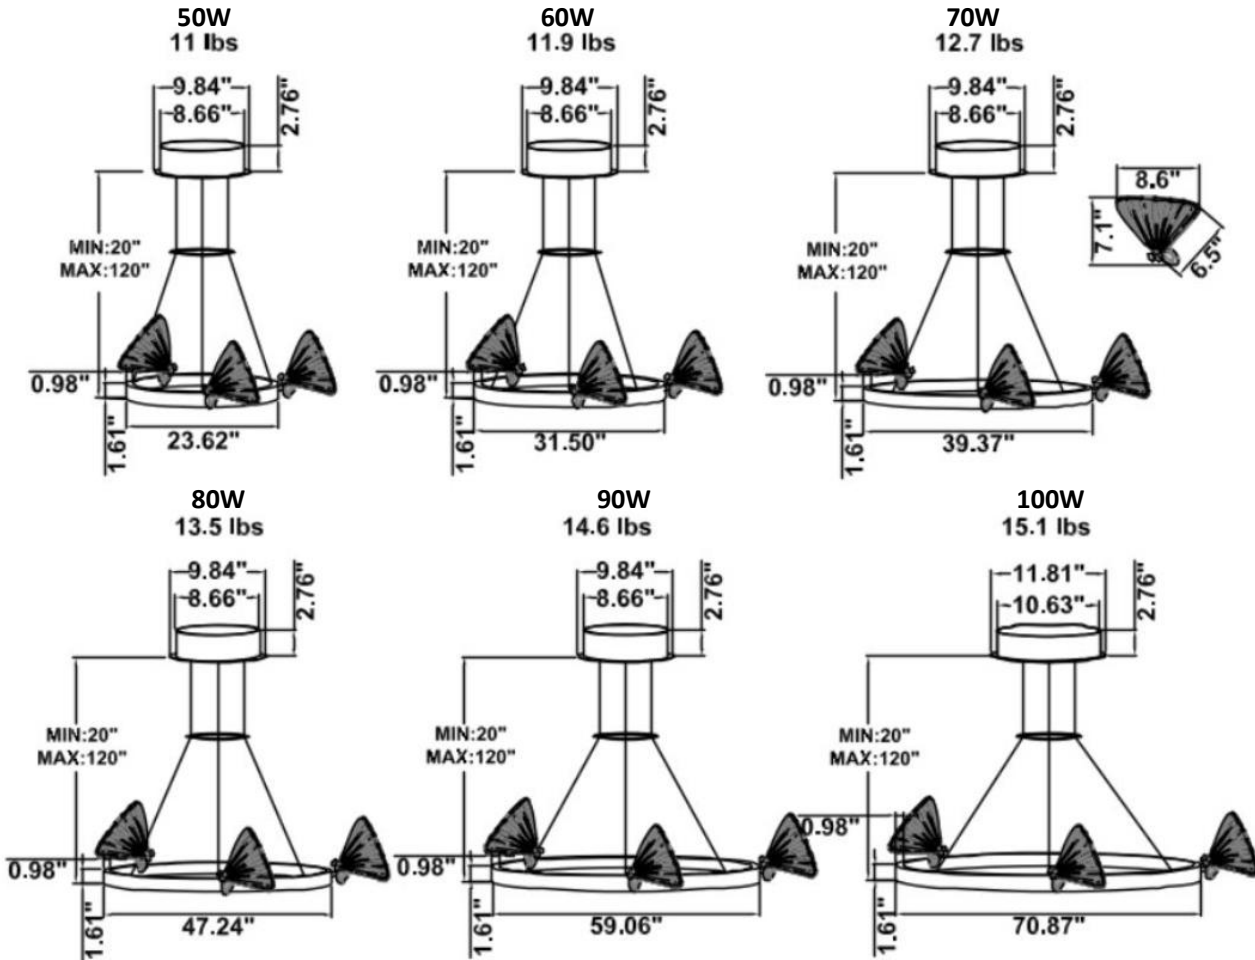

SB-S101D Canopy mount with accent ring, light inside, 3 Val Gardena fixtures attached to the ring.