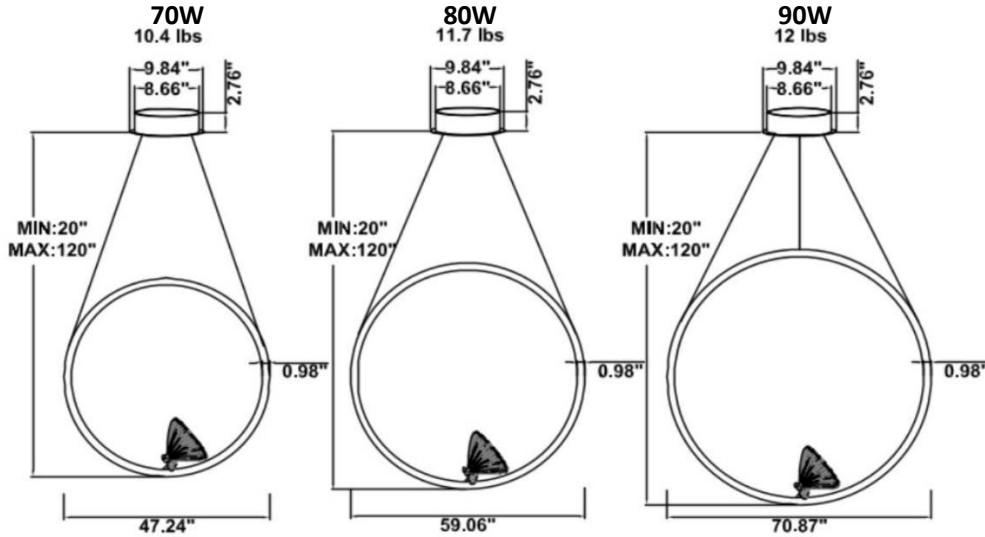

SB-S101B Canopy mount with ring light outside, 1 Val Gardena fixture attached to the ring.