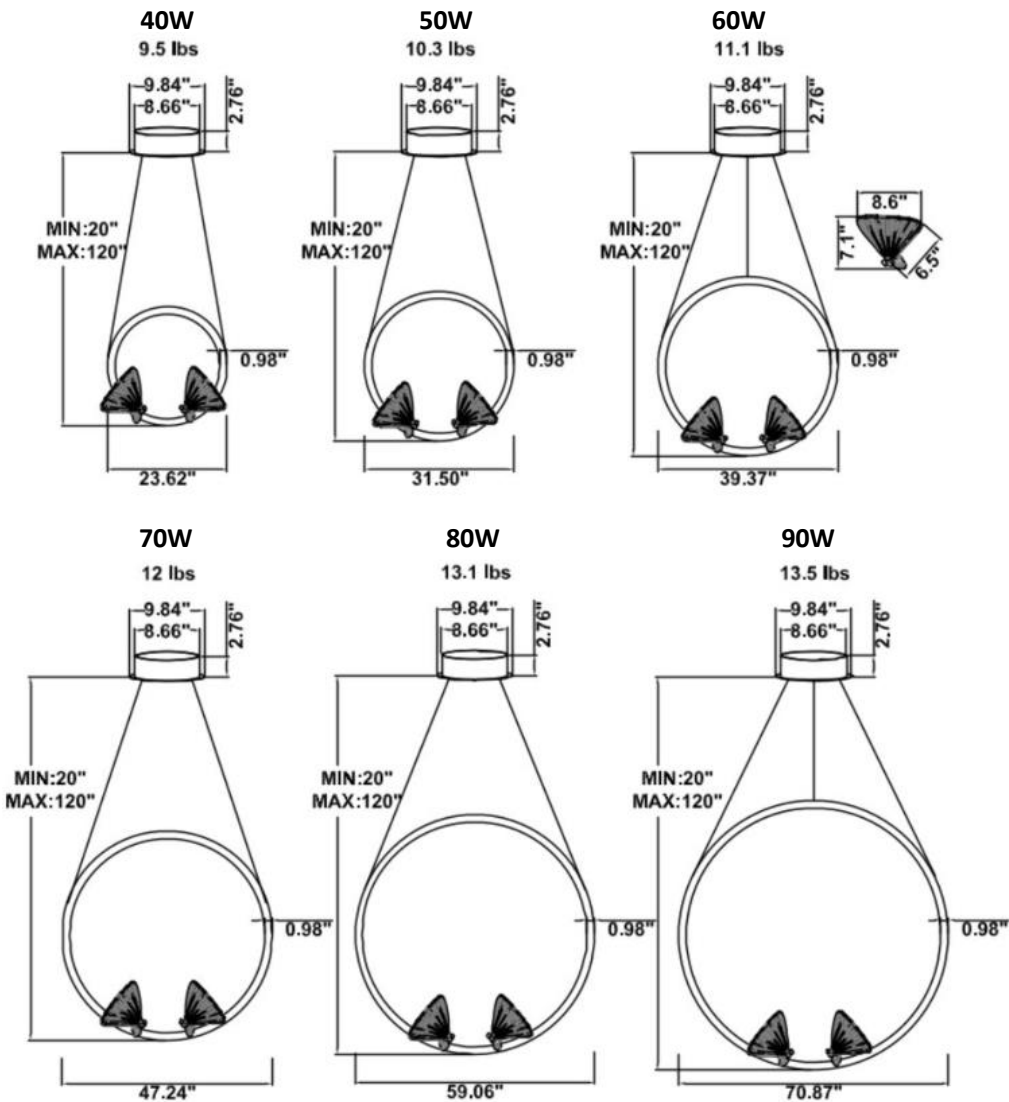

SB-S101C Canopy mount with ring light outside, 2 Val Gardena fixtures attached to the ring.