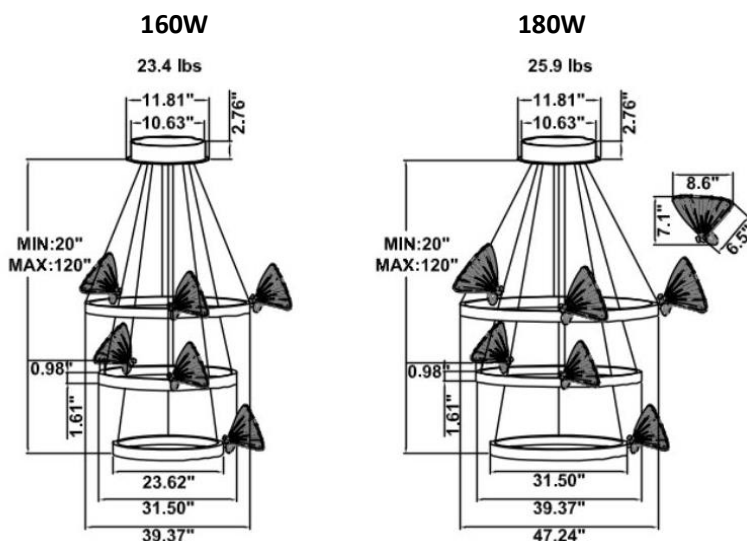

SB-S103A Canopy mount with ring light inside, 6 Val Gardena fixtures attached to the ring.