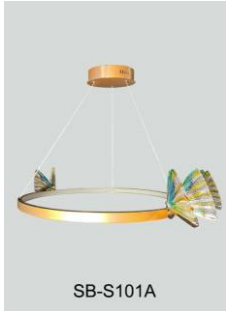

[View Courchevel on website](#) [View Video](#) [View application photos](#)

Courchevel

PRODUCT DESCRIPTION

Introducing the Courchevel, crafted with acrylic Val Gardena butterflies featuring suspended air bubbles, delicately placed on Kimberley rings. Choose from customizable configurations; each butterfly body comes with a gold or chrome finish, measuring 8.6" x 6.5" and weighing 2.0 lbs. Personalize your selection with over 6,500 color finishes to seamlessly blend into any space, complemented by customizable cable lengths. Enjoy versatile lighting options including adjustable positioning inside or outside on Kimberley rings, selectable color temperatures, tunable white, dimmable features, and RGB options. Available in sizes ranging from 23.62" to 70.87", these luminaires offer endless illumination solutions. Ideal for upscale residential, boutique commercial, and luxury hospitality settings. Shipped fully assembled for convenience.

FEATURES

- 5-year limited warranty.
- Ships assembled.
- Illumination direct/indirect and lighting outside.
- Size from 23.62" up to 70.87".
- White frosted acrylic diffuser, Glare-free lens.
- Fixture delivered lumens per watt ratio up to 75 LPW, 80 LPW for Val Gardena not including RGBW.
- 10' standard adjustable aircraft cables/power cord adjust by push button grippers, custom length available.
- Can be remote driver mounted or driver concealed within the canopy, can be mounted on sloped ceiling.

PARTS PACKED WITH STANDARD FIXTURE

- Plastic Anchors, Screws, Wire Connectors
- CCT Selector Switch

Selectable CCT

SB-S101A

SB-S101B

SB-S101C

SB-S101D

SB-S102A