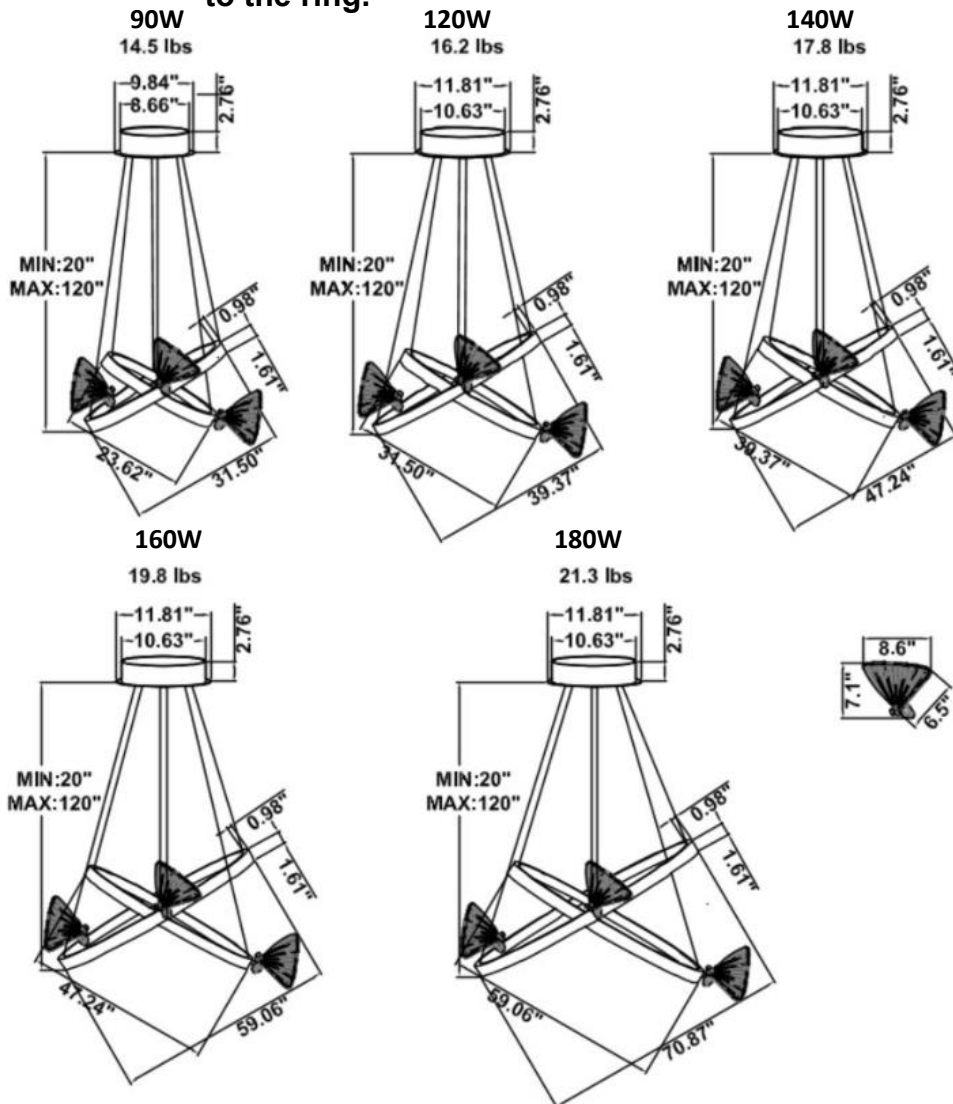

SB-S102C Canopy mount with swivelled rings, light inside, 3 Val Gardena fixtures attached to the ring.