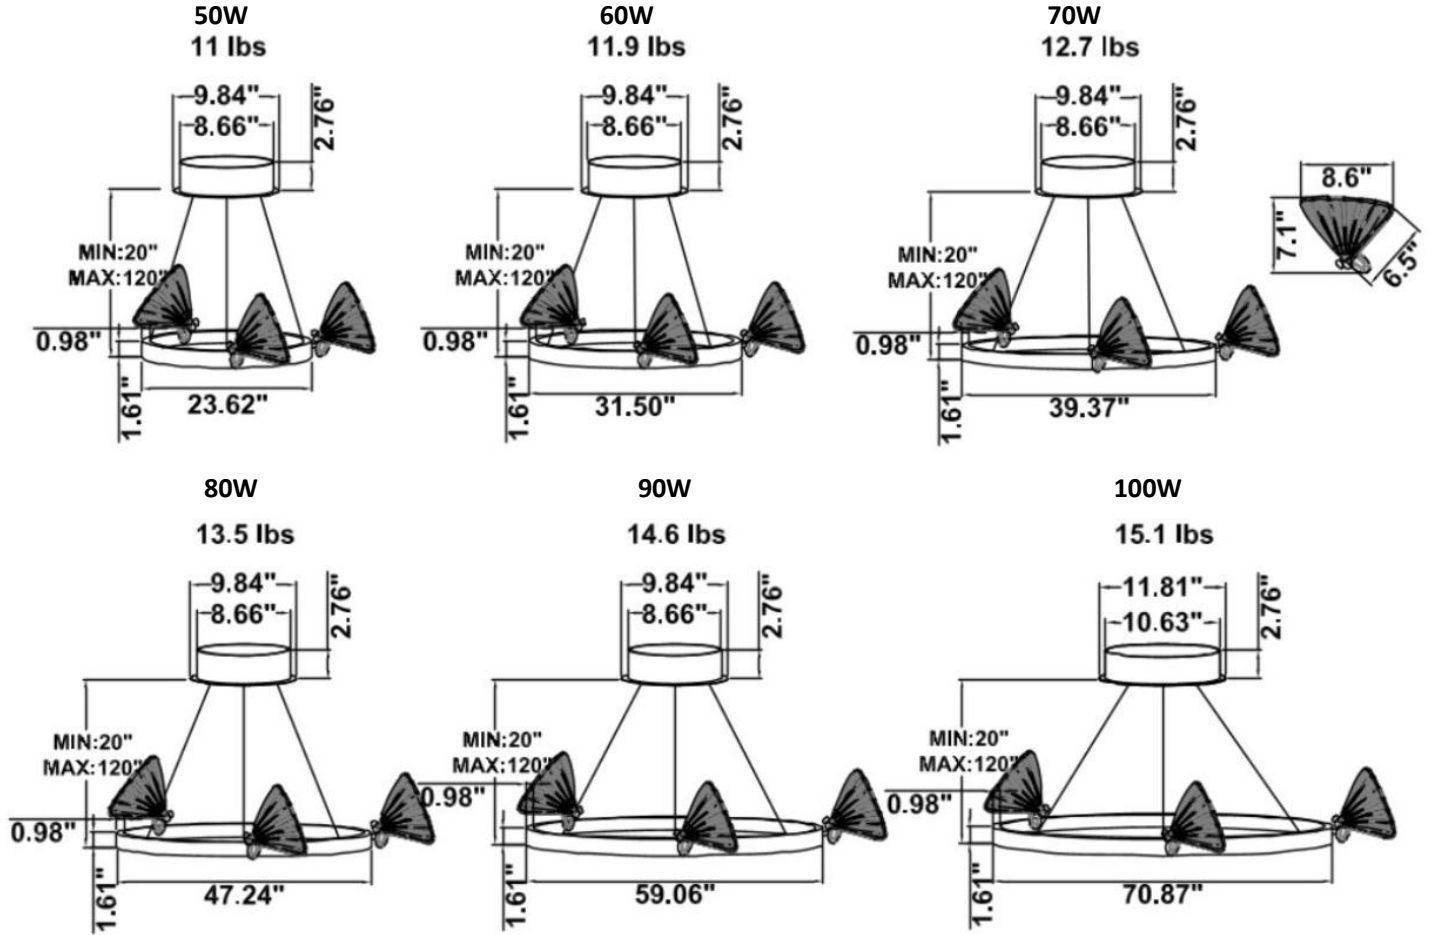

DIMENSIONS & WEIGHTS: Canopy Size for ZigBee & DMX: 15.75" x 2.76"

SB-S101A Canopy mount with ring light inside, 3 Val Gardena fixtures attached to the ring.

SB-S101B Canopy mount with ring light outside, 1 Val Gardena fixture attached to the ring.