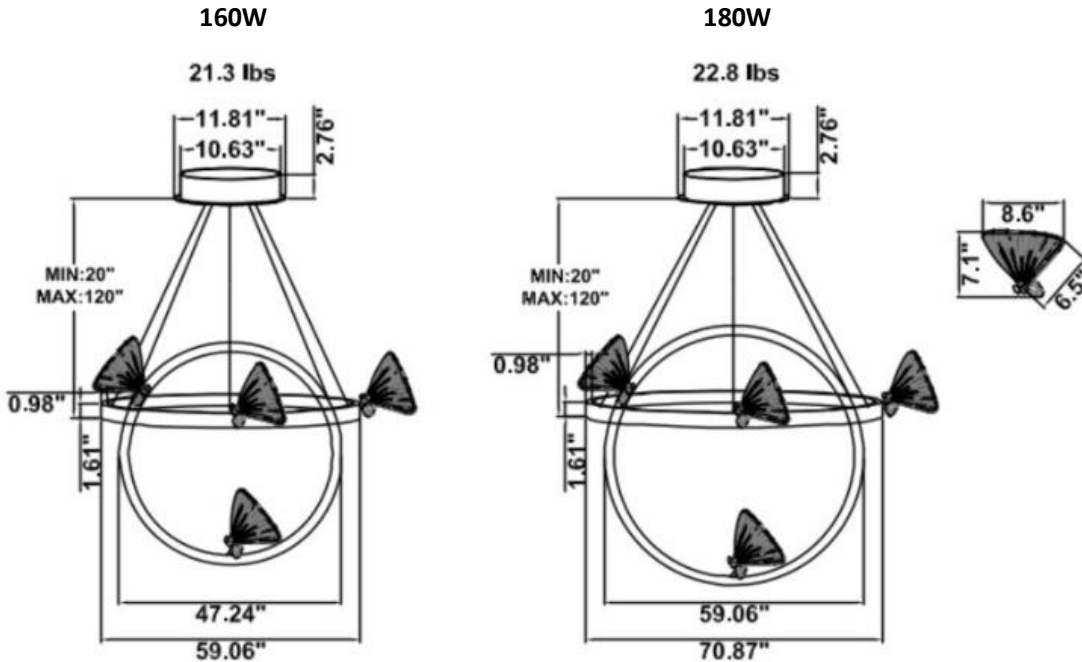

SB-S102A Canopy mount with outer ring light outside, inner ring light inside, 4 Val Gardena fixtures attached to the ring.