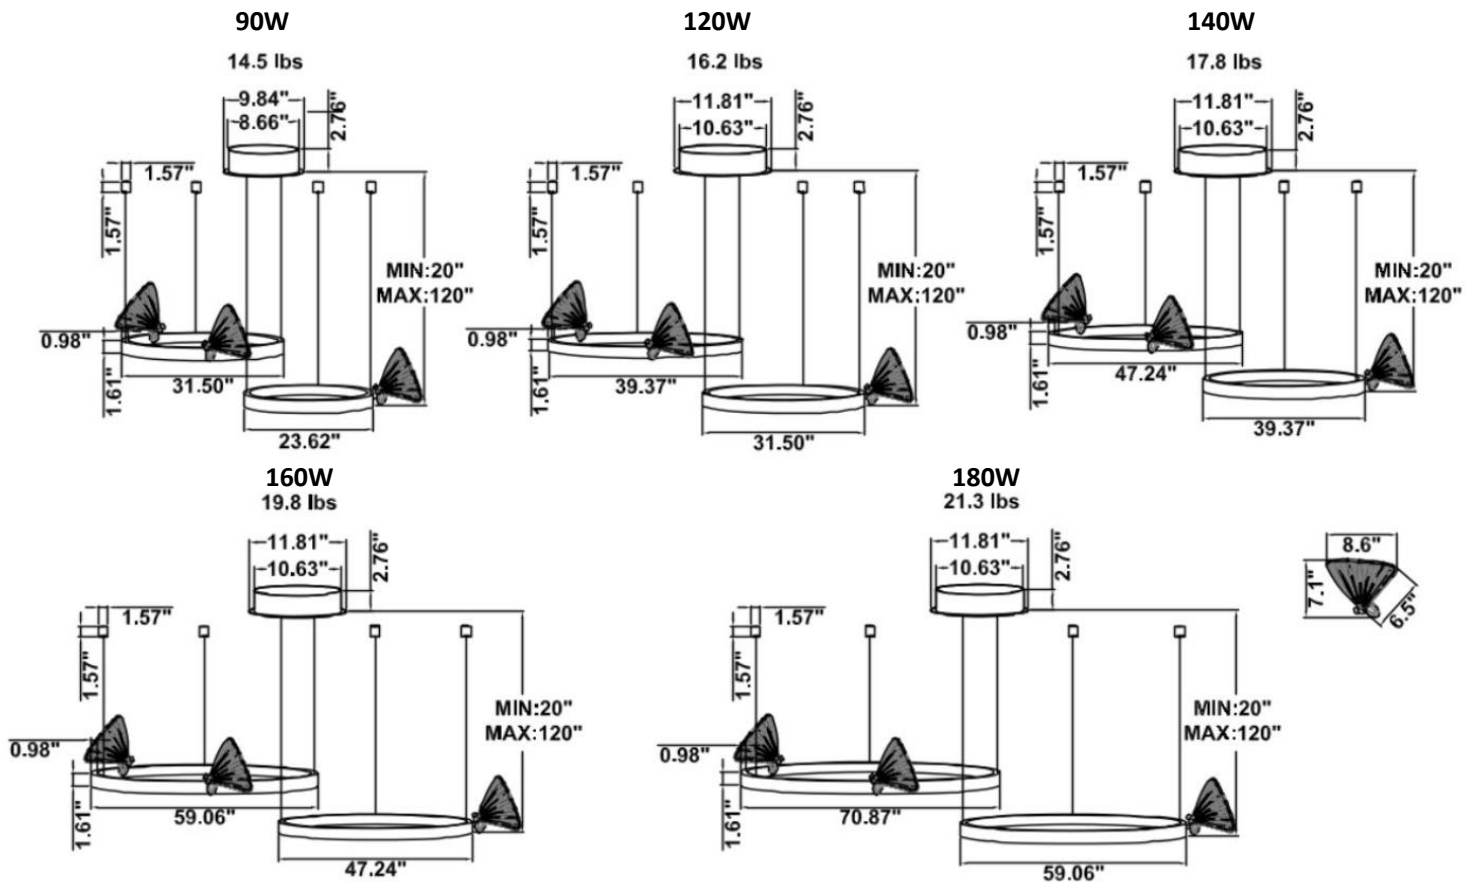

SB-S102B Canopy mount with ring light inside, 3 Val Gardena fixtures attached to the ring.