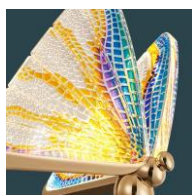

[View Courchevel on website](#) [View Video](#) [View application photos](#)

Courchevel

PRODUCT DESCRIPTION

Introducing the Courchevel, crafted with acrylic Val Gardena butterflies featuring suspended air bubbles, delicately placed on Kimberley rings. Choose from customizable configurations; each butterfly body comes with a gold or chrome finish, measuring 8.6" x 6.5" and weighing 2.0 lbs. Personalize your selection with over 6,500 color finishes to seamlessly blend into any space, complemented by customizable cable lengths. Enjoy versatile lighting options including adjustable positioning inside or outside on Kimberley rings, selectable color temperatures, tunable white, dimmable features, and RGB options. Available in sizes ranging from 23.62" to 70.87", these luminaires offer endless illumination solutions. Ideal for upscale residential, boutique commercial, and luxury hospitality settings. Shipped fully assembled for convenience.

RING STANDARD COLOR FINISHES

BUTTERFLY WING AND BODY COLOR FINISHES

C=Clear wing with gold body

G=Gold wing with gold body

S=Clear wing with chrome body

Discover beyond our standard hues with over 6,500 [finishes and colors](#) available for your luminaire, including precise color matching, NFL team colors, and custom RAL finishes. Elevate your design with metallic, sparkle, or transparent textures for a touch of individuality. Explore our most popular selections below and contact our factory for personalized quotes.