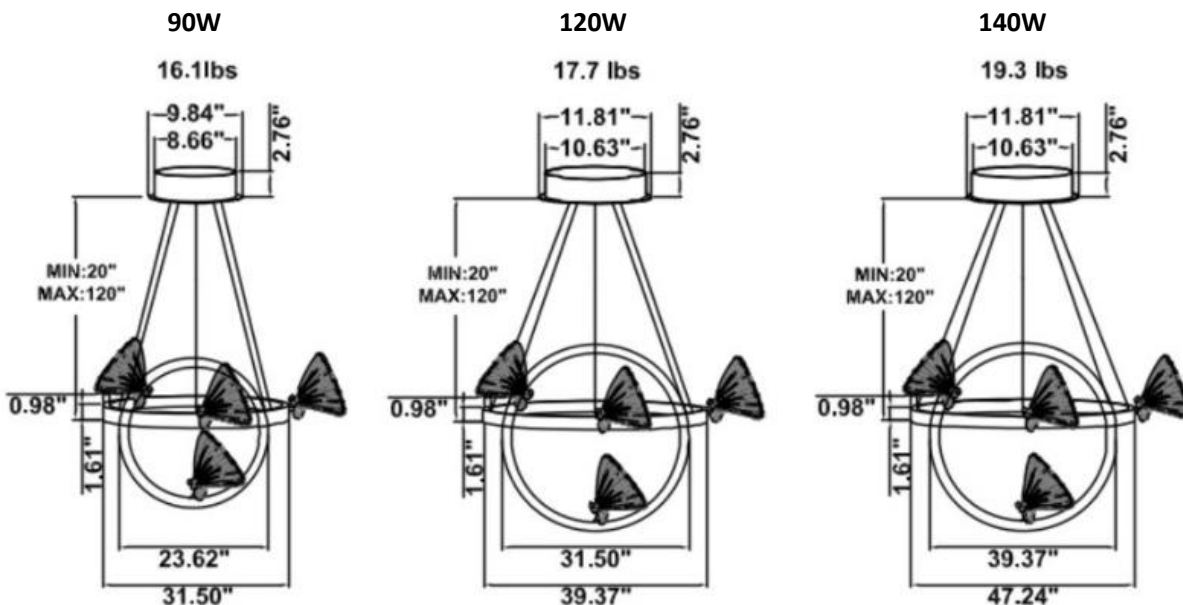

SB-S102A Canopy mount with outer ring light outside, inner ring light inside, 4 Val Gardena fixtures attached to the ring.