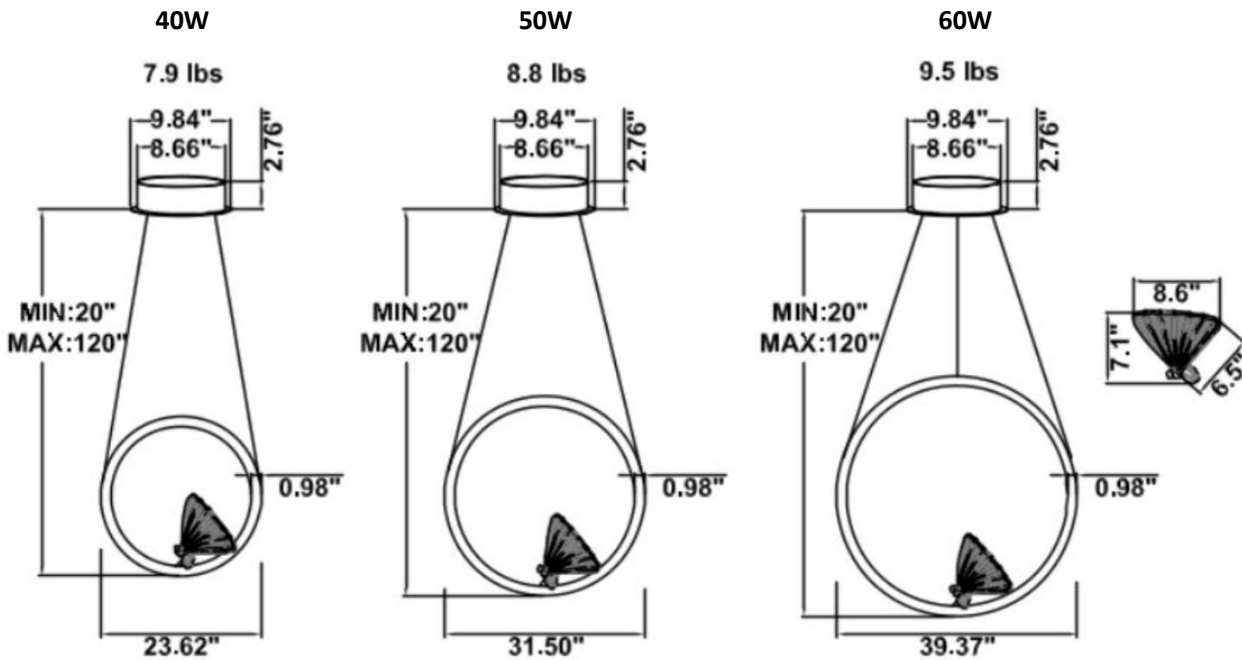

[View Courchevel on website](#) [View Video](#) [View application photos](#)

Courchevel

PRODUCT DESCRIPTION

Introducing the Courchevel, crafted with acrylic Val Gardena butterflies featuring suspended air bubbles, delicately placed on Kimberley rings. Choose from customizable configurations; each butterfly body comes with a gold or chrome finish, measuring 8.6" x 6.5" and weighing 2.0 lbs. Personalize your selection with over 6,500 color finishes to seamlessly blend into any space, complemented by customizable cable lengths. Enjoy versatile lighting options including adjustable positioning inside or outside on Kimberley rings, selectable color temperatures, tunable white, dimmable features, and RGB options. Available in sizes ranging from 23.62" to 70.87", these luminaires offer endless illumination solutions. Ideal for upscale residential, boutique commercial, and luxury hospitality settings. Shipped fully assembled for convenience.

FEATURES

- 5-year limited warranty.
- Ships assembled.
- Illumination direct/indirect and lighting outside.
- Size from 23.62" up to 70.87".
- White frosted acrylic diffuser, Glare-free lens.
- Fixture delivered lumens per watt ratio up to 75 LPW, 80 LPW for Val Gardena not including RGBW.
- 10' standard adjustable aircraft cables/power cord adjust by push button grippers, custom length available.
- Can be remote driver mounted or driver concealed within the canopy, can be mounted on sloped ceiling.

DIMENSIONS & WEIGHTS: Canopy Size for ZigBee & DMX: 15.75" x 2.76"

SB-S101A Canopy mount with ring light inside, 3 Val Gardena fixtures attached to the ring.

SB-S101B Canopy mount with ring light outside, 1 Val Gardena fixture attached to the ring.