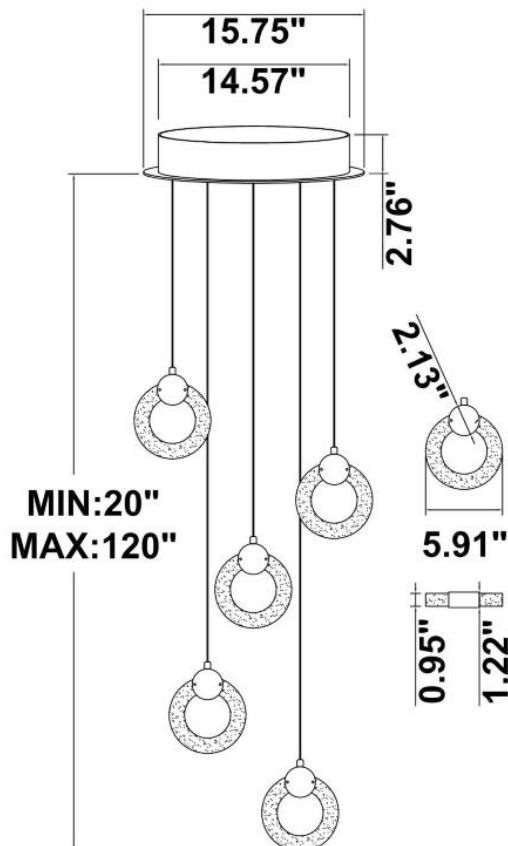

### FEATURES

- 5-years limited warranty.
- 360-degree illumination.
- Ships Assembled
- Fixture delivered lumens per watt ratio 45 LPW.
- Customize color temperatures and adjust lumen output, RGB, Tunable White available.
- Gold finish for individual light as standard, custom colors are available for the canopy.
- 10' standard adjustable aircraft cables/thin power cord adjust by push button grippers, custom length available.
- Can be remote driver mounted or driver concealed within the canopy, can be mounted on sloped ceiling.

## EMERGENCY BATTERY OPTIONS

[SEE SPEC](#)

PICTURE	MODEL NUMBER	DESCRIPTION
	SB-EBP/5W/B	Factory installed Remote Emergency Battery Pack 5W 90 minutes
	SB-EBP/10.7W/B	Factory installed Remote Emergency Battery Pack 10.7W 90 minutes
	SB-EBP/17W/B	Factory installed Remote Emergency Battery Pack 17W 90 minutes

## RGB/TUNABLE WHITE SMART CONTROL

[SEE SPEC AND VIDEO](#)

## DIMENSION & WEIGHT:

**13.1 lbs**

**PHOTOMETRIC: Test report for 1 light only**