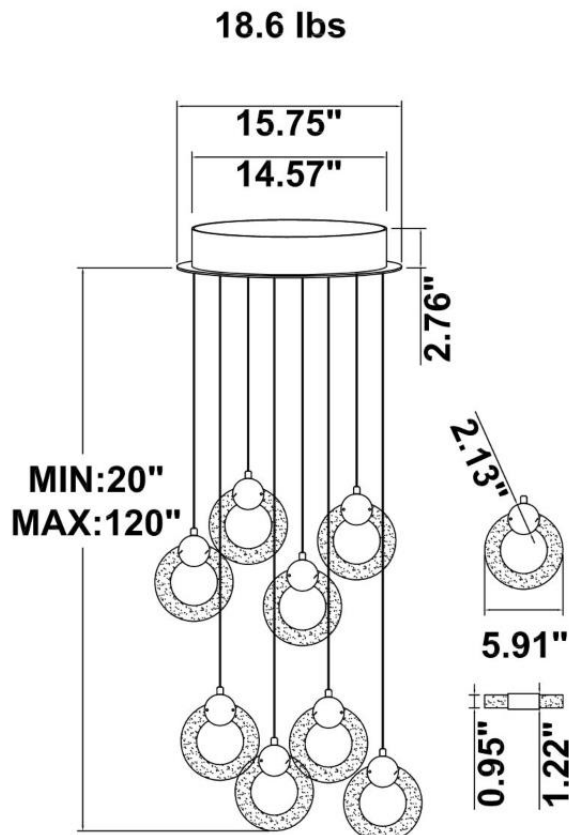

[View Malbun 8 on website](#)

[View Video](#)

[View application photo](#)

Malbun SB-M08A40W

PRODUCT DESCRIPTION

Introducing "MALBUN," capturing the ethereal beauty of a perfect raindrop. This stunning collection features a bright LED module installed inside polished gold metal, radiating from the center of the luxuriously thick 1.0" diameter, 6.0" crystal, weighing 1.43 pounds when illuminated. Choose from configurations ranging from 5 to 14 lights or customize the number of lights to suit your design. Personalize your selection with custom color finishes and suspension cable lengths, tailored to your space. Enjoy versatile lighting options with selectable color temperatures (3000K/3500K/4000K) or (2700K/3500K/4000K) via a selector switch or CCT tunable/dimmable features. Shipped fully assembled for your convenience.

FEATURES

- 5-years limited warranty.
- 360-degree illumination.
- Ships Assembled
- Fixture delivered lumens per watt ratio 45 LPW.
- Customize color temperatures and adjust lumen output, RGB, Tunable White available.
- Gold finish for individual light as standard, custom colors are available for the canopy.
- 10' standard adjustable aircraft cables/thin power cord adjust by push button grippers, custom length available.
- Can be remote driver mounted or driver concealed within the canopy, can be mounted on sloped ceiling.

LUMEN OUTPUT

Model Number	Number of lights	Wattage	Kevin	Lumen
SB-M08A50W	8	40W	3000K/3500K/4000K or 2700K/3500K/4000K selectable	1800 lm

EMERGENCY BATTERY OPTIONS

[SEE SPEC](#)

PICTURE	MODEL NUMBER	DESCRIPTION
	SB-EBP/5W/B	Factory installed Remote Emergency Battery Pack 5W 90 minutes
	SB-EBP/10.7W/B	Factory installed Remote Emergency Battery Pack 10.7W 90 minutes
	SB-EBP/17W/B	Factory installed Remote Emergency Battery Pack 17W 90 minutes

DIMENSION & WEIGHT:

PHOTOMETRIC: Test report for 1 light only