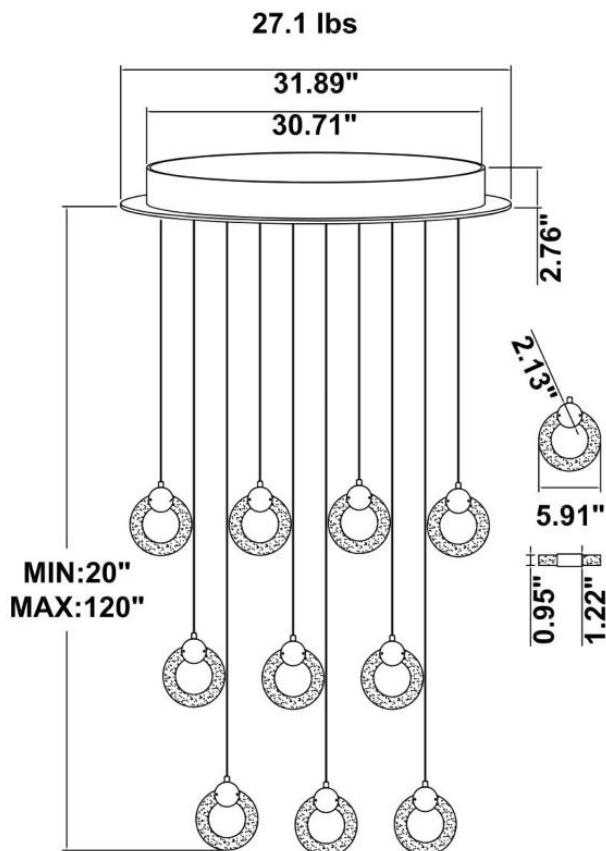

## EMERGENCY BATTERY OPTIONS

[SEE SPEC](#)

PICTURE	MODEL NUMBER	DESCRIPTION
	SB-EBP/5W/B	Factory installed Remote Emergency Battery Pack 5W 90 minutes
	SB-EBP/10.7W/B	Factory installed Remote Emergency Battery Pack 10.7W 90 minutes
	SB-EBP/17W/B	Factory installed Remote Emergency Battery Pack 17W 90 minutes

## DIMENSION & WEIGHT:

**PHOTOMETRIC: Test report for 1 light only**