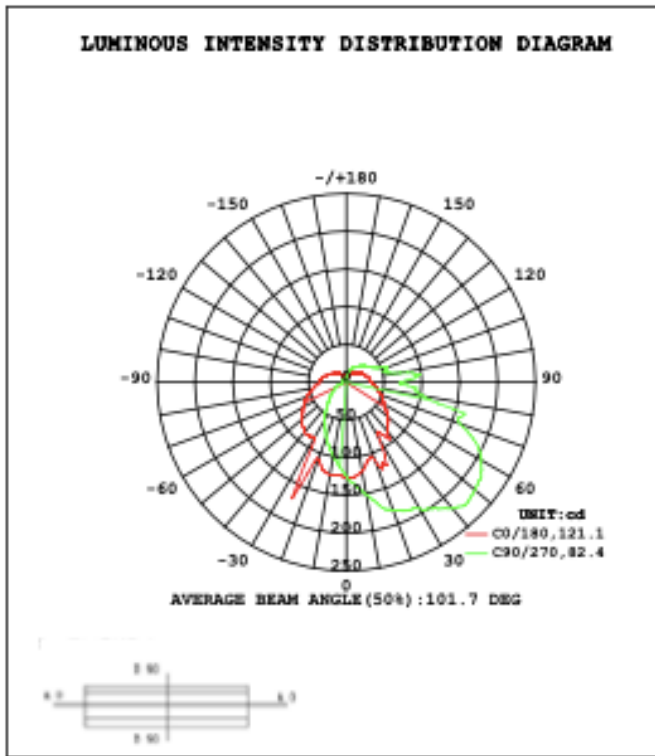

## RGB/TUNABLE WHITE SMART CONTROL

[SEE SPEC AND VIDEO](#)

## DIMENSION & WEIGHT:

**PHOTOMETRIC: Test report for 1 light**

Flux out: 174.7 lm

Height	Eavg, Emax	Angle: 82.40deg	Diameter
1m	68.59, 153.81x		175.10cm
2m	17.15, 38.451x		350.20cm
3m	7.621, 17.091x		525.30cm
4m	4.287, 9.6111x		700.40cm
5m	2.744, 6.1511x		875.49cm
6m	1.905, 4.2721x		1050.59cm
7m	1.400, 3.1381x		1225.69cm
8m	1.072, 2.4031x		1400.79cm
9m	0.8468, 1.8991x		1575.89cm
10m	0.6859, 1.5381x		1750.99cm

Note: The Curves indicate the illuminated area and the average illumination when the luminaire is at different distance.