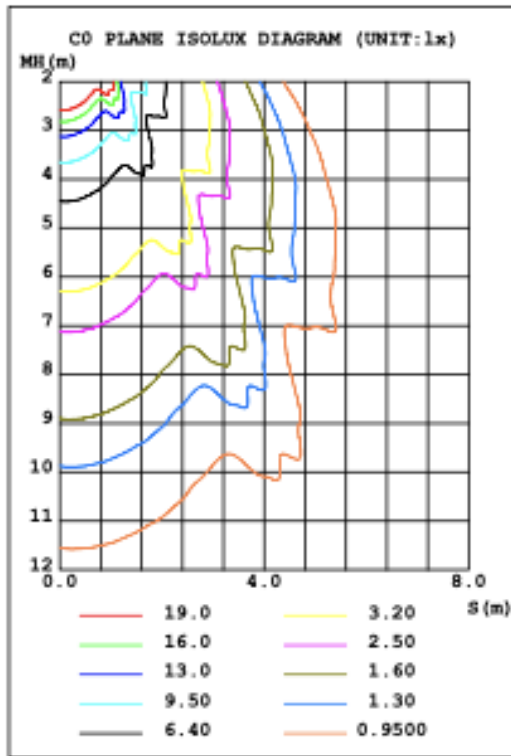

## RGB/TUNABLE WHITE SMART CONTROL

[SEE SPEC AND VIDEO](#)

## DIMENSION & WEIGHT:

**PHOTOMETRIC: Test report for 1 light**

Flux out: 174.7 lm

Height	Eavg, Emax	Angle: 82.40deg	Diameter
1m	68.59, 153.81x		175.10cm
2m	17.15, 38.451x		350.20cm
3m	7.621, 17.091x		525.30cm
4m	4.287, 9.6111x		700.40cm
5m	2.744, 6.1511x		875.49cm
6m	1.905, 4.2721x		1050.59cm
7m	1.400, 3.1381x		1225.69cm
8m	1.072, 2.4031x		1400.79cm
9m	0.8468, 1.8991x		1575.89cm
10m	0.6859, 1.5381x		1750.99cm

Note: The Curves indicate the illuminated area and the average illumination when the luminaire is at different distance.