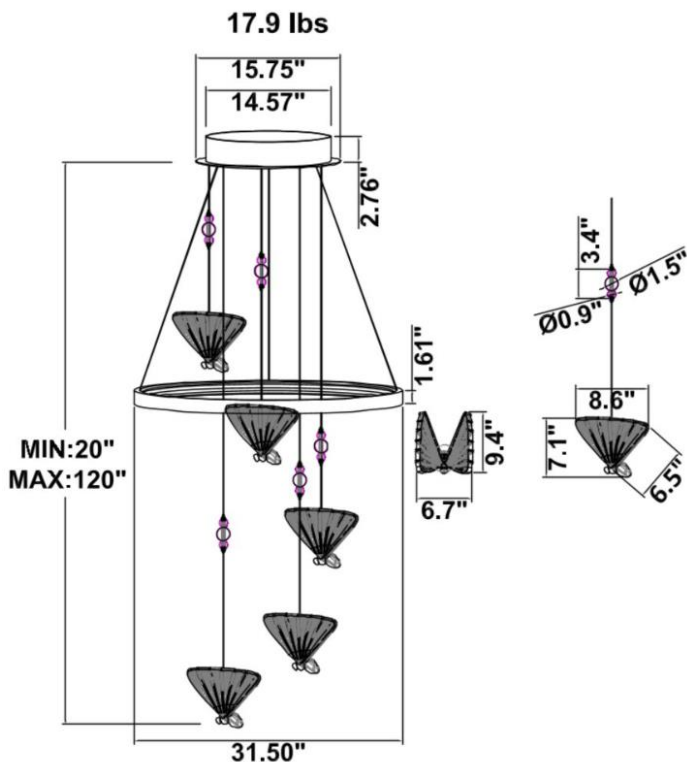

## EMERGENCY BATTERY OPTIONS

[SEE SPEC](#)

PICTURE	MODEL NUMBER	DESCRIPTION
	SB-EBP/5W/B	Factory installed Remote Emergency Battery Pack 5W 90 minutes
	SB-EBP/10.7W/B	Factory installed Remote Emergency Battery Pack 10.7W 90 minutes
	SB-EBP/17W/B	Factory installed Remote Emergency Battery Pack 17W 90 minutes

## DIMENSION & WEIGHT:

**PHOTOMETRIC: Test report for 1 light**

Flux out: 174.7 lm

Height	Eavg, Emax	Angle: 82.40deg	Diameter
1m	68.59, 153.81x		175.10cm
2m	17.15, 38.451x		350.20cm
3m	7.621, 17.091x		525.30cm
4m	4.287, 9.6111x		700.40cm
5m	2.744, 6.1511x		875.49cm
6m	1.905, 4.2721x		1050.59cm
7m	1.400, 3.1381x		1225.69cm
8m	1.072, 2.4031x		1400.79cm
9m	0.8468, 1.8991x		1575.89cm
10m	0.6859, 1.5381x		1750.99cm