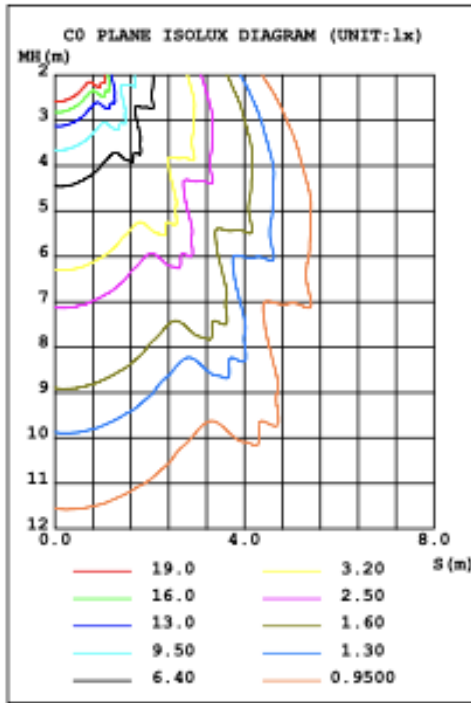

PHOTOMETRIC: Test report is for 1 light

Flux out: 174.7 lm

Height	Eavg, Emax	Angle: 82.40deg	Diameter
1m	68.59, 153.81lx		175.10cm
2m	17.15, 38.45lx		350.20cm
3m	7.621, 17.09lx		525.30cm
4m	4.287, 9.611lx		700.40cm
5m	2.744, 6.151lx		875.49cm
6m	1.905, 4.272lx		1050.59cm
7m	1.400, 3.138lx		1225.69cm
8m	1.072, 2.403lx		1400.79cm
9m	0.8468, 1.899lx		1575.89cm
10m	0.6859, 1.538lx		1750.99cm