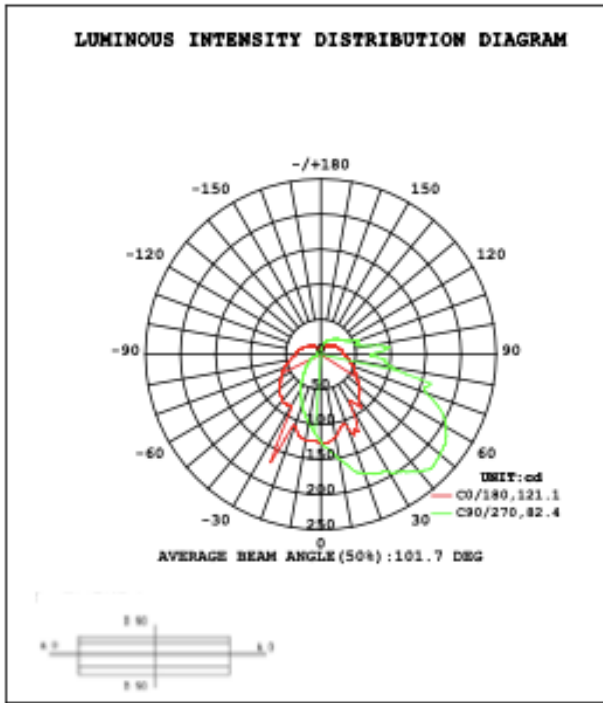

PHOTOMETRIC: Test report is for 1 light

Flux out: 174.7 lm

Height	Eavg, Emax	Angle: 82.40deg	Diameter
1m	68.59, 153.81lx		175.10cm
2m	17.15, 38.45lx		350.20cm
3m	7.621, 17.09lx		525.30cm
4m	4.287, 9.611lx		700.40cm
5m	2.744, 6.151lx		875.49cm
6m	1.905, 4.272lx		1050.59cm
7m	1.400, 3.138lx		1225.69cm
8m	1.072, 2.403lx		1400.79cm
9m	0.8468, 1.899lx		1575.89cm
10m	0.6859, 1.538lx		1750.99cm