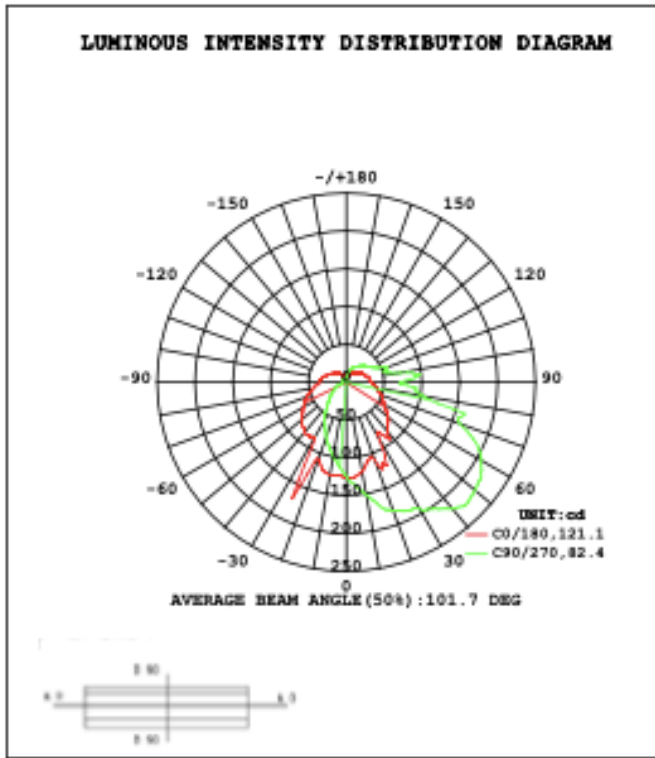

DIMENSION & WEIGHT:

PHOTOMETRIC: Test report for 1 light

Flux out: 174.7 lm

Height	Eavg, Emax	Angle: 82.40deg	Diameter
1m	68.59, 153.81lx		175.10cm
2m	17.15, 38.45lx		350.20cm
3m	7.621, 17.09lx		525.30cm
4m	4.287, 9.611lx		700.40cm
5m	2.744, 6.151lx		875.49cm
6m	1.905, 4.272lx		1050.59cm
7m	1.400, 3.138lx		1225.69cm
8m	1.072, 2.403lx		1400.79cm
9m	0.8468, 1.899lx		1575.89cm
10m	0.6859, 1.538lx		1750.99cm

Note: The Curves indicate the illuminated area and the average illumination when the luminaire is at different distance.