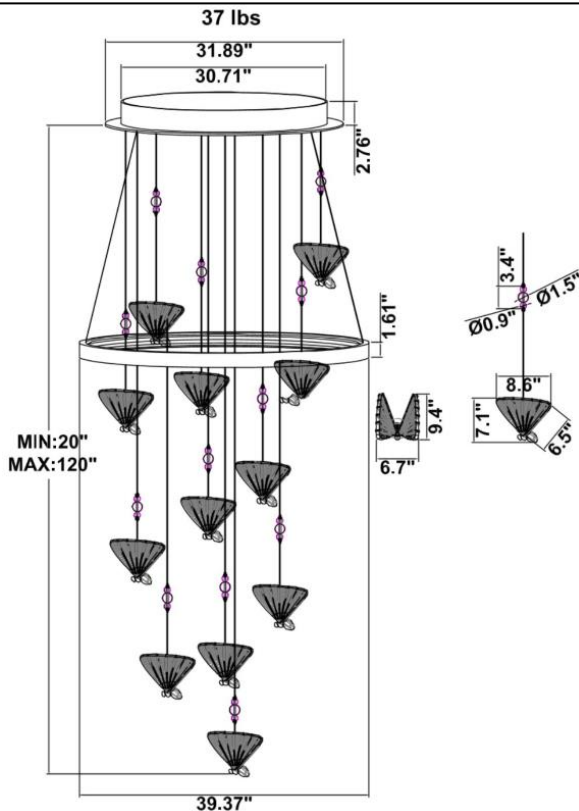

FEATURES

- 5-years limited warranty.
- 360 Degree illumination.
- Ships Assembled.
- Fixture delivered lumens per watt ratio 80 LPW.
- Customize color temperatures and adjust lumen output, RGB, Tunable White available.
- Gold and Chrome color finish as standard, custom color is available.
- 10' standard adjustable aircraft cables/thin power cord adjust by push button grippers, custom length available.
- Can be remote driver mounted or driver concealed within the canopy, can be mounted on sloped ceiling.

LUMEN OUTPUT

Model Number	Number of lights	Wattage	Kevin	Lumen
SB-N12E/D	12	96W	3000K/3500K/4000K Or 2700K/3500K/4000K selectable	7680 lm

EMERGENCY BATTERY OPTIONS

[SEE SPEC](#)

PICTURE	MODEL NUMBER	DESCRIPTION
	SB-EBP/5W/B	Factory installed Remote Emergency Battery Pack 5W 90 minutes
	SB-EBP/10.7W/B	Factory installed Remote Emergency Battery Pack 10.7W 90 minutes
	SB-EBP/17W/B	Factory installed Remote Emergency Battery Pack 17W 90 minutes

DIMENSION & WEIGHT:

PHOTOMETRIC: Test report for 1 light

Flux out: 174.7 lm

Height	Eavg, Emax	Angle: 82.40deg	Diameter
1m	68.59, 153.81lx		175.10cm
2m	17.15, 38.45lx		350.20cm
3m	7.621, 17.09lx		525.30cm
4m	4.287, 9.611lx		700.40cm
5m	2.744, 6.151lx		875.49cm
6m	1.905, 4.272lx		1050.59cm
7m	1.400, 3.138lx		1225.69cm
8m	1.072, 2.403lx		1400.79cm
9m	0.8468, 1.899lx		1575.89cm
10m	0.6859, 1.538lx		1750.99cm

Note: The Curves indicate the illuminated area and the average illumination when the luminaire is at different distance.