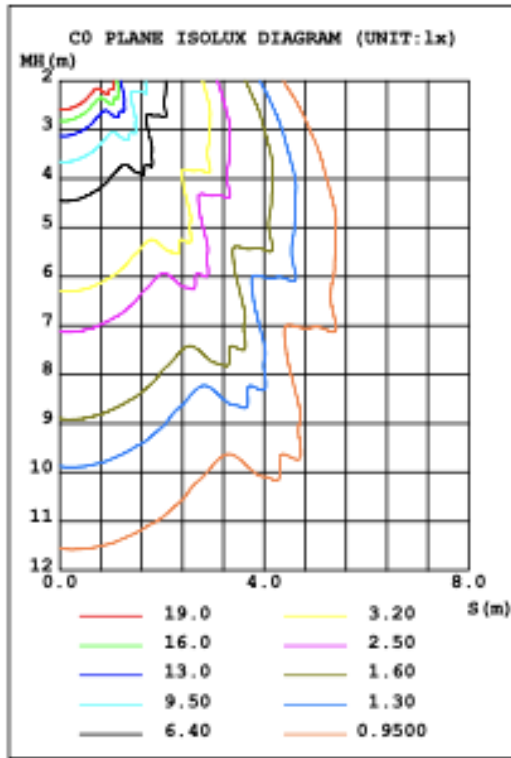

RGB/TUNABLE WHITE SMART CONTROL

[SEE SPEC AND VIDEO](#)

Get Smart

Using Amazon Echo, Echo Dot, or any Alexa-enabled device allows you to turn your luminaire on and off, dim the light and change light color to Red, Green, Blue or White independently by using voice command or Smart phone app, DMX, Handheld remote or wall control.

DIMENSION & WEIGHT:

PHOTOMETRIC: Test report for 1 light

Flux out: 174.7 lm

Height	Eavg, Emax	Angle: 82.40deg	Diameter
1m	68.59, 153.81lx		175.10cm
2m	17.15, 38.45lx		350.20cm
3m	7.621, 17.09lx		525.30cm
4m	4.287, 9.611lx		700.40cm
5m	2.744, 6.151lx		875.49cm
6m	1.905, 4.272lx		1050.59cm
7m	1.400, 3.138lx		1225.69cm
8m	1.072, 2.403lx		1400.79cm
9m	0.8468, 1.899lx		1575.89cm
10m	0.6859, 1.538lx		1750.99cm

Note: The Curves indicate the illuminated area and the average illumination when the luminaire is at different distance.