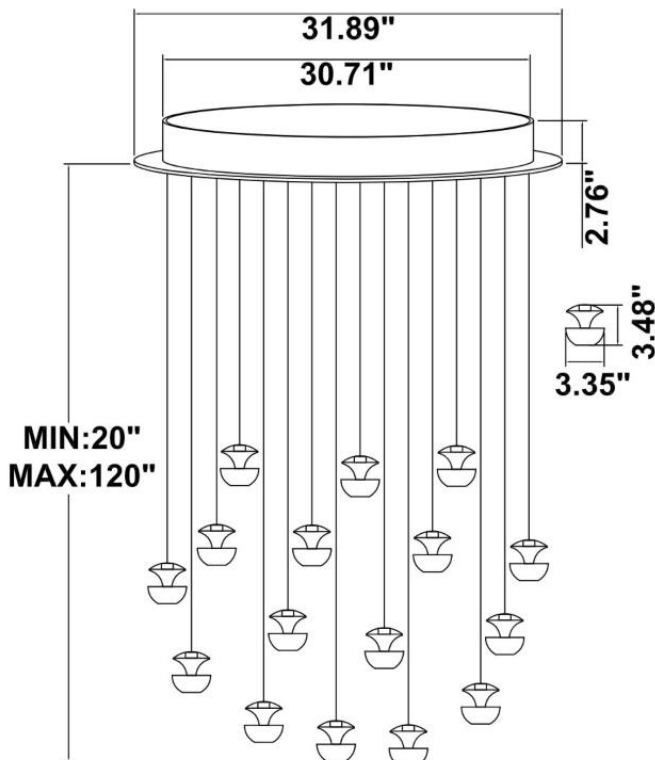

[View Vail 16 Tier on website](#) [View Video](#)

[View application photo](#)

Vail 16 A White / C White Gold

PRODUCT DESCRIPTION

Experience the epitome of versatility and elegance with the Vail Light Pod. Machined from solid aluminum, each compact pod, measuring approximately 3.5 inches in diameter and weighing just over 1 pound, offers both direct and indirect lighting options. Choose from configurations ranging from 1 to 16 pods and customize with over 6,500 color finishes to seamlessly blend into any space. With selectable color temperatures (3000K/3500K/4000K) or (2700K/3500K/4000K) tunable white and dimmable features, and RGB options, you can create the perfect ambiance for any occasion. Shipped assembled for convenience.

FEATURES

- 5-years limited warranty.
- Direct and Indirect illumination.
- Ships Assembled.
- Fixture delivered lumens per watt ratio 22 LPW.
- Customize color temperatures and adjust lumen output, RGB, Tunable White available.
- White and White with Gold color finish as standard, custom color is available.
- 10' standard adjustable aircraft cables/thin power cord adjust by push button grippers, custom length available.
- Can be remote driver mounted or driver concealed within the canopy, can be mounted on sloped ceiling.

DIMENSION & WEIGHT: Canopy Size for ZigBee & DMX: 15.75" x 2.76"

29.8 lbs

PHOTOMETRIC: Test report for 1 Light only

Flux out: 25.29 lm

Height	Eavg, Emax	Angle: 28.85deg	Diameter
1m	112.1, 189.0lx		51.45cm
2m	28.03, 47.24lx		102.91cm
3m	12.46, 21.00lx		154.36cm
4m	7.007, 11.81lx		205.81cm
5m	4.484, 7.559lx		257.26cm
6m	3.114, 5.249lx		308.72cm
7m	2.288, 3.856lx		360.17cm
8m	1.752, 2.953lx		411.62cm
9m	1.384, 2.333lx		463.07cm
10m	1.121, 1.890lx		514.53cm

Note: The Curves indicate the illuminated area and the average illumination when the luminaire is at different distance.