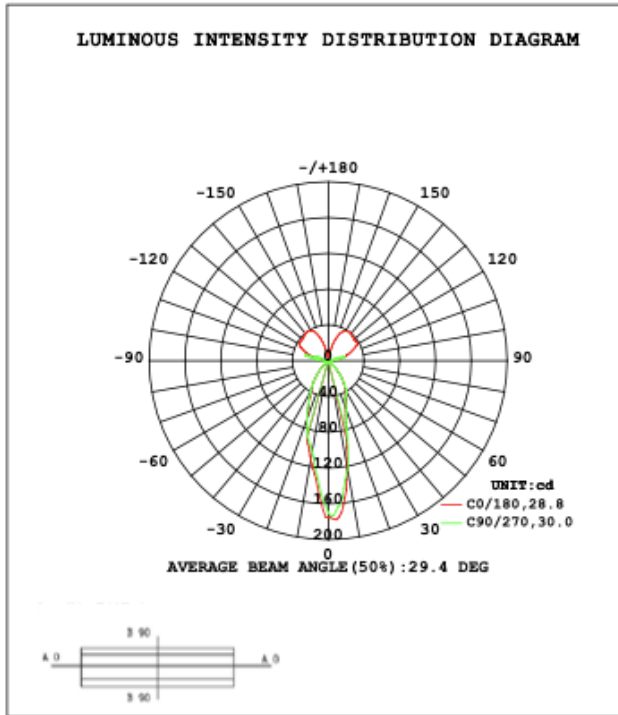

DIMENSION & WEIGHT: Canopy Size for ZigBee & DMX: 15.75" x 2.76"

29.8 lbs

PHOTOMETRIC: Test report for 1 Light only

Flux out: 25.29 lm

Height	Eavg, Emax	Angle: 28.85deg	Diameter
1m	112.1, 189.0lx		51.45cm
2m	28.03, 47.24lx		102.91cm
3m	12.46, 21.00lx		154.36cm
4m	7.007, 11.81lx		205.81cm
5m	4.484, 7.559lx		257.26cm
6m	3.114, 5.249lx		308.72cm
7m	2.288, 3.856lx		360.17cm
8m	1.752, 2.953lx		411.62cm
9m	1.384, 2.333lx		463.07cm
10m	1.121, 1.890lx		514.53cm

Note: The Curves indicate the illuminated area and the average illumination when the luminaire is at different distance.