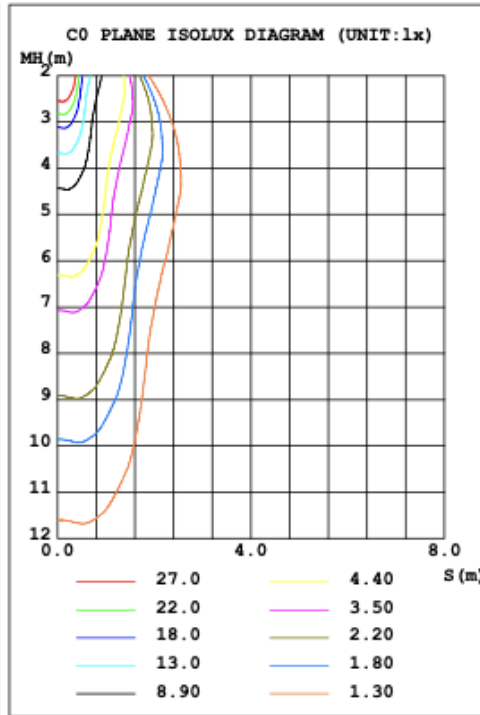

RGB/TUNABLE WHITE SMART CONTROL

[SEE SPEC AND VIDEO](#)

Get Smart

Using Amazon Echo, Echo Dot, or any Alexa-enabled device allows you to turn your luminaire on and off, dim the light and change light color to Red, Green, Blue or White independently by using voice command or Smart phone app, DMX, Handheld remote or wall control.

DIMENSION & WEIGHT: Canopy Size for ZigBee & DMX: 15.75" x 2.76"

29.8 lbs

PHOTOMETRIC: Test report for 1 Light only

Flux out: 25.29 lm

Height	Eavg, Emax	Angle: 28.85deg	Diameter
1m	112.1, 189.0lx		51.45cm
2m	28.03, 47.24lx		102.91cm
3m	12.46, 21.00lx		154.36cm
4m	7.007, 11.81lx		205.81cm
5m	4.484, 7.559lx		257.26cm
6m	3.114, 5.249lx		308.72cm
7m	2.288, 3.856lx		360.17cm
8m	1.752, 2.953lx		411.62cm
9m	1.384, 2.333lx		463.07cm
10m	1.121, 1.890lx		514.53cm

Note: The Curves indicate the illuminated area and the average illumination when the luminaire is at different distance.