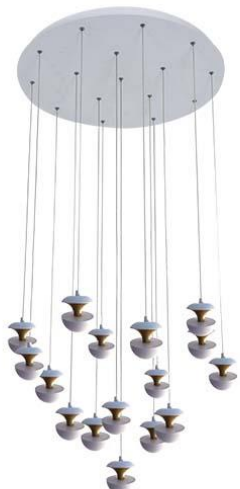

SB-P16C White Gold