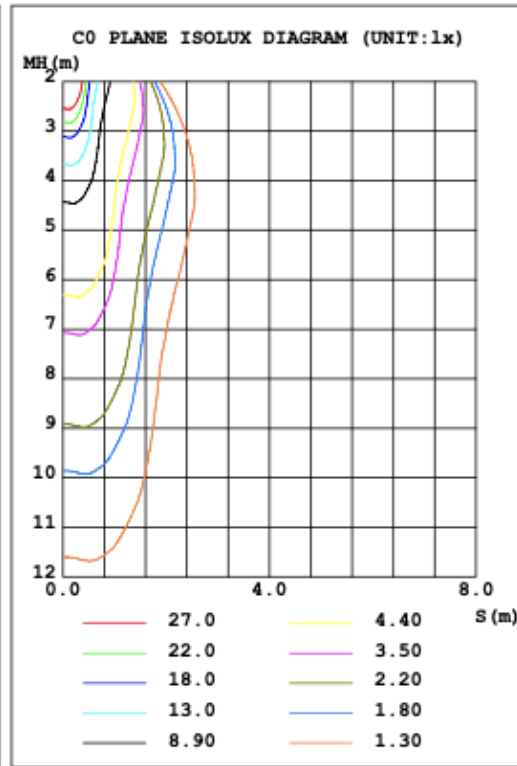

RGB/TUNABLE WHITE SMART CONTROL

[SEE SPEC AND VIDEO](#)

Get Smart

Using Amazon Echo, Echo Dot, or any Alexa-enabled device allows you to turn your luminaire on and off, dim the light and change light color to Red, Green, Blue or White independently by using voice command or Smart phone app, DMX, Handheld remote or wall control.

DIMENSION & WEIGHT: Canopy Size for ZigBee & DMX: 15.75" x 2.76"

PHOTOMETRIC: Test report for 1 Light only

Flux out: 25.29 lm

| Height | Eavg, Emax | Angle: 28.85deg | Diameter |
|--------|----------------|-----------------|----------|
| 1m | 112.1, 189.01x | | 51.45cm |
| 2m | 28.03, 47.241x | | 102.91cm |
| 3m | 12.46, 21.001x | | 154.36cm |
| 4m | 7.007, 11.811x | | 205.81cm |
| 5m | 4.484, 7.5591x | | 257.26cm |
| 6m | 3.114, 5.2491x | | 308.72cm |
| 7m | 2.288, 3.8561x | | 360.17cm |
| 8m | 1.752, 2.9531x | | 411.62cm |
| 9m | 1.384, 2.3331x | | 463.07cm |
| 10m | 1.121, 1.8901x | | 514.53cm |