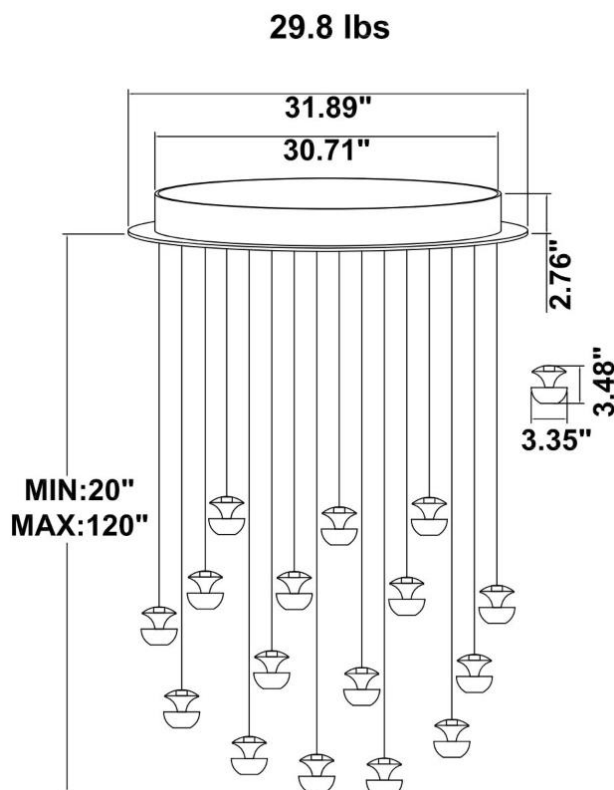

EMERGENCY BATTERY OPTIONS

[SEE SPEC](#)

| PICTURE | MODEL NUMBER | DESCRIPTION |
|---|----------------|--|
|  | SB-EBP/5W/B | Factory installed Remote Emergency Battery Pack 5W 90 minutes |
| | SB-EBP/10.7W/B | Factory installed Remote Emergency Battery Pack 10.7W 90 minutes |
| | SB-EBP/17W/B | Factory installed Remote Emergency Battery Pack 17W 90 minutes |

DIMENSION & WEIGHT: Canopy Size for ZigBee & DMX: 15.75" x 2.76"

PHOTOMETRIC: Test report for 1 Light only

Flux out: 25.29 lm

| Height | Eavg, Emax | Angle: 28.85deg | Diameter |
|--------|----------------|-----------------|----------|
| 1m | 112.1, 189.01x | | 51.45cm |
| 2m | 28.03, 47.241x | | 102.91cm |
| 3m | 12.46, 21.001x | | 154.36cm |
| 4m | 7.007, 11.811x | | 205.81cm |
| 5m | 4.484, 7.5591x | | 257.26cm |
| 6m | 3.114, 5.2491x | | 308.72cm |
| 7m | 2.288, 3.8561x | | 360.17cm |
| 8m | 1.752, 2.9531x | | 411.62cm |
| 9m | 1.384, 2.3331x | | 463.07cm |
| 10m | 1.121, 1.8901x | | 514.53cm |