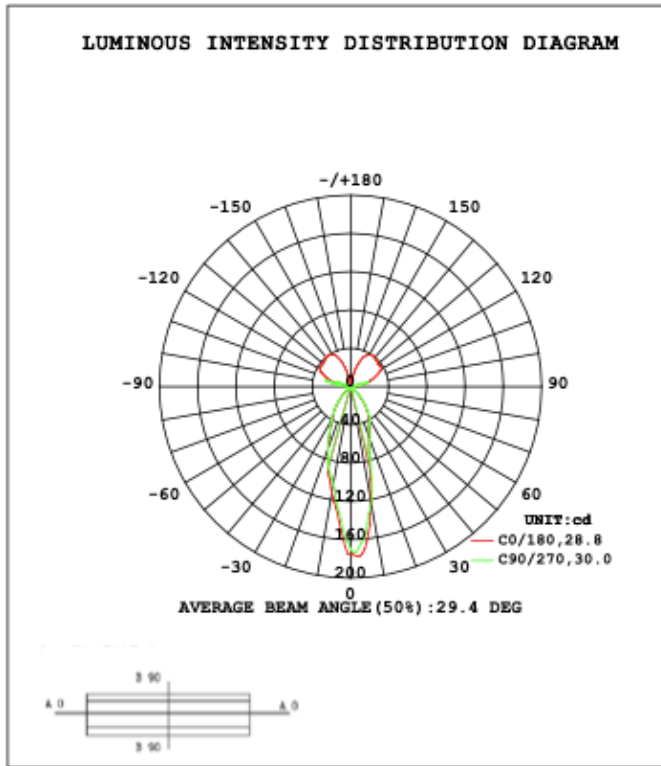

RGB/TUNABLE WHITE SMART CONTROL

[SEE SPEC AND VIDEO](#)

Get Smart

Using Amazon Echo, Echo Dot, or any Alexa-enabled device allows you to turn your luminaire on and off, dim the light and change light color to Red, Green, Blue or White independently by using voice command or Smart phone app, DMX, Handheld remote or wall control.

DIMENSION & WEIGHT: Canopy Size for ZigBee & DMX: 15.75" x 2.76"

PHOTOMETRIC: Test report for 1 Light only

Flux out: 25.29 lm

| Height | Eavg, Emax | Angle: 28.85deg | Diameter |
|--------|----------------|-----------------|----------|
| 1m | 112.1, 189.01x | | 51.45cm |
| 2m | 28.03, 47.241x | | 102.91cm |
| 3m | 12.46, 21.001x | | 154.36cm |
| 4m | 7.007, 11.811x | | 205.81cm |
| 5m | 4.484, 7.5591x | | 257.26cm |
| 6m | 3.114, 5.2491x | | 308.72cm |
| 7m | 2.288, 3.8561x | | 360.17cm |
| 8m | 1.752, 2.9531x | | 411.62cm |
| 9m | 1.384, 2.3331x | | 463.07cm |
| 10m | 1.121, 1.8901x | | 514.53cm |