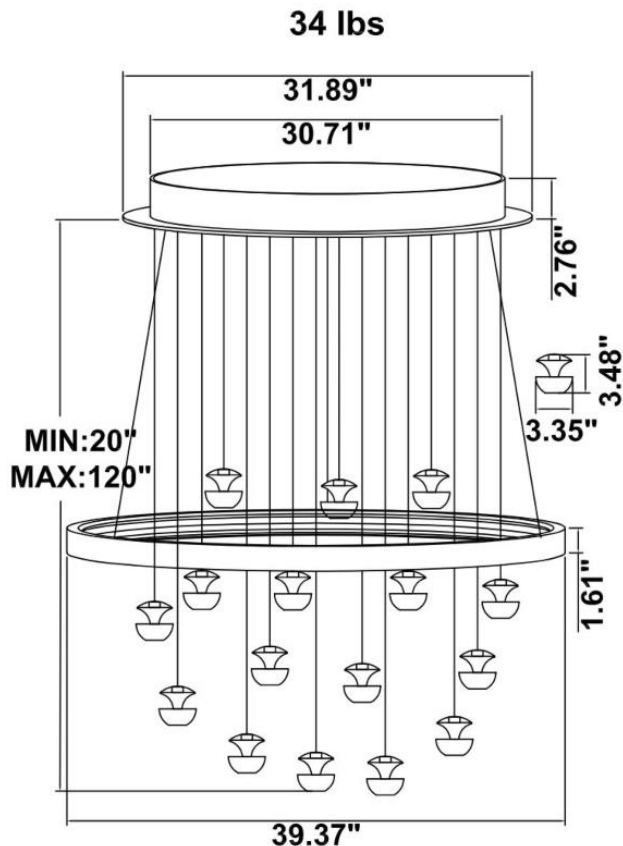

### PRODUCT DESCRIPTION

Experience the epitome of versatility and elegance with the Vail Light Pod. Machined from solid aluminum, each compact pod, measuring approximately 3.5 inches in diameter and weighing just over 1 pound, offers both direct and indirect lighting options. Choose from configurations ranging from 1 to 16 pods and customize with over 6,500 color finishes to seamlessly blend into any space. With selectable color temperatures (3000K/3500K/4000K) or (2700K/3500K/4000K) tunable white and dimmable features, and RGB options, you can create the perfect ambiance for any occasion. Shipped assembled for convenience.

## EMERGENCY BATTERY OPTIONS

[SEE SPEC](#)

PICTURE	MODEL NUMBER	DESCRIPTION
	SB-EBP/5W/B	Factory installed Remote Emergency Battery Pack 5W 90 minutes
	SB-EBP/10.7W/B	Factory installed Remote Emergency Battery Pack 10.7W 90 minutes
	SB-EBP/17W/B	Factory installed Remote Emergency Battery Pack 17W 90 minutes

## DIMENSION & WEIGHT: Canopy Size for ZigBee & DMX: 15.75" x 2.76"

**PHOTOMETRIC: Test report for 1 Light only**