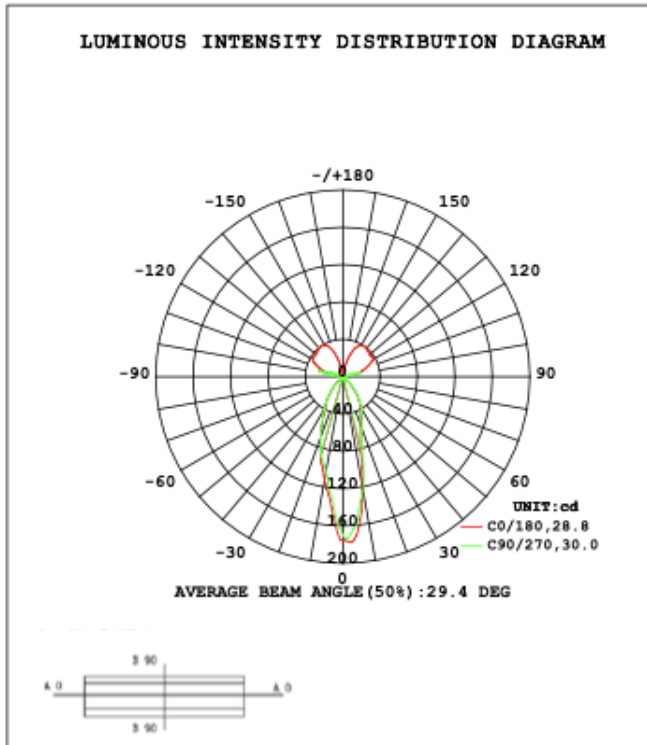

DIMENSION & WEIGHT: Canopy Size for ZigBee & DMX: 15.75" x 2.76"

PHOTOMETRIC: Test report for 1 Light only

Flux out: 25.29 lm

| Height | Eavg, Emax | Angle: 28.85deg | Diameter |
|--------|----------------|-----------------|----------|
| 1m | 112.1, 189.0lx | | 51.45cm |
| 2m | 28.03, 47.24lx | | 102.91cm |
| 3m | 12.46, 21.00lx | | 154.36cm |
| 4m | 7.007, 11.81lx | | 205.81cm |
| 5m | 4.484, 7.559lx | | 257.26cm |
| 6m | 3.114, 5.249lx | | 308.72cm |
| 7m | 2.288, 3.856lx | | 360.17cm |
| 8m | 1.752, 2.953lx | | 411.62cm |
| 9m | 1.384, 2.333lx | | 463.07cm |
| 10m | 1.121, 1.890lx | | 514.53cm |

Note: The Curves indicate the illuminated area and the average illumination when the luminaire is at different distance.