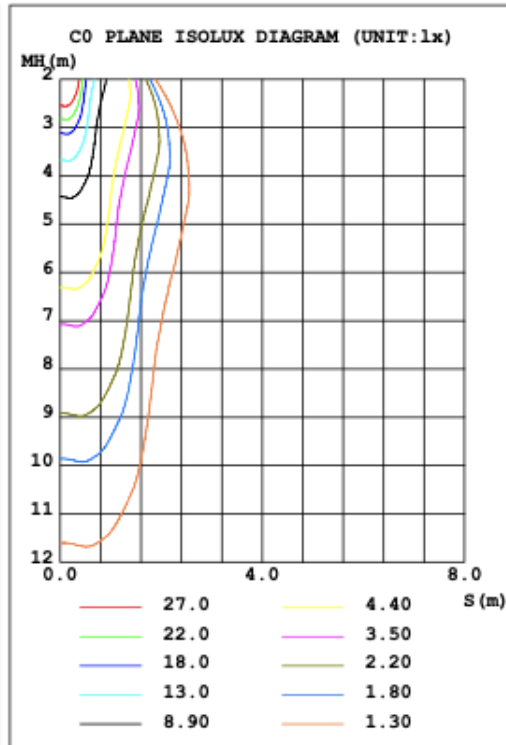

RGB/TUNABLE WHITE SMART CONTROL

[SEE SPEC AND VIDEO](#)

Get Smart

Using Amazon Echo, Echo Dot, or any Alexa-enabled device allows you to turn your luminaire on and off, dim the light and change light color to Red, Green, Blue or White independently by using voice command or Smart phone app, DMX, Handheld remote or wall control.

DIMENSION & WEIGHT: Canopy Size for ZigBee & DMX: 15.75" x 2.76"

PHOTOMETRIC: Test report for 1 Light only

Flux out: 25.29 lm

| Height | Eavg, Emax | Angle: 28.85deg | Diameter |
|--------|----------------|-----------------|----------|
| 1m | 112.1, 189.0lx | | 51.45cm |
| 2m | 28.03, 47.24lx | | 102.91cm |
| 3m | 12.46, 21.00lx | | 154.36cm |
| 4m | 7.007, 11.81lx | | 205.81cm |
| 5m | 4.484, 7.559lx | | 257.26cm |
| 6m | 3.114, 5.249lx | | 308.72cm |
| 7m | 2.288, 3.856lx | | 360.17cm |
| 8m | 1.752, 2.953lx | | 411.62cm |
| 9m | 1.384, 2.333lx | | 463.07cm |
| 10m | 1.121, 1.890lx | | 514.53cm |

Note: The Curves indicate the illuminated area and the average illumination when the luminaire is at different distance.