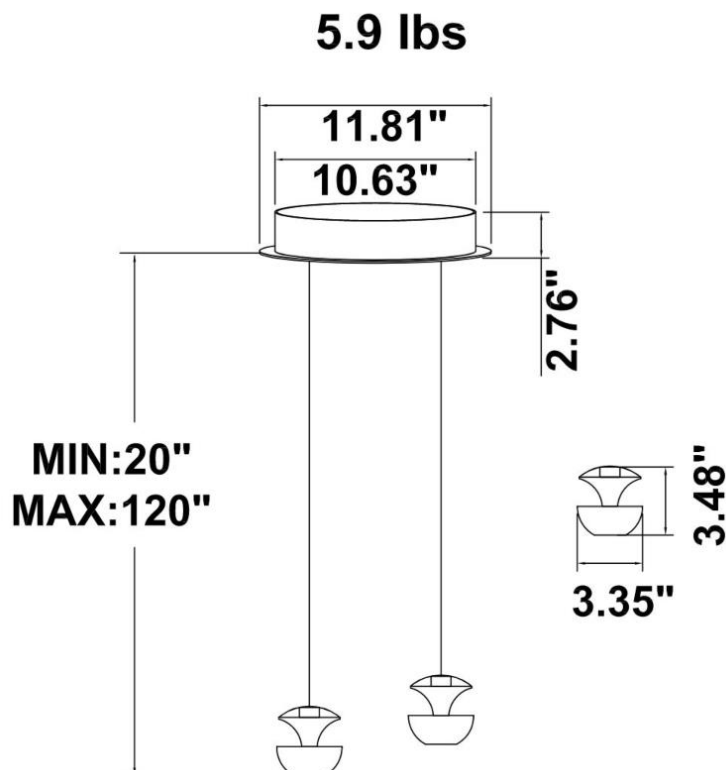

EMERGENCY BATTERY OPTIONS

[SEE SPEC](#)

| PICTURE | MODEL NUMBER | DESCRIPTION |
|---|----------------|--|
|  | SB-EBP/5W/B | Factory installed Remote Emergency Battery Pack 5W 90 minutes |
| | SB-EBP/10.7W/B | Factory installed Remote Emergency Battery Pack 10.7W 90 minutes |
| | SB-EBP/17W/B | Factory installed Remote Emergency Battery Pack 17W 90 minutes |

DIMENSION & WEIGHT: Canopy Size for ZigBee & DMX: 15.75" x 2.76"

PHOTOMETRIC: Test report for 1 Light only

Flux out: 25.29 lm

| Height | Eavg, Emax | Angle: 28.85deg | Diameter |
|--------|----------------|-----------------|----------|
| 1m | 112.1, 189.0lx | | 51.45cm |
| 2m | 28.03, 47.24lx | | 102.91cm |
| 3m | 12.46, 21.00lx | | 154.36cm |
| 4m | 7.007, 11.81lx | | 205.81cm |
| 5m | 4.484, 7.559lx | | 257.26cm |
| 6m | 3.114, 5.249lx | | 308.72cm |
| 7m | 2.288, 3.856lx | | 360.17cm |
| 8m | 1.752, 2.953lx | | 411.62cm |
| 9m | 1.384, 2.333lx | | 463.07cm |
| 10m | 1.121, 1.890lx | | 514.53cm |

Note: The Curves indicate the illuminated area and the average illumination when the luminaire is at different distance.