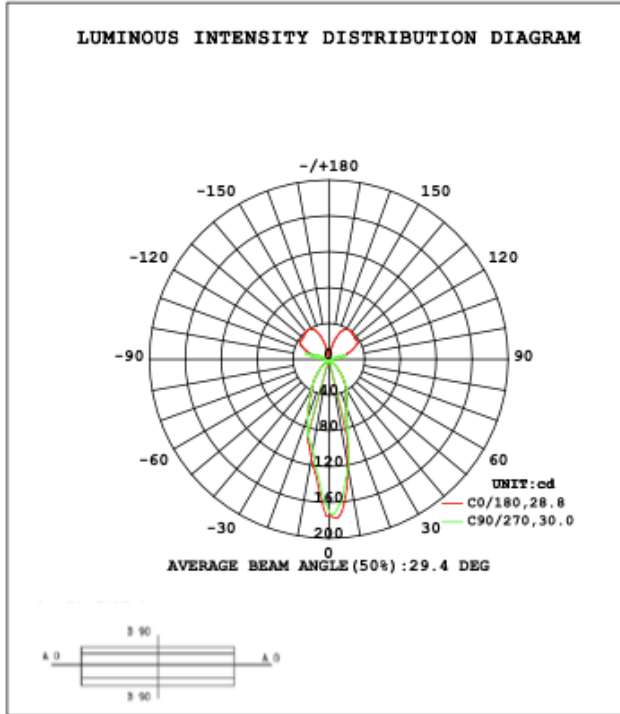

## RGB/TUNABLE WHITE SMART CONTROL

[SEE SPEC AND VIDEO](#)

**DIMENSION & WEIGHT:** Canopy Size for ZigBee & DMX: 15.75" x 2.76"

**PHOTOMETRIC: Test report for 1 Light only**

Flux out: 25.29 lm

Height	Eavg, Emax	Angle: 28.85deg	Diameter
1m	112.1, 189.0lx		51.45cm
2m	28.03, 47.24lx		102.91cm
3m	12.46, 21.00lx		154.36cm
4m	7.007, 11.81lx		205.81cm
5m	4.484, 7.559lx		257.26cm
6m	3.114, 5.249lx		308.72cm
7m	2.288, 3.856lx		360.17cm
8m	1.752, 2.953lx		411.62cm
9m	1.384, 2.333lx		463.07cm
10m	1.121, 1.890lx		514.53cm

Note: The Curves indicate the illuminated area and the average illumination when the luminaire is at different distance.