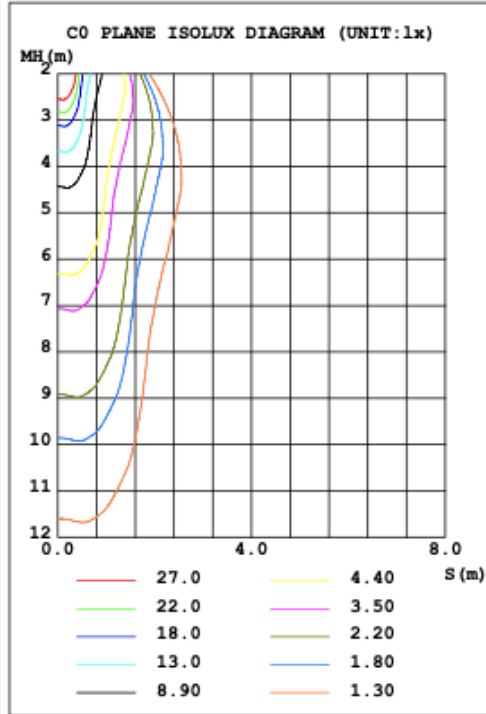

PHOTOMETRIC: Test report for 1 Light only

Flux out: 25.29 lm

Height	Eavg, Emax	Angle: 28.85deg	Diameter
1m	112.1, 189.0lx		51.45cm
2m	28.03, 47.24lx		102.91cm
3m	12.46, 21.00lx		154.36cm
4m	7.007, 11.81lx		205.81cm
5m	4.484, 7.559lx		257.26cm
6m	3.114, 5.249lx		308.72cm
7m	2.288, 3.856lx		360.17cm
8m	1.752, 2.953lx		411.62cm
9m	1.384, 2.333lx		463.07cm
10m	1.121, 1.890lx		514.53cm