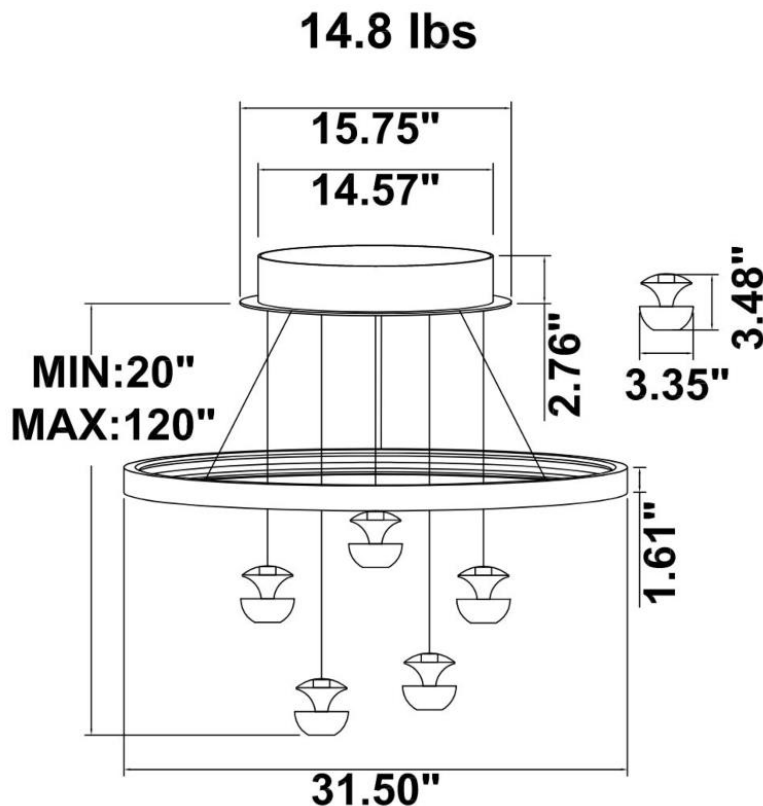

## EMERGENCY BATTERY OPTIONS

[SEE SPEC](#)

PICTURE	MODEL NUMBER	DESCRIPTION
	SB-EBP/5W/B	Factory installed Remote Emergency Battery Pack 5W 90 minutes
	SB-EBP/10.7W/B	Factory installed Remote Emergency Battery Pack 10.7W 90 minutes
	SB-EBP/17W/B	Factory installed Remote Emergency Battery Pack 17W 90 minutes

**DIMENSION & WEIGHT:** Canopy Size for ZigBee & DMX: 15.75" x 2.76"

**PHOTOMETRIC: Test report for 1 Light only**

Flux out: 25.29 lm

Height	Eavg, Emax	Angle: 28.85deg	Diameter
1m	112.1, 189.0lx		51.45cm
2m	28.03, 47.24lx		102.91cm
3m	12.46, 21.00lx		154.36cm
4m	7.007, 11.81lx		205.81cm
5m	4.484, 7.559lx		257.26cm
6m	3.114, 5.249lx		308.72cm
7m	2.288, 3.856lx		360.17cm
8m	1.752, 2.953lx		411.62cm
9m	1.384, 2.333lx		463.07cm
10m	1.121, 1.890lx		514.53cm