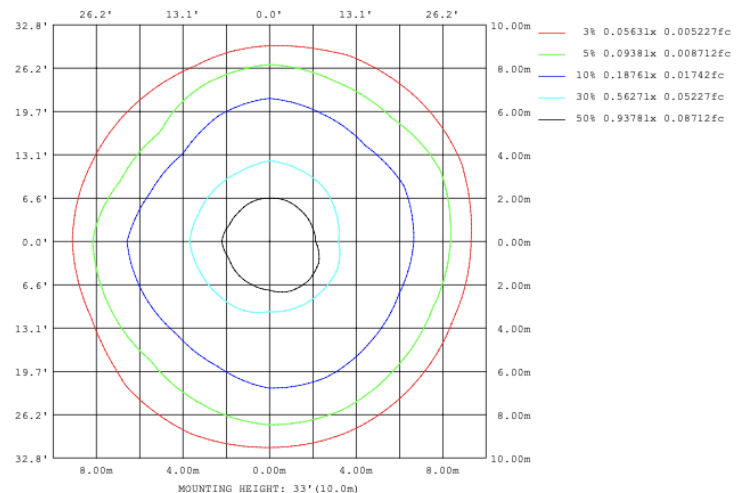

**DIMENSION & WEIGHT:** Canopy Size for ZigBee & DMX: 15.75" x 2.76"

**PHOTOMETRIC: Test report for 1 Light only**

Flux out: 25.29 lm

Height	Eavg, Emax	Angle: 28.85deg	Diameter
1m	112.1, 189.0lx		51.45cm
2m	28.03, 47.24lx		102.91cm
3m	12.46, 21.00lx		154.36cm
4m	7.007, 11.81lx		205.81cm
5m	4.484, 7.559lx		257.26cm
6m	3.114, 5.249lx		308.72cm
7m	2.288, 3.856lx		360.17cm
8m	1.752, 2.953lx		411.62cm
9m	1.384, 2.333lx		463.07cm
10m	1.121, 1.890lx		514.53cm

Note: The Curves indicate the illuminated area and the average illumination when the luminaire is at different distance.