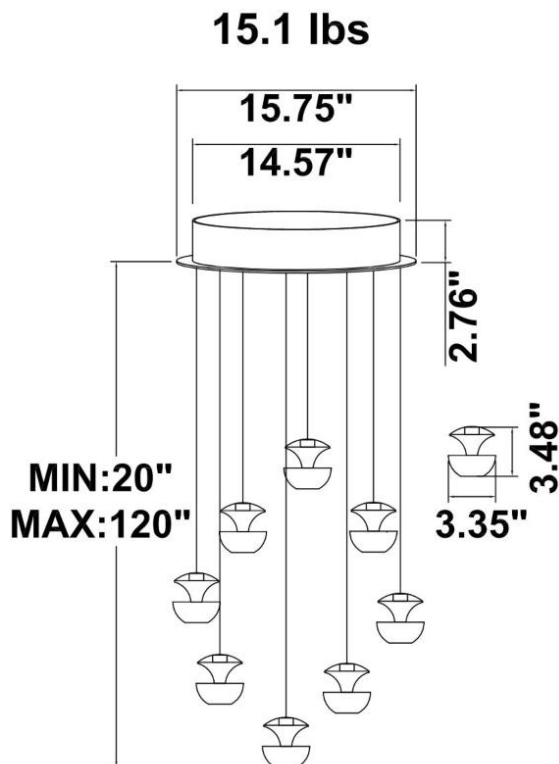

## EMERGENCY BATTERY OPTIONS

[SEE SPEC](#)

PICTURE	MODEL NUMBER	DESCRIPTION
	SB-EBP/5W/B	Factory installed Remote Emergency Battery Pack 5W 90 minutes
	SB-EBP/10.7W/B	Factory installed Remote Emergency Battery Pack 10.7W 90 minutes
	SB-EBP/17W/B	Factory installed Remote Emergency Battery Pack 17W 90 minutes

## DIMENSION & WEIGHT: Canopy Size for ZigBee & DMX: 15.75" x 2.76"

**PHOTOMETRIC: Test report for 1 Light only**

Flux out: 25.29 lm

Height	Eavg, Emax	Angle: 28.85deg	Diameter
1m	112.1, 189.0 lx		51.45cm
2m	28.03, 47.24 lx		102.91cm
3m	12.46, 21.00 lx		154.36cm
4m	7.007, 11.81 lx		205.81cm
5m	4.484, 7.559 lx		257.26cm
6m	3.114, 5.249 lx		308.72cm
7m	2.288, 3.856 lx		360.17cm
8m	1.752, 2.953 lx		411.62cm
9m	1.384, 2.333 lx		463.07cm
10m	1.121, 1.890 lx		514.53cm