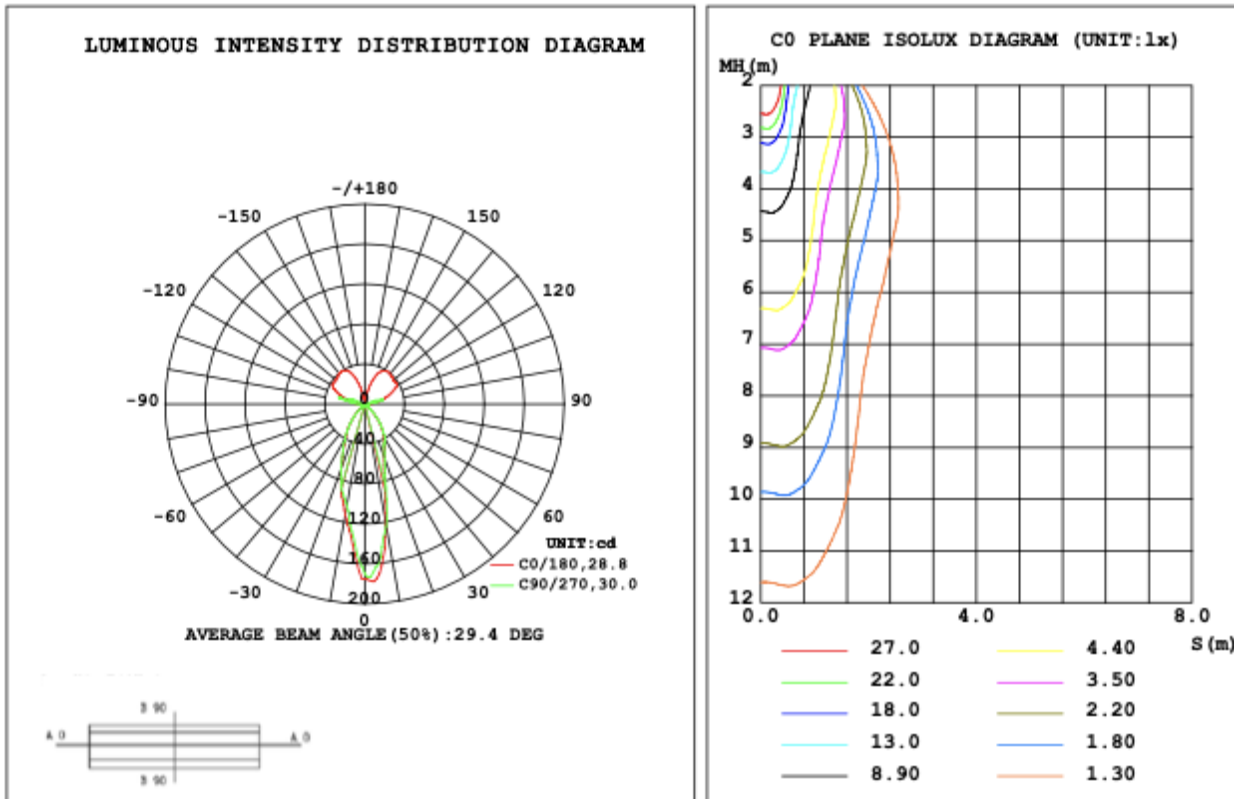

## RGB/TUNABLE WHITE SMART CONTROL

[SEE SPEC AND VIDEO](#)

## DIMENSION & WEIGHT: Canopy Size for ZigBee & DMX: 15.75" x 2.76"

**PHOTOMETRIC: Test report for 1 Light only**

Flux out: 25.29 lm

Height	Eavg, Emax	Angle: 28.85deg	Diameter
1m	112.1, 189.0 lx		51.45cm
2m	28.03, 47.24 lx		102.91cm
3m	12.46, 21.00 lx		154.36cm
4m	7.007, 11.81 lx		205.81cm
5m	4.484, 7.559 lx		257.26cm
6m	3.114, 5.249 lx		308.72cm
7m	2.288, 3.856 lx		360.17cm
8m	1.752, 2.953 lx		411.62cm
9m	1.384, 2.333 lx		463.07cm
10m	1.121, 1.890 lx		514.53cm