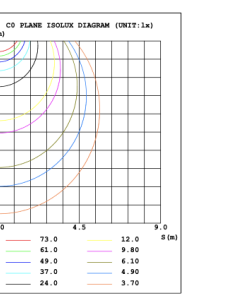

**RGBW COLOR EXAMPLES**

[SEE VIDEO](#)

**DIMENSIONS & WEIGHTS:** Canopy Size for ZigBee & DMX: 15.75" x 2.76"

**SB-D201A Canopy mount with direct lighting.**

**SB-D201A Canopy mount with direct lighting.**

**SB-D201B Canopy mount with accent ring, direct lighting.**

**SB-D201B Canopy mount with accent ring, direct lighting.**

**SB-D201C Remote driver with cables fixed directly to the ceiling, direct lighting.**  
(Driver box size: L10.83" X W3.78" X H1.81")

**PHOTOMETRIC: Direct Illumination**

**SB-D101A20WSZ 15.75" 20W @ 4000K**

**SB-D101A30WSZ 23.62" 30W @ 4000K**

**SB-D101A40WSZ 31.50" 40W @ 4000K**

**SB-D101A50WSZ 39.37" 50W @ 4000K**

**SB-D101A60WSZ 47.24" 60W @ 4000K**

**SB-D101A70WSZ 59.06" 70W @ 4000K**

**SB-D101A80WSZ 70.87" 80W @ 4000K**

Flux out:2941 lm

Height	Eavg, Emax	Diameter
1m	394.8, 1394lx	302.99cm
2m	98.70, 348.5lx	605.99cm
3m	43.87, 154.9lx	908.98cm
4m	24.67, 87.12lx	1211.98cm
5m	15.79, 55.76lx	1514.97cm
6m	10.97, 38.72lx	1817.96cm
7m	8.057, 28.45lx	2120.96cm
8m	6.169, 21.78lx	2423.95cm
9m	4.874, 17.21lx	2726.95cm
10m	3.948, 13.94lx	3029.94cm