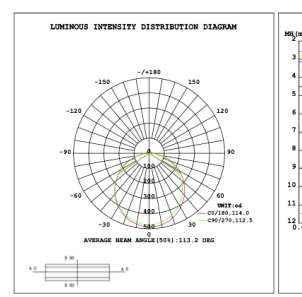

**RGBW COLOR EXAMPLES**

[SEE VIDEO](#)

**DIMENSIONS & WEIGHTS:** Canopy Size for ZigBee & DMX: 15.75" x 2.76"

**SB-D201A Canopy mount with direct lighting.**

**SB-D201A Canopy mount with direct lighting.**

**SB-D201B Canopy mount with accent ring, direct lighting.**

**SB-D201B Canopy mount with accent ring, direct lighting.**

**SB-D201C Remote driver with cables fixed directly to the ceiling, direct lighting.**  
(Driver box size: L10.83" X W3.78" X H1.81")

**PHOTOMETRIC: Direct Illumination**

**SB-D101A20WSZ 15.75" 20W @ 4000K**

**SB-D101A30WSZ 23.62" 30W @ 4000K**

**SB-D101A40WSZ 31.50" 40W @ 4000K**

**SB-D101A50WSZ 39.37" 50W @ 4000K**

**SB-D101A60WSZ 47.24" 60W @ 4000K**

**SB-D101A70WSZ 59.06" 70W @ 4000K**

**SB-D101A80WSZ 70.87" 80W @ 4000K**

Flux out:2941 lm

Height	Eavg, Emax	Diameter
1m	394.8, 1394lx	302.99cm
2m	98.70, 348.5lx	605.99cm
3m	43.87, 154.9lx	908.98cm
4m	24.67, 87.12lx	1211.98cm
5m	15.79, 55.76lx	1514.97cm
6m	10.97, 38.72lx	1817.96cm
7m	8.057, 28.45lx	2120.96cm
8m	6.169, 21.78lx	2423.95cm
9m	4.874, 17.21lx	2726.95cm
10m	3.948, 13.94lx	3029.94cm