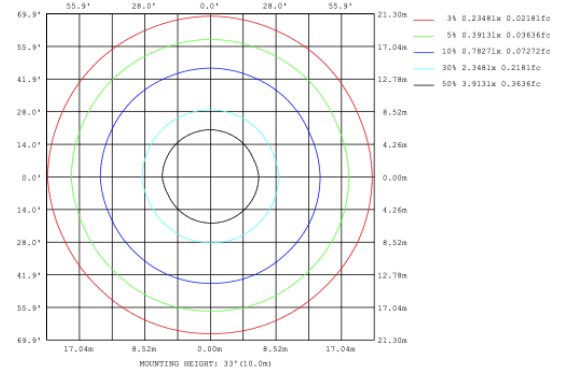

**RGBW COLOR EXAMPLES**

[SEE VIDEO](#)

**DIMENSIONS & WEIGHTS:** Canopy Size for ZigBee & DMX: 15.75" x 2.76"

**SB-D201A Canopy mount with direct lighting.**

**SB-D201A Canopy mount with direct lighting.**

**PHOTOMETRIC: Direct Illumination**

**SB-D101A20WSZ 15.75" 20W @ 4000K**

**SB-D101A30WSZ 23.62" 30W @ 4000K**

**SB-D101A40WSZ 31.50" 40W @ 4000K**

**SB-D101A50WSZ 39.37" 50W @ 4000K**

**SB-D101A60WSZ 47.24" 60W @ 4000K**

**SB-D101A70WSZ 59.06" 70W @ 4000K**

**SB-D101A80WSZ 70.87" 80W @ 4000K**

Flux out:2941 lm

Height	Eavg, Emax	Diameter
1m	394.8, 1394lx	302.99cm
2m	98.70, 348.5lx	605.99cm
3m	43.87, 154.9lx	908.98cm
4m	24.67, 87.12lx	1211.98cm
5m	15.79, 55.76lx	1514.97cm
6m	10.97, 38.72lx	1817.96cm
7m	8.057, 28.45lx	2120.96cm
8m	6.169, 21.78lx	2423.95cm
9m	4.874, 17.21lx	2726.95cm
10m	3.948, 13.94lx	3029.94cm

Note: The Curves indicate the illuminated area and the average illumination when the luminaire is at different distance.