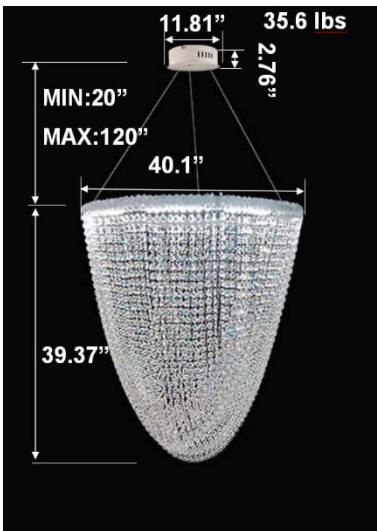

**RGBW COLOR EXAMPLES**

[SEE VIDEO](#)

**DIMENSIONS & WEIGHTS:** Canopy Size for ZigBee & DMX: 15.75" x 2.76"

**SB-D201A Canopy mount with direct lighting.**

**SB-D201A Canopy mount with direct lighting.**