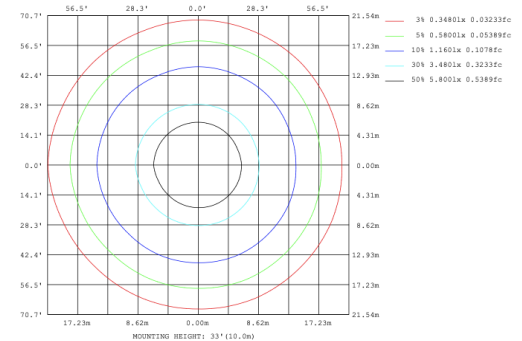

**RGBW COLOR EXAMPLES**

[SEE VIDEO](#)

**DIMENSIONS & WEIGHTS:** Canopy Size for ZigBee & DMX: 15.75" x 2.76"

**SB-D201A Canopy mount with direct lighting.**

**SB-D201A Canopy mount with direct lighting.**

**PHOTOMETRIC: Direct Illumination**

**SB-D101A20WSZ 15.75" 20W @ 4000K**

**SB-D101A30WSZ 23.62" 30W @ 4000K**

**SB-D101A40WSZ 31.50" 40W @ 4000K**

**SB-D101A50WSZ 39.37" 50W @ 4000K**

**SB-D101A60WSZ 47.24" 60W @ 4000K**

**SB-D101A70WSZ 59.06" 70W @ 4000K**

**SB-D101A80WSZ 70.87" 80W @ 4000K**

Flux out:2941 lm

Height	Eavg, Emax	Diameter
1m	394.8, 1394lx	302.99cm
2m	98.70, 348.5lx	605.99cm
3m	43.87, 154.9lx	908.98cm
4m	24.67, 87.12lx	1211.98cm
5m	15.79, 55.76lx	1514.97cm
6m	10.97, 38.72lx	1817.96cm
7m	8.057, 28.45lx	2120.96cm
8m	6.169, 21.78lx	2423.95cm
9m	4.874, 17.21lx	2726.95cm
10m	3.948, 13.94lx	3029.94cm

Note: The Curves indicate the illuminated area and the average illumination when the luminaire is at different distance.