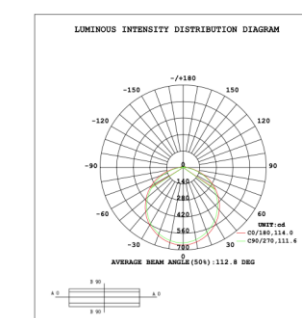

**RGBW COLOR EXAMPLES**

[SEE VIDEO](#)

**DIMENSIONS & WEIGHTS:** Canopy Size for ZigBee & DMX: 15.75" x 2.76"

**SB-D201A Canopy mount with direct lighting.**

**SB-D201A Canopy mount with direct lighting.**

**PHOTOMETRIC: Direct Illumination**

**SB-D101A20WSZ 15.75" 20W @ 4000K**

**SB-D101A30WSZ 23.62" 30W @ 4000K**

**SB-D101A40WSZ 31.50" 40W @ 4000K**

**SB-D101A50WSZ 39.37" 50W @ 4000K**

**SB-D101A60WSZ 47.24" 60W @ 4000K**

**SB-D101A70WSZ 59.06" 70W @ 4000K**

**SB-D101A80WSZ 70.87" 80W @ 4000K**

Flux out:2941 lm

Height	Eavg, Emax	Diameter
1m	394.8, 1394lx	302.99cm
2m	98.70, 348.5lx	605.99cm
3m	43.87, 154.9lx	908.98cm
4m	24.67, 87.12lx	1211.98cm
5m	15.79, 55.76lx	1514.97cm
6m	10.97, 38.72lx	1817.96cm
7m	8.057, 28.45lx	2120.96cm
8m	6.169, 21.78lx	2423.95cm
9m	4.874, 17.21lx	2726.95cm
10m	3.948, 13.94lx	3029.94cm

Note: The Curves indicate the illuminated area and the average illumination when the luminaire is at different distance.