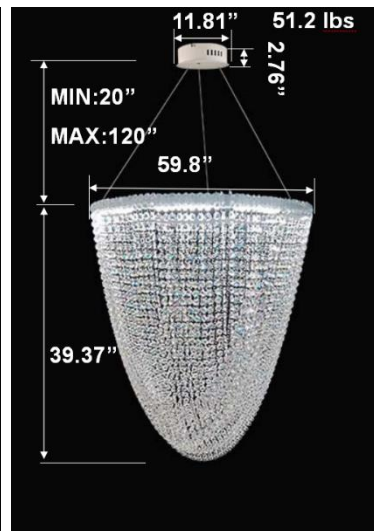

**RGBW COLOR EXAMPLES**

[SEE VIDEO](#)

**DIMENSIONS & WEIGHTS:** Canopy Size for ZigBee & DMX: 15.75" x 2.76"

**SB-D201A Canopy mount with direct lighting.**

**SB-D201A Canopy mount with direct lighting.**