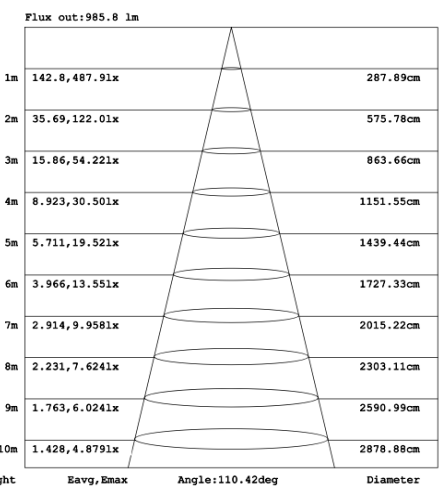

SB-D101A30WSZ 23.62" 30W @ 4000K