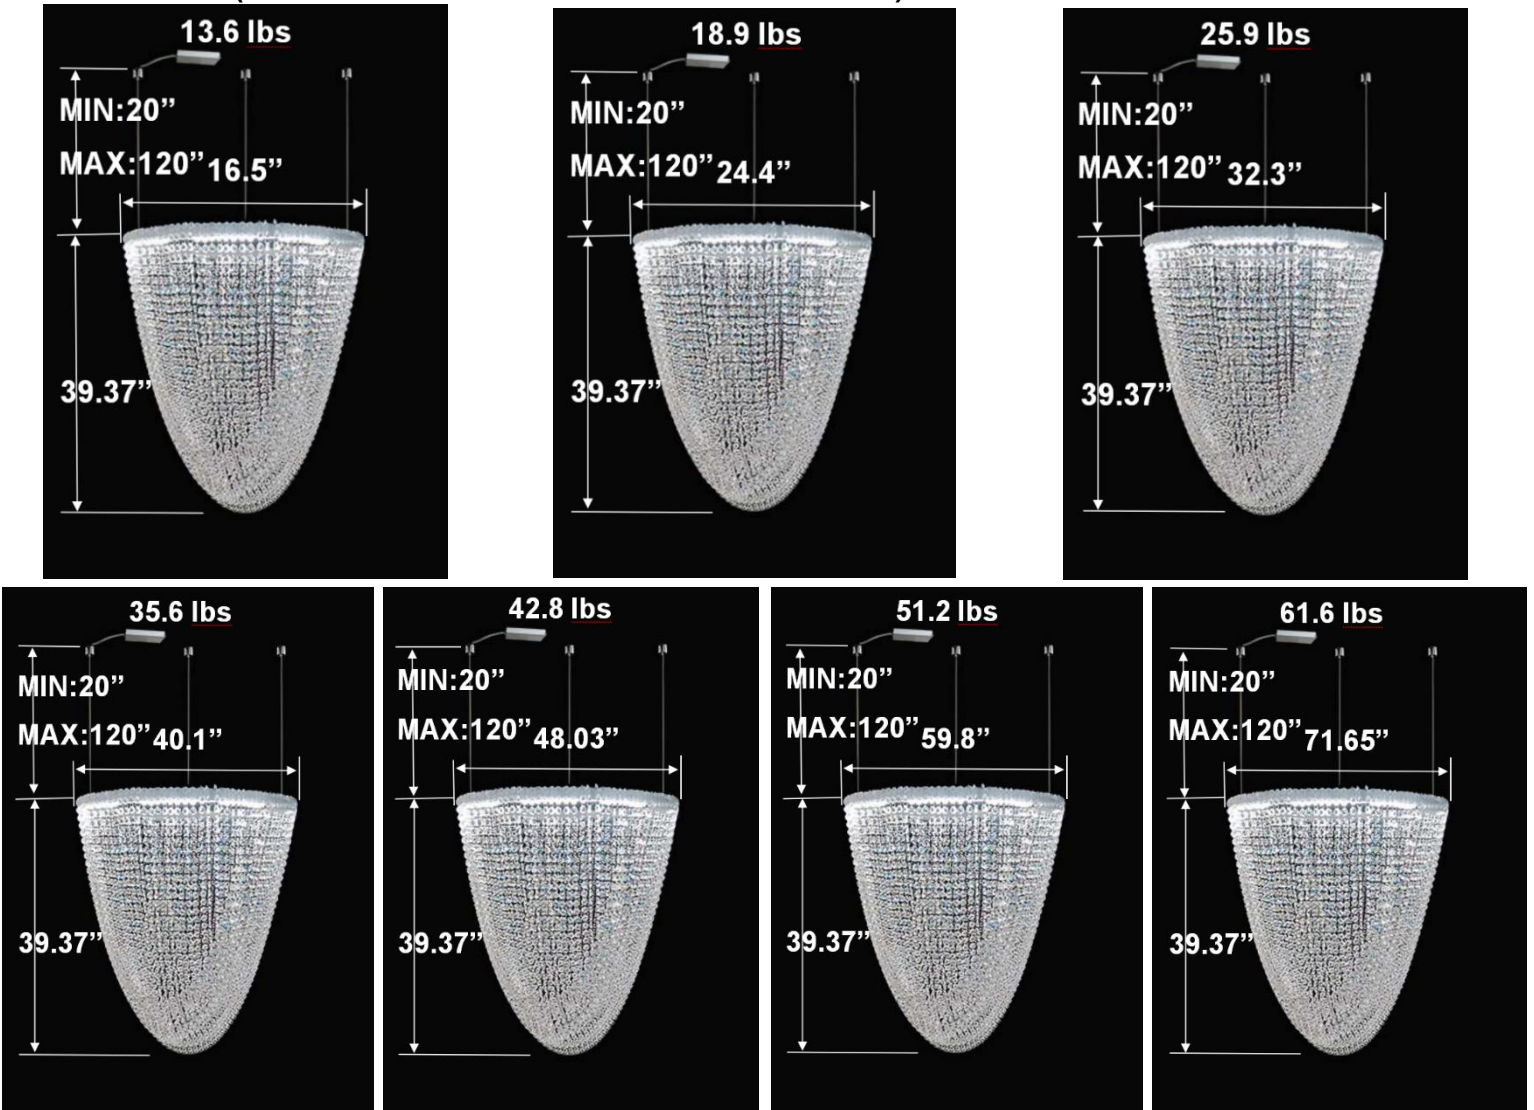

**RGBW COLOR EXAMPLES**

[SEE VIDEO](#)

**DIMENSIONS & WEIGHTS:** Canopy Size for ZigBee & DMX: 15.75" x 2.76"

**SB-D201A Canopy mount with direct lighting.**

**SB-D201A Canopy mount with direct lighting.**

**SB-D201B Canopy mount with accent ring, direct lighting.**

**SB-D201B Canopy mount with accent ring, direct lighting.**

**SB-D201C Remote driver with cables fixed directly to the ceiling, direct lighting.**  
(Driver box size: L10.83" X W3.78" X H1.81")