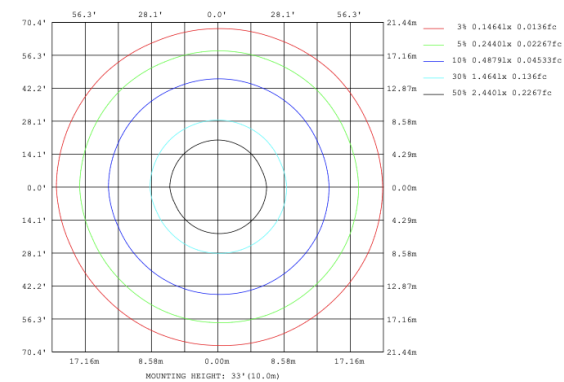

SB-D101A30WSZ 23.62" 30W @ 4000K