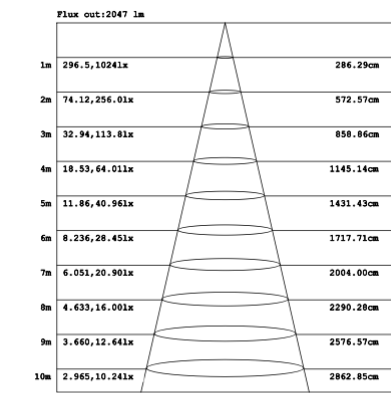

**RGBW COLOR EXAMPLES**

[SEE VIDEO](#)

**DIMENSIONS & WEIGHTS:** Canopy Size for ZigBee & DMX: 15.75" x 2.76"

**SB-D201A Canopy mount with direct lighting.**

**SB-D201A Canopy mount with direct lighting.**

**PHOTOMETRIC: Direct Illumination**

**SB-D101A20WSZ 15.75" 20W @ 4000K**

**SB-D101A30WSZ 23.62" 30W @ 4000K**

**SB-D101A40WSZ 31.50" 40W @ 4000K**

**SB-D101A50WSZ 39.37" 50W @ 4000K**

**SB-D101A60WSZ 47.24" 60W @ 4000K**

**SB-D101A70WSZ 59.06" 70W @ 4000K**

**SB-D101A80WSZ 70.87" 80W @ 4000K**

Flux out:2941 lm

Height	Eavg, Emax	Diameter
1m	394.8, 1394lx	302.99cm
2m	98.70, 348.5lx	605.99cm
3m	43.87, 154.9lx	908.98cm
4m	24.67, 87.12lx	1211.98cm
5m	15.79, 55.76lx	1514.97cm
6m	10.97, 38.72lx	1817.96cm
7m	8.057, 28.45lx	2120.96cm
8m	6.169, 21.78lx	2423.95cm
9m	4.874, 17.21lx	2726.95cm
10m	3.948, 13.94lx	3029.94cm

Note: The Curves indicate the illuminated area and the average illumination when the luminaire is at different distance.