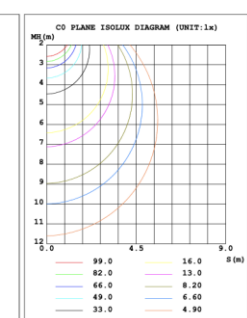

**PHOTOMETRIC: Direct Illumination**

**SB-D101A20WSZ 15.75" 20W @ 4000K**

**SB-D101A30WSZ 23.62" 30W @ 4000K**

**SB-D101A40WSZ 31.50" 40W @ 4000K**

**SB-D101A50WSZ 39.37" 50W @ 4000K**

**SB-D101A60WSZ 47.24" 60W @ 4000K**

**SB-D101A70WSZ 59.06" 70W @ 4000K**

**SB-D101A80WSZ 70.87" 80W @ 4000K**

Flux out:2941 lm

Height	Eavg, Emax	Diameter
1m	394.8, 1394lx	302.99cm
2m	98.70, 348.5lx	605.99cm
3m	43.87, 154.9lx	908.98cm
4m	24.67, 87.12lx	1211.98cm
5m	15.79, 55.76lx	1514.97cm
6m	10.97, 38.72lx	1817.96cm
7m	8.057, 28.45lx	2120.96cm
8m	6.169, 21.78lx	2423.95cm
9m	4.874, 17.21lx	2726.95cm
10m	3.948, 13.94lx	3029.94cm

Note: The Curves indicate the illuminated area and the average illumination when the luminaire is at different distance.