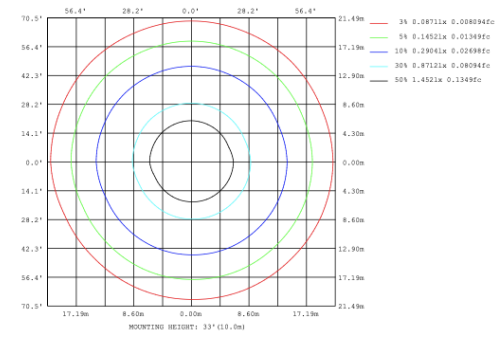

**RGBW COLOR EXAMPLES**

[SEE VIDEO](#)

**DIMENSIONS & WEIGHTS:** Canopy Size for ZigBee & DMX: 15.75" x 2.76"

**SB-D201A Canopy mount with direct lighting.**

**SB-D201A Canopy mount with direct lighting.**

**SB-D201B Canopy mount with accent ring, direct lighting.**

**SB-D201B Canopy mount with accent ring, direct lighting.**

**SB-D201C Remote driver with cables fixed directly to the ceiling, direct lighting.**  
(Driver box size: L10.83" X W3.78" X H1.81")

**PHOTOMETRIC: Direct Illumination**

**SB-D101A20WSZ 15.75" 20W @ 4000K**

**SB-D101A30WSZ 23.62" 30W @ 4000K**

**SB-D101A40WSZ 31.50" 40W @ 4000K**

**SB-D101A50WSZ 39.37" 50W @ 4000K**

**SB-D101A60WSZ 47.24" 60W @ 4000K**

Note: The Curves indicate the illuminated area and the average illumination when the luminaire is at different distance.