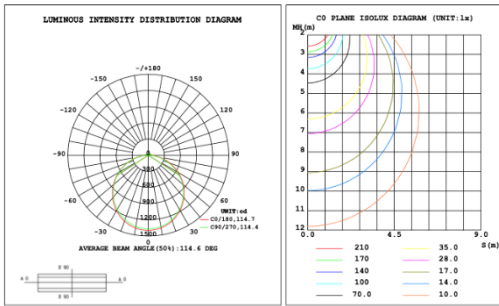

**PHOTOMETRIC: Direct Illumination**

**SB-D101A20WSZ 15.75" 20W @ 4000K**

**SB-D101A30WSZ 23.62" 30W @ 4000K**

**SB-D101A40WSZ 31.50" 40W @ 4000K**

**SB-D101A50WSZ 39.37" 50W @ 4000K**

**SB-D101A60WSZ 47.24" 60W @ 4000K**

**SB-D101A70WSZ 59.06" 70W @ 4000K**

**SB-D101A80WSZ 70.87" 80W @ 4000K**

Flux out:2941 lm

Height	Eavg, Emax	Diameter
1m	394.8, 1394lx	302.99cm
2m	98.70, 348.5lx	605.99cm
3m	43.87, 154.9lx	908.98cm
4m	24.67, 87.12lx	1211.98cm
5m	15.79, 55.76lx	1514.97cm
6m	10.97, 38.72lx	1817.96cm
7m	8.057, 28.45lx	2120.96cm
8m	6.169, 21.78lx	2423.95cm
9m	4.874, 17.21lx	2726.95cm
10m	3.948, 13.94lx	3029.94cm

Note: The Curves indicate the illuminated area and the average illumination when the luminaire is at different distance.