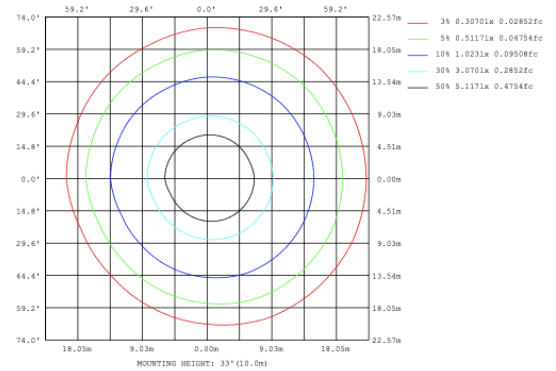

**RGBW COLOR EXAMPLES**

[SEE VIDEO](#)

**DIMENSIONS & WEIGHTS:** Canopy Size for ZigBee & DMX: 15.75" x 2.76"

**SB-D201A Canopy mount with direct lighting.**

**SB-D201A Canopy mount with direct lighting.**

**PHOTOMETRIC: Direct Illumination**

**SB-D101A20WSZ 15.75" 20W @ 4000K**

**SB-D101A30WSZ 23.62" 30W @ 4000K**

**SB-D101A40WSZ 31.50" 40W @ 4000K**

**SB-D101A50WSZ 39.37" 50W @ 4000K**

**SB-D101A60WSZ 47.24" 60W @ 4000K**

**SB-D101A70WSZ 59.06" 70W @ 4000K**

**SB-D101A80WSZ 70.87" 80W @ 4000K**

Flux out:2941 lm

Height	Eavg, Emax	Diameter
1m	394.8, 1394lx	302.99cm
2m	98.70, 348.5lx	605.99cm
3m	43.87, 154.9lx	908.98cm
4m	24.67, 87.12lx	1211.98cm
5m	15.79, 55.76lx	1514.97cm
6m	10.97, 38.72lx	1817.96cm
7m	8.057, 28.45lx	2120.96cm
8m	6.169, 21.78lx	2423.95cm
9m	4.874, 17.21lx	2726.95cm
10m	3.948, 13.94lx	3029.94cm

Note: The Curves indicate the illuminated area and the average illumination when the luminaire is at different distance.