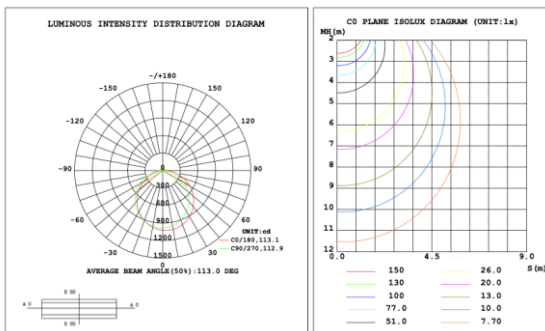

**PHOTOMETRIC: Direct Illumination**

**SB-D101A20WSZ 15.75" 20W @ 4000K**

**SB-D101A30WSZ 23.62" 30W @ 4000K**

**SB-D101A40WSZ 31.50" 40W @ 4000K**

**SB-D101A50WSZ 39.37" 50W @ 4000K**

**SB-D101A60WSZ 47.24" 60W @ 4000K**

**SB-D101A70WSZ 59.06" 70W @ 4000K**

**SB-D101A80WSZ 70.87" 80W @ 4000K**

Flux out:2941 lm

Height	Eavg, Emax	Diameter
1m	394.8, 1394lx	302.99cm
2m	98.70, 348.5lx	605.99cm
3m	43.87, 154.9lx	908.98cm
4m	24.67, 87.12lx	1211.98cm
5m	15.79, 55.76lx	1514.97cm
6m	10.97, 38.72lx	1817.96cm
7m	8.057, 28.45lx	2120.96cm
8m	6.169, 21.78lx	2423.95cm
9m	4.874, 17.21lx	2726.95cm
10m	3.948, 13.94lx	3029.94cm

Note: The Curves indicate the illuminated area and the average illumination when the luminaire is at different distance.