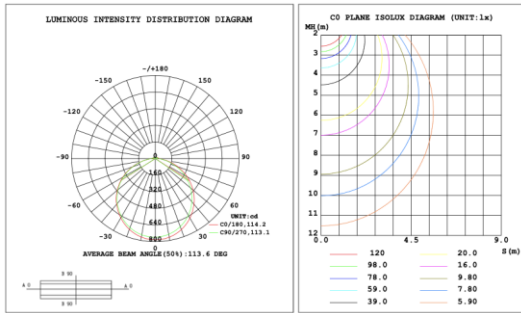

**PHOTOMETRIC: Direct Illumination**

**SB-D101A20WSZ 15.75" 20W @ 4000K**

**SB-D101A30WSZ 23.62" 30W @ 4000K**

**SB-D101A40WSZ 31.50" 40W @ 4000K**

**SB-D101A50WSZ 39.37" 50W @ 4000K**

**SB-D101A60WSZ 47.24" 60W @ 4000K**

**SB-D101A70WSZ 59.06" 70W @ 4000K**

**SB-D101A80WSZ 70.87" 80W @ 4000K**

Flux out:2941 lm

Height	Eavg, Emax	Diameter
1m	394.8, 1394lx	302.99cm
2m	98.70, 348.5lx	605.99cm
3m	43.87, 154.9lx	908.98cm
4m	24.67, 87.12lx	1211.98cm
5m	15.79, 55.76lx	1514.97cm
6m	10.97, 38.72lx	1817.96cm
7m	8.057, 28.45lx	2120.96cm
8m	6.169, 21.78lx	2423.95cm
9m	4.874, 17.21lx	2726.95cm
10m	3.948, 13.94lx	3029.94cm

Note: The Curves indicate the illuminated area and the average illumination when the luminaire is at different distance.