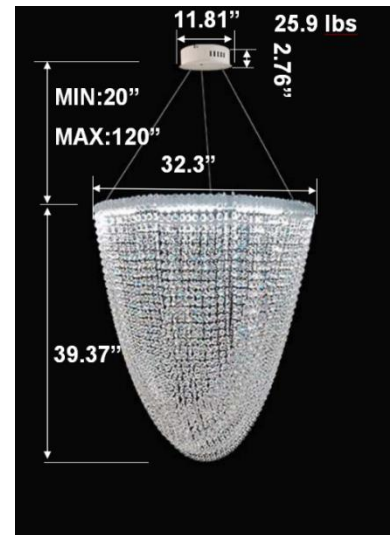

**RGBW COLOR EXAMPLES**

[SEE VIDEO](#)

**DIMENSIONS & WEIGHTS:** Canopy Size for ZigBee & DMX: 15.75" x 2.76"

**SB-D201A Canopy mount with direct lighting.**

**SB-D201A Canopy mount with direct lighting.**