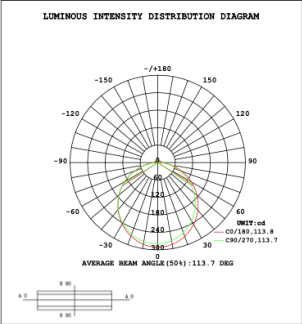

**RGBW COLOR EXAMPLES**

[SEE VIDEO](#)

**DIMENSIONS & WEIGHTS:** Canopy Size for ZigBee & DMX: 15.75" x 2.76"

**SB-D201A Canopy mount with direct lighting.**

**SB-D201A Canopy mount with direct lighting.**

**SB-D201B Canopy mount with accent ring, direct lighting.**

**SB-D201B Canopy mount with accent ring, direct lighting.**

**SB-D201C Remote driver with cables fixed directly to the ceiling, direct lighting.**  
(Driver box size: L10.83" X W3.78" X H1.81")

**PHOTOMETRIC: Direct Illumination**

**SB-D101A20WSZ 15.75" 20W @ 4000K**

**SB-D101A30WSZ 23.62" 30W @ 4000K**

**SB-D101A40WSZ 31.50" 40W @ 4000K**

**SB-D101A50WSZ 39.37" 50W @ 4000K**

**SB-D101A60WSZ 47.24" 60W @ 4000K**

**SB-D101A70WSZ 59.06" 70W @ 4000K**

**SB-D101A80WSZ 70.87" 80W @ 4000K**

Flux out:2941 lm

Height	Eavg, Emax	Diameter
1m	394.8, 1394lx	302.99cm
2m	98.70, 348.5lx	605.99cm
3m	43.87, 154.9lx	908.98cm
4m	24.67, 87.12lx	1211.98cm
5m	15.79, 55.76lx	1514.97cm
6m	10.97, 38.72lx	1817.96cm
7m	8.057, 28.45lx	2120.96cm
8m	6.169, 21.78lx	2423.95cm
9m	4.874, 17.21lx	2726.95cm
10m	3.948, 13.94lx	3029.94cm