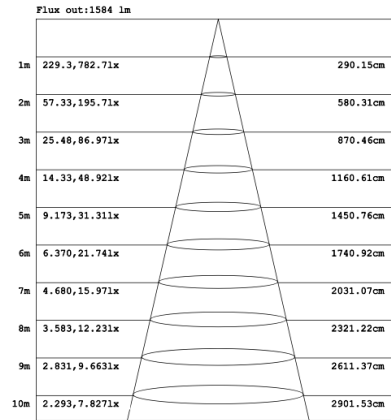

**RGBW COLOR EXAMPLES**

[SEE VIDEO](#)

**DIMENSIONS & WEIGHTS:** Canopy Size for ZigBee & DMX: 15.75" x 2.76"

**SB-D201A Canopy mount with direct lighting.**

**SB-D201A Canopy mount with direct lighting.**

**PHOTOMETRIC: Direct Illumination**

**SB-D101A20WSZ 15.75" 20W @ 4000K**

**SB-D101A30WSZ 23.62" 30W @ 4000K**

**SB-D101A40WSZ 31.50" 40W @ 4000K**

**SB-D101A50WSZ 39.37" 50W @ 4000K**

**SB-D101A60WSZ 47.24" 60W @ 4000K**

**SB-D101A70WSZ 59.06" 70W @ 4000K**

**SB-D101A80WSZ 70.87" 80W @ 4000K**

Flux out:2941 lm

Height	Eavg, Emax	Diameter
1m	394.8, 1394lx	302.99cm
2m	98.70, 348.5lx	605.99cm
3m	43.87, 154.9lx	908.98cm
4m	24.67, 87.12lx	1211.98cm
5m	15.79, 55.76lx	1514.97cm
6m	10.97, 38.72lx	1817.96cm
7m	8.057, 28.45lx	2120.96cm
8m	6.169, 21.78lx	2423.95cm
9m	4.874, 17.21lx	2726.95cm
10m	3.948, 13.94lx	3029.94cm

Note: The Curves indicate the illuminated area and the average illumination when the luminaire is at different distance.