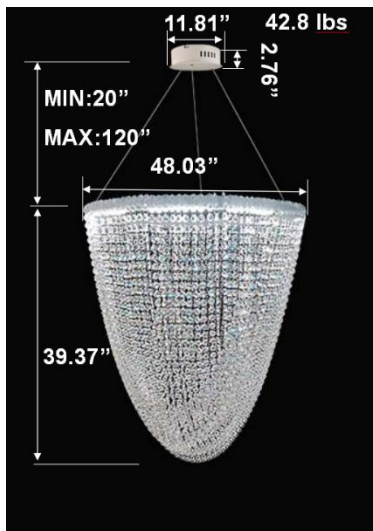

**RGBW COLOR EXAMPLES**

[SEE VIDEO](#)

**DIMENSIONS & WEIGHTS:** Canopy Size for ZigBee & DMX: 15.75" x 2.76"

**SB-D201A Canopy mount with direct lighting.**

**SB-D201A Canopy mount with direct lighting.**