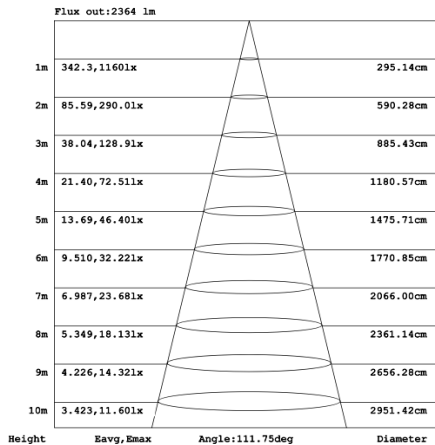

**RGBW COLOR EXAMPLES**

[SEE VIDEO](#)

**DIMENSIONS & WEIGHTS:** Canopy Size for ZigBee & DMX: 15.75" x 2.76"

**SB-D201A Canopy mount with direct lighting.**

**SB-D201A Canopy mount with direct lighting.**

**PHOTOMETRIC: Direct Illumination**

**SB-D101A20WSZ 15.75" 20W @ 4000K**

**SB-D101A30WSZ 23.62" 30W @ 4000K**

**SB-D101A40WSZ 31.50" 40W @ 4000K**

**SB-D101A50WSZ 39.37" 50W @ 4000K**

**SB-D101A60WSZ 47.24" 60W @ 4000K**

**SB-D101A70WSZ 59.06" 70W @ 4000K**

**SB-D101A80WSZ 70.87" 80W @ 4000K**

Flux out:2941 lm

Height	Eavg, Emax	Diameter
1m	394.8, 1394lx	302.99cm
2m	98.70, 348.5lx	605.99cm
3m	43.87, 154.9lx	908.98cm
4m	24.67, 87.12lx	1211.98cm
5m	15.79, 55.76lx	1514.97cm
6m	10.97, 38.72lx	1817.96cm
7m	8.057, 28.45lx	2120.96cm
8m	6.169, 21.78lx	2423.95cm
9m	4.874, 17.21lx	2726.95cm
10m	3.948, 13.94lx	3029.94cm

Note: The Curves indicate the illuminated area and the average illumination when the luminaire is at different distance.