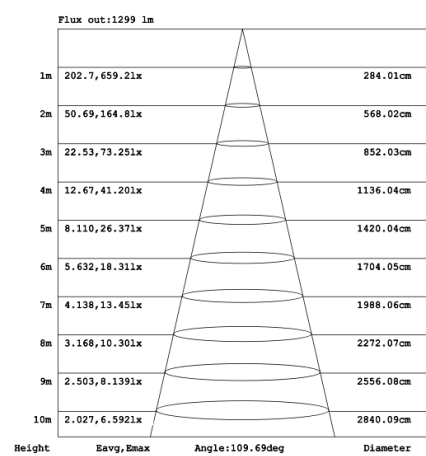

**RGBW COLOR EXAMPLES**

[SEE VIDEO](#)

**DIMENSIONS & WEIGHTS:** Canopy Size for ZigBee & DMX: 15.75" x 2.76"

**SB-D201A Canopy mount with direct lighting.**

**SB-D201A Canopy mount with direct lighting.**

**PHOTOMETRIC: Direct Illumination**

**SB-D101A20WSZ 15.75" 20W @ 4000K**

**SB-D101A30WSZ 23.62" 30W @ 4000K**

**SB-D101A40WSZ 31.50" 40W @ 4000K**

**SB-D101A50WSZ 39.37" 50W @ 4000K**

**SB-D101A60WSZ 47.24" 60W @ 4000K**

**SB-D101A70WSZ 59.06" 70W @ 4000K**

**SB-D101A80WSZ 70.87" 80W @ 4000K**

Flux out:2941 lm

Height	Eavg, Emax	Diameter
1m	394.8, 1394lx	302.99cm
2m	98.70, 348.5lx	605.99cm
3m	43.87, 154.9lx	908.98cm
4m	24.67, 87.12lx	1211.98cm
5m	15.79, 55.76lx	1514.97cm
6m	10.97, 38.72lx	1817.96cm
7m	8.057, 28.45lx	2120.96cm
8m	6.169, 21.78lx	2423.95cm
9m	4.874, 17.21lx	2726.95cm
10m	3.948, 13.94lx	3029.94cm

Note: The Curves indicate the illuminated area and the average illumination when the luminaire is at different distance.