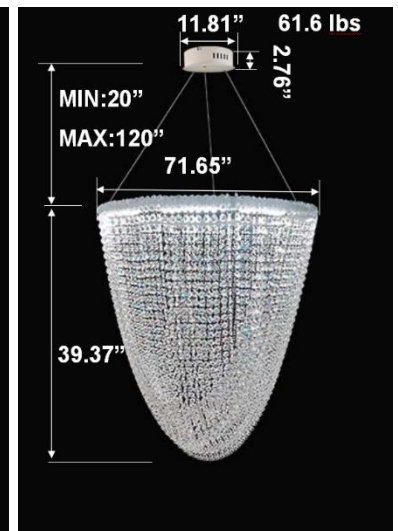

**RGBW COLOR EXAMPLES**

[SEE VIDEO](#)

**DIMENSIONS & WEIGHTS:** Canopy Size for ZigBee & DMX: 15.75" x 2.76"

**SB-D201A Canopy mount with direct lighting.**

**SB-D201A Canopy mount with direct lighting.**