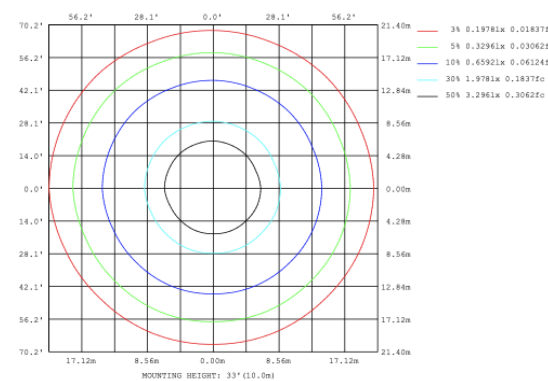

**RGBW COLOR EXAMPLES**

[SEE VIDEO](#)

**DIMENSIONS & WEIGHTS:** Canopy Size for ZigBee & DMX: 15.75" x 2.76"

**SB-D201A Canopy mount with direct lighting.**

**SB-D201A Canopy mount with direct lighting.**

**PHOTOMETRIC: Direct Illumination**

**SB-D101A20WSZ 15.75" 20W @ 4000K**

**SB-D101A30WSZ 23.62" 30W @ 4000K**

**SB-D101A40WSZ 31.50" 40W @ 4000K**

**SB-D101A50WSZ 39.37" 50W @ 4000K**

**SB-D101A60WSZ 47.24" 60W @ 4000K**

**SB-D101A70WSZ 59.06" 70W @ 4000K**

**SB-D101A80WSZ 70.87" 80W @ 4000K**

Flux out:2941 lm

Height	Eavg, Emax	Diameter
1m	394.8, 1394lx	302.99cm
2m	98.70, 348.5lx	605.99cm
3m	43.87, 154.9lx	908.98cm
4m	24.67, 87.12lx	1211.98cm
5m	15.79, 55.76lx	1514.97cm
6m	10.97, 38.72lx	1817.96cm
7m	8.057, 28.45lx	2120.96cm
8m	6.169, 21.78lx	2423.95cm
9m	4.874, 17.21lx	2726.95cm
10m	3.948, 13.94lx	3029.94cm

Note: The Curves indicate the illuminated area and the average illumination when the luminaire is at different distance.