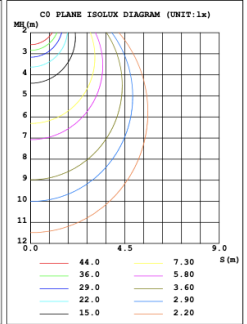

PHOTOMETRIC: Direct Illumination

SB-D101A20WSZ 15.75" 20W @ 4000K