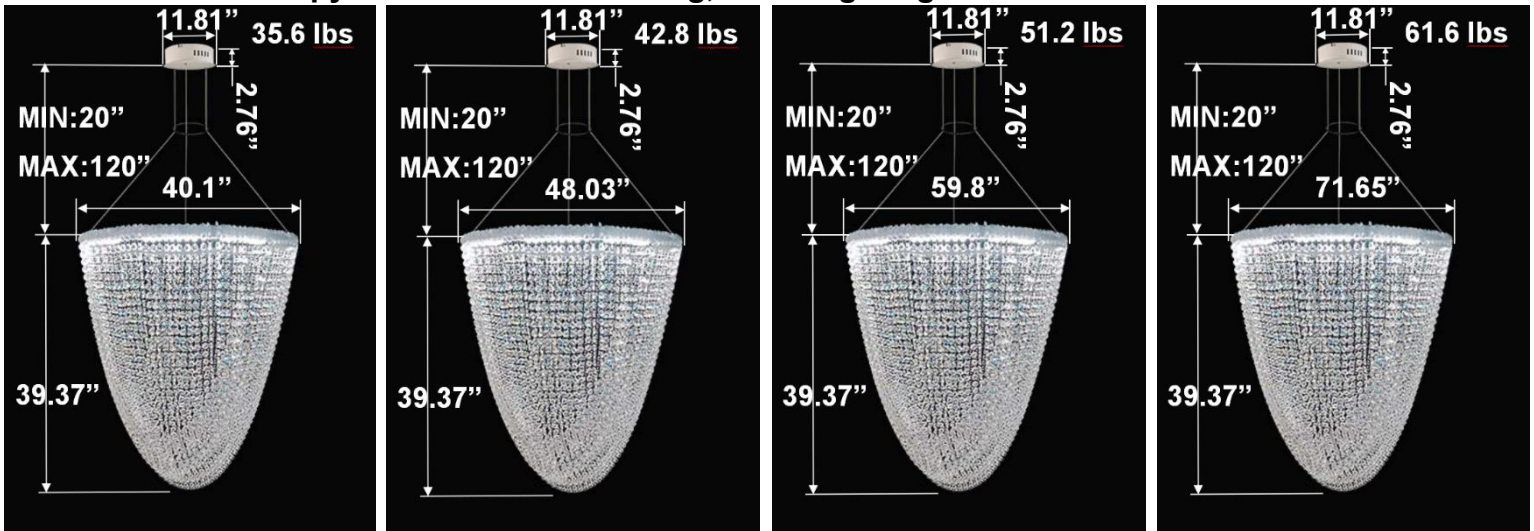

### FEATURES

- 5-year limited warranty.
- Ships assembled.
- Illumination direct.
- Extruded aluminum housing up to 71.65", 1 continuous ring without joints.
- Crystal chain body, multiple color options available.
- Fixture delivered lumens per watt ratio up to 60 LPW not including RGBW.
- 10' standard adjustable aircraft cables/power cord adjust by push button grippers, custom length available.
- Can be remote driver mounted or driver concealed within the canopy, can be mounted on sloped ceiling.

**RGBW COLOR EXAMPLES**

[SEE VIDEO](#)

**DIMENSIONS & WEIGHTS:** Canopy Size for ZigBee & DMX: 15.75" x 2.76"

**SB-D201A Canopy mount with direct lighting.**

**SB-D201A Canopy mount with direct lighting.**

**SB-D201B Canopy mount with accent ring, direct lighting.**

**SB-D201B Canopy mount with accent ring, direct lighting.**

**SB-D201C Remote driver with cables fixed directly to the ceiling, direct lighting.**  
(Driver box size: L10.83" X W3.78" X H1.81")