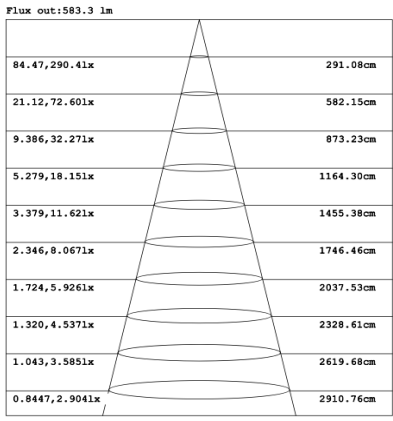

PHOTOMETRIC: Direct Illumination

SB-D101A20WSZ 15.75" 20W @ 4000K