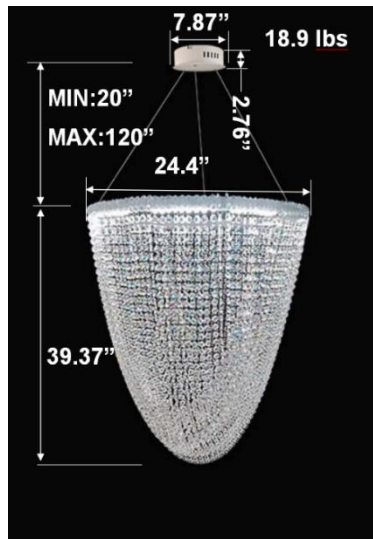

**RGBW COLOR EXAMPLES**

[SEE VIDEO](#)

**DIMENSIONS & WEIGHTS:** Canopy Size for ZigBee & DMX: 15.75" x 2.76"

**SB-D201A Canopy mount with direct lighting.**

**SB-D201A Canopy mount with direct lighting.**