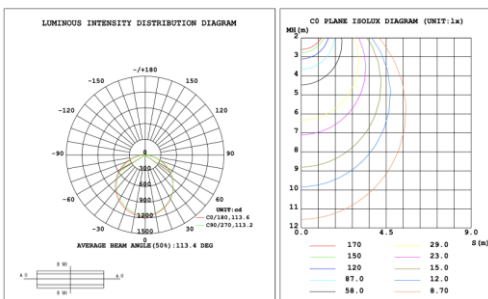

**PHOTOMETRIC: Direct Illumination**

**SB-D101A20WSZ 15.75" 20W @ 4000K**

**SB-D101A30WSZ 23.62" 30W @ 4000K**

**SB-D101A40WSZ 31.50" 40W @ 4000K**

**SB-D101A50WSZ 39.37" 50W @ 4000K**

**SB-D101A60WSZ 47.24" 60W @ 4000K**

**SB-D101A70WSZ 59.06" 70W @ 4000K**

**SB-D101A80WSZ 70.87" 80W @ 4000K**

Flux out:2941 lm

Height	Eavg, Emax	Diameter
1m	394.8, 1394lx	302.99cm
2m	98.70, 348.5lx	605.99cm
3m	43.87, 154.9lx	908.98cm
4m	24.67, 87.12lx	1211.98cm
5m	15.79, 55.76lx	1514.97cm
6m	10.97, 38.72lx	1817.96cm
7m	8.057, 28.45lx	2120.96cm
8m	6.169, 21.78lx	2423.95cm
9m	4.874, 17.21lx	2726.95cm
10m	3.948, 13.94lx	3029.94cm

Note: The Curves indicate the illuminated area and the average illumination when the luminaire is at different distance.