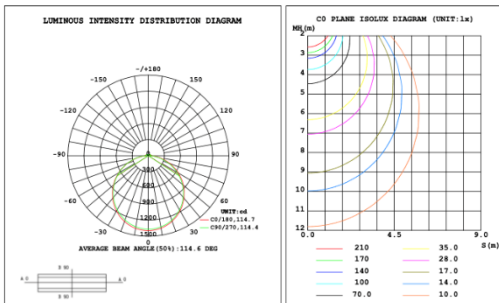

RGBW COLOR EXAMPLES

[SEE VIDEO](#)

DIMENSIONS & WEIGHTS: Canopy Size for ZigBee & DMX: 15.75" x 2.76"

SB-D202A Remote mount with canopy, cables fixed directly to the ceiling, direct lighting.

PHOTOMETRIC: Direct Illumination

SB-D101A20WSZ 15.75" 20W @ 4000K

SB-D101A30WSZ 23.62" 30W @ 4000K

SB-D101A40WSZ 31.50" 40W @ 4000K

SB-D101A50WSZ 39.37" 50W @ 4000K

SB-D101A60WSZ 47.24" 60W @ 4000K

SB-D101A70WSZ 59.06" 70W @ 4000K

Flux out:2364 lm

Height	Eavg, Emax	Angle:111.75deg	Diameter
1m	342.3,11601lx		295.14cm
2m	85.59,290.01lx		590.28cm
3m	38.04,128.91lx		885.43cm
4m	21.40,72.51lx		1180.57cm
5m	13.69,46.40lx		1475.71cm
6m	9.510,32.22lx		1770.85cm
7m	6.987,23.68lx		2066.00cm
8m	5.349,18.13lx		2361.14cm
9m	4.226,14.32lx		2656.28cm
10m	3.423,11.60lx		2951.42cm

SB-D101A80WSZ 70.87" 80W @ 4000K

Flux out:2941 lm

Height	Eavg, Emax	Angle:113.14deg	Diameter
1m	394.8,1394lx		302.99cm
2m	98.70,348.51lx		605.99cm
3m	43.87,154.91lx		908.98cm
4m	24.67,87.12lx		1211.98cm
5m	15.79,55.76lx		1514.97cm
6m	10.97,38.72lx		1817.96cm
7m	8.057,28.45lx		2120.96cm
8m	6.169,21.78lx		2423.95cm
9m	4.874,17.21lx		2726.95cm
10m	3.948,13.94lx		3029.94cm