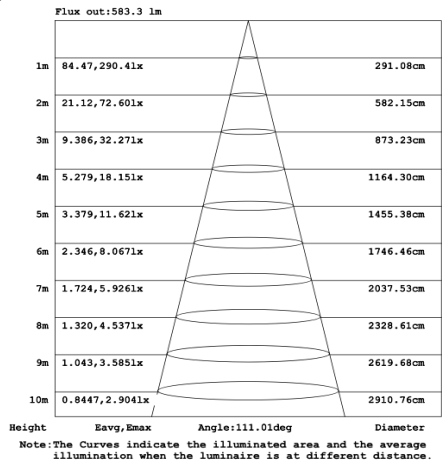

PHOTOMETRIC: Direct Illumination

SB-D101A20WSZ 15.75" 20W @ 4000K