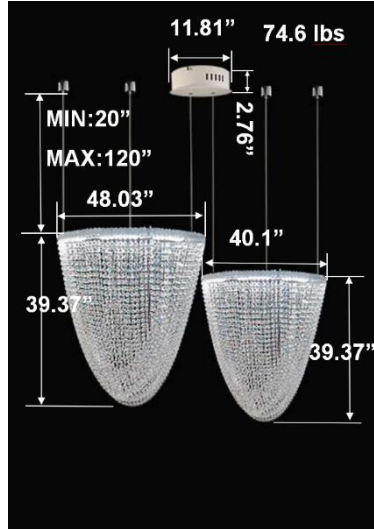

FEATURES

- 5-year limited warranty.
- Ships assembled.
- Illumination direct.
- Extruded aluminum housing up to 71.65", 1 continuous ring without joints.
- Crystal chain body, multiple color options available.
- Fixture delivered lumens per watt ratio up to 60 LPW not including RGBW.
- 10' standard adjustable aircraft cables/power cord adjust by push button grippers, custom length available.
- Can be remote driver mounted or driver concealed within the canopy, can be mounted on sloped ceiling.
- Over 50 lbs fixture must be installed using a U.L. listed outlet box or supported independently of the outlet box

RGBW COLOR EXAMPLES

[SEE VIDEO](#)

DIMENSIONS & WEIGHTS: Canopy Size for ZigBee & DMX: 15.75" x 2.76"

SB-D202A Remote mount with canopy, cables fixed directly to the ceiling, direct lighting.

PHOTOMETRIC: Direct Illumination

Height	Eavg, Emax	Angle:111.75deg	Diameter
1m	342.3,11601lx		295.14cm
2m	85.59,290.01lx		590.28cm
3m	38.04,128.91lx		885.43cm
4m	21.40,72.51lx		1180.57cm
5m	13.69,46.40lx		1475.71cm
6m	9.510,32.22lx		1770.85cm
7m	6.987,23.68lx		2066.00cm
8m	5.349,18.13lx		2361.14cm
9m	4.226,14.32lx		2656.28cm
10m	3.423,11.60lx		2951.42cm