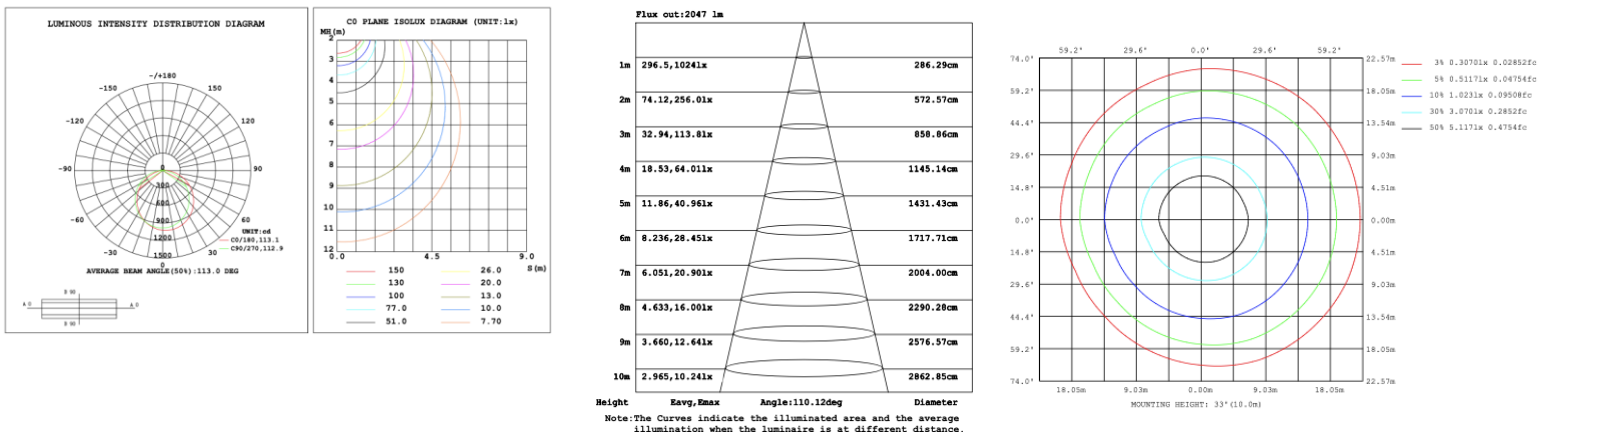

SB-D101A60WSZ 47.24" 60W @ 4000K