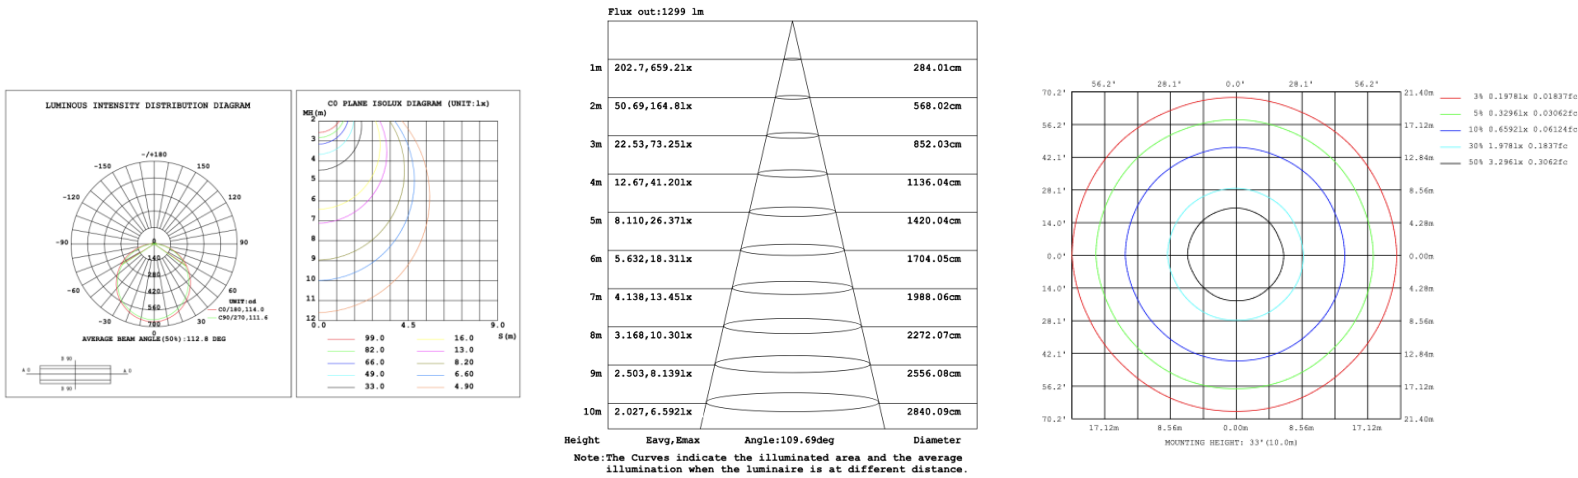

SB-D101A40WSZ 31.50" 40W @ 4000K