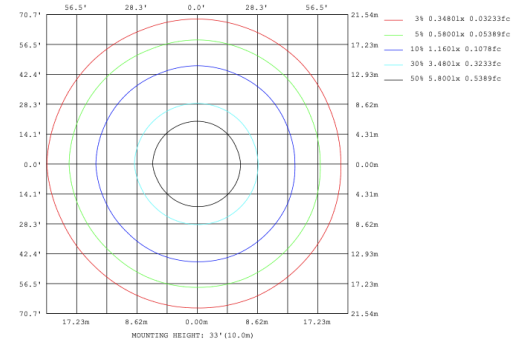

RGBW COLOR EXAMPLES

[SEE VIDEO](#)

DIMENSIONS & WEIGHTS: Canopy Size for ZigBee & DMX: 15.75" x 2.76"

SB-D202A Remote mount with canopy, cables fixed directly to the ceiling, direct lighting.

PHOTOMETRIC: Direct Illumination

SB-D101A20WSZ 15.75" 20W @ 4000K

SB-D101A30WSZ 23.62" 30W @ 4000K

SB-D101A40WSZ 31.50" 40W @ 4000K

SB-D101A50WSZ 39.37" 50W @ 4000K

SB-D101A60WSZ 47.24" 60W @ 4000K

SB-D101A70WSZ 59.06" 70W @ 4000K

Flux out:2364 lm

Height	Eavg, Emax	Angle:111.75deg	Diameter
1m	342.3,11601lx		295.14cm
2m	85.59,290.01lx		590.28cm
3m	38.04,128.91lx		885.43cm
4m	21.40,72.51lx		1180.57cm
5m	13.69,46.40lx		1475.71cm
6m	9.510,32.22lx		1770.85cm
7m	6.987,23.68lx		2066.00cm
8m	5.349,18.13lx		2361.14cm
9m	4.226,14.32lx		2656.28cm
10m	3.423,11.60lx		2951.42cm

SB-D101A80WSZ 70.87" 80W @ 4000K

Flux out:2941 lm

Height	Eavg, Emax	Angle:113.14deg	Diameter
1m	394.8,1394lx		302.99cm
2m	98.70,348.51lx		605.99cm
3m	43.87,154.91lx		908.98cm
4m	24.67,87.12lx		1211.98cm
5m	15.79,55.76lx		1514.97cm
6m	10.97,38.72lx		1817.96cm
7m	8.057,28.45lx		2120.96cm
8m	6.169,21.78lx		2423.95cm
9m	4.874,17.21lx		2726.95cm
10m	3.948,13.94lx		3029.94cm