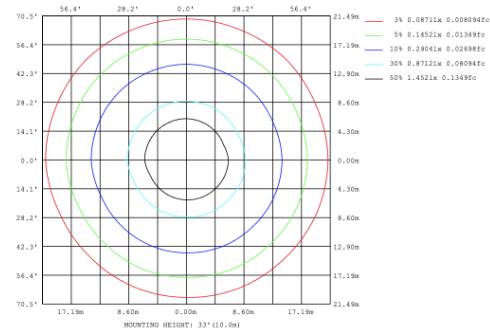

PHOTOMETRIC: Direct Illumination

SB-D101A20WSZ 15.75" 20W @ 4000K