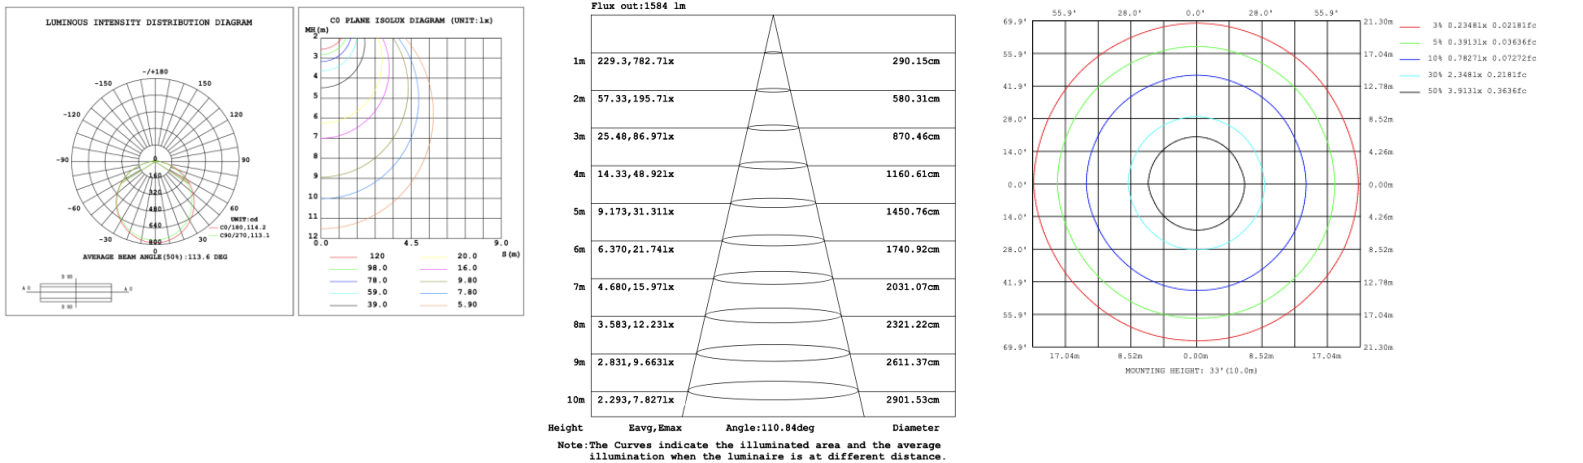

SB-D101A50WSZ 39.37" 50W @ 4000K