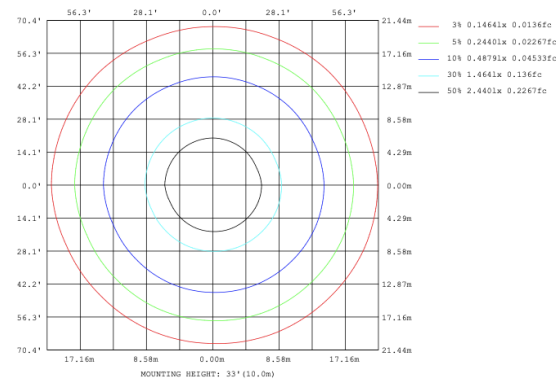

SB-D101A30WSZ 23.62" 30W @ 4000K