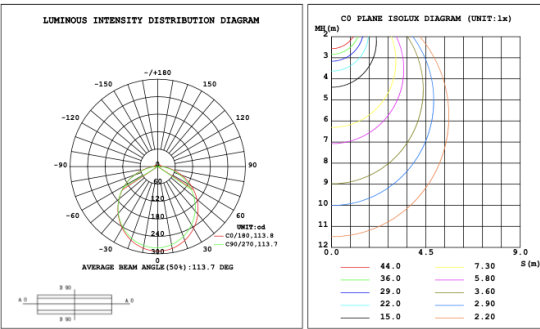

PHOTOMETRIC: Direct Illumination

SB-D101A20WSZ 15.75" 20W @ 4000K