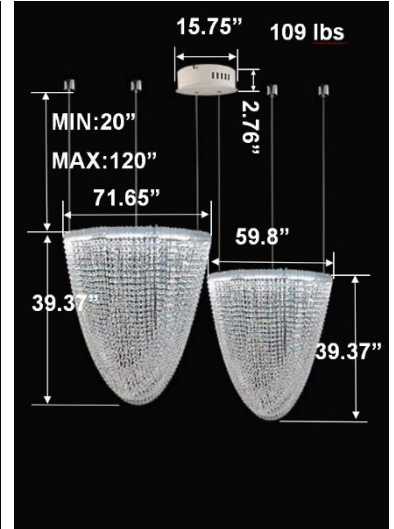

FEATURES

- 5-year limited warranty.
- Ships assembled.
- Illumination direct.
- Extruded aluminum housing up to 71.65", 1 continuous ring without joints.
- Crystal chain body, multiple color options available.
- Fixture delivered lumens per watt ratio up to 60 LPW not including RGBW.
- 10' standard adjustable aircraft cables/power cord adjust by push button grippers, custom length available.
- Can be remote driver mounted or driver concealed within the canopy, can be mounted on sloped ceiling.
- Over 50 lbs fixture must be installed using a U.L. listed outlet box or supported independently of the outlet box

RGBW COLOR EXAMPLES

[SEE VIDEO](#)

DIMENSIONS & WEIGHTS: Canopy Size for ZigBee & DMX: 15.75" x 2.76"

SB-D202A Remote mount with canopy, cables fixed directly to the ceiling, direct lighting.

PHOTOMETRIC: Direct Illumination