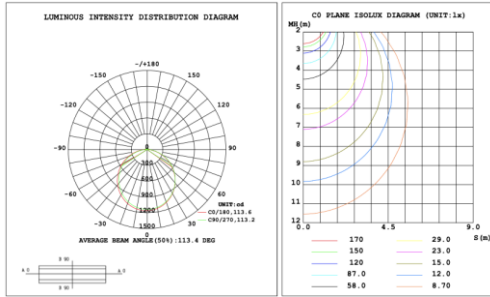

RGBW COLOR EXAMPLES

[SEE VIDEO](#)

DIMENSIONS & WEIGHTS: Canopy Size for ZigBee & DMX: 15.75" x 2.76"

SB-D202A Remote mount with canopy, cables fixed directly to the ceiling, direct lighting.

PHOTOMETRIC: Direct Illumination

SB-D101A20WSZ 15.75" 20W @ 4000K

SB-D101A30WSZ 23.62" 30W @ 4000K

SB-D101A40WSZ 31.50" 40W @ 4000K

SB-D101A50WSZ 39.37" 50W @ 4000K

SB-D101A60WSZ 47.24" 60W @ 4000K

SB-D101A70WSZ 59.06" 70W @ 4000K

Flux out:2364 lm

Height	Eavg, Emax	Angle:111.75deg	Diameter
1m	342.3,11601lx		295.14cm
2m	85.59,290.01lx		590.28cm
3m	38.04,128.91lx		885.43cm
4m	21.40,72.51lx		1180.57cm
5m	13.69,46.40lx		1475.71cm
6m	9.510,32.22lx		1770.85cm
7m	6.987,23.68lx		2066.00cm
8m	5.349,18.13lx		2361.14cm
9m	4.226,14.32lx		2656.28cm
10m	3.423,11.60lx		2951.42cm

SB-D101A80WSZ 70.87" 80W @ 4000K

Flux out:2941 lm

Height	Eavg, Emax	Angle:113.14deg	Diameter
1m	394.8,1394lx		302.99cm
2m	98.70,348.51lx		605.99cm
3m	43.87,154.91lx		908.98cm
4m	24.67,87.12lx		1211.98cm
5m	15.79,55.76lx		1514.97cm
6m	10.97,38.72lx		1817.96cm
7m	8.057,28.45lx		2120.96cm
8m	6.169,21.78lx		2423.95cm
9m	4.874,17.21lx		2726.95cm
10m	3.948,13.94lx		3029.94cm