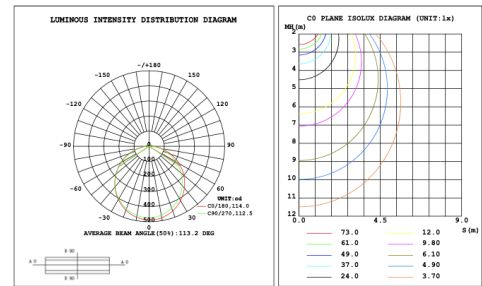

SB-D101A30WSZ 23.62" 30W @ 4000K