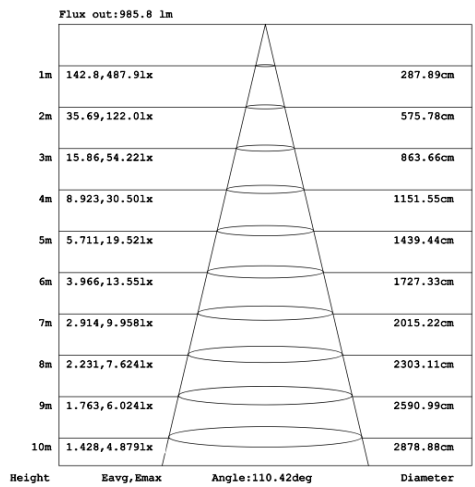

SB-D101A30WSZ 23.62" 30W @ 4000K