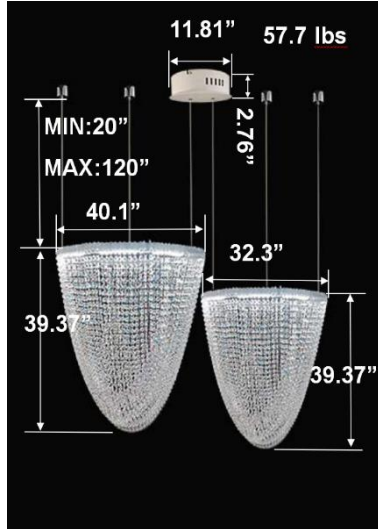

FEATURES

- 5-year limited warranty.
- Ships assembled.
- Illumination direct.
- Extruded aluminum housing up to 71.65", 1 continuous ring without joints.
- Crystal chain body, multiple color options available.
- Fixture delivered lumens per watt ratio up to 60 LPW not including RGBW.
- 10' standard adjustable aircraft cables/power cord adjust by push button grippers, custom length available.
- Can be remote driver mounted or driver concealed within the canopy, can be mounted on sloped ceiling.
- Over 50 lbs fixture must be installed using a U.L. listed outlet box or supported independently of the outlet box

RGBW COLOR EXAMPLES

[SEE VIDEO](#)

DIMENSIONS & WEIGHTS: Canopy Size for ZigBee & DMX: 15.75" x 2.76"

SB-D202A Remote mount with canopy, cables fixed directly to the ceiling, direct lighting.

PHOTOMETRIC: Direct Illumination