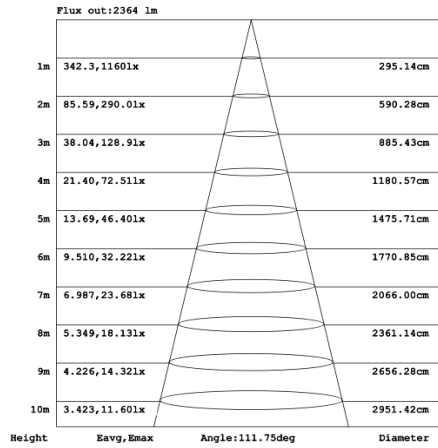

RGBW COLOR EXAMPLES

[SEE VIDEO](#)

DIMENSIONS & WEIGHTS: Canopy Size for ZigBee & DMX: 15.75" x 2.76"

SB-D203A Remote mount with canopy, cables fixed directly to the ceiling, direct lighting.

PHOTOMETRIC: Direct Illumination

SB-D101A20WSZ 15.75" 20W @ 4000K

SB-D101A30WSZ 23.62" 30W @ 4000K

SB-D101A40WSZ 31.50" 40W @ 4000K

SB-D101A50WSZ 39.37" 50W @ 4000K

SB-D101A60WSZ 47.24" 60W @ 4000K

SB-D101A70WSZ 59.06" 70W @ 4000K

SB-D101A80WSZ 70.87" 80W @ 4000K