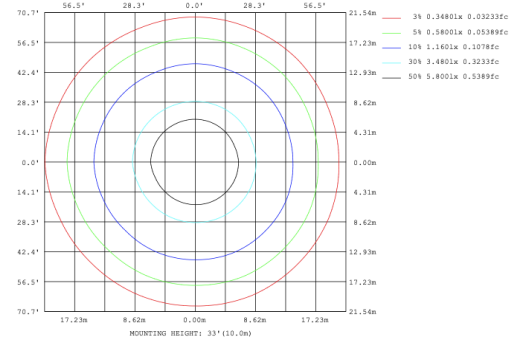

RGBW COLOR EXAMPLES

[SEE VIDEO](#)

DIMENSIONS & WEIGHTS: Canopy Size for ZigBee & DMX: 15.75" x 2.76"

SB-D203A Remote mount with canopy, cables fixed directly to the ceiling, direct lighting.

PHOTOMETRIC: Direct Illumination

SB-D101A20WSZ 15.75" 20W @ 4000K

SB-D101A30WSZ 23.62" 30W @ 4000K

SB-D101A40WSZ 31.50" 40W @ 4000K

SB-D101A50WSZ 39.37" 50W @ 4000K

SB-D101A60WSZ 47.24" 60W @ 4000K

SB-D101A70WSZ 59.06" 70W @ 4000K

SB-D101A80WSZ 70.87" 80W @ 4000K