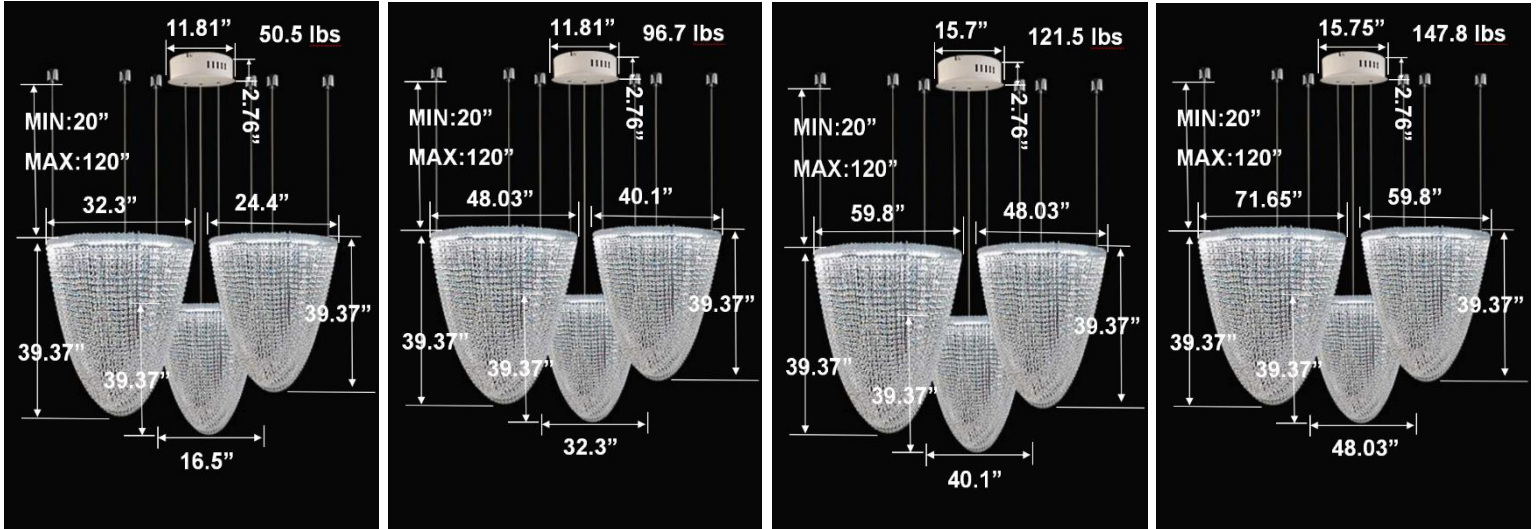

FEATURES

- 5-year limited warranty.
- Ships assembled.
- Illumination direct.
- Extruded aluminum housing up to 70.87", 1 continuous ring without joints.
- Crystal chain body, multiple color options available.
- Fixture delivered lumens per watt ratio up to 60 LPW not including RGBW.
- 10' standard adjustable aircraft cables/power cord adjust by push button grippers, custom length available.
- Can be remote driver mounted or driver concealed within the canopy, can be mounted on sloped ceiling.
- Over 50 lbs fixture must be installed using a U.L. listed outlet box or supported independently of the outlet box

RGBW COLOR EXAMPLES

[SEE VIDEO](#)

DIMENSIONS & WEIGHTS: Canopy Size for ZigBee & DMX: 15.75" x 2.76"

SB-D203A Remote mount with canopy, cables fixed directly to the ceiling, direct lighting.

PHOTOMETRIC: Direct Illumination