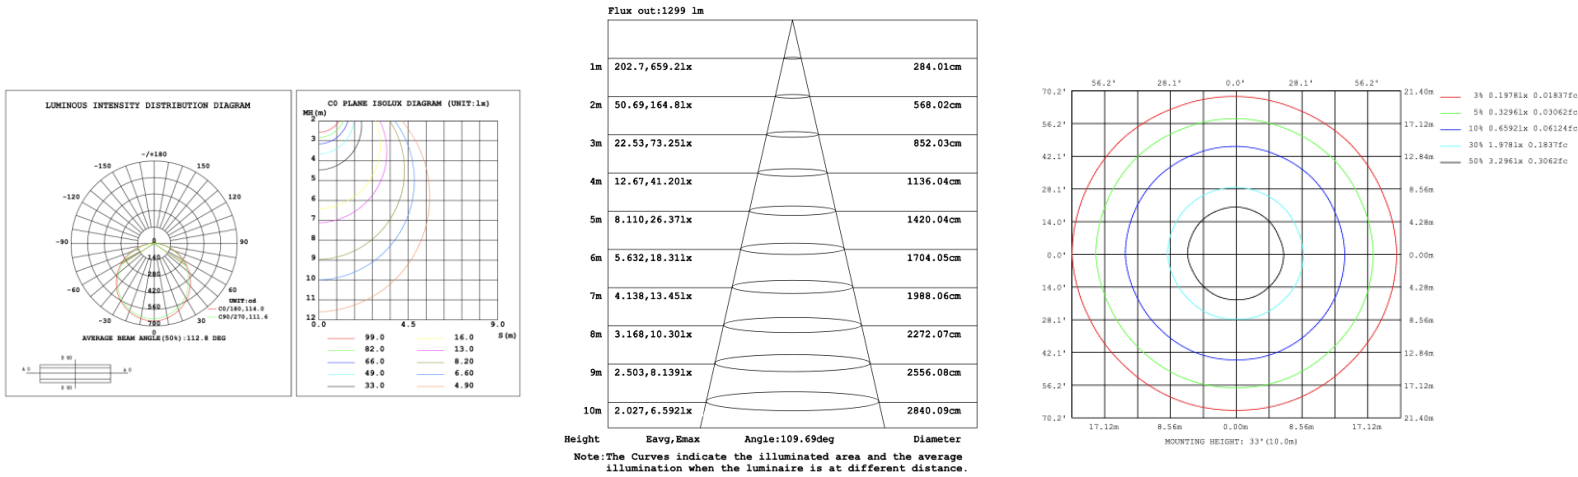

SB-D101A40WSZ 31.50" 40W @ 4000K