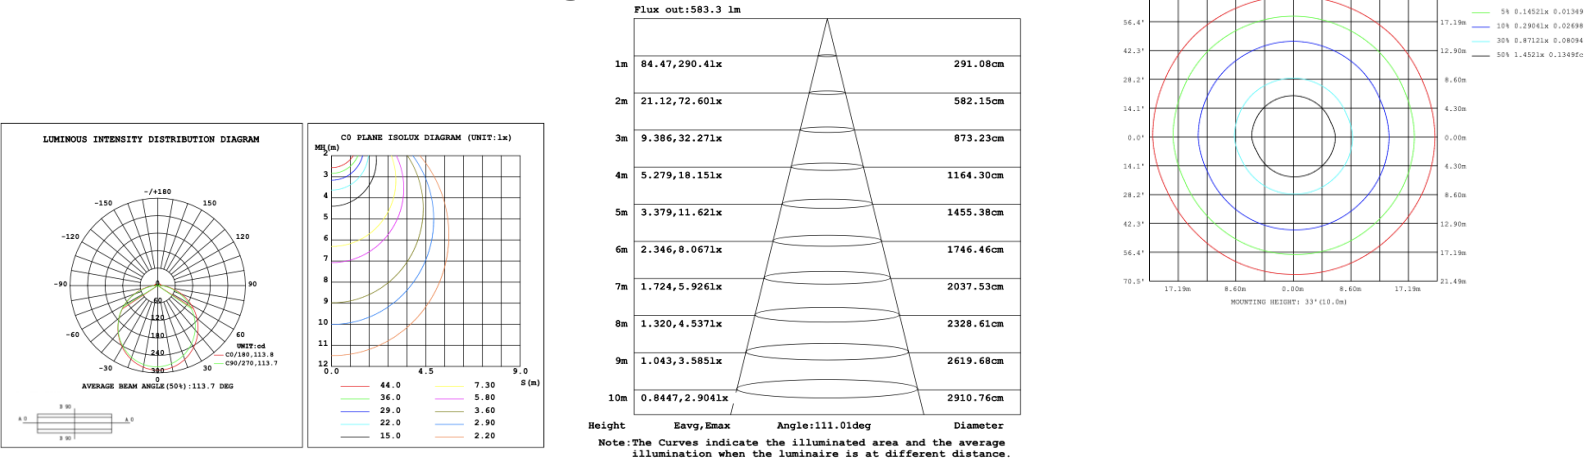

PHOTOMETRIC: Direct Illumination

SB-D101A20WSZ 15.75" 20W @ 4000K

SB-D101A30WSZ 23.62" 30W @ 4000K