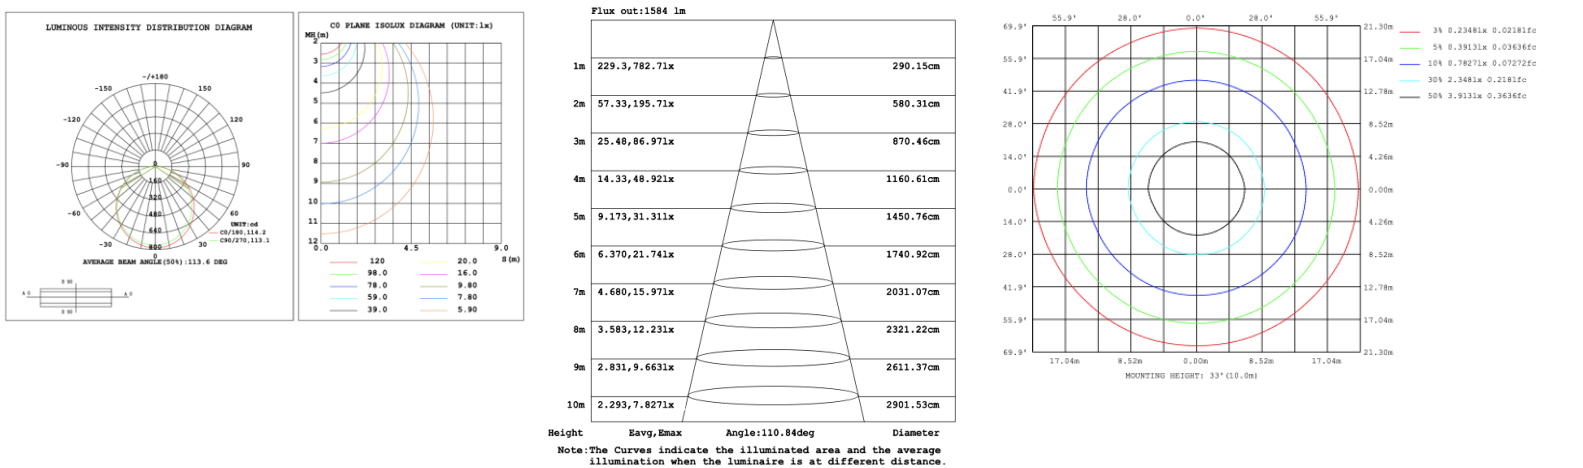

RGBW COLOR EXAMPLES

[SEE VIDEO](#)

DIMENSIONS & WEIGHTS: Canopy Size for ZigBee & DMX: 15.75" x 2.76"

SB-D203A Remote mount with canopy, cables fixed directly to the ceiling, direct lighting.

PHOTOMETRIC: Direct Illumination

SB-D101A20WSZ 15.75" 20W @ 4000K

SB-D101A30WSZ 23.62" 30W @ 4000K

SB-D101A40WSZ 31.50" 40W @ 4000K

SB-D101A50WSZ 39.37" 50W @ 4000K

SB-D101A60WSZ 47.24" 60W @ 4000K

SB-D101A70WSZ 59.06" 70W @ 4000K

SB-D101A80WSZ 70.87" 80W @ 4000K