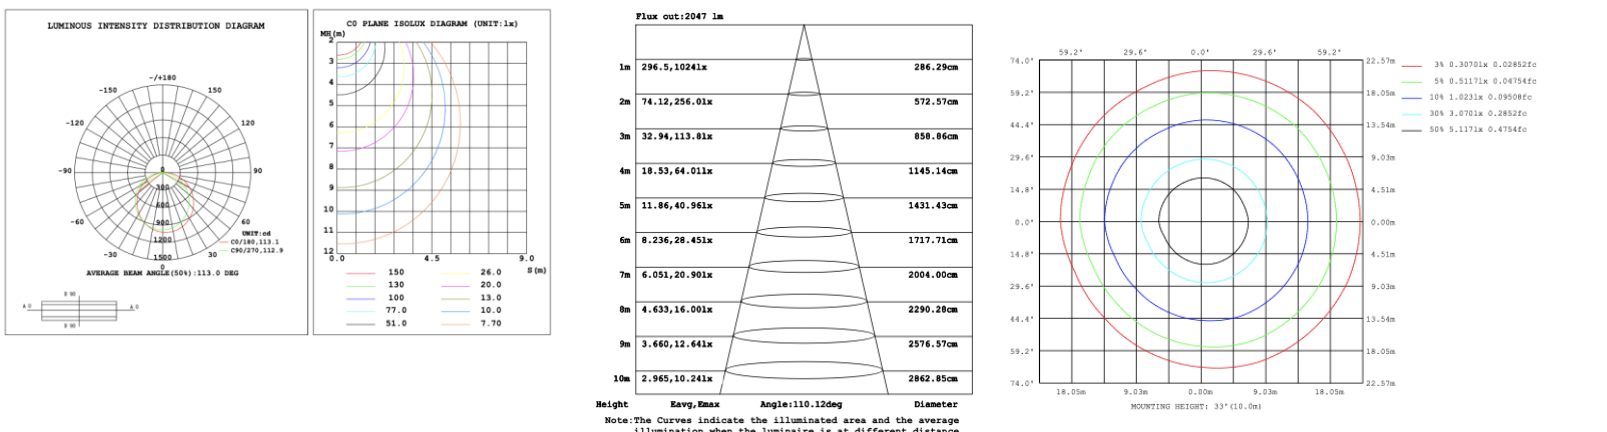

RGBW COLOR EXAMPLES

[SEE VIDEO](#)

DIMENSIONS & WEIGHTS: Canopy Size for ZigBee & DMX: 15.75" x 2.76"

SB-D203A Remote mount with canopy, cables fixed directly to the ceiling, direct lighting.

PHOTOMETRIC: Direct Illumination

SB-D101A20WSZ 15.75" 20W @ 4000K

SB-D101A30WSZ 23.62" 30W @ 4000K

SB-D101A40WSZ 31.50" 40W @ 4000K

SB-D101A50WSZ 39.37" 50W @ 4000K

SB-D101A60WSZ 47.24" 60W @ 4000K

SB-D101A70WSZ 59.06" 70W @ 4000K

SB-D101A80WSZ 70.87" 80W @ 4000K