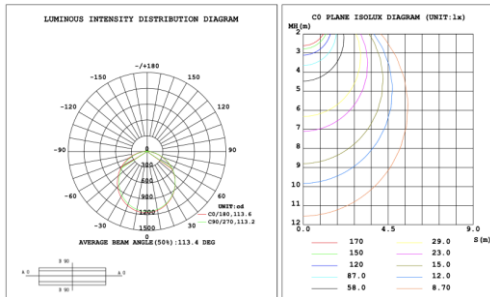

RGBW COLOR EXAMPLES

[SEE VIDEO](#)

DIMENSIONS & WEIGHTS: Canopy Size for ZigBee & DMX: 15.75" x 2.76"

SB-D203A Remote mount with canopy, cables fixed directly to the ceiling, direct lighting.

PHOTOMETRIC: Direct Illumination

SB-D101A20WSZ 15.75" 20W @ 4000K

SB-D101A30WSZ 23.62" 30W @ 4000K

SB-D101A40WSZ 31.50" 40W @ 4000K

SB-D101A50WSZ 39.37" 50W @ 4000K

SB-D101A60WSZ 47.24" 60W @ 4000K

SB-D101A70WSZ 59.06" 70W @ 4000K

SB-D101A80WSZ 70.87" 80W @ 4000K