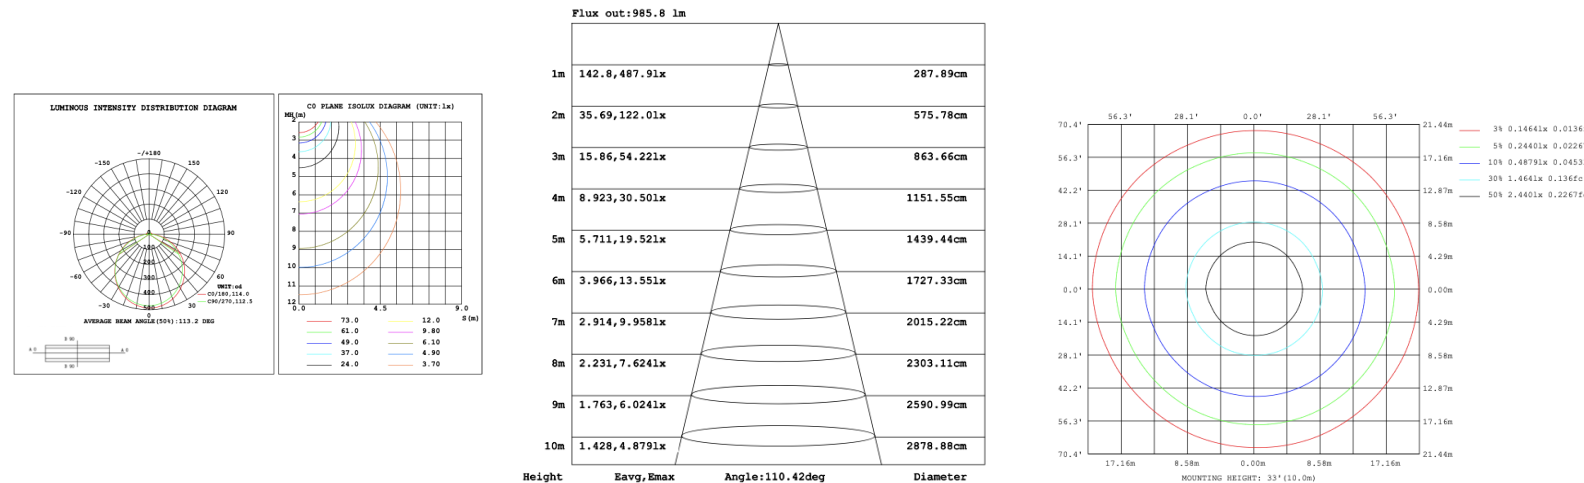

DIMENSIONS & WEIGHTS: Canopy Size for ZigBee & DMX: 15.75" x 2.76"

SB-D203A Remote mount with canopy, cables fixed directly to the ceiling, direct lighting.

PHOTOMETRIC: Direct Illumination

SB-D101A20WSZ 15.75" 20W @ 4000K

SB-D101A30WSZ 23.62" 30W @ 4000K