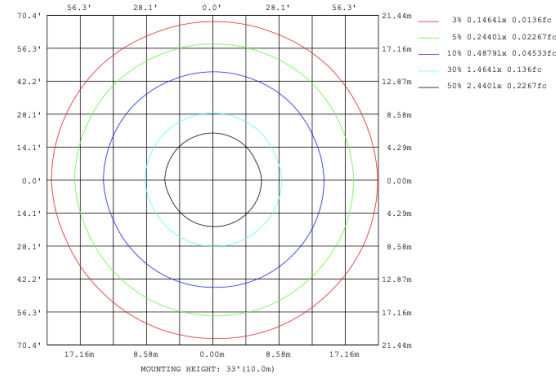

PHOTOMETRIC: Direct Illumination

SB-D101A20WSZ 15.75" 20W @ 4000K

SB-D101A30WSZ 23.62" 30W @ 4000K

SB-D101A40WSZ 31.50" 40W @ 4000K