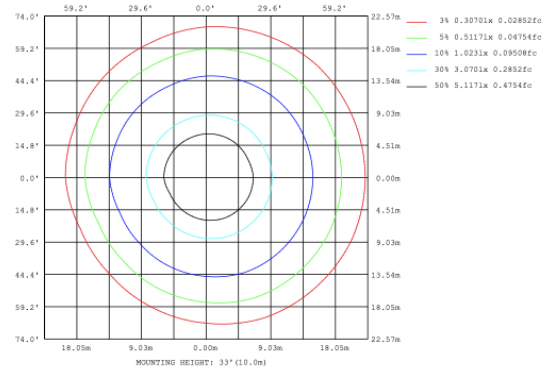

SB-D101A60WSZ 47.24" 60W @ 4000K