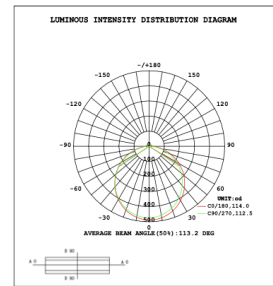

SB-D101A30WSZ 23.62" 30W @ 4000K

Height Eavg, Emax Angle: 110.42deg Diameter