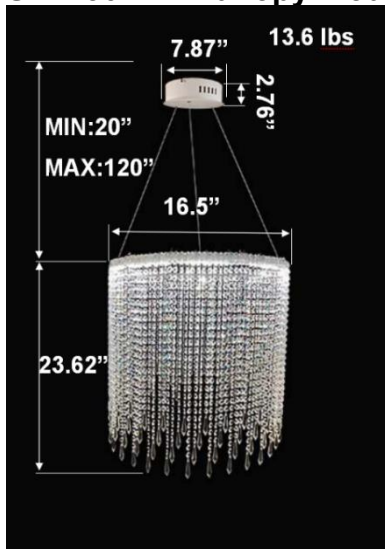

FEATURES

- 5-year limited warranty.
- Ships assembled.
- Illumination direct.
- Extruded aluminum housing up to 71.65", 1 continuous ring without joints.
- Crystal chain body, multiple color options available.
- Fixture delivered lumens per watt ratio up to 60 LPW not including RGBW.
- 10' standard adjustable aircraft cables/power cord adjust by push button grippers, custom length available.
- Can be remote driver mounted or driver concealed within the canopy, can be mounted on sloped ceiling.

RGBW COLOR EXAMPLES

[SEE VIDEO](#)

DIMENSIONS & WEIGHTS: Canopy Size for ZigBee & DMX: 15.75" x 2.76"

SB-D301A Canopy mount with direct lighting.

SB-D301A Canopy mount with direct lighting.

SB-D301B Canopy mount with accent ring, direct lighting.

SB-D101A20WSZ 15.75" 20W @ 4000K

Height Eavg, Emax Angle: 111.01deg Diameter
Note: The Curves indicate the illuminated area and the average illumination when the luminaire is at different distance.

SB-D101A30WSZ 23.62" 30W @ 4000K

Height Eavg, Emax Angle: 110.42deg Diameter

SB-D101A40WSZ 31.50" 40W @ 4000K

Height Eavg, Emax Angle: 109.69deg Diameter
Note: The Curves indicate the illuminated area and the average illumination when the luminaire is at different distance.