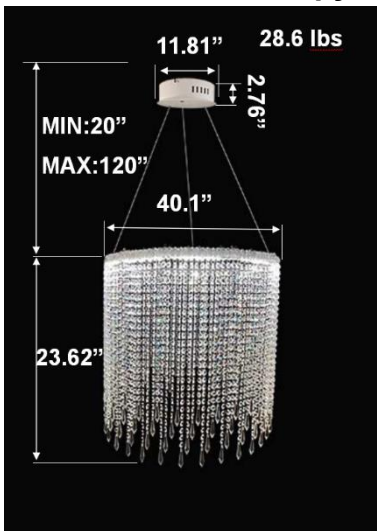

FEATURES

- 5-year limited warranty.
- Ships assembled.
- Illumination direct.
- Extruded aluminum housing up to 71.65", 1 continuous ring without joints.
- Crystal chain body, multiple color options available.
- Fixture delivered lumens per watt ratio up to 60 LPW not including RGBW.
- 10' standard adjustable aircraft cables/power cord adjust by push button grippers, custom length available.
- Can be remote driver mounted or driver concealed within the canopy, can be mounted on sloped ceiling.

RGBW COLOR EXAMPLES

[SEE VIDEO](#)

DIMENSIONS & WEIGHTS: Canopy Size for ZigBee & DMX: 15.75" x 2.76"

SB-D301A Canopy mount with direct lighting.

SB-D301A Canopy mount with direct lighting.

SB-D301B Canopy mount with accent ring, direct lighting.

SB-D101A20WSZ 15.75" 20W @ 4000K

Height Eavg, Emax Angle: 111.01deg Diameter
Note: The Curves indicate the illuminated area and the average illumination when the luminaire is at different distance.

SB-D101A30WSZ 23.62" 30W @ 4000K

Height Eavg, Emax Angle: 110.42deg Diameter

SB-D101A40WSZ 31.50" 40W @ 4000K

Height Eavg, Emax Angle: 109.69deg Diameter
Note: The Curves indicate the illuminated area and the average illumination when the luminaire is at different distance.