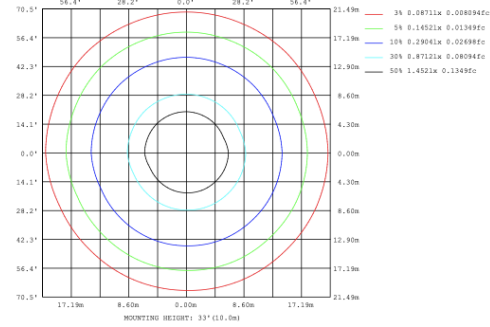

PHOTOMETRIC: Direct Illumination

SB-D101A20WSZ 15.75" 20W @ 4000K