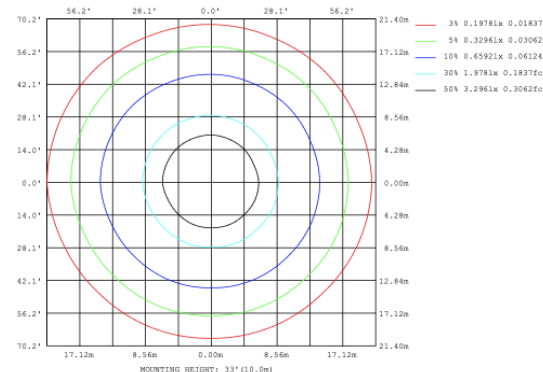

PHOTOMETRIC: Direct Illumination

SB-D101A20WSZ 15.75" 20W @ 4000K

SB-D101A30WSZ 23.62" 30W @ 4000K

SB-D101A40WSZ 31.50" 40W @ 4000K