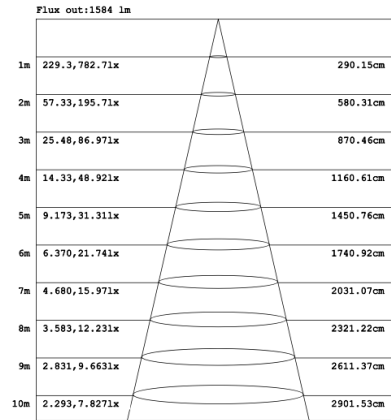

SB-D101A50WSZ 39.37" 50W @ 4000K