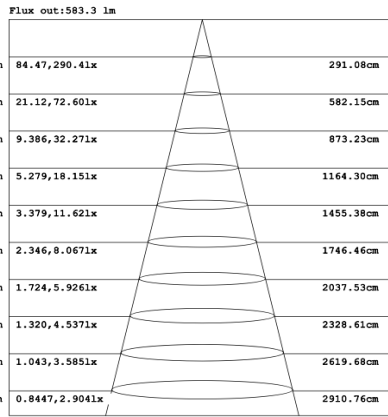

PHOTOMETRIC: Direct Illumination

SB-D101A20WSZ 15.75" 20W @ 4000K