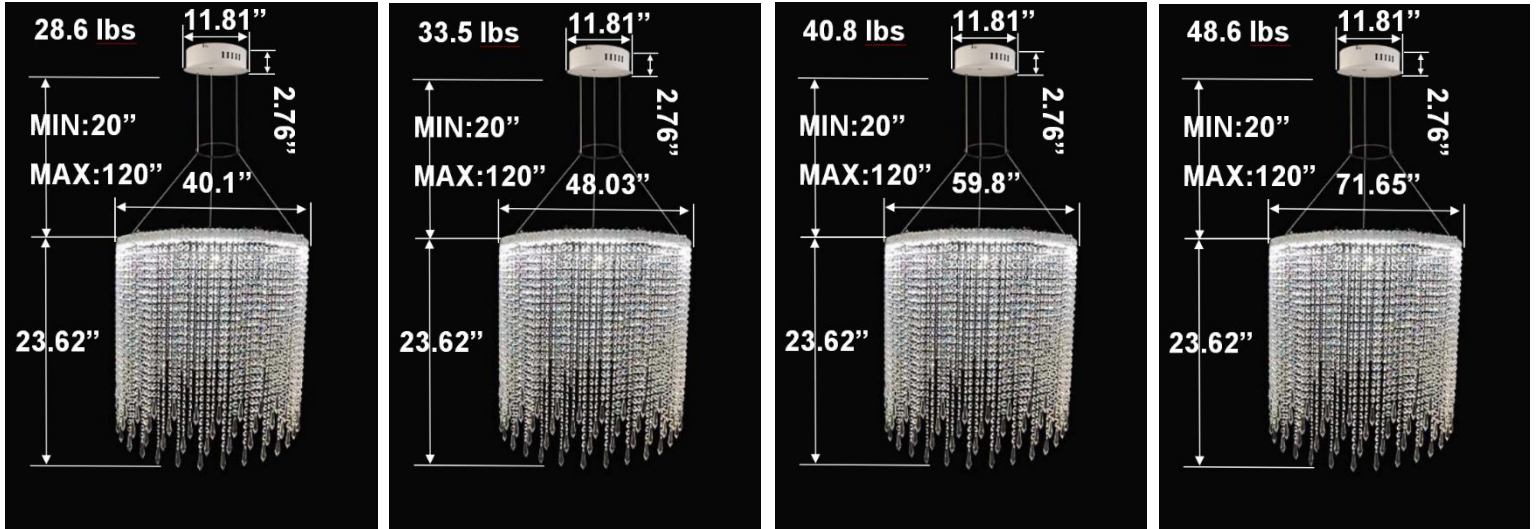

FEATURES

- 5-year limited warranty.
- Ships assembled.
- Illumination direct.
- Extruded aluminum housing up to 71.65", 1 continuous ring without joints.
- Crystal chain body, multiple color options available.
- Fixture delivered lumens per watt ratio up to 60 LPW not including RGBW.
- 10' standard adjustable aircraft cables/power cord adjust by push button grippers, custom length available.
- Can be remote driver mounted or driver concealed within the canopy, can be mounted on sloped ceiling.

RGBW COLOR EXAMPLES

[SEE VIDEO](#)

DIMENSIONS & WEIGHTS: Canopy Size for ZigBee & DMX: 15.75" x 2.76"

SB-D301A Canopy mount with direct lighting.

SB-D301A Canopy mount with direct lighting.

SB-D301B Canopy mount with accent ring, direct lighting.

SB-D301B Canopy mount with accent ring, direct lighting.

SB-D301C Remote driver with cables fixed directly to the ceiling, direct lighting.
(Driver box size: L10.83" X W3.78" X H1.81")

PHOTOMETRIC: Direct Illumination

SB-D101A20WSZ 15.75" 20W @ 4000K

Height Eavg, Emax Angle: 111.01deg Diameter
Note: The Curves indicate the illuminated area and the average illumination when the luminaire is at different distance.

SB-D101A30WSZ 23.62" 30W @ 4000K