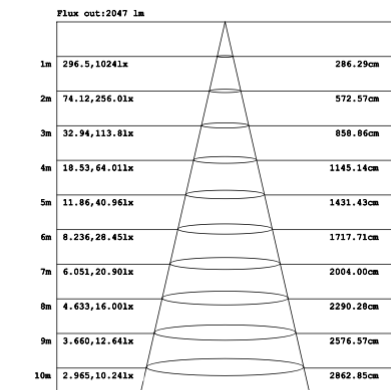

SB-D101A60WSZ 47.24" 60W @ 4000K