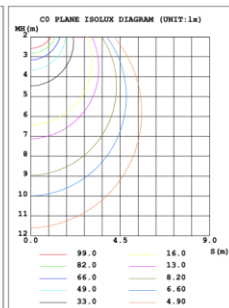

SB-D101A40WSZ 31.50" 40W @ 4000K

Height Eavg, Emax Angle: 109.69deg Diameter
Note: The Curves indicate the illuminated area and the average illumination when the luminaire is at different distance.