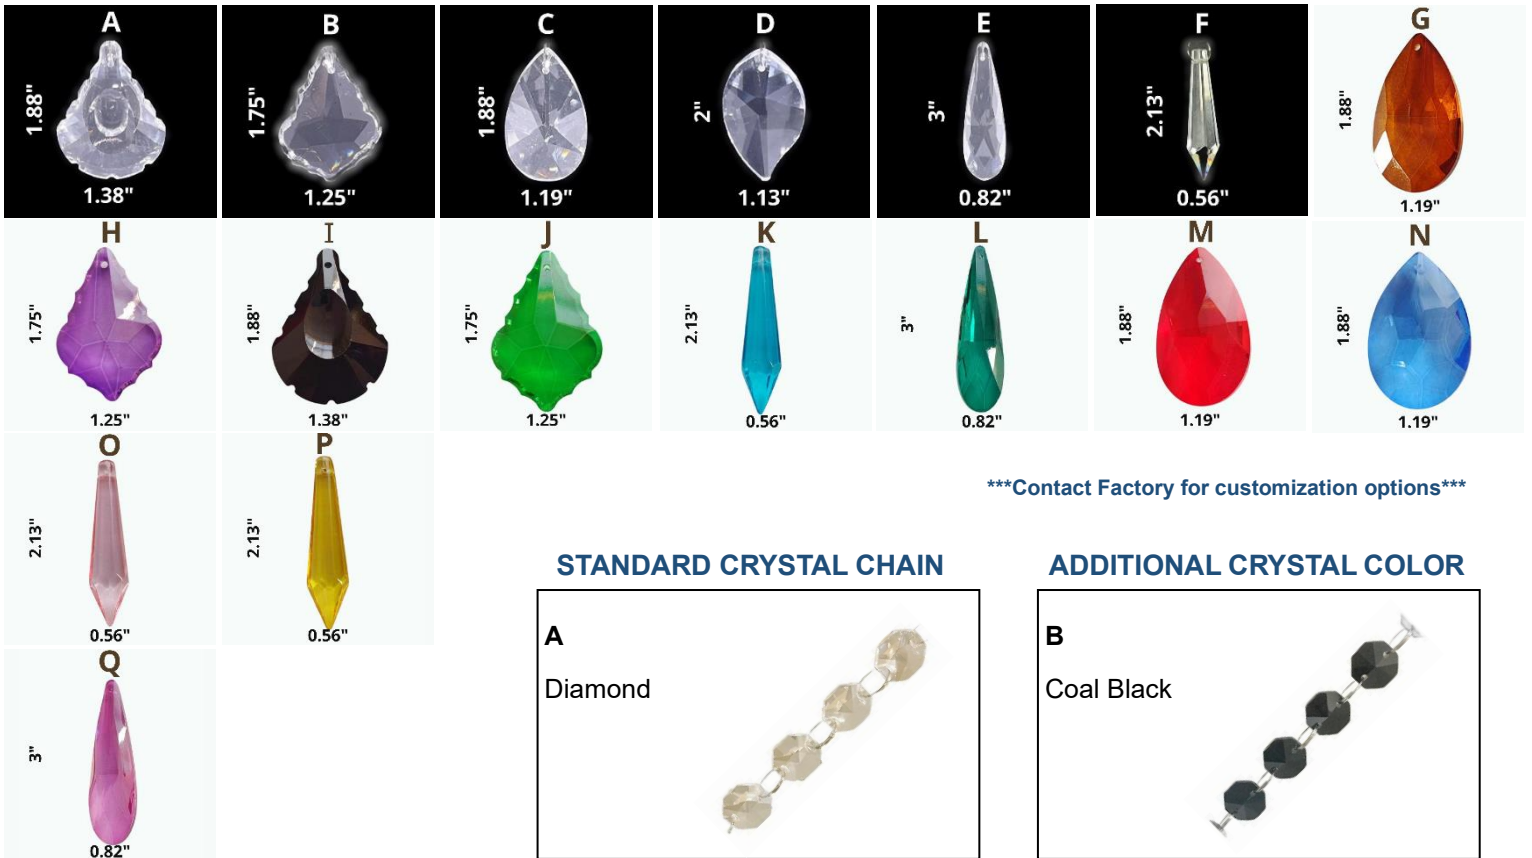

CRYSTAL DROP STYLES

*Customizable shapes and colors are available. Any combination of color and drop style available. *