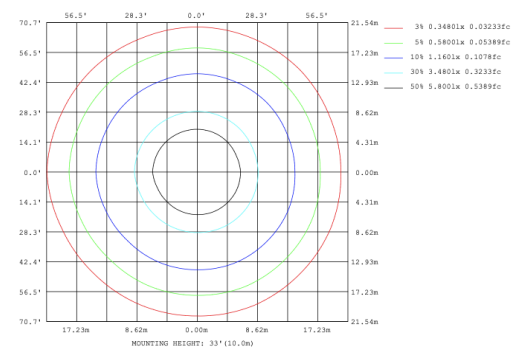

SB-D101A70WSZ 59.06" 70W @ 4000K