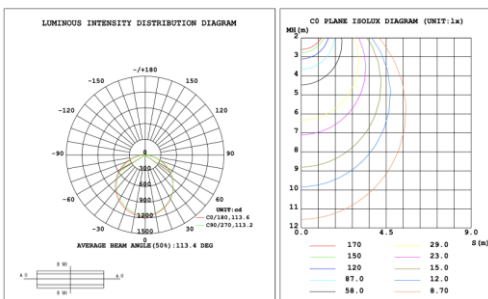

SB-D101A70WSZ 59.06" 70W @ 4000K