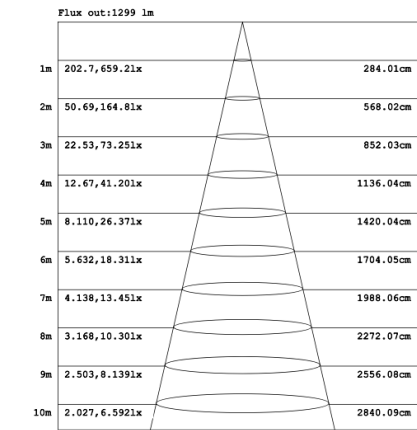

SB-D101A40WSZ 31.50" 40W @ 4000K

Height Eavg, Emax Angle: 109.69deg Diameter
Note: The Curves indicate the illuminated area and the average illumination when the luminaire is at different distance.