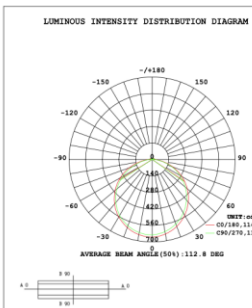

SB-D101A40WSZ 31.50" 40W @ 4000K

Height Eavg, Emax Angle: 109.69deg Diameter
Note: The Curves indicate the illuminated area and the average illumination when the luminaire is at different distance.