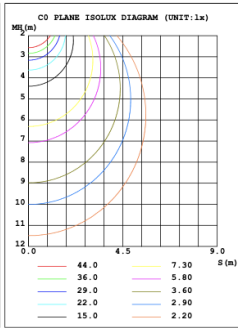

PHOTOMETRIC: Direct Illumination

SB-D101A20WSZ 15.75" 20W @ 4000K