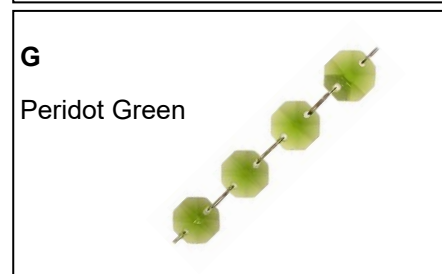

CRYSTAL DROP STYLES

*Customizable shapes and colors are available. Any combination of color and drop style available. *

STANDARD CRYSTAL CHAIN

ADDITIONAL CRYSTAL COLOR

ADDITIONAL CRYSTAL CHAIN COLORS

LUMEN OUTPUT (for color selectable not RGBW)