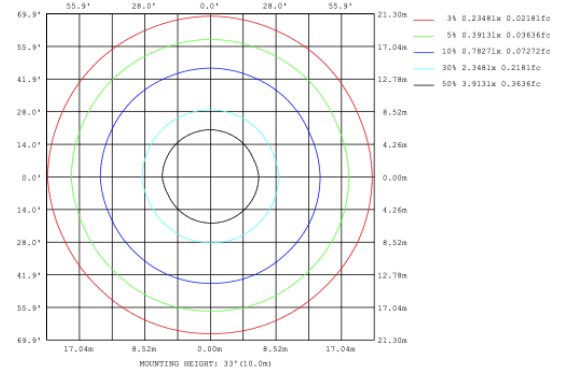

SB-D101A50WSZ 39.37" 50W @ 4000K