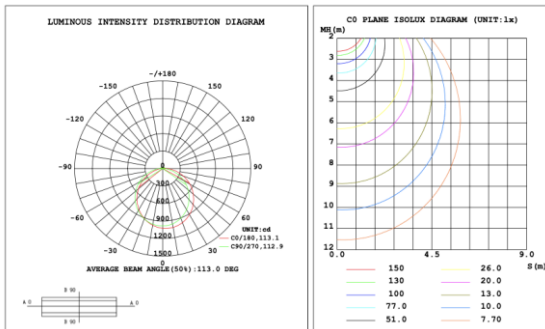

SB-D101A60WSZ 47.24" 60W @ 4000K