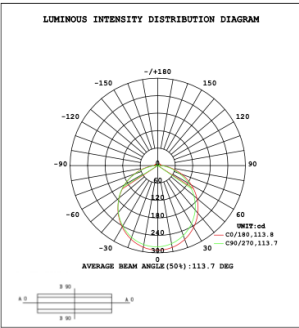

PHOTOMETRIC: Direct Illumination

SB-D101A20WSZ 15.75" 20W @ 4000K