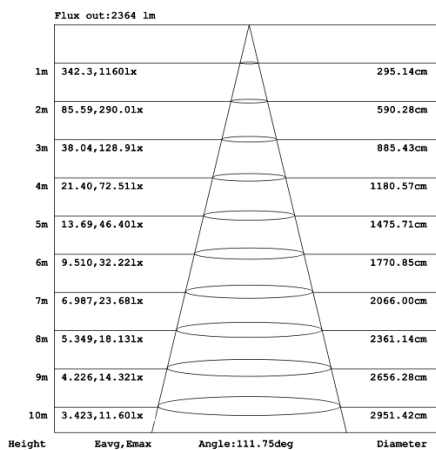

SB-D101A70WSZ 59.06" 70W @ 4000K