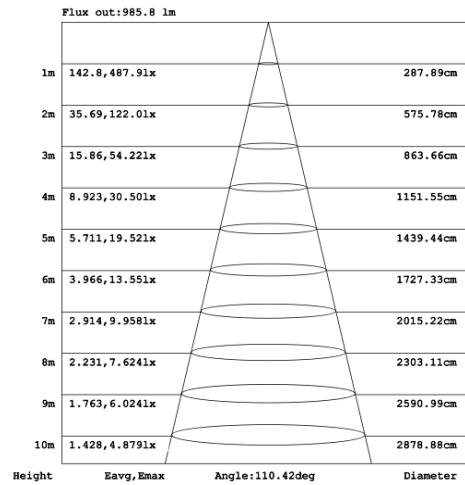

SB-D101A30WSZ 23.62" 30W @ 4000K

Height Eavg, Emax Angle: 110.42deg Diameter