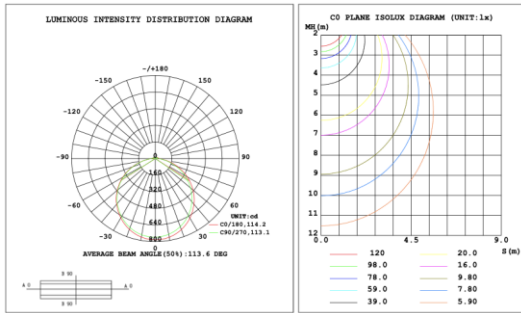

SB-D101A50WSZ 39.37" 50W @ 4000K