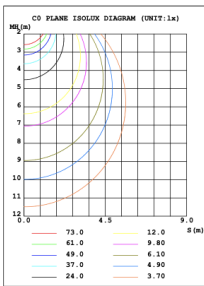

SB-D101A30WSZ 23.62" 30W @ 4000K

Height Eavg, Emax Angle: 110.42deg Diameter