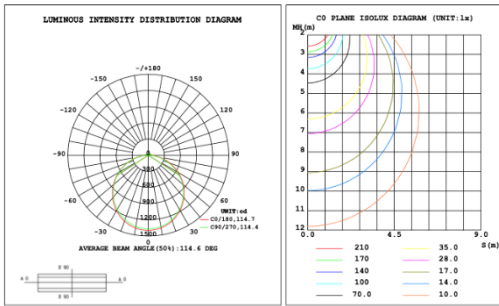

PHOTOMETRIC: Direct Illumination

SB-D101A20WSZ 15.75" 20W @ 4000K

Height Eavg, Emax Angle: 111.01deg Diameter
Note: The Curves indicate the illuminated area and the average illumination when the luminaire is at different distance.

SB-D101A30WSZ 23.62" 30W @ 4000K

Height Eavg, Emax Angle: 110.42deg Diameter

SB-D101A40WSZ 31.50" 40W @ 4000K

Height Eavg, Emax Angle: 109.69deg Diameter
Note: The Curves indicate the illuminated area and the average illumination when the luminaire is at different distance.

SB-D101A50WSZ 39.37" 50W @ 4000K

SB-D101A60WSZ 47.24" 60W @ 4000K

SB-D101A70WSZ 59.06" 70W @ 4000K

SB-D101A80WSZ 70.87" 80W @ 4000K

Flux out:2941 lm

Height	Eavg, Emax	Diameter
1m	394.8, 1394lx	302.99cm
2m	98.70, 348.5lx	605.99cm
3m	43.87, 154.9lx	908.98cm
4m	24.67, 87.12lx	1211.98cm
5m	15.79, 55.76lx	1514.97cm
6m	10.97, 38.72lx	1817.96cm
7m	8.057, 28.45lx	2120.96cm
8m	6.169, 21.78lx	2423.95cm
9m	4.874, 17.21lx	2726.95cm
10m	3.948, 13.94lx	3029.94cm

Note: The Curves indicate the illuminated area and the average illumination when the luminaire is at different distance.