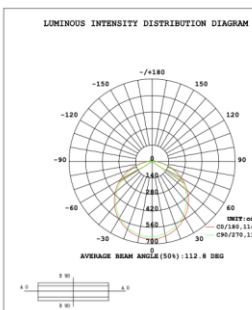

SB-D101A40WSZ 31.50" 40W @ 4000K

Height Eavg, Emax Angle: 109.69deg Diameter
Note: The Curves indicate the illuminated area and the average illumination when the luminaire is at different distance.