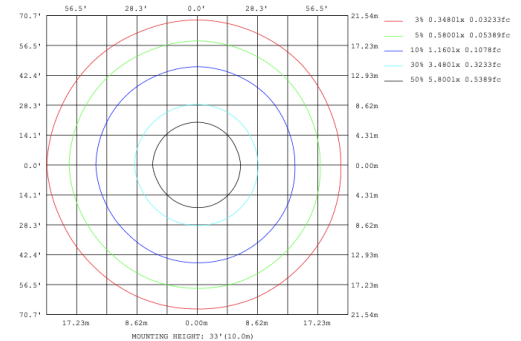

PHOTOMETRIC: Direct Illumination

SB-D101A20WSZ 15.75" 20W @ 4000K

Height Eavg, Emax Angle: 111.01deg Diameter
Note: The Curves indicate the illuminated area and the average illumination when the luminaire is at different distance.

SB-D101A30WSZ 23.62" 30W @ 4000K

Height Eavg, Emax Angle: 110.42deg Diameter

SB-D101A40WSZ 31.50" 40W @ 4000K

Height Eavg, Emax Angle: 109.69deg Diameter
Note: The Curves indicate the illuminated area and the average illumination when the luminaire is at different distance.

SB-D101A50WSZ 39.37" 50W @ 4000K

SB-D101A60WSZ 47.24" 60W @ 4000K

SB-D101A70WSZ 59.06" 70W @ 4000K

SB-D101A80WSZ 70.87" 80W @ 4000K

Flux out:2941 lm

Height	Eavg, Emax	Diameter
1m	394.8, 1394lx	302.99cm
2m	98.70, 348.5lx	605.99cm
3m	43.87, 154.9lx	908.98cm
4m	24.67, 87.12lx	1211.98cm
5m	15.79, 55.76lx	1514.97cm
6m	10.97, 38.72lx	1817.96cm
7m	8.057, 28.45lx	2120.96cm
8m	6.169, 21.78lx	2423.95cm
9m	4.874, 17.21lx	2726.95cm
10m	3.948, 13.94lx	3029.94cm

Note: The Curves indicate the illuminated area and the average illumination when the luminaire is at different distance.