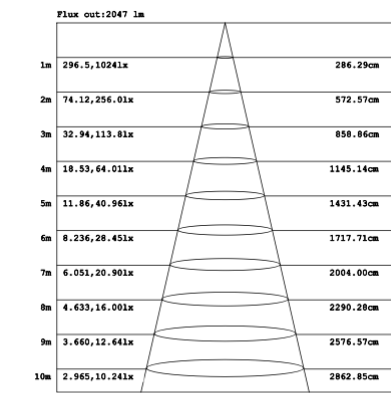

PHOTOMETRIC: Direct Illumination

SB-D101A20WSZ 15.75" 20W @ 4000K

Height Eavg, Emax Angle: 111.01deg Diameter
Note: The Curves indicate the illuminated area and the average illumination when the luminaire is at different distance.

SB-D101A30WSZ 23.62" 30W @ 4000K

Height Eavg, Emax Angle: 110.42deg Diameter

SB-D101A40WSZ 31.50" 40W @ 4000K

Height Eavg, Emax Angle: 109.69deg Diameter
Note: The Curves indicate the illuminated area and the average illumination when the luminaire is at different distance.

SB-D101A50WSZ 39.37" 50W @ 4000K

SB-D101A60WSZ 47.24" 60W @ 4000K

SB-D101A70WSZ 59.06" 70W @ 4000K

SB-D101A80WSZ 70.87" 80W @ 4000K

Flux out:2941 lm

Height	Eavg, Emax	Diameter
1m	394.8, 1394lx	302.99cm
2m	98.70, 348.5lx	605.99cm
3m	43.87, 154.9lx	908.98cm
4m	24.67, 87.12lx	1211.98cm
5m	15.79, 55.76lx	1514.97cm
6m	10.97, 38.72lx	1817.96cm
7m	8.057, 28.45lx	2120.96cm
8m	6.169, 21.78lx	2423.95cm
9m	4.874, 17.21lx	2726.95cm
10m	3.948, 13.94lx	3029.94cm

Note: The Curves indicate the illuminated area and the average illumination when the luminaire is at different distance.