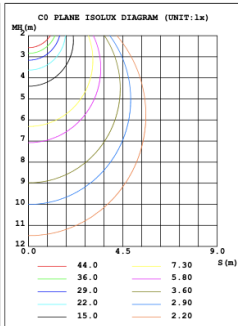

PHOTOMETRIC: Direct Illumination

SB-D101A20WSZ 15.75" 20W @ 4000K