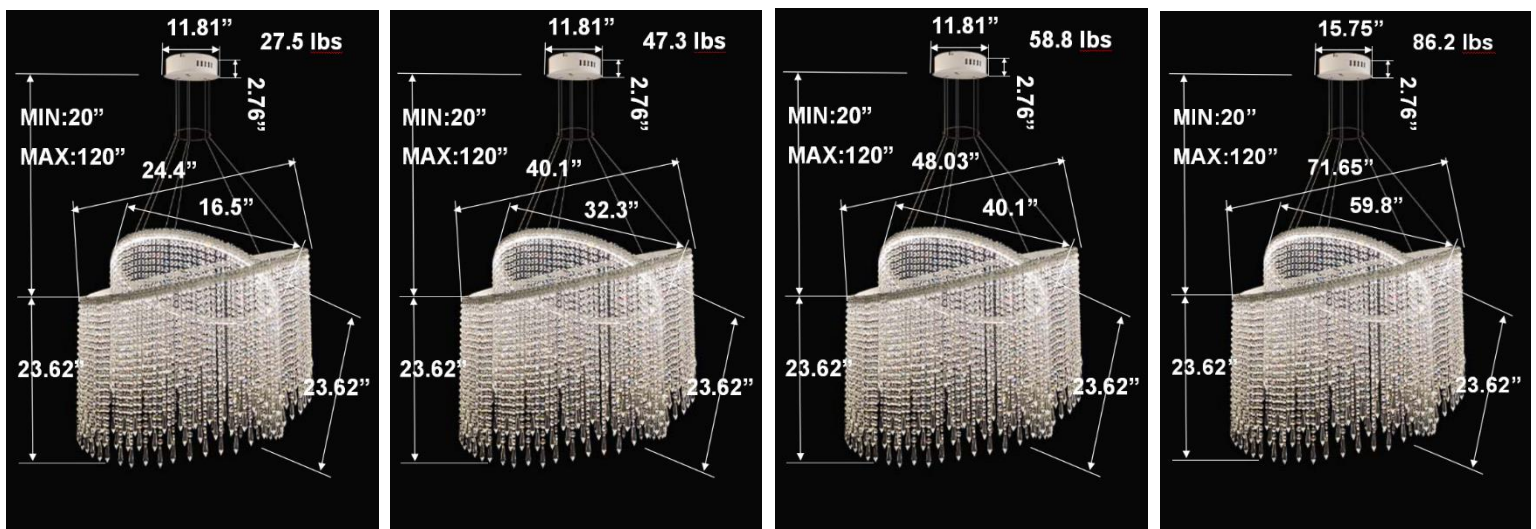

FEATURES

- 5-year limited warranty.
- Ships assembled.
- Illumination direct.
- Extruded aluminum housing up to 71.65", 1 continuous ring without joints.
- Crystal chain body, multiple color options available.
- Fixture delivered lumens per watt ratio up to 60 LPW not including RGBW.
- 10' standard adjustable aircraft cables/power cord adjust by push button grippers, custom length available.
- Can be remote driver mounted or driver concealed within the canopy, can be mounted on sloped ceiling.
- Over 50 lbs fixture must be installed using a U.L. listed outlet box or supported independently of the outlet box

RGBW COLOR EXAMPLES

[SEE VIDEO](#)

DIMENSIONS & WEIGHTS: Canopy Size for ZigBee & DMX: 15.75" x 2.76"

SB-D302A Canopy mount with direct lighting.

SB-D302B Canopy mount with accent ring, direct lighting.

SB-D302C Remote driver with cables fixed directly to the ceiling, direct lighting.
(Driver box size: L10.83" X W3.78" X H1.81")

PHOTOMETRIC: Direct Illumination

SB-D101A20WSZ 15.75" 20W @ 4000K

Height Eavg, Emax Angle: 111.01deg Diameter
Note: The Curves indicate the illuminated area and the average illumination when the luminaire is at different distance.