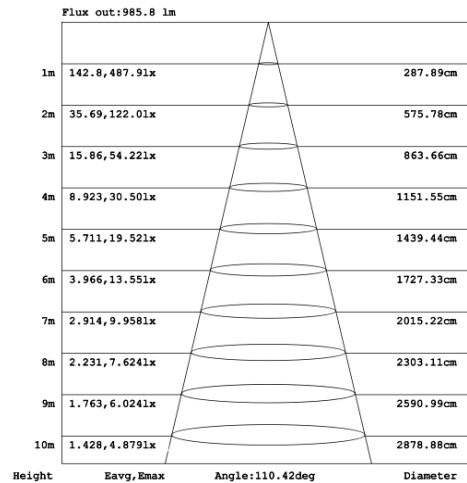

SB-D101A30WSZ 23.62" 30W @ 4000K

Height Eavg, Emax Angle: 110.42deg Diameter