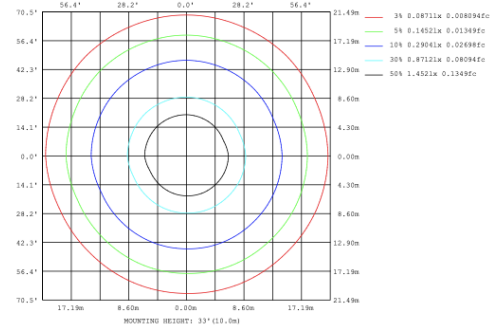

PHOTOMETRIC: Direct Illumination

SB-D101A20WSZ 15.75" 20W @ 4000K