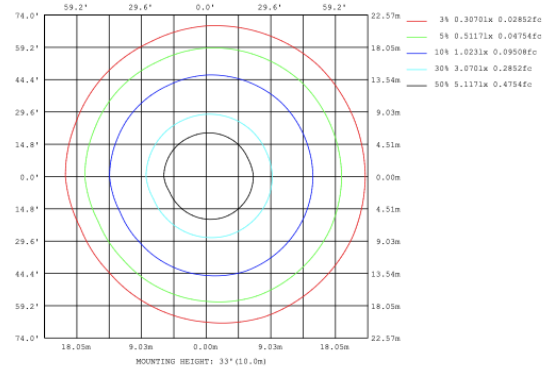

PHOTOMETRIC: Direct Illumination

SB-D101A20WSZ 15.75" 20W @ 4000K

Height Eavg, Emax Angle: 111.01deg Diameter
Note: The Curves indicate the illuminated area and the average illumination when the luminaire is at different distance.

SB-D101A30WSZ 23.62" 30W @ 4000K

Height Eavg, Emax Angle: 110.42deg Diameter

SB-D101A40WSZ 31.50" 40W @ 4000K

Height Eavg, Emax Angle: 109.69deg Diameter
Note: The Curves indicate the illuminated area and the average illumination when the luminaire is at different distance.

SB-D101A50WSZ 39.37" 50W @ 4000K

SB-D101A60WSZ 47.24" 60W @ 4000K

SB-D101A70WSZ 59.06" 70W @ 4000K

SB-D101A80WSZ 70.87" 80W @ 4000K

Flux out:2941 lm

Height	Eavg, Emax	Diameter
1m	394.8, 1394lx	302.99cm
2m	98.70, 348.5lx	605.99cm
3m	43.87, 154.9lx	908.98cm
4m	24.67, 87.12lx	1211.98cm
5m	15.79, 55.76lx	1514.97cm
6m	10.97, 38.72lx	1817.96cm
7m	8.057, 28.45lx	2120.96cm
8m	6.169, 21.78lx	2423.95cm
9m	4.874, 17.21lx	2726.95cm
10m	3.948, 13.94lx	3029.94cm

Note: The Curves indicate the illuminated area and the average illumination when the luminaire is at different distance.