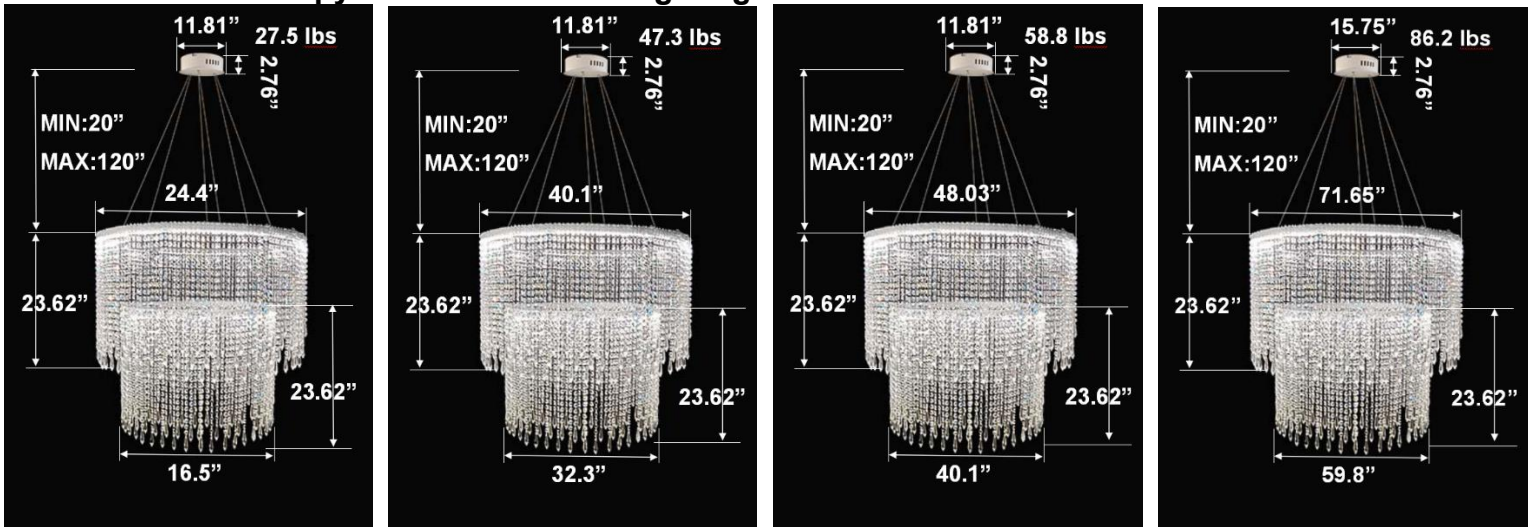

FEATURES

- 5-year limited warranty.
- Ships assembled.
- Illumination direct.
- Extruded aluminum housing up to 71.65", 1 continuous ring without joints.
- Crystal chain body, multiple color options available.
- Fixture delivered lumens per watt ratio up to 60 LPW not including RGBW.
- 10' standard adjustable aircraft cables/power cord adjust by push button grippers, custom length available.
- Can be remote driver mounted or driver concealed within the canopy, can be mounted on sloped ceiling.
- Over 50 lbs fixture must be installed using a U.L. listed outlet box or supported independently of the outlet box

RGBW COLOR EXAMPLES

[SEE VIDEO](#)

DIMENSIONS & WEIGHTS: Canopy Size for ZigBee & DMX: 15.75" x 2.76"

SB-D302A Canopy mount with direct lighting.

SB-D302B Canopy mount with accent ring, direct lighting.

SB-D302C Remote driver with cables fixed directly to the ceiling, direct lighting.
(Driver box size: L10.83" X W3.78" X H1.81")

PHOTOMETRIC: Direct Illumination

SB-D101A20WSZ 15.75" 20W @ 4000K

Height Eavg, Emax Angle: 111.01deg Diameter
Note: The Curves indicate the illuminated area and the average illumination when the luminaire is at different distance.