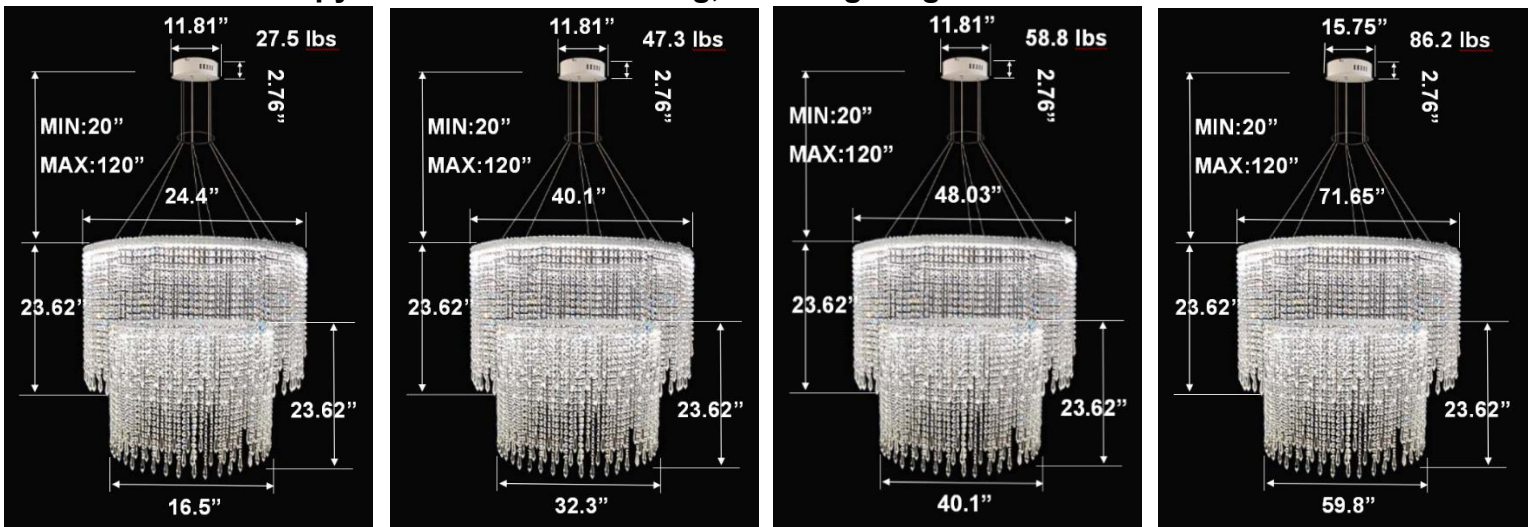

FEATURES

- 5-year limited warranty.
- Ships assembled.
- Illumination direct.
- Extruded aluminum housing up to 71.65", 1 continuous ring without joints.
- Crystal chain body, multiple color options available.
- Fixture delivered lumens per watt ratio up to 60 LPW not including RGBW.
- 10' standard adjustable aircraft cables/power cord adjust by push button grippers, custom length available.
- Can be remote driver mounted or driver concealed within the canopy, can be mounted on sloped ceiling.
- Over 50 lbs fixture must be installed using a U.L. listed outlet box or supported independently of the outlet box

RGBW COLOR EXAMPLES

[SEE VIDEO](#)

DIMENSIONS & WEIGHTS: Canopy Size for ZigBee & DMX: 15.75" x 2.76"

SB-D302A Canopy mount with direct lighting.

SB-D302B Canopy mount with accent ring, direct lighting.

SB-D302C Remote driver with cables fixed directly to the ceiling, direct lighting.
(Driver box size: L10.83" X W3.78" X H1.81")

PHOTOMETRIC: Direct Illumination

SB-D101A20WSZ 15.75" 20W @ 4000K

Height Eavg, Emax Angle: 111.01deg Diameter
Note: The Curves indicate the illuminated area and the average illumination when the luminaire is at different distance.