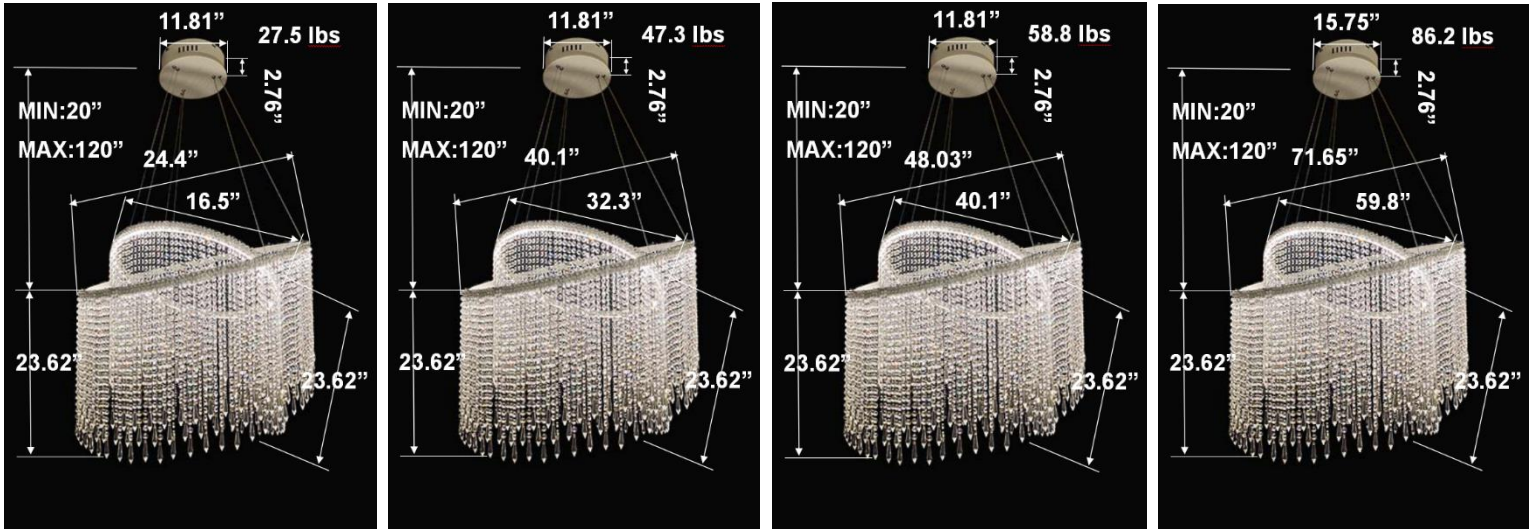

SB-D302D Canopy mount with swiveled rings, direct lighting.