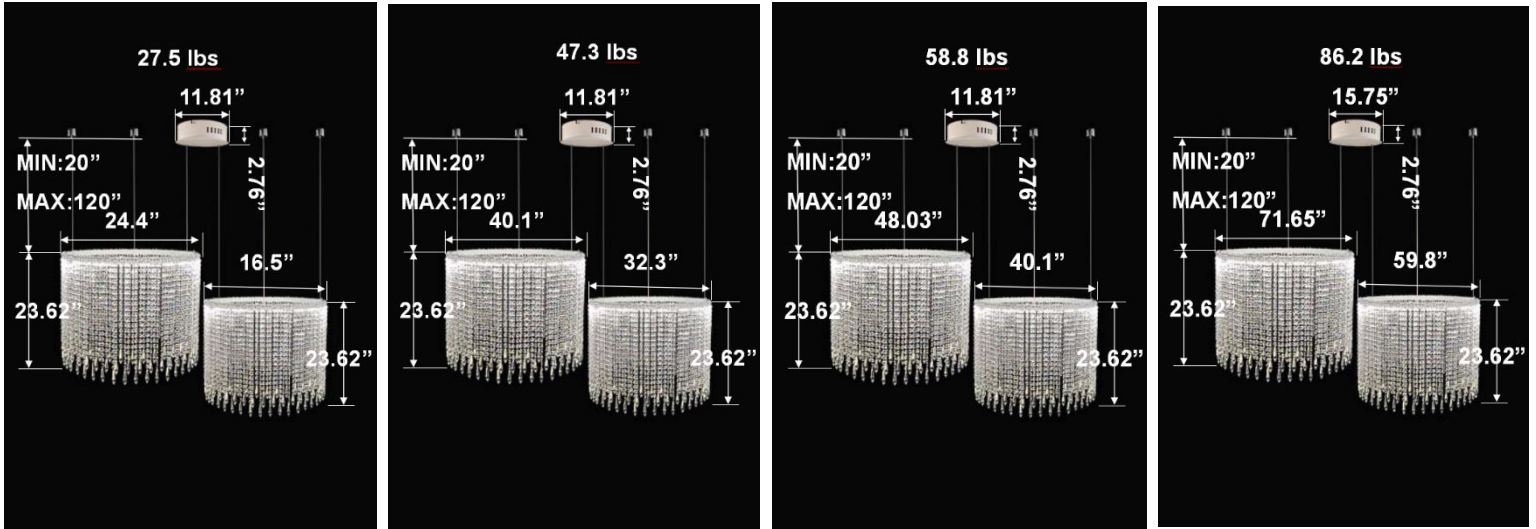

SB-D302E Remote mount with canopy, cables fixed directly to the ceiling, direct lighting.