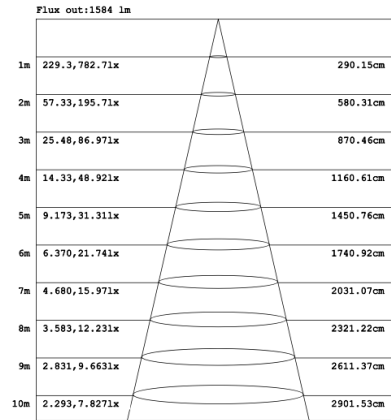

PHOTOMETRIC: Direct Illumination

SB-D101A20WSZ 15.75" 20W @ 4000K

Height Eavg, Emax Angle: 111.01deg Diameter
Note: The Curves indicate the illuminated area and the average illumination when the luminaire is at different distance.

SB-D101A30WSZ 23.62" 30W @ 4000K

Height Eavg, Emax Angle: 110.42deg Diameter

SB-D101A40WSZ 31.50" 40W @ 4000K

Height Eavg, Emax Angle: 109.69deg Diameter
Note: The Curves indicate the illuminated area and the average illumination when the luminaire is at different distance.

SB-D101A50WSZ 39.37" 50W @ 4000K

SB-D101A60WSZ 47.24" 60W @ 4000K

SB-D101A70WSZ 59.06" 70W @ 4000K

SB-D101A80WSZ 70.87" 80W @ 4000K

Flux out:2941 lm

Height	Eavg, Emax	Diameter
1m	394.8, 1394lx	302.99cm
2m	98.70, 348.5lx	605.99cm
3m	43.87, 154.9lx	908.98cm
4m	24.67, 87.12lx	1211.98cm
5m	15.79, 55.76lx	1514.97cm
6m	10.97, 38.72lx	1817.96cm
7m	8.057, 28.45lx	2120.96cm
8m	6.169, 21.78lx	2423.95cm
9m	4.874, 17.21lx	2726.95cm
10m	3.948, 13.94lx	3029.94cm

Note: The Curves indicate the illuminated area and the average illumination when the luminaire is at different distance.