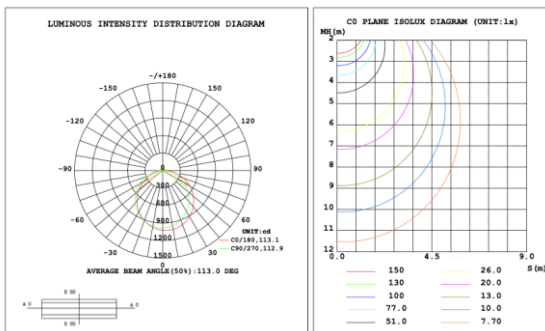

PHOTOMETRIC: Direct Illumination

SB-D101A20WSZ 15.75" 20W @ 4000K

Height Eavg, Emax Angle: 111.01deg Diameter
Note: The Curves indicate the illuminated area and the average illumination when the luminaire is at different distance.

SB-D101A30WSZ 23.62" 30W @ 4000K

Height Eavg, Emax Angle: 110.42deg Diameter

SB-D101A40WSZ 31.50" 40W @ 4000K

Height Eavg, Emax Angle: 109.69deg Diameter
Note: The Curves indicate the illuminated area and the average illumination when the luminaire is at different distance.

SB-D101A50WSZ 39.37" 50W @ 4000K

SB-D101A60WSZ 47.24" 60W @ 4000K

SB-D101A70WSZ 59.06" 70W @ 4000K

SB-D101A80WSZ 70.87" 80W @ 4000K

Flux out:2941 lm

Height	Eavg, Emax	Diameter
1m	394.8, 1394lx	302.99cm
2m	98.70, 348.5lx	605.99cm
3m	43.87, 154.9lx	908.98cm
4m	24.67, 87.12lx	1211.98cm
5m	15.79, 55.76lx	1514.97cm
6m	10.97, 38.72lx	1817.96cm
7m	8.057, 28.45lx	2120.96cm
8m	6.169, 21.78lx	2423.95cm
9m	4.874, 17.21lx	2726.95cm
10m	3.948, 13.94lx	3029.94cm

Note: The Curves indicate the illuminated area and the average illumination when the luminaire is at different distance.