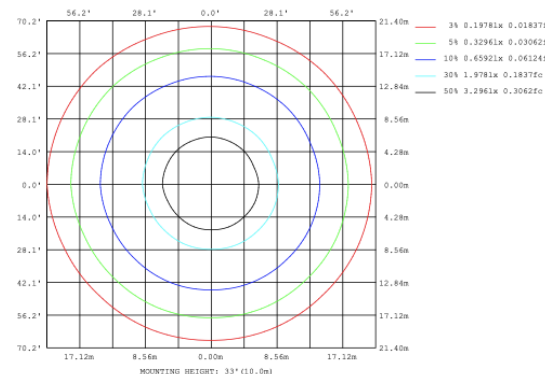

PHOTOMETRIC: Direct Illumination

SB-D101A20WSZ 15.75" 20W @ 4000K

SB-D101A30WSZ 23.62" 30W @ 4000K

Height Eavg, Emax Angle: 110.42deg Diameter

SB-D101A40WSZ 31.50" 40W @ 4000K

Height Eavg, Emax Angle: 109.69deg Diameter
Note: The Curves indicate the illuminated area and the average illumination when the luminaire is at different distance.