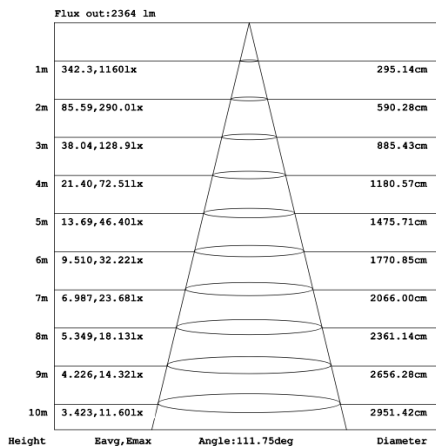

PHOTOMETRIC: Direct Illumination

SB-D101A20WSZ 15.75" 20W @ 4000K

Height Eavg, Emax Angle: 111.01deg Diameter
Note: The Curves indicate the illuminated area and the average illumination when the luminaire is at different distance.

SB-D101A30WSZ 23.62" 30W @ 4000K

Height Eavg, Emax Angle: 110.42deg Diameter

SB-D101A40WSZ 31.50" 40W @ 4000K

Height Eavg, Emax Angle: 109.69deg Diameter
Note: The Curves indicate the illuminated area and the average illumination when the luminaire is at different distance.

SB-D101A50WSZ 39.37" 50W @ 4000K

SB-D101A60WSZ 47.24" 60W @ 4000K

SB-D101A70WSZ 59.06" 70W @ 4000K

SB-D101A80WSZ 70.87" 80W @ 4000K

Flux out:2941 lm

Height	Eavg, Emax	Diameter
1m	394.8, 1394lx	302.99cm
2m	98.70, 348.5lx	605.99cm
3m	43.87, 154.9lx	908.98cm
4m	24.67, 87.12lx	1211.98cm
5m	15.79, 55.76lx	1514.97cm
6m	10.97, 38.72lx	1817.96cm
7m	8.057, 28.45lx	2120.96cm
8m	6.169, 21.78lx	2423.95cm
9m	4.874, 17.21lx	2726.95cm
10m	3.948, 13.94lx	3029.94cm

Note: The Curves indicate the illuminated area and the average illumination when the luminaire is at different distance.