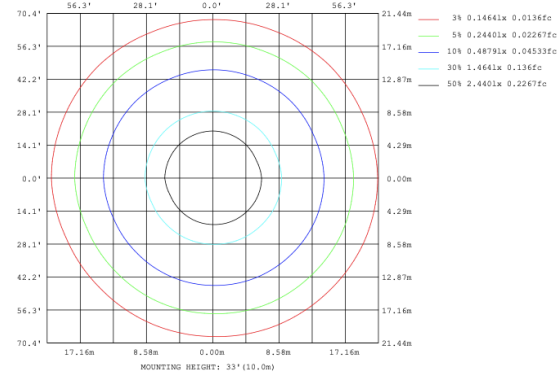

PHOTOMETRIC: Direct Illumination

SB-D101A20WSZ 15.75" 20W @ 4000K

SB-D101A30WSZ 23.62" 30W @ 4000K

Height Eavg, Emax Angle: 110.42deg Diameter

SB-D101A40WSZ 31.50" 40W @ 4000K

Height Eavg, Emax Angle: 109.69deg Diameter
Note: The Curves indicate the illuminated area and the average illumination when the luminaire is at different distance.