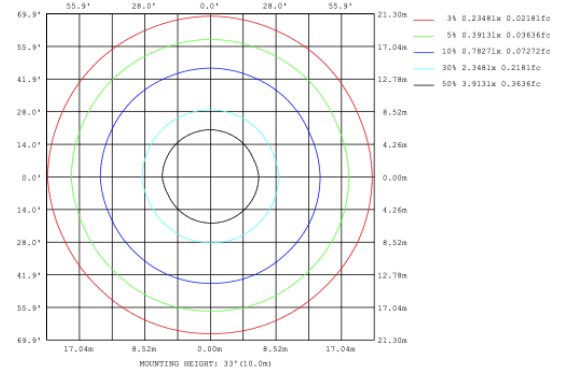

PHOTOMETRIC: Direct Illumination

SB-D101A20WSZ 15.75" 20W @ 4000K

Height Eavg, Emax Angle: 111.01deg Diameter
Note: The Curves indicate the illuminated area and the average illumination when the luminaire is at different distance.

SB-D101A30WSZ 23.62" 30W @ 4000K

Height Eavg, Emax Angle: 110.42deg Diameter

SB-D101A40WSZ 31.50" 40W @ 4000K

Height Eavg, Emax Angle: 109.69deg Diameter
Note: The Curves indicate the illuminated area and the average illumination when the luminaire is at different distance.

SB-D101A50WSZ 39.37" 50W @ 4000K

SB-D101A60WSZ 47.24" 60W @ 4000K

SB-D101A70WSZ 59.06" 70W @ 4000K

SB-D101A80WSZ 70.87" 80W @ 4000K

Flux out:2941 lm

Height	Eavg, Emax	Diameter
1m	394.8, 1394lx	302.99cm
2m	98.70, 348.5lx	605.99cm
3m	43.87, 154.9lx	908.98cm
4m	24.67, 87.12lx	1211.98cm
5m	15.79, 55.76lx	1514.97cm
6m	10.97, 38.72lx	1817.96cm
7m	8.057, 28.45lx	2120.96cm
8m	6.169, 21.78lx	2423.95cm
9m	4.874, 17.21lx	2726.95cm
10m	3.948, 13.94lx	3029.94cm

Note: The Curves indicate the illuminated area and the average illumination when the luminaire is at different distance.