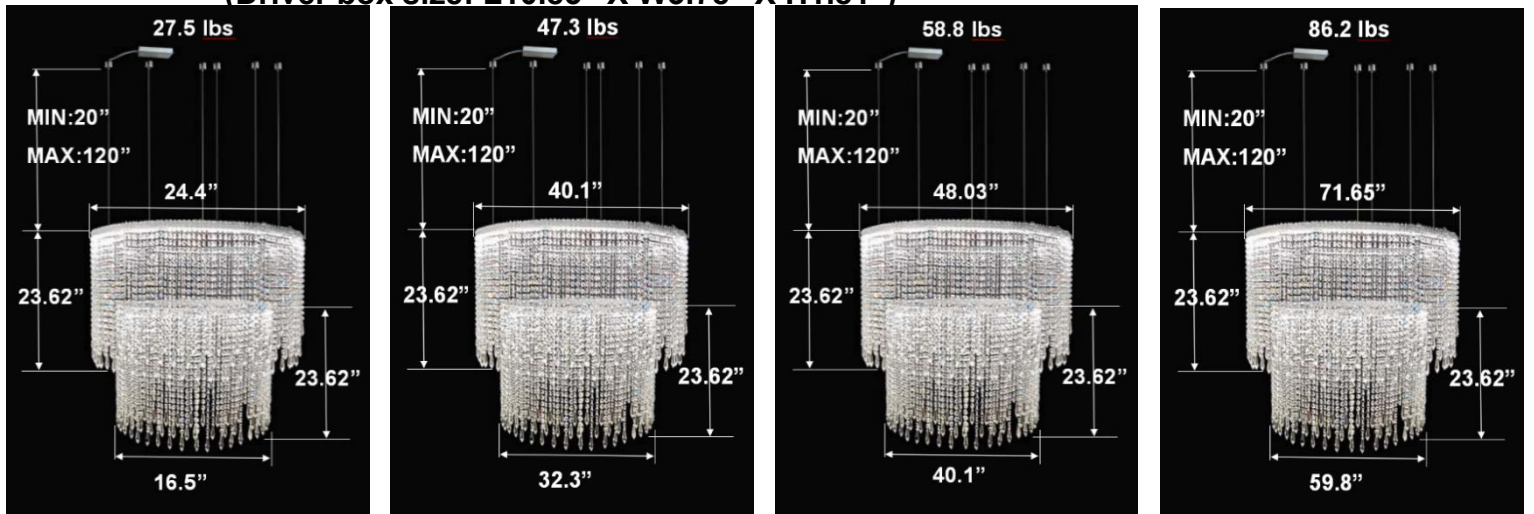

FEATURES

- 5-year limited warranty.
- Ships assembled.
- Illumination direct.
- Extruded aluminum housing up to 71.65", 1 continuous ring without joints.
- Crystal chain body, multiple color options available.
- Fixture delivered lumens per watt ratio up to 60 LPW not including RGBW.
- 10' standard adjustable aircraft cables/power cord adjust by push button grippers, custom length available.
- Can be remote driver mounted or driver concealed within the canopy, can be mounted on sloped ceiling.
- Over 50 lbs fixture must be installed using a U.L. listed outlet box or supported independently of the outlet box

RGBW COLOR EXAMPLES

[SEE VIDEO](#)

DIMENSIONS & WEIGHTS: Canopy Size for ZigBee & DMX: 15.75" x 2.76"

SB-D302A Canopy mount with direct lighting.

SB-D302B Canopy mount with accent ring, direct lighting.

SB-D302C Remote driver with cables fixed directly to the ceiling, direct lighting.
(Driver box size: L10.83" X W3.78" X H1.81")

PHOTOMETRIC: Direct Illumination

SB-D101A20WSZ 15.75" 20W @ 4000K

Height Eavg, Emax Angle: 111.01deg Diameter
Note: The Curves indicate the illuminated area and the average illumination when the luminaire is at different distance.