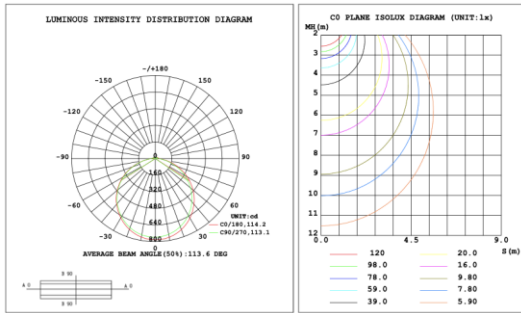

PHOTOMETRIC: Direct Illumination

SB-D101A20WSZ 15.75" 20W @ 4000K

Height Eavg, Emax Angle: 111.01deg Diameter
Note: The Curves indicate the illuminated area and the average illumination when the luminaire is at different distance.

SB-D101A30WSZ 23.62" 30W @ 4000K

Height Eavg, Emax Angle: 110.42deg Diameter

SB-D101A40WSZ 31.50" 40W @ 4000K

Height Eavg, Emax Angle: 109.69deg Diameter
Note: The Curves indicate the illuminated area and the average illumination when the luminaire is at different distance.

SB-D101A50WSZ 39.37" 50W @ 4000K

SB-D101A60WSZ 47.24" 60W @ 4000K

SB-D101A70WSZ 59.06" 70W @ 4000K

SB-D101A80WSZ 70.87" 80W @ 4000K

Flux out:2941 lm

Height	Eavg, Emax	Diameter
1m	394.8, 1394lx	302.99cm
2m	98.70, 348.5lx	605.99cm
3m	43.87, 154.9lx	908.98cm
4m	24.67, 87.12lx	1211.98cm
5m	15.79, 55.76lx	1514.97cm
6m	10.97, 38.72lx	1817.96cm
7m	8.057, 28.45lx	2120.96cm
8m	6.169, 21.78lx	2423.95cm
9m	4.874, 17.21lx	2726.95cm
10m	3.948, 13.94lx	3029.94cm

Note: The Curves indicate the illuminated area and the average illumination when the luminaire is at different distance.