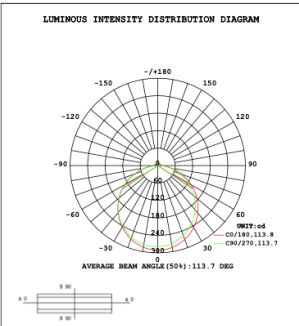

PHOTOMETRIC: Direct Illumination

SB-D101A20WSZ 15.75" 20W @ 4000K