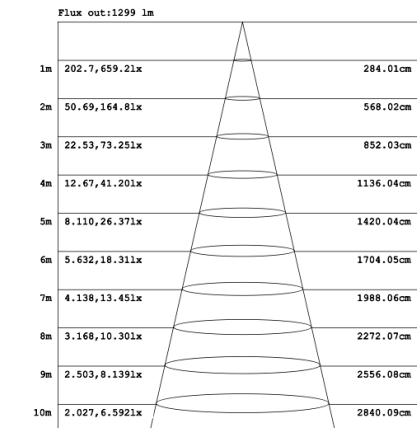

SB-D101A40WSZ 31.50" 40W @ 4000K

Height Eavg, Emax Angle: 109.69deg Diameter
Note: The Curves indicate the illuminated area and the average illumination when the luminaire is at different distance.