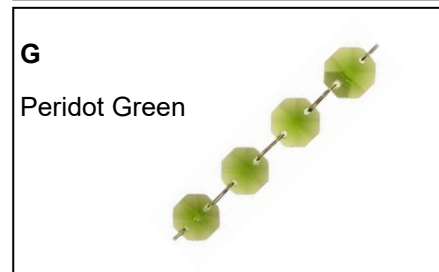

ADDITIONAL CRYSTAL CHAIN COLORS