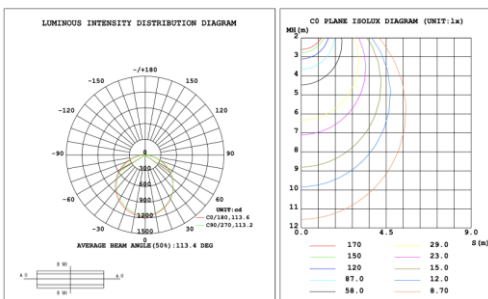

PHOTOMETRIC: Direct Illumination

SB-D101A20WSZ 15.75" 20W @ 4000K

Height Eavg, Emax Angle: 111.01deg Diameter
Note: The Curves indicate the illuminated area and the average illumination when the luminaire is at different distance.

SB-D101A30WSZ 23.62" 30W @ 4000K

Height Eavg, Emax Angle: 110.42deg Diameter

SB-D101A40WSZ 31.50" 40W @ 4000K

Height Eavg, Emax Angle: 109.69deg Diameter
Note: The Curves indicate the illuminated area and the average illumination when the luminaire is at different distance.

SB-D101A50WSZ 39.37" 50W @ 4000K

SB-D101A60WSZ 47.24" 60W @ 4000K

SB-D101A70WSZ 59.06" 70W @ 4000K

SB-D101A80WSZ 70.87" 80W @ 4000K

Flux out:2941 lm

Height	Eavg, Emax	Diameter
1m	394.8, 1394lx	302.99cm
2m	98.70, 348.5lx	605.99cm
3m	43.87, 154.9lx	908.98cm
4m	24.67, 87.12lx	1211.98cm
5m	15.79, 55.76lx	1514.97cm
6m	10.97, 38.72lx	1817.96cm
7m	8.057, 28.45lx	2120.96cm
8m	6.169, 21.78lx	2423.95cm
9m	4.874, 17.21lx	2726.95cm
10m	3.948, 13.94lx	3029.94cm

Note: The Curves indicate the illuminated area and the average illumination when the luminaire is at different distance.