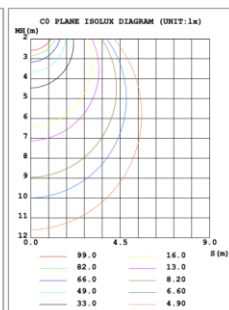

SB-D101A40WSZ 31.50" 40W @ 4000K

Height Eavg, Emax Angle: 109.69deg Diameter
Note: The Curves indicate the illuminated area and the average illumination when the luminaire is at different distance.