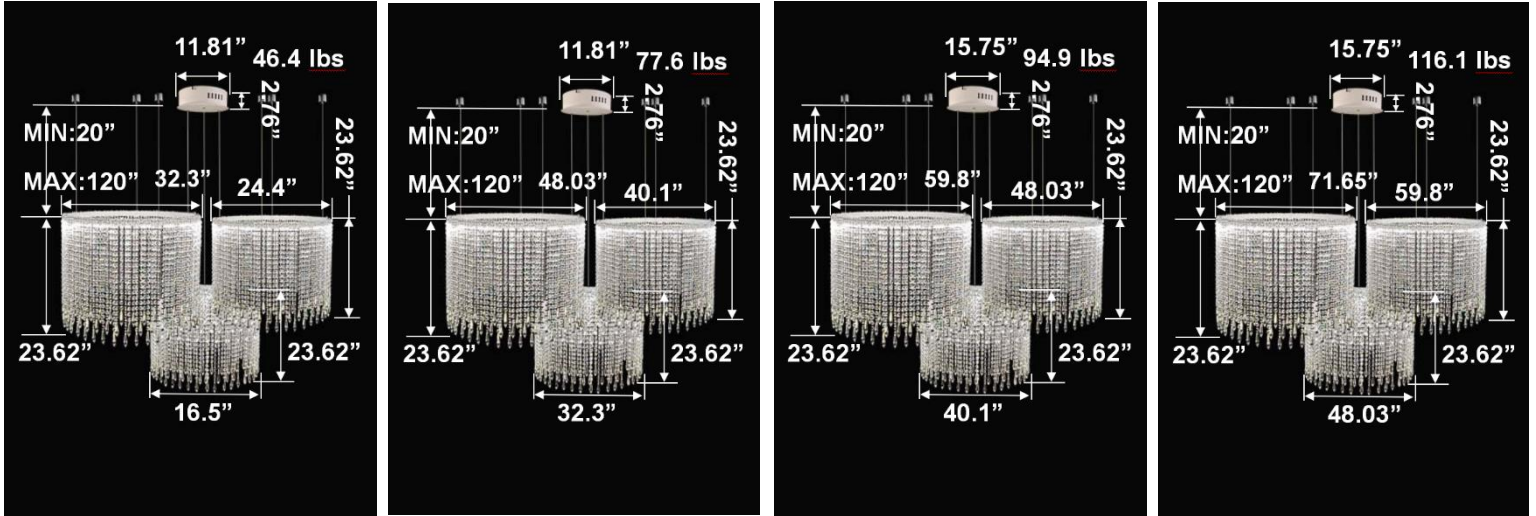

FEATURES

- 5-year limited warranty.
- Ships assembled.
- Illumination direct.
- Extruded aluminum housing up to 71.65", 1 continuous ring without joints.
- Crystal chain body, multiple color options available.
- Fixture delivered lumens per watt ratio up to 60 LPW not including RGBW.
- 10' standard adjustable aircraft cables/power cord adjust by push button grippers, custom length available.
- Can be remote driver mounted or driver concealed within the canopy, can be mounted on sloped ceiling.
- Over 50 lbs fixture must be installed using a U.L. listed outlet box or supported independently of the outlet box

RGBW COLOR EXAMPLES

[SEE VIDEO](#)

DIMENSIONS & WEIGHTS: Canopy Size for ZigBee & DMX: 15.75" x 2.76"

SB-D303A Canopy mount with direct lighting.

SB-D303B Canopy mount with accent ring, direct lighting.

SB-D303C Remote driver with cables fixed directly to the ceiling, direct lighting.
(Driver box size: L10.83" X W3.78" X H1.81")

SB-D303D Remote mount with canopy, cables fixed directly to the ceiling, direct lighting.

PHOTOMETRIC: Direct Illumination

SB-D101A20WSZ 15.75\"/>

SB-D101A30WSZ 23.62\"/>

SB-D101A40WSZ 31.50" 40W @ 4000K

SB-D101A50WSZ 39.37" 50W @ 4000K

SB-D101A60WSZ 47.24" 60W @ 4000K

SB-D101A70WSZ 59.06" 70W @ 4000K

Flux out:2364 lm

Height	Eavg, Emax	Angle:111.75deg	Diameter
1m	342.3, 1160lx		295.14cm
2m	85.59, 290.0lx		590.28cm
3m	38.04, 128.9lx		885.43cm
4m	21.40, 72.51lx		1180.57cm
5m	13.69, 46.40lx		1475.71cm
6m	9.510, 32.22lx		1770.85cm
7m	6.987, 23.68lx		2066.00cm
8m	5.349, 18.13lx		2361.14cm
9m	4.226, 14.32lx		2656.28cm
10m	3.423, 11.60lx		2951.42cm