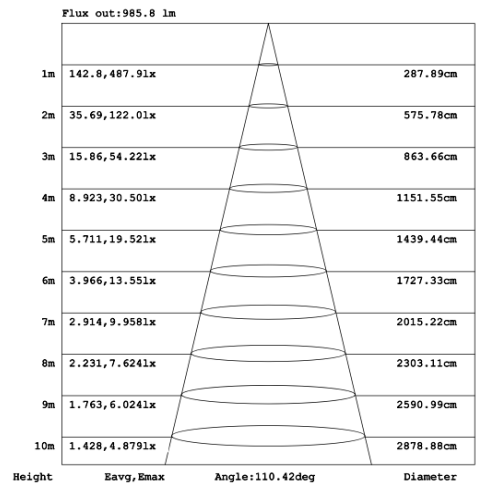

SB-D101A30WSZ 23.62\"/>