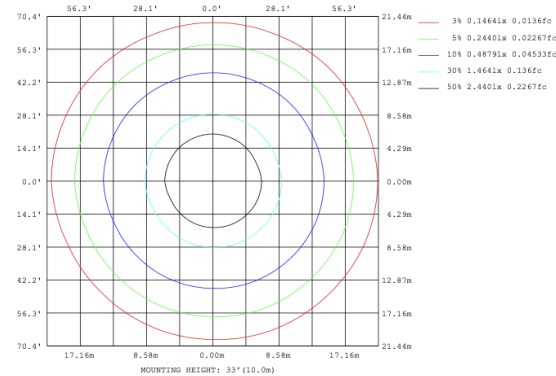

SB-D101A30WSZ 23.62\"/>