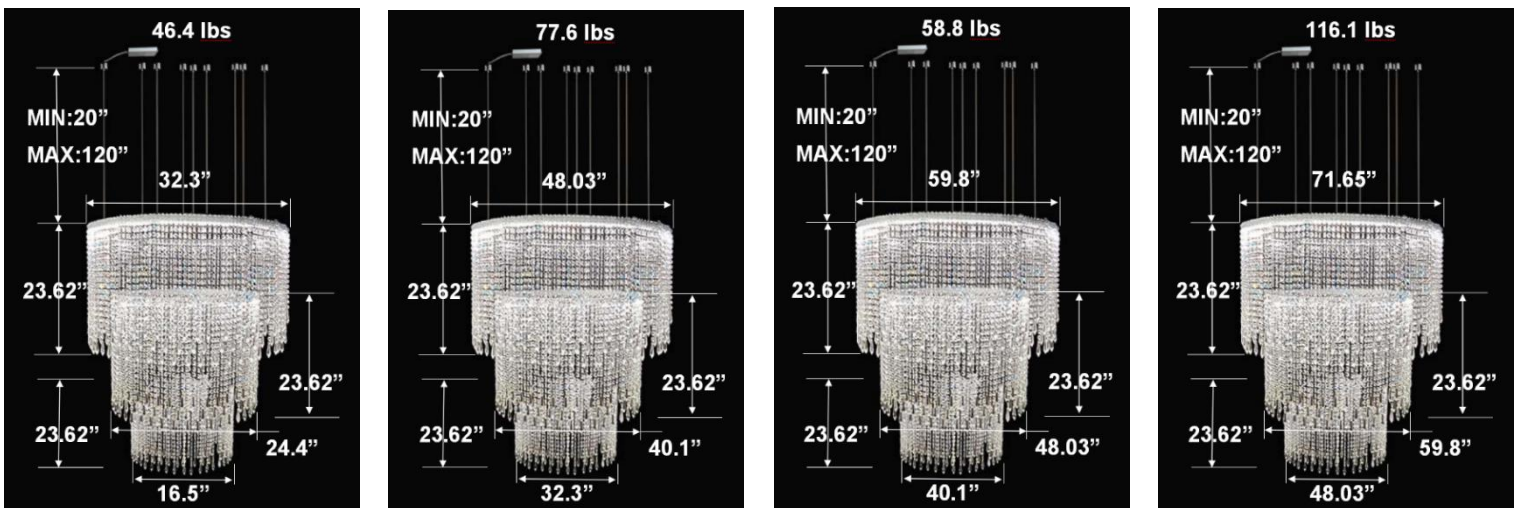

FEATURES

- 5-year limited warranty.
- Ships assembled.
- Illumination direct.
- Extruded aluminum housing up to 71.65", 1 continuous ring without joints.
- Crystal chain body, multiple color options available.
- Fixture delivered lumens per watt ratio up to 60 LPW not including RGBW.
- 10' standard adjustable aircraft cables/power cord adjust by push button grippers, custom length available.
- Can be remote driver mounted or driver concealed within the canopy, can be mounted on sloped ceiling.
- Over 50 lbs fixture must be installed using a U.L. listed outlet box or supported independently of the outlet box

RGBW COLOR EXAMPLES

[SEE VIDEO](#)

DIMENSIONS & WEIGHTS: Canopy Size for ZigBee & DMX: 15.75" x 2.76"

SB-D303A Canopy mount with direct lighting.

SB-D303B Canopy mount with accent ring, direct lighting.

SB-D303C Remote driver with cables fixed directly to the ceiling, direct lighting.
(Driver box size: L10.83" X W3.78" X H1.81")

SB-D303D Remote mount with canopy, cables fixed directly to the ceiling, direct lighting.

PHOTOMETRIC: Direct Illumination

SB-D101A20WSZ 15.75\"/>

SB-D101A30WSZ 23.62\"/>

SB-D101A40WSZ 31.50" 40W @ 4000K

SB-D101A50WSZ 39.37" 50W @ 4000K

SB-D101A60WSZ 47.24" 60W @ 4000K

SB-D101A70WSZ 59.06" 70W @ 4000K

Flux out:2364 lm

Height	Eavg, Emax	Angle:111.75deg	Diameter
1m	342.3, 1160lx		295.14cm
2m	85.59, 290.0lx		590.28cm
3m	38.04, 128.9lx		885.43cm
4m	21.40, 72.51lx		1180.57cm
5m	13.69, 46.40lx		1475.71cm
6m	9.510, 32.22lx		1770.85cm
7m	6.987, 23.68lx		2066.00cm
8m	5.349, 18.13lx		2361.14cm
9m	4.226, 14.32lx		2656.28cm
10m	3.423, 11.60lx		2951.42cm