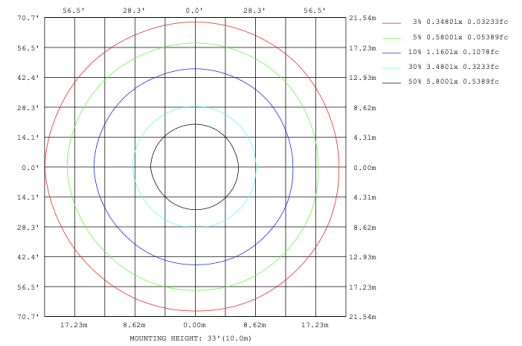

RGBW COLOR EXAMPLES

[SEE VIDEO](#)

DIMENSIONS & WEIGHTS: Canopy Size for ZigBee & DMX: 15.75" x 2.76"

SB-D303A Canopy mount with direct lighting.

SB-D303B Canopy mount with accent ring, direct lighting.

SB-D303C Remote driver with cables fixed directly to the ceiling, direct lighting.
(Driver box size: L10.83" X W3.78" X H1.81")

SB-D101A60WSZ 47.24" 60W @ 4000K

SB-D101A70WSZ 59.06" 70W @ 4000K

Flux out:2364 lm

Height	Eavg, Emax	Angle:111.75deg	Diameter
1m	342.3, 1160lx		295.14cm
2m	85.59, 290.0lx		590.28cm
3m	38.04, 128.9lx		885.43cm
4m	21.40, 72.51lx		1180.57cm
5m	13.69, 46.40lx		1475.71cm
6m	9.510, 32.22lx		1770.85cm
7m	6.987, 23.68lx		2066.00cm
8m	5.349, 18.13lx		2361.14cm
9m	4.226, 14.32lx		2656.28cm
10m	3.423, 11.60lx		2951.42cm

SB-D101A80WSZ 70.87" 80W @ 4000K

Flux out:2941 lm

Height	Eavg, Emax	Angle:113.14deg	Diameter
1m	394.8, 1394lx		302.99cm
2m	98.70, 348.5lx		605.99cm
3m	43.87, 154.9lx		908.98cm
4m	24.67, 87.12lx		1211.98cm
5m	15.79, 55.76lx		1514.97cm
6m	10.97, 38.72lx		1817.96cm
7m	8.057, 28.45lx		2120.96cm
8m	6.169, 21.78lx		2423.95cm
9m	4.874, 17.21lx		2726.95cm
10m	3.948, 13.94lx		3029.94cm

Note: The Curves indicate the illuminated area and the average illumination when the luminaire is at different distance.