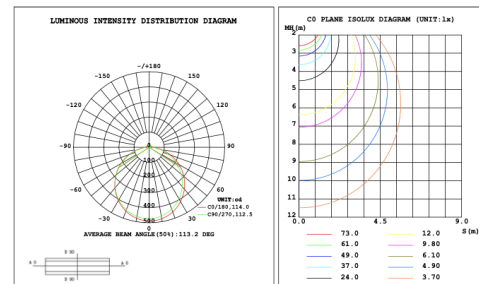

SB-D101A30WSZ 23.62\"/>