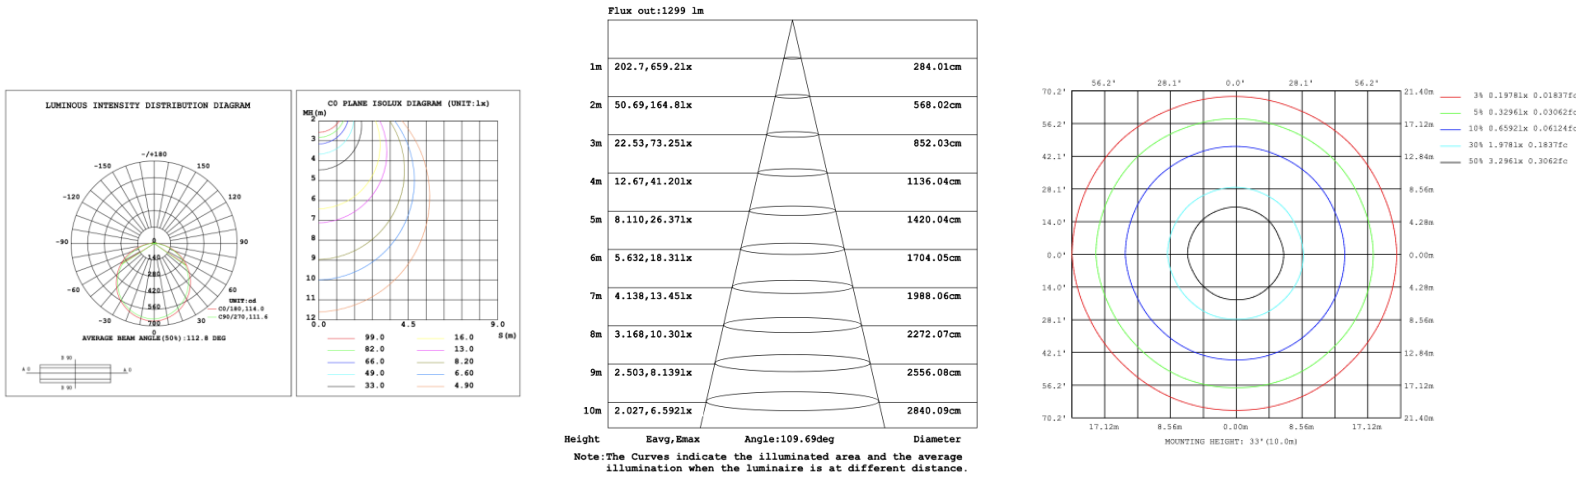

SB-D101A40WSZ 31.50" 40W @ 4000K