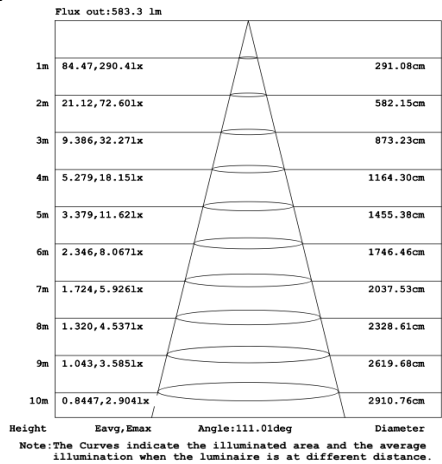

PHOTOMETRIC: Direct Illumination

SB-D101A20WSZ 15.75\"/>