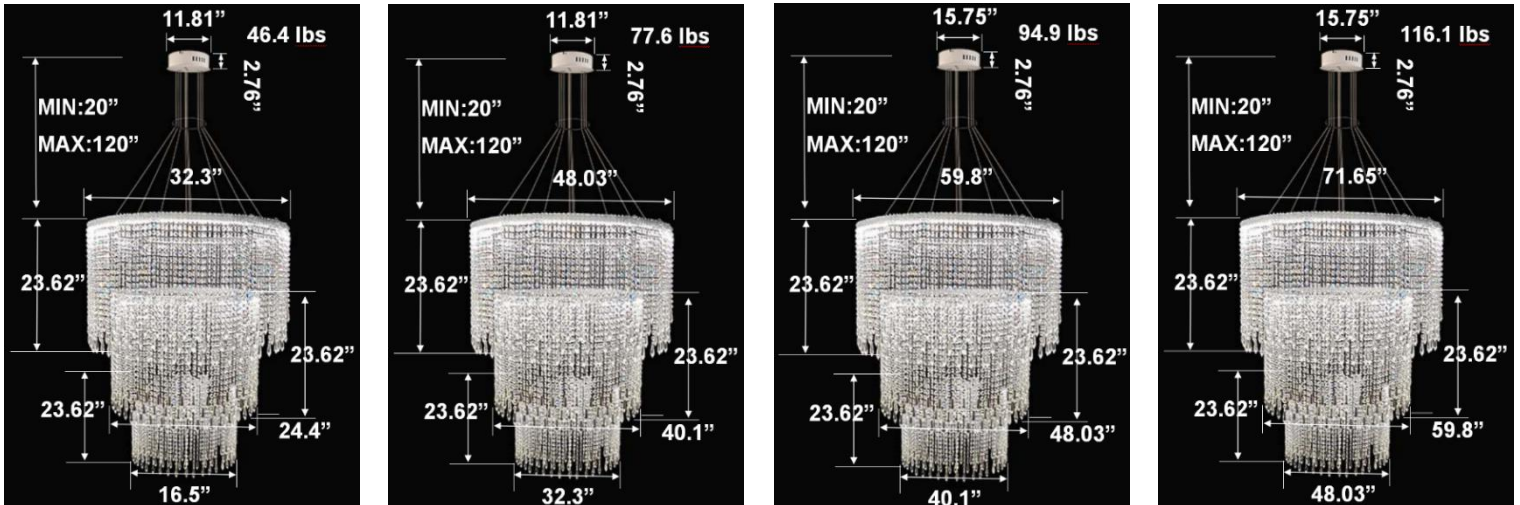

FEATURES

- 5-year limited warranty.
- Ships assembled.
- Illumination direct.
- Extruded aluminum housing up to 71.65", 1 continuous ring without joints.
- Crystal chain body, multiple color options available.
- Fixture delivered lumens per watt ratio up to 60 LPW not including RGBW.
- 10' standard adjustable aircraft cables/power cord adjust by push button grippers, custom length available.
- Can be remote driver mounted or driver concealed within the canopy, can be mounted on sloped ceiling.
- Over 50 lbs fixture must be installed using a U.L. listed outlet box or supported independently of the outlet box

RGBW COLOR EXAMPLES

[SEE VIDEO](#)

DIMENSIONS & WEIGHTS: Canopy Size for ZigBee & DMX: 15.75" x 2.76"

SB-D303A Canopy mount with direct lighting.

SB-D303B Canopy mount with accent ring, direct lighting.

SB-D303C Remote driver with cables fixed directly to the ceiling, direct lighting.
(Driver box size: L10.83" X W3.78" X H1.81")

SB-D303D Remote mount with canopy, cables fixed directly to the ceiling, direct lighting.

PHOTOMETRIC: Direct Illumination

SB-D101A20WSZ 15.75\"/>

SB-D101A30WSZ 23.62\"/>

SB-D101A40WSZ 31.50" 40W @ 4000K

SB-D101A50WSZ 39.37" 50W @ 4000K