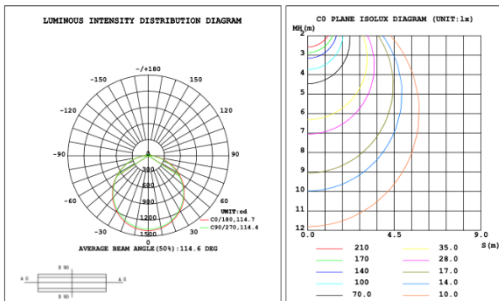

SB-D101A60WSZ 47.24" 60W @ 4000K

SB-D101A70WSZ 59.06" 70W @ 4000K

Flux out:2364 lm

Height	Eavg, Emax	Angle:111.75deg	Diameter
1m	342.3, 1160lx		295.14cm
2m	85.59, 290.0lx		590.28cm
3m	38.04, 128.9lx		885.43cm
4m	21.40, 72.51lx		1180.57cm
5m	13.69, 46.40lx		1475.71cm
6m	9.510, 32.22lx		1770.85cm
7m	6.987, 23.68lx		2066.00cm
8m	5.349, 18.13lx		2361.14cm
9m	4.226, 14.32lx		2656.28cm
10m	3.423, 11.60lx		2951.42cm

SB-D101A80WSZ 70.87" 80W @ 4000K

Flux out:2941 lm

Height	Eavg, Emax	Angle:113.14deg	Diameter
1m	394.8, 1394lx		302.99cm
2m	98.70, 348.5lx		605.99cm
3m	43.87, 154.9lx		908.98cm
4m	24.67, 87.12lx		1211.98cm
5m	15.79, 55.76lx		1514.97cm
6m	10.97, 38.72lx		1817.96cm
7m	8.057, 28.45lx		2120.96cm
8m	6.169, 21.78lx		2423.95cm
9m	4.874, 17.21lx		2726.95cm
10m	3.948, 13.94lx		3029.94cm

Note: The Curves indicate the illuminated area and the average illumination when the luminaire is at different distance.