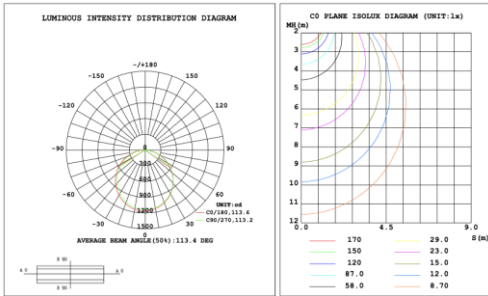

RGBW COLOR EXAMPLES

[SEE VIDEO](#)

DIMENSIONS & WEIGHTS: Canopy Size for ZigBee & DMX: 15.75" x 2.76"

SB-D303A Canopy mount with direct lighting.

SB-D303B Canopy mount with accent ring, direct lighting.

SB-D303C Remote driver with cables fixed directly to the ceiling, direct lighting.
(Driver box size: L10.83" X W3.78" X H1.81")

SB-D101A60WSZ 47.24" 60W @ 4000K

SB-D101A70WSZ 59.06" 70W @ 4000K

Flux out:2364 lm

Height	Eavg, Emax	Angle:111.75deg	Diameter
1m	342.3, 1160lx		295.14cm
2m	85.59, 290.0lx		590.28cm
3m	38.04, 128.9lx		885.43cm
4m	21.40, 72.51lx		1180.57cm
5m	13.69, 46.40lx		1475.71cm
6m	9.510, 32.22lx		1770.85cm
7m	6.987, 23.68lx		2066.00cm
8m	5.349, 18.13lx		2361.14cm
9m	4.226, 14.32lx		2656.28cm
10m	3.423, 11.60lx		2951.42cm

SB-D101A80WSZ 70.87" 80W @ 4000K

Flux out:2941 lm

Height	Eavg, Emax	Angle:113.14deg	Diameter
1m	394.8, 1394lx		302.99cm
2m	98.70, 348.5lx		605.99cm
3m	43.87, 154.9lx		908.98cm
4m	24.67, 87.12lx		1211.98cm
5m	15.79, 55.76lx		1514.97cm
6m	10.97, 38.72lx		1817.96cm
7m	8.057, 28.45lx		2120.96cm
8m	6.169, 21.78lx		2423.95cm
9m	4.874, 17.21lx		2726.95cm
10m	3.948, 13.94lx		3029.94cm

Note: The Curves indicate the illuminated area and the average illumination when the luminaire is at different distance.