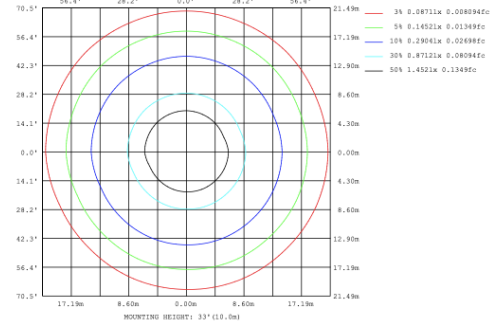

PHOTOMETRIC: Direct Illumination

SB-D101A20WSZ 15.75\"/>