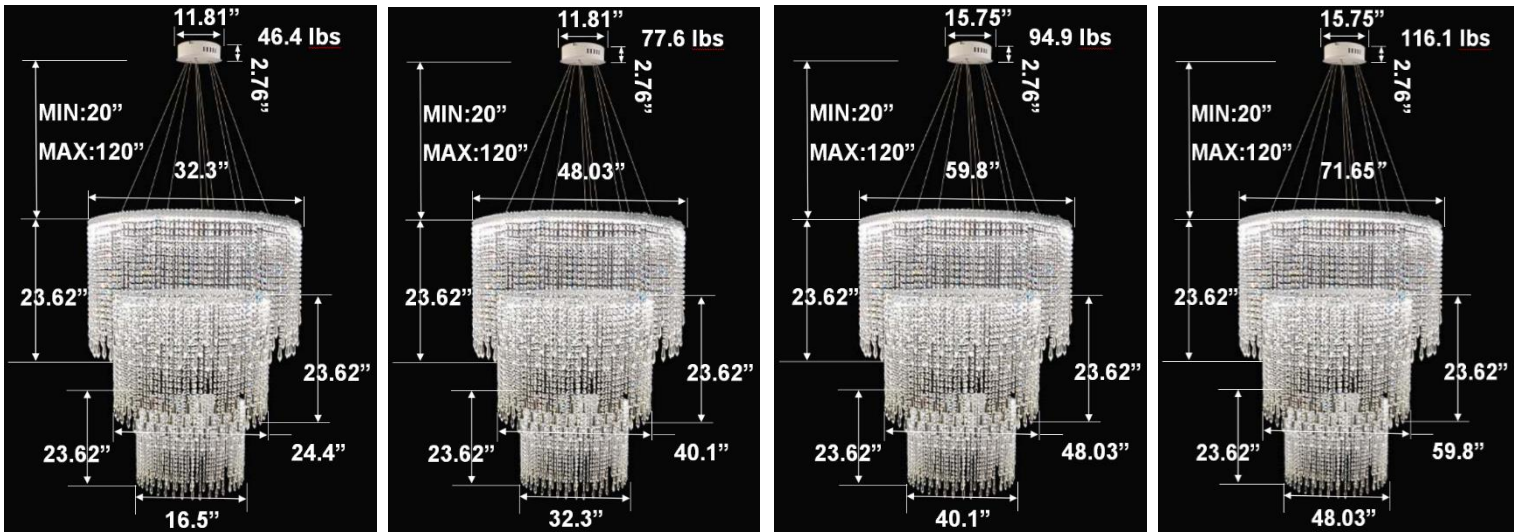

FEATURES

- 5-year limited warranty.
- Ships assembled.
- Illumination direct.
- Extruded aluminum housing up to 71.65", 1 continuous ring without joints.
- Crystal chain body, multiple color options available.
- Fixture delivered lumens per watt ratio up to 60 LPW not including RGBW.
- 10' standard adjustable aircraft cables/power cord adjust by push button grippers, custom length available.
- Can be remote driver mounted or driver concealed within the canopy, can be mounted on sloped ceiling.
- Over 50 lbs fixture must be installed using a U.L. listed outlet box or supported independently of the outlet box

RGBW COLOR EXAMPLES

[SEE VIDEO](#)

DIMENSIONS & WEIGHTS: Canopy Size for ZigBee & DMX: 15.75" x 2.76"

SB-D303A Canopy mount with direct lighting.

SB-D303B Canopy mount with accent ring, direct lighting.

SB-D303C Remote driver with cables fixed directly to the ceiling, direct lighting.
(Driver box size: L10.83" X W3.78" X H1.81")