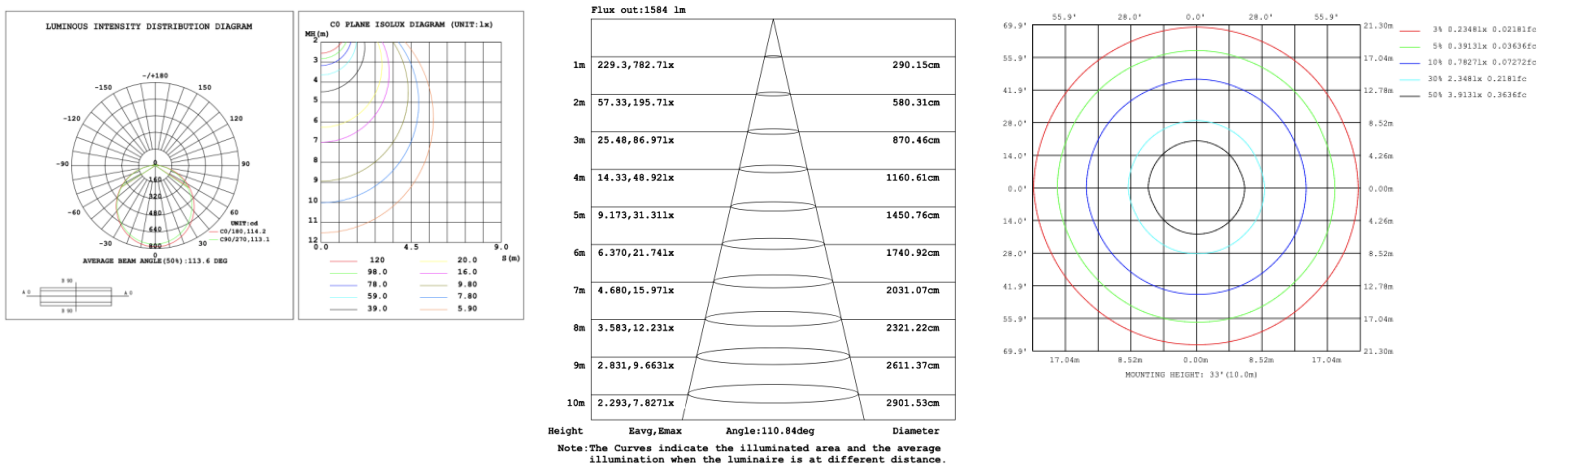

RGBW COLOR EXAMPLES

[SEE VIDEO](#)

DIMENSIONS & WEIGHTS: Canopy Size for ZigBee & DMX: 15.75" x 2.76"

SB-D303A Canopy mount with direct lighting.

SB-D303B Canopy mount with accent ring, direct lighting.

SB-D303C Remote driver with cables fixed directly to the ceiling, direct lighting.
(Driver box size: L10.83" X W3.78" X H1.81")

SB-D101A60WSZ 47.24" 60W @ 4000K

SB-D101A70WSZ 59.06" 70W @ 4000K

Flux out:2364 lm

Height	Eavg, Emax	Angle:111.75deg	Diameter
1m	342.3, 1160lx		295.14cm
2m	85.59, 290.0lx		590.28cm
3m	38.04, 128.9lx		885.43cm
4m	21.40, 72.51lx		1180.57cm
5m	13.69, 46.40lx		1475.71cm
6m	9.510, 32.22lx		1770.85cm
7m	6.987, 23.68lx		2066.00cm
8m	5.349, 18.13lx		2361.14cm
9m	4.226, 14.32lx		2656.28cm
10m	3.423, 11.60lx		2951.42cm

SB-D101A80WSZ 70.87" 80W @ 4000K

Flux out:2941 lm

Height	Eavg, Emax	Angle:113.14deg	Diameter
1m	394.8, 1394lx		302.99cm
2m	98.70, 348.5lx		605.99cm
3m	43.87, 154.9lx		908.98cm
4m	24.67, 87.12lx		1211.98cm
5m	15.79, 55.76lx		1514.97cm
6m	10.97, 38.72lx		1817.96cm
7m	8.057, 28.45lx		2120.96cm
8m	6.169, 21.78lx		2423.95cm
9m	4.874, 17.21lx		2726.95cm
10m	3.948, 13.94lx		3029.94cm

Note: The Curves indicate the illuminated area and the average illumination when the luminaire is at different distance.