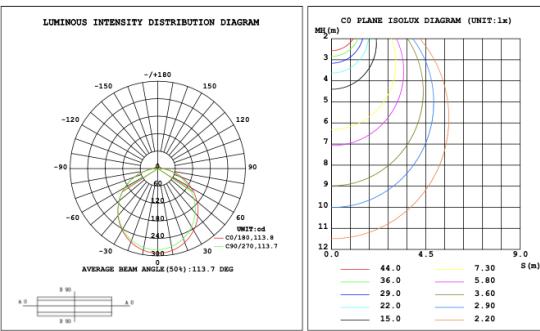

PHOTOMETRIC: Direct Illumination

SB-D101A20WSZ 15.75\"/>