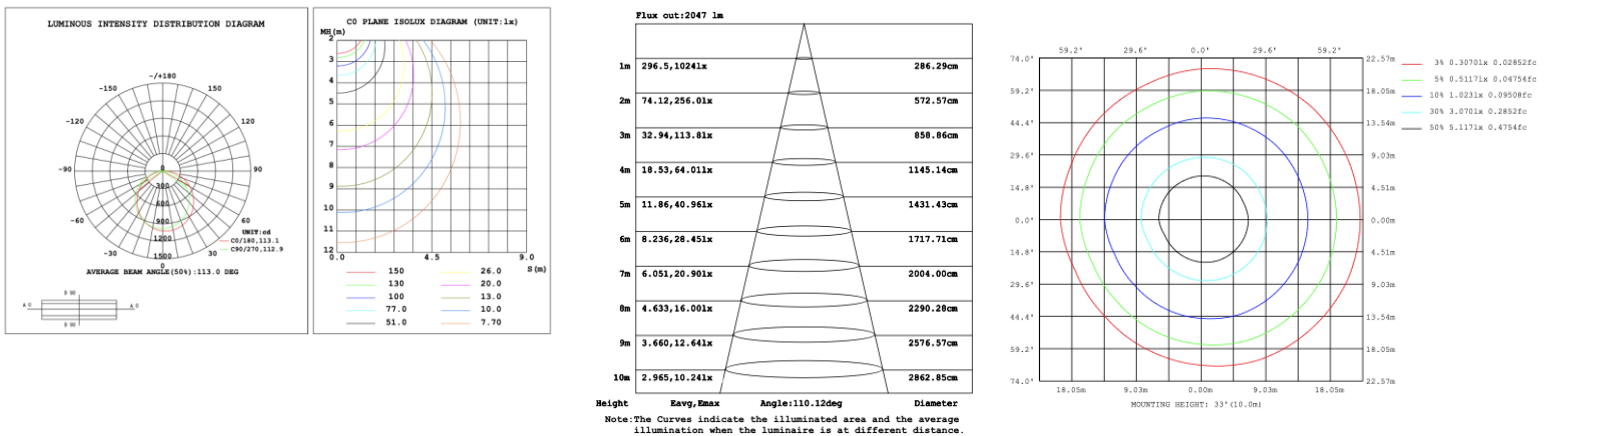

RGBW COLOR EXAMPLES

[SEE VIDEO](#)

DIMENSIONS & WEIGHTS: Canopy Size for ZigBee & DMX: 15.75" x 2.76"

SB-D303A Canopy mount with direct lighting.

SB-D303B Canopy mount with accent ring, direct lighting.

SB-D303C Remote driver with cables fixed directly to the ceiling, direct lighting.
(Driver box size: L10.83" X W3.78" X H1.81")

SB-D101A60WSZ 47.24" 60W @ 4000K

SB-D101A70WSZ 59.06" 70W @ 4000K

Flux out:2364 lm

Height	Eavg, Emax	Angle:111.75deg	Diameter
1m	342.3, 1160lx		295.14cm
2m	85.59, 290.0lx		590.28cm
3m	38.04, 128.9lx		885.43cm
4m	21.40, 72.51lx		1180.57cm
5m	13.69, 46.40lx		1475.71cm
6m	9.510, 32.22lx		1770.85cm
7m	6.987, 23.68lx		2066.00cm
8m	5.349, 18.13lx		2361.14cm
9m	4.226, 14.32lx		2656.28cm
10m	3.423, 11.60lx		2951.42cm

SB-D101A80WSZ 70.87" 80W @ 4000K

Flux out:2941 lm

Height	Eavg, Emax	Angle:113.14deg	Diameter
1m	394.8, 1394lx		302.99cm
2m	98.70, 348.5lx		605.99cm
3m	43.87, 154.9lx		908.98cm
4m	24.67, 87.12lx		1211.98cm
5m	15.79, 55.76lx		1514.97cm
6m	10.97, 38.72lx		1817.96cm
7m	8.057, 28.45lx		2120.96cm
8m	6.169, 21.78lx		2423.95cm
9m	4.874, 17.21lx		2726.95cm
10m	3.948, 13.94lx		3029.94cm

Note: The Curves indicate the illuminated area and the average illumination when the luminaire is at different distance.