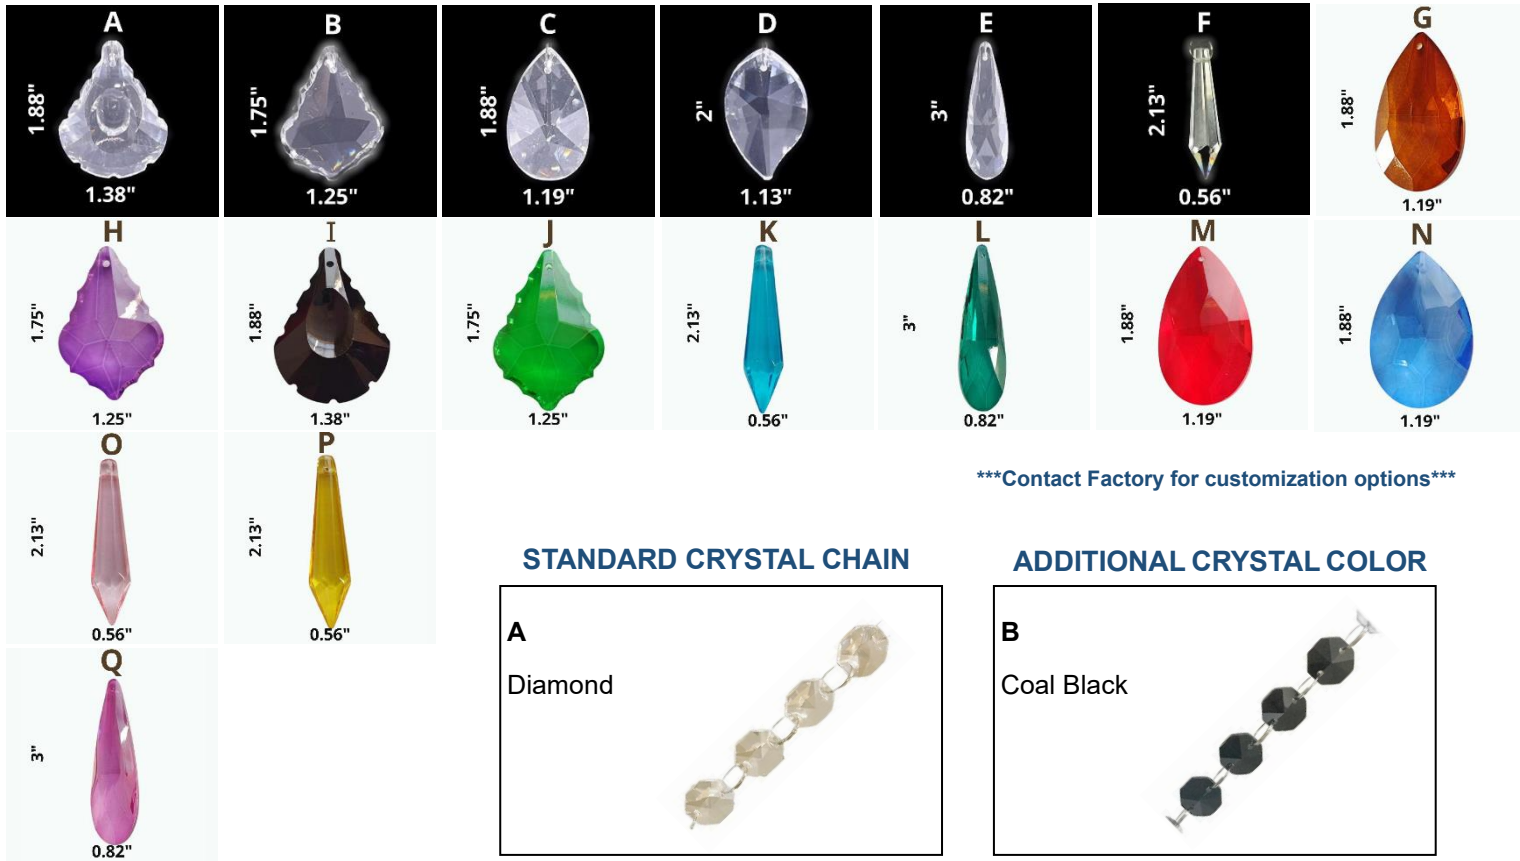

CRYSTAL DROP STYLES

*Customizable shapes and colors are available. Any combination of color and drop style available. *