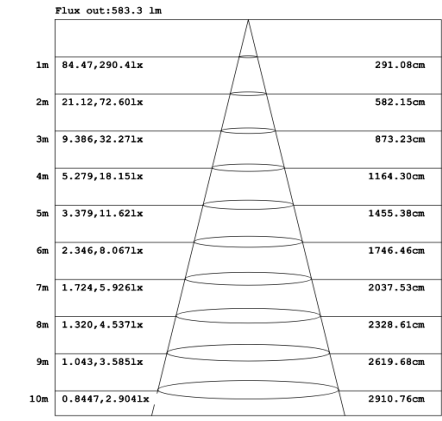

PHOTOMETRIC: Direct Illumination

SB-D101A20WSZ 15.75" 20W @ 4000K