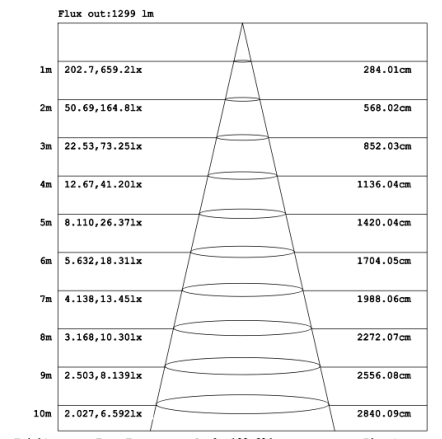

RGBW COLOR EXAMPLES

[SEE VIDEO](#)

DIMENSIONS & WEIGHTS: Canopy Size for ZigBee & DMX: 15.75" x 2.76"

SB-D401A Canopy mount with direct lighting.

SB-D401B Canopy mount with accent ring, direct lighting.

SB-D401B Canopy mount with accent ring, direct lighting.

SB-D401C Remote driver with cables fixed directly to the ceiling, direct lighting.
(Driver box size: L10.83" X W3.78" X H1.81")

PHOTOMETRIC: Direct Illumination

SB-D101A20WSZ 15.75" 20W @ 4000K

SB-D101A30WSZ 23.62" 30W @ 4000K

SB-D101A40WSZ 31.50" 40W @ 4000K

SB-D101A50WSZ 39.37" 50W @ 4000K

SB-D101A60WSZ 47.24" 60W @ 4000K

SB-D101A70WSZ 59.06" 70W @ 4000K

SB-D101A80WSZ 70.87" 80W @ 4000K

Flux out:2941 lm

Height	Eavg, Emax	Diameter
1m	394.8, 1394lx	302.99cm
2m	98.70, 348.5lx	605.99cm
3m	43.87, 154.9lx	908.98cm
4m	24.67, 87.12lx	1211.98cm
5m	15.79, 55.76lx	1514.97cm
6m	10.97, 38.72lx	1817.96cm
7m	8.057, 28.45lx	2120.96cm
8m	6.169, 21.78lx	2423.95cm
9m	4.874, 17.21lx	2726.95cm
10m	3.948, 13.94lx	3029.94cm

Note: The Curves indicate the illuminated area and the average illumination when the luminaire is at different distance.