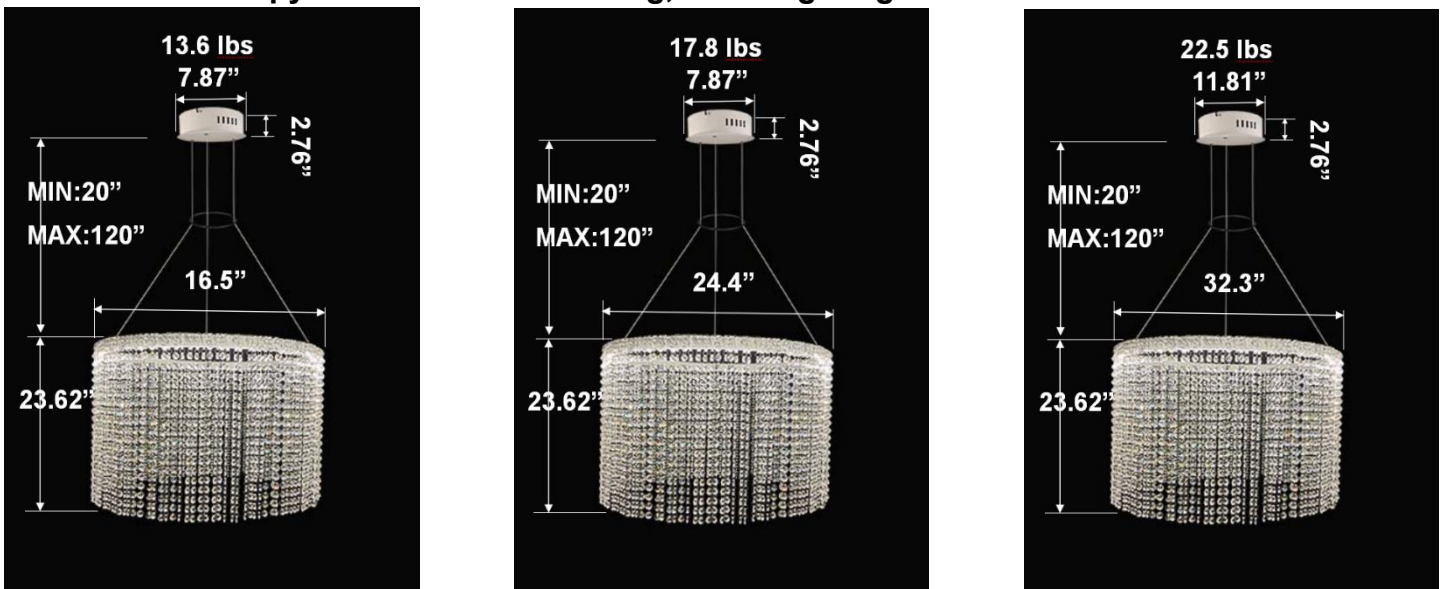

FEATURES

- 5-year limited warranty.
- Ships assembled.
- Illumination direct.
- Extruded aluminum housing up to 71.65", 1 continuous ring without joints.
- Crystal chain body, multiple color options available.
- Fixture delivered lumens per watt ratio up to 60 LPW not including RGBW.
- 10' standard adjustable aircraft cables/power cord adjust by push button grippers, custom length available.
- Can be remote driver mounted or driver concealed within the canopy, can be mounted on sloped ceiling.

RGBW COLOR EXAMPLES

[SEE VIDEO](#)

DIMENSIONS & WEIGHTS: Canopy Size for ZigBee & DMX: 15.75" x 2.76"

SB-D401A Canopy mount with direct lighting.

SB-D401B Canopy mount with accent ring, direct lighting.

SB-D401B Canopy mount with accent ring, direct lighting.

SB-D401C Remote driver with cables fixed directly to the ceiling, direct lighting.
(Driver box size: L10.83" X W3.78" X H1.81")

PHOTOMETRIC: Direct Illumination

SB-D101A20WSZ 15.75" 20W @ 4000K

SB-D101A30WSZ 23.62" 30W @ 4000K