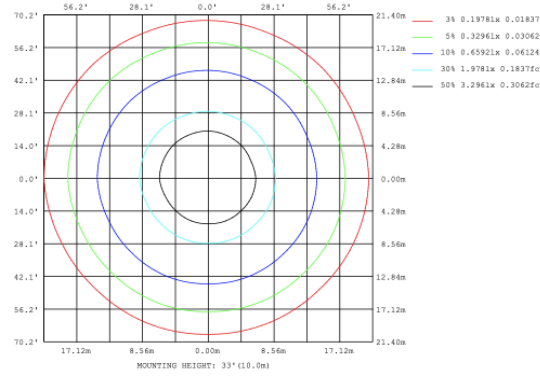

RGBW COLOR EXAMPLES

[SEE VIDEO](#)

DIMENSIONS & WEIGHTS: Canopy Size for ZigBee & DMX: 15.75" x 2.76"

SB-D401A Canopy mount with direct lighting.

SB-D401B Canopy mount with accent ring, direct lighting.

SB-D401B Canopy mount with accent ring, direct lighting.

SB-D401C Remote driver with cables fixed directly to the ceiling, direct lighting.
(Driver box size: L10.83" X W3.78" X H1.81")

PHOTOMETRIC: Direct Illumination

SB-D101A20WSZ 15.75" 20W @ 4000K

SB-D101A30WSZ 23.62" 30W @ 4000K

SB-D101A40WSZ 31.50" 40W @ 4000K

SB-D101A50WSZ 39.37" 50W @ 4000K

SB-D101A60WSZ 47.24" 60W @ 4000K

SB-D101A70WSZ 59.06" 70W @ 4000K

SB-D101A80WSZ 70.87" 80W @ 4000K

Flux out:2941 lm

Height	Eavg, Emax	Diameter
1m	394.8, 1394lx	302.99cm
2m	98.70, 348.5lx	605.99cm
3m	43.87, 154.9lx	908.98cm
4m	24.67, 87.12lx	1211.98cm
5m	15.79, 55.76lx	1514.97cm
6m	10.97, 38.72lx	1817.96cm
7m	8.057, 28.45lx	2120.96cm
8m	6.169, 21.78lx	2423.95cm
9m	4.874, 17.21lx	2726.95cm
10m	3.948, 13.94lx	3029.94cm

Note: The Curves indicate the illuminated area and the average illumination when the luminaire is at different distance.