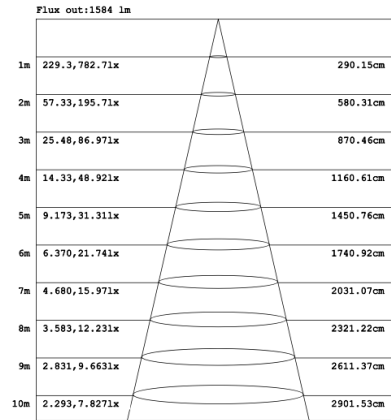

RGBW COLOR EXAMPLES

[SEE VIDEO](#)

DIMENSIONS & WEIGHTS: Canopy Size for ZigBee & DMX: 15.75" x 2.76"

SB-D401A Canopy mount with direct lighting.

SB-D401B Canopy mount with accent ring, direct lighting.

SB-D401B Canopy mount with accent ring, direct lighting.

SB-D401C Remote driver with cables fixed directly to the ceiling, direct lighting.
(Driver box size: L10.83" X W3.78" X H1.81")

PHOTOMETRIC: Direct Illumination

SB-D101A20WSZ 15.75" 20W @ 4000K

SB-D101A30WSZ 23.62" 30W @ 4000K

SB-D101A40WSZ 31.50" 40W @ 4000K

SB-D101A50WSZ 39.37" 50W @ 4000K

SB-D101A60WSZ 47.24" 60W @ 4000K

SB-D101A70WSZ 59.06" 70W @ 4000K

SB-D101A80WSZ 70.87" 80W @ 4000K

Flux out:2941 lm

Height	Eavg, Emax	Diameter
1m	394.8, 1394lx	302.99cm
2m	98.70, 348.5lx	605.99cm
3m	43.87, 154.9lx	908.98cm
4m	24.67, 87.12lx	1211.98cm
5m	15.79, 55.76lx	1514.97cm
6m	10.97, 38.72lx	1817.96cm
7m	8.057, 28.45lx	2120.96cm
8m	6.169, 21.78lx	2423.95cm
9m	4.874, 17.21lx	2726.95cm
10m	3.948, 13.94lx	3029.94cm

Note: The Curves indicate the illuminated area and the average illumination when the luminaire is at different distance.