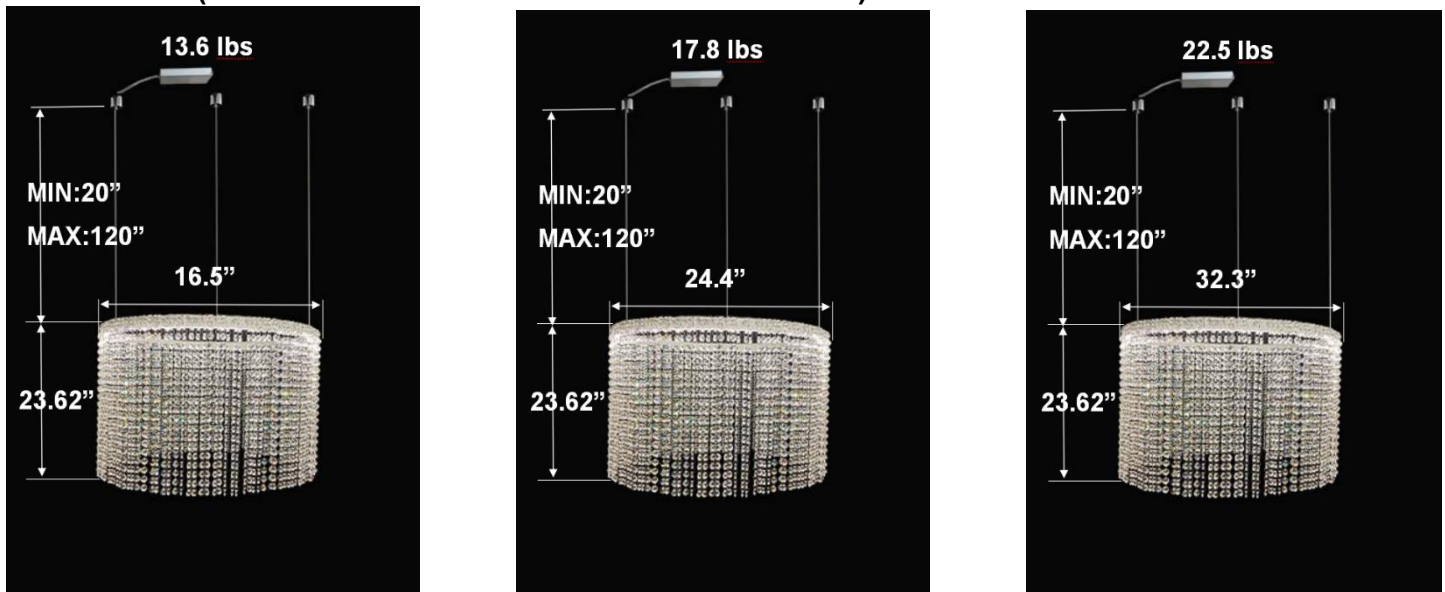

FEATURES

- 5-year limited warranty.
- Ships assembled.
- Illumination direct.
- Extruded aluminum housing up to 71.65", 1 continuous ring without joints.
- Crystal chain body, multiple color options available.
- Fixture delivered lumens per watt ratio up to 60 LPW not including RGBW.
- 10' standard adjustable aircraft cables/power cord adjust by push button grippers, custom length available.
- Can be remote driver mounted or driver concealed within the canopy, can be mounted on sloped ceiling.

RGBW COLOR EXAMPLES

[SEE VIDEO](#)

DIMENSIONS & WEIGHTS: Canopy Size for ZigBee & DMX: 15.75" x 2.76"

SB-D401A Canopy mount with direct lighting.

SB-D401B Canopy mount with accent ring, direct lighting.

SB-D401B Canopy mount with accent ring, direct lighting.

SB-D401C Remote driver with cables fixed directly to the ceiling, direct lighting.
(Driver box size: L10.83" X W3.78" X H1.81")

PHOTOMETRIC: Direct Illumination

SB-D101A20WSZ 15.75" 20W @ 4000K

SB-D101A30WSZ 23.62" 30W @ 4000K