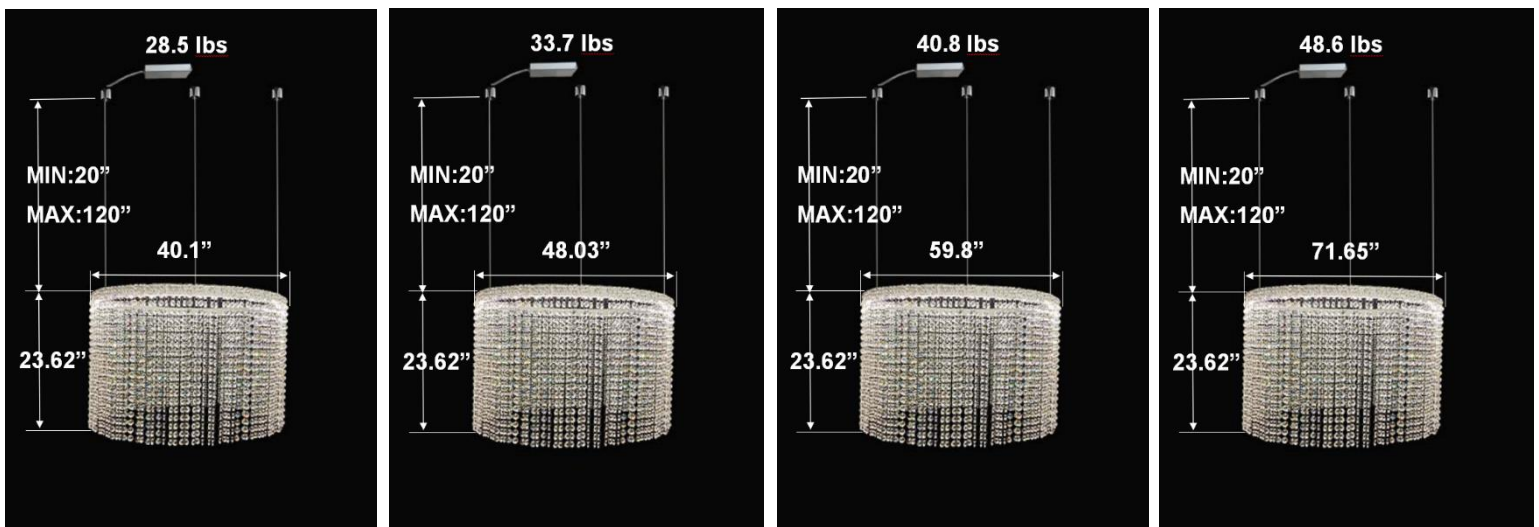

FEATURES

- 5-year limited warranty.
- Ships assembled.
- Illumination direct.
- Extruded aluminum housing up to 71.65", 1 continuous ring without joints.
- Crystal chain body, multiple color options available.
- Fixture delivered lumens per watt ratio up to 60 LPW not including RGBW.
- 10' standard adjustable aircraft cables/power cord adjust by push button grippers, custom length available.
- Can be remote driver mounted or driver concealed within the canopy, can be mounted on sloped ceiling.

RGBW COLOR EXAMPLES

[SEE VIDEO](#)

DIMENSIONS & WEIGHTS: Canopy Size for ZigBee & DMX: 15.75" x 2.76"

SB-D401A Canopy mount with direct lighting.

SB-D401B Canopy mount with accent ring, direct lighting.

SB-D401B Canopy mount with accent ring, direct lighting.

SB-D401C Remote driver with cables fixed directly to the ceiling, direct lighting.
(Driver box size: L10.83" X W3.78" X H1.81")

PHOTOMETRIC: Direct Illumination

SB-D101A20WSZ 15.75" 20W @ 4000K

SB-D101A30WSZ 23.62" 30W @ 4000K