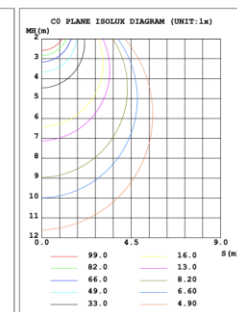

RGBW COLOR EXAMPLES

[SEE VIDEO](#)

DIMENSIONS & WEIGHTS: Canopy Size for ZigBee & DMX: 15.75" x 2.76"

SB-D401A Canopy mount with direct lighting.

SB-D401B Canopy mount with accent ring, direct lighting.

SB-D401B Canopy mount with accent ring, direct lighting.

SB-D401C Remote driver with cables fixed directly to the ceiling, direct lighting.
(Driver box size: L10.83" X W3.78" X H1.81")

PHOTOMETRIC: Direct Illumination

SB-D101A20WSZ 15.75" 20W @ 4000K

SB-D101A30WSZ 23.62" 30W @ 4000K

SB-D101A40WSZ 31.50" 40W @ 4000K

SB-D101A50WSZ 39.37" 50W @ 4000K

SB-D101A60WSZ 47.24" 60W @ 4000K

SB-D101A70WSZ 59.06" 70W @ 4000K

SB-D101A80WSZ 70.87" 80W @ 4000K

Flux out:2941 lm

Height	Eavg, Emax	Diameter
1m	394.8, 1394lx	302.99cm
2m	98.70, 348.5lx	605.99cm
3m	43.87, 154.9lx	908.98cm
4m	24.67, 87.12lx	1211.98cm
5m	15.79, 55.76lx	1514.97cm
6m	10.97, 38.72lx	1817.96cm
7m	8.057, 28.45lx	2120.96cm
8m	6.169, 21.78lx	2423.95cm
9m	4.874, 17.21lx	2726.95cm
10m	3.948, 13.94lx	3029.94cm

Note: The Curves indicate the illuminated area and the average illumination when the luminaire is at different distance.