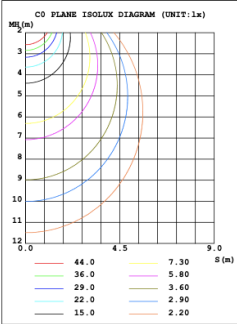

PHOTOMETRIC: Direct Illumination

SB-D101A20WSZ 15.75" 20W @ 4000K