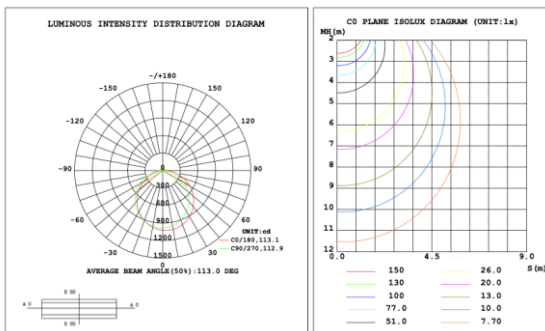

RGBW COLOR EXAMPLES

[SEE VIDEO](#)

DIMENSIONS & WEIGHTS: Canopy Size for ZigBee & DMX: 15.75" x 2.76"

SB-D401A Canopy mount with direct lighting.

SB-D401B Canopy mount with accent ring, direct lighting.

SB-D401B Canopy mount with accent ring, direct lighting.

SB-D401C Remote driver with cables fixed directly to the ceiling, direct lighting.
(Driver box size: L10.83" X W3.78" X H1.81")

PHOTOMETRIC: Direct Illumination

SB-D101A20WSZ 15.75" 20W @ 4000K

SB-D101A30WSZ 23.62" 30W @ 4000K

SB-D101A40WSZ 31.50" 40W @ 4000K

SB-D101A50WSZ 39.37" 50W @ 4000K

SB-D101A60WSZ 47.24" 60W @ 4000K

SB-D101A70WSZ 59.06" 70W @ 4000K

SB-D101A80WSZ 70.87" 80W @ 4000K

Flux out:2941 lm

Height	Eavg, Emax	Diameter
1m	394.8, 1394lx	302.99cm
2m	98.70, 348.5lx	605.99cm
3m	43.87, 154.9lx	908.98cm
4m	24.67, 87.12lx	1211.98cm
5m	15.79, 55.76lx	1514.97cm
6m	10.97, 38.72lx	1817.96cm
7m	8.057, 28.45lx	2120.96cm
8m	6.169, 21.78lx	2423.95cm
9m	4.874, 17.21lx	2726.95cm
10m	3.948, 13.94lx	3029.94cm

Note: The Curves indicate the illuminated area and the average illumination when the luminaire is at different distance.