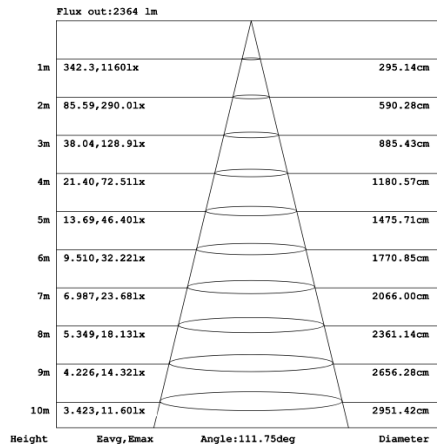

RGBW COLOR EXAMPLES

[SEE VIDEO](#)

DIMENSIONS & WEIGHTS: Canopy Size for ZigBee & DMX: 15.75" x 2.76"

SB-D401A Canopy mount with direct lighting.

SB-D401B Canopy mount with accent ring, direct lighting.

SB-D401B Canopy mount with accent ring, direct lighting.

SB-D401C Remote driver with cables fixed directly to the ceiling, direct lighting.
(Driver box size: L10.83" X W3.78" X H1.81")

PHOTOMETRIC: Direct Illumination

SB-D101A20WSZ 15.75" 20W @ 4000K

SB-D101A30WSZ 23.62" 30W @ 4000K

SB-D101A40WSZ 31.50" 40W @ 4000K

SB-D101A50WSZ 39.37" 50W @ 4000K

SB-D101A60WSZ 47.24" 60W @ 4000K

SB-D101A70WSZ 59.06" 70W @ 4000K

SB-D101A80WSZ 70.87" 80W @ 4000K

Flux out:2941 lm

Height	Eavg, Emax	Diameter
1m	394.8, 1394lx	302.99cm
2m	98.70, 348.5lx	605.99cm
3m	43.87, 154.9lx	908.98cm
4m	24.67, 87.12lx	1211.98cm
5m	15.79, 55.76lx	1514.97cm
6m	10.97, 38.72lx	1817.96cm
7m	8.057, 28.45lx	2120.96cm
8m	6.169, 21.78lx	2423.95cm
9m	4.874, 17.21lx	2726.95cm
10m	3.948, 13.94lx	3029.94cm

Note: The Curves indicate the illuminated area and the average illumination when the luminaire is at different distance.