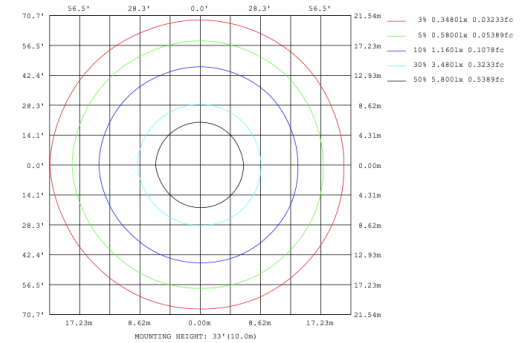

RGBW COLOR EXAMPLES

[SEE VIDEO](#)

DIMENSIONS & WEIGHTS: Canopy Size for ZigBee & DMX: 15.75" x 2.76"

SB-D401A Canopy mount with direct lighting.

SB-D401B Canopy mount with accent ring, direct lighting.

SB-D401B Canopy mount with accent ring, direct lighting.

SB-D101A40WSZ 31.50" 40W @ 4000K

SB-D101A50WSZ 39.37" 50W @ 4000K

SB-D101A60WSZ 47.24" 60W @ 4000K

SB-D101A70WSZ 59.06" 70W @ 4000K

SB-D101A80WSZ 70.87" 80W @ 4000K

Flux out:2941 lm

Height	Eavg, Emax	Diameter
1m	394.8, 1394lx	302.99cm
2m	98.70, 348.5lx	605.99cm
3m	43.87, 154.9lx	908.98cm
4m	24.67, 87.12lx	1211.98cm
5m	15.79, 55.76lx	1514.97cm
6m	10.97, 38.72lx	1817.96cm
7m	8.057, 28.45lx	2120.96cm
8m	6.169, 21.78lx	2423.95cm
9m	4.874, 17.21lx	2726.95cm
10m	3.948, 13.94lx	3029.94cm

Note: The Curves indicate the illuminated area and the average illumination when the luminaire is at different distance.