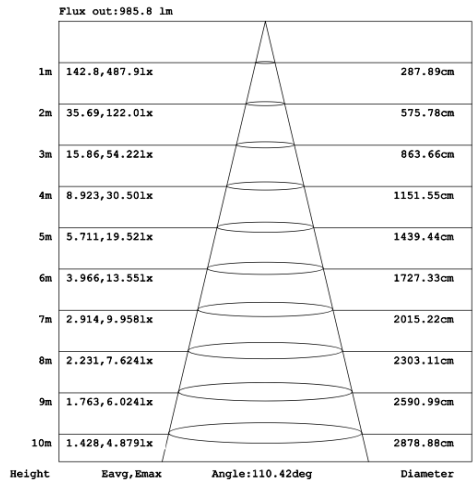

RGBW COLOR EXAMPLES

[SEE VIDEO](#)

DIMENSIONS & WEIGHTS: Canopy Size for ZigBee & DMX: 15.75" x 2.76"

SB-D401A Canopy mount with direct lighting.

SB-D401B Canopy mount with accent ring, direct lighting.

SB-D401B Canopy mount with accent ring, direct lighting.

SB-D401C Remote driver with cables fixed directly to the ceiling, direct lighting.
(Driver box size: L10.83" X W3.78" X H1.81")

PHOTOMETRIC: Direct Illumination

SB-D101A20WSZ 15.75" 20W @ 4000K

SB-D101A30WSZ 23.62" 30W @ 4000K

SB-D101A40WSZ 31.50" 40W @ 4000K

SB-D101A50WSZ 39.37" 50W @ 4000K

SB-D101A60WSZ 47.24" 60W @ 4000K

SB-D101A70WSZ 59.06" 70W @ 4000K

SB-D101A80WSZ 70.87" 80W @ 4000K

Flux out:2941 lm

Height	Eavg, Emax	Diameter
1m	394.8, 1394lx	302.99cm
2m	98.70, 348.5lx	605.99cm
3m	43.87, 154.9lx	908.98cm
4m	24.67, 87.12lx	1211.98cm
5m	15.79, 55.76lx	1514.97cm
6m	10.97, 38.72lx	1817.96cm
7m	8.057, 28.45lx	2120.96cm
8m	6.169, 21.78lx	2423.95cm
9m	4.874, 17.21lx	2726.95cm
10m	3.948, 13.94lx	3029.94cm

Note: The Curves indicate the illuminated area and the average illumination when the luminaire is at different distance.