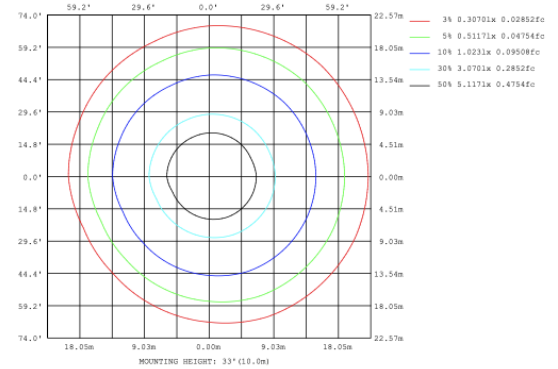

RGBW COLOR EXAMPLES

[SEE VIDEO](#)

DIMENSIONS & WEIGHTS: Canopy Size for ZigBee & DMX: 15.75" x 2.76"

SB-D401A Canopy mount with direct lighting.

SB-D401B Canopy mount with accent ring, direct lighting.

SB-D401B Canopy mount with accent ring, direct lighting.

SB-D401C Remote driver with cables fixed directly to the ceiling, direct lighting.
(Driver box size: L10.83" X W3.78" X H1.81")

PHOTOMETRIC: Direct Illumination

SB-D101A20WSZ 15.75" 20W @ 4000K

SB-D101A30WSZ 23.62" 30W @ 4000K

SB-D101A40WSZ 31.50" 40W @ 4000K

SB-D101A50WSZ 39.37" 50W @ 4000K

SB-D101A60WSZ 47.24" 60W @ 4000K

SB-D101A70WSZ 59.06" 70W @ 4000K

SB-D101A80WSZ 70.87" 80W @ 4000K

Flux out:2941 lm

Height	Eavg, Emax	Diameter
1m	394.8, 1394lx	302.99cm
2m	98.70, 348.5lx	605.99cm
3m	43.87, 154.9lx	908.98cm
4m	24.67, 87.12lx	1211.98cm
5m	15.79, 55.76lx	1514.97cm
6m	10.97, 38.72lx	1817.96cm
7m	8.057, 28.45lx	2120.96cm
8m	6.169, 21.78lx	2423.95cm
9m	4.874, 17.21lx	2726.95cm
10m	3.948, 13.94lx	3029.94cm

Note: The Curves indicate the illuminated area and the average illumination when the luminaire is at different distance.