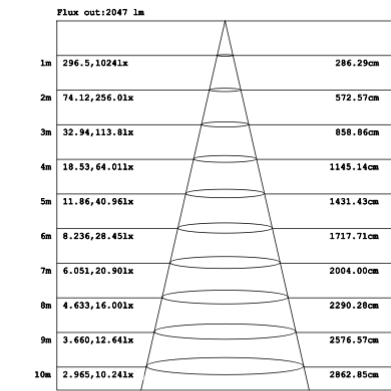

RGBW COLOR EXAMPLES

[SEE VIDEO](#)

DIMENSIONS & WEIGHTS: Canopy Size for ZigBee & DMX: 15.75" x 2.76"

SB-D401A Canopy mount with direct lighting.

SB-D401B Canopy mount with accent ring, direct lighting.

SB-D401B Canopy mount with accent ring, direct lighting.

SB-D401C Remote driver with cables fixed directly to the ceiling, direct lighting.
(Driver box size: L10.83" X W3.78" X H1.81")

PHOTOMETRIC: Direct Illumination

SB-D101A20WSZ 15.75" 20W @ 4000K

SB-D101A30WSZ 23.62" 30W @ 4000K

SB-D101A40WSZ 31.50" 40W @ 4000K

SB-D101A50WSZ 39.37" 50W @ 4000K

SB-D101A60WSZ 47.24" 60W @ 4000K

SB-D101A70WSZ 59.06" 70W @ 4000K

SB-D101A80WSZ 70.87" 80W @ 4000K

Flux out:2941 lm

Height	Eavg, Emax	Diameter
1m	394.8, 1394lx	302.99cm
2m	98.70, 348.5lx	605.99cm
3m	43.87, 154.9lx	908.98cm
4m	24.67, 87.12lx	1211.98cm
5m	15.79, 55.76lx	1514.97cm
6m	10.97, 38.72lx	1817.96cm
7m	8.057, 28.45lx	2120.96cm
8m	6.169, 21.78lx	2423.95cm
9m	4.874, 17.21lx	2726.95cm
10m	3.948, 13.94lx	3029.94cm

Note: The Curves indicate the illuminated area and the average illumination when the luminaire is at different distance.