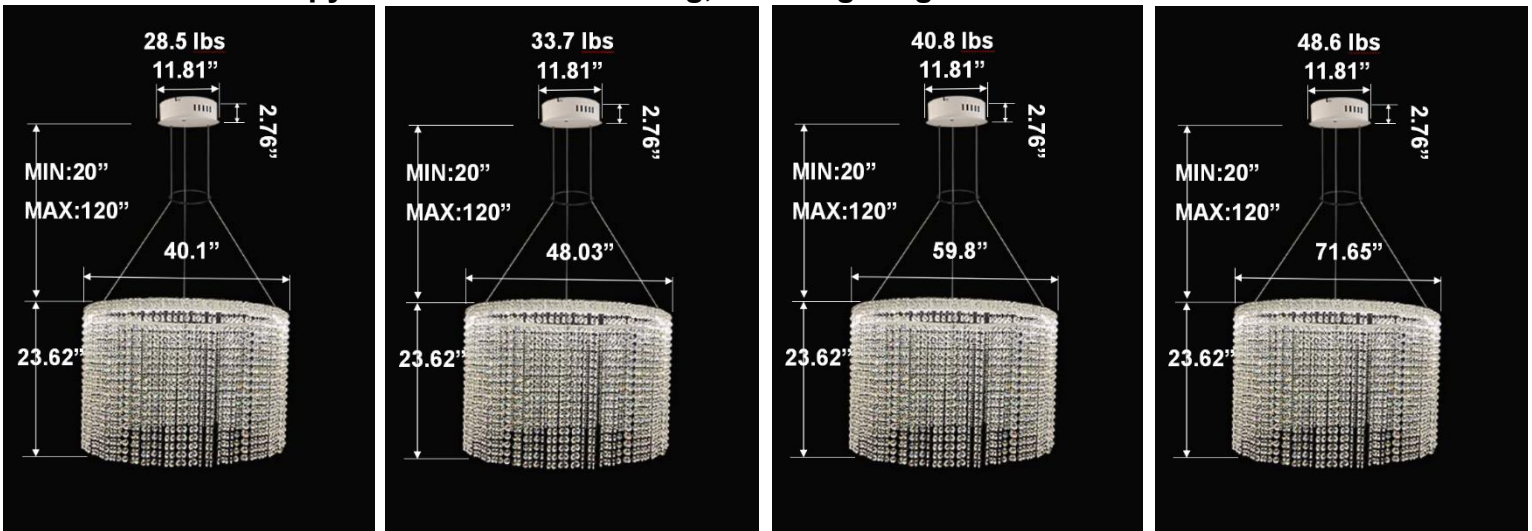

FEATURES

- 5-year limited warranty.
- Ships assembled.
- Illumination direct.
- Extruded aluminum housing up to 71.65", 1 continuous ring without joints.
- Crystal chain body, multiple color options available.
- Fixture delivered lumens per watt ratio up to 60 LPW not including RGBW.
- 10' standard adjustable aircraft cables/power cord adjust by push button grippers, custom length available.
- Can be remote driver mounted or driver concealed within the canopy, can be mounted on sloped ceiling.

RGBW COLOR EXAMPLES

[SEE VIDEO](#)

DIMENSIONS & WEIGHTS: Canopy Size for ZigBee & DMX: 15.75" x 2.76"

SB-D401A Canopy mount with direct lighting.

SB-D401B Canopy mount with accent ring, direct lighting.

SB-D401B Canopy mount with accent ring, direct lighting.

SB-D401C Remote driver with cables fixed directly to the ceiling, direct lighting.
(Driver box size: L10.83" X W3.78" X H1.81")

PHOTOMETRIC: Direct Illumination

SB-D101A20WSZ 15.75" 20W @ 4000K

SB-D101A30WSZ 23.62" 30W @ 4000K