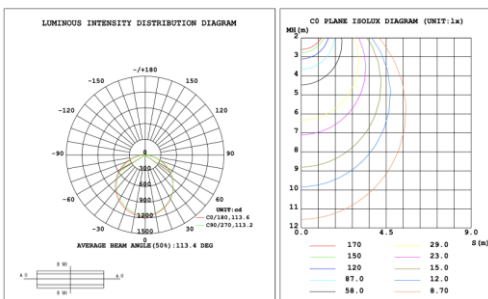

SB-D101A40WSZ 31.50" 40W @ 4000K

SB-D101A50WSZ 39.37" 50W @ 4000K

SB-D101A60WSZ 47.24" 60W @ 4000K

SB-D101A70WSZ 59.06" 70W @ 4000K

SB-D101A80WSZ 70.87" 80W @ 4000K

Flux out:2941 lm

Height	Eavg, Emax	Diameter
1m	394.8, 1394lx	302.99cm
2m	98.70, 348.5lx	605.99cm
3m	43.87, 154.9lx	908.98cm
4m	24.67, 87.12lx	1211.98cm
5m	15.79, 55.76lx	1514.97cm
6m	10.97, 38.72lx	1817.96cm
7m	8.057, 28.45lx	2120.96cm
8m	6.169, 21.78lx	2423.95cm
9m	4.874, 17.21lx	2726.95cm
10m	3.948, 13.94lx	3029.94cm

Note: The Curves indicate the illuminated area and the average illumination when the luminaire is at different distance.