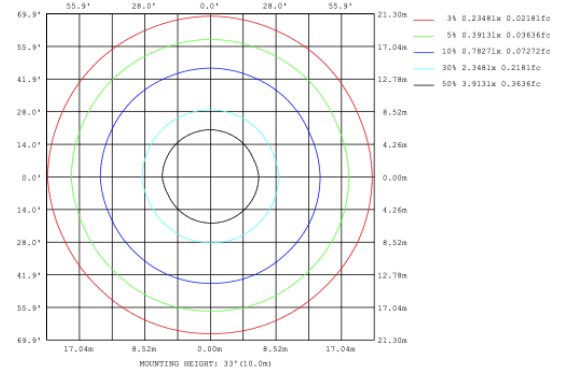

RGBW COLOR EXAMPLES

[SEE VIDEO](#)

DIMENSIONS & WEIGHTS: Canopy Size for ZigBee & DMX: 15.75" x 2.76"

SB-D401A Canopy mount with direct lighting.

SB-D401B Canopy mount with accent ring, direct lighting.

SB-D401B Canopy mount with accent ring, direct lighting.

SB-D401C Remote driver with cables fixed directly to the ceiling, direct lighting.
(Driver box size: L10.83" X W3.78" X H1.81")

PHOTOMETRIC: Direct Illumination

SB-D101A20WSZ 15.75" 20W @ 4000K

SB-D101A30WSZ 23.62" 30W @ 4000K

SB-D101A40WSZ 31.50" 40W @ 4000K

SB-D101A50WSZ 39.37" 50W @ 4000K

SB-D101A60WSZ 47.24" 60W @ 4000K

SB-D101A70WSZ 59.06" 70W @ 4000K

SB-D101A80WSZ 70.87" 80W @ 4000K

Flux out:2941 lm

Height	Eavg, Emax	Diameter
1m	394.8, 1394lx	302.99cm
2m	98.70, 348.5lx	605.99cm
3m	43.87, 154.9lx	908.98cm
4m	24.67, 87.12lx	1211.98cm
5m	15.79, 55.76lx	1514.97cm
6m	10.97, 38.72lx	1817.96cm
7m	8.057, 28.45lx	2120.96cm
8m	6.169, 21.78lx	2423.95cm
9m	4.874, 17.21lx	2726.95cm
10m	3.948, 13.94lx	3029.94cm

Note: The Curves indicate the illuminated area and the average illumination when the luminaire is at different distance.