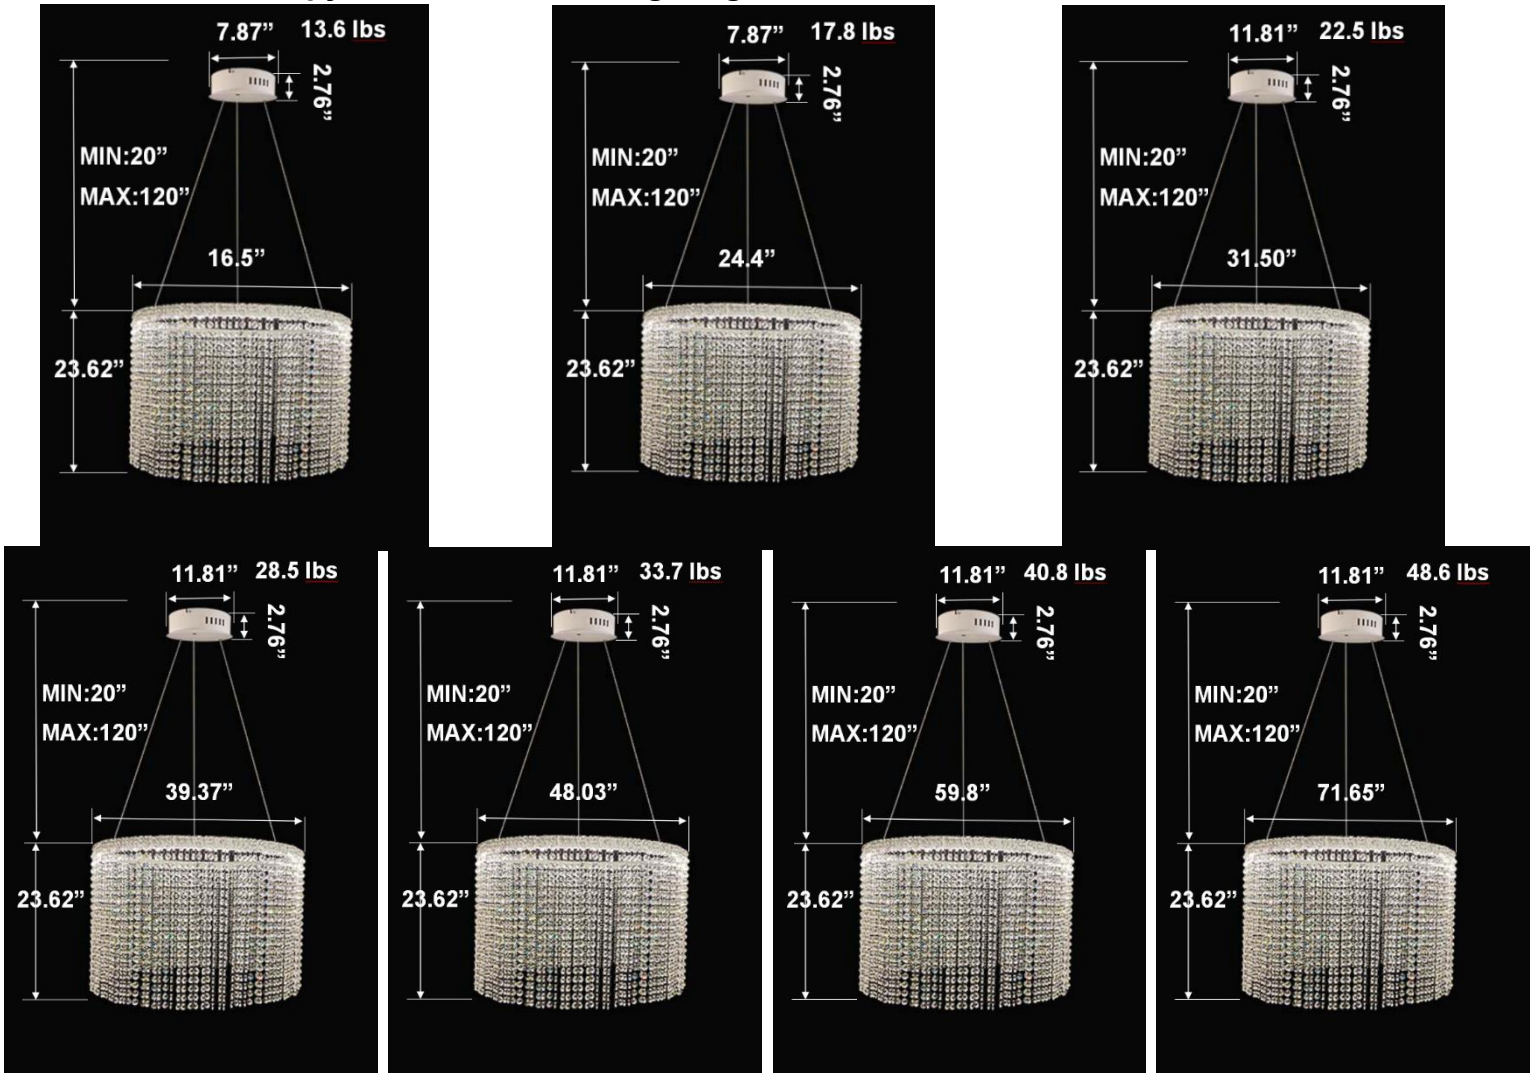

FEATURES

- 5-year limited warranty.
- Ships assembled.
- Illumination direct.
- Extruded aluminum housing up to 71.65", 1 continuous ring without joints.
- Crystal chain body, multiple color options available.
- Fixture delivered lumens per watt ratio up to 60 LPW not including RGBW.
- 10' standard adjustable aircraft cables/power cord adjust by push button grippers, custom length available.
- Can be remote driver mounted or driver concealed within the canopy, can be mounted on sloped ceiling.

RGBW COLOR EXAMPLES

[SEE VIDEO](#)

DIMENSIONS & WEIGHTS: Canopy Size for ZigBee & DMX: 15.75" x 2.76"

SB-D401A Canopy mount with direct lighting.

SB-D401B Canopy mount with accent ring, direct lighting.

SB-D401B Canopy mount with accent ring, direct lighting.

SB-D401C Remote driver with cables fixed directly to the ceiling, direct lighting.
(Driver box size: L10.83" X W3.78" X H1.81")

PHOTOMETRIC: Direct Illumination

SB-D101A20WSZ 15.75" 20W @ 4000K

SB-D101A30WSZ 23.62" 30W @ 4000K

Note: The Curves indicate the illuminated area and the average illumination when the luminaire is at different distance.