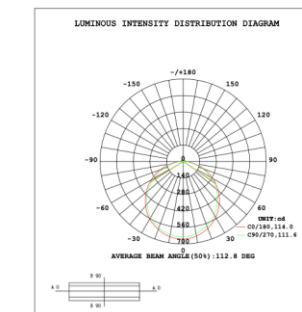

RGBW COLOR EXAMPLES

[SEE VIDEO](#)

DIMENSIONS & WEIGHTS: Canopy Size for ZigBee & DMX: 15.75" x 2.76"

SB-D401A Canopy mount with direct lighting.

SB-D401B Canopy mount with accent ring, direct lighting.

SB-D401B Canopy mount with accent ring, direct lighting.

SB-D401C Remote driver with cables fixed directly to the ceiling, direct lighting.
(Driver box size: L10.83" X W3.78" X H1.81")

PHOTOMETRIC: Direct Illumination

SB-D101A20WSZ 15.75" 20W @ 4000K

SB-D101A30WSZ 23.62" 30W @ 4000K

SB-D101A40WSZ 31.50" 40W @ 4000K

SB-D101A50WSZ 39.37" 50W @ 4000K

SB-D101A60WSZ 47.24" 60W @ 4000K

SB-D101A70WSZ 59.06" 70W @ 4000K

SB-D101A80WSZ 70.87" 80W @ 4000K

Flux out:2941 lm

Height	Eavg, Emax	Diameter
1m	394.8, 1394lx	302.99cm
2m	98.70, 348.5lx	605.99cm
3m	43.87, 154.9lx	908.98cm
4m	24.67, 87.12lx	1211.98cm
5m	15.79, 55.76lx	1514.97cm
6m	10.97, 38.72lx	1817.96cm
7m	8.057, 28.45lx	2120.96cm
8m	6.169, 21.78lx	2423.95cm
9m	4.874, 17.21lx	2726.95cm
10m	3.948, 13.94lx	3029.94cm

Note: The Curves indicate the illuminated area and the average illumination when the luminaire is at different distance.