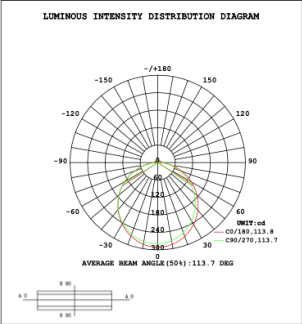

RGBW COLOR EXAMPLES

[SEE VIDEO](#)

DIMENSIONS & WEIGHTS: Canopy Size for ZigBee & DMX: 15.75" x 2.76"

SB-D401A Canopy mount with direct lighting.

SB-D401B Canopy mount with accent ring, direct lighting.

SB-D401B Canopy mount with accent ring, direct lighting.

SB-D401C Remote driver with cables fixed directly to the ceiling, direct lighting.
(Driver box size: L10.83" X W3.78" X H1.81")

PHOTOMETRIC: Direct Illumination

SB-D101A20WSZ 15.75" 20W @ 4000K

SB-D101A30WSZ 23.62" 30W @ 4000K

SB-D101A40WSZ 31.50" 40W @ 4000K

SB-D101A50WSZ 39.37" 50W @ 4000K

SB-D101A60WSZ 47.24" 60W @ 4000K

SB-D101A70WSZ 59.06" 70W @ 4000K

SB-D101A80WSZ 70.87" 80W @ 4000K

Flux out:2941 lm

Height	Eavg, Emax	Diameter
1m	394.8, 1394lx	302.99cm
2m	98.70, 348.5lx	605.99cm
3m	43.87, 154.9lx	908.98cm
4m	24.67, 87.12lx	1211.98cm
5m	15.79, 55.76lx	1514.97cm
6m	10.97, 38.72lx	1817.96cm
7m	8.057, 28.45lx	2120.96cm
8m	6.169, 21.78lx	2423.95cm
9m	4.874, 17.21lx	2726.95cm
10m	3.948, 13.94lx	3029.94cm

Note: The Curves indicate the illuminated area and the average illumination when the luminaire is at different distance.