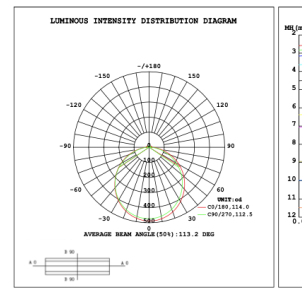

RGBW COLOR EXAMPLES

[SEE VIDEO](#)

DIMENSIONS & WEIGHTS: Canopy Size for ZigBee & DMX: 15.75" x 2.76"

SB-D401A Canopy mount with direct lighting.

SB-D401B Canopy mount with accent ring, direct lighting.

SB-D401B Canopy mount with accent ring, direct lighting.

SB-D401C Remote driver with cables fixed directly to the ceiling, direct lighting.
(Driver box size: L10.83" X W3.78" X H1.81")

PHOTOMETRIC: Direct Illumination

SB-D101A20WSZ 15.75" 20W @ 4000K

SB-D101A30WSZ 23.62" 30W @ 4000K

SB-D101A40WSZ 31.50" 40W @ 4000K

SB-D101A50WSZ 39.37" 50W @ 4000K

SB-D101A60WSZ 47.24" 60W @ 4000K

SB-D101A70WSZ 59.06" 70W @ 4000K

SB-D101A80WSZ 70.87" 80W @ 4000K

Flux out:2941 lm

Height	Eavg, Emax	Diameter
1m	394.8, 1394lx	302.99cm
2m	98.70, 348.5lx	605.99cm
3m	43.87, 154.9lx	908.98cm
4m	24.67, 87.12lx	1211.98cm
5m	15.79, 55.76lx	1514.97cm
6m	10.97, 38.72lx	1817.96cm
7m	8.057, 28.45lx	2120.96cm
8m	6.169, 21.78lx	2423.95cm
9m	4.874, 17.21lx	2726.95cm
10m	3.948, 13.94lx	3029.94cm

Note: The Curves indicate the illuminated area and the average illumination when the luminaire is at different distance.