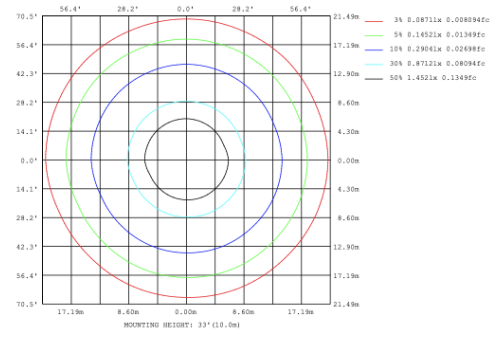

PHOTOMETRIC: Direct Illumination

SB-D101A20WSZ 15.75" 20W @ 4000K