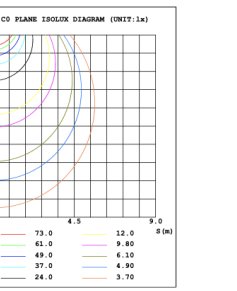

RGBW COLOR EXAMPLES

[SEE VIDEO](#)

DIMENSIONS & WEIGHTS: Canopy Size for ZigBee & DMX: 15.75" x 2.76"

SB-D401A Canopy mount with direct lighting.

SB-D401B Canopy mount with accent ring, direct lighting.

SB-D401B Canopy mount with accent ring, direct lighting.

SB-D401C Remote driver with cables fixed directly to the ceiling, direct lighting.
(Driver box size: L10.83" X W3.78" X H1.81")

PHOTOMETRIC: Direct Illumination

SB-D101A20WSZ 15.75" 20W @ 4000K

SB-D101A30WSZ 23.62" 30W @ 4000K

SB-D101A40WSZ 31.50" 40W @ 4000K

SB-D101A50WSZ 39.37" 50W @ 4000K

SB-D101A60WSZ 47.24" 60W @ 4000K

SB-D101A70WSZ 59.06" 70W @ 4000K

SB-D101A80WSZ 70.87" 80W @ 4000K

Flux out:2941 lm

Height	Eavg, Emax	Diameter
1m	394.8, 1394lx	302.99cm
2m	98.70, 348.5lx	605.99cm
3m	43.87, 154.9lx	908.98cm
4m	24.67, 87.12lx	1211.98cm
5m	15.79, 55.76lx	1514.97cm
6m	10.97, 38.72lx	1817.96cm
7m	8.057, 28.45lx	2120.96cm
8m	6.169, 21.78lx	2423.95cm
9m	4.874, 17.21lx	2726.95cm
10m	3.948, 13.94lx	3029.94cm

Note: The Curves indicate the illuminated area and the average illumination when the luminaire is at different distance.