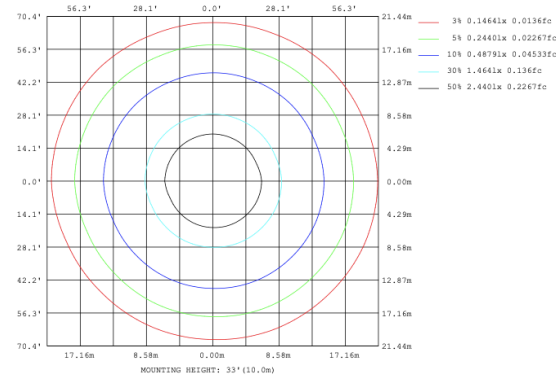

RGBW COLOR EXAMPLES

[SEE VIDEO](#)

DIMENSIONS & WEIGHTS: Canopy Size for ZigBee & DMX: 15.75" x 2.76"

SB-D401A Canopy mount with direct lighting.

SB-D401B Canopy mount with accent ring, direct lighting.

SB-D401B Canopy mount with accent ring, direct lighting.

SB-D401C Remote driver with cables fixed directly to the ceiling, direct lighting.
(Driver box size: L10.83" X W3.78" X H1.81")

PHOTOMETRIC: Direct Illumination

SB-D101A20WSZ 15.75" 20W @ 4000K

SB-D101A30WSZ 23.62" 30W @ 4000K

SB-D101A40WSZ 31.50" 40W @ 4000K

SB-D101A50WSZ 39.37" 50W @ 4000K

SB-D101A60WSZ 47.24" 60W @ 4000K

SB-D101A70WSZ 59.06" 70W @ 4000K

SB-D101A80WSZ 70.87" 80W @ 4000K

Flux out:2941 lm

Height	Eavg, Emax	Diameter
1m	394.8, 1394lx	302.99cm
2m	98.70, 348.5lx	605.99cm
3m	43.87, 154.9lx	908.98cm
4m	24.67, 87.12lx	1211.98cm
5m	15.79, 55.76lx	1514.97cm
6m	10.97, 38.72lx	1817.96cm
7m	8.057, 28.45lx	2120.96cm
8m	6.169, 21.78lx	2423.95cm
9m	4.874, 17.21lx	2726.95cm
10m	3.948, 13.94lx	3029.94cm

Note: The Curves indicate the illuminated area and the average illumination when the luminaire is at different distance.