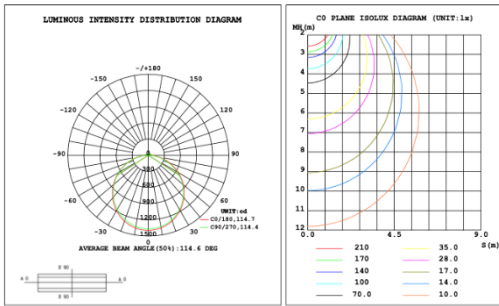

SB-D101A40WSZ 31.50" 40W @ 4000K

SB-D101A50WSZ 39.37" 50W @ 4000K

SB-D101A60WSZ 47.24" 60W @ 4000K

SB-D101A70WSZ 59.06" 70W @ 4000K

SB-D101A80WSZ 70.87" 80W @ 4000K

Flux out:2941 lm

Height	Eavg, Emax	Diameter
1m	394.8, 1394lx	302.99cm
2m	98.70, 348.5lx	605.99cm
3m	43.87, 154.9lx	908.98cm
4m	24.67, 87.12lx	1211.98cm
5m	15.79, 55.76lx	1514.97cm
6m	10.97, 38.72lx	1817.96cm
7m	8.057, 28.45lx	2120.96cm
8m	6.169, 21.78lx	2423.95cm
9m	4.874, 17.21lx	2726.95cm
10m	3.948, 13.94lx	3029.94cm

Note: The Curves indicate the illuminated area and the average illumination when the luminaire is at different distance.