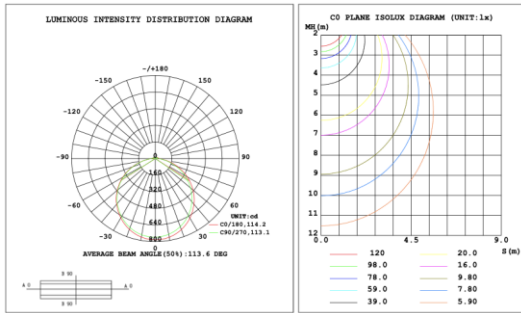

RGBW COLOR EXAMPLES

[SEE VIDEO](#)

DIMENSIONS & WEIGHTS: Canopy Size for ZigBee & DMX: 15.75" x 2.76"

SB-D401A Canopy mount with direct lighting.

SB-D401B Canopy mount with accent ring, direct lighting.

SB-D401B Canopy mount with accent ring, direct lighting.

SB-D401C Remote driver with cables fixed directly to the ceiling, direct lighting.
(Driver box size: L10.83" X W3.78" X H1.81")

PHOTOMETRIC: Direct Illumination

SB-D101A20WSZ 15.75" 20W @ 4000K

SB-D101A30WSZ 23.62" 30W @ 4000K

SB-D101A40WSZ 31.50" 40W @ 4000K

SB-D101A50WSZ 39.37" 50W @ 4000K

SB-D101A60WSZ 47.24" 60W @ 4000K

SB-D101A70WSZ 59.06" 70W @ 4000K

SB-D101A80WSZ 70.87" 80W @ 4000K

Flux out:2941 lm

Height	Eavg, Emax	Diameter
1m	394.8, 1394lx	302.99cm
2m	98.70, 348.5lx	605.99cm
3m	43.87, 154.9lx	908.98cm
4m	24.67, 87.12lx	1211.98cm
5m	15.79, 55.76lx	1514.97cm
6m	10.97, 38.72lx	1817.96cm
7m	8.057, 28.45lx	2120.96cm
8m	6.169, 21.78lx	2423.95cm
9m	4.874, 17.21lx	2726.95cm
10m	3.948, 13.94lx	3029.94cm

Note: The Curves indicate the illuminated area and the average illumination when the luminaire is at different distance.