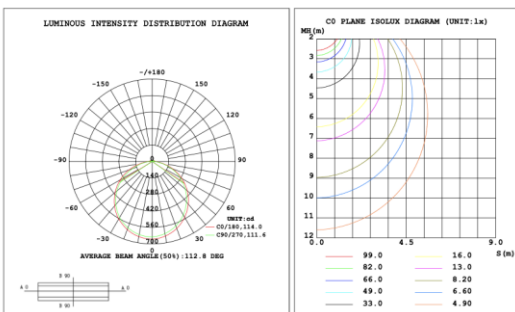

PHOTOMETRIC: Direct Illumination

SB-D101A20WSZ 15.75" 20W @ 4000K

SB-D101A30WSZ 23.62" 30W @ 4000K

SB-D101A40WSZ 31.50" 40W @ 4000K

SB-D101A50WSZ 39.37" 50W @ 4000K

Flux out:1584 lm

Height	Eavg, Emax	Diameter
1m	229.3,782.7lx	290.15cm
2m	57.33,195.71lx	580.31cm
3m	25.48,86.97lx	870.46cm
4m	14.33,48.92lx	1160.61cm
5m	9.173,31.31lx	1450.76cm
6m	6.370,21.74lx	1740.92cm
7m	4.680,15.97lx	2031.07cm
8m	3.583,12.23lx	2321.22cm
9m	2.831,9.66lx	2611.37cm
10m	2.293,7.82lx	2901.53cm

Height Eavg, Emax Angle:110.84deg Diameter
 Note:The Curves indicate the illuminated area and the average illumination when the luminaire is at different distance.

SB-D101A60WSZ 47.24" 60W @ 4000K

Flux out:2047 lm

Height	Eavg, Emax	Diameter
1m	296.5,1024lx	286.29cm
2m	74.12,256.01lx	572.57cm
3m	32.94,113.81lx	858.86cm
4m	18.53,64.01lx	1145.14cm
5m	11.86,40.96lx	1431.43cm
6m	8.236,28.45lx	1717.71cm
7m	6.051,20.90lx	2004.00cm
8m	4.633,16.00lx	2290.28cm
9m	3.660,12.64lx	2576.57cm
10m	2.965,10.24lx	2862.85cm

Height Eavg, Emax Angle:110.12deg Diameter
 Note:The Curves indicate the illuminated area and the average illumination when the luminaire is at different distance.

SB-D101A70WSZ 59.06" 70W @ 4000K

Flux out:2364 lm