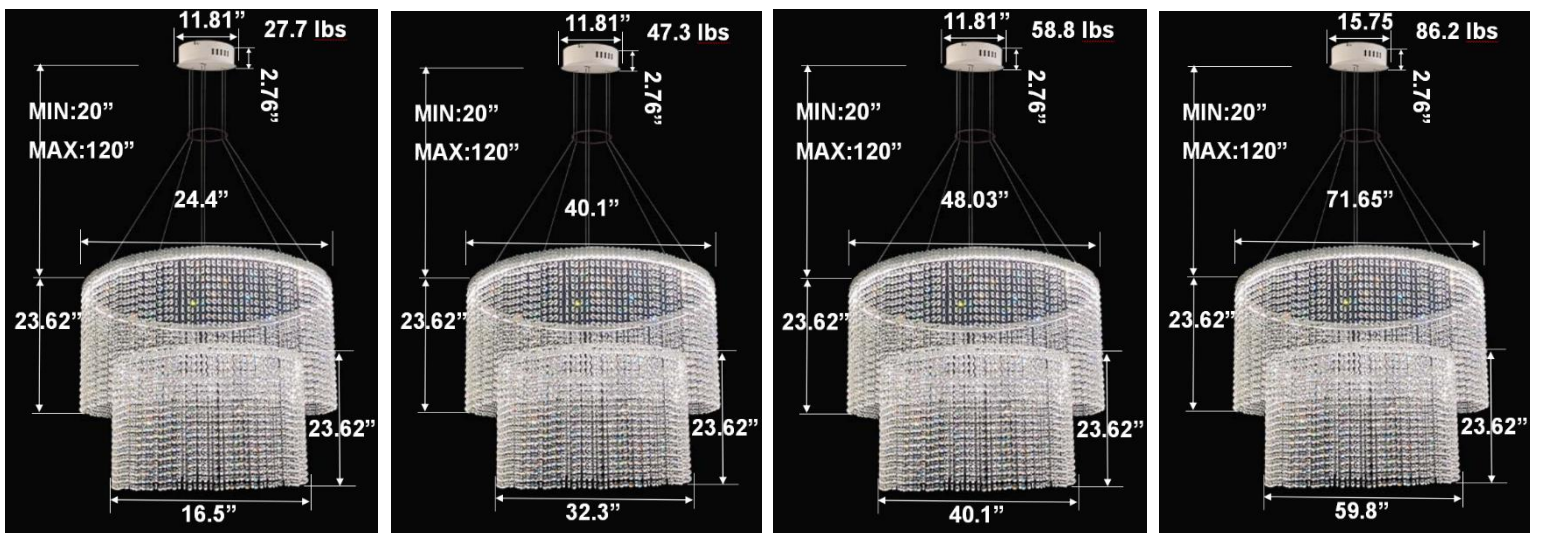

FEATURES

- 5-year limited warranty.
- Ships assembled.
- Illumination direct.
- Extruded aluminum housing up to 71.65", 1 continuous ring without joints.
- Crystal chain body, multiple color options available.
- Fixture delivered lumens per watt ratio up to 60 LPW not including RGBW.
- 10' standard adjustable aircraft cables/power cord adjust by push button grippers, custom length available.
- Can be remote driver mounted or driver concealed within the canopy, can be mounted on sloped ceiling.
- Over 50 lbs fixture must be installed using a U.L. listed outlet box or supported independently of the outlet box.

RGBW COLOR EXAMPLES

[SEE VIDEO](#)

DIMENSIONS & WEIGHTS: Canopy Size for ZigBee & DMX: 15.75" x 2.76"

SB-D402A Canopy mount with direct lighting.

SB-D402B Canopy mount with accent ring, direct lighting.

SB-D402C Remote driver with cables fixed directly to the ceiling, direct lighting.
(Driver box size: L10.83" X W3.78" X H1.81")

PHOTOMETRIC: Direct Illumination

SB-D101A20WSZ 15.75" 20W @ 4000K

SB-D101A30WSZ 23.62" 30W @ 4000K

SB-D101A40WSZ 31.50" 40W @ 4000K

SB-D101A50WSZ 39.37" 50W @ 4000K

Flux out:1584 lm

Height	Eavg, Emax	Diameter
1m	229.3,782.7lx	290.15cm
2m	57.33,195.71lx	580.31cm
3m	25.48,86.97lx	870.46cm
4m	14.33,48.92lx	1160.61cm
5m	9.173,31.31lx	1450.76cm
6m	6.370,21.74lx	1740.92cm
7m	4.680,15.97lx	2031.07cm
8m	3.583,12.23lx	2321.22cm
9m	2.831,9.66lx	2611.37cm
10m	2.293,7.82lx	2901.53cm

Height Eavg, Emax Angle:110.84deg Diameter
 Note:The Curves indicate the illuminated area and the average illumination when the luminaire is at different distance.

SB-D101A60WSZ 47.24" 60W @ 4000K

Flux out:2047 lm