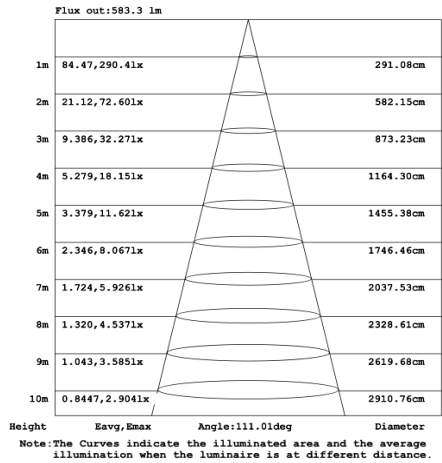

RGBW COLOR EXAMPLES

[SEE VIDEO](#)

DIMENSIONS & WEIGHTS: Canopy Size for ZigBee & DMX: 15.75" x 2.76"

SB-D402A Canopy mount with direct lighting.

SB-D402B Canopy mount with accent ring, direct lighting.

SB-D402C Remote driver with cables fixed directly to the ceiling, direct lighting.
(Driver box size: L10.83" X W3.78" X H1.81")

PHOTOMETRIC: Direct Illumination

SB-D101A20WSZ 15.75" 20W @ 4000K

SB-D101A30WSZ 23.62" 30W @ 4000K

SB-D101A40WSZ 31.50" 40W @ 4000K

SB-D101A50WSZ 39.37" 50W @ 4000K

Flux out:1584 lm

Height	Eavg, Emax	Diameter
1m	229.3,782.7lx	290.15cm
2m	57.33,195.71lx	580.31cm
3m	25.48,86.97lx	870.46cm
4m	14.33,48.92lx	1160.61cm
5m	9.173,31.31lx	1450.76cm
6m	6.370,21.74lx	1740.92cm
7m	4.680,15.97lx	2031.07cm
8m	3.583,12.23lx	2321.22cm
9m	2.831,9.66lx	2611.37cm
10m	2.293,7.82lx	2901.53cm

Height Eavg, Emax Angle:110.84deg Diameter
 Note:The Curves indicate the illuminated area and the average illumination when the luminaire is at different distance.

SB-D101A60WSZ 47.24" 60W @ 4000K

Flux out:2047 lm

Height	Eavg, Emax	Diameter
1m	296.5,1024lx	286.29cm
2m	74.12,256.01lx	572.57cm
3m	32.94,113.81lx	858.86cm
4m	18.53,64.01lx	1145.14cm
5m	11.86,40.96lx	1431.43cm
6m	8.236,28.45lx	1717.71cm
7m	6.051,20.90lx	2004.00cm
8m	4.633,16.00lx	2290.28cm
9m	3.660,12.64lx	2576.57cm
10m	2.965,10.24lx	2862.85cm