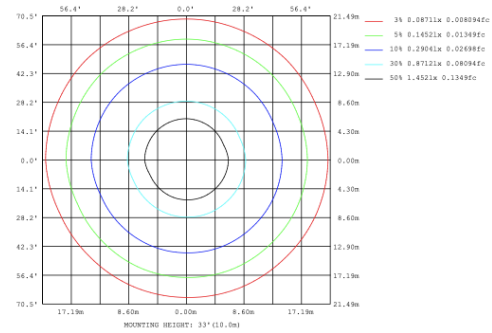

RGBW COLOR EXAMPLES

[SEE VIDEO](#)

DIMENSIONS & WEIGHTS: Canopy Size for ZigBee & DMX: 15.75" x 2.76"

SB-D402A Canopy mount with direct lighting.

SB-D402B Canopy mount with accent ring, direct lighting.

SB-D402C Remote driver with cables fixed directly to the ceiling, direct lighting.
(Driver box size: L10.83" X W3.78" X H1.81")

PHOTOMETRIC: Direct Illumination

SB-D101A20WSZ 15.75" 20W @ 4000K

SB-D101A30WSZ 23.62" 30W @ 4000K

SB-D101A40WSZ 31.50" 40W @ 4000K

SB-D101A50WSZ 39.37" 50W @ 4000K

Flux out:1584 lm

Height	Eavg, Emax	Diameter
1m	229.3,782.7lx	290.15cm
2m	57.33,195.71lx	580.31cm
3m	25.48,86.97lx	870.46cm
4m	14.33,48.92lx	1160.61cm
5m	9.173,31.31lx	1450.76cm
6m	6.370,21.74lx	1740.92cm
7m	4.680,15.97lx	2031.07cm
8m	3.583,12.23lx	2321.22cm
9m	2.831,9.66lx	2611.37cm
10m	2.293,7.82lx	2901.53cm

Height Eavg, Emax Angle:110.84deg Diameter
 Note:The Curves indicate the illuminated area and the average illumination when the luminaire is at different distance.

SB-D101A60WSZ 47.24" 60W @ 4000K

Flux out:2047 lm

Height	Eavg, Emax	Diameter
1m	296.5,1024lx	286.29cm
2m	74.12,256.01lx	572.57cm
3m	32.94,113.81lx	858.86cm
4m	18.53,64.01lx	1145.14cm
5m	11.86,40.96lx	1431.43cm
6m	8.236,28.45lx	1717.71cm
7m	6.051,20.90lx	2004.00cm
8m	4.633,16.00lx	2290.28cm
9m	3.660,12.64lx	2576.57cm
10m	2.965,10.24lx	2862.85cm