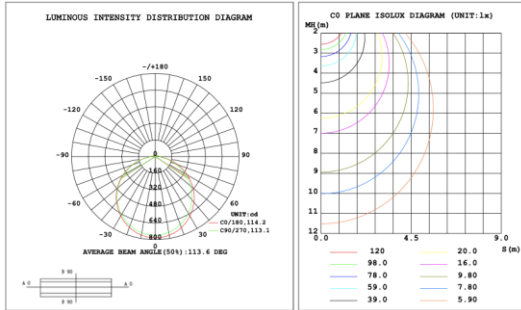

SB-D101A50WSZ 39.37" 50W @ 4000K

Flux out:1584 lm

Height	Eavg, Emax	Diameter
1m	229.3,782.7lx	290.15cm
2m	57.33,195.71lx	580.31cm
3m	25.48,86.97lx	870.46cm
4m	14.33,48.92lx	1160.61cm
5m	9.173,31.31lx	1450.76cm
6m	6.370,21.74lx	1740.92cm
7m	4.680,15.97lx	2031.07cm
8m	3.583,12.23lx	2321.22cm
9m	2.831,9.66lx	2611.37cm
10m	2.293,7.82lx	2901.53cm

Height Eavg, Emax Angle:110.84deg Diameter
Note:The Curves indicate the illuminated area and the average illumination when the luminaire is at different distance.