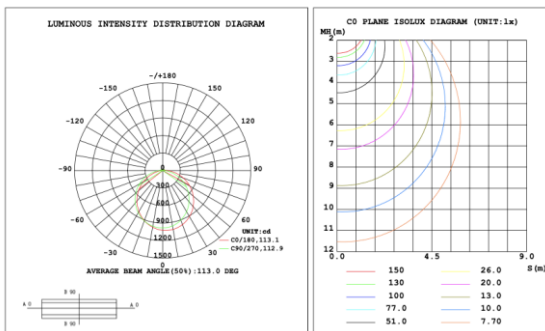

SB-D101A60WSZ 47.24" 60W @ 4000K