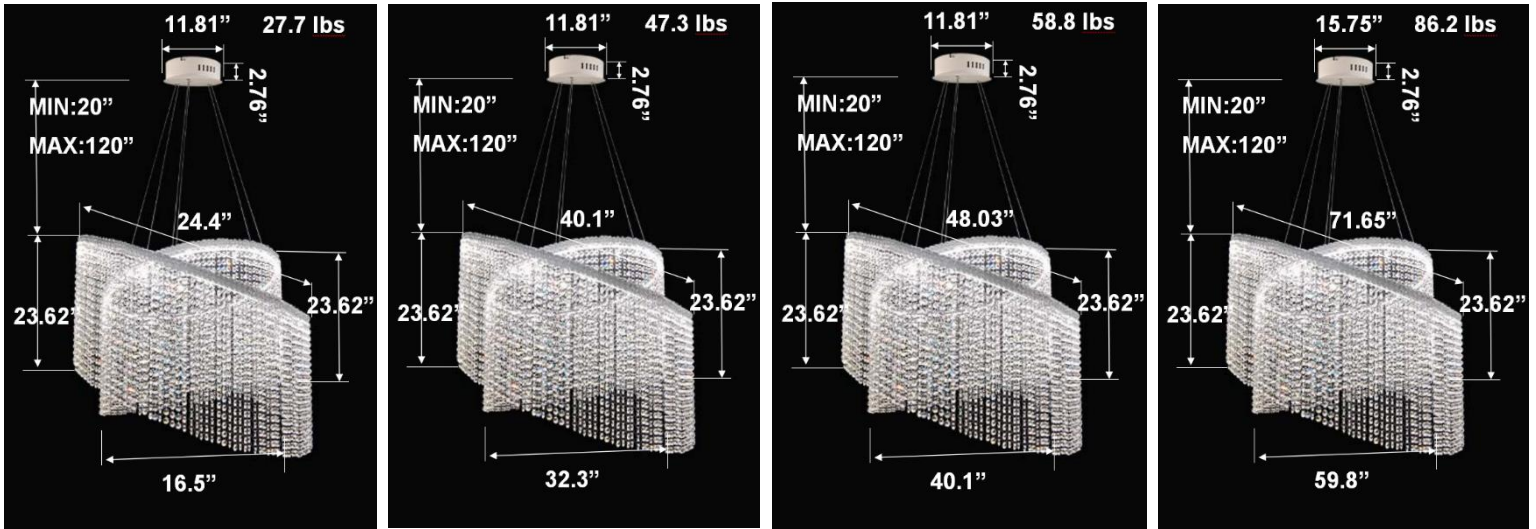

SB-D402D Canopy mount with swiveled rings, direct lighting.