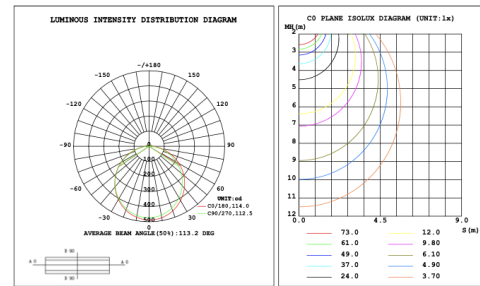

RGBW COLOR EXAMPLES

[SEE VIDEO](#)

DIMENSIONS & WEIGHTS: Canopy Size for ZigBee & DMX: 15.75" x 2.76"

SB-D402A Canopy mount with direct lighting.

SB-D402B Canopy mount with accent ring, direct lighting.

SB-D402C Remote driver with cables fixed directly to the ceiling, direct lighting.
(Driver box size: L10.83" X W3.78" X H1.81")

PHOTOMETRIC: Direct Illumination

SB-D101A20WSZ 15.75" 20W @ 4000K

SB-D101A30WSZ 23.62" 30W @ 4000K

SB-D101A40WSZ 31.50" 40W @ 4000K

SB-D101A50WSZ 39.37" 50W @ 4000K

Flux out:1584 lm

Height	Eavg, Emax	Diameter
1m	229.3,782.7lx	290.15cm
2m	57.33,195.71lx	580.31cm
3m	25.48,86.97lx	870.46cm
4m	14.33,48.92lx	1160.61cm
5m	9.173,31.31lx	1450.76cm
6m	6.370,21.74lx	1740.92cm
7m	4.680,15.97lx	2031.07cm
8m	3.583,12.23lx	2321.22cm
9m	2.831,9.66lx	2611.37cm
10m	2.293,7.82lx	2901.53cm

Height Eavg, Emax Angle:110.84deg Diameter
 Note:The Curves indicate the illuminated area and the average illumination when the luminaire is at different distance.

SB-D101A60WSZ 47.24" 60W @ 4000K

Flux out:2047 lm