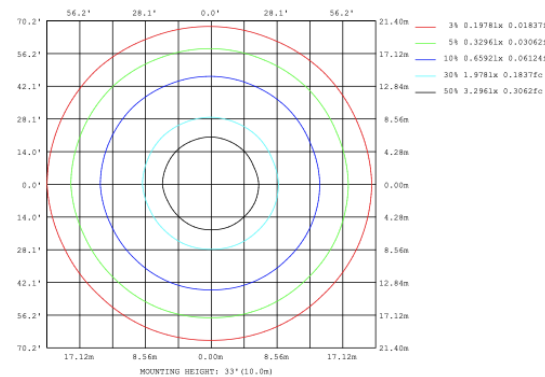

PHOTOMETRIC: Direct Illumination

SB-D101A20WSZ 15.75" 20W @ 4000K

SB-D101A30WSZ 23.62" 30W @ 4000K

SB-D101A40WSZ 31.50" 40W @ 4000K

SB-D101A50WSZ 39.37" 50W @ 4000K

Flux out:1584 lm

Height	Eavg, Emax	Diameter
1m	229.3,782.7lx	290.15cm
2m	57.33,195.71lx	580.31cm
3m	25.48,86.97lx	870.46cm
4m	14.33,48.92lx	1160.61cm
5m	9.173,31.31lx	1450.76cm
6m	6.370,21.74lx	1740.92cm
7m	4.680,15.97lx	2031.07cm
8m	3.583,12.23lx	2321.22cm
9m	2.831,9.66lx	2611.37cm
10m	2.293,7.82lx	2901.53cm

Height Eavg, Emax Angle:110.84deg Diameter
 Note:The Curves indicate the illuminated area and the average illumination when the luminaire is at different distance.

SB-D101A60WSZ 47.24" 60W @ 4000K

Flux out:2047 lm

Height	Eavg, Emax	Diameter
1m	296.5,1024lx	286.29cm
2m	74.12,256.01lx	572.57cm
3m	32.94,113.81lx	858.86cm
4m	18.53,64.01lx	1145.14cm
5m	11.86,40.96lx	1431.43cm
6m	8.236,28.45lx	1717.71cm
7m	6.051,20.90lx	2004.00cm
8m	4.633,16.00lx	2290.28cm
9m	3.660,12.64lx	2576.57cm
10m	2.965,10.24lx	2862.85cm