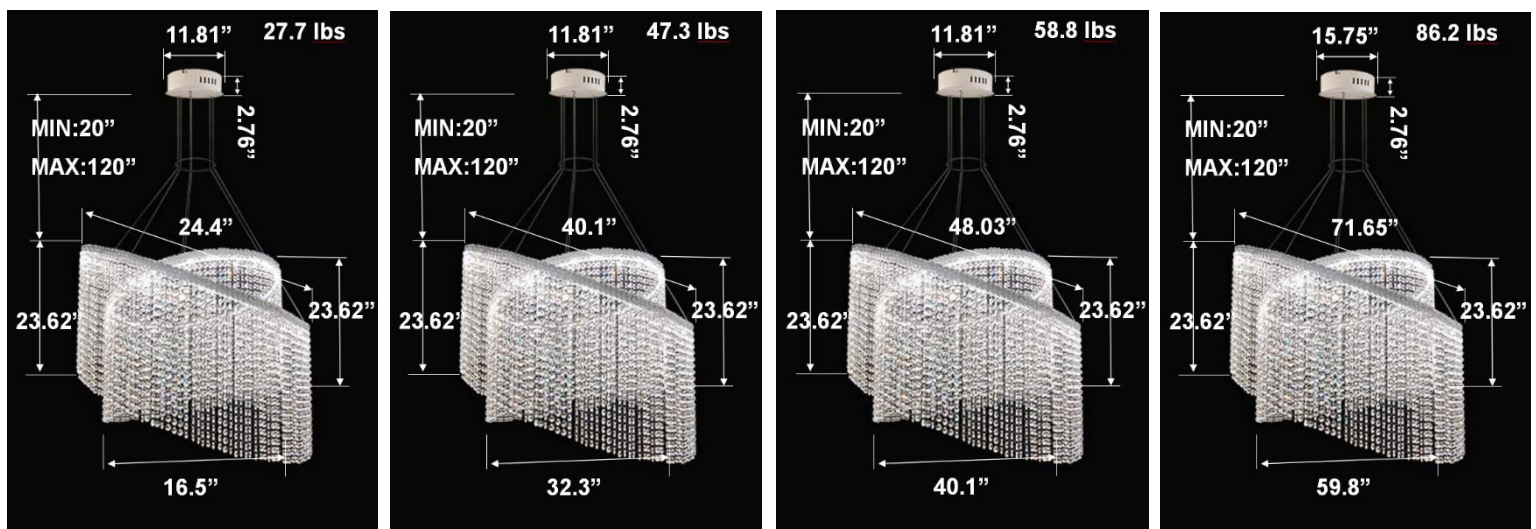

SB-D402F Canopy mount with accent ring and swiveled rings, direct lighting.