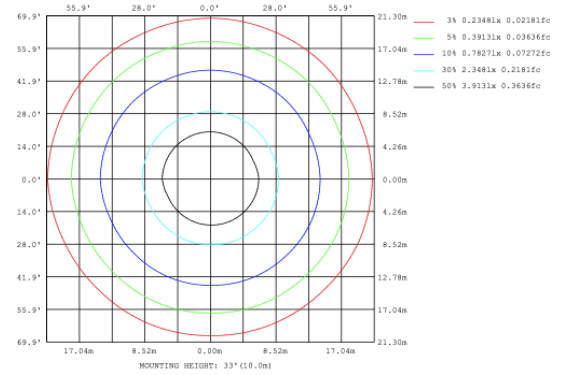

SB-D101A50WSZ 39.37" 50W @ 4000K

Flux out:1584 lm

Height	Eavg, Emax	Diameter
1m	229.3,782.7lx	290.15cm
2m	57.33,195.71lx	580.31cm
3m	25.48,86.97lx	870.46cm
4m	14.33,48.92lx	1160.61cm
5m	9.173,31.31lx	1450.76cm
6m	6.370,21.74lx	1740.92cm
7m	4.680,15.97lx	2031.07cm
8m	3.583,12.23lx	2321.22cm
9m	2.831,9.66lx	2611.37cm
10m	2.293,7.82lx	2901.53cm

Height Eavg, Emax Angle:110.84deg Diameter
Note:The Curves indicate the illuminated area and the average illumination when the luminaire is at different distance.

SB-D101A60WSZ 47.24" 60W @ 4000K

Flux out:2047 lm

Height	Eavg, Emax	Diameter
1m	296.5,1024lx	286.29cm
2m	74.12,256.01lx	572.57cm
3m	32.94,113.81lx	858.86cm
4m	18.53,64.01lx	1145.14cm
5m	11.86,40.96lx	1431.43cm
6m	8.236,28.45lx	1717.71cm
7m	6.051,20.90lx	2004.00cm
8m	4.633,16.00lx	2290.28cm
9m	3.660,12.64lx	2576.57cm
10m	2.965,10.24lx	2862.85cm

SB-D101A70WSZ 59.06" 70W @ 4000K

Flux out:2364 lm

Height	Eavg, Emax	Diameter
1m	342.3,1160lx	295.14cm
2m	85.59,290.01lx	590.28cm
3m	38.04,128.91lx	885.43cm
4m	21.40,72.51lx	1180.57cm
5m	13.69,46.40lx	1475.71cm
6m	9.510,32.22lx	1770.85cm
7m	6.987,23.68lx	2066.00cm
8m	5.349,18.13lx	2361.14cm
9m	4.226,14.32lx	2656.28cm
10m	3.423,11.60lx	2951.42cm

Height Eavg, Emax Angle:111.75deg Diameter