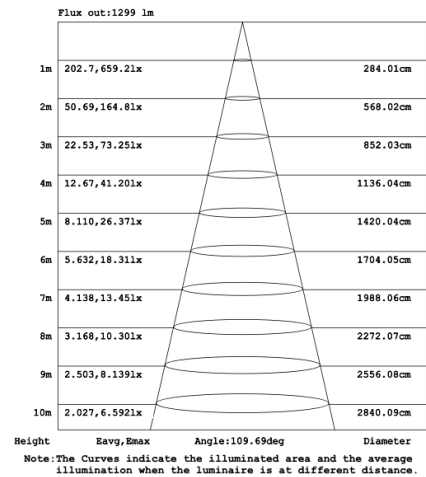

PHOTOMETRIC: Direct Illumination

SB-D101A20WSZ 15.75" 20W @ 4000K

SB-D101A30WSZ 23.62" 30W @ 4000K

SB-D101A40WSZ 31.50" 40W @ 4000K

SB-D101A50WSZ 39.37" 50W @ 4000K

Flux out:1584 lm

Height	Eavg, Emax	Diameter
1m	229.3,782.7lx	290.15cm
2m	57.33,195.71lx	580.31cm
3m	25.48,86.97lx	870.46cm
4m	14.33,48.92lx	1160.61cm
5m	9.173,31.31lx	1450.76cm
6m	6.370,21.74lx	1740.92cm
7m	4.680,15.97lx	2031.07cm
8m	3.583,12.23lx	2321.22cm
9m	2.831,9.66lx	2611.37cm
10m	2.293,7.82lx	2901.53cm

Height Eavg, Emax Angle:110.84deg Diameter
 Note:The Curves indicate the illuminated area and the average illumination when the luminaire is at different distance.

SB-D101A60WSZ 47.24" 60W @ 4000K

Flux out:2047 lm

Height	Eavg, Emax	Diameter
1m	296.5,1024lx	286.29cm
2m	74.12,256.01lx	572.57cm
3m	32.94,113.81lx	858.86cm
4m	18.53,64.01lx	1145.14cm
5m	11.86,40.96lx	1431.43cm
6m	8.236,28.45lx	1717.71cm
7m	6.051,20.90lx	2004.00cm
8m	4.633,16.00lx	2290.28cm
9m	3.660,12.64lx	2576.57cm
10m	2.965,10.24lx	2862.85cm

Height	Eavg, Emax	Diameter
1m	342.3,1160lx	295.14cm
2m	85.59,290.01lx	590.28cm
3m	38.04,128.91lx	885.43cm
4m	21.40,72.51lx	1180.57cm
5m	13.69,46.40lx	1475.71cm
6m	9.510,32.22lx	1770.85cm
7m	6.987,23.68lx	2066.00cm
8m	5.349,18.13lx	2361.14cm
9m	4.226,14.32lx	2656.28cm
10m	3.423,11.60lx	2951.42cm