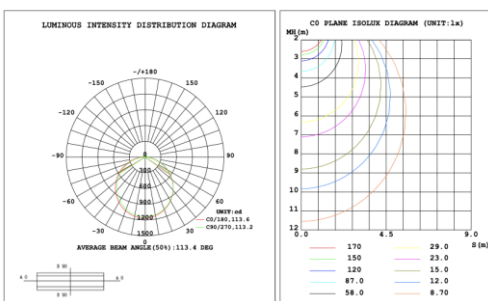

SB-D101A70WSZ 59.06" 70W @ 4000K