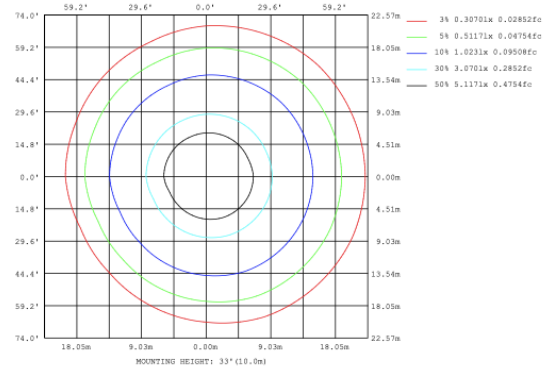

Flux out:2047 lm

Height	Eavg, Emax	Diameter
1m	296.5,1024lx	286.29cm
2m	74.12,256.01lx	572.57cm
3m	32.94,113.81lx	858.86cm
4m	18.53,64.01lx	1145.14cm
5m	11.86,40.96lx	1431.43cm
6m	8.236,28.45lx	1717.71cm
7m	6.051,20.90lx	2004.00cm
8m	4.633,16.00lx	2290.28cm
9m	3.660,12.64lx	2576.57cm
10m	2.965,10.24lx	2862.85cm