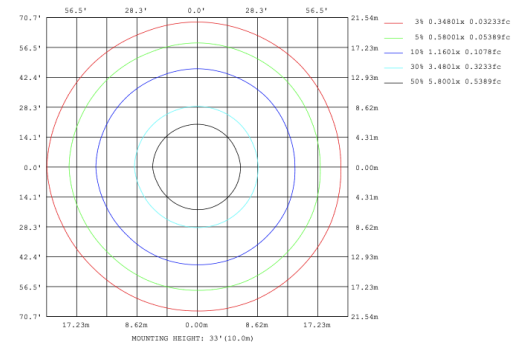

Flux out:2364 lm

Height	Eavg, Emax	Diameter
1m	342.3,1160lx	295.14cm
2m	85.59,290.01lx	590.28cm
3m	38.04,128.91lx	885.43cm
4m	21.40,72.51lx	1180.57cm
5m	13.69,46.40lx	1475.71cm
6m	9.510,32.22lx	1770.85cm
7m	6.987,23.68lx	2066.00cm
8m	5.349,18.13lx	2361.14cm
9m	4.226,14.32lx	2656.28cm
10m	3.423,11.60lx	2951.42cm

Height Eavg, Emax Angle:111.75deg Diameter