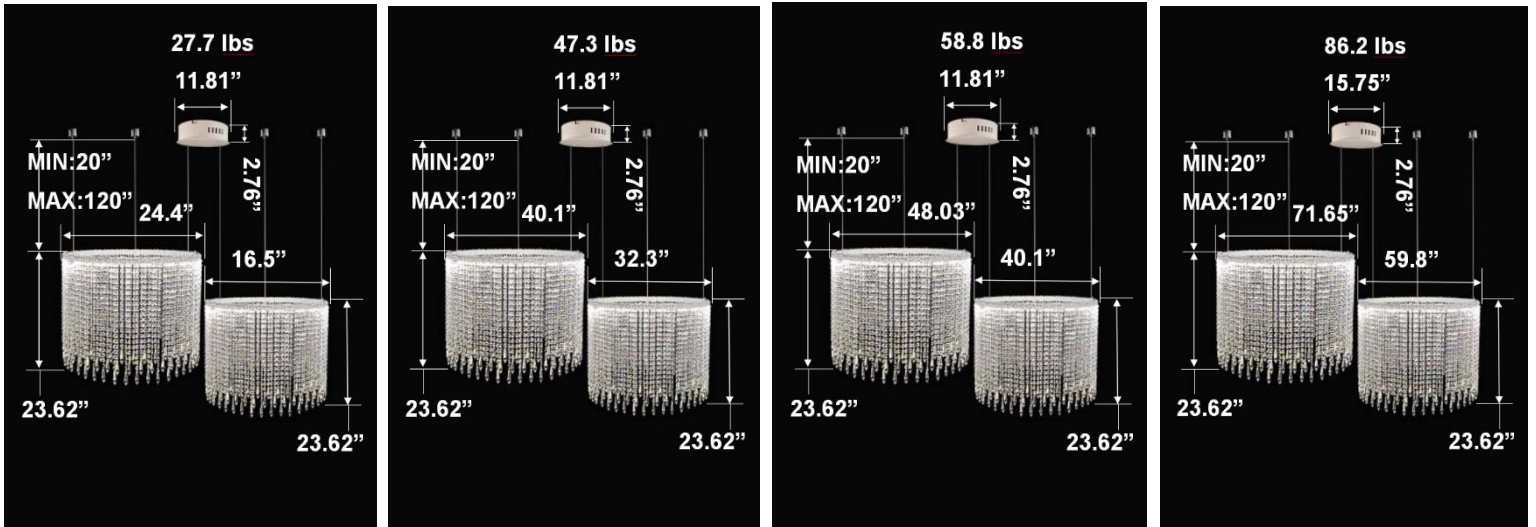

SB-D402E Remote mount with canopy, cables fixed directly to the ceiling, direct lighting.