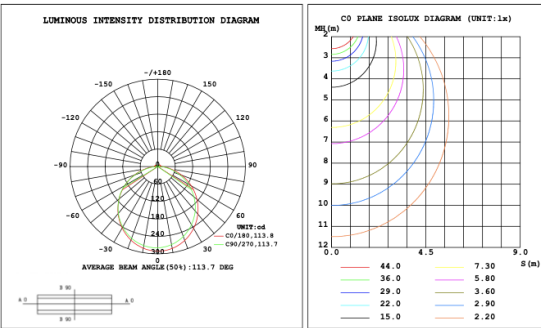

RGBW COLOR EXAMPLES

[SEE VIDEO](#)

DIMENSIONS & WEIGHTS: Canopy Size for ZigBee & DMX: 15.75" x 2.76"

SB-D402A Canopy mount with direct lighting.

SB-D402B Canopy mount with accent ring, direct lighting.

SB-D402C Remote driver with cables fixed directly to the ceiling, direct lighting.
(Driver box size: L10.83" X W3.78" X H1.81")

PHOTOMETRIC: Direct Illumination

SB-D101A20WSZ 15.75" 20W @ 4000K

SB-D101A30WSZ 23.62" 30W @ 4000K

SB-D101A40WSZ 31.50" 40W @ 4000K

SB-D101A50WSZ 39.37" 50W @ 4000K

Flux out:1584 lm

Height	Eavg, Emax	Diameter
1m	229.3,782.7lx	290.15cm
2m	57.33,195.71lx	580.31cm
3m	25.48,86.97lx	870.46cm
4m	14.33,48.92lx	1160.61cm
5m	9.173,31.31lx	1450.76cm
6m	6.370,21.74lx	1740.92cm
7m	4.680,15.97lx	2031.07cm
8m	3.583,12.23lx	2321.22cm
9m	2.831,9.66lx	2611.37cm
10m	2.293,7.82lx	2901.53cm

Height Eavg, Emax Angle:110.84deg Diameter
 Note:The Curves indicate the illuminated area and the average illumination when the luminaire is at different distance.

SB-D101A60WSZ 47.24" 60W @ 4000K

Flux out:2047 lm