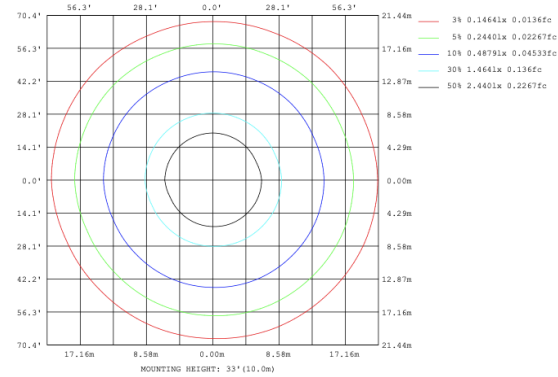

RGBW COLOR EXAMPLES

[SEE VIDEO](#)

DIMENSIONS & WEIGHTS: Canopy Size for ZigBee & DMX: 15.75" x 2.76"

SB-D402A Canopy mount with direct lighting.

SB-D402B Canopy mount with accent ring, direct lighting.

SB-D402C Remote driver with cables fixed directly to the ceiling, direct lighting.
(Driver box size: L10.83" X W3.78" X H1.81")

PHOTOMETRIC: Direct Illumination

SB-D101A20WSZ 15.75" 20W @ 4000K

SB-D101A30WSZ 23.62" 30W @ 4000K

SB-D101A40WSZ 31.50" 40W @ 4000K

SB-D101A50WSZ 39.37" 50W @ 4000K

Flux out:1584 lm

Height	Eavg, Emax	Diameter
1m	229.3,782.7lx	290.15cm
2m	57.33,195.71lx	580.31cm
3m	25.48,86.97lx	870.46cm
4m	14.33,48.92lx	1160.61cm
5m	9.173,31.31lx	1450.76cm
6m	6.370,21.74lx	1740.92cm
7m	4.680,15.97lx	2031.07cm
8m	3.583,12.23lx	2321.22cm
9m	2.831,9.66lx	2611.37cm
10m	2.293,7.82lx	2901.53cm

Height Eavg, Emax Angle:110.84deg Diameter
 Note:The Curves indicate the illuminated area and the average illumination when the luminaire is at different distance.

SB-D101A60WSZ 47.24" 60W @ 4000K

Flux out:2047 lm

Height	Eavg, Emax	Diameter
1m	296.5,1024lx	286.29cm
2m	74.12,256.01lx	572.57cm
3m	32.94,113.81lx	858.86cm
4m	18.53,64.01lx	1145.14cm
5m	11.86,40.96lx	1431.43cm
6m	8.236,28.45lx	1717.71cm
7m	6.051,20.90lx	2004.00cm
8m	4.633,16.00lx	2290.28cm
9m	3.660,12.64lx	2576.57cm
10m	2.965,10.24lx	2862.85cm