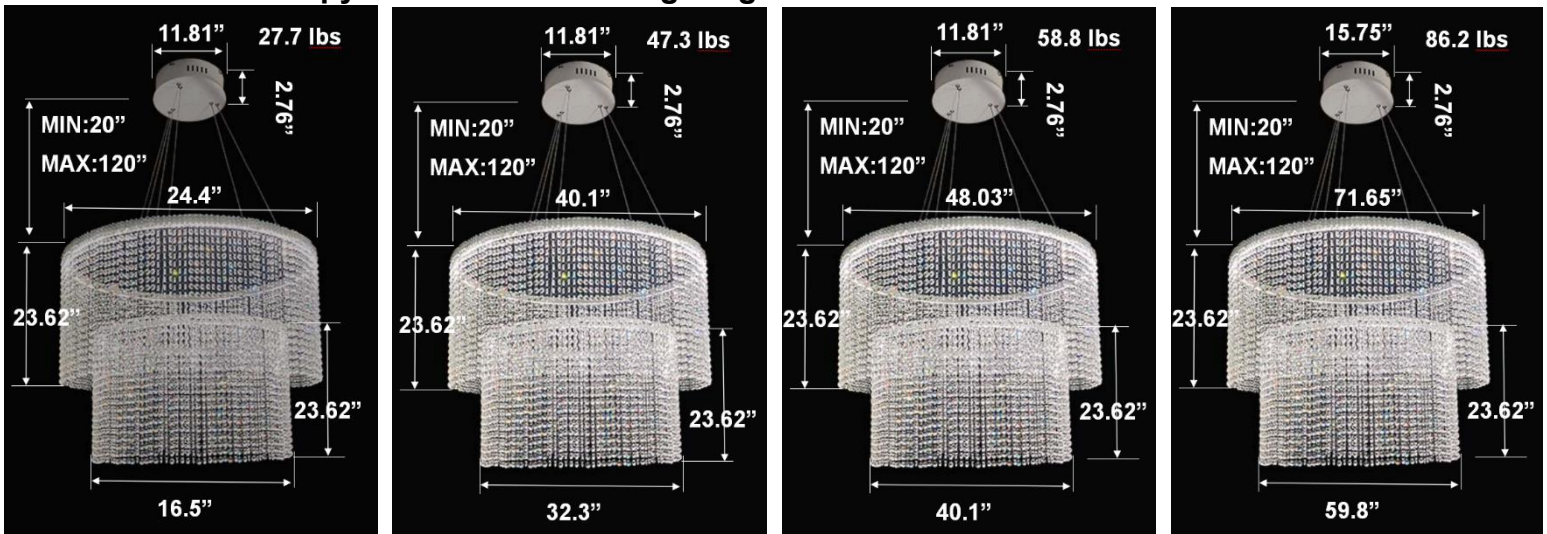

FEATURES

- 5-year limited warranty.
- Ships assembled.
- Illumination direct.
- Extruded aluminum housing up to 71.65", 1 continuous ring without joints.
- Crystal chain body, multiple color options available.
- Fixture delivered lumens per watt ratio up to 60 LPW not including RGBW.
- 10' standard adjustable aircraft cables/power cord adjust by push button grippers, custom length available.
- Can be remote driver mounted or driver concealed within the canopy, can be mounted on sloped ceiling.
- Over 50 lbs fixture must be installed using a U.L. listed outlet box or supported independently of the outlet box.

RGBW COLOR EXAMPLES

[SEE VIDEO](#)

DIMENSIONS & WEIGHTS: Canopy Size for ZigBee & DMX: 15.75" x 2.76"

SB-D402A Canopy mount with direct lighting.

SB-D402B Canopy mount with accent ring, direct lighting.

SB-D402C Remote driver with cables fixed directly to the ceiling, direct lighting.
(Driver box size: L10.83" X W3.78" X H1.81")