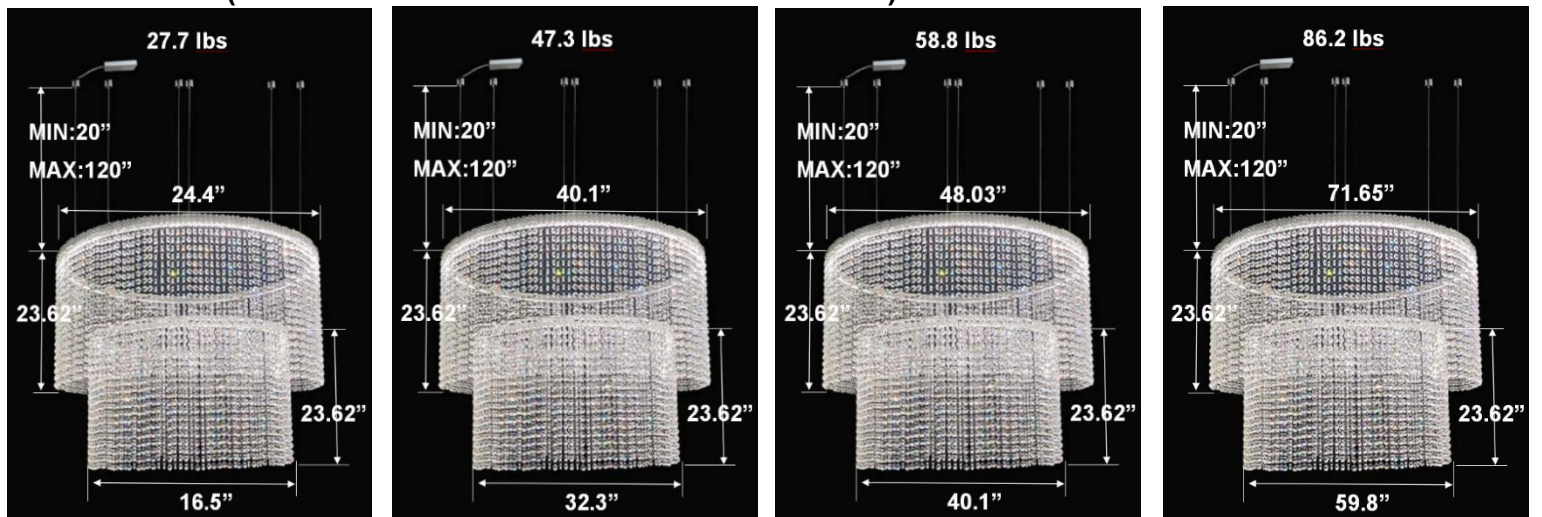

FEATURES

- 5-year limited warranty.
- Ships assembled.
- Illumination direct.
- Extruded aluminum housing up to 71.65", 1 continuous ring without joints.
- Crystal chain body, multiple color options available.
- Fixture delivered lumens per watt ratio up to 60 LPW not including RGBW.
- 10' standard adjustable aircraft cables/power cord adjust by push button grippers, custom length available.
- Can be remote driver mounted or driver concealed within the canopy, can be mounted on sloped ceiling.
- Over 50 lbs fixture must be installed using a U.L. listed outlet box or supported independently of the outlet box.

RGBW COLOR EXAMPLES

[SEE VIDEO](#)

DIMENSIONS & WEIGHTS: Canopy Size for ZigBee & DMX: 15.75" x 2.76"

SB-D402A Canopy mount with direct lighting.

SB-D402B Canopy mount with accent ring, direct lighting.

SB-D402C Remote driver with cables fixed directly to the ceiling, direct lighting.
(Driver box size: L10.83" X W3.78" X H1.81")

PHOTOMETRIC: Direct Illumination

SB-D101A20WSZ 15.75" 20W @ 4000K

SB-D101A30WSZ 23.62" 30W @ 4000K

SB-D101A40WSZ 31.50" 40W @ 4000K

SB-D101A50WSZ 39.37" 50W @ 4000K

Flux out:1584 lm

Height	Eavg, Emax	Diameter
1m	229.3,782.7lx	290.15cm
2m	57.33,195.71lx	580.31cm
3m	25.48,86.97lx	870.46cm
4m	14.33,48.92lx	1160.61cm
5m	9.173,31.31lx	1450.76cm
6m	6.370,21.74lx	1740.92cm
7m	4.680,15.97lx	2031.07cm
8m	3.583,12.23lx	2321.22cm
9m	2.831,9.66lx	2611.37cm
10m	2.293,7.82lx	2901.53cm

Height Eavg, Emax Angle:110.84deg Diameter
 Note:The Curves indicate the illuminated area and the average illumination when the luminaire is at different distance.

SB-D101A60WSZ 47.24" 60W @ 4000K

Flux out:2047 lm