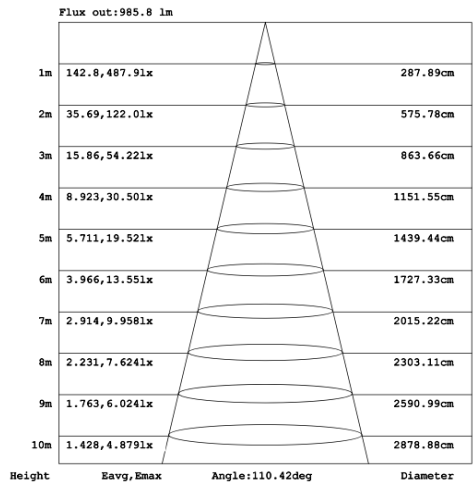

RGBW COLOR EXAMPLES

[SEE VIDEO](#)

DIMENSIONS & WEIGHTS: Canopy Size for ZigBee & DMX: 15.75" x 2.76"

SB-D402A Canopy mount with direct lighting.

SB-D402B Canopy mount with accent ring, direct lighting.

SB-D402C Remote driver with cables fixed directly to the ceiling, direct lighting.
(Driver box size: L10.83" X W3.78" X H1.81")

PHOTOMETRIC: Direct Illumination

SB-D101A20WSZ 15.75" 20W @ 4000K

SB-D101A30WSZ 23.62" 30W @ 4000K

SB-D101A40WSZ 31.50" 40W @ 4000K

SB-D101A50WSZ 39.37" 50W @ 4000K

Flux out:1584 lm

Height	Eavg, Emax	Diameter
1m	229.3,782.7lx	290.15cm
2m	57.33,195.71lx	580.31cm
3m	25.48,86.97lx	870.46cm
4m	14.33,48.92lx	1160.61cm
5m	9.173,31.31lx	1450.76cm
6m	6.370,21.74lx	1740.92cm
7m	4.680,15.97lx	2031.07cm
8m	3.583,12.23lx	2321.22cm
9m	2.831,9.66lx	2611.37cm
10m	2.293,7.82lx	2901.53cm

Height Eavg, Emax Angle:110.84deg Diameter
 Note:The Curves indicate the illuminated area and the average illumination when the luminaire is at different distance.

SB-D101A60WSZ 47.24" 60W @ 4000K

Flux out:2047 lm

Height	Eavg, Emax	Diameter
1m	296.5,1024lx	286.29cm
2m	74.12,256.01lx	572.57cm
3m	32.94,113.81lx	858.86cm
4m	18.53,64.01lx	1145.14cm
5m	11.86,40.96lx	1431.43cm
6m	8.236,28.45lx	1717.71cm
7m	6.051,20.90lx	2004.00cm
8m	4.633,16.00lx	2290.28cm
9m	3.660,12.64lx	2576.57cm
10m	2.965,10.24lx	2862.85cm