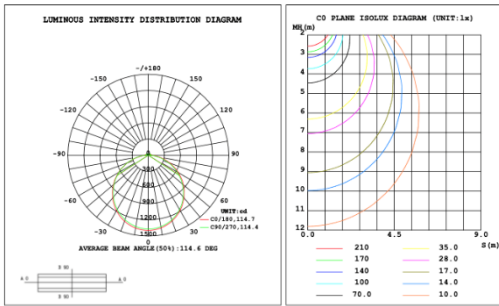

Height Eavg, Emax Angle:110.84deg Diameter
 Note:The Curves indicate the illuminated area and the average illumination when the luminaire is at different distance.

SB-D101A60WSZ 47.24" 60W @ 4000K

Flux out:2047 lm

Height	Eavg, Emax	Diameter
1m	296.5,1024lx	286.29cm
2m	74.12,256.01lx	572.57cm
3m	32.94,113.81lx	858.86cm
4m	18.53,64.01lx	1145.14cm
5m	11.86,40.96lx	1431.43cm
6m	8.236,28.45lx	1717.71cm
7m	6.051,20.90lx	2004.00cm
8m	4.633,16.00lx	2290.28cm
9m	3.660,12.64lx	2576.57cm
10m	2.965,10.24lx	2862.85cm

Height Eavg, Emax Angle:110.12deg Diameter
 Note:The Curves indicate the illuminated area and the average illumination when the luminaire is at different distance.

SB-D101A70WSZ 59.06" 70W @ 4000K

Flux out:2364 lm

Height Eavg, Emax Angle:111.75deg Diameter

SB-D101A80WSZ 70.87" 80W @ 4000K

Flux out:2941 lm

Height	Eavg, Emax	Diameter
1m	394.8, 1394lx	302.99cm
2m	98.70, 348.5lx	605.99cm
3m	43.87, 154.9lx	908.98cm
4m	24.67, 87.12lx	1211.98cm
5m	15.79, 55.76lx	1514.97cm
6m	10.97, 38.72lx	1817.96cm
7m	8.057, 28.45lx	2120.96cm
8m	6.169, 21.78lx	2423.95cm
9m	4.874, 17.21lx	2726.95cm
10m	3.948, 13.94lx	3029.94cm