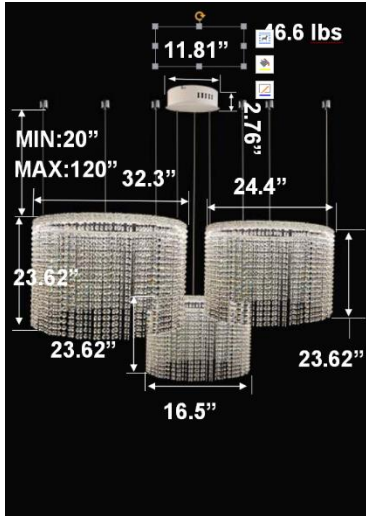

SB-D303D Remote mount with canopy, cables fixed directly to the ceiling, direct lighting.