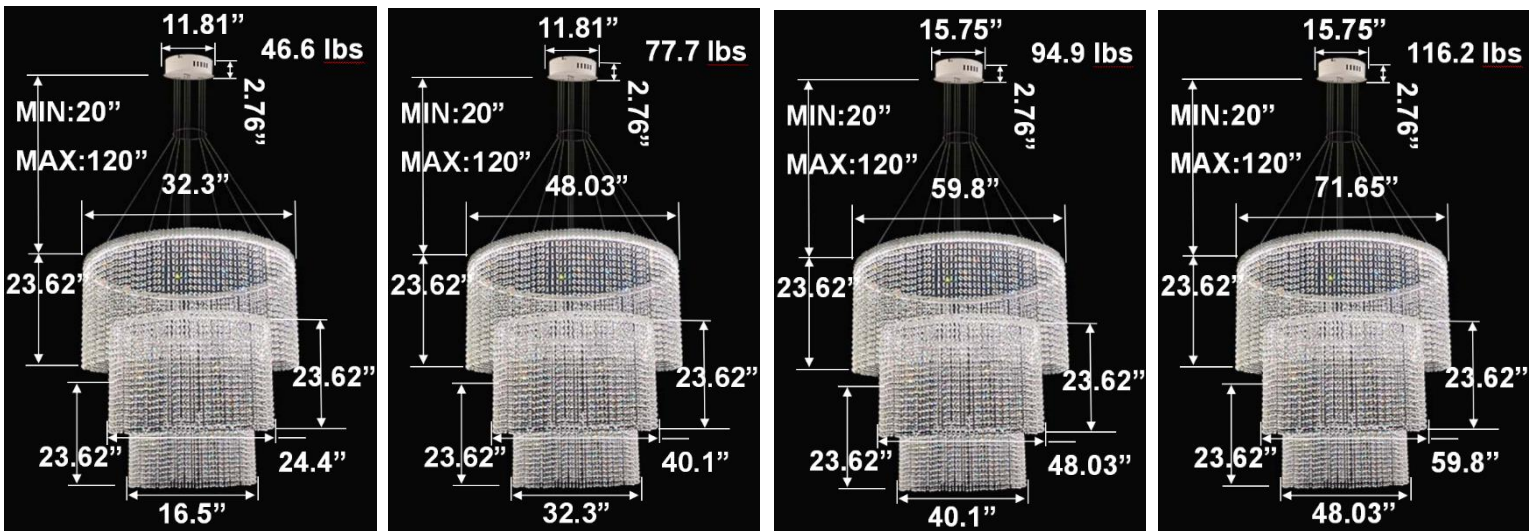

### FEATURES

- 5-year limited warranty.
- Ships assembled.
- Illumination direct.
- Extruded aluminum housing up to 71.65", 1 continuous ring without joints.
- Crystal chain body, multiple color options available.
- Fixture delivered lumens per watt ratio up to 60 LPW not including RGBW.
- 10' standard adjustable aircraft cables/power cord adjust by push button grippers, custom length available.
- Can be remote driver mounted or driver concealed within the canopy, can be mounted on sloped ceiling.
- Over 50 lbs fixture must be installed using a U.L. listed outlet box or supported independently of the outlet box.

## RGBW COLOR EXAMPLES

[SEE VIDEO](#)

**DIMENSIONS & WEIGHTS: Canopy Size for ZigBee & DMX: 15.75" x 2.76"**

**SB-D203A Canopy mount with direct lighting.**

**SB-D303B Canopy mount with accent ring, direct lighting.**

**SB-D303C Remote driver with cables fixed directly to the ceiling, direct lighting.**  
(Driver box size: L10.83" X W3.78" X H1.81")

**SB-D303D Remote mount with canopy, cables fixed directly to the ceiling, direct lighting.**