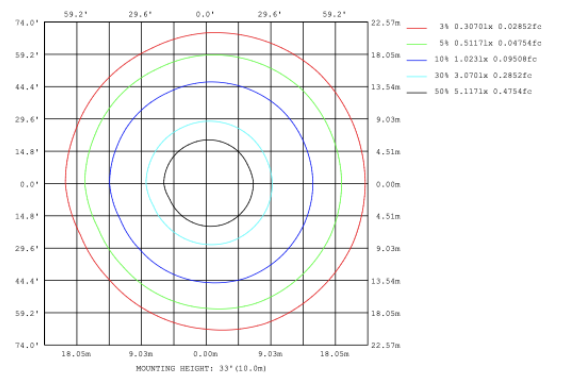

**PHOTOMETRIC: Direct Illumination**

**SB-D101A20WSZ 15.75" 20W @ 4000K**

Flux out: 583.3 lm

Note: The Curves indicate the illuminated area and the average illumination when the luminaire is at different distance.

**SB-D101A30WSZ 23.62" 30W @ 4000K**

Flux out: 985.8 lm

Note: The Curves indicate the illuminated area and the average illumination when the luminaire is at different distance.

**SB-D101A40WSZ 31.50" 40W @ 4000K**

Height Eavg, Emax Angle:109.69deg Diameter  
Note: The Curves indicate the illuminated area and the average illumination when the luminaire is at different distance.

**SB-D101A50WSZ 39.37" 50W @ 4000K**

Height Eavg, Emax Angle:110.84deg Diameter  
Note: The Curves indicate the illuminated area and the average illumination when the luminaire is at different distance.

**SB-D101A60WSZ 47.24" 60W @ 4000K**