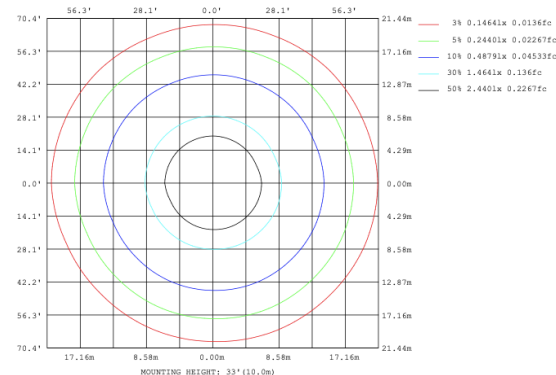

SB-D101A30WSZ 23.62" 30W @ 4000K

Flux out: 985.8 lm