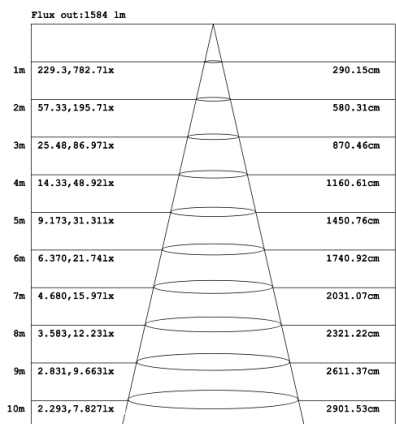

**PHOTOMETRIC: Direct Illumination**

**SB-D101A20WSZ 15.75" 20W @ 4000K**

Flux out: 583.3 lm

Note: The Curves indicate the illuminated area and the average illumination when the luminaire is at different distance.

**SB-D101A30WSZ 23.62" 30W @ 4000K**

Flux out: 985.8 lm

Note: The Curves indicate the illuminated area and the average illumination when the luminaire is at different distance.

**SB-D101A40WSZ 31.50" 40W @ 4000K**

Height Eavg, Emax Angle:109.69deg Diameter  
Note: The Curves indicate the illuminated area and the average illumination when the luminaire is at different distance.

**SB-D101A50WSZ 39.37" 50W @ 4000K**

Height Eavg, Emax Angle:110.84deg Diameter  
Note: The Curves indicate the illuminated area and the average illumination when the luminaire is at different distance.

**SB-D101A60WSZ 47.24" 60W @ 4000K**