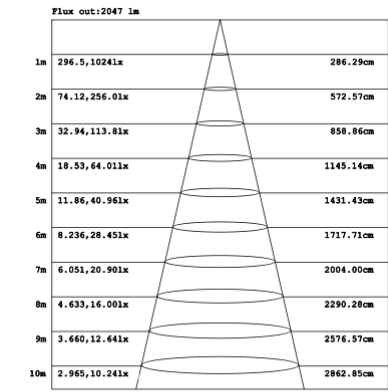

**PHOTOMETRIC: Direct Illumination**

**SB-D101A20WSZ 15.75" 20W @ 4000K**

Flux out: 583.3 lm

Note: The Curves indicate the illuminated area and the average illumination when the luminaire is at different distance.

**SB-D101A30WSZ 23.62" 30W @ 4000K**

Flux out: 985.8 lm

Note: The Curves indicate the illuminated area and the average illumination when the luminaire is at different distance.

**SB-D101A40WSZ 31.50" 40W @ 4000K**

Height Eavg, Emax Angle:109.69deg Diameter  
Note: The Curves indicate the illuminated area and the average illumination when the luminaire is at different distance.

**SB-D101A50WSZ 39.37" 50W @ 4000K**

Height Eavg, Emax Angle:110.84deg Diameter  
Note: The Curves indicate the illuminated area and the average illumination when the luminaire is at different distance.

**SB-D101A60WSZ 47.24" 60W @ 4000K**