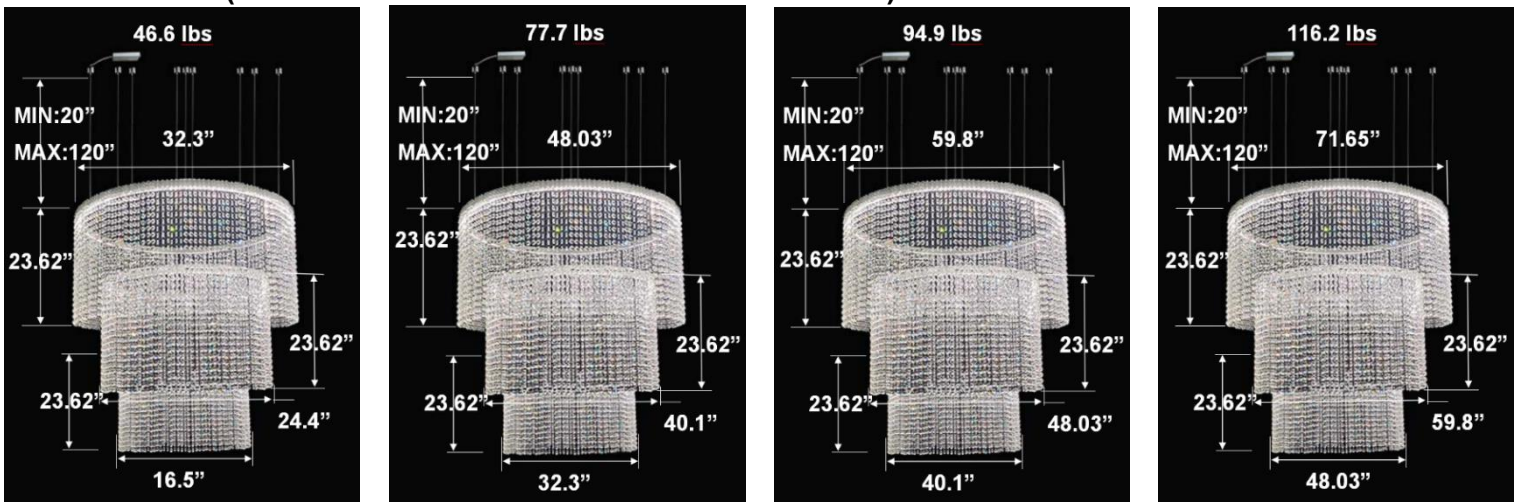

### FEATURES

- 5-year limited warranty.
- Ships assembled.
- Illumination direct.
- Extruded aluminum housing up to 71.65", 1 continuous ring without joints.
- Crystal chain body, multiple color options available.
- Fixture delivered lumens per watt ratio up to 60 LPW not including RGBW.
- 10' standard adjustable aircraft cables/power cord adjust by push button grippers, custom length available.
- Can be remote driver mounted or driver concealed within the canopy, can be mounted on sloped ceiling.
- Over 50 lbs fixture must be installed using a U.L. listed outlet box or supported independently of the outlet box.

## RGBW COLOR EXAMPLES

[SEE VIDEO](#)

**DIMENSIONS & WEIGHTS: Canopy Size for ZigBee & DMX: 15.75" x 2.76"**

**SB-D203A Canopy mount with direct lighting.**

**SB-D303B Canopy mount with accent ring, direct lighting.**

**SB-D303C Remote driver with cables fixed directly to the ceiling, direct lighting.**  
(Driver box size: L10.83" X W3.78" X H1.81")

**SB-D303D Remote mount with canopy, cables fixed directly to the ceiling, direct lighting.**