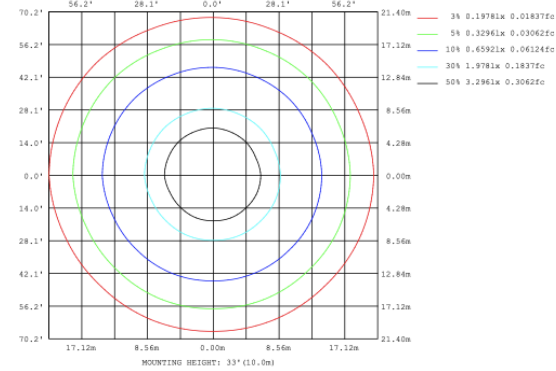

**PHOTOMETRIC: Direct Illumination**

**SB-D101A20WSZ 15.75" 20W @ 4000K**

Flux out: 583.3 lm

Note: The Curves indicate the illuminated area and the average illumination when the luminaire is at different distance.

**SB-D101A30WSZ 23.62" 30W @ 4000K**

Flux out: 985.8 lm

Note: The Curves indicate the illuminated area and the average illumination when the luminaire is at different distance.

**SB-D101A40WSZ 31.50" 40W @ 4000K**

Height Eavg, Emax Angle:109.69deg Diameter  
Note: The Curves indicate the illuminated area and the average illumination when the luminaire is at different distance.

**SB-D101A50WSZ 39.37" 50W @ 4000K**

Height Eavg, Emax Angle:110.84deg Diameter  
Note: The Curves indicate the illuminated area and the average illumination when the luminaire is at different distance.

**SB-D101A60WSZ 47.24" 60W @ 4000K**