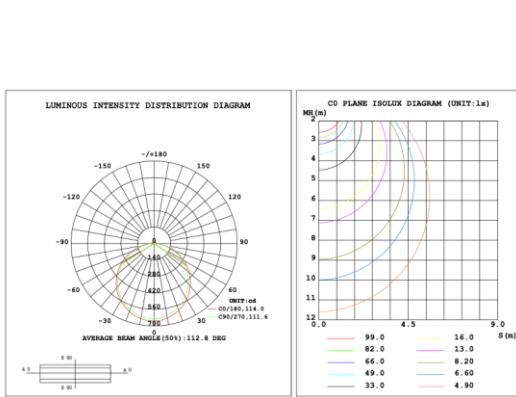

**PHOTOMETRIC: Direct Illumination**

**SB-D101A20WSZ 15.75" 20W @ 4000K**

Flux out: 583.3 lm

Note: The Curves indicate the illuminated area and the average illumination when the luminaire is at different distance.

**SB-D101A30WSZ 23.62" 30W @ 4000K**

Flux out: 985.8 lm

Note: The Curves indicate the illuminated area and the average illumination when the luminaire is at different distance.

**SB-D101A40WSZ 31.50" 40W @ 4000K**

Height Eavg, Emax Angle:109.69deg Diameter  
Note: The Curves indicate the illuminated area and the average illumination when the luminaire is at different distance.

**SB-D101A50WSZ 39.37" 50W @ 4000K**

Height Eavg, Emax Angle:110.84deg Diameter  
Note: The Curves indicate the illuminated area and the average illumination when the luminaire is at different distance.

**SB-D101A60WSZ 47.24" 60W @ 4000K**