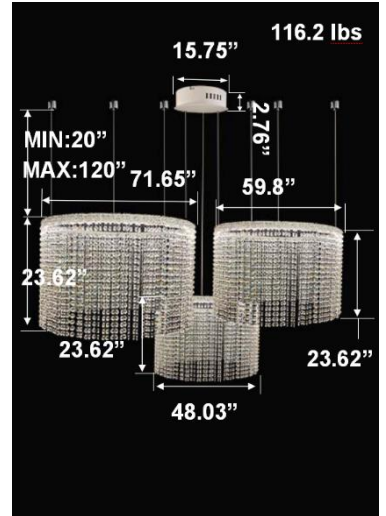

SB-D303D Remote mount with canopy, cables fixed directly to the ceiling, direct lighting.