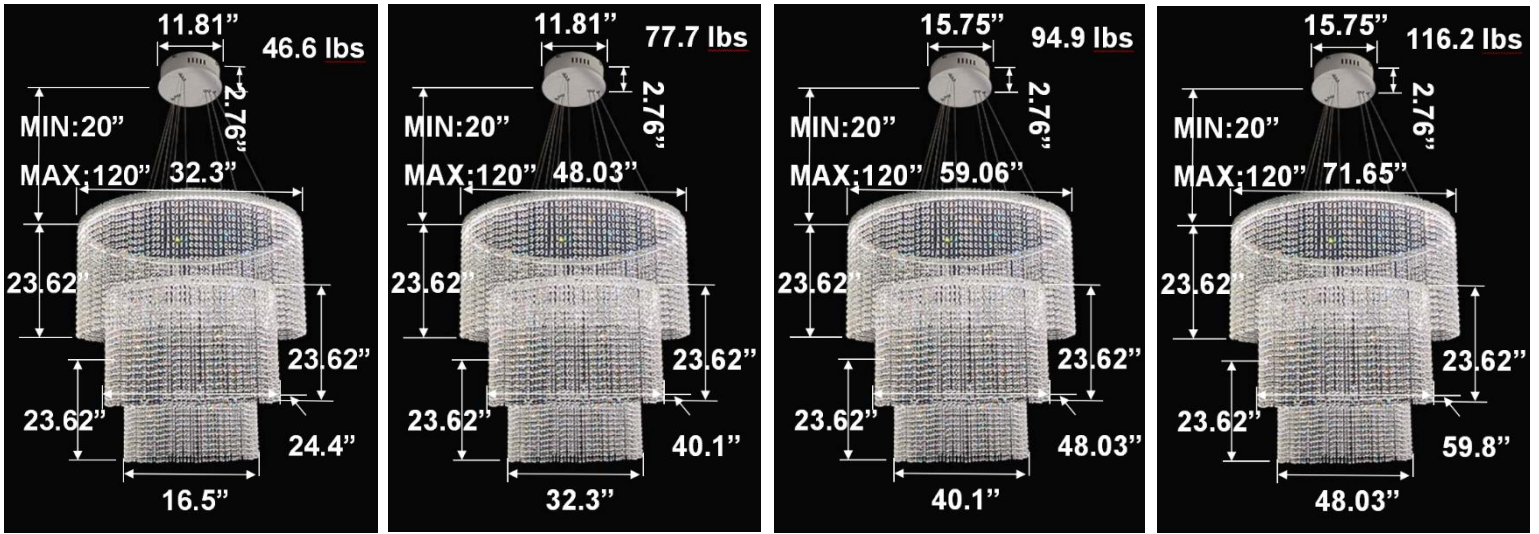

### FEATURES

- 5-year limited warranty.
- Ships assembled.
- Illumination direct.
- Extruded aluminum housing up to 71.65", 1 continuous ring without joints.
- Crystal chain body, multiple color options available.
- Fixture delivered lumens per watt ratio up to 60 LPW not including RGBW.
- 10' standard adjustable aircraft cables/power cord adjust by push button grippers, custom length available.
- Can be remote driver mounted or driver concealed within the canopy, can be mounted on sloped ceiling.
- Over 50 lbs fixture must be installed using a U.L. listed outlet box or supported independently of the outlet box.

## RGBW COLOR EXAMPLES

[SEE VIDEO](#)

**DIMENSIONS & WEIGHTS: Canopy Size for ZigBee & DMX: 15.75" x 2.76"**

**SB-D203A Canopy mount with direct lighting.**

**SB-D303B Canopy mount with accent ring, direct lighting.**

**SB-D303C Remote driver with cables fixed directly to the ceiling, direct lighting.**  
(Driver box size: L10.83" X W3.78" X H1.81")

**SB-D303D Remote mount with canopy, cables fixed directly to the ceiling, direct lighting.**