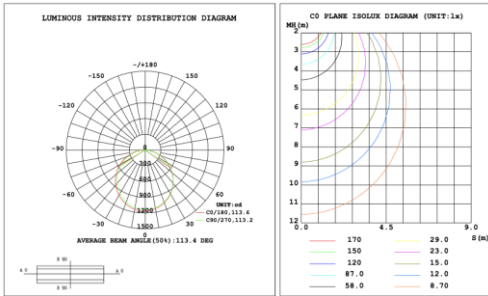

Height Eavg, Emax Angle:109.69deg Diameter  
Note: The Curves indicate the illuminated area and the average illumination when the luminaire is at different distance.

**SB-D101A50WSZ 39.37" 50W @ 4000K**

Height Eavg, Emax Angle:110.84deg Diameter  
Note: The Curves indicate the illuminated area and the average illumination when the luminaire is at different distance.

**SB-D101A60WSZ 47.24" 60W @ 4000K**

Height Eavg, Emax Angle:110.12deg Diameter  
Note: The Curves indicate the illuminated area and the average illumination when the luminaire is at different distance.

**SB-D101A70WSZ 59.06" 70W @ 4000K**

Flux out:2364 lm

Height	Eavg, Emax	Angle:111.75deg	Diameter
1m	342.3, 1160lx		295.14cm
2m	85.59, 290.0lx		590.28cm
3m	38.04, 128.9lx		885.43cm
4m	21.40, 72.51lx		1180.57cm
5m	13.69, 46.40lx		1475.71cm
6m	9.510, 32.22lx		1770.85cm
7m	6.987, 23.68lx		2066.00cm
8m	5.349, 18.13lx		2361.14cm
9m	4.226, 14.32lx		2656.28cm
10m	3.423, 11.60lx		2951.42cm