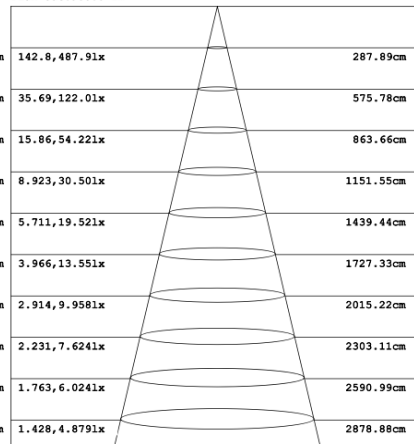

SB-D101A30WSZ 23.62" 30W @ 4000K

Flux out: 985.8 lm