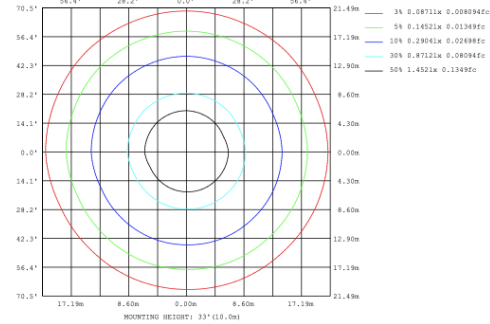

SB-D303D Remote mount with canopy, cables fixed directly to the ceiling, direct lighting.

PHOTOMETRIC: Direct Illumination

SB-D101A20WSZ 15.75" 20W @ 4000K

Flux out: 583.3 lm

Note: The Curves indicate the illuminated area and the average illumination when the luminaire is at different distance.

SB-D101A30WSZ 23.62" 30W @ 4000K

Flux out: 985.8 lm