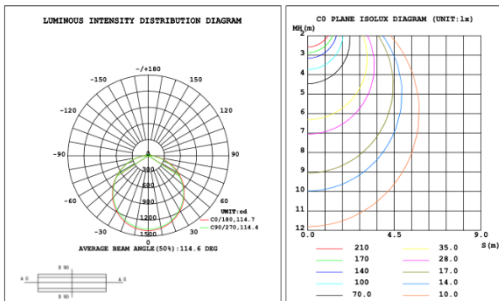

SB-D101A80WSZ 70.87" 80W @ 4000K