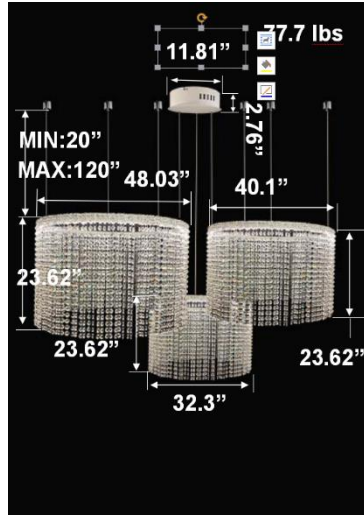

SB-D303D Remote mount with canopy, cables fixed directly to the ceiling, direct lighting.