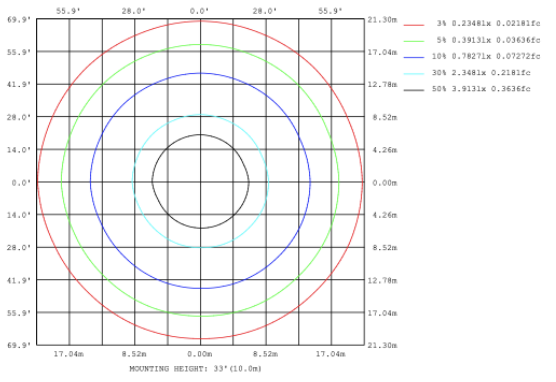

**PHOTOMETRIC: Direct Illumination**

**SB-D101A20WSZ 15.75" 20W @ 4000K**

Flux out: 583.3 lm

Note: The Curves indicate the illuminated area and the average illumination when the luminaire is at different distance.

**SB-D101A30WSZ 23.62" 30W @ 4000K**

Flux out: 985.8 lm

Note: The Curves indicate the illuminated area and the average illumination when the luminaire is at different distance.

**SB-D101A40WSZ 31.50" 40W @ 4000K**

Height Eavg, Emax Angle:109.69deg Diameter  
Note: The Curves indicate the illuminated area and the average illumination when the luminaire is at different distance.

**SB-D101A50WSZ 39.37" 50W @ 4000K**

Height Eavg, Emax Angle:110.84deg Diameter  
Note: The Curves indicate the illuminated area and the average illumination when the luminaire is at different distance.

**SB-D101A60WSZ 47.24" 60W @ 4000K**