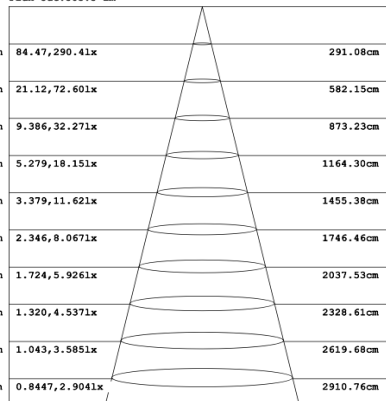

PHOTOMETRIC: Direct Illumination

SB-D101A20WSZ 15.75" 20W @ 4000K

Flux out: 583.3 lm

Note: The Curves indicate the illuminated area and the average illumination when the luminaire is at different distance.