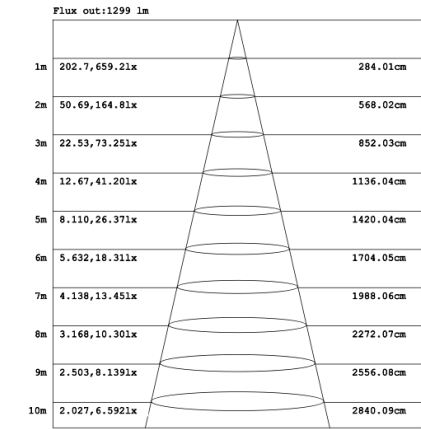

**PHOTOMETRIC: Direct Illumination**

**SB-D101A20WSZ 15.75" 20W @ 4000K**

Flux out: 583.3 lm

Note: The Curves indicate the illuminated area and the average illumination when the luminaire is at different distance.

**SB-D101A30WSZ 23.62" 30W @ 4000K**

Flux out: 985.8 lm

Note: The Curves indicate the illuminated area and the average illumination when the luminaire is at different distance.

**SB-D101A40WSZ 31.50" 40W @ 4000K**

Height Eavg, Emax Angle:109.69deg Diameter  
Note: The Curves indicate the illuminated area and the average illumination when the luminaire is at different distance.

**SB-D101A50WSZ 39.37" 50W @ 4000K**

Height Eavg, Emax Angle:110.84deg Diameter  
Note: The Curves indicate the illuminated area and the average illumination when the luminaire is at different distance.

**SB-D101A60WSZ 47.24" 60W @ 4000K**