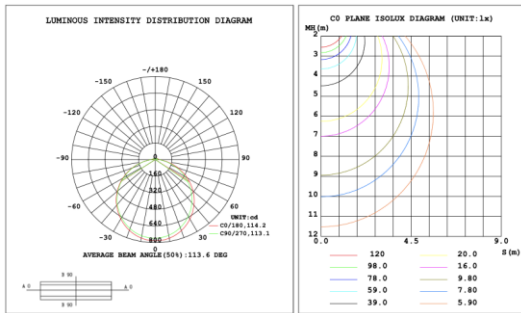

**PHOTOMETRIC: Direct Illumination**

**SB-D101A20WSZ 15.75" 20W @ 4000K**

Flux out: 583.3 lm

Note: The Curves indicate the illuminated area and the average illumination when the luminaire is at different distance.

**SB-D101A30WSZ 23.62" 30W @ 4000K**

Flux out: 985.8 lm

Note: The Curves indicate the illuminated area and the average illumination when the luminaire is at different distance.

**SB-D101A40WSZ 31.50" 40W @ 4000K**

Height Eavg, Emax Angle:109.69deg Diameter  
Note: The Curves indicate the illuminated area and the average illumination when the luminaire is at different distance.

**SB-D101A50WSZ 39.37" 50W @ 4000K**

Height Eavg, Emax Angle:110.84deg Diameter  
Note: The Curves indicate the illuminated area and the average illumination when the luminaire is at different distance.

**SB-D101A60WSZ 47.24" 60W @ 4000K**