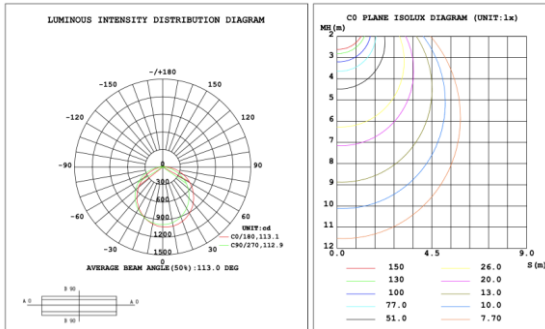

**PHOTOMETRIC: Direct Illumination**

**SB-D101A20WSZ 15.75" 20W @ 4000K**

Flux out: 583.3 lm

Note: The Curves indicate the illuminated area and the average illumination when the luminaire is at different distance.

**SB-D101A30WSZ 23.62" 30W @ 4000K**

Flux out: 985.8 lm

Note: The Curves indicate the illuminated area and the average illumination when the luminaire is at different distance.

**SB-D101A40WSZ 31.50" 40W @ 4000K**

Height Eavg, Emax Angle:109.69deg Diameter  
Note: The Curves indicate the illuminated area and the average illumination when the luminaire is at different distance.

**SB-D101A50WSZ 39.37" 50W @ 4000K**

Height Eavg, Emax Angle:110.84deg Diameter  
Note: The Curves indicate the illuminated area and the average illumination when the luminaire is at different distance.

**SB-D101A60WSZ 47.24" 60W @ 4000K**