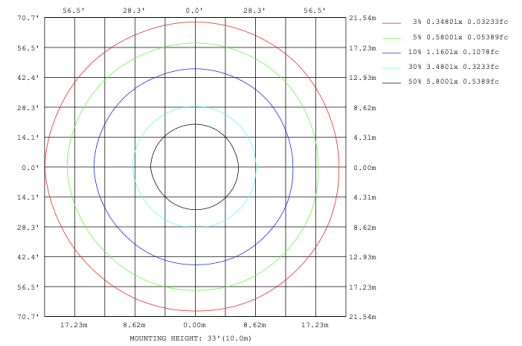

Height Eavg, Emax Angle:109.69deg Diameter  
Note: The Curves indicate the illuminated area and the average illumination when the luminaire is at different distance.

**SB-D101A50WSZ 39.37" 50W @ 4000K**

Height Eavg, Emax Angle:110.84deg Diameter  
Note: The Curves indicate the illuminated area and the average illumination when the luminaire is at different distance.

**SB-D101A60WSZ 47.24" 60W @ 4000K**

Height Eavg, Emax Angle:110.12deg Diameter  
Note: The Curves indicate the illuminated area and the average illumination when the luminaire is at different distance.

**SB-D101A70WSZ 59.06" 70W @ 4000K**

Flux out:2364 lm

Height	Eavg, Emax	Angle:111.75deg	Diameter
1m	342.3, 1160lx		295.14cm
2m	85.59, 290.0lx		590.28cm
3m	38.04, 128.9lx		885.43cm
4m	21.40, 72.51lx		1180.57cm
5m	13.69, 46.40lx		1475.71cm
6m	9.510, 32.22lx		1770.85cm
7m	6.987, 23.68lx		2066.00cm
8m	5.349, 18.13lx		2361.14cm
9m	4.226, 14.32lx		2656.28cm
10m	3.423, 11.60lx		2951.42cm