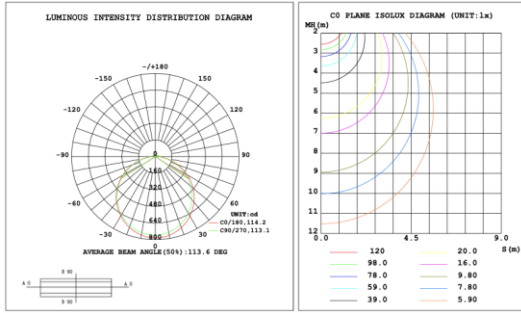

RGBW COLOR EXAMPLES

[SEE VIDEO](#)

DIMENSIONS & WEIGHTS: Canopy Size for ZigBee & DMX: 15.75" x 2.76"

SB-D602A Canopy mount with direct lighting.

SB-D602B Canopy mount with accent ring, direct lighting.

SB-D602C Remote driver with cables fixed directly to the ceiling, direct lighting.

(Driver box size: L10.83" X W3.78" X H1.81")

PHOTOMETRIC: Direct Illumination

SB-D101A20WSZ 15.75" 20W @ 4000K

SB-D101A30WSZ 23.62" 30W @ 4000K

SB-D101A40WSZ 31.50" 40W @ 4000K

SB-D101A50WSZ 39.37" 50W @ 4000K