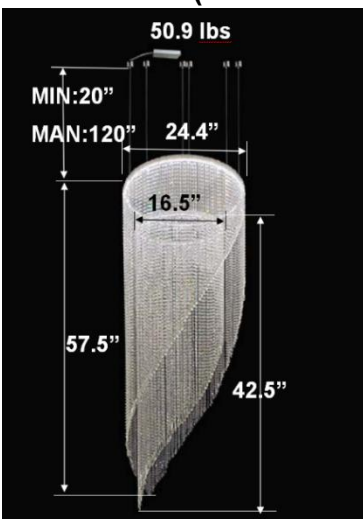

FEATURES

- 5-year limited warranty.
- Ships assembled.
- Illumination direct.
- Extruded aluminum housing up to 71.65", 1 continuous ring without joints.
- Crystal chain body, multiple color options available.
- Fixture delivered lumens per watt ratio up to 60 LPW not including RGBW.
- 10' standard adjustable aircraft cables/power cord adjust by push button grippers, custom length available.
- Can be remote driver mounted or driver concealed within the canopy, can be mounted on sloped ceiling.
- Over 50 lbs fixture must be installed using a U.L. listed outlet box or supported independently of the outlet box

RGBW COLOR EXAMPLES

[SEE VIDEO](#)

DIMENSIONS & WEIGHTS: Canopy Size for ZigBee & DMX: 15.75" x 2.76"

SB-D602A Canopy mount with direct lighting.

SB-D602B Canopy mount with accent ring, direct lighting.

SB-D602C Remote driver with cables fixed directly to the ceiling, direct lighting.

(Driver box size: L10.83" X W3.78" X H1.81")

PHOTOMETRIC: Direct Illumination

SB-D101A20WSZ 15.75" 20W @ 4000K

SB-D101A30WSZ 23.62" 30W @ 4000K

SB-D101A40WSZ 31.50" 40W @ 4000K

SB-D101A50WSZ 39.37" 50W @ 4000K