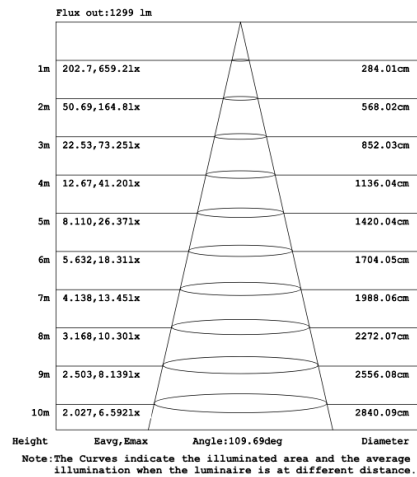

RGBW COLOR EXAMPLES

[SEE VIDEO](#)

DIMENSIONS & WEIGHTS: Canopy Size for ZigBee & DMX: 15.75" x 2.76"

SB-D602A Canopy mount with direct lighting.

SB-D602B Canopy mount with accent ring, direct lighting.

SB-D602C Remote driver with cables fixed directly to the ceiling, direct lighting.

(Driver box size: L10.83" X W3.78" X H1.81")

PHOTOMETRIC: Direct Illumination

SB-D101A20WSZ 15.75" 20W @ 4000K

SB-D101A30WSZ 23.62" 30W @ 4000K

SB-D101A40WSZ 31.50" 40W @ 4000K

SB-D101A50WSZ 39.37" 50W @ 4000K