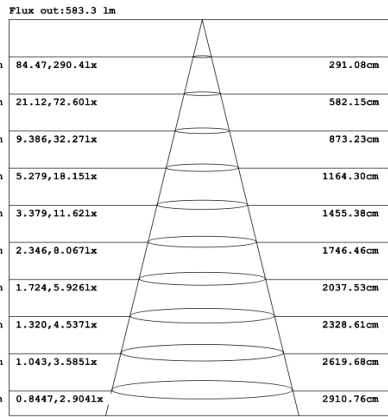

RGBW COLOR EXAMPLES

[SEE VIDEO](#)

DIMENSIONS & WEIGHTS: Canopy Size for ZigBee & DMX: 15.75" x 2.76"

SB-D602A Canopy mount with direct lighting.

SB-D602B Canopy mount with accent ring, direct lighting.

SB-D602C Remote driver with cables fixed directly to the ceiling, direct lighting.

(Driver box size: L10.83" X W3.78" X H1.81")

PHOTOMETRIC: Direct Illumination

SB-D101A20WSZ 15.75" 20W @ 4000K

SB-D101A30WSZ 23.62" 30W @ 4000K

SB-D101A40WSZ 31.50" 40W @ 4000K

SB-D101A50WSZ 39.37" 50W @ 4000K