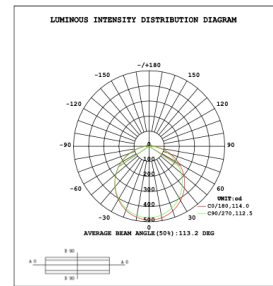

RGBW COLOR EXAMPLES

[SEE VIDEO](#)

DIMENSIONS & WEIGHTS: Canopy Size for ZigBee & DMX: 15.75" x 2.76"

SB-D602A Canopy mount with direct lighting.

SB-D602B Canopy mount with accent ring, direct lighting.

SB-D602C Remote driver with cables fixed directly to the ceiling, direct lighting.

(Driver box size: L10.83" X W3.78" X H1.81")

PHOTOMETRIC: Direct Illumination

SB-D101A20WSZ 15.75" 20W @ 4000K

SB-D101A30WSZ 23.62" 30W @ 4000K

SB-D101A40WSZ 31.50" 40W @ 4000K

SB-D101A50WSZ 39.37" 50W @ 4000K