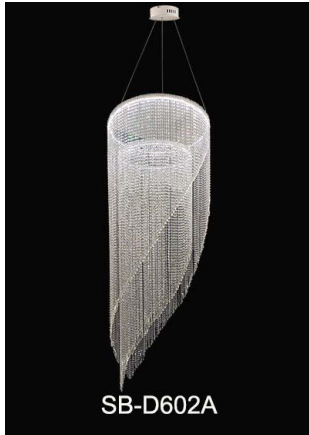

[View Palmyra on website](#)

[View Video](#)

[View application photos](#)

Telluride- Palmyra

PRODUCT DESCRIPTION

Introducing the Telluride series: an exquisite range of elegant chandeliers in various sizes and sophisticated styles. This modern chandelier embodies a fusion of avant-garde production techniques and meticulous attention to detail, hallmarking superior craftsmanship. Each piece is adorned with crystal chains of varying lengths, exuding charm and elegance reminiscent of precious jewels. With tunable white and RGBW options, various crystal chain hues, and multiple decorative crystal drop styles, these stunning chandeliers are the perfect addition to enhance the ambiance of any luxury space. Shipped assembled for your convenience.

FEATURES

- 5-year limited warranty.
- Ships assembled.
- Illumination direct.
- Extruded aluminum housing up to 71.65", 1 continuous ring without joints.
- Crystal chain body, multiple color options available.
- Fixture delivered lumens per watt ratio up to 60 LPW not including RGBW.
- 10' standard adjustable aircraft cables/power cord adjust by push button grippers, custom length available.
- Can be remote driver mounted or driver concealed within the canopy, can be mounted on sloped ceiling.
- Over 50 lbs fixture must be installed using a U.L. listed outlet box or supported independently of the outlet box