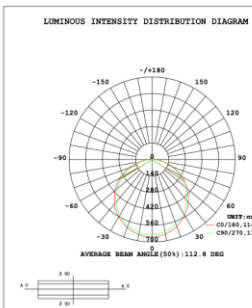

RGBW COLOR EXAMPLES

[SEE VIDEO](#)

DIMENSIONS & WEIGHTS: Canopy Size for ZigBee & DMX: 15.75" x 2.76"

SB-D602A Canopy mount with direct lighting.

SB-D602B Canopy mount with accent ring, direct lighting.

SB-D602C Remote driver with cables fixed directly to the ceiling, direct lighting.

(Driver box size: L10.83" X W3.78" X H1.81")

PHOTOMETRIC: Direct Illumination

SB-D101A20WSZ 15.75" 20W @ 4000K

SB-D101A30WSZ 23.62" 30W @ 4000K

SB-D101A40WSZ 31.50" 40W @ 4000K

SB-D101A50WSZ 39.37" 50W @ 4000K