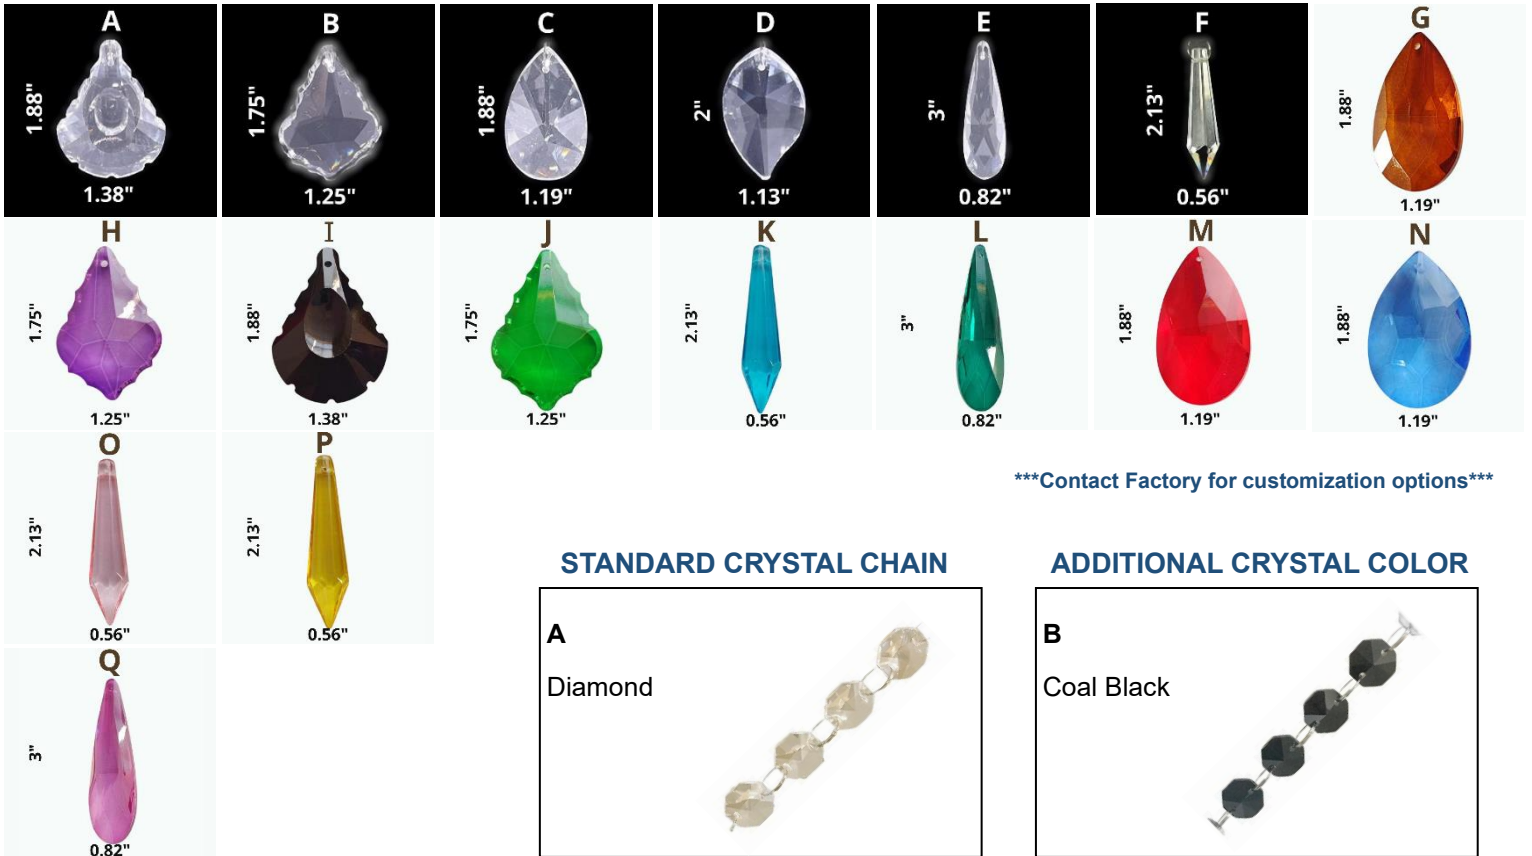

CRYSTAL DROP STYLES

*Customizable shapes and colors are available. Any combination of color and drop style available. *