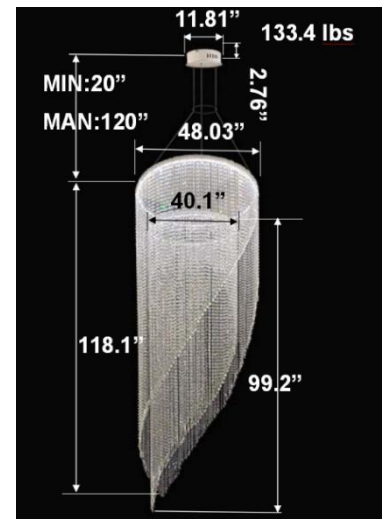

FEATURES

- 5-year limited warranty.
- Ships assembled.
- Illumination direct.
- Extruded aluminum housing up to 71.65", 1 continuous ring without joints.
- Crystal chain body, multiple color options available.
- Fixture delivered lumens per watt ratio up to 60 LPW not including RGBW.
- 10' standard adjustable aircraft cables/power cord adjust by push button grippers, custom length available.
- Can be remote driver mounted or driver concealed within the canopy, can be mounted on sloped ceiling.
- Over 50 lbs fixture must be installed using a U.L. listed outlet box or supported independently of the outlet box

RGBW COLOR EXAMPLES

[SEE VIDEO](#)

DIMENSIONS & WEIGHTS: Canopy Size for ZigBee & DMX: 15.75" x 2.76"

SB-D602A Canopy mount with direct lighting.

SB-D602B Canopy mount with accent ring, direct lighting.

SB-D602C Remote driver with cables fixed directly to the ceiling, direct lighting.

(Driver box size: L10.83" X W3.78" X H1.81")

PHOTOMETRIC: Direct Illumination

SB-D101A20WSZ 15.75" 20W @ 4000K

SB-D101A30WSZ 23.62" 30W @ 4000K

SB-D101A40WSZ 31.50" 40W @ 4000K

SB-D101A50WSZ 39.37" 50W @ 4000K