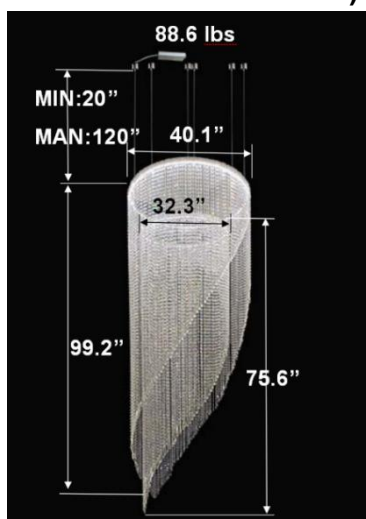

FEATURES

- 5-year limited warranty.
- Ships assembled.
- Illumination direct.
- Extruded aluminum housing up to 71.65", 1 continuous ring without joints.
- Crystal chain body, multiple color options available.
- Fixture delivered lumens per watt ratio up to 60 LPW not including RGBW.
- 10' standard adjustable aircraft cables/power cord adjust by push button grippers, custom length available.
- Can be remote driver mounted or driver concealed within the canopy, can be mounted on sloped ceiling.
- Over 50 lbs fixture must be installed using a U.L. listed outlet box or supported independently of the outlet box

RGBW COLOR EXAMPLES

[SEE VIDEO](#)

DIMENSIONS & WEIGHTS: Canopy Size for ZigBee & DMX: 15.75" x 2.76"

SB-D602A Canopy mount with direct lighting.

SB-D602B Canopy mount with accent ring, direct lighting.

SB-D602C Remote driver with cables fixed directly to the ceiling, direct lighting.

(Driver box size: L10.83" X W3.78" X H1.81")

PHOTOMETRIC: Direct Illumination

SB-D101A20WSZ 15.75" 20W @ 4000K

SB-D101A30WSZ 23.62" 30W @ 4000K

SB-D101A40WSZ 31.50" 40W @ 4000K

SB-D101A50WSZ 39.37" 50W @ 4000K