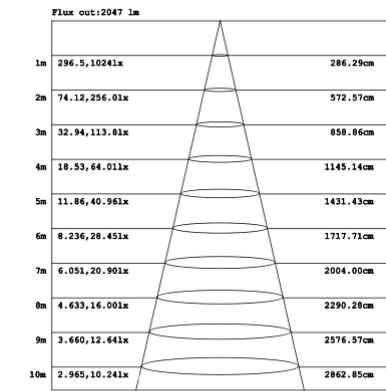

SB-D101A60WSZ 47.24" 60W @ 4000K