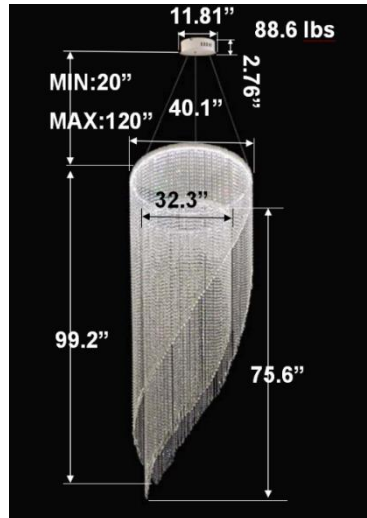

FEATURES

- 5-year limited warranty.
- Ships assembled.
- Illumination direct.
- Extruded aluminum housing up to 71.65", 1 continuous ring without joints.
- Crystal chain body, multiple color options available.
- Fixture delivered lumens per watt ratio up to 60 LPW not including RGBW.
- 10' standard adjustable aircraft cables/power cord adjust by push button grippers, custom length available.
- Can be remote driver mounted or driver concealed within the canopy, can be mounted on sloped ceiling.
- Over 50 lbs fixture must be installed using a U.L. listed outlet box or supported independently of the outlet box

RGBW COLOR EXAMPLES

[SEE VIDEO](#)

DIMENSIONS & WEIGHTS: Canopy Size for ZigBee & DMX: 15.75" x 2.76"

SB-D602A Canopy mount with direct lighting.

SB-D602B Canopy mount with accent ring, direct lighting.

SB-D602C Remote driver with cables fixed directly to the ceiling, direct lighting.