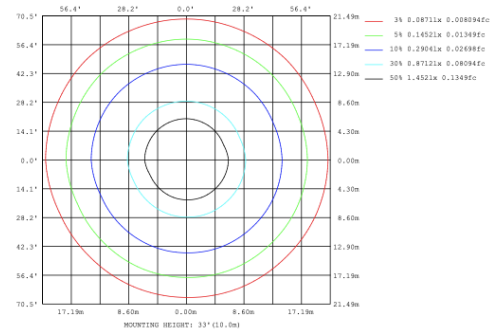

PHOTOMETRIC: Direct Illumination

SB-D101A20WSZ 15.75" 20W @ 4000K