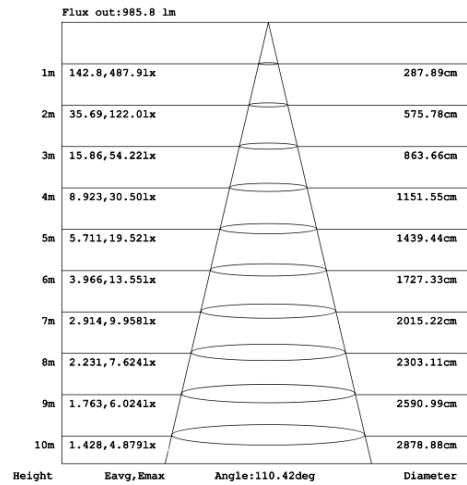

RGBW COLOR EXAMPLES

[SEE VIDEO](#)

DIMENSIONS & WEIGHTS: Canopy Size for ZigBee & DMX: 15.75" x 2.76"

SB-D602A Canopy mount with direct lighting.

SB-D602B Canopy mount with accent ring, direct lighting.

SB-D602C Remote driver with cables fixed directly to the ceiling, direct lighting.

(Driver box size: L10.83" X W3.78" X H1.81")

PHOTOMETRIC: Direct Illumination

SB-D101A20WSZ 15.75" 20W @ 4000K

SB-D101A30WSZ 23.62" 30W @ 4000K

SB-D101A40WSZ 31.50" 40W @ 4000K

SB-D101A50WSZ 39.37" 50W @ 4000K