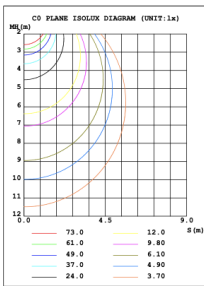

RGBW COLOR EXAMPLES

[SEE VIDEO](#)

DIMENSIONS & WEIGHTS: Canopy Size for ZigBee & DMX: 15.75" x 2.76"

SB-D602A Canopy mount with direct lighting.

SB-D602B Canopy mount with accent ring, direct lighting.

SB-D602C Remote driver with cables fixed directly to the ceiling, direct lighting.

(Driver box size: L10.83" X W3.78" X H1.81")

PHOTOMETRIC: Direct Illumination

SB-D101A20WSZ 15.75" 20W @ 4000K

SB-D101A30WSZ 23.62" 30W @ 4000K

SB-D101A40WSZ 31.50" 40W @ 4000K

SB-D101A50WSZ 39.37" 50W @ 4000K