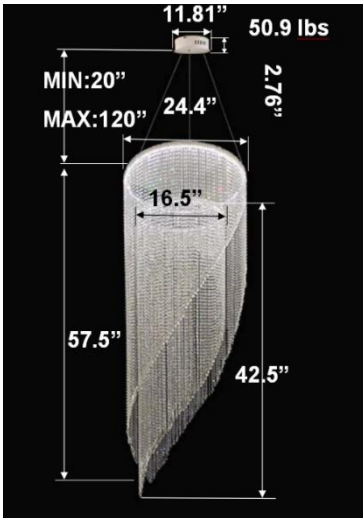

FEATURES

- 5-year limited warranty.
- Ships assembled.
- Illumination direct.
- Extruded aluminum housing up to 71.65", 1 continuous ring without joints.
- Crystal chain body, multiple color options available.
- Fixture delivered lumens per watt ratio up to 60 LPW not including RGBW.
- 10' standard adjustable aircraft cables/power cord adjust by push button grippers, custom length available.
- Can be remote driver mounted or driver concealed within the canopy, can be mounted on sloped ceiling.
- Over 50 lbs fixture must be installed using a U.L. listed outlet box or supported independently of the outlet box

RGBW COLOR EXAMPLES

[SEE VIDEO](#)

DIMENSIONS & WEIGHTS: Canopy Size for ZigBee & DMX: 15.75" x 2.76"

SB-D602A Canopy mount with direct lighting.

SB-D602B Canopy mount with accent ring, direct lighting.

SB-D602C Remote driver with cables fixed directly to the ceiling, direct lighting.