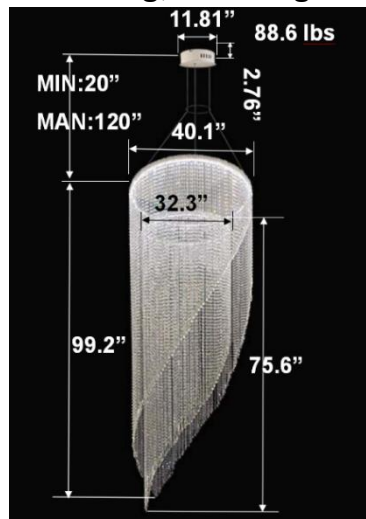

FEATURES

- 5-year limited warranty.
- Ships assembled.
- Illumination direct.
- Extruded aluminum housing up to 71.65", 1 continuous ring without joints.
- Crystal chain body, multiple color options available.
- Fixture delivered lumens per watt ratio up to 60 LPW not including RGBW.
- 10' standard adjustable aircraft cables/power cord adjust by push button grippers, custom length available.
- Can be remote driver mounted or driver concealed within the canopy, can be mounted on sloped ceiling.
- Over 50 lbs fixture must be installed using a U.L. listed outlet box or supported independently of the outlet box

RGBW COLOR EXAMPLES

[SEE VIDEO](#)

DIMENSIONS & WEIGHTS: Canopy Size for ZigBee & DMX: 15.75" x 2.76"

SB-D602A Canopy mount with direct lighting.

SB-D602B Canopy mount with accent ring, direct lighting.

SB-D602C Remote driver with cables fixed directly to the ceiling, direct lighting.

(Driver box size: L10.83" X W3.78" X H1.81")

PHOTOMETRIC: Direct Illumination

SB-D101A20WSZ 15.75" 20W @ 4000K

SB-D101A30WSZ 23.62" 30W @ 4000K

SB-D101A40WSZ 31.50" 40W @ 4000K

SB-D101A50WSZ 39.37" 50W @ 4000K