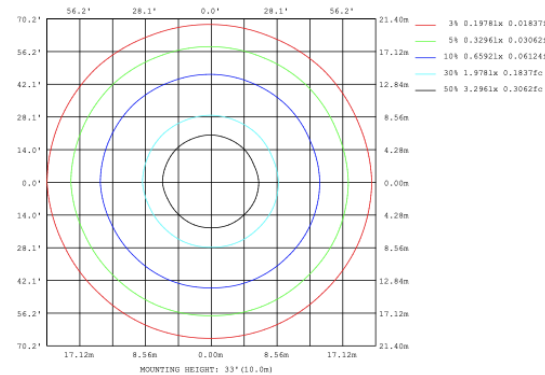

RGBW COLOR EXAMPLES

[SEE VIDEO](#)

DIMENSIONS & WEIGHTS: Canopy Size for ZigBee & DMX: 15.75" x 2.76"

SB-D602A Canopy mount with direct lighting.

SB-D602B Canopy mount with accent ring, direct lighting.

SB-D602C Remote driver with cables fixed directly to the ceiling, direct lighting.

(Driver box size: L10.83" X W3.78" X H1.81")

PHOTOMETRIC: Direct Illumination

SB-D101A20WSZ 15.75" 20W @ 4000K

SB-D101A30WSZ 23.62" 30W @ 4000K

SB-D101A40WSZ 31.50" 40W @ 4000K

SB-D101A50WSZ 39.37" 50W @ 4000K