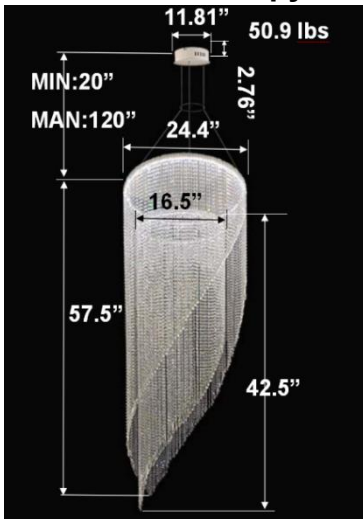

FEATURES

- 5-year limited warranty.
- Ships assembled.
- Illumination direct.
- Extruded aluminum housing up to 71.65", 1 continuous ring without joints.
- Crystal chain body, multiple color options available.
- Fixture delivered lumens per watt ratio up to 60 LPW not including RGBW.
- 10' standard adjustable aircraft cables/power cord adjust by push button grippers, custom length available.
- Can be remote driver mounted or driver concealed within the canopy, can be mounted on sloped ceiling.
- Over 50 lbs fixture must be installed using a U.L. listed outlet box or supported independently of the outlet box

RGBW COLOR EXAMPLES

[SEE VIDEO](#)

DIMENSIONS & WEIGHTS: Canopy Size for ZigBee & DMX: 15.75" x 2.76"

SB-D602A Canopy mount with direct lighting.

SB-D602B Canopy mount with accent ring, direct lighting.

SB-D602C Remote driver with cables fixed directly to the ceiling, direct lighting.

(Driver box size: L10.83" X W3.78" X H1.81")

PHOTOMETRIC: Direct Illumination

SB-D101A20WSZ 15.75" 20W @ 4000K

SB-D101A30WSZ 23.62" 30W @ 4000K

SB-D101A40WSZ 31.50" 40W @ 4000K

SB-D101A50WSZ 39.37" 50W @ 4000K