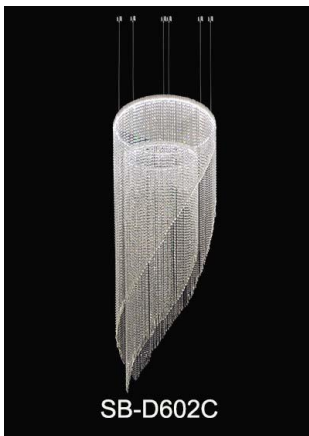

- 90+ CRI.
- Input: 100-277V, 50/60Hz.
- 1-10V dimming standard, ELV / TRIAC, Dali, DMX, ZigBee available.
- UL listed, suitable for dry location. (BAA) Buy American compliant.
- Built in color temperature selectable. Choose from 3000K/3500K/4000K Or 2700K/3500K/4000K. Custom color temperatures. lumen outputs, RGBW, Tunable White available.

PARTS PACKED WITH STANDARD FIXTURE

- Plastic Anchors, Screws, Wire Connectors
- CCT Selector Switch