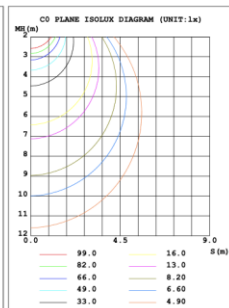

RGBW COLOR EXAMPLES

[SEE VIDEO](#)

DIMENSIONS & WEIGHTS: Canopy Size for ZigBee & DMX: 15.75" x 2.76"

SB-D602A Canopy mount with direct lighting.

SB-D602B Canopy mount with accent ring, direct lighting.

SB-D602C Remote driver with cables fixed directly to the ceiling, direct lighting.

(Driver box size: L10.83" X W3.78" X H1.81")

PHOTOMETRIC: Direct Illumination

SB-D101A20WSZ 15.75" 20W @ 4000K

SB-D101A30WSZ 23.62" 30W @ 4000K

SB-D101A40WSZ 31.50" 40W @ 4000K

SB-D101A50WSZ 39.37" 50W @ 4000K