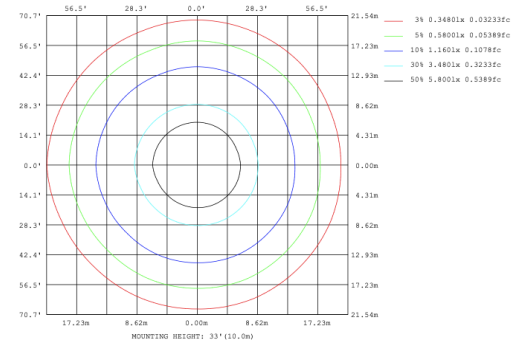

SB-D101A70WSZ 59.06" 70W @ 4000K