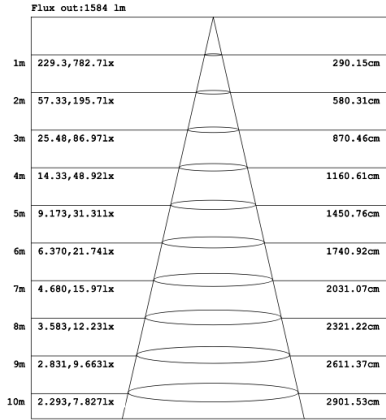

RGBW COLOR EXAMPLES

[SEE VIDEO](#)

DIMENSIONS & WEIGHTS: Canopy Size for ZigBee & DMX: 15.75" x 2.76"

SB-D602A Canopy mount with direct lighting.

SB-D602B Canopy mount with accent ring, direct lighting.

SB-D602C Remote driver with cables fixed directly to the ceiling, direct lighting.

(Driver box size: L10.83" X W3.78" X H1.81")

PHOTOMETRIC: Direct Illumination

SB-D101A20WSZ 15.75" 20W @ 4000K

SB-D101A30WSZ 23.62" 30W @ 4000K

SB-D101A40WSZ 31.50" 40W @ 4000K

SB-D101A50WSZ 39.37" 50W @ 4000K