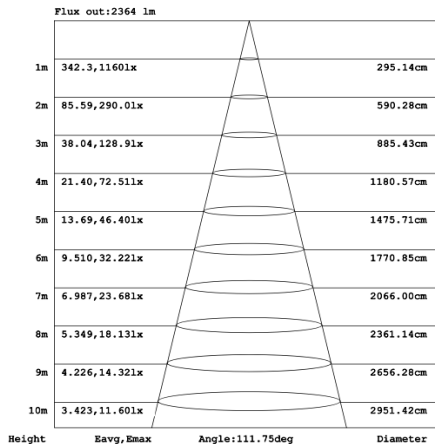

SB-D101A70WSZ 59.06" 70W @ 4000K