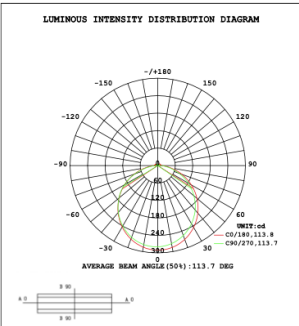

RGBW COLOR EXAMPLES

[SEE VIDEO](#)

DIMENSIONS & WEIGHTS: Canopy Size for ZigBee & DMX: 15.75" x 2.76"

SB-D602A Canopy mount with direct lighting.

SB-D602B Canopy mount with accent ring, direct lighting.

SB-D602C Remote driver with cables fixed directly to the ceiling, direct lighting.

(Driver box size: L10.83" X W3.78" X H1.81")

PHOTOMETRIC: Direct Illumination

SB-D101A20WSZ 15.75" 20W @ 4000K

SB-D101A30WSZ 23.62" 30W @ 4000K

SB-D101A40WSZ 31.50" 40W @ 4000K

SB-D101A50WSZ 39.37" 50W @ 4000K