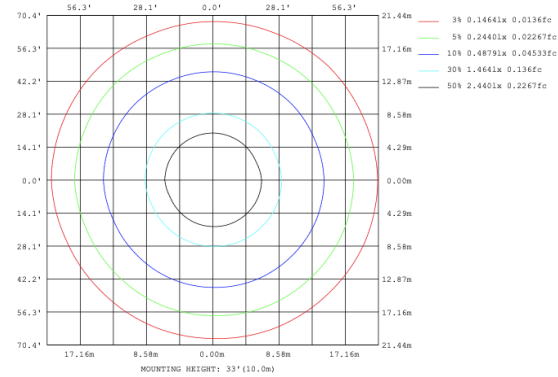

RGBW COLOR EXAMPLES

[SEE VIDEO](#)

DIMENSIONS & WEIGHTS: Canopy Size for ZigBee & DMX: 15.75" x 2.76"

SB-D602A Canopy mount with direct lighting.

SB-D602B Canopy mount with accent ring, direct lighting.

SB-D602C Remote driver with cables fixed directly to the ceiling, direct lighting.

(Driver box size: L10.83" X W3.78" X H1.81")

PHOTOMETRIC: Direct Illumination

SB-D101A20WSZ 15.75" 20W @ 4000K

SB-D101A30WSZ 23.62" 30W @ 4000K

SB-D101A40WSZ 31.50" 40W @ 4000K

SB-D101A50WSZ 39.37" 50W @ 4000K