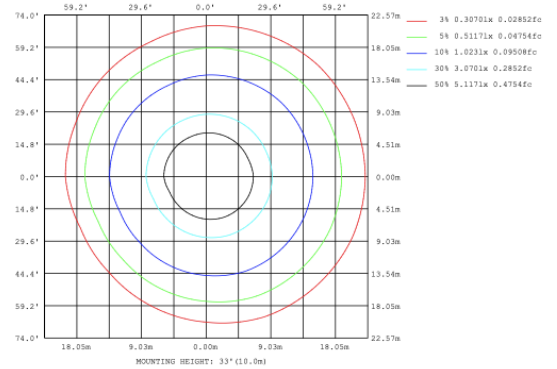

SB-D101A60WSZ 47.24" 60W @ 4000K