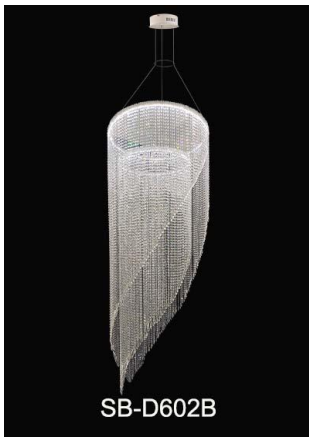

[View Palmyra on website](#)

[View Video](#)

[View application photos](#)

Telluride- Palmyra

PRODUCT DESCRIPTION

Introducing the Telluride series: an exquisite range of elegant chandeliers in various sizes and sophisticated styles. This modern chandelier embodies a fusion of avant-garde production techniques and meticulous attention to detail, hallmarking superior craftsmanship. Each piece is adorned with crystal chains of varying lengths, exuding charm and elegance reminiscent of precious jewels. With tunable white and RGBW options, various crystal chain hues, and multiple decorative crystal drop styles, these stunning chandeliers are the perfect addition to enhance the ambiance of any luxury space. Shipped assembled for your convenience.

FEATURES

- 5-year limited warranty.
- Ships assembled.
- Illumination direct.
- Extruded aluminum housing up to 71.65", 1 continuous ring without joints.
- Crystal chain body, multiple color options available.
- Fixture delivered lumens per watt ratio up to 60 LPW not including RGBW.
- 10' standard adjustable aircraft cables/power cord adjust by push button grippers, custom length available.
- Can be remote driver mounted or driver concealed within the canopy, can be mounted on sloped ceiling.
- Over 50 lbs fixture must be installed using a U.L. listed outlet box or supported independently of the outlet box