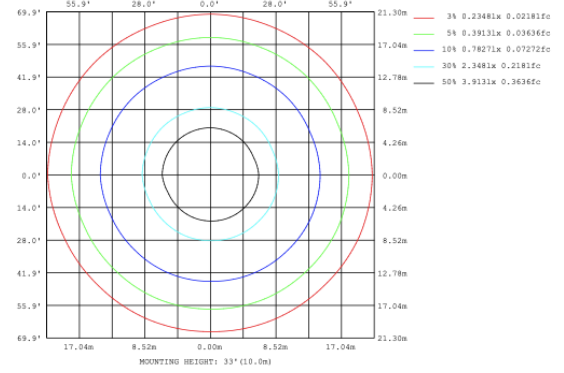

RGBW COLOR EXAMPLES

[SEE VIDEO](#)

DIMENSIONS & WEIGHTS: Canopy Size for ZigBee & DMX: 15.75" x 2.76"

SB-D602A Canopy mount with direct lighting.

SB-D602B Canopy mount with accent ring, direct lighting.

SB-D602C Remote driver with cables fixed directly to the ceiling, direct lighting.

(Driver box size: L10.83" X W3.78" X H1.81")

PHOTOMETRIC: Direct Illumination

SB-D101A20WSZ 15.75" 20W @ 4000K

SB-D101A30WSZ 23.62" 30W @ 4000K

SB-D101A40WSZ 31.50" 40W @ 4000K

SB-D101A50WSZ 39.37" 50W @ 4000K