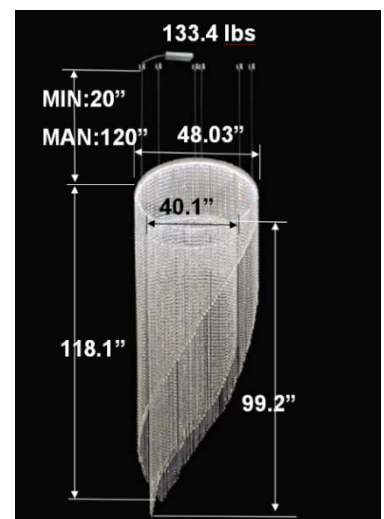

FEATURES

- 5-year limited warranty.
- Ships assembled.
- Illumination direct.
- Extruded aluminum housing up to 71.65", 1 continuous ring without joints.
- Crystal chain body, multiple color options available.
- Fixture delivered lumens per watt ratio up to 60 LPW not including RGBW.
- 10' standard adjustable aircraft cables/power cord adjust by push button grippers, custom length available.
- Can be remote driver mounted or driver concealed within the canopy, can be mounted on sloped ceiling.
- Over 50 lbs fixture must be installed using a U.L. listed outlet box or supported independently of the outlet box

RGBW COLOR EXAMPLES

[SEE VIDEO](#)

DIMENSIONS & WEIGHTS: Canopy Size for ZigBee & DMX: 15.75" x 2.76"

SB-D602A Canopy mount with direct lighting.

SB-D602B Canopy mount with accent ring, direct lighting.

SB-D602C Remote driver with cables fixed directly to the ceiling, direct lighting.

(Driver box size: L10.83" X W3.78" X H1.81")

PHOTOMETRIC: Direct Illumination

SB-D101A20WSZ 15.75" 20W @ 4000K

SB-D101A30WSZ 23.62" 30W @ 4000K

SB-D101A40WSZ 31.50" 40W @ 4000K

SB-D101A50WSZ 39.37" 50W @ 4000K