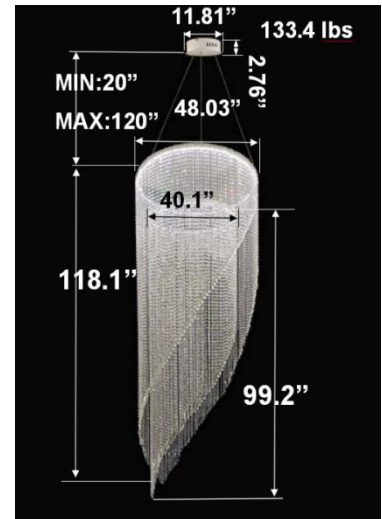

FEATURES

- 5-year limited warranty.
- Ships assembled.
- Illumination direct.
- Extruded aluminum housing up to 71.65", 1 continuous ring without joints.
- Crystal chain body, multiple color options available.
- Fixture delivered lumens per watt ratio up to 60 LPW not including RGBW.
- 10' standard adjustable aircraft cables/power cord adjust by push button grippers, custom length available.
- Can be remote driver mounted or driver concealed within the canopy, can be mounted on sloped ceiling.
- Over 50 lbs fixture must be installed using a U.L. listed outlet box or supported independently of the outlet box

RGBW COLOR EXAMPLES

[SEE VIDEO](#)

DIMENSIONS & WEIGHTS: Canopy Size for ZigBee & DMX: 15.75" x 2.76"

SB-D602A Canopy mount with direct lighting.

SB-D602B Canopy mount with accent ring, direct lighting.

SB-D602C Remote driver with cables fixed directly to the ceiling, direct lighting.