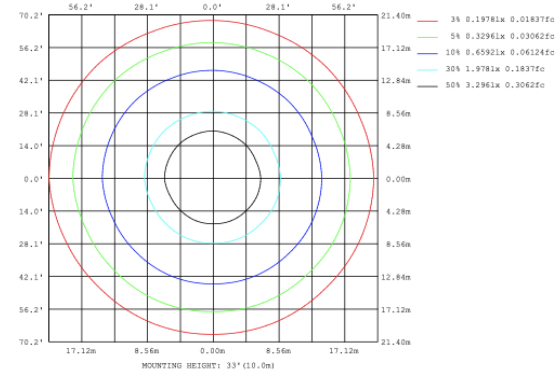

### RGBW COLOR EXAMPLES

[SEE VIDEO](#)

**DIMENSIONS & WEIGHTS: Canopy Size for ZigBee & DMX: 15.75" x 2.76"**

**SB-D501A Canopy mount with direct lighting.**

**SB-D501A Canopy mount with direct lighting.**

**PHOTOMETRIC: Direct Illumination**

**SB-D101A20WSZ 15.75" 20W @ 4000K**

**SB-D101A30WSZ 23.62" 30W @ 4000K**

**SB-D101A40WSZ 31.50" 40W @ 4000K**

**SB-D101A50WSZ 39.37" 50W @ 4000K**

**SB-D101A60WSZ 47.24" 60W @ 4000K**