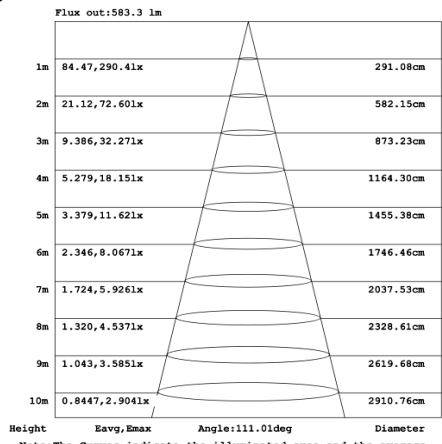

### RGBW COLOR EXAMPLES

[SEE VIDEO](#)

**DIMENSIONS & WEIGHTS: Canopy Size for ZigBee & DMX: 15.75" x 2.76"**

**SB-D501A Canopy mount with direct lighting.**

**SB-D501A Canopy mount with direct lighting.**

**SB-D501B Canopy mount with accent ring, direct lighting.**

**SB-D501B Canopy mount with accent ring, direct lighting.**

**SB-D501C Remote driver with cables fixed directly to the ceiling, direct lighting.**  
(Driver box size: L10.83" X W3.78" X H1.81")

**PHOTOMETRIC: Direct Illumination**

**SB-D101A20WSZ 15.75" 20W @ 4000K**

**SB-D101A30WSZ 23.62" 30W @ 4000K**

**SB-D101A40WSZ 31.50" 40W @ 4000K**

**SB-D101A50WSZ 39.37" 50W @ 4000K**

**SB-D101A60WSZ 47.24" 60W @ 4000K**