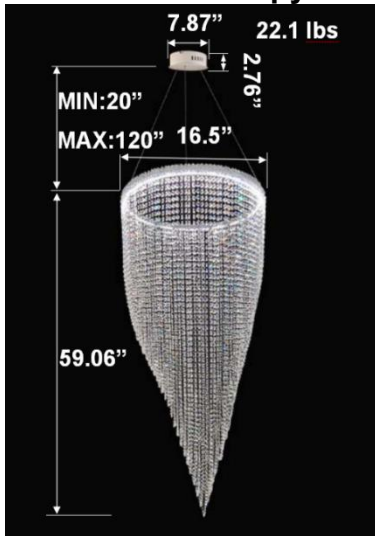

### RGBW COLOR EXAMPLES

[SEE VIDEO](#)

**DIMENSIONS & WEIGHTS: Canopy Size for ZigBee & DMX: 15.75" x 2.76"**

**SB-D501A Canopy mount with direct lighting.**

**SB-D501A Canopy mount with direct lighting.**