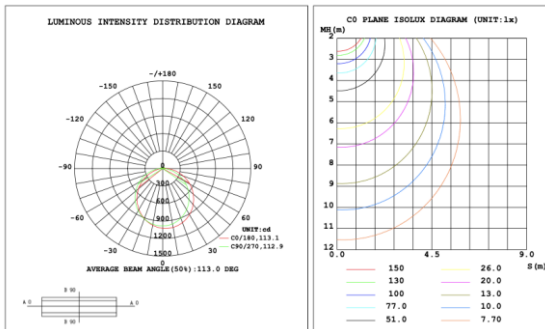

**PHOTOMETRIC: Direct Illumination**

**SB-D101A20WSZ 15.75" 20W @ 4000K**

**SB-D101A30WSZ 23.62" 30W @ 4000K**

**SB-D101A40WSZ 31.50" 40W @ 4000K**

**SB-D101A50WSZ 39.37" 50W @ 4000K**

**SB-D101A60WSZ 47.24" 60W @ 4000K**