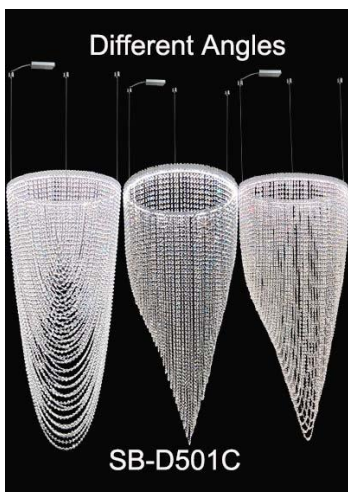

FEATURES

- 5-year limited warranty.
- Ships assembled.
- Illumination direct.
- Extruded aluminum housing up to 71.65", 1 continuous ring without joints.
- Crystal chain body, multiple color options available.
- Fixture delivered lumens per watt ratio up to 60 LPW not including RGBW.
- 10' standard adjustable aircraft cables/power cord adjust by push button grippers, custom length available.
- Can be remote driver mounted or driver concealed within the canopy, can be mounted on sloped ceiling.
- Over 50 lbs fixture must be installed using a U.L. listed outlet box or supported independently of the outlet box.

SPECIFICATIONS

- 90+ CRI.
- Input: 100-277V, 50/60Hz.
- 1-10V dimming standard, ELV / TRIAC, Dali, DMX, ZigBee available.
- UL listed, suitable for dry location. (BAA) Buy American compliant.
- Built in color temperature selectable. Choose from 3000K/3500K/4000K Or 2700K/3500K/4000K. Custom color temperatures. lumen outputs, RGBW, Tunable White available.

PARTS PACKED WITH STANDARD FIXTURE

- Plastic Anchors, Screws, Wire Connectors
- CCT Selector Switch