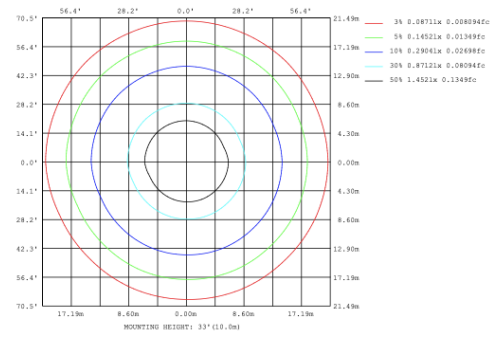

### RGBW COLOR EXAMPLES

[SEE VIDEO](#)

**DIMENSIONS & WEIGHTS: Canopy Size for ZigBee & DMX: 15.75" x 2.76"**

**SB-D501A Canopy mount with direct lighting.**

**SB-D501A Canopy mount with direct lighting.**

**SB-D501B Canopy mount with accent ring, direct lighting.**

**SB-D501B Canopy mount with accent ring, direct lighting.**

**SB-D501C Remote driver with cables fixed directly to the ceiling, direct lighting.**  
(Driver box size: L10.83" X W3.78" X H1.81")

**PHOTOMETRIC: Direct Illumination**

**SB-D101A20WSZ 15.75" 20W @ 4000K**

**SB-D101A30WSZ 23.62" 30W @ 4000K**

**SB-D101A40WSZ 31.50" 40W @ 4000K**

**SB-D101A50WSZ 39.37" 50W @ 4000K**

**SB-D101A60WSZ 47.24" 60W @ 4000K**