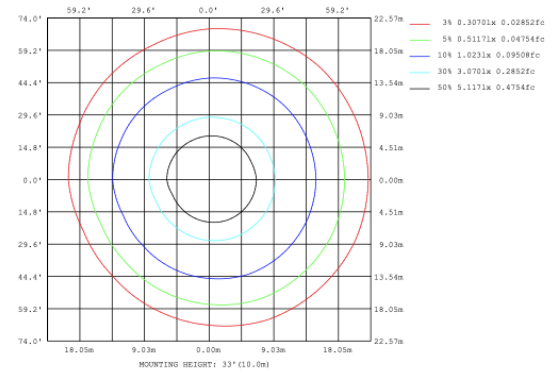

**PHOTOMETRIC: Direct Illumination**

**SB-D101A20WSZ 15.75" 20W @ 4000K**

**SB-D101A30WSZ 23.62" 30W @ 4000K**

**SB-D101A40WSZ 31.50" 40W @ 4000K**

**SB-D101A50WSZ 39.37" 50W @ 4000K**

**SB-D101A60WSZ 47.24" 60W @ 4000K**