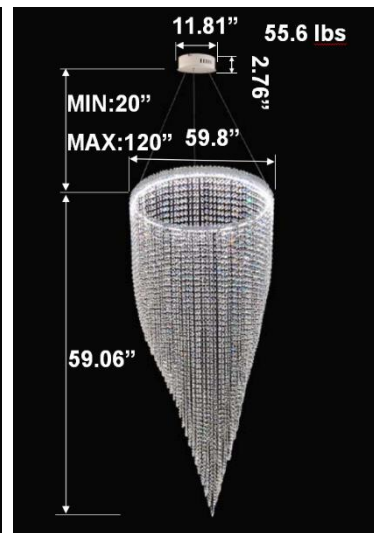

### FEATURES

- 5-year limited warranty.
- Ships assembled.
- Illumination direct.
- Extruded aluminum housing up to 71.65", 1 continuous ring without joints.
- Crystal chain body, multiple color options available.
- Fixture delivered lumens per watt ratio up to 60 LPW not including RGBW.
- 10' standard adjustable aircraft cables/power cord adjust by push button grippers, custom length available.
- Can be remote driver mounted or driver concealed within the canopy, can be mounted on sloped ceiling.
- Over 50 lbs fixture must be installed using a U.L. listed outlet box or supported independently of the outlet box.

### RGBW COLOR EXAMPLES

[SEE VIDEO](#)

**DIMENSIONS & WEIGHTS: Canopy Size for ZigBee & DMX: 15.75" x 2.76"**

**SB-D501A Canopy mount with direct lighting.**

**SB-D501A Canopy mount with direct lighting.**

**SB-D501B Canopy mount with accent ring, direct lighting.**

**SB-D501B Canopy mount with accent ring, direct lighting.**

**SB-D501C Remote driver with cables fixed directly to the ceiling, direct lighting.**  
(Driver box size: L10.83" X W3.78" X H1.81")