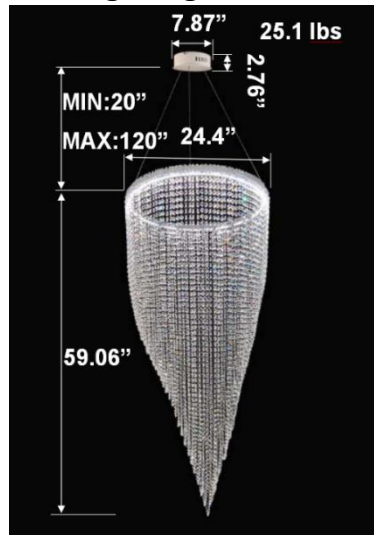

### FEATURES

- 5-year limited warranty.
- Ships assembled.
- Illumination direct.
- Extruded aluminum housing up to 71.65", 1 continuous ring without joints.
- Crystal chain body, multiple color options available.
- Fixture delivered lumens per watt ratio up to 60 LPW not including RGBW.
- 10' standard adjustable aircraft cables/power cord adjust by push button grippers, custom length available.
- Can be remote driver mounted or driver concealed within the canopy, can be mounted on sloped ceiling.
- Over 50 lbs fixture must be installed using a U.L. listed outlet box or supported independently of the outlet box.

### RGBW COLOR EXAMPLES

[SEE VIDEO](#)

**DIMENSIONS & WEIGHTS: Canopy Size for ZigBee & DMX: 15.75" x 2.76"**

**SB-D501A Canopy mount with direct lighting.**

**SB-D501A Canopy mount with direct lighting.**