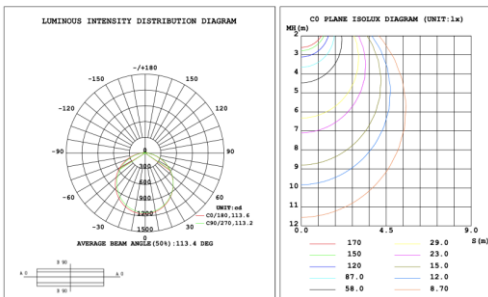

SB-D101A70WSZ 59.06" 70W @ 4000K