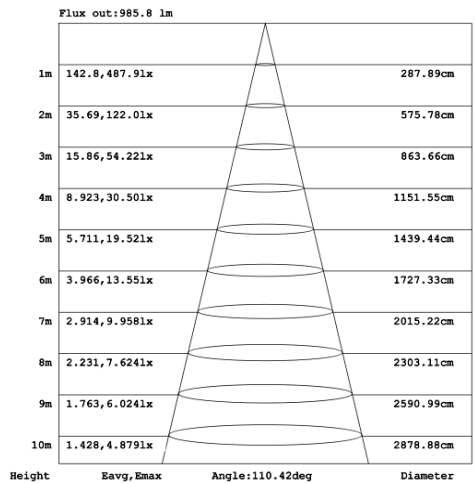

### RGBW COLOR EXAMPLES

[SEE VIDEO](#)

**DIMENSIONS & WEIGHTS: Canopy Size for ZigBee & DMX: 15.75" x 2.76"**

**SB-D501A Canopy mount with direct lighting.**

**SB-D501A Canopy mount with direct lighting.**

**SB-D501B Canopy mount with accent ring, direct lighting.**

**SB-D501B Canopy mount with accent ring, direct lighting.**

**SB-D501C Remote driver with cables fixed directly to the ceiling, direct lighting.**  
(Driver box size: L10.83" X W3.78" X H1.81")

**PHOTOMETRIC: Direct Illumination**

**SB-D101A20WSZ 15.75" 20W @ 4000K**

**SB-D101A30WSZ 23.62" 30W @ 4000K**

**SB-D101A40WSZ 31.50" 40W @ 4000K**

**SB-D101A50WSZ 39.37" 50W @ 4000K**

**SB-D101A60WSZ 47.24" 60W @ 4000K**