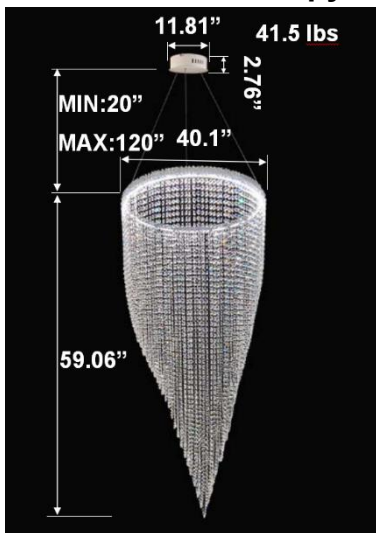

### RGBW COLOR EXAMPLES

[SEE VIDEO](#)

**DIMENSIONS & WEIGHTS: Canopy Size for ZigBee & DMX: 15.75" x 2.76"**

**SB-D501A Canopy mount with direct lighting.**

**SB-D501A Canopy mount with direct lighting.**