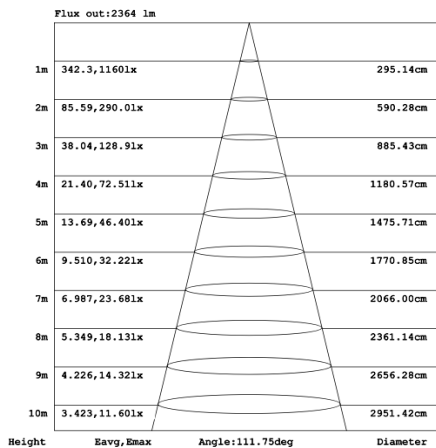

SB-D101A70WSZ 59.06" 70W @ 4000K