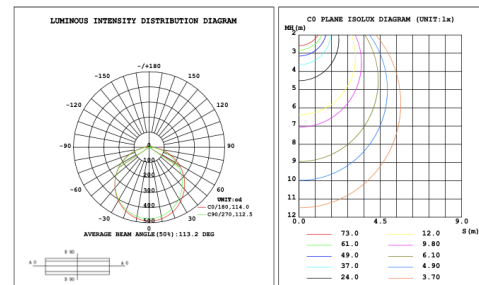

### RGBW COLOR EXAMPLES

[SEE VIDEO](#)

**DIMENSIONS & WEIGHTS: Canopy Size for ZigBee & DMX: 15.75" x 2.76"**

**SB-D501A Canopy mount with direct lighting.**

**SB-D501A Canopy mount with direct lighting.**

**SB-D501B Canopy mount with accent ring, direct lighting.**

**SB-D501B Canopy mount with accent ring, direct lighting.**

**SB-D501C Remote driver with cables fixed directly to the ceiling, direct lighting.**  
(Driver box size: L10.83" X W3.78" X H1.81")

**PHOTOMETRIC: Direct Illumination**

**SB-D101A20WSZ 15.75" 20W @ 4000K**

**SB-D101A30WSZ 23.62" 30W @ 4000K**

**SB-D101A40WSZ 31.50" 40W @ 4000K**

**SB-D101A50WSZ 39.37" 50W @ 4000K**

**SB-D101A60WSZ 47.24" 60W @ 4000K**