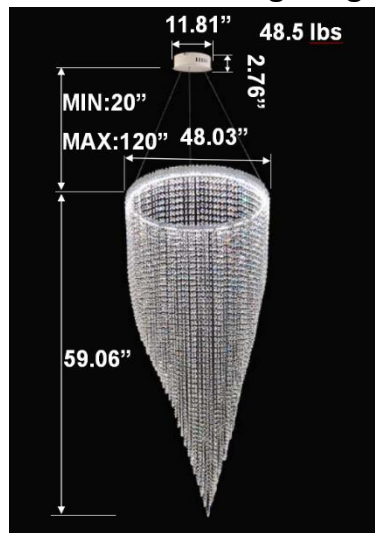

### FEATURES

- 5-year limited warranty.
- Ships assembled.
- Illumination direct.
- Extruded aluminum housing up to 71.65", 1 continuous ring without joints.
- Crystal chain body, multiple color options available.
- Fixture delivered lumens per watt ratio up to 60 LPW not including RGBW.
- 10' standard adjustable aircraft cables/power cord adjust by push button grippers, custom length available.
- Can be remote driver mounted or driver concealed within the canopy, can be mounted on sloped ceiling.
- Over 50 lbs fixture must be installed using a U.L. listed outlet box or supported independently of the outlet box.

### RGBW COLOR EXAMPLES

[SEE VIDEO](#)

**DIMENSIONS & WEIGHTS: Canopy Size for ZigBee & DMX: 15.75" x 2.76"**

**SB-D501A Canopy mount with direct lighting.**

**SB-D501A Canopy mount with direct lighting.**

**SB-D501B Canopy mount with accent ring, direct lighting.**

**SB-D501B Canopy mount with accent ring, direct lighting.**

**SB-D501C Remote driver with cables fixed directly to the ceiling, direct lighting.**  
(Driver box size: L10.83" X W3.78" X H1.81")