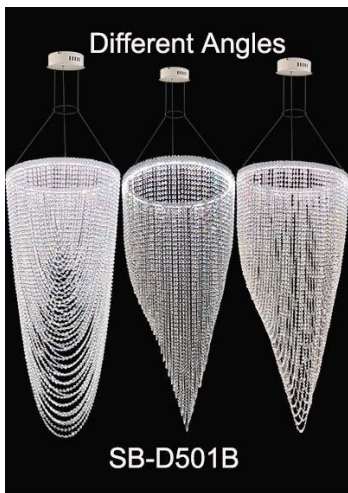

FEATURES

- 5-year limited warranty.
- Ships assembled.
- Illumination direct.
- Extruded aluminum housing up to 71.65", 1 continuous ring without joints.
- Crystal chain body, multiple color options available.
- Fixture delivered lumens per watt ratio up to 60 LPW not including RGBW.
- 10' standard adjustable aircraft cables/power cord adjust by push button grippers, custom length available.
- Can be remote driver mounted or driver concealed within the canopy, can be mounted on sloped ceiling.
- Over 50 lbs fixture must be installed using a U.L. listed outlet box or supported independently of the outlet box.

SPECIFICATIONS

- 90+ CRI.
- Input: 100-277V, 50/60Hz.
- 1-10V dimming standard, ELV / TRIAC, Dali, DMX, ZigBee available.
- UL listed, suitable for dry location. (BAA) Buy American compliant.
- Built in color temperature selectable. Choose from 3000K/3500K/4000K Or 2700K/3500K/4000K. Custom color temperatures. lumen outputs, RGBW, Tunable White available.

PARTS PACKED WITH STANDARD FIXTURE

- Plastic Anchors, Screws, Wire Connectors
- CCT Selector Switch