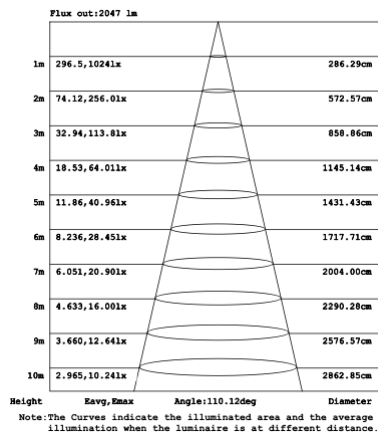

### RGBW COLOR EXAMPLES

[SEE VIDEO](#)

**DIMENSIONS & WEIGHTS: Canopy Size for ZigBee & DMX: 15.75" x 2.76"**

**SB-D501A Canopy mount with direct lighting.**

**SB-D501A Canopy mount with direct lighting.**

**SB-D501B Canopy mount with accent ring, direct lighting.**

**SB-D501B Canopy mount with accent ring, direct lighting.**

**SB-D501C Remote driver with cables fixed directly to the ceiling, direct lighting.**  
(Driver box size: L10.83" X W3.78" X H1.81")

**PHOTOMETRIC: Direct Illumination**

**SB-D101A20WSZ 15.75" 20W @ 4000K**

**SB-D101A30WSZ 23.62" 30W @ 4000K**

**SB-D101A40WSZ 31.50" 40W @ 4000K**

**SB-D101A50WSZ 39.37" 50W @ 4000K**

**SB-D101A60WSZ 47.24" 60W @ 4000K**