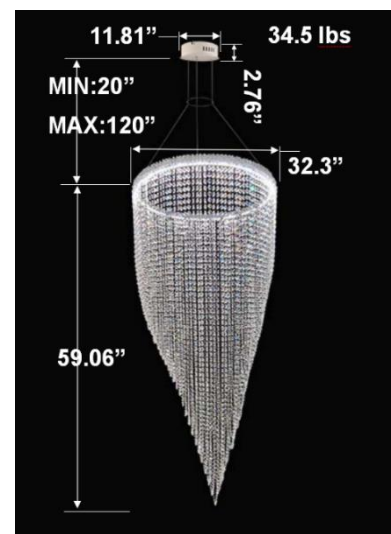

SB-D501B Canopy mount with accent ring, direct lighting.