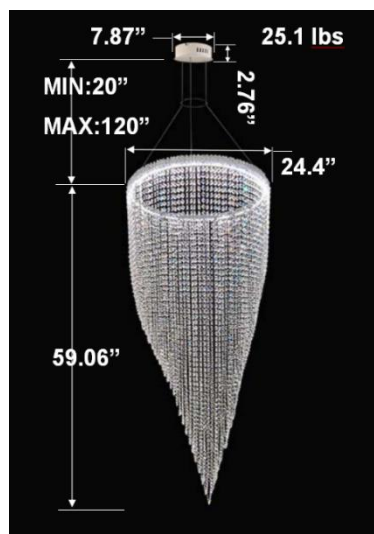

SB-D501B Canopy mount with accent ring, direct lighting.