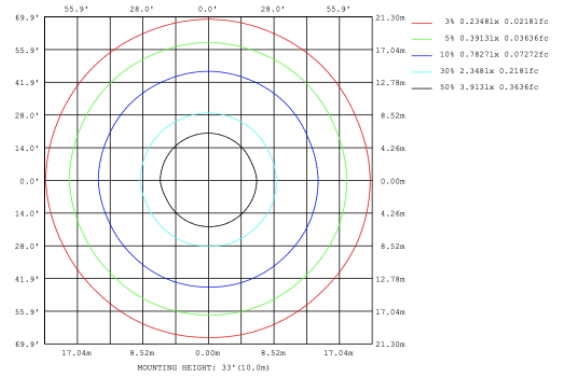

### RGBW COLOR EXAMPLES

[SEE VIDEO](#)

**DIMENSIONS & WEIGHTS: Canopy Size for ZigBee & DMX: 15.75" x 2.76"**

**SB-D501A Canopy mount with direct lighting.**

**SB-D501A Canopy mount with direct lighting.**

**PHOTOMETRIC: Direct Illumination**

**SB-D101A20WSZ 15.75" 20W @ 4000K**

**SB-D101A30WSZ 23.62" 30W @ 4000K**

**SB-D101A40WSZ 31.50" 40W @ 4000K**

**SB-D101A50WSZ 39.37" 50W @ 4000K**

**SB-D101A60WSZ 47.24" 60W @ 4000K**