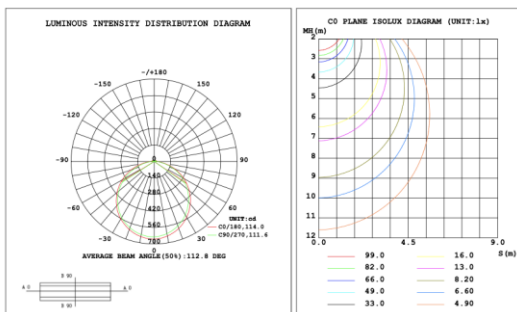

### RGBW COLOR EXAMPLES

[SEE VIDEO](#)

**DIMENSIONS & WEIGHTS: Canopy Size for ZigBee & DMX: 15.75" x 2.76"**

**SB-D501A Canopy mount with direct lighting.**

**SB-D501A Canopy mount with direct lighting.**

**PHOTOMETRIC: Direct Illumination**

**SB-D101A20WSZ 15.75" 20W @ 4000K**

**SB-D101A30WSZ 23.62" 30W @ 4000K**

**SB-D101A40WSZ 31.50" 40W @ 4000K**

**SB-D101A50WSZ 39.37" 50W @ 4000K**

**SB-D101A60WSZ 47.24" 60W @ 4000K**