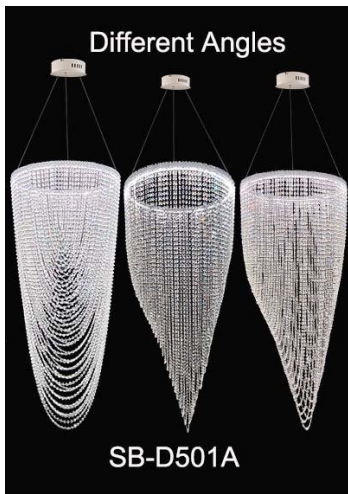

FEATURES

- 5-year limited warranty.
- Ships assembled.
- Illumination direct.
- Extruded aluminum housing up to 71.65", 1 continuous ring without joints.
- Crystal chain body, multiple color options available.
- Fixture delivered lumens per watt ratio up to 60 LPW not including RGBW.
- 10' standard adjustable aircraft cables/power cord adjust by push button grippers, custom length available.
- Can be remote driver mounted or driver concealed within the canopy, can be mounted on sloped ceiling.
- Over 50 lbs fixture must be installed using a U.L. listed outlet box or supported independently of the outlet box.

SPECIFICATIONS

- 90+ CRI.
- Input: 100-277V, 50/60Hz.
- 1-10V dimming standard, ELV / TRIAC, Dali, DMX, ZigBee available.
- UL listed, suitable for dry location. (BAA) Buy American compliant.
- Built in color temperature selectable. Choose from 3000K/3500K/4000K Or 2700K/3500K/4000K. Custom color temperatures. lumen outputs, RGBW, Tunable White available.

PARTS PACKED WITH STANDARD FIXTURE

- Plastic Anchors, Screws, Wire Connectors
- CCT Selector Switch