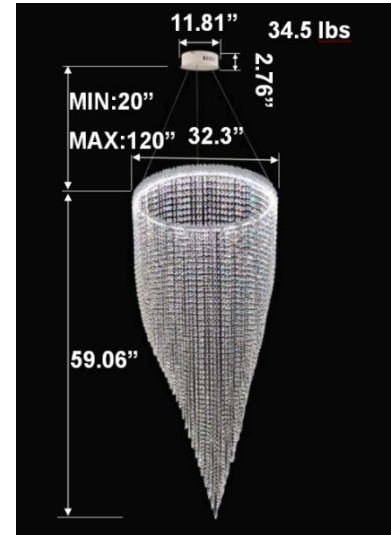

### RGBW COLOR EXAMPLES

[SEE VIDEO](#)

**DIMENSIONS & WEIGHTS: Canopy Size for ZigBee & DMX: 15.75" x 2.76"**

**SB-D501A Canopy mount with direct lighting.**

**SB-D501A Canopy mount with direct lighting.**