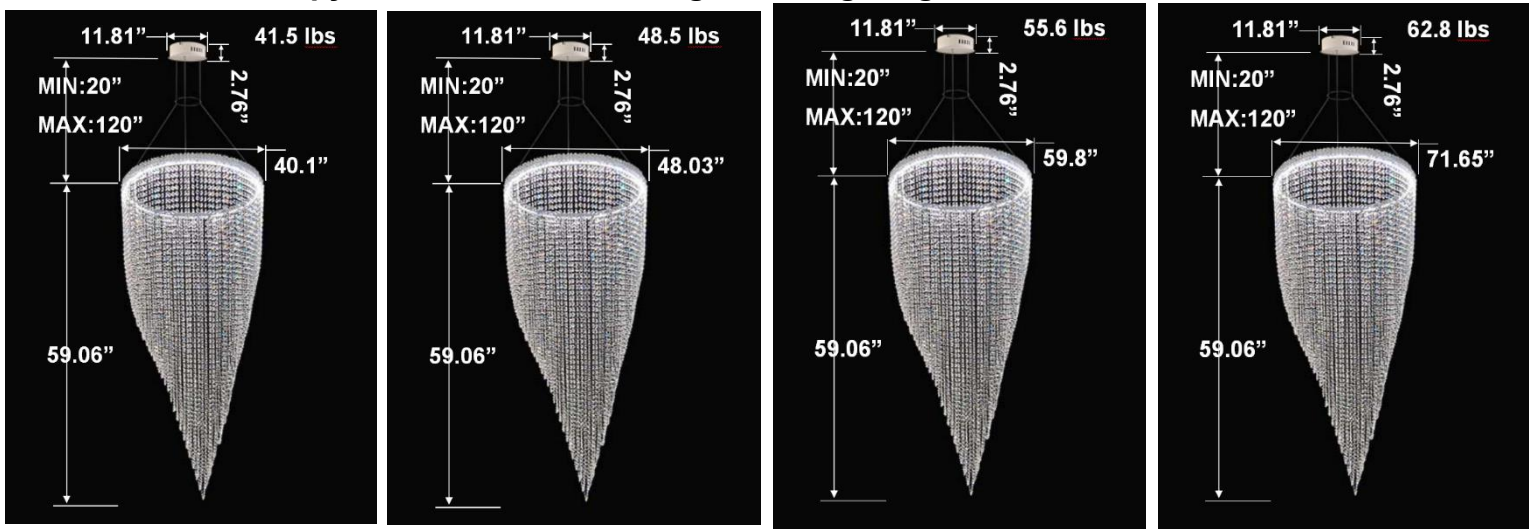

### FEATURES

- 5-year limited warranty.
- Ships assembled.
- Illumination direct.
- Extruded aluminum housing up to 71.65", 1 continuous ring without joints.
- Crystal chain body, multiple color options available.
- Fixture delivered lumens per watt ratio up to 60 LPW not including RGBW.
- 10' standard adjustable aircraft cables/power cord adjust by push button grippers, custom length available.
- Can be remote driver mounted or driver concealed within the canopy, can be mounted on sloped ceiling.
- Over 50 lbs fixture must be installed using a U.L. listed outlet box or supported independently of the outlet box.

### RGBW COLOR EXAMPLES

[SEE VIDEO](#)

**DIMENSIONS & WEIGHTS: Canopy Size for ZigBee & DMX: 15.75" x 2.76"**

**SB-D501A Canopy mount with direct lighting.**

**SB-D501A Canopy mount with direct lighting.**

**SB-D501B Canopy mount with accent ring, direct lighting.**

**SB-D501B Canopy mount with accent ring, direct lighting.**

**SB-D501C Remote driver with cables fixed directly to the ceiling, direct lighting.**  
(Driver box size: L10.83" X W3.78" X H1.81")