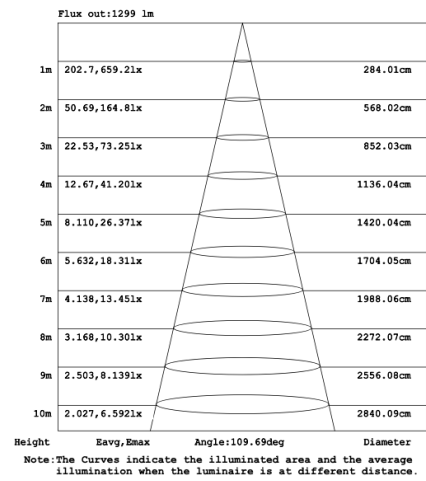

### RGBW COLOR EXAMPLES

[SEE VIDEO](#)

**DIMENSIONS & WEIGHTS: Canopy Size for ZigBee & DMX: 15.75" x 2.76"**

**SB-D501A Canopy mount with direct lighting.**

**SB-D501A Canopy mount with direct lighting.**

**PHOTOMETRIC: Direct Illumination**

**SB-D101A20WSZ 15.75" 20W @ 4000K**

**SB-D101A30WSZ 23.62" 30W @ 4000K**

**SB-D101A40WSZ 31.50" 40W @ 4000K**

**SB-D101A50WSZ 39.37" 50W @ 4000K**

**SB-D101A60WSZ 47.24" 60W @ 4000K**