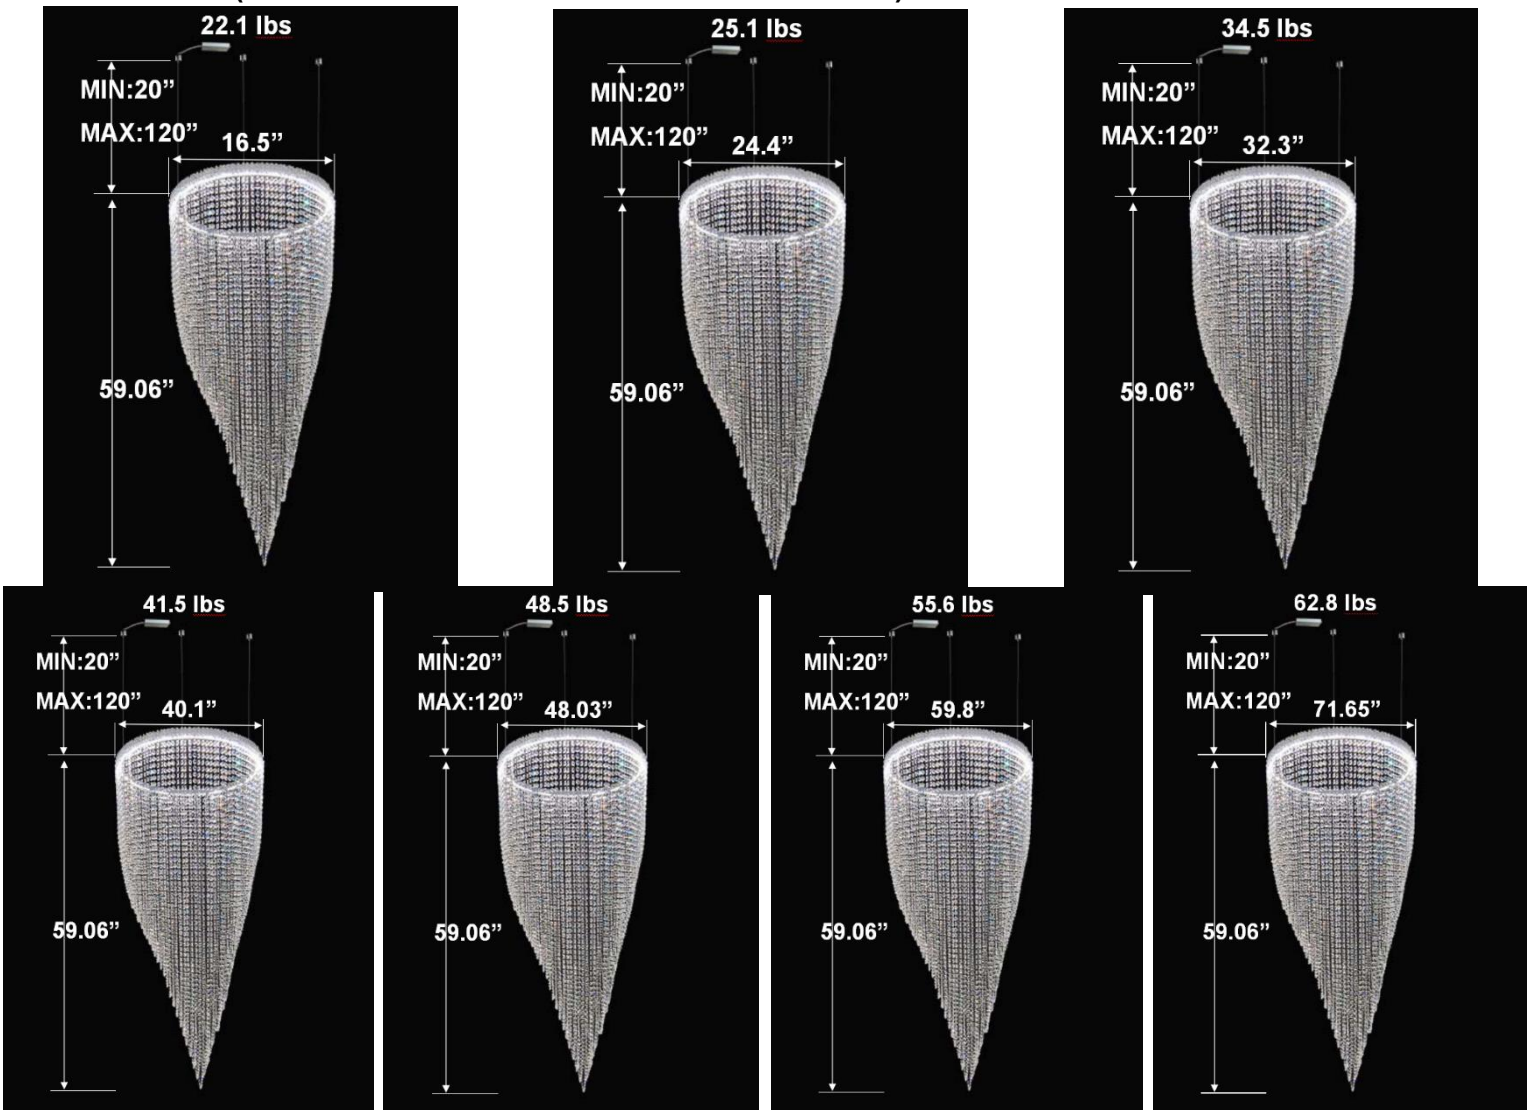

### RGBW COLOR EXAMPLES

[SEE VIDEO](#)

**DIMENSIONS & WEIGHTS: Canopy Size for ZigBee & DMX: 15.75" x 2.76"**

**SB-D501A Canopy mount with direct lighting.**

**SB-D501A Canopy mount with direct lighting.**

**SB-D501B Canopy mount with accent ring, direct lighting.**

**SB-D501B Canopy mount with accent ring, direct lighting.**

**SB-D501C Remote driver with cables fixed directly to the ceiling, direct lighting.**  
(Driver box size: L10.83" X W3.78" X H1.81")

**PHOTOMETRIC: Direct Illumination**

**SB-D101A20WSZ 15.75" 20W @ 4000K**

**SB-D101A30WSZ 23.62" 30W @ 4000K**

**SB-D101A40WSZ 31.50" 40W @ 4000K**

**SB-D101A50WSZ 39.37" 50W @ 4000K**

**SB-D101A60WSZ 47.24" 60W @ 4000K**