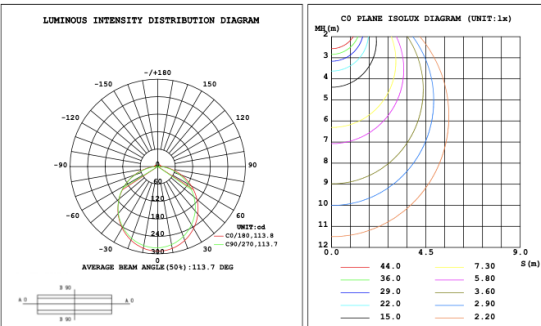

### RGBW COLOR EXAMPLES

[SEE VIDEO](#)

**DIMENSIONS & WEIGHTS: Canopy Size for ZigBee & DMX: 15.75" x 2.76"**

**SB-D501A Canopy mount with direct lighting.**

**SB-D501A Canopy mount with direct lighting.**

**SB-D501B Canopy mount with accent ring, direct lighting.**

**SB-D501B Canopy mount with accent ring, direct lighting.**

**SB-D501C Remote driver with cables fixed directly to the ceiling, direct lighting.**  
(Driver box size: L10.83" X W3.78" X H1.81")

**PHOTOMETRIC: Direct Illumination**

**SB-D101A20WSZ 15.75" 20W @ 4000K**

**SB-D101A30WSZ 23.62" 30W @ 4000K**

**SB-D101A40WSZ 31.50" 40W @ 4000K**

**SB-D101A50WSZ 39.37" 50W @ 4000K**

**SB-D101A60WSZ 47.24" 60W @ 4000K**