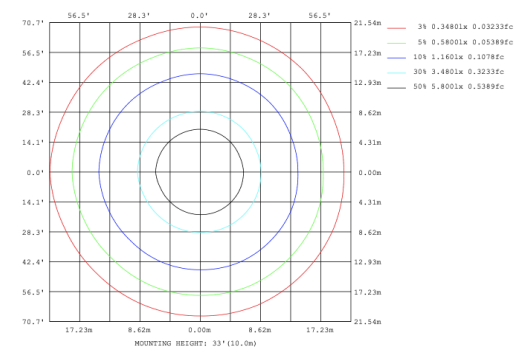

SB-D101A70WSZ 59.06" 70W @ 4000K