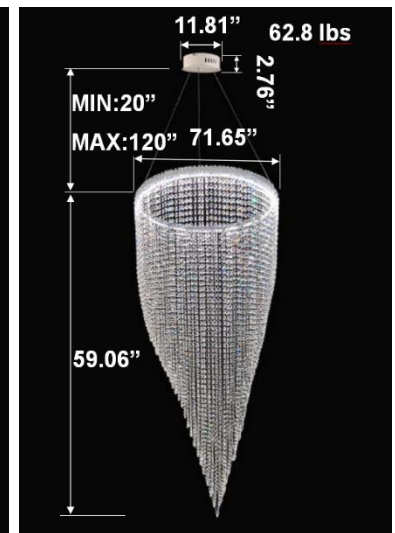

### RGBW COLOR EXAMPLES

[SEE VIDEO](#)

**DIMENSIONS & WEIGHTS: Canopy Size for ZigBee & DMX: 15.75" x 2.76"**

**SB-D501A Canopy mount with direct lighting.**

**SB-D501A Canopy mount with direct lighting.**