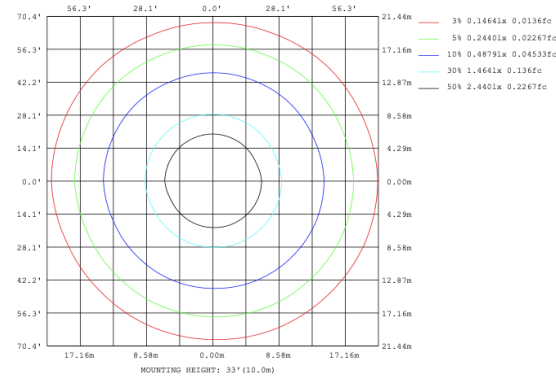

SB-D101A30WSZ 23.62" 30W @ 4000K