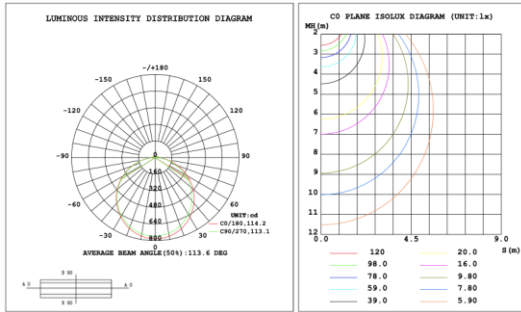

**PHOTOMETRIC: Direct Illumination**

**SB-D101A20WSZ 15.75" 20W @ 4000K**

**SB-D101A30WSZ 23.62" 30W @ 4000K**

**SB-D101A40WSZ 31.50" 40W @ 4000K**

**SB-D101A50WSZ 39.37" 50W @ 4000K**

**SB-D101A60WSZ 47.24" 60W @ 4000K**