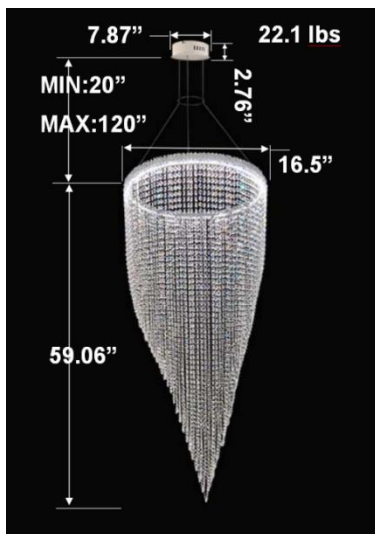

SB-D501B Canopy mount with accent ring, direct lighting.