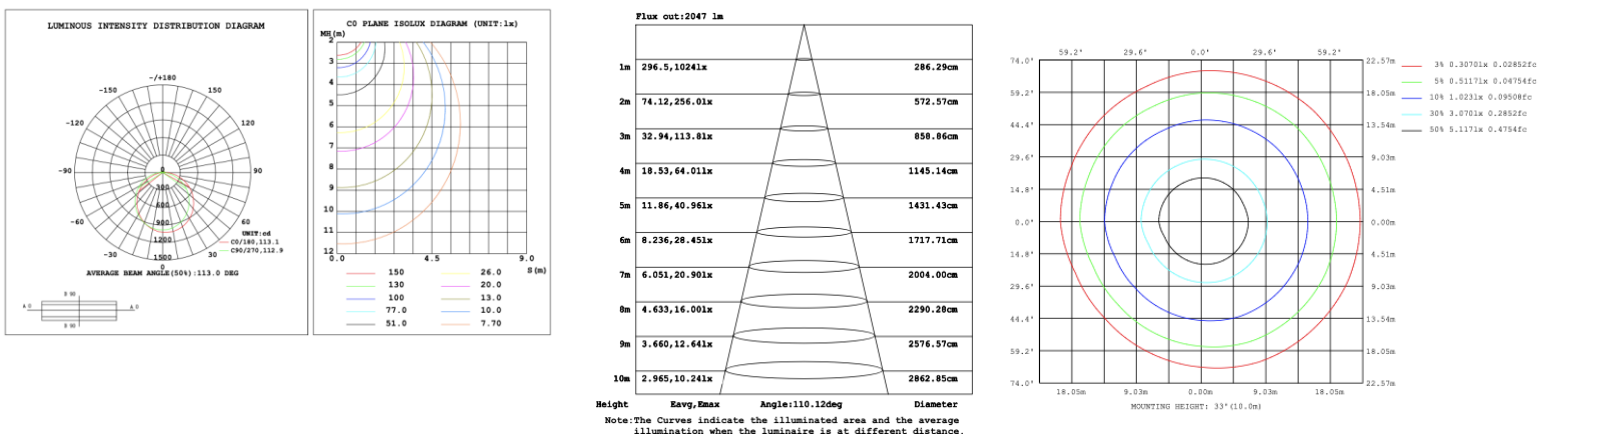

RGBW COLOR EXAMPLES

[SEE VIDEO](#)

DIMENSIONS & WEIGHTS: Canopy Size for ZigBee & DMX: 15.75" x 2.76"

SB-D502A Remote mount with canopy, cables fixed directly to the ceiling, direct lighting.

PHOTOMETRIC: Direct Illumination

SB-D101A20WSZ 15.75" 20W @ 4000K

SB-D101A30WSZ 23.62" 30W @ 4000K

SB-D101A40WSZ 31.50" 40W @ 4000K

SB-D101A50WSZ 39.37" 50W @ 4000K

SB-D101A60WSZ 47.24" 60W @ 4000K

SB-D101A70WSZ 59.06" 70W @ 4000K

SB-D101A80WSZ 70.87" 80W @ 4000K