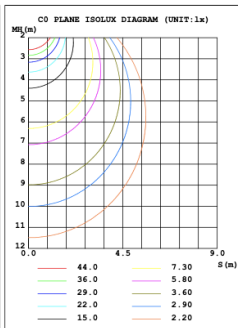

DIMENSIONS & WEIGHTS: Canopy Size for ZigBee & DMX: 15.75" x 2.76"

SB-D502A Remote mount with canopy, cables fixed directly to the ceiling, direct lighting.

PHOTOMETRIC: Direct Illumination

SB-D101A20WSZ 15.75" 20W @ 4000K

SB-D101A30WSZ 23.62" 30W @ 4000K