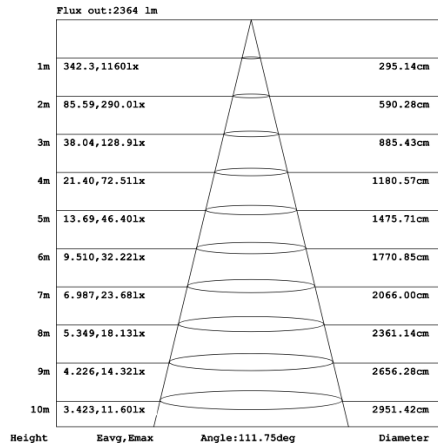

RGBW COLOR EXAMPLES

[SEE VIDEO](#)

DIMENSIONS & WEIGHTS: Canopy Size for ZigBee & DMX: 15.75" x 2.76"

SB-D502A Remote mount with canopy, cables fixed directly to the ceiling, direct lighting.

PHOTOMETRIC: Direct Illumination

SB-D101A20WSZ 15.75" 20W @ 4000K

SB-D101A30WSZ 23.62" 30W @ 4000K

SB-D101A40WSZ 31.50" 40W @ 4000K

SB-D101A50WSZ 39.37" 50W @ 4000K

SB-D101A60WSZ 47.24" 60W @ 4000K

SB-D101A70WSZ 59.06" 70W @ 4000K

SB-D101A80WSZ 70.87" 80W @ 4000K