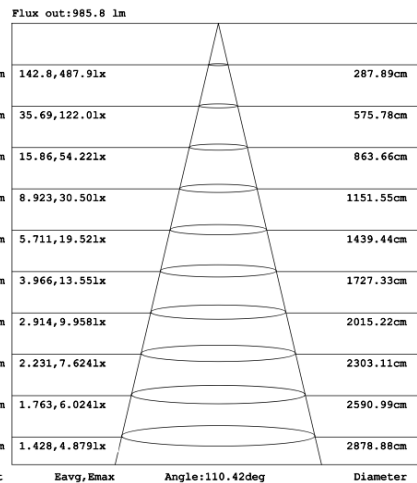

SB-D101A30WSZ 23.62" 30W @ 4000K