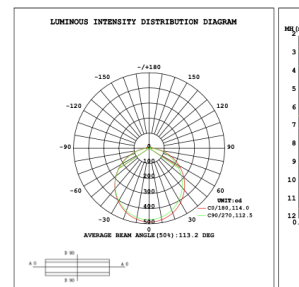

SB-D101A30WSZ 23.62" 30W @ 4000K