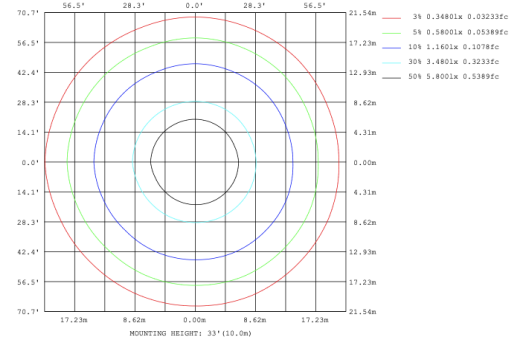

RGBW COLOR EXAMPLES

[SEE VIDEO](#)

DIMENSIONS & WEIGHTS: Canopy Size for ZigBee & DMX: 15.75" x 2.76"

SB-D502A Remote mount with canopy, cables fixed directly to the ceiling, direct lighting.

PHOTOMETRIC: Direct Illumination

SB-D101A20WSZ 15.75" 20W @ 4000K

SB-D101A30WSZ 23.62" 30W @ 4000K

SB-D101A40WSZ 31.50" 40W @ 4000K

SB-D101A50WSZ 39.37" 50W @ 4000K

SB-D101A60WSZ 47.24" 60W @ 4000K

SB-D101A70WSZ 59.06" 70W @ 4000K

SB-D101A80WSZ 70.87" 80W @ 4000K