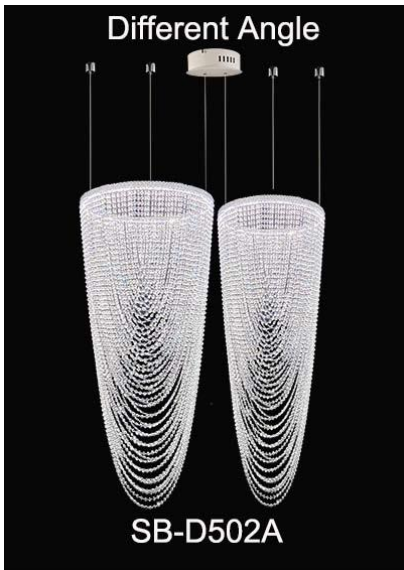

FEATURES

- 5-year limited warranty.
- Ships assembled.
- Illumination direct.
- Extruded aluminum housing up to 71.65", 1 continuous ring without joints.
- Crystal chain body, multiple color options available.
- Fixture delivered lumens per watt ratio up to 60 LPW not including RGBW.
- 10' standard adjustable aircraft cables/power cord adjust by push button grippers, custom length available.
- Can be remote driver mounted or driver concealed within the canopy, can be mounted on sloped ceiling.
- Over 50 lbs fixture must be installed using a U.L. listed outlet box or supported independently of the outlet box.

SPECIFICATIONS

- 90+ CRI.
- Input: 100-277V, 50/60Hz.
- 1-10V dimming standard, ELV / TRIAC, Dali, DMX, ZigBee available.
- UL listed, suitable for dry location. (BAA) Buy American compliant.
- Built in color temperature selectable. Choose from 3000K/3500K/4000K Or 2700K/3500K/4000K. Custom color temperatures. lumen outputs, RGBW, Tunable White available.

PARTS PACKED WITH STANDARD FIXTURE

- Plastic Anchors, Screws, Wire Connectors
- CCT Selector Switch