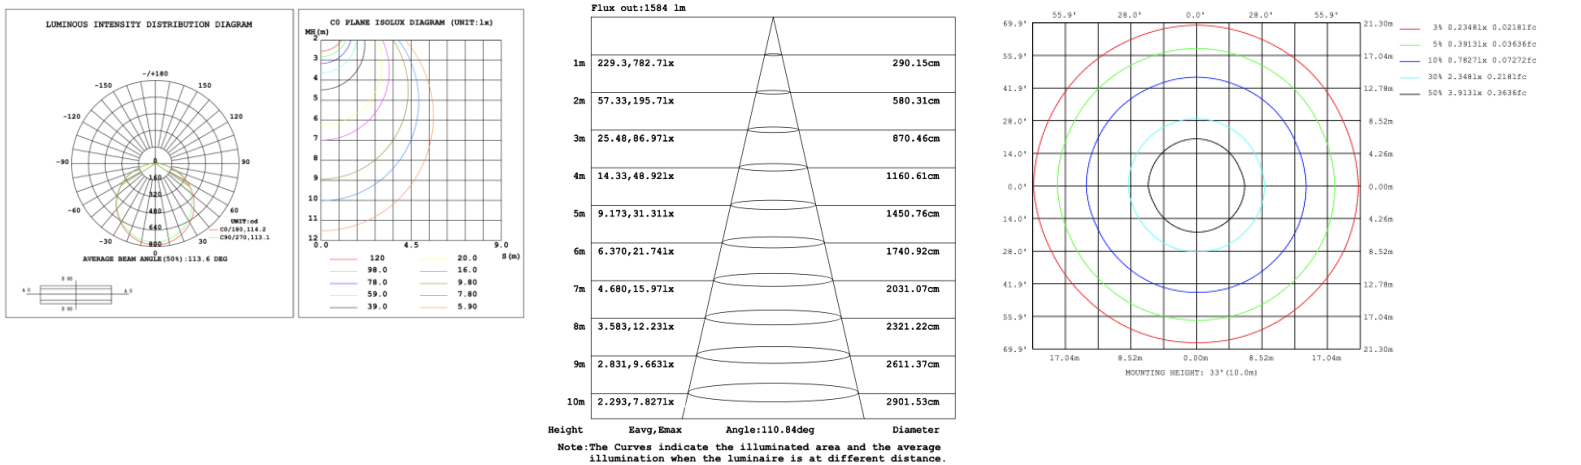

RGBW COLOR EXAMPLES

[SEE VIDEO](#)

DIMENSIONS & WEIGHTS: Canopy Size for ZigBee & DMX: 15.75" x 2.76"

SB-D502A Remote mount with canopy, cables fixed directly to the ceiling, direct lighting.

PHOTOMETRIC: Direct Illumination

SB-D101A20WSZ 15.75" 20W @ 4000K

SB-D101A30WSZ 23.62" 30W @ 4000K

SB-D101A40WSZ 31.50" 40W @ 4000K

SB-D101A50WSZ 39.37" 50W @ 4000K

SB-D101A60WSZ 47.24" 60W @ 4000K

SB-D101A70WSZ 59.06" 70W @ 4000K

SB-D101A80WSZ 70.87" 80W @ 4000K