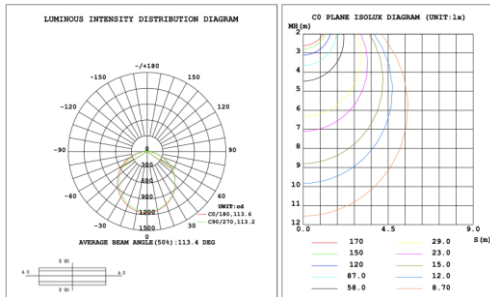

RGBW COLOR EXAMPLES

[SEE VIDEO](#)

DIMENSIONS & WEIGHTS: Canopy Size for ZigBee & DMX: 15.75" x 2.76"

SB-D502A Remote mount with canopy, cables fixed directly to the ceiling, direct lighting.

PHOTOMETRIC: Direct Illumination

SB-D101A20WSZ 15.75" 20W @ 4000K

SB-D101A30WSZ 23.62" 30W @ 4000K

SB-D101A40WSZ 31.50" 40W @ 4000K

SB-D101A50WSZ 39.37" 50W @ 4000K

SB-D101A60WSZ 47.24" 60W @ 4000K

SB-D101A70WSZ 59.06" 70W @ 4000K

SB-D101A80WSZ 70.87" 80W @ 4000K