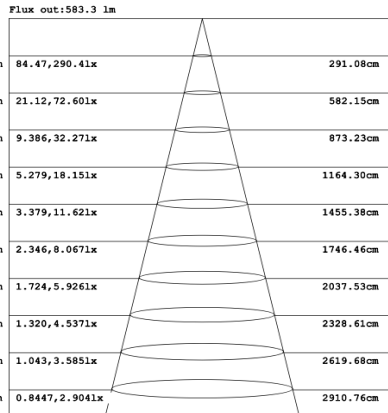

DIMENSIONS & WEIGHTS: Canopy Size for ZigBee & DMX: 15.75" x 2.76"

SB-D502A Remote mount with canopy, cables fixed directly to the ceiling, direct lighting.

PHOTOMETRIC: Direct Illumination

SB-D101A20WSZ 15.75" 20W @ 4000K

SB-D101A30WSZ 23.62" 30W @ 4000K