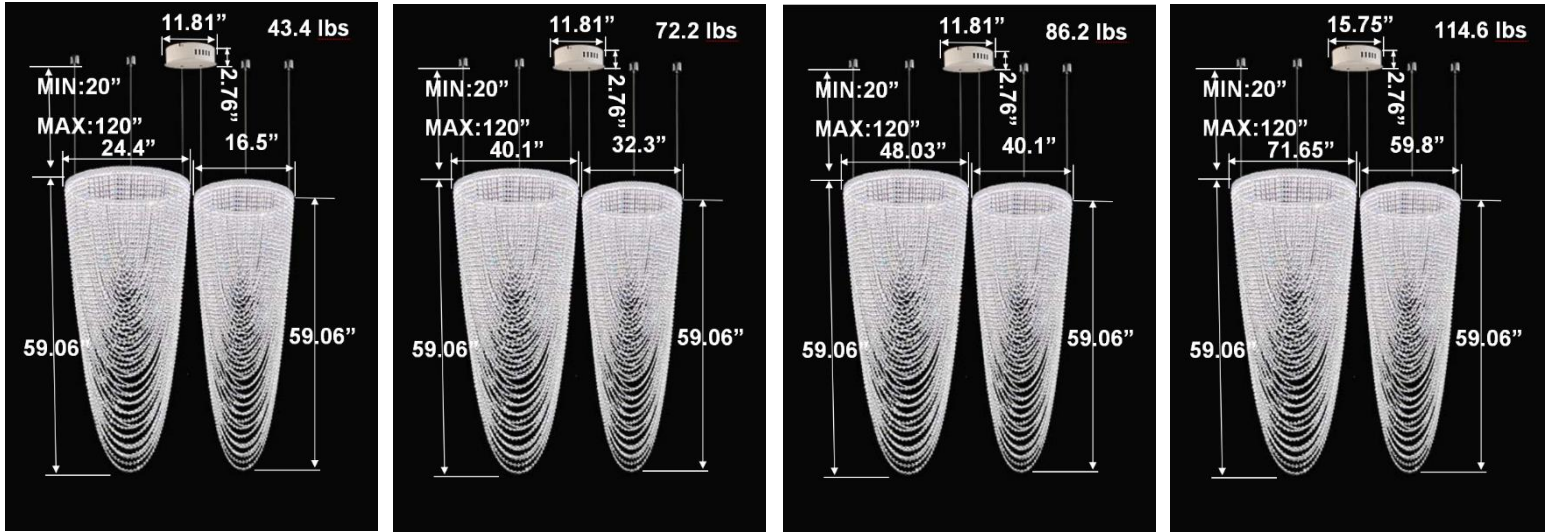

FEATURES

- 5-year limited warranty.
- Ships assembled.
- Illumination direct.
- Extruded aluminum housing up to 71.65", 1 continuous ring without joints.
- Crystal chain body, multiple color options available.
- Fixture delivered lumens per watt ratio up to 60 LPW not including RGBW.
- 10' standard adjustable aircraft cables/power cord adjust by push button grippers, custom length available.
- Can be remote driver mounted or driver concealed within the canopy, can be mounted on sloped ceiling.
- Over 50 lbs fixture must be installed using a U.L. listed outlet box or supported independently of the outlet box.

RGBW COLOR EXAMPLES

[SEE VIDEO](#)

DIMENSIONS & WEIGHTS: Canopy Size for ZigBee & DMX: 15.75" x 2.76"

SB-D502A Remote mount with canopy, cables fixed directly to the ceiling, direct lighting.

PHOTOMETRIC: Direct Illumination