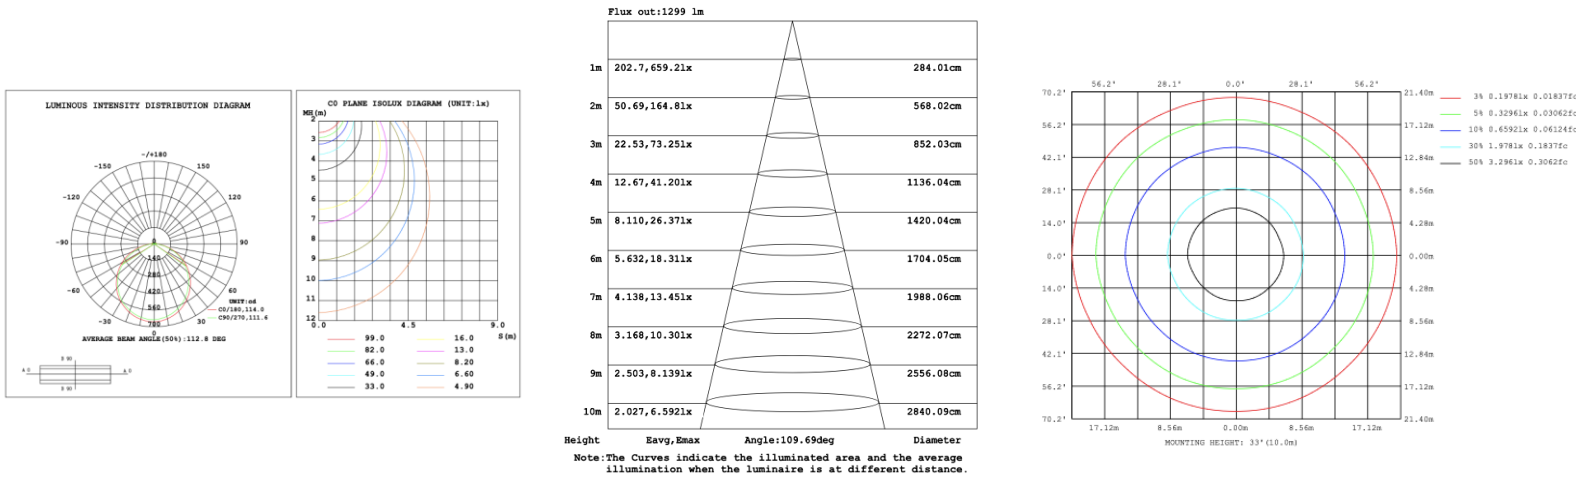

SB-D101A40WSZ 31.50" 40W @ 4000K