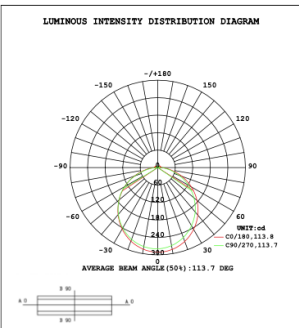

RGBW COLOR EXAMPLES

[SEE VIDEO](#)

DIMENSIONS & WEIGHTS: Canopy Size for ZigBee & DMX: 15.75" x 2.76"

SB-D502A Remote mount with canopy, cables fixed directly to the ceiling, direct lighting.

PHOTOMETRIC: Direct Illumination

SB-D101A20WSZ 15.75" 20W @ 4000K

SB-D101A30WSZ 23.62" 30W @ 4000K

SB-D101A40WSZ 31.50" 40W @ 4000K

SB-D101A50WSZ 39.37" 50W @ 4000K

SB-D101A60WSZ 47.24" 60W @ 4000K

SB-D101A70WSZ 59.06" 70W @ 4000K

SB-D101A80WSZ 70.87" 80W @ 4000K