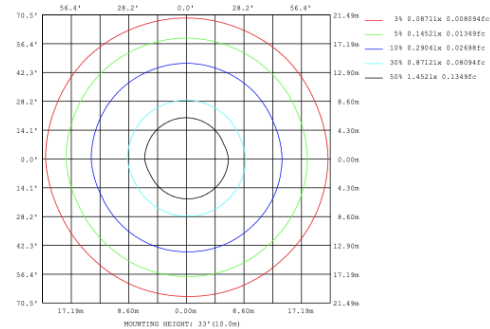

DIMENSIONS & WEIGHTS: Canopy Size for ZigBee & DMX: 15.75" x 2.76"

SB-D502A Remote mount with canopy, cables fixed directly to the ceiling, direct lighting.

PHOTOMETRIC: Direct Illumination

SB-D101A20WSZ 15.75" 20W @ 4000K

SB-D101A30WSZ 23.62" 30W @ 4000K