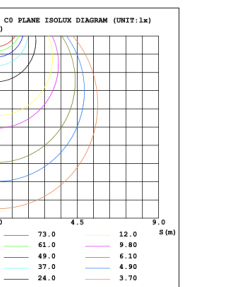

SB-D101A30WSZ 23.62" 30W @ 4000K