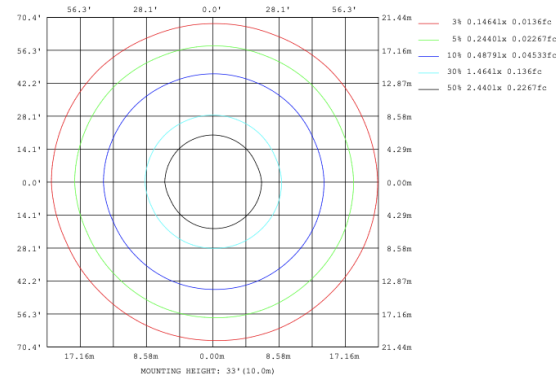

SB-D101A30WSZ 23.62" 30W @ 4000K