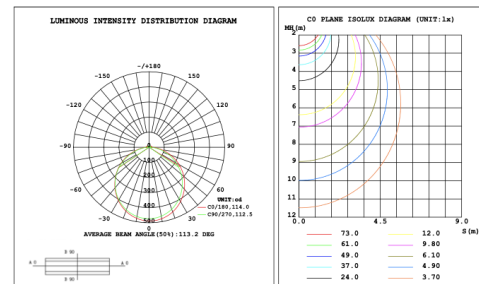

## RGBW COLOR EXAMPLES

[SEE VIDEO](#)

**DIMENSIONS & WEIGHTS: Canopy Size for ZigBee & DMX: 15.75" x 2.76"**

**SB-D203A Remote mount with canopy, cables fixed directly to the ceiling, direct lighting.**

**PHOTOMETRIC: Direct Illumination**

**SB-D101A20WSZ 15.75" 20W @ 4000K**

Flux out: 583.3 lm

Height	Eavg, Emax	Angle: 111.01deg	Diameter
1m	84.47, 290.41lx		291.08cm
2m	21.12, 72.60lx		582.15cm
3m	9.386, 32.27lx		873.23cm
4m	5.279, 18.15lx		1164.30cm
5m	3.379, 11.62lx		1455.38cm
6m	2.346, 8.067lx		1746.46cm
7m	1.724, 5.926lx		2037.53cm
8m	1.320, 4.537lx		2328.61cm
9m	1.043, 3.585lx		2619.68cm
10m	0.8447, 2.904lx		2910.76cm

**SB-D101A30WSZ 23.62" 30W @ 4000K**

Flux out: 985.8 lm

Height	Eavg, Emax	Angle: 110.42deg	Diameter
1m	142.8, 487.91lx		287.89cm
2m	35.69, 122.01lx		575.78cm
3m	15.86, 54.22lx		863.66cm
4m	8.923, 30.50lx		1151.55cm
5m	5.711, 19.52lx		1439.44cm
6m	3.966, 13.55lx		1727.33cm
7m	2.914, 9.958lx		2015.22cm
8m	2.231, 7.624lx		2303.11cm
9m	1.763, 6.024lx		2590.99cm
10m	1.428, 4.879lx		2878.88cm

**SB-D101A40WSZ 31.50" 40W @ 4000K**

**SB-D101A50WSZ 39.37" 50W @ 4000K**

**SB-D101A60WSZ 47.24" 60W @ 4000K**

**SB-D101A70WSZ 59.06" 70W @ 4000K**

Flux out:2364 lm

Height	Eavg, Emax	Angle:111.75deg	Diameter
1m	342.3, 1160lx		295.14cm
2m	85.59, 290.0lx		590.28cm
3m	38.04, 128.9lx		885.43cm
4m	21.40, 72.51lx		1180.57cm
5m	13.69, 46.40lx		1475.71cm
6m	9.510, 32.22lx		1770.85cm
7m	6.987, 23.68lx		2066.00cm
8m	5.349, 18.13lx		2361.14cm
9m	4.226, 14.32lx		2656.28cm
10m	3.423, 11.60lx		2951.42cm