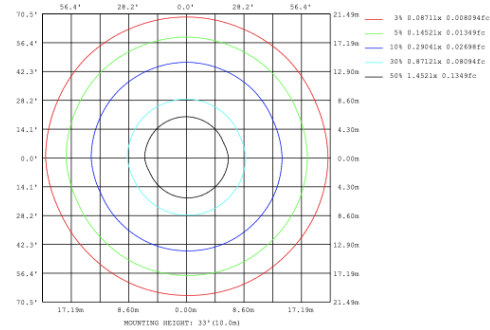

## RGBW COLOR EXAMPLES

[SEE VIDEO](#)

**DIMENSIONS & WEIGHTS: Canopy Size for ZigBee & DMX: 15.75" x 2.76"**

**SB-D203A Remote mount with canopy, cables fixed directly to the ceiling, direct lighting.**

**PHOTOMETRIC: Direct Illumination**

**SB-D101A20WSZ 15.75" 20W @ 4000K**

Flux out: 583.3 lm

Height	Eavg, Emax	Angle: 111.01deg	Diameter
1m	84.47, 290.41lx		291.08cm
2m	21.12, 72.60lx		582.15cm
3m	9.386, 32.27lx		873.23cm
4m	5.279, 18.15lx		1164.30cm
5m	3.379, 11.62lx		1455.38cm
6m	2.346, 8.067lx		1746.46cm
7m	1.724, 5.926lx		2037.53cm
8m	1.320, 4.537lx		2328.61cm
9m	1.043, 3.585lx		2619.68cm
10m	0.8447, 2.904lx		2910.76cm

**SB-D101A30WSZ 23.62" 30W @ 4000K**

Flux out: 985.8 lm

Height	Eavg, Emax	Angle: 110.42deg	Diameter
1m	142.8, 487.91lx		287.89cm
2m	35.69, 122.01lx		575.78cm
3m	15.86, 54.22lx		863.66cm
4m	8.923, 30.50lx		1151.55cm
5m	5.711, 19.52lx		1439.44cm
6m	3.966, 13.55lx		1727.33cm
7m	2.914, 9.958lx		2015.22cm
8m	2.231, 7.624lx		2303.11cm
9m	1.763, 6.024lx		2590.99cm
10m	1.428, 4.879lx		2878.88cm