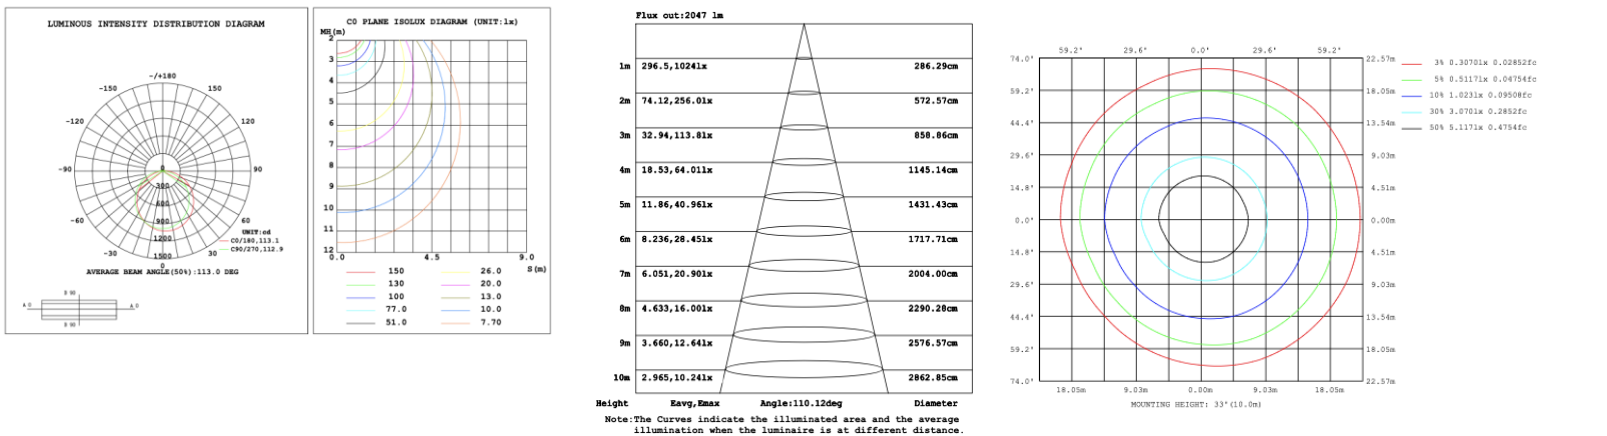

**SB-D101A20WSZ 15.75" 20W @ 4000K**

Flux out: 583.3 lm

Height	Eavg, Emax	Angle: 111.01deg	Diameter
1m	84.47, 290.41lx		291.08cm
2m	21.12, 72.60lx		582.15cm
3m	9.386, 32.27lx		873.23cm
4m	5.279, 18.15lx		1164.30cm
5m	3.379, 11.62lx		1455.38cm
6m	2.346, 8.067lx		1746.46cm
7m	1.724, 5.926lx		2037.53cm
8m	1.320, 4.537lx		2328.61cm
9m	1.043, 3.585lx		2619.68cm
10m	0.8447, 2.904lx		2910.76cm

**SB-D101A30WSZ 23.62" 30W @ 4000K**

Flux out: 985.8 lm

Height	Eavg, Emax	Angle: 110.42deg	Diameter
1m	142.8, 487.91lx		287.89cm
2m	35.69, 122.01lx		575.78cm
3m	15.86, 54.22lx		863.66cm
4m	8.923, 30.50lx		1151.55cm
5m	5.711, 19.52lx		1439.44cm
6m	3.966, 13.55lx		1727.33cm
7m	2.914, 9.958lx		2015.22cm
8m	2.231, 7.624lx		2303.11cm
9m	1.763, 6.024lx		2590.99cm
10m	1.428, 4.879lx		2878.88cm

**SB-D101A40WSZ 31.50" 40W @ 4000K**

**SB-D101A50WSZ 39.37" 50W @ 4000K**

**SB-D101A60WSZ 47.24" 60W @ 4000K**

**SB-D101A70WSZ 59.06" 70W @ 4000K**

Flux out:2364 lm

Height	Eavg, Emax	Angle:111.75deg	Diameter
1m	342.3, 1160lx		295.14cm
2m	85.59, 290.0lx		590.28cm
3m	38.04, 128.9lx		885.43cm
4m	21.40, 72.51lx		1180.57cm
5m	13.69, 46.40lx		1475.71cm
6m	9.510, 32.22lx		1770.85cm
7m	6.987, 23.68lx		2066.00cm
8m	5.349, 18.13lx		2361.14cm
9m	4.226, 14.32lx		2656.28cm
10m	3.423, 11.60lx		2951.42cm

Note: The Curves indicate the illuminated area and the average illumination when the luminaire is at different distance.