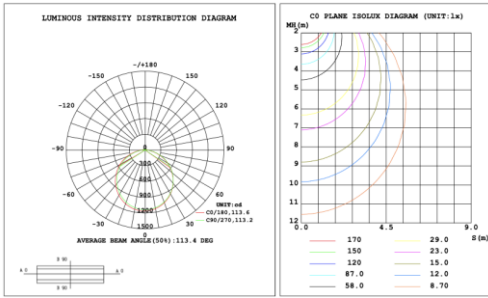

**SB-D101A30WSZ 23.62" 30W @ 4000K**

Flux out: 985.8 lm

Height	Eavg, Emax	Angle: 110.42deg	Diameter
1m	142.8, 487.91lx		287.89cm
2m	35.69, 122.01lx		575.78cm
3m	15.86, 54.22lx		863.66cm
4m	8.923, 30.50lx		1151.55cm
5m	5.711, 19.52lx		1439.44cm
6m	3.966, 13.55lx		1727.33cm
7m	2.914, 9.958lx		2015.22cm
8m	2.231, 7.624lx		2303.11cm
9m	1.763, 6.024lx		2590.99cm
10m	1.428, 4.879lx		2878.88cm

**SB-D101A40WSZ 31.50" 40W @ 4000K**

**SB-D101A50WSZ 39.37" 50W @ 4000K**

**SB-D101A60WSZ 47.24" 60W @ 4000K**

**SB-D101A70WSZ 59.06" 70W @ 4000K**

Flux out:2364 lm

Height	Eavg, Emax	Angle:111.75deg	Diameter
1m	342.3, 1160lx		295.14cm
2m	85.59, 290.0lx		590.28cm
3m	38.04, 128.9lx		885.43cm
4m	21.40, 72.51lx		1180.57cm
5m	13.69, 46.40lx		1475.71cm
6m	9.510, 32.22lx		1770.85cm
7m	6.987, 23.68lx		2066.00cm
8m	5.349, 18.13lx		2361.14cm
9m	4.226, 14.32lx		2656.28cm
10m	3.423, 11.60lx		2951.42cm

**SB-D101A80WSZ 70.87" 80W @ 4000K**

Flux out:2941 lm

Height	Eavg, Emax	Angle:113.14deg	Diameter
1m	394.8, 1394lx		302.99cm
2m	98.70, 348.5lx		605.99cm
3m	43.87, 154.9lx		908.98cm
4m	24.67, 87.12lx		1211.98cm
5m	15.79, 55.76lx		1514.97cm
6m	10.97, 38.72lx		1817.96cm
7m	8.057, 28.45lx		2120.96cm
8m	6.169, 21.78lx		2423.95cm
9m	4.874, 17.21lx		2726.95cm
10m	3.948, 13.94lx		3029.94cm

Note: The Curves indicate the illuminated area and the average illumination when the luminaire is at different distance.