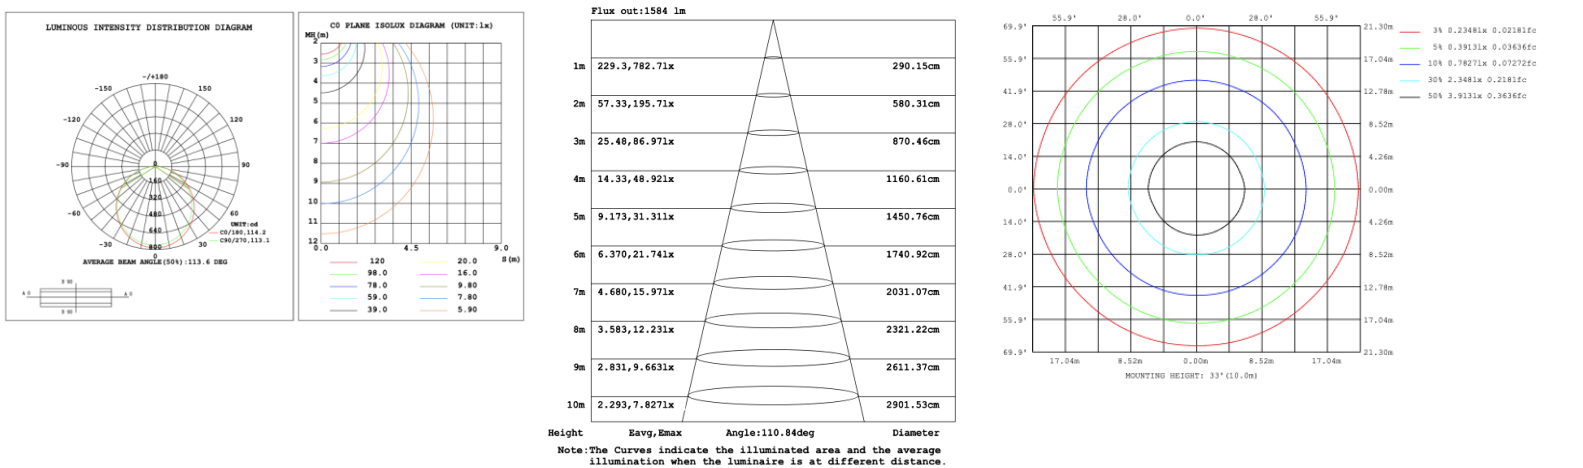

**SB-D101A20WSZ 15.75" 20W @ 4000K**

Flux out: 583.3 lm

Height	Eavg, Emax	Angle: 111.01deg	Diameter
1m	84.47, 290.41lx		291.08cm
2m	21.12, 72.60lx		582.15cm
3m	9.386, 32.27lx		873.23cm
4m	5.279, 18.15lx		1164.30cm
5m	3.379, 11.62lx		1455.38cm
6m	2.346, 8.067lx		1746.46cm
7m	1.724, 5.926lx		2037.53cm
8m	1.320, 4.537lx		2328.61cm
9m	1.043, 3.585lx		2619.68cm
10m	0.8447, 2.904lx		2910.76cm

**SB-D101A30WSZ 23.62" 30W @ 4000K**

Flux out: 985.8 lm

Height	Eavg, Emax	Angle: 110.42deg	Diameter
1m	142.8, 487.91lx		287.89cm
2m	35.69, 122.01lx		575.78cm
3m	15.86, 54.22lx		863.66cm
4m	8.923, 30.50lx		1151.55cm
5m	5.711, 19.52lx		1439.44cm
6m	3.966, 13.55lx		1727.33cm
7m	2.914, 9.958lx		2015.22cm
8m	2.231, 7.624lx		2303.11cm
9m	1.763, 6.024lx		2590.99cm
10m	1.428, 4.879lx		2878.88cm

**SB-D101A40WSZ 31.50" 40W @ 4000K**

**SB-D101A50WSZ 39.37" 50W @ 4000K**

**SB-D101A60WSZ 47.24" 60W @ 4000K**

**SB-D101A70WSZ 59.06" 70W @ 4000K**

Flux out:2364 lm

Height	Eavg, Emax	Angle:111.75deg	Diameter
1m	342.3, 1160lx		295.14cm
2m	85.59, 290.0lx		590.28cm
3m	38.04, 128.9lx		885.43cm
4m	21.40, 72.51lx		1180.57cm
5m	13.69, 46.40lx		1475.71cm
6m	9.510, 32.22lx		1770.85cm
7m	6.987, 23.68lx		2066.00cm
8m	5.349, 18.13lx		2361.14cm
9m	4.226, 14.32lx		2656.28cm
10m	3.423, 11.60lx		2951.42cm

Note: The Curves indicate the illuminated area and the average illumination when the luminaire is at different distance.