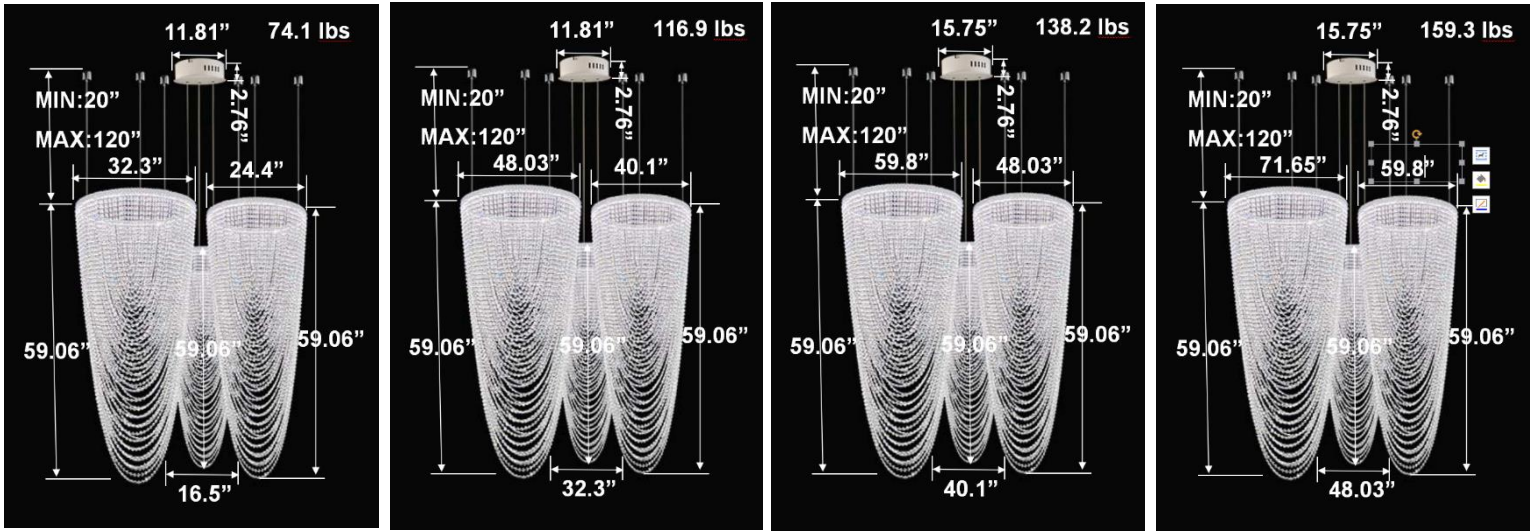

## RGBW COLOR EXAMPLES

[SEE VIDEO](#)

**DIMENSIONS & WEIGHTS: Canopy Size for ZigBee & DMX: 15.75" x 2.76"**

**SB-D203A Remote mount with canopy, cables fixed directly to the ceiling, direct lighting.**

**PHOTOMETRIC: Direct Illumination**

**SB-D101A20WSZ 15.75" 20W @ 4000K**

Flux out: 583.3 lm

Height	Eavg, Emax	Angle: 111.01deg	Diameter
1m	84.47, 290.41lx		291.08cm
2m	21.12, 72.60lx		582.15cm
3m	9.386, 32.27lx		873.23cm
4m	5.279, 18.15lx		1164.30cm
5m	3.379, 11.62lx		1455.38cm
6m	2.346, 8.067lx		1746.46cm
7m	1.724, 5.926lx		2037.53cm
8m	1.320, 4.537lx		2328.61cm
9m	1.043, 3.585lx		2619.68cm
10m	0.8447, 2.904lx		2910.76cm