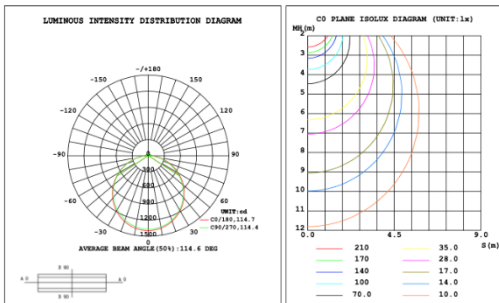

**SB-D101A30WSZ 23.62" 30W @ 4000K**

Flux out: 985.8 lm

Height	Eavg, Emax	Angle: 110.42deg	Diameter
1m	142.8, 487.91lx		287.89cm
2m	35.69, 122.01lx		575.78cm
3m	15.86, 54.22lx		863.66cm
4m	8.923, 30.50lx		1151.55cm
5m	5.711, 19.52lx		1439.44cm
6m	3.966, 13.55lx		1727.33cm
7m	2.914, 9.958lx		2015.22cm
8m	2.231, 7.624lx		2303.11cm
9m	1.763, 6.024lx		2590.99cm
10m	1.428, 4.879lx		2878.88cm

**SB-D101A40WSZ 31.50" 40W @ 4000K**

**SB-D101A50WSZ 39.37" 50W @ 4000K**

**SB-D101A60WSZ 47.24" 60W @ 4000K**

**SB-D101A70WSZ 59.06" 70W @ 4000K**

Flux out:2364 lm

Height	Eavg, Emax	Angle:111.75deg	Diameter
1m	342.3, 1160lx		295.14cm
2m	85.59, 290.0lx		590.28cm
3m	38.04, 128.9lx		885.43cm
4m	21.40, 72.51lx		1180.57cm
5m	13.69, 46.40lx		1475.71cm
6m	9.510, 32.22lx		1770.85cm
7m	6.987, 23.68lx		2066.00cm
8m	5.349, 18.13lx		2361.14cm
9m	4.226, 14.32lx		2656.28cm
10m	3.423, 11.60lx		2951.42cm

**SB-D101A80WSZ 70.87" 80W @ 4000K**

Flux out:2941 lm

Height	Eavg, Emax	Angle:113.14deg	Diameter
1m	394.8, 1394lx		302.99cm
2m	98.70, 348.5lx		605.99cm
3m	43.87, 154.9lx		908.98cm
4m	24.67, 87.12lx		1211.98cm
5m	15.79, 55.76lx		1514.97cm
6m	10.97, 38.72lx		1817.96cm
7m	8.057, 28.45lx		2120.96cm
8m	6.169, 21.78lx		2423.95cm
9m	4.874, 17.21lx		2726.95cm
10m	3.948, 13.94lx		3029.94cm

Note: The Curves indicate the illuminated area and the average illumination when the luminaire is at different distance.