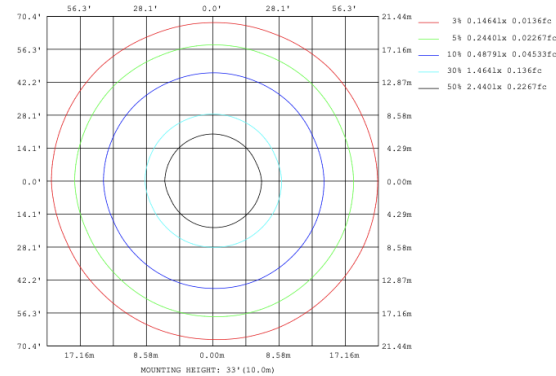

## RGBW COLOR EXAMPLES

[SEE VIDEO](#)

**DIMENSIONS & WEIGHTS: Canopy Size for ZigBee & DMX: 15.75" x 2.76"**

**SB-D203A Remote mount with canopy, cables fixed directly to the ceiling, direct lighting.**

**PHOTOMETRIC: Direct Illumination**

**SB-D101A20WSZ 15.75" 20W @ 4000K**

Flux out: 583.3 lm

Height	Eavg, Emax	Angle: 111.01deg	Diameter
1m	84.47, 290.41lx		291.08cm
2m	21.12, 72.60lx		582.15cm
3m	9.386, 32.27lx		873.23cm
4m	5.279, 18.15lx		1164.30cm
5m	3.379, 11.62lx		1455.38cm
6m	2.346, 8.067lx		1746.46cm
7m	1.724, 5.926lx		2037.53cm
8m	1.320, 4.537lx		2328.61cm
9m	1.043, 3.585lx		2619.68cm
10m	0.8447, 2.904lx		2910.76cm

**SB-D101A30WSZ 23.62" 30W @ 4000K**

Flux out: 985.8 lm

Height	Eavg, Emax	Angle: 110.42deg	Diameter
1m	142.8, 487.91lx		287.89cm
2m	35.69, 122.01lx		575.78cm
3m	15.86, 54.22lx		863.66cm
4m	8.923, 30.50lx		1151.55cm
5m	5.711, 19.52lx		1439.44cm
6m	3.966, 13.55lx		1727.33cm
7m	2.914, 9.958lx		2015.22cm
8m	2.231, 7.624lx		2303.11cm
9m	1.763, 6.024lx		2590.99cm
10m	1.428, 4.879lx		2878.88cm

**SB-D101A40WSZ 31.50" 40W @ 4000K**

**SB-D101A50WSZ 39.37" 50W @ 4000K**

**SB-D101A60WSZ 47.24" 60W @ 4000K**

**SB-D101A70WSZ 59.06" 70W @ 4000K**

Flux out:2364 lm

Height	Eavg, Emax	Angle:111.75deg	Diameter
1m	342.3, 1160lx		295.14cm
2m	85.59, 290.0lx		590.28cm
3m	38.04, 128.9lx		885.43cm
4m	21.40, 72.51lx		1180.57cm
5m	13.69, 46.40lx		1475.71cm
6m	9.510, 32.22lx		1770.85cm
7m	6.987, 23.68lx		2066.00cm
8m	5.349, 18.13lx		2361.14cm
9m	4.226, 14.32lx		2656.28cm
10m	3.423, 11.60lx		2951.42cm