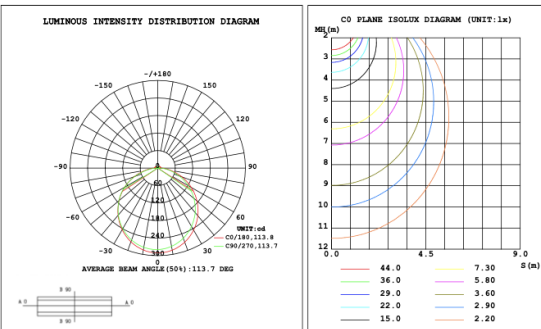

## RGBW COLOR EXAMPLES

[SEE VIDEO](#)

**DIMENSIONS & WEIGHTS: Canopy Size for ZigBee & DMX: 15.75" x 2.76"**

**SB-D203A Remote mount with canopy, cables fixed directly to the ceiling, direct lighting.**

**PHOTOMETRIC: Direct Illumination**

**SB-D101A20WSZ 15.75" 20W @ 4000K**

Flux out: 583.3 lm

Height	Eavg, Emax	Angle: 111.01deg	Diameter
1m	84.47, 290.41lx		291.08cm
2m	21.12, 72.60lx		582.15cm
3m	9.386, 32.27lx		873.23cm
4m	5.279, 18.15lx		1164.30cm
5m	3.379, 11.62lx		1455.38cm
6m	2.346, 8.067lx		1746.46cm
7m	1.724, 5.926lx		2037.53cm
8m	1.320, 4.537lx		2328.61cm
9m	1.043, 3.585lx		2619.68cm
10m	0.8447, 2.904lx		2910.76cm

**SB-D101A30WSZ 23.62" 30W @ 4000K**

Flux out: 985.8 lm

Height	Eavg, Emax	Angle: 110.42deg	Diameter
1m	142.8, 487.91lx		287.89cm
2m	35.69, 122.01lx		575.78cm
3m	15.86, 54.22lx		863.66cm
4m	8.923, 30.50lx		1151.55cm
5m	5.711, 19.52lx		1439.44cm
6m	3.966, 13.55lx		1727.33cm
7m	2.914, 9.958lx		2015.22cm
8m	2.231, 7.624lx		2303.11cm
9m	1.763, 6.024lx		2590.99cm
10m	1.428, 4.879lx		2878.88cm