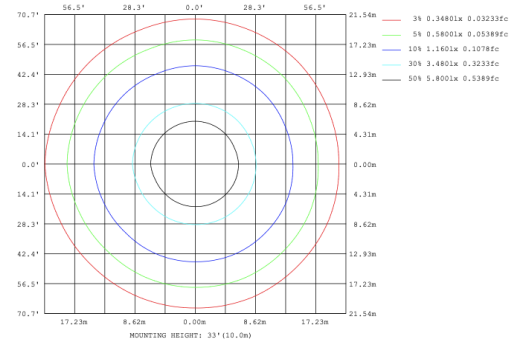

**SB-D101A30WSZ 23.62" 30W @ 4000K**

Flux out: 985.8 lm

Height	Eavg, Emax	Angle: 110.42deg	Diameter
1m	142.8, 487.91lx		287.89cm
2m	35.69, 122.01lx		575.78cm
3m	15.86, 54.22lx		863.66cm
4m	8.923, 30.50lx		1151.55cm
5m	5.711, 19.52lx		1439.44cm
6m	3.966, 13.55lx		1727.33cm
7m	2.914, 9.958lx		2015.22cm
8m	2.231, 7.624lx		2303.11cm
9m	1.763, 6.024lx		2590.99cm
10m	1.428, 4.879lx		2878.88cm

**SB-D101A40WSZ 31.50" 40W @ 4000K**

**SB-D101A50WSZ 39.37" 50W @ 4000K**

**SB-D101A60WSZ 47.24" 60W @ 4000K**

**SB-D101A70WSZ 59.06" 70W @ 4000K**

Flux out:2364 lm

Height	Eavg, Emax	Angle:111.75deg	Diameter
1m	342.3, 1160lx		295.14cm
2m	85.59, 290.0lx		590.28cm
3m	38.04, 128.9lx		885.43cm
4m	21.40, 72.51lx		1180.57cm
5m	13.69, 46.40lx		1475.71cm
6m	9.510, 32.22lx		1770.85cm
7m	6.987, 23.68lx		2066.00cm
8m	5.349, 18.13lx		2361.14cm
9m	4.226, 14.32lx		2656.28cm
10m	3.423, 11.60lx		2951.42cm

**SB-D101A80WSZ 70.87" 80W @ 4000K**

Flux out:2941 lm

Height	Eavg, Emax	Angle:113.14deg	Diameter
1m	394.8, 1394lx		302.99cm
2m	98.70, 348.5lx		605.99cm
3m	43.87, 154.9lx		908.98cm
4m	24.67, 87.12lx		1211.98cm
5m	15.79, 55.76lx		1514.97cm
6m	10.97, 38.72lx		1817.96cm
7m	8.057, 28.45lx		2120.96cm
8m	6.169, 21.78lx		2423.95cm
9m	4.874, 17.21lx		2726.95cm
10m	3.948, 13.94lx		3029.94cm

Note: The Curves indicate the illuminated area and the average illumination when the luminaire is at different distance.