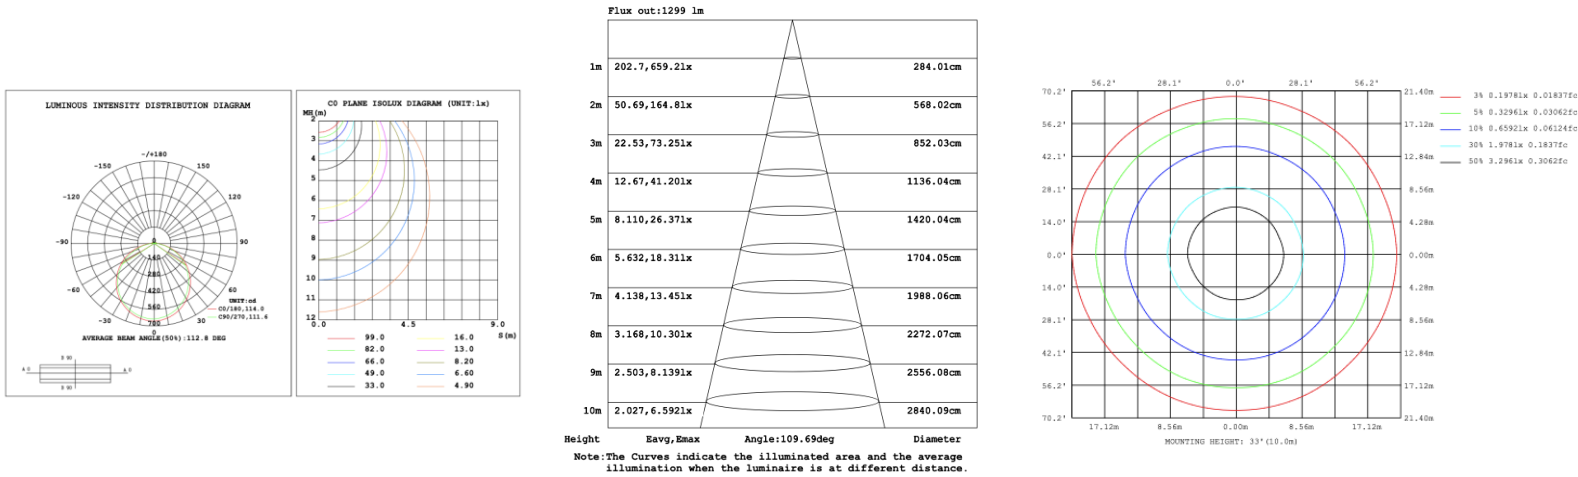

**SB-D101A20WSZ 15.75" 20W @ 4000K**

Flux out: 583.3 lm

Height	Eavg, Emax	Angle: 111.01deg	Diameter
1m	84.47, 290.41lx		291.08cm
2m	21.12, 72.60lx		582.15cm
3m	9.386, 32.27lx		873.23cm
4m	5.279, 18.15lx		1164.30cm
5m	3.379, 11.62lx		1455.38cm
6m	2.346, 8.067lx		1746.46cm
7m	1.724, 5.926lx		2037.53cm
8m	1.320, 4.537lx		2328.61cm
9m	1.043, 3.585lx		2619.68cm
10m	0.8447, 2.904lx		2910.76cm

**SB-D101A30WSZ 23.62" 30W @ 4000K**

Flux out: 985.8 lm

Height	Eavg, Emax	Angle: 110.42deg	Diameter
1m	142.8, 487.91lx		287.89cm
2m	35.69, 122.01lx		575.78cm
3m	15.86, 54.22lx		863.66cm
4m	8.923, 30.50lx		1151.55cm
5m	5.711, 19.52lx		1439.44cm
6m	3.966, 13.55lx		1727.33cm
7m	2.914, 9.958lx		2015.22cm
8m	2.231, 7.624lx		2303.11cm
9m	1.763, 6.024lx		2590.99cm
10m	1.428, 4.879lx		2878.88cm

**SB-D101A40WSZ 31.50" 40W @ 4000K**

**SB-D101A50WSZ 39.37" 50W @ 4000K**

**SB-D101A60WSZ 47.24" 60W @ 4000K**

**SB-D101A70WSZ 59.06" 70W @ 4000K**

Flux out:2364 lm

Height	Eavg, Emax	Angle:111.75deg	Diameter
1m	342.3, 1160lx		295.14cm
2m	85.59, 290.0lx		590.28cm
3m	38.04, 128.9lx		885.43cm
4m	21.40, 72.51lx		1180.57cm
5m	13.69, 46.40lx		1475.71cm
6m	9.510, 32.22lx		1770.85cm
7m	6.987, 23.68lx		2066.00cm
8m	5.349, 18.13lx		2361.14cm
9m	4.226, 14.32lx		2656.28cm
10m	3.423, 11.60lx		2951.42cm

Note: The Curves indicate the illuminated area and the average illumination when the luminaire is at different distance.