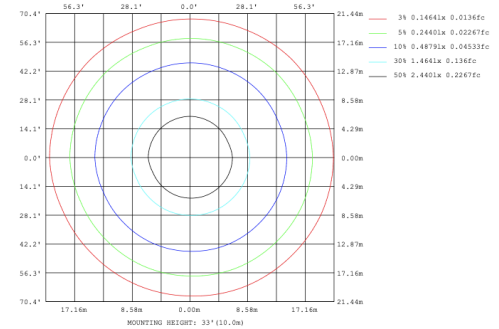

**SB-D202A20WSSS 15.75" 20W @ 4000K**

**23.62" 30W @ 4000K**

**31.50" 40W @ 4000K**

Note: The Curves indicate the illuminated area and the average illumination when the luminaire is at different distance.

**39.37" 50W @ 4000K**

Note: The Curves indicate the illuminated area and the average illumination when the luminaire is at different distance.

**59.06" 70W @ 4000K**

Note: The Curves indicate the illuminated area and the average illumination when the luminaire is at different distance.

**70.87" 80W @ 4000K**

Flux out: 2941 lm

Height	Evgs, Emax	Angle: 113.14deg	Diameter
1m	394.6, 1394lx		302.99cm
2m	98.70, 348.5lx		605.99cm
3m	43.87, 154.9lx		908.98cm
4m	24.67, 87.12lx		1211.98cm
5m	15.79, 55.76lx		1514.97cm
6m	10.97, 38.72lx		1817.96cm
7m	8.057, 28.45lx		2120.96cm
8m	6.169, 21.78lx		2423.95cm
9m	4.874, 17.21lx		2726.95cm
10m	3.948, 13.94lx		3029.94cm