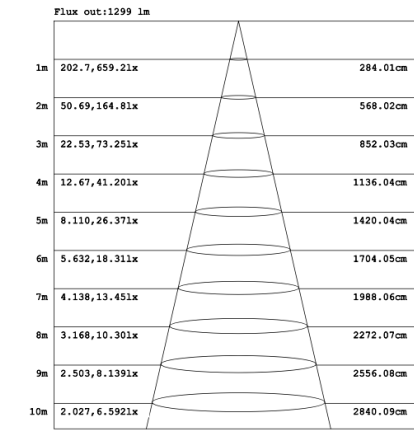

**SB-D202F Canopy mount with accent ring and swiveled rings, direct lighting.**

**SB-D202G Canopy mount with direct lighting.**

**SB-D202G Canopy mount with direct lighting**

**PHOTOMETRIC: Testing for 1 Tier and Direct Illumination**

**SB-D202A20WSSS 15.75" 20W @ 4000K**

**23.62" 30W @ 4000K**

**31.50" 40W @ 4000K**

Note: The Curves indicate the illuminated area and the average illumination when the luminaire is at different distance.

**39.37" 50W @ 4000K**

Note: The Curves indicate the illuminated area and the average illumination when the luminaire is at different distance.

**59.06" 70W @ 4000K**

Note: The Curves indicate the illuminated area and the average illumination when the luminaire is at different distance.

**70.87" 80W @ 4000K**

Flux out: 2941 lm

Height	Evgs, Emax	Angle: 113.14deg	Diameter
1m	394.6, 1394lx		302.99cm
2m	98.70, 348.5lx		605.99cm
3m	43.87, 154.9lx		908.98cm
4m	24.67, 87.12lx		1211.98cm
5m	15.79, 55.76lx		1514.97cm
6m	10.97, 38.72lx		1817.96cm
7m	8.057, 28.45lx		2120.96cm
8m	6.169, 21.78lx		2423.95cm
9m	4.874, 17.21lx		2726.95cm
10m	3.948, 13.94lx		3029.94cm