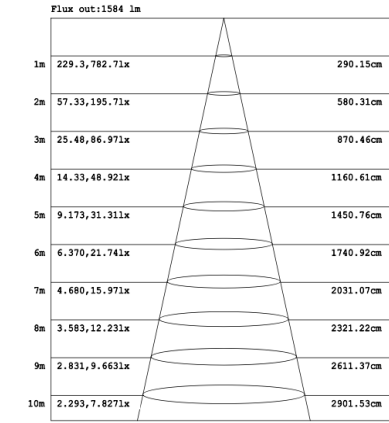

**SB-D202A20WSSS 15.75" 20W @ 4000K**

**23.62" 30W @ 4000K**

**31.50" 40W @ 4000K**

Note: The Curves indicate the illuminated area and the average illumination when the luminaire is at different distance.

**39.37" 50W @ 4000K**

Note: The Curves indicate the illuminated area and the average illumination when the luminaire is at different distance.

**59.06" 70W @ 4000K**

Note: The Curves indicate the illuminated area and the average illumination when the luminaire is at different distance.

**70.87" 80W @ 4000K**

Flux out: 2941 lm

Height	Evgs, Emax	Angle: 113.14deg	Diameter
1m	394.6, 1394lx		302.99cm
2m	98.70, 348.5lx		605.99cm
3m	43.87, 154.9lx		908.98cm
4m	24.67, 87.12lx		1211.98cm
5m	15.79, 55.76lx		1514.97cm
6m	10.97, 38.72lx		1817.96cm
7m	8.057, 28.45lx		2120.96cm
8m	6.169, 21.78lx		2423.95cm
9m	4.874, 17.21lx		2726.95cm
10m	3.948, 13.94lx		3029.94cm