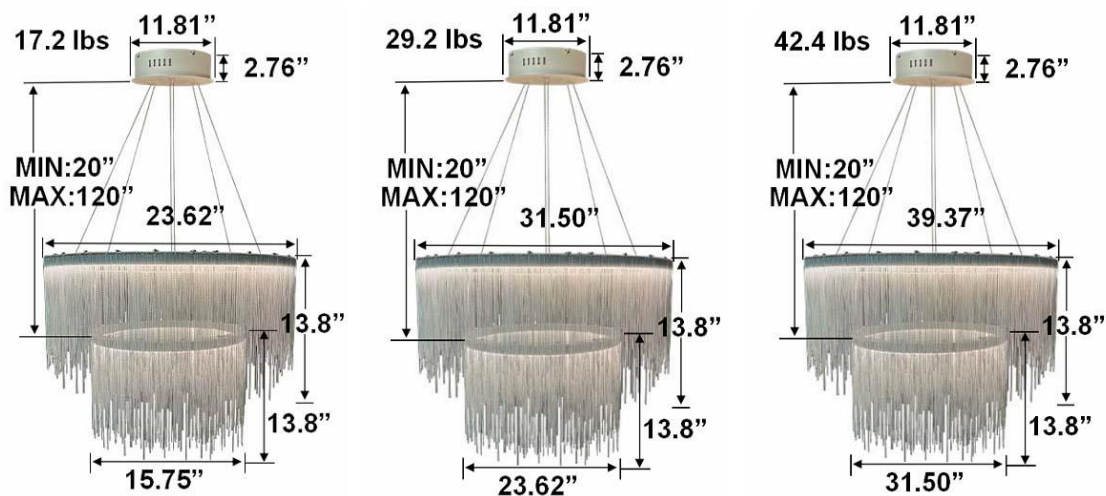

LUMEN OUTPUT

Model Number	Size	Wattage	Kevin Temp field Selectable	Delivered Lumen
SB-D202A SB-D202B SB-D202C SB-D202D SB-D202E SB-D202F SB-D202G	23.62"+15.75"	50W	2700K/3500K/3500K 3000K/3500K/4000K	3000 lm
	31.50"+23.62"	70W	2700K/3500K/3500K 3000K/3500K/4000K	4200 lm
	39.37"+31.50"	90W	2700K/3500K/3500K 3000K/3500K/4000K	5400 lm
	47.24"+39.37"	110W	2700K/3500K/3500K 3000K/3500K/4000K	6600 lm
	59.06"+47.24"	130W	2700K/3500K/3500K 3000K/3500K/4000K	7800 lm
	70.87"+59.06"	150W	2700K/3500K/3500K 3000K/3500K/4000K	9000 lm

EMERGENCY BATTERY OPTIONS

[SEE SPEC](#)

PICTURE	MODEL NUMBER	DESCRIPTION
	SB-EBP/5W/B	Factory installed Remote Emergency Battery Pack 5W 90 minutes
	SB-EBP/10.7W/B	Factory installed Remote Emergency Battery Pack 10.7W 90 minutes
	SB-EBP/17W/B	Factory installed Remote Emergency Battery Pack 17W 90 minutes

RGBW/TUNABLE WHITE SMART CONTROL

[SEE SPEC AND VIDEO](#)

Get Smart

Using Amazon Echo, Echo Dot, or any Alexa-enabled device allows you to turn your luminaire on and off, dim the light and change light color to Red, Green, Blue or White independently by using voice command or Smart phone app, DMX, Handheld remote or wall control.

DIMENSIONS & WEIGHTS: Canopy Size for ZigBee & DMX: 15.75" x 2.76"

SB-D202A Canopy mount with direct lighting.