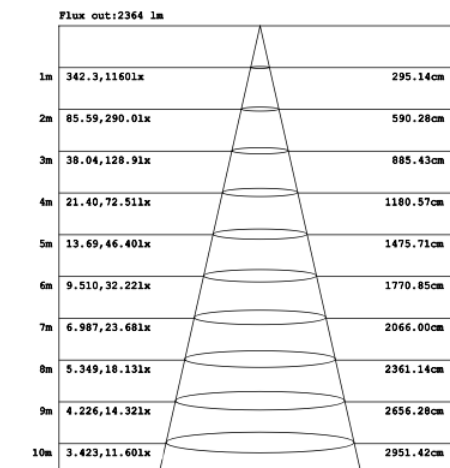

**SB-D202A20WSSS 15.75" 20W @ 4000K**

**23.62" 30W @ 4000K**

**31.50" 40W @ 4000K**

Note: The Curves indicate the illuminated area and the average illumination when the luminaire is at different distance.

**39.37" 50W @ 4000K**

Note: The Curves indicate the illuminated area and the average illumination when the luminaire is at different distance.

**59.06" 70W @ 4000K**

Note: The Curves indicate the illuminated area and the average illumination when the luminaire is at different distance.

**70.87" 80W @ 4000K**

Flux out: 2941 lm

Height	Evgs, Emax	Angle: 113.14deg	Diameter
1m	394.6, 1394lx		302.99cm
2m	98.70, 348.5lx		605.99cm
3m	43.87, 154.9lx		908.98cm
4m	24.67, 87.12lx		1211.98cm
5m	15.79, 55.76lx		1514.97cm
6m	10.97, 38.72lx		1817.96cm
7m	8.057, 28.45lx		2120.96cm
8m	6.169, 21.78lx		2423.95cm
9m	4.874, 17.21lx		2726.95cm
10m	3.948, 13.94lx		3029.94cm