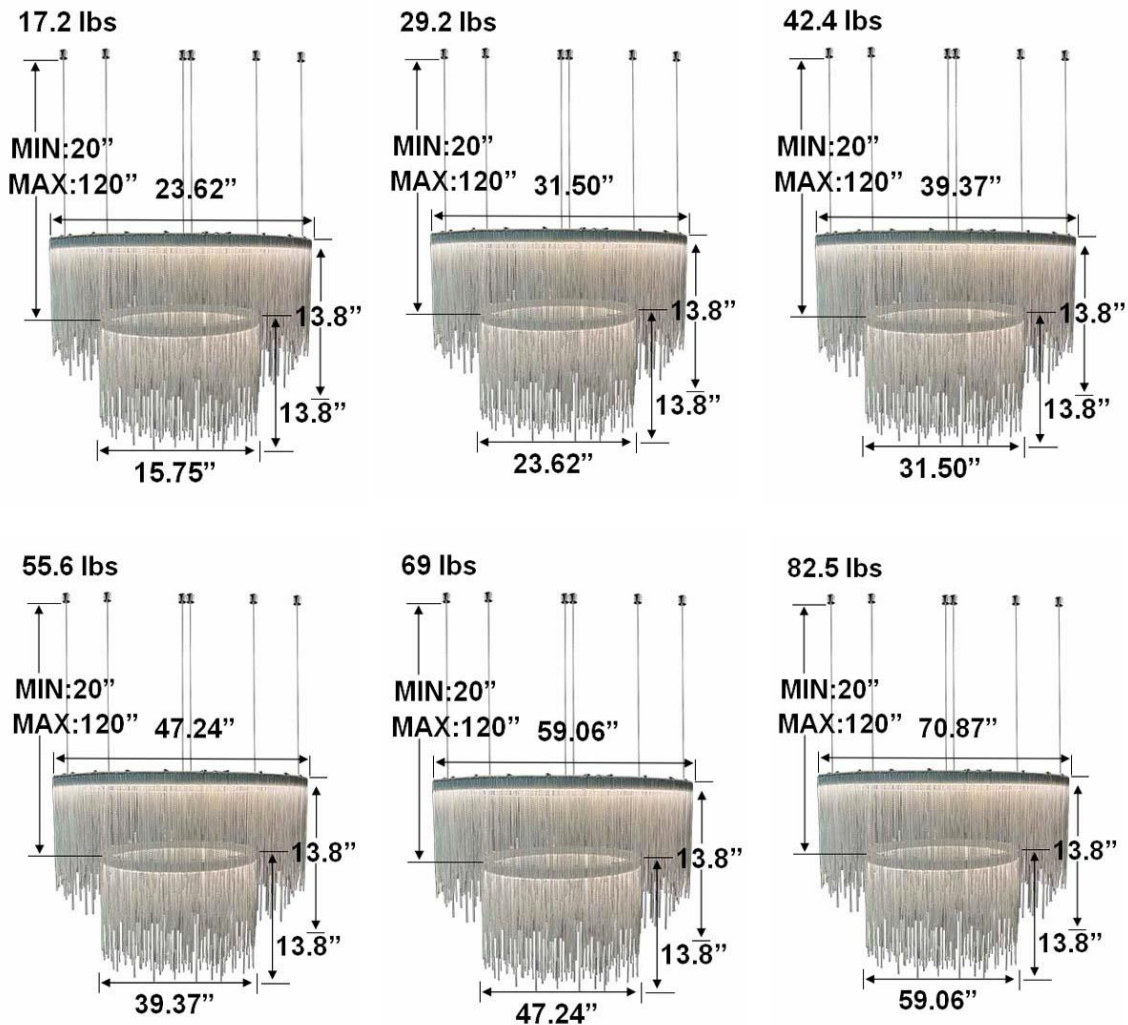

## DIMENSIONS & WEIGHTS: Canopy Size for ZigBee & DMX: 15.75" x 2.76"

### SB-D202A Canopy mount with direct lighting.

**SB-D202A Canopy mount with direct lighting.**

**SB-D202B Canopy mount with accent ring, direct lighting.**

**SB-D202C Remote driver with cables fixed directly to the ceiling, direct lighting.**  
(Driver box size: L10.83" X W3.78" X H1.81")

**SB-D202D Canopy mount with swiveled rings, direct lighting.**

**SB-D202D Canopy mount with swiveled rings, direct lighting.**

**SB-D202E Remote mount with canopy, cables fixed directly to the ceiling, light outside.**

**70.87" 80W @ 4000K**

Flux out: 2941 lm

Height	Evgs, Emax	Angle: 113.14deg	Diameter
1m	394.6, 1394lx		302.99cm
2m	98.70, 348.5lx		605.99cm
3m	43.87, 154.9lx		908.98cm
4m	24.67, 87.12lx		1211.98cm
5m	15.79, 55.76lx		1514.97cm
6m	10.97, 38.72lx		1817.96cm
7m	8.057, 28.45lx		2120.96cm
8m	6.169, 21.78lx		2423.95cm
9m	4.874, 17.21lx		2726.95cm
10m	3.948, 13.94lx		3029.94cm