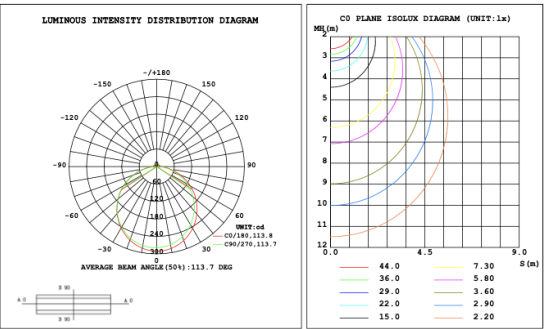

**SB-D202F Canopy mount with accent ring and swiveled rings, direct lighting.**

**SB-D202G Canopy mount with direct lighting.**

**SB-D202G Canopy mount with direct lighting**

**PHOTOMETRIC: Testing for 1 Tier and Direct Illumination**

**SB-D202A20WSSS 15.75" 20W @ 4000K**

**23.62" 30W @ 4000K**

**31.50" 40W @ 4000K**

Note: The Curves indicate the illuminated area and the average illumination when the luminaire is at different distance.

**39.37" 50W @ 4000K**

Note: The Curves indicate the illuminated area and the average illumination when the luminaire is at different distance.

**59.06" 70W @ 4000K**

Note: The Curves indicate the illuminated area and the average illumination when the luminaire is at different distance.

**70.87" 80W @ 4000K**

Flux out: 2941 lm

Height	Evgs, Emax	Angle: 113.14deg	Diameter
1m	394.6, 1394lx		302.99cm
2m	98.70, 348.5lx		605.99cm
3m	43.87, 154.9lx		908.98cm
4m	24.67, 87.12lx		1211.98cm
5m	15.79, 55.76lx		1514.97cm
6m	10.97, 38.72lx		1817.96cm
7m	8.057, 28.45lx		2120.96cm
8m	6.169, 21.78lx		2423.95cm
9m	4.874, 17.21lx		2726.95cm
10m	3.948, 13.94lx		3029.94cm