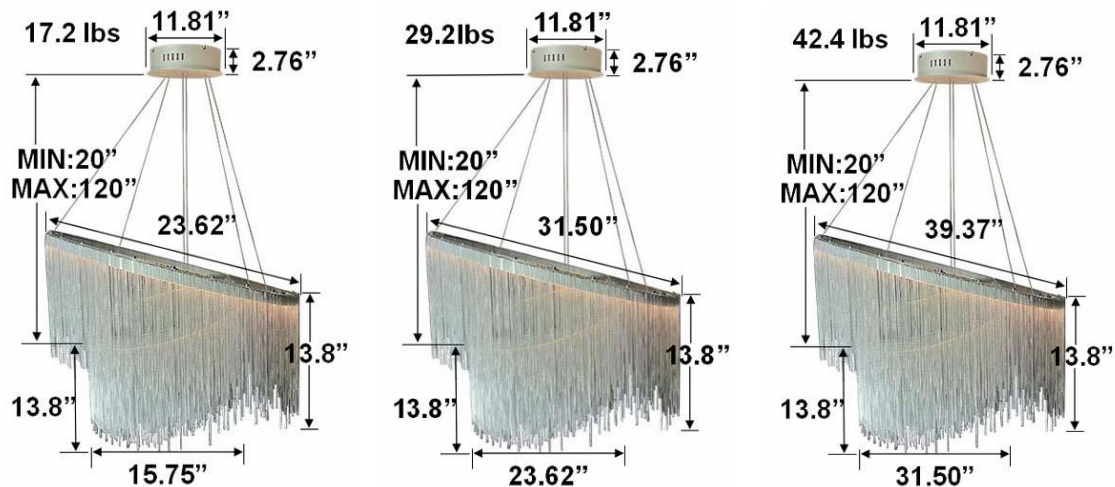

### FEATURES

- 5-year limited warranty.
- Ships assembled.
- Illumination direct.
- Aluminum body, Aluminum chain, metal driver canopy.
- Fixture delivered lumens per watt ratio up to 60 LPW, not including RGBW.
- Extruded aluminum housing up to 70.87", 1 continuous ring without joints.
- 10' standard adjustable aircraft cables/power cord adjust by push button grippers, custom length available.
- Can be remote driver mounted or driver concealed within the canopy, can be mounted on sloped ceiling.
- Over 50 lbs fixture must be installed using a U.L. listed outlet box or supported independently of the outlet box

## DIMENSIONS & WEIGHTS: Canopy Size for ZigBee & DMX: 15.75" x 2.76"

### SB-D202A Canopy mount with direct lighting.

**SB-D202A Canopy mount with direct lighting.**

**SB-D202B Canopy mount with accent ring, direct lighting.**

**SB-D202C Remote driver with cables fixed directly to the ceiling, direct lighting.**  
(Driver box size: L10.83" X W3.78" X H1.81")

**SB-D202D Canopy mount with swiveled rings, direct lighting.**

**SB-D202D Canopy mount with swiveled rings, direct lighting.**

**SB-D202E Remote mount with canopy, cables fixed directly to the ceiling, light outside.**