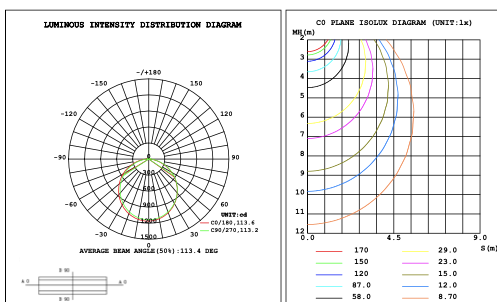

**SB-D202A20WSSS 15.75" 20W @ 4000K**

**23.62" 30W @ 4000K**

**31.50" 40W @ 4000K**

Note: The Curves indicate the illuminated area and the average illumination when the luminaire is at different distance.

**39.37" 50W @ 4000K**

Note: The Curves indicate the illuminated area and the average illumination when the luminaire is at different distance.

**59.06" 70W @ 4000K**

Note: The Curves indicate the illuminated area and the average illumination when the luminaire is at different distance.

**70.87" 80W @ 4000K**

Flux out: 2941 lm

Height	Evgs, Emax	Angle: 113.14deg	Diameter
1m	394.6, 1394lx		302.99cm
2m	98.70, 348.5lx		605.99cm
3m	43.87, 154.9lx		908.98cm
4m	24.67, 87.12lx		1211.98cm
5m	15.79, 55.76lx		1514.97cm
6m	10.97, 38.72lx		1817.96cm
7m	8.057, 28.45lx		2120.96cm
8m	6.169, 21.78lx		2423.95cm
9m	4.874, 17.21lx		2726.95cm
10m	3.948, 13.94lx		3029.94cm