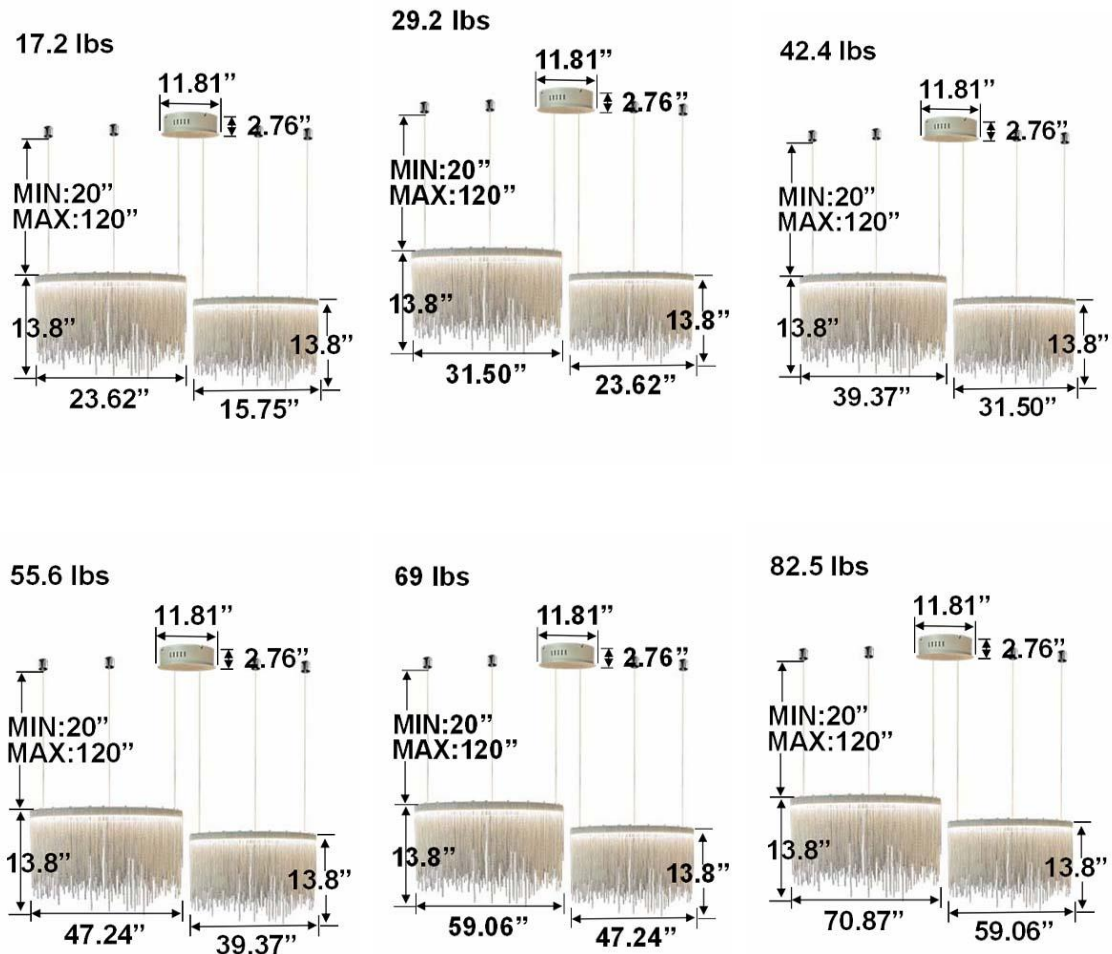

### FEATURES

- 5-year limited warranty.
- Ships assembled.
- Illumination direct.
- Aluminum body, Aluminum chain, metal driver canopy.
- Fixture delivered lumens per watt ratio up to 60 LPW, not including RGBW.
- Extruded aluminum housing up to 70.87", 1 continuous ring without joints.
- 10' standard adjustable aircraft cables/power cord adjust by push button grippers, custom length available.
- Can be remote driver mounted or driver concealed within the canopy, can be mounted on sloped ceiling.
- Over 50 lbs fixture must be installed using a U.L. listed outlet box or supported independently of the outlet box

## DIMENSIONS & WEIGHTS: Canopy Size for ZigBee & DMX: 15.75" x 2.76"

### SB-D202A Canopy mount with direct lighting.

**SB-D202A Canopy mount with direct lighting.**

**SB-D202B Canopy mount with accent ring, direct lighting.**

**SB-D202C Remote driver with cables fixed directly to the ceiling, direct lighting.**  
(Driver box size: L10.83" X W3.78" X H1.81")

**SB-D202D Canopy mount with swiveled rings, direct lighting.**

**SB-D202D Canopy mount with swiveled rings, direct lighting.**

**SB-D202E Remote mount with canopy, cables fixed directly to the ceiling, light outside.**