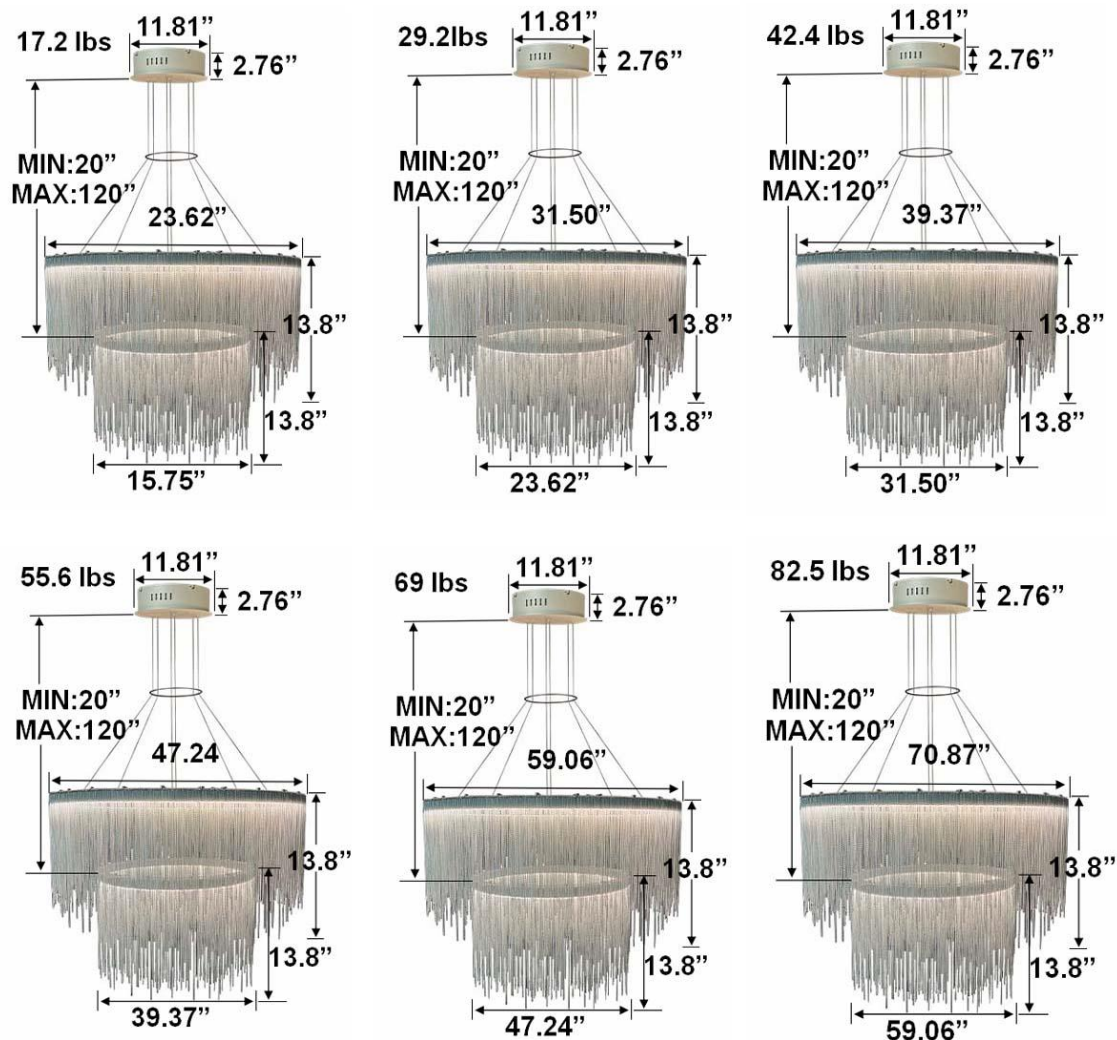

## DIMENSIONS & WEIGHTS: Canopy Size for ZigBee & DMX: 15.75" x 2.76"

### SB-D202A Canopy mount with direct lighting.

**SB-D202A Canopy mount with direct lighting.**

**SB-D202B Canopy mount with accent ring, direct lighting.**

**SB-D202C Remote driver with cables fixed directly to the ceiling, direct lighting.**  
(Driver box size: L10.83" X W3.78" X H1.81")

**70.87" 80W @ 4000K**

Flux out: 2941 lm

Height	Evgs, Emax	Angle: 113.14deg	Diameter
1m	394.6, 1394lx		302.99cm
2m	98.70, 348.5lx		605.99cm
3m	43.87, 154.9lx		908.98cm
4m	24.67, 87.12lx		1211.98cm
5m	15.79, 55.76lx		1514.97cm
6m	10.97, 38.72lx		1817.96cm
7m	8.057, 28.45lx		2120.96cm
8m	6.169, 21.78lx		2423.95cm
9m	4.874, 17.21lx		2726.95cm
10m	3.948, 13.94lx		3029.94cm