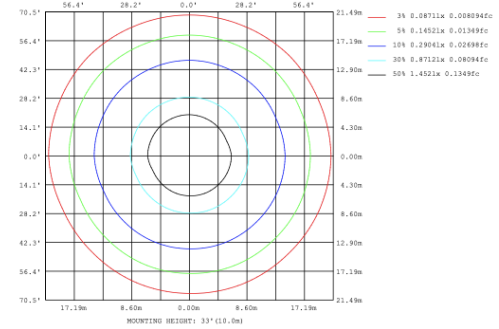

**SB-D202F Canopy mount with accent ring and swiveled rings, direct lighting.**

**SB-D202G Canopy mount with direct lighting.**

**SB-D202G Canopy mount with direct lighting**

**PHOTOMETRIC: Testing for 1 Tier and Direct Illumination**

**SB-D202A20WSSS 15.75" 20W @ 4000K**

**23.62" 30W @ 4000K**

**31.50" 40W @ 4000K**

Note: The Curves indicate the illuminated area and the average illumination when the luminaire is at different distance.

**39.37" 50W @ 4000K**

Note: The Curves indicate the illuminated area and the average illumination when the luminaire is at different distance.

**59.06" 70W @ 4000K**

Note: The Curves indicate the illuminated area and the average illumination when the luminaire is at different distance.

**70.87" 80W @ 4000K**

Flux out: 2941 lm

Height	Evgs, Emax	Angle: 113.14deg	Diameter
1m	394.6, 1394lx		302.99cm
2m	98.70, 348.5lx		605.99cm
3m	43.87, 154.9lx		908.98cm
4m	24.67, 87.12lx		1211.98cm
5m	15.79, 55.76lx		1514.97cm
6m	10.97, 38.72lx		1817.96cm
7m	8.057, 28.45lx		2120.96cm
8m	6.169, 21.78lx		2423.95cm
9m	4.874, 17.21lx		2726.95cm
10m	3.948, 13.94lx		3029.94cm