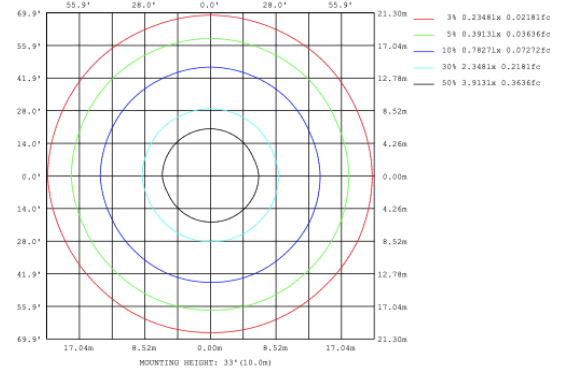

**SB-D202A20WSSS 15.75" 20W @ 4000K**

**23.62" 30W @ 4000K**

**31.50" 40W @ 4000K**

Note: The Curves indicate the illuminated area and the average illumination when the luminaire is at different distance.

**39.37" 50W @ 4000K**

Note: The Curves indicate the illuminated area and the average illumination when the luminaire is at different distance.

**59.06" 70W @ 4000K**

Note: The Curves indicate the illuminated area and the average illumination when the luminaire is at different distance.

**70.87" 80W @ 4000K**

Flux out: 2941 lm

Height	Evgs, Emax	Angle: 113.14deg	Diameter
1m	394.6, 1394lx		302.99cm
2m	98.70, 348.5lx		605.99cm
3m	43.87, 154.9lx		908.98cm
4m	24.67, 87.12lx		1211.98cm
5m	15.79, 55.76lx		1514.97cm
6m	10.97, 38.72lx		1817.96cm
7m	8.057, 28.45lx		2120.96cm
8m	6.169, 21.78lx		2423.95cm
9m	4.874, 17.21lx		2726.95cm
10m	3.948, 13.94lx		3029.94cm