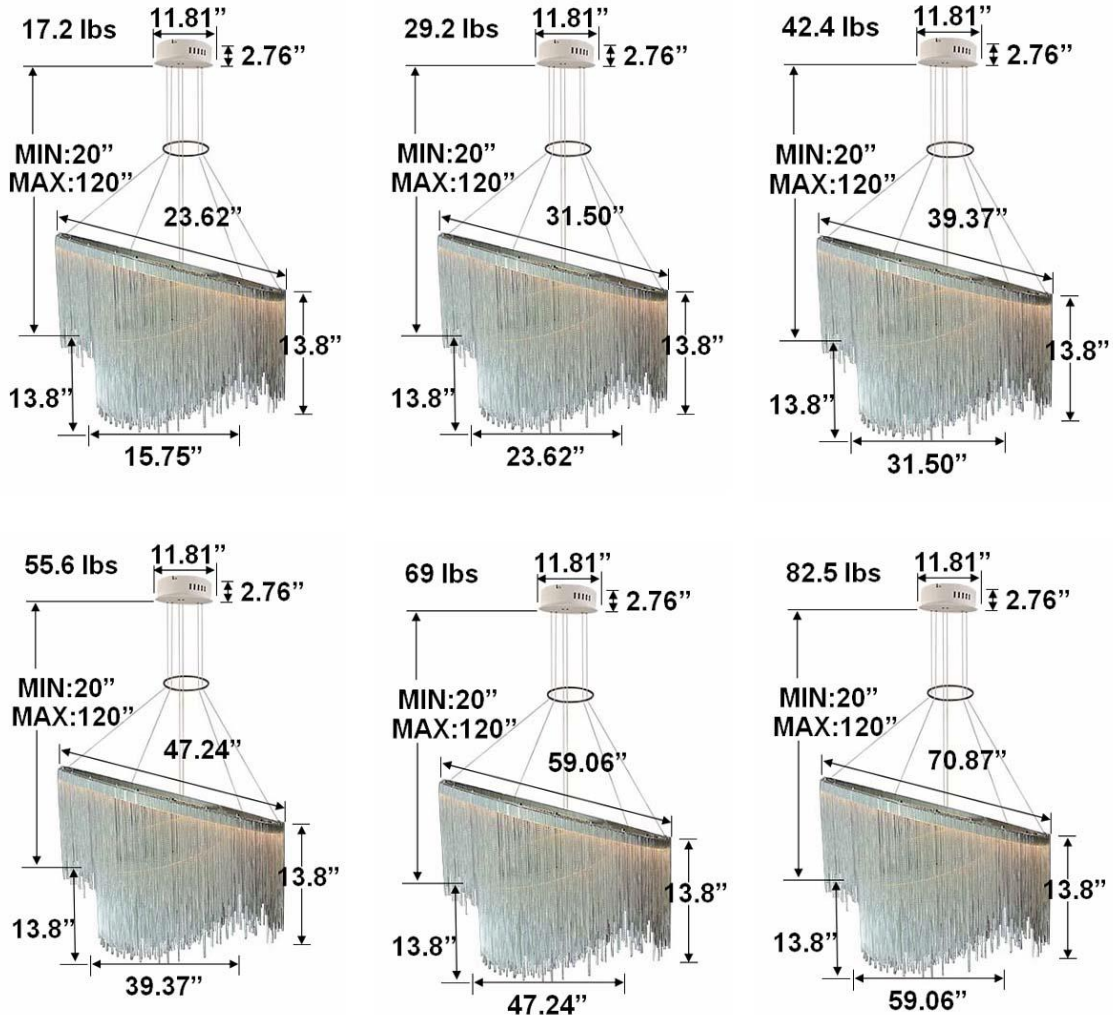

### SB-D202A Canopy mount with direct lighting.

**SB-D202A Canopy mount with direct lighting.**

**SB-D202B Canopy mount with accent ring, direct lighting.**

**SB-D202C Remote driver with cables fixed directly to the ceiling, direct lighting.**  
(Driver box size: L10.83" X W3.78" X H1.81")

**SB-D202D Canopy mount with swiveled rings, direct lighting.**

**SB-D202D Canopy mount with swiveled rings, direct lighting.**

**SB-D202E Remote mount with canopy, cables fixed directly to the ceiling, light outside.**

**SB-D202F Canopy mount with accent ring and swiveled rings, direct lighting.**

**SB-D202G Canopy mount with direct lighting.**

**SB-D202G Canopy mount with direct lighting**

**PHOTOMETRIC: Testing for 1 Tier and Direct Illumination**

**SB-D202A20WSSS 15.75" 20W @ 4000K**

**23.62" 30W @ 4000K**

**31.50" 40W @ 4000K**

Note: The Curves indicate the illuminated area and the average illumination when the luminaire is at different distance.