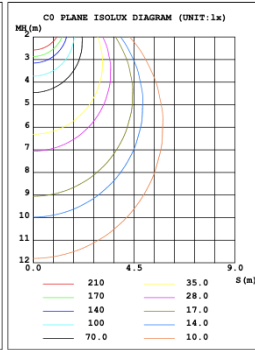

**SB-D202A20WSSS 15.75" 20W @ 4000K**

**23.62" 30W @ 4000K**

**31.50" 40W @ 4000K**

Note: The Curves indicate the illuminated area and the average illumination when the luminaire is at different distance.

**39.37" 50W @ 4000K**

Note: The Curves indicate the illuminated area and the average illumination when the luminaire is at different distance.

**59.06" 70W @ 4000K**

Note: The Curves indicate the illuminated area and the average illumination when the luminaire is at different distance.

**70.87" 80W @ 4000K**

Flux out: 2941 lm

Height	Evgs, Emax	Angle: 113.14deg	Diameter
1m	394.6, 1394lx		302.99cm
2m	98.70, 348.5lx		605.99cm
3m	43.87, 154.9lx		908.98cm
4m	24.67, 87.12lx		1211.98cm
5m	15.79, 55.76lx		1514.97cm
6m	10.97, 38.72lx		1817.96cm
7m	8.057, 28.45lx		2120.96cm
8m	6.169, 21.78lx		2423.95cm
9m	4.874, 17.21lx		2726.95cm
10m	3.948, 13.94lx		3029.94cm