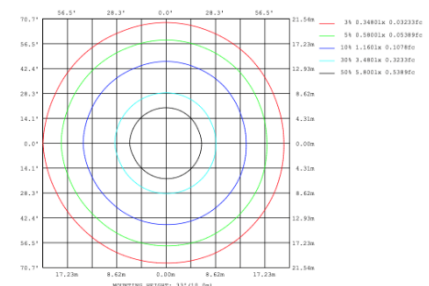

**SB-D202A20WSSS 15.75" 20W @ 4000K**

**23.62" 30W @ 4000K**

**31.50" 40W @ 4000K**

Note: The Curves indicate the illuminated area and the average illumination when the luminaire is at different distance.

**39.37" 50W @ 4000K**

Note: The Curves indicate the illuminated area and the average illumination when the luminaire is at different distance.

**59.06" 70W @ 4000K**

Note: The Curves indicate the illuminated area and the average illumination when the luminaire is at different distance.

**70.87" 80W @ 4000K**

Flux out: 2941 lm

Height	Evgs, Emax	Angle: 113.14deg	Diameter
1m	394.6, 1394lx		302.99cm
2m	98.70, 348.5lx		605.99cm
3m	43.87, 154.9lx		908.98cm
4m	24.67, 87.12lx		1211.98cm
5m	15.79, 55.76lx		1514.97cm
6m	10.97, 38.72lx		1817.96cm
7m	8.057, 28.45lx		2120.96cm
8m	6.169, 21.78lx		2423.95cm
9m	4.874, 17.21lx		2726.95cm
10m	3.948, 13.94lx		3029.94cm