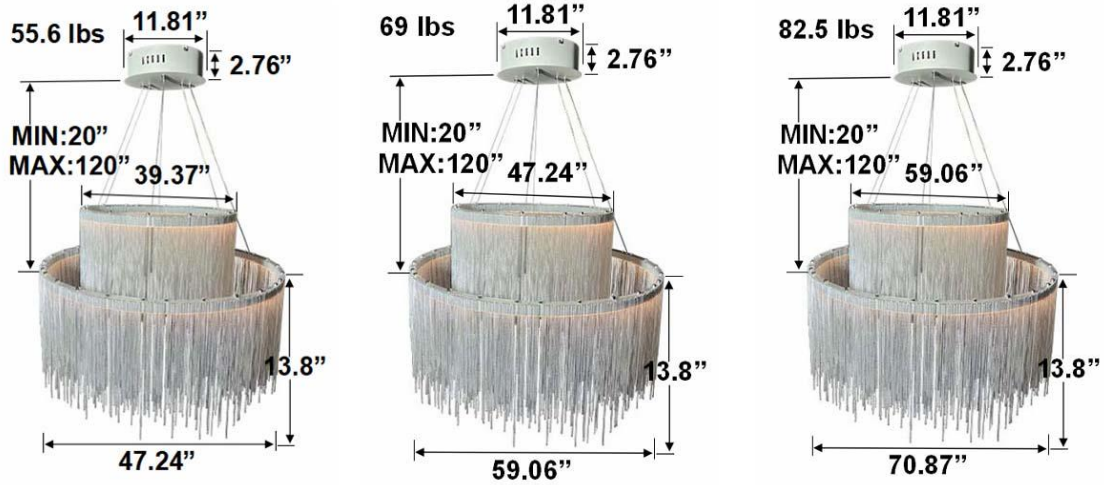

### FEATURES

- 5-year limited warranty.
- Ships assembled.
- Illumination direct.
- Aluminum body, Aluminum chain, metal driver canopy.
- Fixture delivered lumens per watt ratio up to 60 LPW, not including RGBW.
- Extruded aluminum housing up to 70.87", 1 continuous ring without joints.
- 10' standard adjustable aircraft cables/power cord adjust by push button grippers, custom length available.
- Can be remote driver mounted or driver concealed within the canopy, can be mounted on sloped ceiling.
- Over 50 lbs fixture must be installed using a U.L. listed outlet box or supported independently of the outlet box

**SB-D202D Canopy mount with swiveled rings, direct lighting.**

**SB-D202D Canopy mount with swiveled rings, direct lighting.**

**SB-D202E Remote mount with canopy, cables fixed directly to the ceiling, light outside.**

**SB-D202F Canopy mount with accent ring and swiveled rings, direct lighting.**

**SB-D202G Canopy mount with direct lighting.**

**SB-D202G Canopy mount with direct lighting**

**PHOTOMETRIC: Testing for 1 Tier and Direct Illumination**

**SB-D202A20WSSS 15.75" 20W @ 4000K**

**23.62" 30W @ 4000K**

**31.50" 40W @ 4000K**

Note: The Curves indicate the illuminated area and the average illumination when the luminaire is at different distance.