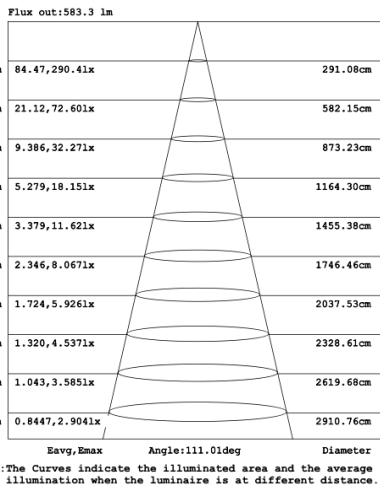

**SB-D202A20WSSS 15.75" 20W @ 4000K**

**23.62" 30W @ 4000K**

**31.50" 40W @ 4000K**

Note: The Curves indicate the illuminated area and the average illumination when the luminaire is at different distance.

**39.37" 50W @ 4000K**

Note: The Curves indicate the illuminated area and the average illumination when the luminaire is at different distance.

**59.06" 70W @ 4000K**

Note: The Curves indicate the illuminated area and the average illumination when the luminaire is at different distance.

**70.87" 80W @ 4000K**

Flux out: 2941 lm

Height	Evgs, Emax	Angle: 113.14deg	Diameter
1m	394.6, 1394lx		302.99cm
2m	98.70, 348.5lx		605.99cm
3m	43.87, 154.9lx		908.98cm
4m	24.67, 87.12lx		1211.98cm
5m	15.79, 55.76lx		1514.97cm
6m	10.97, 38.72lx		1817.96cm
7m	8.057, 28.45lx		2120.96cm
8m	6.169, 21.78lx		2423.95cm
9m	4.874, 17.21lx		2726.95cm
10m	3.948, 13.94lx		3029.94cm