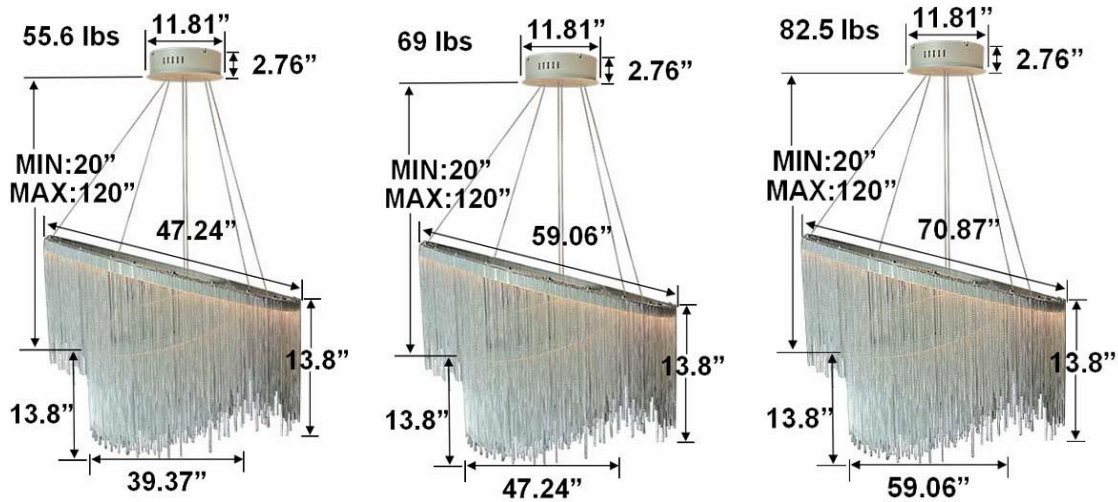

### FEATURES

- 5-year limited warranty.
- Ships assembled.
- Illumination direct.
- Aluminum body, Aluminum chain, metal driver canopy.
- Fixture delivered lumens per watt ratio up to 60 LPW, not including RGBW.
- Extruded aluminum housing up to 70.87", 1 continuous ring without joints.
- 10' standard adjustable aircraft cables/power cord adjust by push button grippers, custom length available.
- Can be remote driver mounted or driver concealed within the canopy, can be mounted on sloped ceiling.
- Over 50 lbs fixture must be installed using a U.L. listed outlet box or supported independently of the outlet box

## DIMENSIONS & WEIGHTS: Canopy Size for ZigBee & DMX: 15.75" x 2.76"

### SB-D202A Canopy mount with direct lighting.

**SB-D202A Canopy mount with direct lighting.**

**SB-D202B Canopy mount with accent ring, direct lighting.**

**SB-D202C Remote driver with cables fixed directly to the ceiling, direct lighting.**  
(Driver box size: L10.83" X W3.78" X H1.81")

**SB-D202D Canopy mount with swiveled rings, direct lighting.**

**SB-D202D Canopy mount with swiveled rings, direct lighting.**

**SB-D202E Remote mount with canopy, cables fixed directly to the ceiling, light outside.**