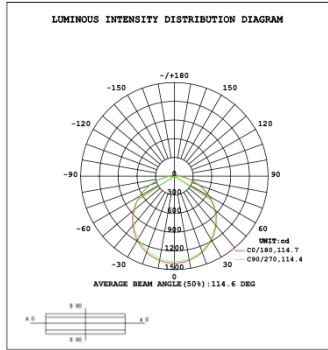

**SB-D202A20WSSS 15.75" 20W @ 4000K**

**23.62" 30W @ 4000K**

**31.50" 40W @ 4000K**

Note: The Curves indicate the illuminated area and the average illumination when the luminaire is at different distance.

**39.37" 50W @ 4000K**

Note: The Curves indicate the illuminated area and the average illumination when the luminaire is at different distance.

**59.06" 70W @ 4000K**

Note: The Curves indicate the illuminated area and the average illumination when the luminaire is at different distance.

**70.87" 80W @ 4000K**

Flux out: 2941 lm

Height	Evgs, Emax	Angle: 113.14deg	Diameter
1m	394.6, 1394lx		302.99cm
2m	98.70, 348.5lx		605.99cm
3m	43.87, 154.9lx		908.98cm
4m	24.67, 87.12lx		1211.98cm
5m	15.79, 55.76lx		1514.97cm
6m	10.97, 38.72lx		1817.96cm
7m	8.057, 28.45lx		2120.96cm
8m	6.169, 21.78lx		2423.95cm
9m	4.874, 17.21lx		2726.95cm
10m	3.948, 13.94lx		3029.94cm