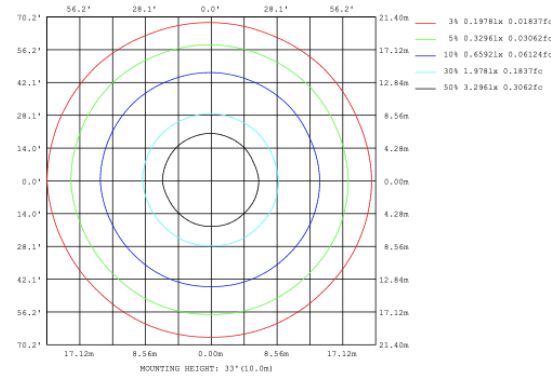

**SB-D202A20WSSS 15.75" 20W @ 4000K**

**23.62" 30W @ 4000K**

**31.50" 40W @ 4000K**

Note: The Curves indicate the illuminated area and the average illumination when the luminaire is at different distance.

**39.37" 50W @ 4000K**

Note: The Curves indicate the illuminated area and the average illumination when the luminaire is at different distance.

**59.06" 70W @ 4000K**

Note: The Curves indicate the illuminated area and the average illumination when the luminaire is at different distance.

**70.87" 80W @ 4000K**

Flux out: 2941 lm

Height	Evgs, Emax	Angle: 113.14deg	Diameter
1m	394.6, 1394lx		302.99cm
2m	98.70, 348.5lx		605.99cm
3m	43.87, 154.9lx		908.98cm
4m	24.67, 87.12lx		1211.98cm
5m	15.79, 55.76lx		1514.97cm
6m	10.97, 38.72lx		1817.96cm
7m	8.057, 28.45lx		2120.96cm
8m	6.169, 21.78lx		2423.95cm
9m	4.874, 17.21lx		2726.95cm
10m	3.948, 13.94lx		3029.94cm