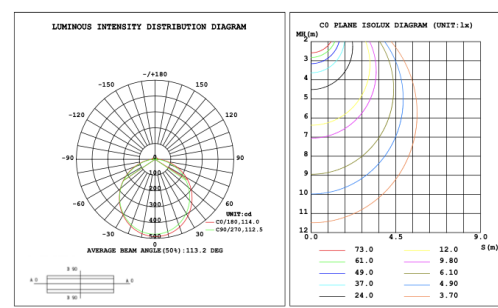

**SB-D202F Canopy mount with accent ring and swiveled rings, direct lighting.**

**SB-D202G Canopy mount with direct lighting.**

**SB-D202G Canopy mount with direct lighting**

**PHOTOMETRIC: Testing for 1 Tier and Direct Illumination**

**SB-D202A20WSSS 15.75" 20W @ 4000K**

**23.62" 30W @ 4000K**

**31.50" 40W @ 4000K**

Note: The Curves indicate the illuminated area and the average illumination when the luminaire is at different distance.

**39.37" 50W @ 4000K**

Note: The Curves indicate the illuminated area and the average illumination when the luminaire is at different distance.

**59.06" 70W @ 4000K**

Note: The Curves indicate the illuminated area and the average illumination when the luminaire is at different distance.

**70.87" 80W @ 4000K**

Flux out: 2941 lm

Height	Evgs, Emax	Angle: 113.14deg	Diameter
1m	394.6, 1394lx		302.99cm
2m	98.70, 348.5lx		605.99cm
3m	43.87, 154.9lx		908.98cm
4m	24.67, 87.12lx		1211.98cm
5m	15.79, 55.76lx		1514.97cm
6m	10.97, 38.72lx		1817.96cm
7m	8.057, 28.45lx		2120.96cm
8m	6.169, 21.78lx		2423.95cm
9m	4.874, 17.21lx		2726.95cm
10m	3.948, 13.94lx		3029.94cm