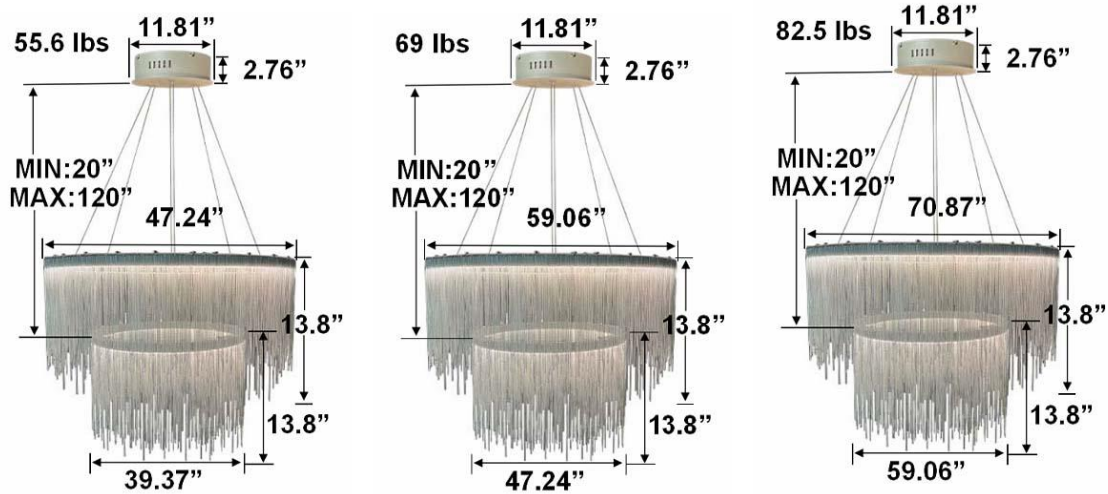

SB-D202A Canopy mount with direct lighting.