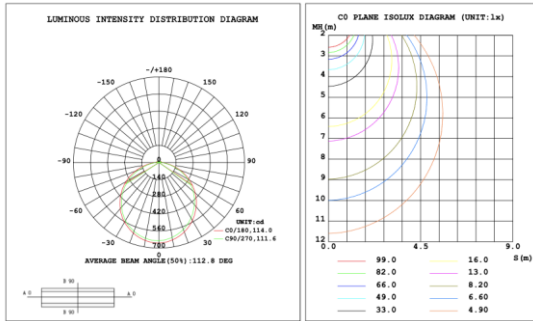

**SB-D202F Canopy mount with accent ring and swiveled rings, direct lighting.**

**SB-D202G Canopy mount with direct lighting.**

**SB-D202G Canopy mount with direct lighting**

**PHOTOMETRIC: Testing for 1 Tier and Direct Illumination**

**SB-D202A20WSSS 15.75" 20W @ 4000K**

**23.62" 30W @ 4000K**

**31.50" 40W @ 4000K**

Note: The Curves indicate the illuminated area and the average illumination when the luminaire is at different distance.

**39.37" 50W @ 4000K**

Note: The Curves indicate the illuminated area and the average illumination when the luminaire is at different distance.

**59.06" 70W @ 4000K**

Note: The Curves indicate the illuminated area and the average illumination when the luminaire is at different distance.

**70.87" 80W @ 4000K**

Flux out: 2941 lm

Height	Evgs, Emax	Angle: 113.14deg	Diameter
1m	394.6, 1394lx		302.99cm
2m	98.70, 348.5lx		605.99cm
3m	43.87, 154.9lx		908.98cm
4m	24.67, 87.12lx		1211.98cm
5m	15.79, 55.76lx		1514.97cm
6m	10.97, 38.72lx		1817.96cm
7m	8.057, 28.45lx		2120.96cm
8m	6.169, 21.78lx		2423.95cm
9m	4.874, 17.21lx		2726.95cm
10m	3.948, 13.94lx		3029.94cm