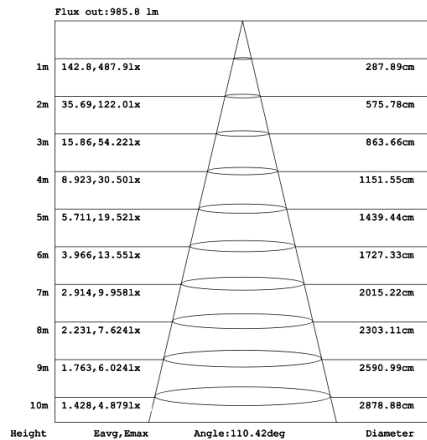

**SB-D202F Canopy mount with accent ring and swiveled rings, direct lighting.**

**SB-D202G Canopy mount with direct lighting.**

**SB-D202G Canopy mount with direct lighting**

**PHOTOMETRIC: Testing for 1 Tier and Direct Illumination**

**SB-D202A20WSSS 15.75" 20W @ 4000K**

**23.62" 30W @ 4000K**

**31.50" 40W @ 4000K**

Note: The Curves indicate the illuminated area and the average illumination when the luminaire is at different distance.

**39.37" 50W @ 4000K**

Note: The Curves indicate the illuminated area and the average illumination when the luminaire is at different distance.

**59.06" 70W @ 4000K**

Note: The Curves indicate the illuminated area and the average illumination when the luminaire is at different distance.

**70.87" 80W @ 4000K**

Flux out: 2941 lm

Height	Evgs, Emax	Angle: 113.14deg	Diameter
1m	394.6, 1394lx		302.99cm
2m	98.70, 348.5lx		605.99cm
3m	43.87, 154.9lx		908.98cm
4m	24.67, 87.12lx		1211.98cm
5m	15.79, 55.76lx		1514.97cm
6m	10.97, 38.72lx		1817.96cm
7m	8.057, 28.45lx		2120.96cm
8m	6.169, 21.78lx		2423.95cm
9m	4.874, 17.21lx		2726.95cm
10m	3.948, 13.94lx		3029.94cm