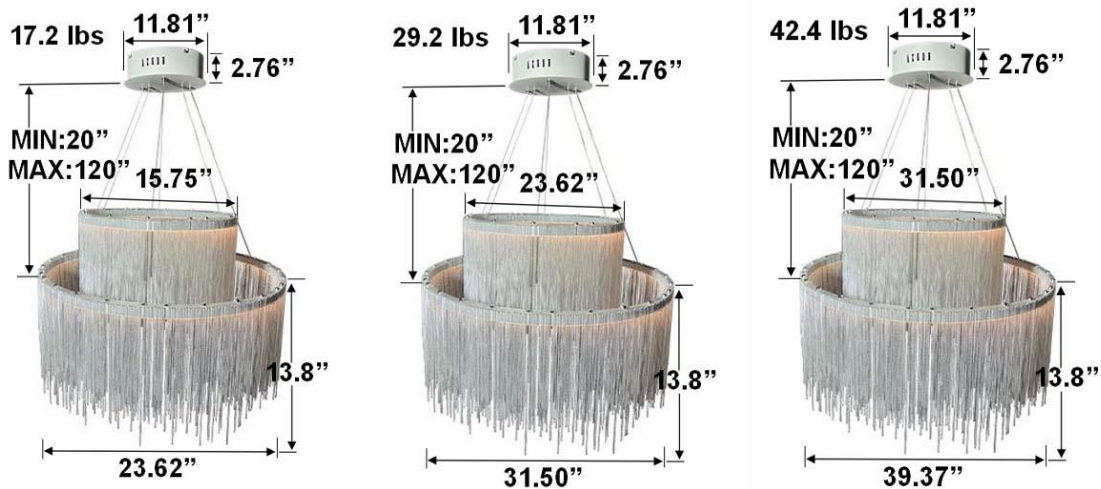

### FEATURES

- 5-year limited warranty.
- Ships assembled.
- Illumination direct.
- Aluminum body, Aluminum chain, metal driver canopy.
- Fixture delivered lumens per watt ratio up to 60 LPW, not including RGBW.
- Extruded aluminum housing up to 70.87", 1 continuous ring without joints.
- 10' standard adjustable aircraft cables/power cord adjust by push button grippers, custom length available.
- Can be remote driver mounted or driver concealed within the canopy, can be mounted on sloped ceiling.
- Over 50 lbs fixture must be installed using a U.L. listed outlet box or supported independently of the outlet box

### SB-D202A Canopy mount with direct lighting.

**SB-D202A Canopy mount with direct lighting.**

**SB-D202B Canopy mount with accent ring, direct lighting.**

**SB-D202C Remote driver with cables fixed directly to the ceiling, direct lighting.**  
(Driver box size: L10.83" X W3.78" X H1.81")

**SB-D202D Canopy mount with swiveled rings, direct lighting.**

**SB-D202D Canopy mount with swiveled rings, direct lighting.**

**SB-D202E Remote mount with canopy, cables fixed directly to the ceiling, light outside.**

**SB-D202F Canopy mount with accent ring and swiveled rings, direct lighting.**

**SB-D202G Canopy mount with direct lighting.**

**SB-D202G Canopy mount with direct lighting**

**PHOTOMETRIC: Testing for 1 Tier and Direct Illumination**