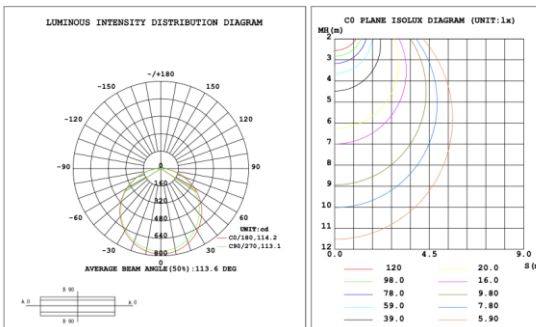

**SB-D202A20WSSS 15.75" 20W @ 4000K**

**23.62" 30W @ 4000K**

**31.50" 40W @ 4000K**

Note: The Curves indicate the illuminated area and the average illumination when the luminaire is at different distance.

**39.37" 50W @ 4000K**

Note: The Curves indicate the illuminated area and the average illumination when the luminaire is at different distance.

**59.06" 70W @ 4000K**

Note: The Curves indicate the illuminated area and the average illumination when the luminaire is at different distance.

**70.87" 80W @ 4000K**

Flux out: 2941 lm

Height	Evgs, Emax	Angle: 113.14deg	Diameter
1m	394.6, 1394lx		302.99cm
2m	98.70, 348.5lx		605.99cm
3m	43.87, 154.9lx		908.98cm
4m	24.67, 87.12lx		1211.98cm
5m	15.79, 55.76lx		1514.97cm
6m	10.97, 38.72lx		1817.96cm
7m	8.057, 28.45lx		2120.96cm
8m	6.169, 21.78lx		2423.95cm
9m	4.874, 17.21lx		2726.95cm
10m	3.948, 13.94lx		3029.94cm