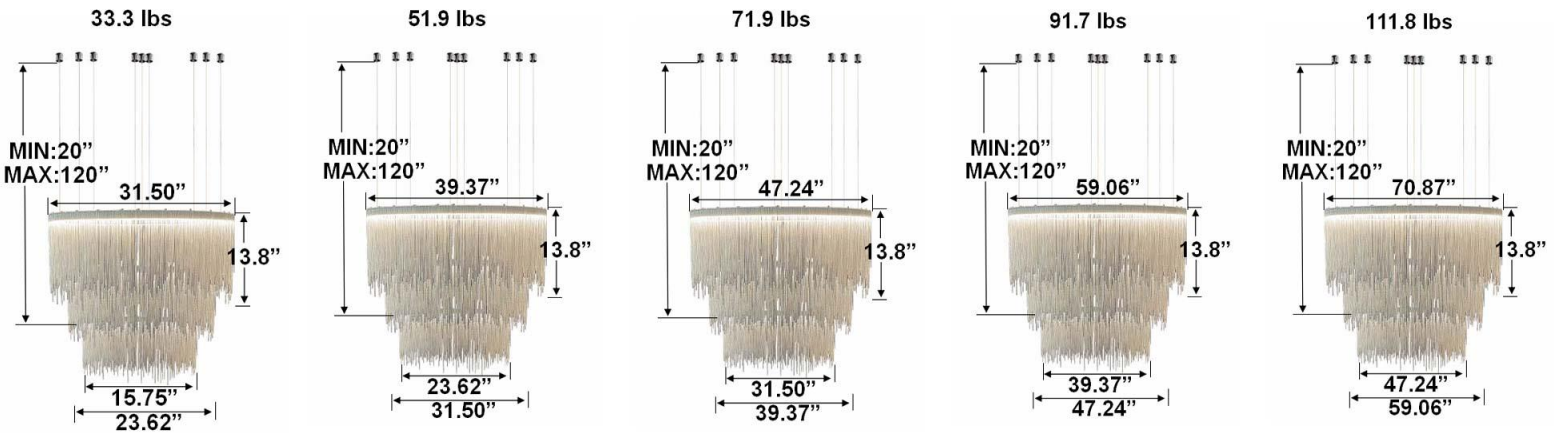

FEATURES

- 5-year limited warranty.
- Ships assembled.
- Illumination direct.
- Aluminum body, Aluminum chain, metal driver canopy.
- Fixture delivered lumens per watt ratio up to 60 LPW, not including RGBW.
- Extruded aluminum housing up to 70.87", 1 continuous ring without joints.
- 10' standard adjustable aircraft cables/power cord adjust by push button grippers, custom length available.
- Can be remote driver mounted or driver concealed within the canopy, can be mounted on sloped ceiling.

DIMENSIONS & WEIGHTS: Canopy Size for ZigBee & DMX: 15.75" x 2.76"

SB-D203A Canopy mount with direct lighting.

SB-D203B Canopy mount with accent ring, direct lighting.

**SB-D203C Remote driver with cables fixed directly to the ceiling, direct lighting.
(Driver box size: L10.83" X W3.78" X H1.81")**

SB-D203D Remote mount with canopy, cables fixed directly to the ceiling, direct lighting.

PHOTOMETRIC: Direct Illumination

SB-D201A20WSSS 15.75" 20W @ 4000K

23.62" 30W @ 4000K

31.50" 40W @ 4000K

39.37" 50W @ 4000K