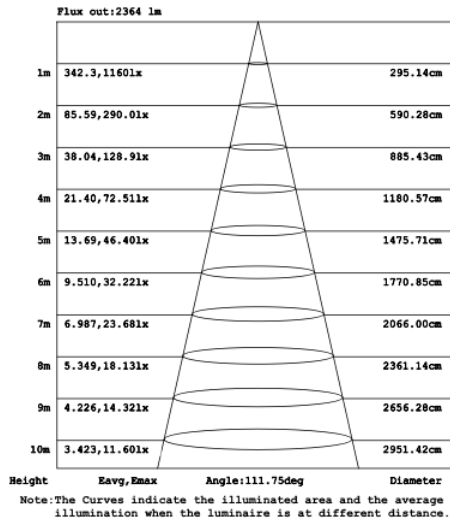

DIMENSIONS & WEIGHTS: Canopy Size for ZigBee & DMX: 15.75" x 2.76"

SB-D203A Canopy mount with direct lighting.

SB-D203B Canopy mount with accent ring, direct lighting.

**SB-D203C Remote driver with cables fixed directly to the ceiling, direct lighting.
(Driver box size: L10.83" X W3.78" X H1.81")**

SB-D203D Remote mount with canopy, cables fixed directly to the ceiling, direct lighting.

PHOTOMETRIC: Direct Illumination

SB-D201A20WSSS 15.75" 20W @ 4000K

23.62" 30W @ 4000K

31.50" 40W @ 4000K

39.37" 50W @ 4000K

59.06" 70W @ 4000K

70.87" 80W @ 4000K