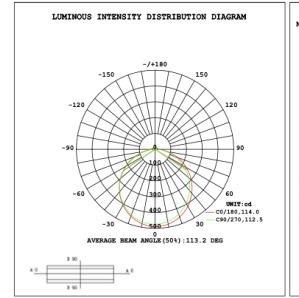

DIMENSIONS & WEIGHTS: Canopy Size for ZigBee & DMX: 15.75" x 2.76"

SB-D203A Canopy mount with direct lighting.

SB-D203B Canopy mount with accent ring, direct lighting.

**SB-D203C Remote driver with cables fixed directly to the ceiling, direct lighting.
(Driver box size: L10.83" X W3.78" X H1.81")**

SB-D203D Remote mount with canopy, cables fixed directly to the ceiling, direct lighting.

PHOTOMETRIC: Direct Illumination

SB-D201A20WSSS 15.75" 20W @ 4000K

23.62" 30W @ 4000K

31.50" 40W @ 4000K

39.37" 50W @ 4000K