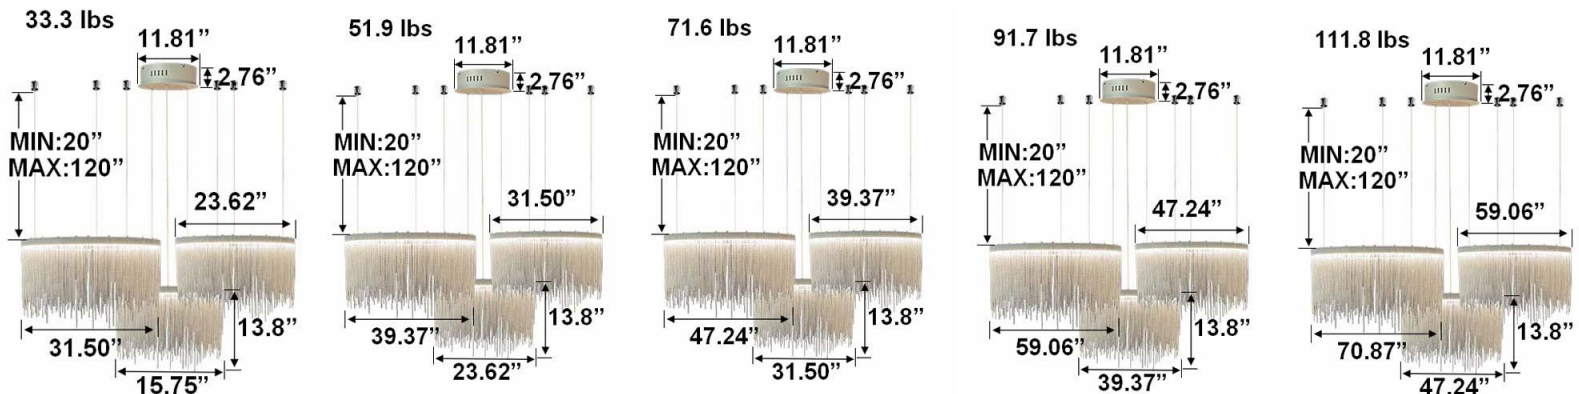

FEATURES

- 5-year limited warranty.
- Ships assembled.
- Illumination direct.
- Aluminum body, Aluminum chain, metal driver canopy.
- Fixture delivered lumens per watt ratio up to 60 LPW, not including RGBW.
- Extruded aluminum housing up to 70.87", 1 continuous ring without joints.
- 10' standard adjustable aircraft cables/power cord adjust by push button grippers, custom length available.
- Can be remote driver mounted or driver concealed within the canopy, can be mounted on sloped ceiling.

DIMENSIONS & WEIGHTS: Canopy Size for ZigBee & DMX: 15.75" x 2.76"

SB-D203A Canopy mount with direct lighting.

SB-D203B Canopy mount with accent ring, direct lighting.

**SB-D203C Remote driver with cables fixed directly to the ceiling, direct lighting.
(Driver box size: L10.83" X W3.78" X H1.81")**

SB-D203D Remote mount with canopy, cables fixed directly to the ceiling, direct lighting.

PHOTOMETRIC: Direct Illumination

SB-D201A20WSSS 15.75" 20W @ 4000K

23.62" 30W @ 4000K

31.50" 40W @ 4000K

39.37" 50W @ 4000K