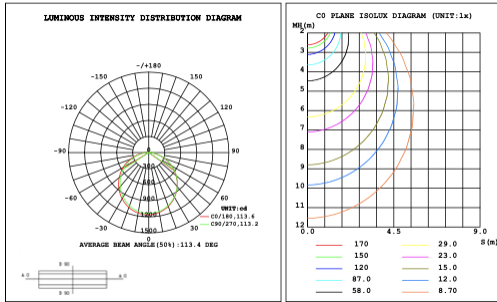

59.06" 70W @ 4000K