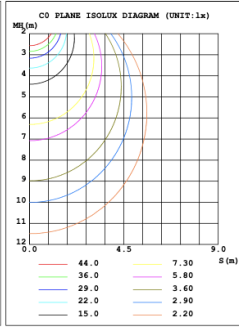

PHOTOMETRIC: Direct Illumination

SB-D201A20WSSS 15.75" 20W @ 4000K