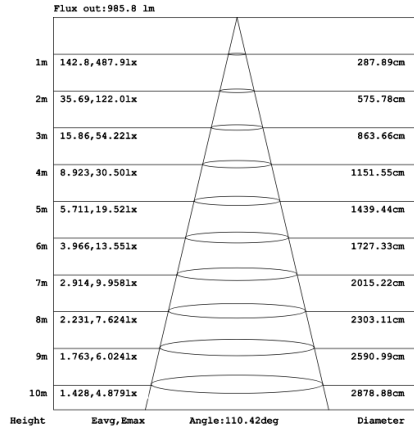

DIMENSIONS & WEIGHTS: Canopy Size for ZigBee & DMX: 15.75" x 2.76"

SB-D203A Canopy mount with direct lighting.

SB-D203B Canopy mount with accent ring, direct lighting.

**SB-D203C Remote driver with cables fixed directly to the ceiling, direct lighting.
(Driver box size: L10.83" X W3.78" X H1.81")**

SB-D203D Remote mount with canopy, cables fixed directly to the ceiling, direct lighting.

PHOTOMETRIC: Direct Illumination

SB-D201A20WSSS 15.75" 20W @ 4000K

23.62" 30W @ 4000K

31.50" 40W @ 4000K

39.37" 50W @ 4000K

59.06" 70W @ 4000K

70.87" 80W @ 4000K