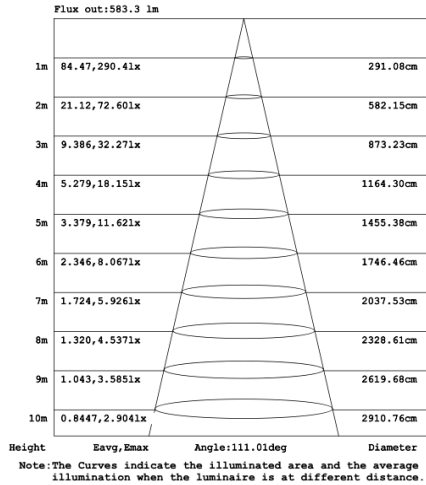

PHOTOMETRIC: Direct Illumination

SB-D201A20WSSS 15.75" 20W @ 4000K