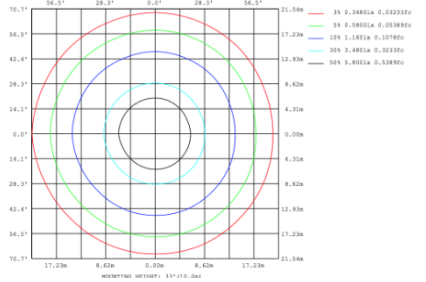

59.06" 70W @ 4000K