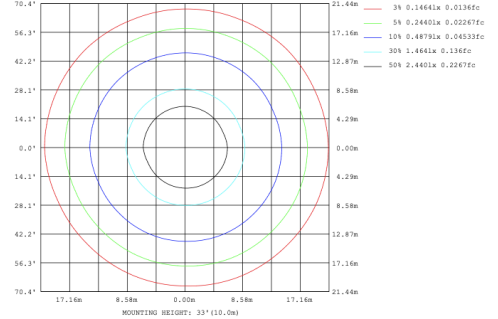

DIMENSIONS & WEIGHTS: Canopy Size for ZigBee & DMX: 15.75" x 2.76"

SB-D203A Canopy mount with direct lighting.

SB-D203B Canopy mount with accent ring, direct lighting.

**SB-D203C Remote driver with cables fixed directly to the ceiling, direct lighting.
(Driver box size: L10.83" X W3.78" X H1.81")**

SB-D203D Remote mount with canopy, cables fixed directly to the ceiling, direct lighting.

PHOTOMETRIC: Direct Illumination

SB-D201A20WSSS 15.75" 20W @ 4000K

23.62" 30W @ 4000K

31.50" 40W @ 4000K

39.37" 50W @ 4000K