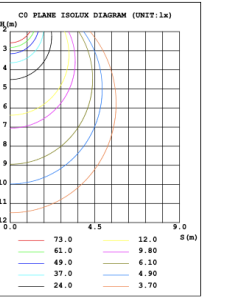

DIMENSIONS & WEIGHTS: Canopy Size for ZigBee & DMX: 15.75" x 2.76"

SB-D203A Canopy mount with direct lighting.

SB-D203B Canopy mount with accent ring, direct lighting.

**SB-D203C Remote driver with cables fixed directly to the ceiling, direct lighting.
(Driver box size: L10.83" X W3.78" X H1.81")**

SB-D203D Remote mount with canopy, cables fixed directly to the ceiling, direct lighting.

PHOTOMETRIC: Direct Illumination

SB-D201A20WSSS 15.75" 20W @ 4000K

23.62" 30W @ 4000K

31.50" 40W @ 4000K

39.37" 50W @ 4000K