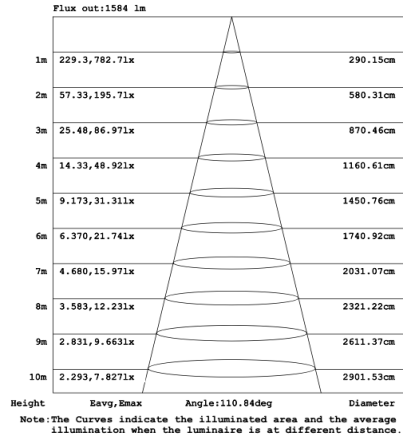

DIMENSIONS & WEIGHTS: Canopy Size for ZigBee & DMX: 15.75" x 2.76"

SB-D203A Canopy mount with direct lighting.

SB-D203B Canopy mount with accent ring, direct lighting.

**SB-D203C Remote driver with cables fixed directly to the ceiling, direct lighting.
(Driver box size: L10.83" X W3.78" X H1.81")**

SB-D203D Remote mount with canopy, cables fixed directly to the ceiling, direct lighting.

PHOTOMETRIC: Direct Illumination

SB-D201A20WSSS 15.75" 20W @ 4000K

23.62" 30W @ 4000K

31.50" 40W @ 4000K

39.37" 50W @ 4000K

59.06" 70W @ 4000K

70.87" 80W @ 4000K