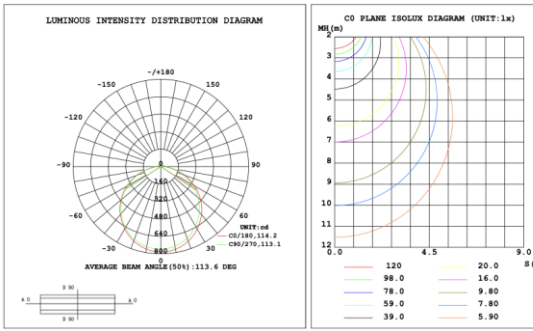

DIMENSIONS & WEIGHTS: Canopy Size for ZigBee & DMX: 15.75" x 2.76"

SB-D203A Canopy mount with direct lighting.

SB-D203B Canopy mount with accent ring, direct lighting.

**SB-D203C Remote driver with cables fixed directly to the ceiling, direct lighting.
(Driver box size: L10.83" X W3.78" X H1.81")**

SB-D203D Remote mount with canopy, cables fixed directly to the ceiling, direct lighting.

PHOTOMETRIC: Direct Illumination

SB-D201A20WSSS 15.75" 20W @ 4000K

23.62" 30W @ 4000K

31.50" 40W @ 4000K

39.37" 50W @ 4000K