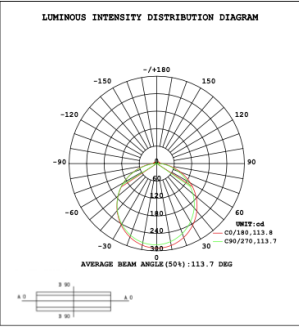

PHOTOMETRIC: Direct Illumination

SB-D201A20WSSS 15.75" 20W @ 4000K