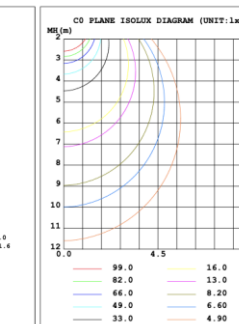

DIMENSIONS & WEIGHTS: Canopy Size for ZigBee & DMX: 15.75" x 2.76"

SB-D203A Canopy mount with direct lighting.

SB-D203B Canopy mount with accent ring, direct lighting.

**SB-D203C Remote driver with cables fixed directly to the ceiling, direct lighting.
(Driver box size: L10.83" X W3.78" X H1.81")**

SB-D203D Remote mount with canopy, cables fixed directly to the ceiling, direct lighting.

PHOTOMETRIC: Direct Illumination

SB-D201A20WSSS 15.75" 20W @ 4000K

23.62" 30W @ 4000K

31.50" 40W @ 4000K

39.37" 50W @ 4000K