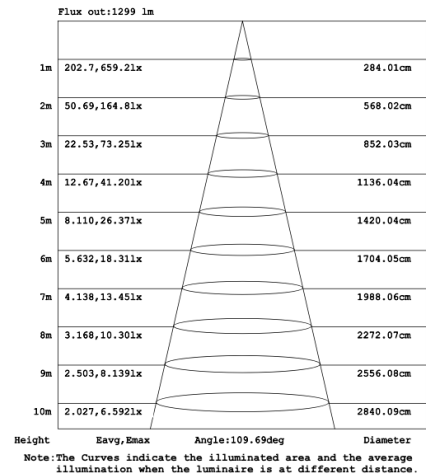

DIMENSIONS & WEIGHTS: Canopy Size for ZigBee & DMX: 15.75" x 2.76"

SB-D203A Canopy mount with direct lighting.

SB-D203B Canopy mount with accent ring, direct lighting.

**SB-D203C Remote driver with cables fixed directly to the ceiling, direct lighting.
(Driver box size: L10.83" X W3.78" X H1.81")**

SB-D203D Remote mount with canopy, cables fixed directly to the ceiling, direct lighting.

PHOTOMETRIC: Direct Illumination

SB-D201A20WSSS 15.75" 20W @ 4000K

23.62" 30W @ 4000K

31.50" 40W @ 4000K

39.37" 50W @ 4000K

59.06" 70W @ 4000K

70.87" 80W @ 4000K