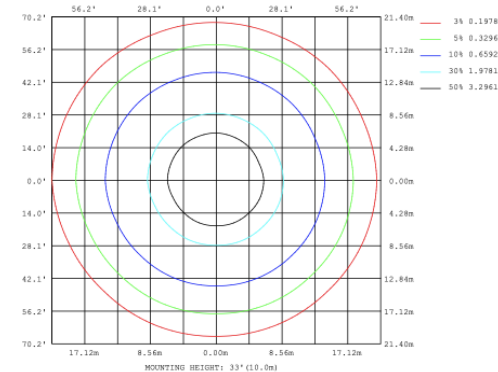

DIMENSIONS & WEIGHTS: Canopy Size for ZigBee & DMX: 15.75" x 2.76"

SB-D203A Canopy mount with direct lighting.

SB-D203B Canopy mount with accent ring, direct lighting.

**SB-D203C Remote driver with cables fixed directly to the ceiling, direct lighting.
(Driver box size: L10.83" X W3.78" X H1.81")**

SB-D203D Remote mount with canopy, cables fixed directly to the ceiling, direct lighting.

PHOTOMETRIC: Direct Illumination

SB-D201A20WSSS 15.75" 20W @ 4000K

23.62" 30W @ 4000K

31.50" 40W @ 4000K

39.37" 50W @ 4000K