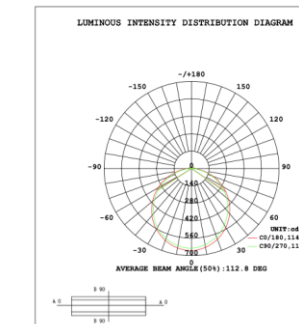

DIMENSIONS & WEIGHTS: Canopy Size for ZigBee & DMX: 15.75" x 2.76"

SB-D203A Canopy mount with direct lighting.

SB-D203B Canopy mount with accent ring, direct lighting.

**SB-D203C Remote driver with cables fixed directly to the ceiling, direct lighting.
(Driver box size: L10.83" X W3.78" X H1.81")**

SB-D203D Remote mount with canopy, cables fixed directly to the ceiling, direct lighting.

PHOTOMETRIC: Direct Illumination

SB-D201A20WSSS 15.75" 20W @ 4000K

23.62" 30W @ 4000K

31.50" 40W @ 4000K

39.37" 50W @ 4000K

59.06" 70W @ 4000K

70.87" 80W @ 4000K