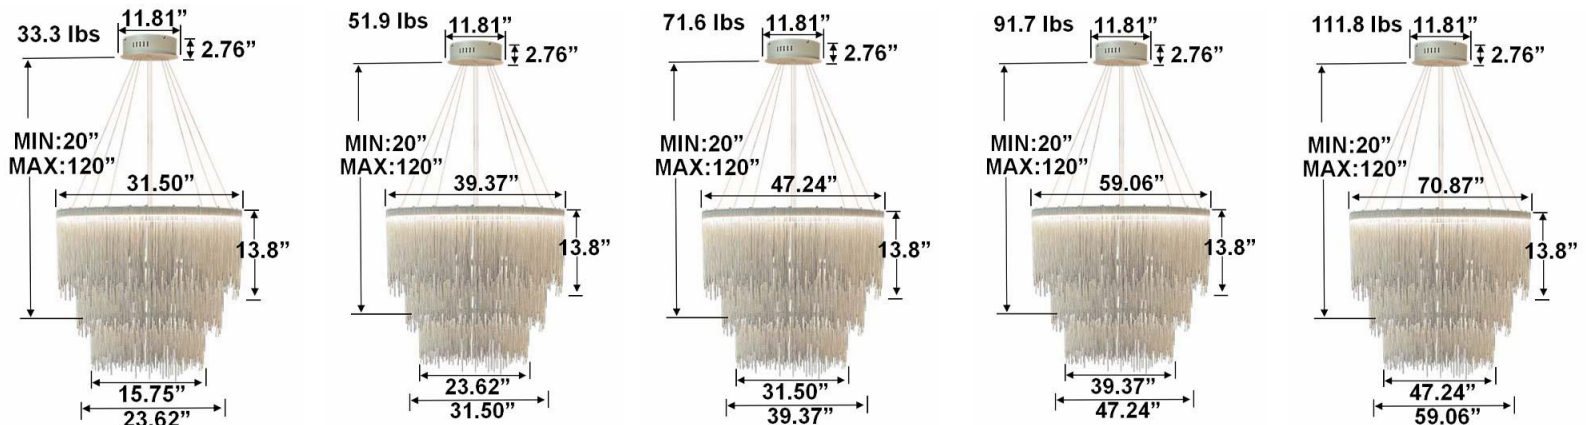

RGBW/TUNABLE WHITE SMART CONTROL

[SEE SPEC AND VIDEO](#)

Get Smart

Using Amazon Echo, Echo Dot, or any Alexa-enabled device allows you to turn your luminaire on and off, dim the light and change light color to Red, Green, Blue or White independently by using voice command or Smart phone app, DMX, Handheld remote or wall control.

DIMENSIONS & WEIGHTS: Canopy Size for ZigBee & DMX: 15.75" x 2.76"

SB-D203A Canopy mount with direct lighting.

SB-D203B Canopy mount with accent ring, direct lighting.

**SB-D203C Remote driver with cables fixed directly to the ceiling, direct lighting.
(Driver box size: L10.83" X W3.78" X H1.81")**

SB-D203D Remote mount with canopy, cables fixed directly to the ceiling, direct lighting.

PHOTOMETRIC: Direct Illumination

SB-D201A20WSSS 15.75" 20W @ 4000K

23.62" 30W @ 4000K

31.50" 40W @ 4000K

39.37" 50W @ 4000K