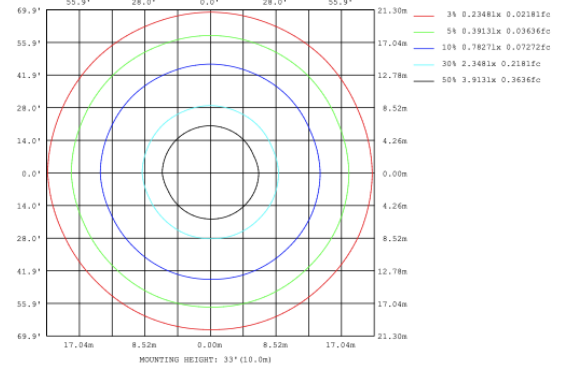

DIMENSIONS & WEIGHTS: Canopy Size for ZigBee & DMX: 15.75" x 2.76"

SB-D203A Canopy mount with direct lighting.

SB-D203B Canopy mount with accent ring, direct lighting.

**SB-D203C Remote driver with cables fixed directly to the ceiling, direct lighting.
(Driver box size: L10.83" X W3.78" X H1.81")**

SB-D203D Remote mount with canopy, cables fixed directly to the ceiling, direct lighting.

PHOTOMETRIC: Direct Illumination

SB-D201A20WSSS 15.75" 20W @ 4000K

23.62" 30W @ 4000K

31.50" 40W @ 4000K

39.37" 50W @ 4000K