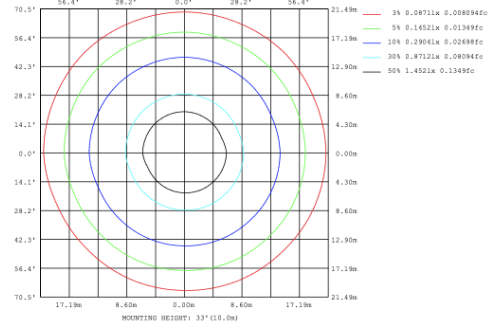

PHOTOMETRIC: Direct Illumination

SB-D201A20WSSS 15.75" 20W @ 4000K