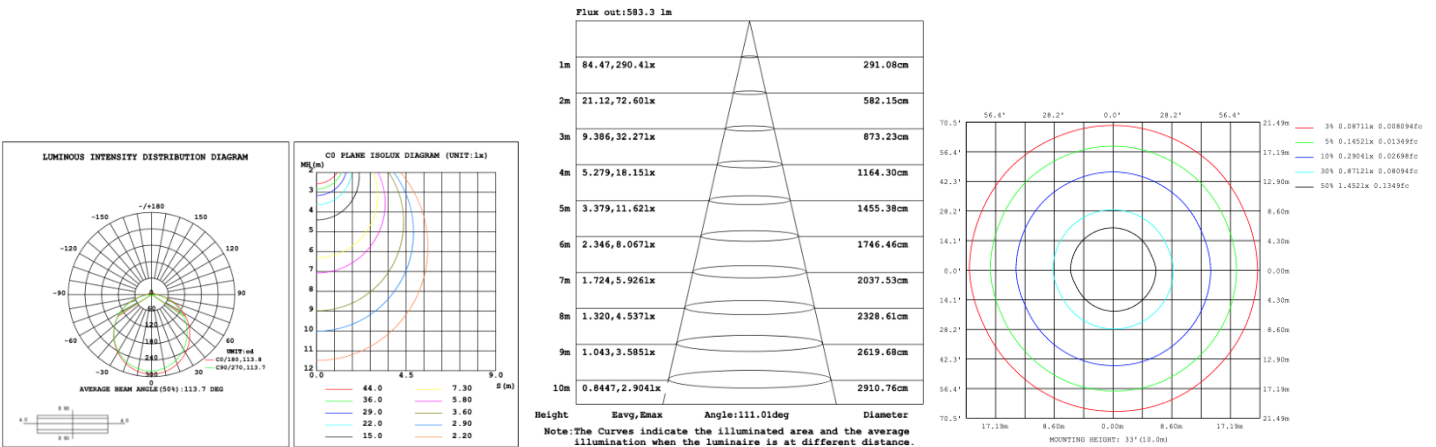

31.8 lbs

38 lbs

SB-U106C Remote mount with canopy, cables fixed directly to the ceiling, direct and indirect lighting.

SB-U106D Remote driver with cables fixed directly to the ceiling, direct and indirect lighting. (Driver box size: L10.83" X W3.78" X H1.81")

PHOTOMETRIC: Testing for single ring and direct only

15.75" 20W @ 4000K

23.62" 30W @ 4000K

Flux out: 985.8 lm

Height	Eavg, Emax	Angle: 110.42deg	Diameter
1m	142.8, 487.9lx		287.89cm
2m	35.69, 122.0lx		575.78cm
3m	15.86, 54.22lx		863.66cm
4m	8.923, 30.50lx		1151.55cm
5m	5.711, 19.52lx		1439.44cm
6m	3.966, 13.55lx		1727.33cm
7m	2.914, 9.958lx		2015.22cm
8m	2.231, 7.624lx		2303.11cm
9m	1.763, 6.024lx		2590.99cm
10m	1.428, 4.879lx		2878.88cm

31.50" 40W @ 4000K

Flux out: 1299 lm

Height	Eavg, Emax	Angle: 109.69deg	Diameter
1m	202.7, 659.2lx		284.01cm
2m	50.69, 164.8lx		568.02cm
3m	22.53, 73.25lx		852.03cm
4m	12.67, 41.20lx		1136.04cm
5m	8.110, 26.37lx		1420.04cm
6m	5.632, 18.31lx		1704.05cm
7m	4.138, 13.45lx		1988.06cm
8m	3.168, 10.30lx		2272.07cm
9m	2.503, 8.139lx		2556.08cm
10m	2.027, 6.592lx		2840.09cm

Note: The Curves indicate the illuminated area and the average illumination when the luminaire is at different distance.

39.37" 50W @ 4000K

Flux out: 1584 lm

Height	Eavg, Emax	Angle: 110.84deg	Diameter
1m	229.3, 782.7lx		290.15cm
2m	57.33, 195.7lx		580.31cm
3m	25.48, 86.97lx		870.46cm
4m	14.33, 48.92lx		1160.61cm
5m	9.173, 31.31lx		1450.76cm
6m	6.370, 21.74lx		1740.92cm
7m	4.680, 15.97lx		2031.07cm
8m	3.583, 12.23lx		2321.22cm
9m	2.831, 9.663lx		2611.37cm
10m	2.293, 7.827lx		2901.53cm