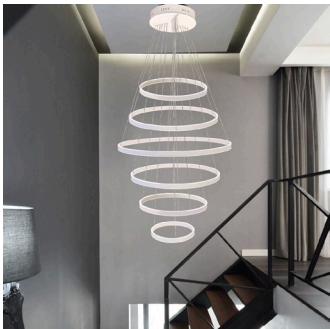

FEATURES

- 5-year limited warranty.
- Ships assembled.
- Illumination direct/indirect.
- Extruded aluminum housing up to 70.87", 1 continuous ring without joints.
- Lens: White frosted acrylic diffuser, Glare-free
- Fixture delivered lumens per watt ratio up to 82 LPW, 41 LPW direct, 41 LPW indirect, not including RGBW.
- 10' standard adjustable aircraft cables/power cord adjust by push button grippers, custom length available.
- Can be remote driver mounted or driver concealed within the canopy, can be mounted on sloped ceiling.
- Over 50 lbs fixture must be installed using a U.L. listed outlet box or supported independently of the outlet box

SPECIFICATIONS

- 90+ CRI.
- Input: 100-277V, 50/60Hz.
- 1-10V dimming standard, ELV / TRIAC, Dali, DMX, ZigBee available.
- UL listed, suitable for dry location. (BAA) Buy American compliant.
- Built in color temperature selectable. Choose from 2700K/3500K/4000K. Or 3000K/3500K/4000K. Custom color temperatures. lumen outputs, RGBW, Tunable White available.

PARTS PACKED WITH STANDARD FIXTURE

- Plastic Anchors, Screws, Wire Connectors
- CCT Selector Switch