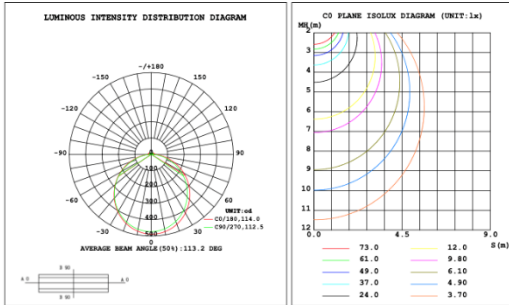

31.8 lbs

38 lbs

SB-U106C Remote mount with canopy, cables fixed directly to the ceiling, direct and indirect lighting.

SB-U106D Remote driver with cables fixed directly to the ceiling, direct and indirect lighting. (Driver box size: L10.83" X W3.78" X H1.81")

PHOTOMETRIC: Testing for single ring and direct only

15.75" 20W @ 4000K

23.62" 30W @ 4000K

Flux out: 985.8 lm

Height	Eavg, Emax	Angle: 110.42deg	Diameter
1m	142.8, 487.9lx		287.89cm
2m	35.69, 122.0lx		575.78cm
3m	15.86, 54.22lx		863.66cm
4m	8.923, 30.50lx		1151.55cm
5m	5.711, 19.52lx		1439.44cm
6m	3.966, 13.55lx		1727.33cm
7m	2.914, 9.958lx		2015.22cm
8m	2.231, 7.624lx		2303.11cm
9m	1.763, 6.024lx		2590.99cm
10m	1.428, 4.879lx		2878.88cm

31.50" 40W @ 4000K

Flux out: 1299 lm

Height	Eavg, Emax	Angle: 109.69deg	Diameter
1m	202.7, 659.2lx		284.01cm
2m	50.69, 164.8lx		568.02cm
3m	22.53, 73.25lx		852.03cm
4m	12.67, 41.20lx		1136.04cm
5m	8.110, 26.37lx		1420.04cm
6m	5.632, 18.31lx		1704.05cm
7m	4.138, 13.45lx		1988.06cm
8m	3.168, 10.30lx		2272.07cm
9m	2.503, 8.139lx		2556.08cm
10m	2.027, 6.592lx		2840.09cm

Note: The Curves indicate the illuminated area and the average illumination when the luminaire is at different distance.

39.37" 50W @ 4000K

Flux out: 1584 lm

Height	Eavg, Emax	Angle: 110.84deg	Diameter
1m	229.3, 782.7lx		290.15cm
2m	57.33, 195.7lx		580.31cm
3m	25.48, 86.97lx		870.46cm
4m	14.33, 48.92lx		1160.61cm
5m	9.173, 31.31lx		1450.76cm
6m	6.370, 21.74lx		1740.92cm
7m	4.680, 15.97lx		2031.07cm
8m	3.583, 12.23lx		2321.22cm
9m	2.831, 9.663lx		2611.37cm
10m	2.293, 7.827lx		2901.53cm