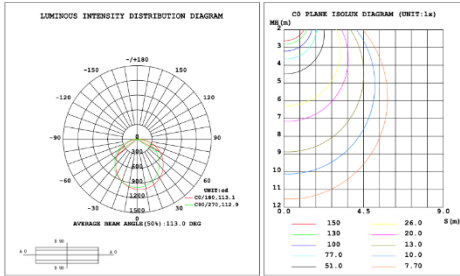

PHOTOMETRIC: Testing for single ring and direct only

15.75" 20W @ 4000K

23.62" 30W @ 4000K

Flux out: 985.8 lm

Height	Eavg, Emax	Angle: 110.42deg	Diameter
1m	142.8, 487.9lx		287.89cm
2m	35.69, 122.0lx		575.78cm
3m	15.86, 54.22lx		863.66cm
4m	8.923, 30.50lx		1151.55cm
5m	5.711, 19.52lx		1439.44cm
6m	3.966, 13.55lx		1727.33cm
7m	2.914, 9.958lx		2015.22cm
8m	2.231, 7.624lx		2303.11cm
9m	1.763, 6.024lx		2590.99cm
10m	1.428, 4.879lx		2878.88cm

31.50" 40W @ 4000K

Flux out: 1299 lm

Height	Eavg, Emax	Angle: 109.69deg	Diameter
1m	202.7, 659.2lx		284.01cm
2m	50.69, 164.8lx		568.02cm
3m	22.53, 73.25lx		852.03cm
4m	12.67, 41.20lx		1136.04cm
5m	8.110, 26.37lx		1420.04cm
6m	5.632, 18.31lx		1704.05cm
7m	4.138, 13.45lx		1988.06cm
8m	3.168, 10.30lx		2272.07cm
9m	2.503, 8.139lx		2556.08cm
10m	2.027, 6.592lx		2840.09cm

Note: The Curves indicate the illuminated area and the average illumination when the luminaire is at different distance.

39.37" 50W @ 4000K

Flux out: 1584 lm

Height	Eavg, Emax	Angle: 110.84deg	Diameter
1m	229.3, 782.7lx		290.15cm
2m	57.33, 195.7lx		580.31cm
3m	25.48, 86.97lx		870.46cm
4m	14.33, 48.92lx		1160.61cm
5m	9.173, 31.31lx		1450.76cm
6m	6.370, 21.74lx		1740.92cm
7m	4.680, 15.97lx		2031.07cm
8m	3.583, 12.23lx		2321.22cm
9m	2.831, 9.663lx		2611.37cm
10m	2.293, 7.827lx		2901.53cm

Note: The Curves indicate the illuminated area and the average illumination when the luminaire is at different distance.

47.24" 60W @ 4000K

59.06" 70W @ 4000K

70.87" 80W @ 4000K