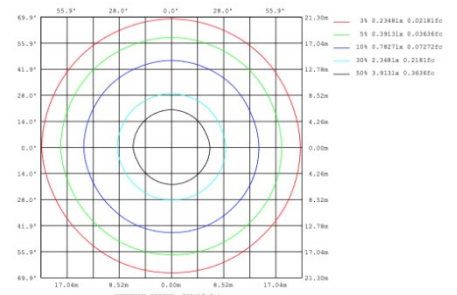

PHOTOMETRIC: Testing for single ring and direct only

15.75" 20W @ 4000K

23.62" 30W @ 4000K

Flux out: 985.8 lm

Height	Eavg, Emax	Angle: 110.42deg	Diameter
1m	142.8, 487.9lx		287.89cm
2m	35.69, 122.0lx		575.78cm
3m	15.86, 54.22lx		863.66cm
4m	8.923, 30.50lx		1151.55cm
5m	5.711, 19.52lx		1439.44cm
6m	3.966, 13.55lx		1727.33cm
7m	2.914, 9.958lx		2015.22cm
8m	2.231, 7.624lx		2303.11cm
9m	1.763, 6.024lx		2590.99cm
10m	1.428, 4.879lx		2878.88cm

31.50" 40W @ 4000K

Flux out: 1299 lm

Height	Eavg, Emax	Angle: 109.69deg	Diameter
1m	202.7, 659.2lx		284.01cm
2m	50.69, 164.8lx		568.02cm
3m	22.53, 73.25lx		852.03cm
4m	12.67, 41.20lx		1136.04cm
5m	8.110, 26.37lx		1420.04cm
6m	5.632, 18.31lx		1704.05cm
7m	4.138, 13.45lx		1988.06cm
8m	3.168, 10.30lx		2272.07cm
9m	2.503, 8.139lx		2556.08cm
10m	2.027, 6.592lx		2840.09cm

Note: The Curves indicate the illuminated area and the average illumination when the luminaire is at different distance.

39.37" 50W @ 4000K

Flux out: 1584 lm

Height	Eavg, Emax	Angle: 110.84deg	Diameter
1m	229.3, 782.7lx		290.15cm
2m	57.33, 195.7lx		580.31cm
3m	25.48, 86.97lx		870.46cm
4m	14.33, 48.92lx		1160.61cm
5m	9.173, 31.31lx		1450.76cm
6m	6.370, 21.74lx		1740.92cm
7m	4.680, 15.97lx		2031.07cm
8m	3.583, 12.23lx		2321.22cm
9m	2.831, 9.663lx		2611.37cm
10m	2.293, 7.827lx		2901.53cm

Note: The Curves indicate the illuminated area and the average illumination when the luminaire is at different distance.

47.24" 60W @ 4000K

59.06" 70W @ 4000K

70.87" 80W @ 4000K