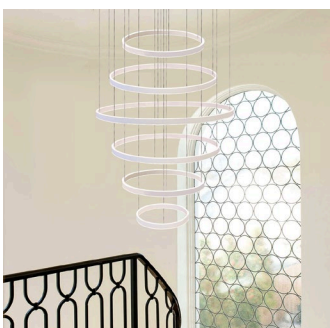

FEATURES

- 5-year limited warranty.
- Ships assembled.
- Illumination direct/indirect.
- Extruded aluminum housing up to 70.87", 1 continuous ring without joints.
- Lens: White frosted acrylic diffuser, Glare-free
- Fixture delivered lumens per watt ratio up to 82 LPW, 41 LPW direct, 41 LPW indirect, not including RGBW.
- 10' standard adjustable aircraft cables/power cord adjust by push button grippers, custom length available.
- Can be remote driver mounted or driver concealed within the canopy, can be mounted on sloped ceiling.
- Over 50 lbs fixture must be installed using a U.L. listed outlet box or supported independently of the outlet box

SPECIFICATIONS

- 90+ CRI.
- Input: 100-277V, 50/60Hz.
- 1-10V dimming standard, ELV / TRIAC, Dali, DMX, ZigBee available.
- UL listed, suitable for dry location. (BAA) Buy American compliant.
- Built in color temperature selectable. Choose from 2700K/3500K/4000K. Or 3000K/3500K/4000K. Custom color temperatures. lumen outputs, RGBW, Tunable White available.

PARTS PACKED WITH STANDARD FIXTURE

- Plastic Anchors, Screws, Wire Connectors
- CCT Selector Switch