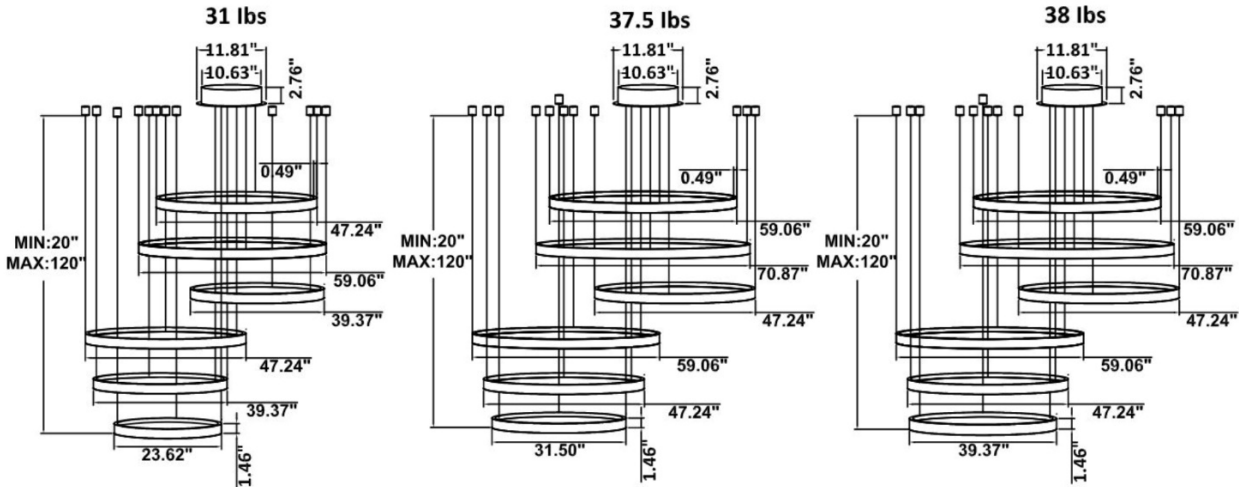

SB-U106C Remote mount with canopy, cables fixed directly to the ceiling, direct and indirect lighting.