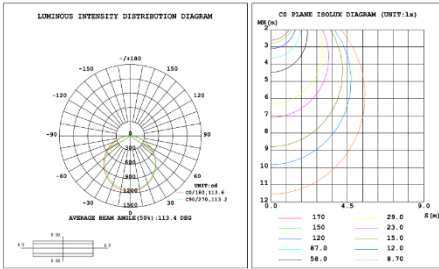

PHOTOMETRIC: Testing for single ring and direct only

15.75" 20W @ 4000K

23.62" 30W @ 4000K

Flux out: 985.8 lm

Height	Eavg, Emax	Angle: 110.42deg	Diameter
1m	142.8, 487.9lx		287.89cm
2m	35.69, 122.0lx		575.78cm
3m	15.86, 54.22lx		863.66cm
4m	8.923, 30.50lx		1151.55cm
5m	5.711, 19.52lx		1439.44cm
6m	3.966, 13.55lx		1727.33cm
7m	2.914, 9.958lx		2015.22cm
8m	2.231, 7.624lx		2303.11cm
9m	1.763, 6.024lx		2590.99cm
10m	1.428, 4.879lx		2878.88cm

31.50" 40W @ 4000K

Flux out: 1299 lm

Height	Eavg, Emax	Angle: 109.69deg	Diameter
1m	202.7, 659.2lx		284.01cm
2m	50.69, 164.8lx		568.02cm
3m	22.53, 73.25lx		852.03cm
4m	12.67, 41.20lx		1136.04cm
5m	8.110, 26.37lx		1420.04cm
6m	5.632, 18.31lx		1704.05cm
7m	4.138, 13.45lx		1988.06cm
8m	3.168, 10.30lx		2272.07cm
9m	2.503, 8.139lx		2556.08cm
10m	2.027, 6.592lx		2840.09cm

Note: The Curves indicate the illuminated area and the average illumination when the luminaire is at different distance.

39.37" 50W @ 4000K

Flux out: 1584 lm

Height	Eavg, Emax	Angle: 110.84deg	Diameter
1m	229.3, 782.7lx		290.15cm
2m	57.33, 195.7lx		580.31cm
3m	25.48, 86.97lx		870.46cm
4m	14.33, 48.92lx		1160.61cm
5m	9.173, 31.31lx		1450.76cm
6m	6.370, 21.74lx		1740.92cm
7m	4.680, 15.97lx		2031.07cm
8m	3.583, 12.23lx		2321.22cm
9m	2.831, 9.663lx		2611.37cm
10m	2.293, 7.827lx		2901.53cm

Note: The Curves indicate the illuminated area and the average illumination when the luminaire is at different distance.

47.24" 60W @ 4000K

59.06" 70W @ 4000K

70.87" 80W @ 4000K