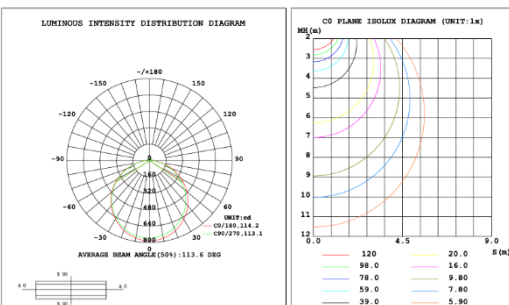

PHOTOMETRIC: Testing for single ring and direct only

15.75" 20W @ 4000K

23.62" 30W @ 4000K

Flux out: 985.8 lm

Height	Eavg, Emax	Angle: 110.42deg	Diameter
1m	142.8, 487.9lx		287.89cm
2m	35.69, 122.0lx		575.78cm
3m	15.86, 54.22lx		863.66cm
4m	8.923, 30.50lx		1151.55cm
5m	5.711, 19.52lx		1439.44cm
6m	3.966, 13.55lx		1727.33cm
7m	2.914, 9.958lx		2015.22cm
8m	2.231, 7.624lx		2303.11cm
9m	1.763, 6.024lx		2590.99cm
10m	1.428, 4.879lx		2878.88cm

31.50" 40W @ 4000K

Flux out: 1299 lm

Height	Eavg, Emax	Angle: 109.69deg	Diameter
1m	202.7, 659.2lx		284.01cm
2m	50.69, 164.8lx		568.02cm
3m	22.53, 73.25lx		852.03cm
4m	12.67, 41.20lx		1136.04cm
5m	8.110, 26.37lx		1420.04cm
6m	5.632, 18.31lx		1704.05cm
7m	4.138, 13.45lx		1988.06cm
8m	3.168, 10.30lx		2272.07cm
9m	2.503, 8.139lx		2556.08cm
10m	2.027, 6.592lx		2840.09cm

Note: The Curves indicate the illuminated area and the average illumination when the luminaire is at different distance.

39.37" 50W @ 4000K

Flux out: 1584 lm

Height	Eavg, Emax	Angle: 110.84deg	Diameter
1m	229.3, 782.7lx		290.15cm
2m	57.33, 195.7lx		580.31cm
3m	25.48, 86.97lx		870.46cm
4m	14.33, 48.92lx		1160.61cm
5m	9.173, 31.31lx		1450.76cm
6m	6.370, 21.74lx		1740.92cm
7m	4.680, 15.97lx		2031.07cm
8m	3.583, 12.23lx		2321.22cm
9m	2.831, 9.663lx		2611.37cm
10m	2.293, 7.827lx		2901.53cm

Note: The Curves indicate the illuminated area and the average illumination when the luminaire is at different distance.

47.24" 60W @ 4000K

59.06" 70W @ 4000K

70.87" 80W @ 4000K