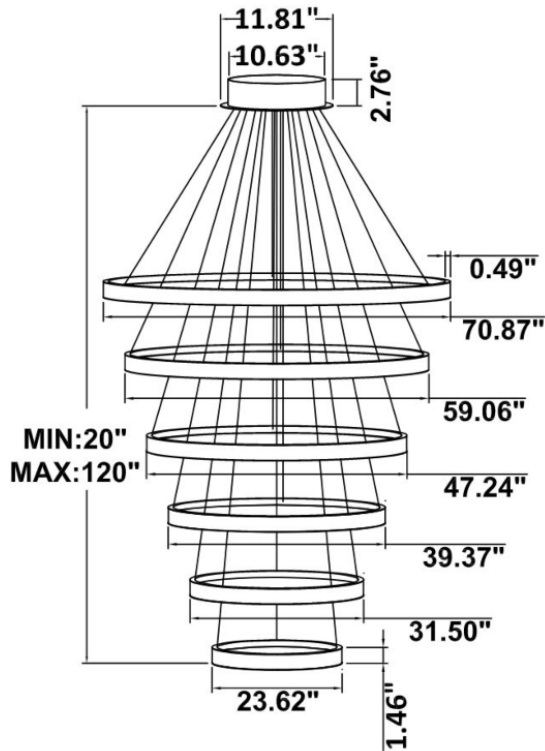

DIMENSIONS & WEIGHTS: Canopy Size for ZigBee & DMX: 15.75" x 2.76"

SB-U106A Canopy mount with direct and indirect lighting.
26.8 lbs

32.6 lbs

SB-U106B Canopy mount with direct and indirect lighting.
31 lbs

PHOTOMETRIC: Testing for single ring and direct only

15.75" 20W @ 4000K

23.62" 30W @ 4000K

Flux out: 985.8 lm

Height	Eavg, Emax	Angle: 110.42deg	Diameter
1m	142.8, 487.9lx		287.89cm
2m	35.69, 122.0lx		575.78cm
3m	15.86, 54.22lx		863.66cm
4m	8.923, 30.50lx		1151.55cm
5m	5.711, 19.52lx		1439.44cm
6m	3.966, 13.55lx		1727.33cm
7m	2.914, 9.958lx		2015.22cm
8m	2.231, 7.624lx		2303.11cm
9m	1.763, 6.024lx		2590.99cm
10m	1.428, 4.879lx		2878.88cm

31.50" 40W @ 4000K

Flux out: 1299 lm

Height	Eavg, Emax	Angle: 109.69deg	Diameter
1m	202.7, 659.2lx		284.01cm
2m	50.69, 164.8lx		568.02cm
3m	22.53, 73.25lx		852.03cm
4m	12.67, 41.20lx		1136.04cm
5m	8.110, 26.37lx		1420.04cm
6m	5.632, 18.31lx		1704.05cm
7m	4.138, 13.45lx		1988.06cm
8m	3.168, 10.30lx		2272.07cm
9m	2.503, 8.139lx		2556.08cm
10m	2.027, 6.592lx		2840.09cm

Note: The Curves indicate the illuminated area and the average illumination when the luminaire is at different distance.

39.37" 50W @ 4000K

Flux out: 1584 lm

Height	Eavg, Emax	Angle: 110.84deg	Diameter
1m	229.3, 782.7lx		290.15cm
2m	57.33, 195.7lx		580.31cm
3m	25.48, 86.97lx		870.46cm
4m	14.33, 48.92lx		1160.61cm
5m	9.173, 31.31lx		1450.76cm
6m	6.370, 21.74lx		1740.92cm
7m	4.680, 15.97lx		2031.07cm
8m	3.583, 12.23lx		2321.22cm
9m	2.831, 9.663lx		2611.37cm
10m	2.293, 7.827lx		2901.53cm