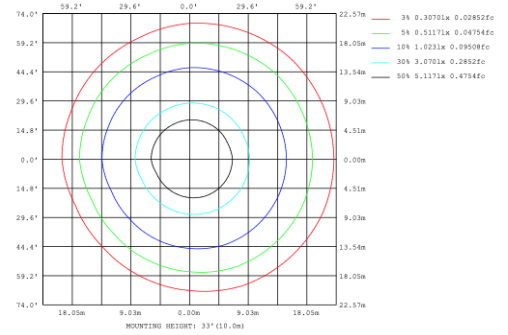

PHOTOMETRIC: Testing for single ring and direct only

15.75" 20W @ 4000K

23.62" 30W @ 4000K

Flux out: 985.8 lm

Height	Eavg, Emax	Angle: 110.42deg	Diameter
1m	142.8, 487.9lx		287.89cm
2m	35.69, 122.0lx		575.78cm
3m	15.86, 54.22lx		863.66cm
4m	8.923, 30.50lx		1151.55cm
5m	5.711, 19.52lx		1439.44cm
6m	3.966, 13.55lx		1727.33cm
7m	2.914, 9.958lx		2015.22cm
8m	2.231, 7.624lx		2303.11cm
9m	1.763, 6.024lx		2590.99cm
10m	1.428, 4.879lx		2878.88cm

31.50" 40W @ 4000K

Flux out: 1299 lm

Height	Eavg, Emax	Angle: 109.69deg	Diameter
1m	202.7, 659.2lx		284.01cm
2m	50.69, 164.8lx		568.02cm
3m	22.53, 73.25lx		852.03cm
4m	12.67, 41.20lx		1136.04cm
5m	8.110, 26.37lx		1420.04cm
6m	5.632, 18.31lx		1704.05cm
7m	4.138, 13.45lx		1988.06cm
8m	3.168, 10.30lx		2272.07cm
9m	2.503, 8.139lx		2556.08cm
10m	2.027, 6.592lx		2840.09cm

Note: The Curves indicate the illuminated area and the average illumination when the luminaire is at different distance.

39.37" 50W @ 4000K

Flux out: 1584 lm

Height	Eavg, Emax	Angle: 110.84deg	Diameter
1m	229.3, 782.7lx		290.15cm
2m	57.33, 195.7lx		580.31cm
3m	25.48, 86.97lx		870.46cm
4m	14.33, 48.92lx		1160.61cm
5m	9.173, 31.31lx		1450.76cm
6m	6.370, 21.74lx		1740.92cm
7m	4.680, 15.97lx		2031.07cm
8m	3.583, 12.23lx		2321.22cm
9m	2.831, 9.663lx		2611.37cm
10m	2.293, 7.827lx		2901.53cm

Note: The Curves indicate the illuminated area and the average illumination when the luminaire is at different distance.

47.24" 60W @ 4000K

59.06" 70W @ 4000K

70.87" 80W @ 4000K