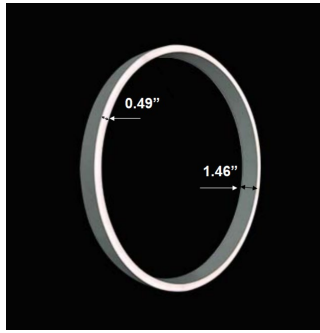

FEATURES

- 5-year limited warranty.
- Ships assembled.
- Illumination direct/indirect.
- Extruded aluminum housing up to 70.87", 1 continuous ring without joints.
- Lens: White frosted acrylic diffuser, Glare-free
- Fixture delivered lumens per watt ratio up to 82 LPW, 41 LPW direct, 41 LPW indirect, not including RGBW.
- 10' standard adjustable aircraft cables/power cord adjust by push button grippers, custom length available.
- Can be remote driver mounted or driver concealed within the canopy, can be mounted on sloped ceiling.
- Over 50 lbs fixture must be installed using a U.L. listed outlet box or supported independently of the outlet box

SPECIFICATIONS

- 90+ CRI.
- Input: 100-277V, 50/60Hz.
- 1-10V dimming standard, ELV / TRIAC, Dali, DMX, ZigBee available.
- UL listed, suitable for dry location. (BAA) Buy American compliant.
- Built in color temperature selectable. Choose from 2700K/3500K/4000K. Or 3000K/3500K/4000K. Custom color temperatures. lumen outputs, RGBW, Tunable White available.

PARTS PACKED WITH STANDARD FIXTURE

- Plastic Anchors, Screws, Wire Connectors
- CCT Selector Switch