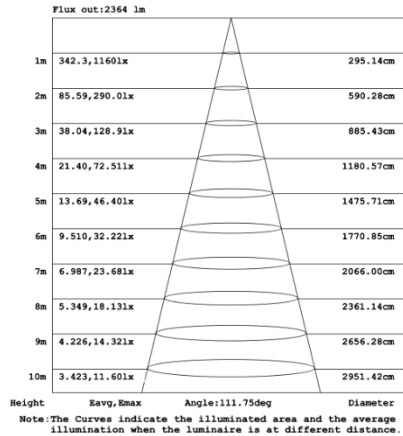

PHOTOMETRIC: Testing for single ring and direct only

15.75" 20W @ 4000K

23.62" 30W @ 4000K

Flux out: 985.8 lm

Height	Eavg, Emax	Angle: 110.42deg	Diameter
1m	142.8, 487.9lx		287.89cm
2m	35.69, 122.0lx		575.78cm
3m	15.86, 54.22lx		863.66cm
4m	8.923, 30.50lx		1151.55cm
5m	5.711, 19.52lx		1439.44cm
6m	3.966, 13.55lx		1727.33cm
7m	2.914, 9.958lx		2015.22cm
8m	2.231, 7.624lx		2303.11cm
9m	1.763, 6.024lx		2590.99cm
10m	1.428, 4.879lx		2878.88cm

31.50" 40W @ 4000K

Flux out: 1299 lm

Height	Eavg, Emax	Angle: 109.69deg	Diameter
1m	202.7, 659.2lx		284.01cm
2m	50.69, 164.8lx		568.02cm
3m	22.53, 73.25lx		852.03cm
4m	12.67, 41.20lx		1136.04cm
5m	8.110, 26.37lx		1420.04cm
6m	5.632, 18.31lx		1704.05cm
7m	4.138, 13.45lx		1988.06cm
8m	3.168, 10.30lx		2272.07cm
9m	2.503, 8.139lx		2556.08cm
10m	2.027, 6.592lx		2840.09cm

Note: The Curves indicate the illuminated area and the average illumination when the luminaire is at different distance.

39.37" 50W @ 4000K

Flux out: 1584 lm

Height	Eavg, Emax	Angle: 110.84deg	Diameter
1m	229.3, 782.7lx		290.15cm
2m	57.33, 195.7lx		580.31cm
3m	25.48, 86.97lx		870.46cm
4m	14.33, 48.92lx		1160.61cm
5m	9.173, 31.31lx		1450.76cm
6m	6.370, 21.74lx		1740.92cm
7m	4.680, 15.97lx		2031.07cm
8m	3.583, 12.23lx		2321.22cm
9m	2.831, 9.663lx		2611.37cm
10m	2.293, 7.827lx		2901.53cm

Note: The Curves indicate the illuminated area and the average illumination when the luminaire is at different distance.

47.24" 60W @ 4000K

59.06" 70W @ 4000K

70.87" 80W @ 4000K