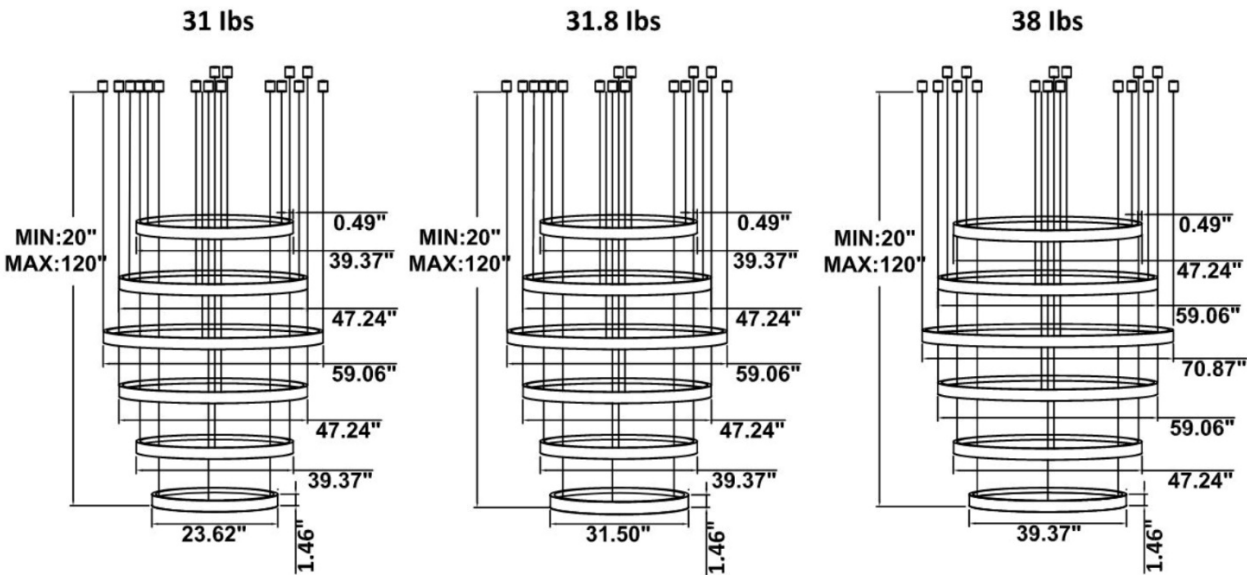

31.8 lbs

38 lbs

SB-U106C Remote mount with canopy, cables fixed directly to the ceiling, direct and indirect lighting.

SB-U106D Remote driver with cables fixed directly to the ceiling, direct and indirect lighting. (Driver box size: L10.83" X W3.78" X H1.81")

PHOTOMETRIC: Testing for single ring and direct only

15.75" 20W @ 4000K

23.62" 30W @ 4000K

Flux out: 985.8 lm

Height	Eavg, Emax	Angle: 110.42deg	Diameter
1m	142.8, 487.9lx		287.89cm
2m	35.69, 122.0lx		575.78cm
3m	15.86, 54.22lx		863.66cm
4m	8.923, 30.50lx		1151.55cm
5m	5.711, 19.52lx		1439.44cm
6m	3.966, 13.55lx		1727.33cm
7m	2.914, 9.958lx		2015.22cm
8m	2.231, 7.624lx		2303.11cm
9m	1.763, 6.024lx		2590.99cm
10m	1.428, 4.879lx		2878.88cm

31.50" 40W @ 4000K

Flux out: 1299 lm

Height	Eavg, Emax	Angle: 109.69deg	Diameter
1m	202.7, 659.2lx		284.01cm
2m	50.69, 164.8lx		568.02cm
3m	22.53, 73.25lx		852.03cm
4m	12.67, 41.20lx		1136.04cm
5m	8.110, 26.37lx		1420.04cm
6m	5.632, 18.31lx		1704.05cm
7m	4.138, 13.45lx		1988.06cm
8m	3.168, 10.30lx		2272.07cm
9m	2.503, 8.139lx		2556.08cm
10m	2.027, 6.592lx		2840.09cm

Note: The Curves indicate the illuminated area and the average illumination when the luminaire is at different distance.

39.37" 50W @ 4000K

Flux out: 1584 lm

Height	Eavg, Emax	Angle: 110.84deg	Diameter
1m	229.3, 782.7lx		290.15cm
2m	57.33, 195.7lx		580.31cm
3m	25.48, 86.97lx		870.46cm
4m	14.33, 48.92lx		1160.61cm
5m	9.173, 31.31lx		1450.76cm
6m	6.370, 21.74lx		1740.92cm
7m	4.680, 15.97lx		2031.07cm
8m	3.583, 12.23lx		2321.22cm
9m	2.831, 9.663lx		2611.37cm
10m	2.293, 7.827lx		2901.53cm