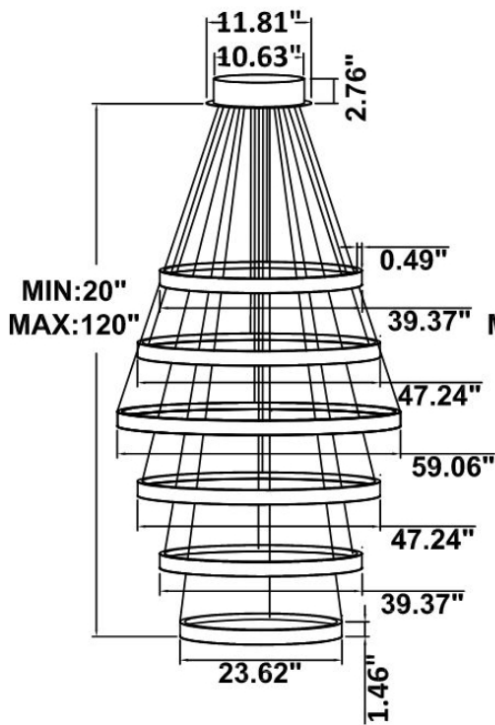

DIMENSIONS & WEIGHTS: Canopy Size for ZigBee & DMX: 15.75" x 2.76"

SB-U106A Canopy mount with direct and indirect lighting.
26.8 lbs

32.6 lbs

SB-U106B Canopy mount with direct and indirect lighting.
31 lbs

PHOTOMETRIC: Testing for single ring and direct only

15.75" 20W @ 4000K

23.62" 30W @ 4000K

Flux out: 985.8 lm

Height	Eavg, Emax	Angle: 110.42deg	Diameter
1m	142.8, 487.9lx		287.89cm
2m	35.69, 122.0lx		575.78cm
3m	15.86, 54.22lx		863.66cm
4m	8.923, 30.50lx		1151.55cm
5m	5.711, 19.52lx		1439.44cm
6m	3.966, 13.55lx		1727.33cm
7m	2.914, 9.958lx		2015.22cm
8m	2.231, 7.624lx		2303.11cm
9m	1.763, 6.024lx		2590.99cm
10m	1.428, 4.879lx		2878.88cm

31.50" 40W @ 4000K

Flux out: 1299 lm

Height	Eavg, Emax	Angle: 109.69deg	Diameter
1m	202.7, 659.2lx		284.01cm
2m	50.69, 164.8lx		568.02cm
3m	22.53, 73.25lx		852.03cm
4m	12.67, 41.20lx		1136.04cm
5m	8.110, 26.37lx		1420.04cm
6m	5.632, 18.31lx		1704.05cm
7m	4.138, 13.45lx		1988.06cm
8m	3.168, 10.30lx		2272.07cm
9m	2.503, 8.139lx		2556.08cm
10m	2.027, 6.592lx		2840.09cm

Note: The Curves indicate the illuminated area and the average illumination when the luminaire is at different distance.

39.37" 50W @ 4000K

Flux out: 1584 lm

Height	Eavg, Emax	Angle: 110.84deg	Diameter
1m	229.3, 782.7lx		290.15cm
2m	57.33, 195.7lx		580.31cm
3m	25.48, 86.97lx		870.46cm
4m	14.33, 48.92lx		1160.61cm
5m	9.173, 31.31lx		1450.76cm
6m	6.370, 21.74lx		1740.92cm
7m	4.680, 15.97lx		2031.07cm
8m	3.583, 12.23lx		2321.22cm
9m	2.831, 9.663lx		2611.37cm
10m	2.293, 7.827lx		2901.53cm