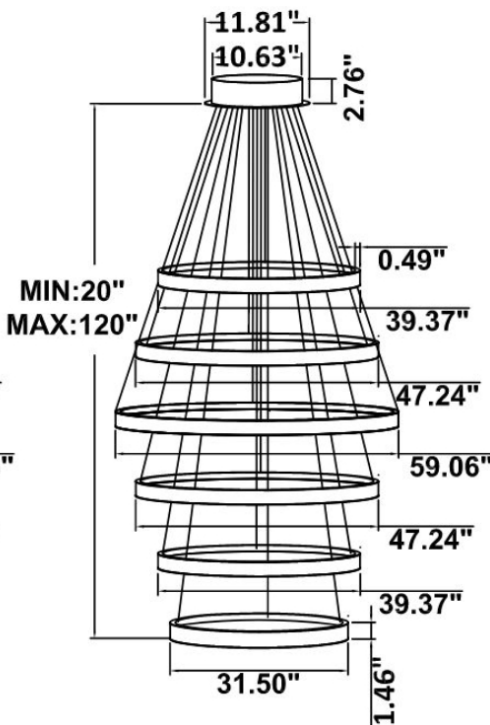

SB-U106B Canopy mount with direct and indirect lighting.
31 lbs

31.8 lbs