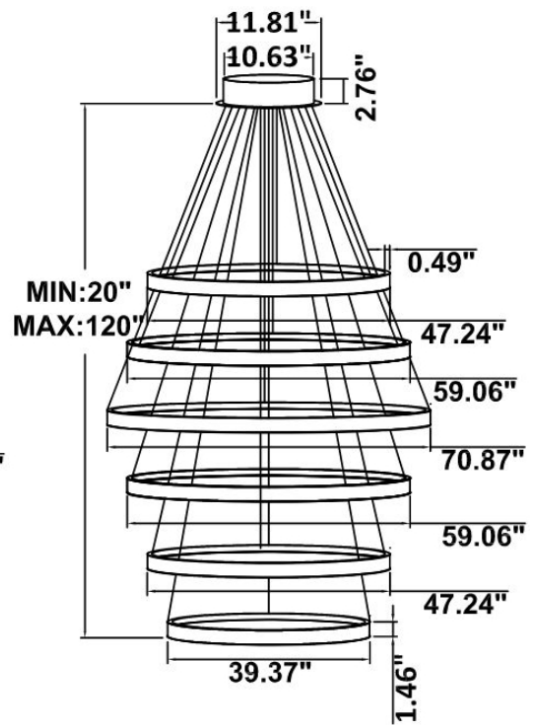

DIMENSIONS & WEIGHTS: Canopy Size for ZigBee & DMX: 15.75" x 2.76"

38 lbs