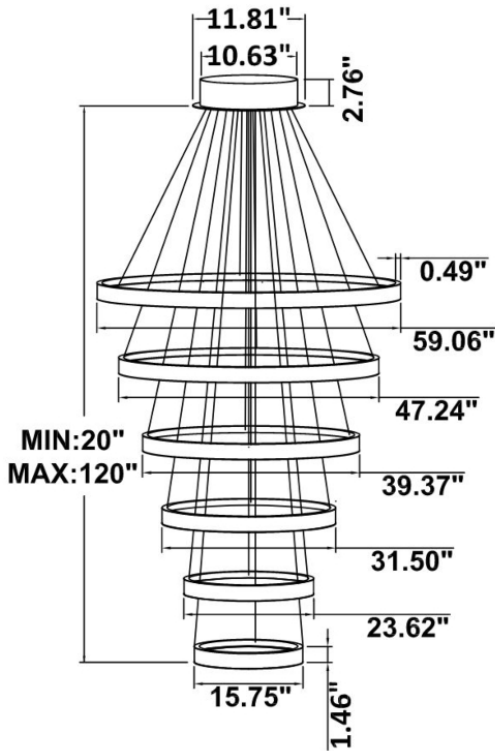

DIMENSIONS & WEIGHTS: Canopy Size for ZigBee & DMX: 15.75" x 2.76"

SB-U106A Canopy mount with direct and indirect lighting.
26.8 lbs

32.6 lbs

SB-U106B Canopy mount with direct and indirect lighting.
31 lbs

PHOTOMETRIC: Testing for single ring and direct only

15.75" 20W @ 4000K

23.62" 30W @ 4000K

Flux out: 985.8 lm

Height	Eavg, Emax	Angle: 110.42deg	Diameter
1m	142.8, 487.9lx		287.89cm
2m	35.69, 122.0lx		575.78cm
3m	15.86, 54.22lx		863.66cm
4m	8.923, 30.50lx		1151.55cm
5m	5.711, 19.52lx		1439.44cm
6m	3.966, 13.55lx		1727.33cm
7m	2.914, 9.958lx		2015.22cm
8m	2.231, 7.624lx		2303.11cm
9m	1.763, 6.024lx		2590.99cm
10m	1.428, 4.879lx		2878.88cm

31.50" 40W @ 4000K

Flux out: 1299 lm

Height	Eavg, Emax	Angle: 109.69deg	Diameter
1m	202.7, 659.2lx		284.01cm
2m	50.69, 164.8lx		568.02cm
3m	22.53, 73.25lx		852.03cm
4m	12.67, 41.20lx		1136.04cm
5m	8.110, 26.37lx		1420.04cm
6m	5.632, 18.31lx		1704.05cm
7m	4.138, 13.45lx		1988.06cm
8m	3.168, 10.30lx		2272.07cm
9m	2.503, 8.139lx		2556.08cm
10m	2.027, 6.592lx		2840.09cm

Note: The Curves indicate the illuminated area and the average illumination when the luminaire is at different distance.

39.37" 50W @ 4000K

Flux out: 1584 lm

Height	Eavg, Emax	Angle: 110.84deg	Diameter
1m	229.3, 782.7lx		290.15cm
2m	57.33, 195.7lx		580.31cm
3m	25.48, 86.97lx		870.46cm
4m	14.33, 48.92lx		1160.61cm
5m	9.173, 31.31lx		1450.76cm
6m	6.370, 21.74lx		1740.92cm
7m	4.680, 15.97lx		2031.07cm
8m	3.583, 12.23lx		2321.22cm
9m	2.831, 9.663lx		2611.37cm
10m	2.293, 7.827lx		2901.53cm