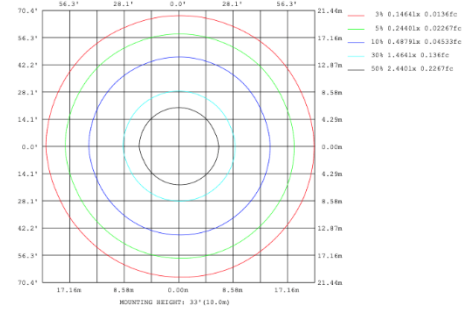

PHOTOMETRIC: Testing for single ring and direct only

15.75" 20W @ 4000K

23.62" 30W @ 4000K

Flux out: 985.8 lm

Height	Eavg, Emax	Angle: 110.42deg	Diameter
1m	142.8, 487.9lx		287.89cm
2m	35.69, 122.0lx		575.78cm
3m	15.86, 54.22lx		863.66cm
4m	8.923, 30.50lx		1151.55cm
5m	5.711, 19.52lx		1439.44cm
6m	3.966, 13.55lx		1727.33cm
7m	2.914, 9.958lx		2015.22cm
8m	2.231, 7.624lx		2303.11cm
9m	1.763, 6.024lx		2590.99cm
10m	1.428, 4.879lx		2878.88cm

31.50" 40W @ 4000K

Flux out: 1299 lm

Height	Eavg, Emax	Angle: 109.69deg	Diameter
1m	202.7, 659.2lx		284.01cm
2m	50.69, 164.8lx		568.02cm
3m	22.53, 73.25lx		852.03cm
4m	12.67, 41.20lx		1136.04cm
5m	8.110, 26.37lx		1420.04cm
6m	5.632, 18.31lx		1704.05cm
7m	4.138, 13.45lx		1988.06cm
8m	3.168, 10.30lx		2272.07cm
9m	2.503, 8.139lx		2556.08cm
10m	2.027, 6.592lx		2840.09cm

Note: The Curves indicate the illuminated area and the average illumination when the luminaire is at different distance.

39.37" 50W @ 4000K

Flux out: 1584 lm

Height	Eavg, Emax	Angle: 110.84deg	Diameter
1m	229.3, 782.7lx		290.15cm
2m	57.33, 195.7lx		580.31cm
3m	25.48, 86.97lx		870.46cm
4m	14.33, 48.92lx		1160.61cm
5m	9.173, 31.31lx		1450.76cm
6m	6.370, 21.74lx		1740.92cm
7m	4.680, 15.97lx		2031.07cm
8m	3.583, 12.23lx		2321.22cm
9m	2.831, 9.663lx		2611.37cm
10m	2.293, 7.827lx		2901.53cm

Note: The Curves indicate the illuminated area and the average illumination when the luminaire is at different distance.

47.24" 60W @ 4000K

59.06" 70W @ 4000K

70.87" 80W @ 4000K