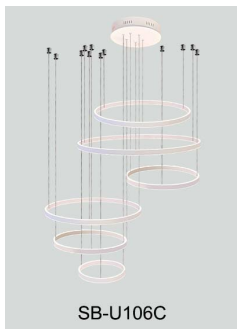

PARTS PACKED WITH STANDARD FIXTURE

- Plastic Anchors, Screws, Wire Connectors
- CCT Selector Switch

Selectable CCT

MODEL INFORMATION:

Example: SB-U106A270WSB

Products Series	Wattage/Size	"E" Kelvin temp options	"W" Controls (don't select this column if selected S or A)	"Z" Profile Finishes	"X" Aircraft Cable
*SB-U106A	*270W=59.06"+47.24"+39.37" +31.50"+23.62"+15.57"	*S=3000K/3500K/4000K Color Select by internal CCT Color Selector, 4000K factory color default set, CRI 90	*Blank=1-10V dimming (default)	*B=Black Jack	*Blank=10' foot 120" (default)
	280W=70.87"+59.06"+47.24" +39.37"+31.50"+23.62"		L=ELV / Triac dimming		5'=5 foot 60"
SB-U106B SB-U106D	270W=39.37"+47.24"+59.06" +47.24"+39.37"+23.62"	A=2700K/3500K/4000K Color Select by internal CCT color Selector, 4000K factory color default set. CRI 90	D=DMX (for RGBW and Tunable White, control by Wall Switch or DMX control system)	S=Platinum Silver	15'=15 foot 180"
	320W=39.37"+47.24"+59.06" +47.24"+39.37"+31.50"				20'=20 foot 240"
	350W=47.24"+59.06"+70.87" +59.06"+47.24"+39.37"			W=Gloss White	25'=25 foot 300"
SB-U106C	270W=47.24"+59.06"+39.37" +47.24"+39.37"+23.62"	T=3K-4K Tunable White control by remote/wall control	Z=ZigBee (for RGBW and CCT tunable / dimmable using remote, App and Google Alexa voice.	O=Oil Rubbed Bronze	30'=30 foot 360"
	320W=59.06"+70.87"+47.24" +59.06"+47.24"+31.50"	R3= RGB+3000K			
	350W=59.06"+70.87"+47.24" +59.06"+47.24"+39.37"	R4=RGB+4000K	C=Dali		
<p>Please request specialty pricing for alternative Kelvin temperatures, additional sizes, customizable configurations, specialty color finishes, variations in aircraft cable length, and available controls.</p>			<p>See control options</p>	<p>Find page 3 for custom color options or select from website Color Collections</p>	