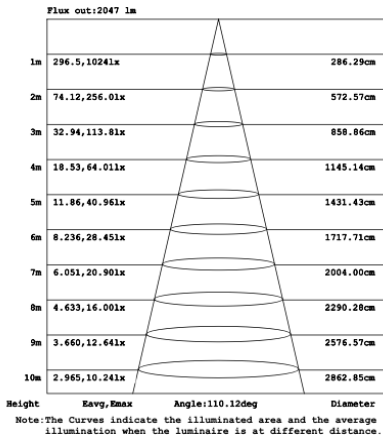

PHOTOMETRIC: Testing for single ring and direct only

15.75" 20W @ 4000K

23.62" 30W @ 4000K

Flux out: 985.8 lm

Height	Eavg, Emax	Angle: 110.42deg	Diameter
1m	142.8, 487.9lx		287.89cm
2m	35.69, 122.0lx		575.78cm
3m	15.86, 54.22lx		863.66cm
4m	8.923, 30.50lx		1151.55cm
5m	5.711, 19.52lx		1439.44cm
6m	3.966, 13.55lx		1727.33cm
7m	2.914, 9.958lx		2015.22cm
8m	2.231, 7.624lx		2303.11cm
9m	1.763, 6.024lx		2590.99cm
10m	1.428, 4.879lx		2878.88cm

31.50" 40W @ 4000K

Flux out: 1299 lm

Height	Eavg, Emax	Angle: 109.69deg	Diameter
1m	202.7, 659.2lx		284.01cm
2m	50.69, 164.8lx		568.02cm
3m	22.53, 73.25lx		852.03cm
4m	12.67, 41.20lx		1136.04cm
5m	8.110, 26.37lx		1420.04cm
6m	5.632, 18.31lx		1704.05cm
7m	4.138, 13.45lx		1988.06cm
8m	3.168, 10.30lx		2272.07cm
9m	2.503, 8.139lx		2556.08cm
10m	2.027, 6.592lx		2840.09cm

Note: The Curves indicate the illuminated area and the average illumination when the luminaire is at different distance.

39.37" 50W @ 4000K

Flux out: 1584 lm

Height	Eavg, Emax	Angle: 110.84deg	Diameter
1m	229.3, 782.7lx		290.15cm
2m	57.33, 195.7lx		580.31cm
3m	25.48, 86.97lx		870.46cm
4m	14.33, 48.92lx		1160.61cm
5m	9.173, 31.31lx		1450.76cm
6m	6.370, 21.74lx		1740.92cm
7m	4.680, 15.97lx		2031.07cm
8m	3.583, 12.23lx		2321.22cm
9m	2.831, 9.663lx		2611.37cm
10m	2.293, 7.827lx		2901.53cm

Note: The Curves indicate the illuminated area and the average illumination when the luminaire is at different distance.

47.24" 60W @ 4000K

59.06" 70W @ 4000K

70.87" 80W @ 4000K