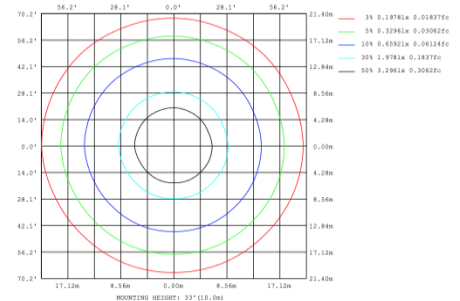

PHOTOMETRIC: Testing for single ring and direct only

15.75" 20W @ 4000K

23.62" 30W @ 4000K

Flux out: 985.8 lm

Height	Eavg, Emax	Angle: 110.42deg	Diameter
1m	142.8, 487.9lx		287.89cm
2m	35.69, 122.0lx		575.78cm
3m	15.86, 54.22lx		863.66cm
4m	8.923, 30.50lx		1151.55cm
5m	5.711, 19.52lx		1439.44cm
6m	3.966, 13.55lx		1727.33cm
7m	2.914, 9.958lx		2015.22cm
8m	2.231, 7.624lx		2303.11cm
9m	1.763, 6.024lx		2590.99cm
10m	1.428, 4.879lx		2878.88cm

31.50" 40W @ 4000K

Flux out: 1299 lm

Height	Eavg, Emax	Angle: 109.69deg	Diameter
1m	202.7, 659.2lx		284.01cm
2m	50.69, 164.8lx		568.02cm
3m	22.53, 73.25lx		852.03cm
4m	12.67, 41.20lx		1136.04cm
5m	8.110, 26.37lx		1420.04cm
6m	5.632, 18.31lx		1704.05cm
7m	4.138, 13.45lx		1988.06cm
8m	3.168, 10.30lx		2272.07cm
9m	2.503, 8.139lx		2556.08cm
10m	2.027, 6.592lx		2840.09cm

Note: The Curves indicate the illuminated area and the average illumination when the luminaire is at different distance.

39.37" 50W @ 4000K

Flux out: 1584 lm

Height	Eavg, Emax	Angle: 110.84deg	Diameter
1m	229.3, 782.7lx		290.15cm
2m	57.33, 195.7lx		580.31cm
3m	25.48, 86.97lx		870.46cm
4m	14.33, 48.92lx		1160.61cm
5m	9.173, 31.31lx		1450.76cm
6m	6.370, 21.74lx		1740.92cm
7m	4.680, 15.97lx		2031.07cm
8m	3.583, 12.23lx		2321.22cm
9m	2.831, 9.663lx		2611.37cm
10m	2.293, 7.827lx		2901.53cm

Note: The Curves indicate the illuminated area and the average illumination when the luminaire is at different distance.

47.24" 60W @ 4000K

59.06" 70W @ 4000K

70.87" 80W @ 4000K