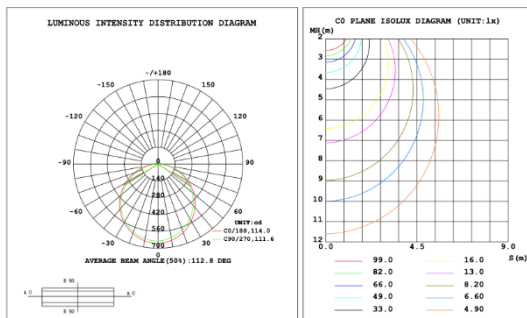

PHOTOMETRIC: Testing for single ring and direct only

15.75" 20W @ 4000K

23.62" 30W @ 4000K

Flux out: 985.8 lm

Height	Eavg, Emax	Angle: 110.42deg	Diameter
1m	142.8, 487.9lx		287.89cm
2m	35.69, 122.0lx		575.78cm
3m	15.86, 54.22lx		863.66cm
4m	8.923, 30.50lx		1151.55cm
5m	5.711, 19.52lx		1439.44cm
6m	3.966, 13.55lx		1727.33cm
7m	2.914, 9.958lx		2015.22cm
8m	2.231, 7.624lx		2303.11cm
9m	1.763, 6.024lx		2590.99cm
10m	1.428, 4.879lx		2878.88cm

31.50" 40W @ 4000K

Flux out: 1299 lm

Height	Eavg, Emax	Angle: 109.69deg	Diameter
1m	202.7, 659.2lx		284.01cm
2m	50.69, 164.8lx		568.02cm
3m	22.53, 73.25lx		852.03cm
4m	12.67, 41.20lx		1136.04cm
5m	8.110, 26.37lx		1420.04cm
6m	5.632, 18.31lx		1704.05cm
7m	4.138, 13.45lx		1988.06cm
8m	3.168, 10.30lx		2272.07cm
9m	2.503, 8.139lx		2556.08cm
10m	2.027, 6.592lx		2840.09cm

Note: The Curves indicate the illuminated area and the average illumination when the luminaire is at different distance.

39.37" 50W @ 4000K

Flux out: 1584 lm

Height	Eavg, Emax	Angle: 110.84deg	Diameter
1m	229.3, 782.7lx		290.15cm
2m	57.33, 195.7lx		580.31cm
3m	25.48, 86.97lx		870.46cm
4m	14.33, 48.92lx		1160.61cm
5m	9.173, 31.31lx		1450.76cm
6m	6.370, 21.74lx		1740.92cm
7m	4.680, 15.97lx		2031.07cm
8m	3.583, 12.23lx		2321.22cm
9m	2.831, 9.663lx		2611.37cm
10m	2.293, 7.827lx		2901.53cm

Note: The Curves indicate the illuminated area and the average illumination when the luminaire is at different distance.

47.24" 60W @ 4000K

59.06" 70W @ 4000K

70.87" 80W @ 4000K