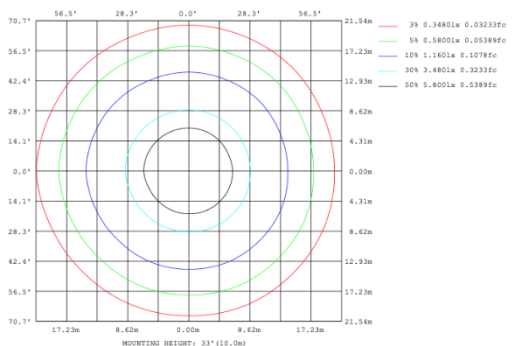

PHOTOMETRIC: Testing for single ring and direct only

15.75" 20W @ 4000K

23.62" 30W @ 4000K

Flux out: 985.8 lm

Height	Eavg, Emax	Angle: 110.42deg	Diameter
1m	142.8, 487.9lx		287.89cm
2m	35.69, 122.0lx		575.78cm
3m	15.86, 54.22lx		863.66cm
4m	8.923, 30.50lx		1151.55cm
5m	5.711, 19.52lx		1439.44cm
6m	3.966, 13.55lx		1727.33cm
7m	2.914, 9.958lx		2015.22cm
8m	2.231, 7.624lx		2303.11cm
9m	1.763, 6.024lx		2590.99cm
10m	1.428, 4.879lx		2878.88cm

31.50" 40W @ 4000K

Flux out: 1299 lm

Height	Eavg, Emax	Angle: 109.69deg	Diameter
1m	202.7, 659.2lx		284.01cm
2m	50.69, 164.8lx		568.02cm
3m	22.53, 73.25lx		852.03cm
4m	12.67, 41.20lx		1136.04cm
5m	8.110, 26.37lx		1420.04cm
6m	5.632, 18.31lx		1704.05cm
7m	4.138, 13.45lx		1988.06cm
8m	3.168, 10.30lx		2272.07cm
9m	2.503, 8.139lx		2556.08cm
10m	2.027, 6.592lx		2840.09cm

Note: The Curves indicate the illuminated area and the average illumination when the luminaire is at different distance.

39.37" 50W @ 4000K

Flux out: 1584 lm

Height	Eavg, Emax	Angle: 110.84deg	Diameter
1m	229.3, 782.7lx		290.15cm
2m	57.33, 195.7lx		580.31cm
3m	25.48, 86.97lx		870.46cm
4m	14.33, 48.92lx		1160.61cm
5m	9.173, 31.31lx		1450.76cm
6m	6.370, 21.74lx		1740.92cm
7m	4.680, 15.97lx		2031.07cm
8m	3.583, 12.23lx		2321.22cm
9m	2.831, 9.663lx		2611.37cm
10m	2.293, 7.827lx		2901.53cm

Note: The Curves indicate the illuminated area and the average illumination when the luminaire is at different distance.

47.24" 60W @ 4000K

59.06" 70W @ 4000K

70.87" 80W @ 4000K