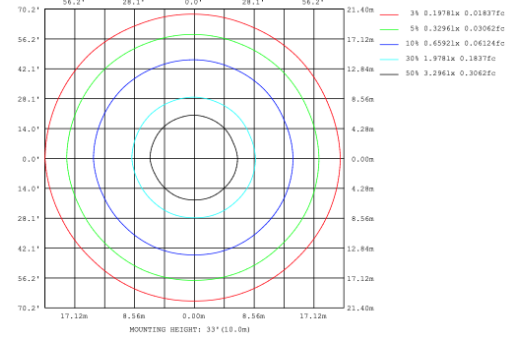

DIMENSIONS & WEIGHTS: Canopy Size for ZigBee & DMX: 15.75" x 2.76"

SB-D106A Canopy mount with direct lighting.

SB-D106B Canopy mount with direct lighting

SB-D106C Remote driver with cables fixed directly to the ceiling, direct lighting.
(Driver box size: L10.83" XW3.78" X H1.81")

SB-D101A40WSZ 31.50" 40W @ 4000K

SB-D101A50WSZ 39.37" 50W @ 4000K

SB-D101A60WSZ 47.24" 60W @ 4000K

Flux out:2047 lm

Height	Eavg,Emax	Angle:110.12deg	Diameter
1m	296.5,1024lx		286.29cm
2m	74.12,256.01lx		572.57cm
3m	32.94,113.81lx		858.86cm
4m	19.53,64.01lx		1145.14cm
5m	11.86,40.96lx		1431.43cm
6m	8.236,28.45lx		1717.71cm
7m	6.051,20.90lx		2004.00cm
8m	4.633,16.00lx		2290.28cm
9m	3.660,12.64lx		2576.57cm
10m	2.965,10.24lx		2862.85cm