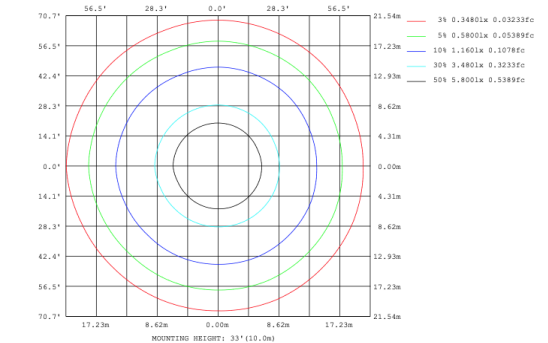

SB-D101A40WSZ 31.50" 40W @ 4000K

SB-D101A50WSZ 39.37" 50W @ 4000K

SB-D101A60WSZ 47.24" 60W @ 4000K

Flux out:2047 lm

Height	Eavg,Emax	Angle:110.12deg	Diameter
1m	296.5,1024lx		286.29cm
2m	74.12,256.01lx		572.57cm
3m	32.94,113.81lx		858.86cm
4m	19.53,64.01lx		1145.14cm
5m	11.86,40.96lx		1431.43cm
6m	8.236,28.45lx		1717.71cm
7m	6.051,20.90lx		2004.00cm
8m	4.633,16.00lx		2290.28cm
9m	3.660,12.64lx		2576.57cm
10m	2.965,10.24lx		2862.85cm

SB-D101A70WSZ 59.06" 70W @ 4000K

Flux out:2364 lm

Height	Eavg,Emax	Angle:111.75deg	Diameter
1m	342.3,1160lx		295.14cm
2m	85.59,290.01lx		590.28cm
3m	38.04,128.91lx		885.43cm
4m	21.40,72.51lx		1180.57cm
5m	13.69,46.40lx		1475.71cm
6m	9.510,32.22lx		1770.85cm
7m	6.987,23.68lx		2066.00cm
8m	5.349,18.13lx		2361.14cm
9m	4.226,14.32lx		2656.28cm
10m	3.423,11.60lx		2951.42cm

SB-D101A80WSZ 70.87" 80W @ 4000K

Flux out:2941 lm

Height	Eavg,Emax	Angle:113.14deg	Diameter
1m	394.8,1394lx		302.99cm
2m	98.70,348.51lx		605.99cm
3m	43.87,154.91lx		908.98cm
4m	24.67,87.12lx		1211.98cm
5m	15.79,55.76lx		1514.97cm
6m	10.97,38.72lx		1817.96cm
7m	8.057,28.45lx		2120.96cm
8m	6.169,21.78lx		2423.95cm
9m	4.874,17.21lx		2726.95cm
10m	3.948,13.94lx		3029.94cm