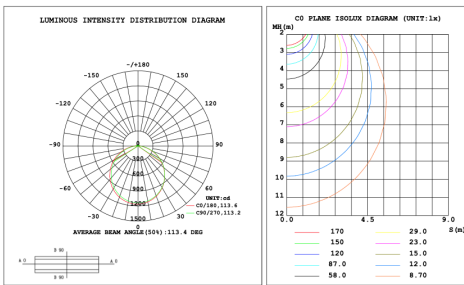

SB-D101A40WSZ 31.50" 40W @ 4000K

SB-D101A50WSZ 39.37" 50W @ 4000K

SB-D101A60WSZ 47.24" 60W @ 4000K

Flux out:2047 lm

Height	Eavg,Emax	Angle:110.12deg	Diameter
1m	296.5,1024lx		286.29cm
2m	74.12,256.01lx		572.57cm
3m	32.94,113.81lx		858.86cm
4m	19.53,64.01lx		1145.14cm
5m	11.86,40.96lx		1431.43cm
6m	8.236,28.45lx		1717.71cm
7m	6.051,20.90lx		2004.00cm
8m	4.633,16.00lx		2290.28cm
9m	3.660,12.64lx		2576.57cm
10m	2.965,10.24lx		2862.85cm

SB-D101A70WSZ 59.06" 70W @ 4000K

Flux out:2364 lm

Height	Eavg,Emax	Angle:111.75deg	Diameter
1m	342.3,1160lx		295.14cm
2m	85.59,290.01lx		590.28cm
3m	38.04,128.91lx		885.43cm
4m	21.40,72.51lx		1180.57cm
5m	13.69,46.40lx		1475.71cm
6m	9.510,32.22lx		1770.85cm
7m	6.987,23.68lx		2066.00cm
8m	5.349,18.13lx		2361.14cm
9m	4.226,14.32lx		2656.28cm
10m	3.423,11.60lx		2951.42cm

SB-D101A80WSZ 70.87" 80W @ 4000K

Flux out:2941 lm

Height	Eavg,Emax	Angle:113.14deg	Diameter
1m	394.8,1394lx		302.99cm
2m	98.70,348.51lx		605.99cm
3m	43.87,154.91lx		908.98cm
4m	24.67,87.12lx		1211.98cm
5m	15.79,55.76lx		1514.97cm
6m	10.97,38.72lx		1817.96cm
7m	8.057,28.45lx		2120.96cm
8m	6.169,21.78lx		2423.95cm
9m	4.874,17.21lx		2726.95cm
10m	3.948,13.94lx		3029.94cm