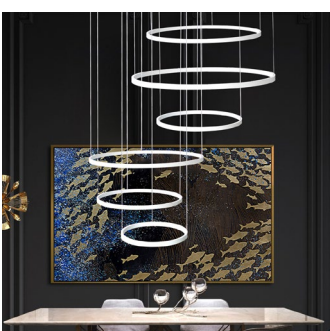

FEATURES

- 5-year limited warranty.
- Ships assembled.
- Illumination direct.
- Extruded aluminum housing up to 70.87", 1 continuous ring without joints.
- Lens: White frosted acrylic diffuser, Glare-free.
- Fixture delivered lumens per watt ratio up to 60 LPW not including RGBW.
- 10' standard adjustable aircraft cables/power cord adjust by push button grippers, custom length available.
- Can be remote driver mounted or driver concealed within the canopy, can be mounted on sloped ceiling.
- Over 50 lbs fixture must be installed using a U.L. listed outlet box or supported independently of the outlet box.

SPECIFICATIONS

- 90+ CRI.
- Input: 100-277V, 50/60Hz.
- 1-10V dimming standard, ELV / TRIAC, Dali, DMX, ZigBee available.
- UL listed, suitable for dry location. (BAA) Buy American compliant.
- Built in color temperature selectable. Choose from 2700K/3500K/4000K. Or 3000K/3500K/4000K. Custom color temperatures. lumen outputs, RGBW, Tunable White available.

PARTS PACKED WITH STANDARD FIXTURE

- Plastic Anchors, Screws, Wire Connectors
- CCT Selector Switch