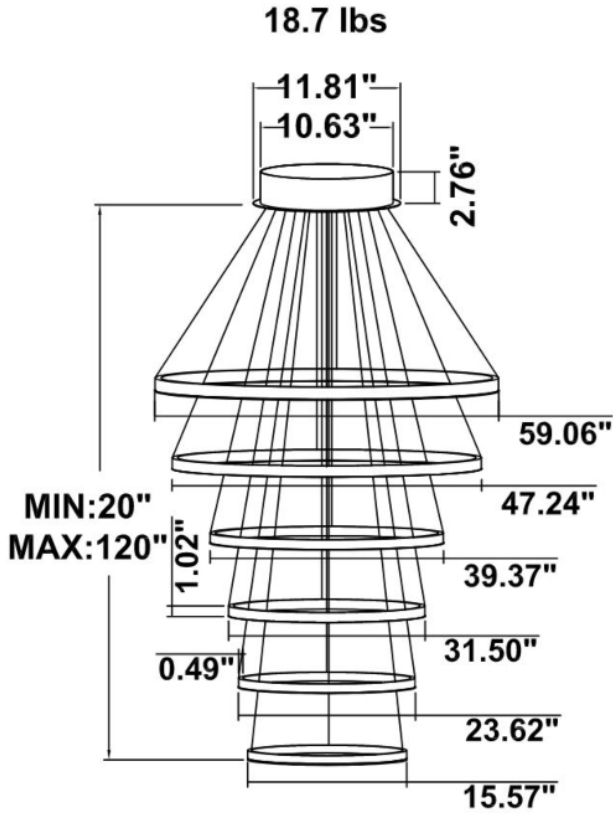

DIMENSIONS & WEIGHTS: Canopy Size for ZigBee & DMX: 15.75" x 2.76"

SB-D106A Canopy mount with direct lighting.

SB-D106B Canopy mount with direct lighting

SB-D106C Remote driver with cables fixed directly to the ceiling, direct lighting.
(Driver box size: L10.83" XW3.78" X H1.81")

SB-D101A40WSZ 31.50" 40W @ 4000K

SB-D101A50WSZ 39.37" 50W @ 4000K

SB-D101A60WSZ 47.24" 60W @ 4000K

Flux out:2047 lm

Height	Eavg,Emax	Angle:110.12deg	Diameter
1m	296.5,1024lx		286.29cm
2m	74.12,256.01lx		572.57cm
3m	32.94,113.81lx		858.86cm
4m	19.53,64.01lx		1145.14cm
5m	11.86,40.96lx		1431.43cm
6m	8.236,28.45lx		1717.71cm
7m	6.051,20.90lx		2004.00cm
8m	4.633,16.00lx		2290.28cm
9m	3.660,12.64lx		2576.57cm
10m	2.965,10.24lx		2862.85cm

SB-D101A70WSZ 59.06" 70W @ 4000K

Flux out:2364 lm

Height	Eavg,Emax	Angle:111.75deg	Diameter
1m	342.3,1160lx		295.14cm
2m	85.59,290.01lx		590.28cm
3m	38.04,128.91lx		885.43cm
4m	21.40,72.51lx		1180.57cm
5m	13.69,46.40lx		1475.71cm
6m	9.510,32.22lx		1770.85cm
7m	6.987,23.68lx		2066.00cm
8m	5.349,18.13lx		2361.14cm
9m	4.226,14.32lx		2656.28cm
10m	3.423,11.60lx		2951.42cm

SB-D101A80WSZ 70.87" 80W @ 4000K

Flux out:2941 lm

Height	Eavg,Emax	Angle:113.14deg	Diameter
1m	394.8,1394lx		302.99cm
2m	98.70,348.51lx		605.99cm
3m	43.87,154.91lx		908.98cm
4m	24.67,87.12lx		1211.98cm
5m	15.79,55.76lx		1514.97cm
6m	10.97,38.72lx		1817.96cm
7m	8.057,28.45lx		2120.96cm
8m	6.169,21.78lx		2423.95cm
9m	4.874,17.21lx		2726.95cm
10m	3.948,13.94lx		3029.94cm