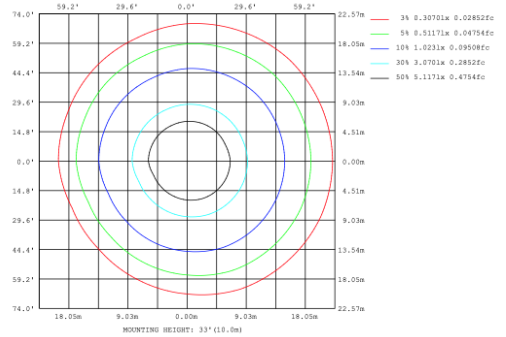

SB-D101A40WSZ 31.50" 40W @ 4000K

SB-D101A50WSZ 39.37" 50W @ 4000K

SB-D101A60WSZ 47.24" 60W @ 4000K

Flux out:2047 lm

Height	Eavg,Emax	Angle:110.12deg	Diameter
1m	296.5,1024lx		286.29cm
2m	74.12,256.01lx		572.57cm
3m	32.94,113.81lx		858.86cm
4m	19.53,64.01lx		1145.14cm
5m	11.86,40.96lx		1431.43cm
6m	8.236,28.45lx		1717.71cm
7m	6.051,20.90lx		2004.00cm
8m	4.633,16.00lx		2290.28cm
9m	3.660,12.64lx		2576.57cm
10m	2.965,10.24lx		2862.85cm

SB-D101A70WSZ 59.06" 70W @ 4000K

Flux out:2364 lm

Height	Eavg,Emax	Angle:111.75deg	Diameter
1m	342.3,1160lx		295.14cm
2m	85.59,290.01lx		590.28cm
3m	38.04,128.91lx		885.43cm
4m	21.40,72.51lx		1180.57cm
5m	13.69,46.40lx		1475.71cm
6m	9.510,32.22lx		1770.85cm
7m	6.987,23.68lx		2066.00cm
8m	5.349,18.13lx		2361.14cm
9m	4.226,14.32lx		2656.28cm
10m	3.423,11.60lx		2951.42cm

SB-D101A80WSZ 70.87" 80W @ 4000K

Flux out:2941 lm

Height	Eavg,Emax	Angle:113.14deg	Diameter
1m	394.8,1394lx		302.99cm
2m	98.70,348.51lx		605.99cm
3m	43.87,154.91lx		908.98cm
4m	24.67,87.12lx		1211.98cm
5m	15.79,55.76lx		1514.97cm
6m	10.97,38.72lx		1817.96cm
7m	8.057,28.45lx		2120.96cm
8m	6.169,21.78lx		2423.95cm
9m	4.874,17.21lx		2726.95cm
10m	3.948,13.94lx		3029.94cm