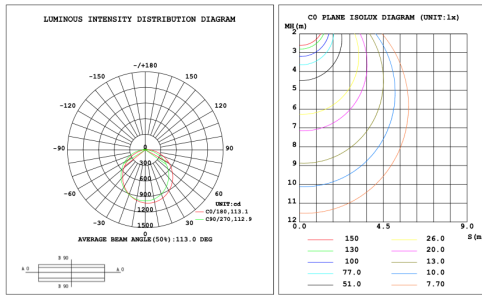

DIMENSIONS & WEIGHTS: Canopy Size for ZigBee & DMX: 15.75" x 2.76"

SB-D106A Canopy mount with direct lighting.

SB-D106B Canopy mount with direct lighting

SB-D106C Remote driver with cables fixed directly to the ceiling, direct lighting.
(Driver box size: L10.83" XW3.78" X H1.81")

SB-D101A40WSZ 31.50" 40W @ 4000K

SB-D101A50WSZ 39.37" 50W @ 4000K

SB-D101A60WSZ 47.24" 60W @ 4000K

Flux out:2047 lm

Height	Eavg,Emax	Angle:110.12deg	Diameter
1m	296.5,1024lx		286.29cm
2m	74.12,256.01lx		572.57cm
3m	32.94,113.81lx		858.86cm
4m	19.53,64.01lx		1145.14cm
5m	11.86,40.96lx		1431.43cm
6m	8.236,28.45lx		1717.71cm
7m	6.051,20.90lx		2004.00cm
8m	4.633,16.00lx		2290.28cm
9m	3.660,12.64lx		2576.57cm
10m	2.965,10.24lx		2862.85cm

SB-D101A70WSZ 59.06" 70W @ 4000K

Flux out:2364 lm

Height	Eavg,Emax	Angle:111.75deg	Diameter
1m	342.3,1160lx		295.14cm
2m	85.59,290.01lx		590.28cm
3m	38.04,128.91lx		885.43cm
4m	21.40,72.51lx		1180.57cm
5m	13.69,46.40lx		1475.71cm
6m	9.510,32.22lx		1770.85cm
7m	6.987,23.68lx		2066.00cm
8m	5.349,18.13lx		2361.14cm
9m	4.226,14.32lx		2656.28cm
10m	3.423,11.60lx		2951.42cm