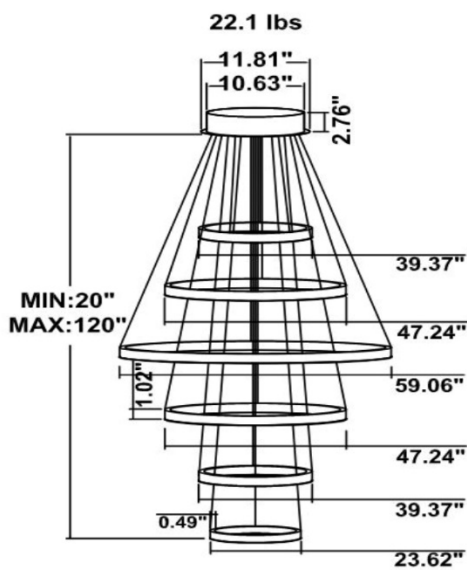

DIMENSIONS & WEIGHTS: Canopy Size for ZigBee & DMX: 15.75" x 2.76"

SB-D106A Canopy mount with direct lighting.

SB-D106B Canopy mount with direct lighting

SB-D106C Remote driver with cables fixed directly to the ceiling, direct lighting.
(Driver box size: L10.83" XW3.78" X H1.81")

SB-D101A40WSZ 31.50" 40W @ 4000K

SB-D101A50WSZ 39.37" 50W @ 4000K

SB-D101A60WSZ 47.24" 60W @ 4000K

Flux out:2047 lm

Height	Eavg,Emax	Angle:110.12deg	Diameter
1m	296.5,1024lx		286.29cm
2m	74.12,256.01lx		572.57cm
3m	32.94,113.81lx		858.86cm
4m	19.53,64.01lx		1145.14cm
5m	11.86,40.96lx		1431.43cm
6m	8.236,28.45lx		1717.71cm
7m	6.051,20.90lx		2004.00cm
8m	4.633,16.00lx		2290.28cm
9m	3.660,12.64lx		2576.57cm
10m	2.965,10.24lx		2862.85cm

SB-D101A70WSZ 59.06" 70W @ 4000K

Flux out:2364 lm

Height	Eavg,Emax	Angle:111.75deg	Diameter
1m	342.3,1160lx		295.14cm
2m	85.59,290.01lx		590.28cm
3m	38.04,128.91lx		885.43cm
4m	21.40,72.51lx		1180.57cm
5m	13.69,46.40lx		1475.71cm
6m	9.510,32.22lx		1770.85cm
7m	6.987,23.68lx		2066.00cm
8m	5.349,18.13lx		2361.14cm
9m	4.226,14.32lx		2656.28cm
10m	3.423,11.60lx		2951.42cm

SB-D101A80WSZ 70.87" 80W @ 4000K

Flux out:2941 lm

Height	Eavg,Emax	Angle:113.14deg	Diameter
1m	394.8,1394lx		302.99cm
2m	98.70,348.51lx		605.99cm
3m	43.87,154.91lx		908.98cm
4m	24.67,87.12lx		1211.98cm
5m	15.79,55.76lx		1514.97cm
6m	10.97,38.72lx		1817.96cm
7m	8.057,28.45lx		2120.96cm
8m	6.169,21.78lx		2423.95cm
9m	4.874,17.21lx		2726.95cm
10m	3.948,13.94lx		3029.94cm