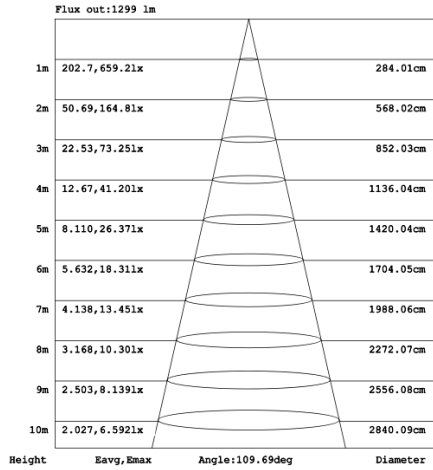

DIMENSIONS & WEIGHTS: Canopy Size for ZigBee & DMX: 15.75" x 2.76"

SB-D106A Canopy mount with direct lighting.

SB-D106B Canopy mount with direct lighting

SB-D106C Remote driver with cables fixed directly to the ceiling, direct lighting.
(Driver box size: L10.83" XW3.78" X H1.81")

SB-D101A40WSZ 31.50" 40W @ 4000K

SB-D101A50WSZ 39.37" 50W @ 4000K

SB-D101A60WSZ 47.24" 60W @ 4000K

Flux out:2047 lm

Height	Eavg,Emax	Angle:110.12deg	Diameter
1m	296.5,1024lx		286.29cm
2m	74.12,256.01lx		572.57cm
3m	32.94,113.81lx		858.86cm
4m	19.53,64.01lx		1145.14cm
5m	11.86,40.96lx		1431.43cm
6m	8.236,28.45lx		1717.71cm
7m	6.051,20.90lx		2004.00cm
8m	4.633,16.00lx		2290.28cm
9m	3.660,12.64lx		2576.57cm
10m	2.965,10.24lx		2862.85cm

SB-D101A70WSZ 59.06" 70W @ 4000K

Flux out:2364 lm

Height	Eavg,Emax	Angle:111.75deg	Diameter
1m	342.3,1160lx		295.14cm
2m	85.59,290.01lx		590.28cm
3m	38.04,128.91lx		885.43cm
4m	21.40,72.51lx		1180.57cm
5m	13.69,46.40lx		1475.71cm
6m	9.510,32.22lx		1770.85cm
7m	6.987,23.68lx		2066.00cm
8m	5.349,18.13lx		2361.14cm
9m	4.226,14.32lx		2656.28cm
10m	3.423,11.60lx		2951.42cm

SB-D101A80WSZ 70.87" 80W @ 4000K

Flux out:2941 lm

Height	Eavg,Emax	Angle:113.14deg	Diameter
1m	394.8,1394lx		302.99cm
2m	98.70,348.51lx		605.99cm
3m	43.87,154.91lx		908.98cm
4m	24.67,87.12lx		1211.98cm
5m	15.79,55.76lx		1514.97cm
6m	10.97,38.72lx		1817.96cm
7m	8.057,28.45lx		2120.96cm
8m	6.169,21.78lx		2423.95cm
9m	4.874,17.21lx		2726.95cm
10m	3.948,13.94lx		3029.94cm