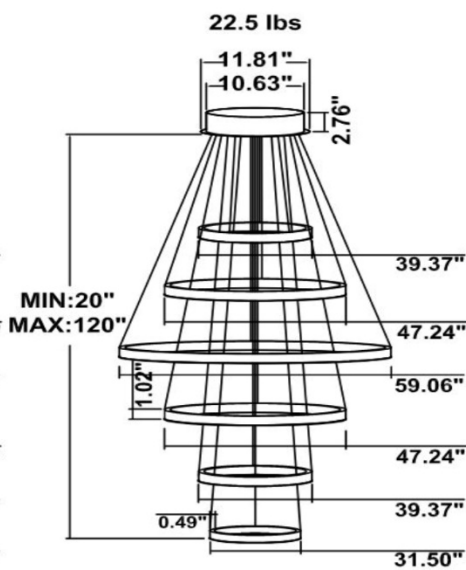

FEATURES

- 5-year limited warranty.
- Ships assembled.
- Illumination direct.
- Extruded aluminum housing up to 70.87", 1 continuous ring without joints.
- Lens: White frosted acrylic diffuser, Glare-free.
- Fixture delivered lumens per watt ratio up to 60 LPW not including RGBW.
- 10' standard adjustable aircraft cables/power cord adjust by push button grippers, custom length available.
- Can be remote driver mounted or driver concealed within the canopy, can be mounted on sloped ceiling.
- Over 50 lbs fixture must be installed using a U.L. listed outlet box or supported independently of the outlet box.

DIMENSIONS & WEIGHTS: Canopy Size for ZigBee & DMX: 15.75" x 2.76"

SB-D106A Canopy mount with direct lighting.

SB-D106B Canopy mount with direct lighting

SB-D106C Remote driver with cables fixed directly to the ceiling, direct lighting.
(Driver box size: L10.83" XW3.78" X H1.81")

SB-D101A40WSZ 31.50" 40W @ 4000K

SB-D101A50WSZ 39.37" 50W @ 4000K

SB-D101A60WSZ 47.24" 60W @ 4000K

Flux out:2047 lm

Height	Eavg,Emax	Angle:110.12deg	Diameter
1m	296.5,1024lx		286.29cm
2m	74.12,256.01lx		572.57cm
3m	32.94,113.81lx		858.86cm
4m	19.53,64.01lx		1145.14cm
5m	11.86,40.96lx		1431.43cm
6m	8.236,28.45lx		1717.71cm
7m	6.051,20.90lx		2004.00cm
8m	4.633,16.00lx		2290.28cm
9m	3.660,12.64lx		2576.57cm
10m	2.965,10.24lx		2862.85cm

SB-D101A80WSZ 70.87" 80W @ 4000K

Flux out:2941 lm

Height	Eavg,Emax	Angle:113.14deg	Diameter
1m	394.8,1394lx		302.99cm
2m	98.70,348.51lx		605.99cm
3m	43.87,154.91lx		908.98cm
4m	24.67,87.12lx		1211.98cm
5m	15.79,55.76lx		1514.97cm
6m	10.97,38.72lx		1817.96cm
7m	8.057,28.45lx		2120.96cm
8m	6.169,21.78lx		2423.95cm
9m	4.874,17.21lx		2726.95cm
10m	3.948,13.94lx		3029.94cm