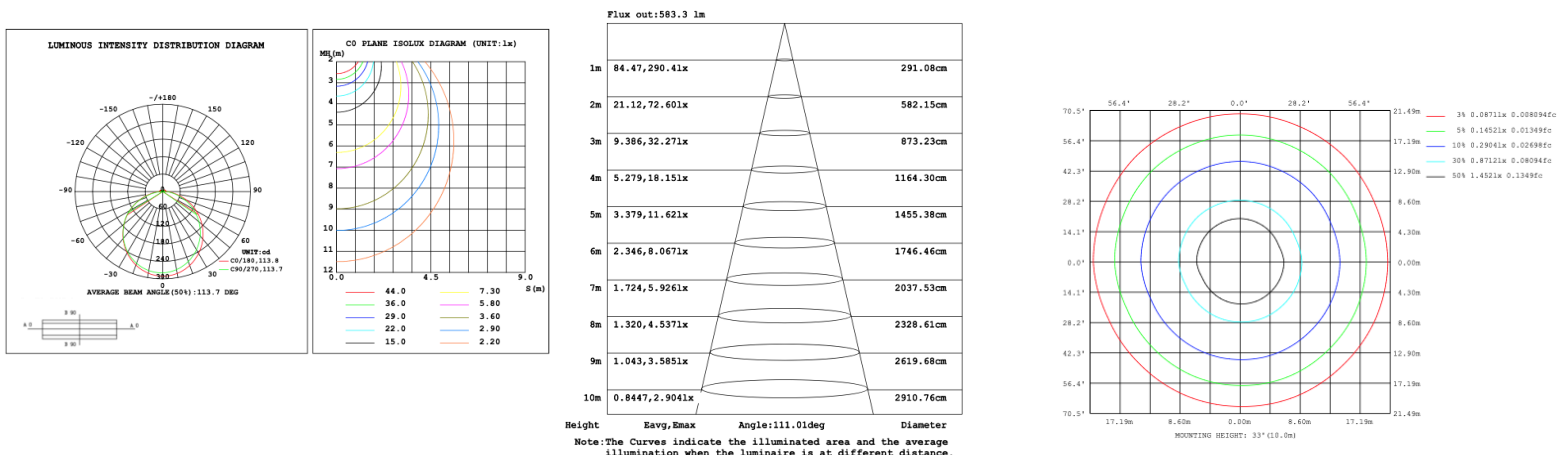

PHOTOMETRIC: Direct Illumination (Testing for single ring only)

SB-D101A20WSZ 15.75" 20W @ 4000K