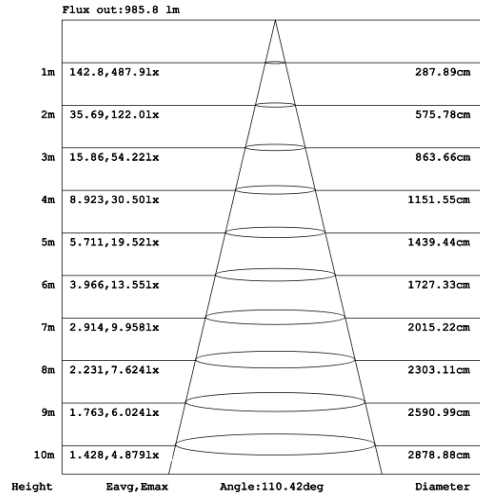

DIMENSIONS & WEIGHTS: Canopy Size for ZigBee & DMX: 15.75" x 2.76"

SB-D106A Canopy mount with direct lighting.

SB-D106B Canopy mount with direct lighting

SB-D106C Remote driver with cables fixed directly to the ceiling, direct lighting.
(Driver box size: L10.83" XW3.78" X H1.81")

SB-D101A40WSZ 31.50" 40W @ 4000K

SB-D101A50WSZ 39.37" 50W @ 4000K

SB-D101A60WSZ 47.24" 60W @ 4000K

Flux out:2047 lm

Height	Eavg,Emax	Angle:110.12deg	Diameter
1m	296.5,1024lx		286.29cm
2m	74.12,256.01lx		572.57cm
3m	32.94,113.81lx		858.86cm
4m	19.53,64.01lx		1145.14cm
5m	11.86,40.96lx		1431.43cm
6m	8.236,28.45lx		1717.71cm
7m	6.051,20.90lx		2004.00cm
8m	4.633,16.00lx		2290.28cm
9m	3.660,12.64lx		2576.57cm
10m	2.965,10.24lx		2862.85cm

SB-D101A70WSZ 59.06" 70W @ 4000K

Flux out:2364 lm

Height	Eavg,Emax	Angle:111.75deg	Diameter
1m	342.3,1160lx		295.14cm
2m	85.59,290.01lx		590.28cm
3m	38.04,128.91lx		885.43cm
4m	21.40,72.51lx		1180.57cm
5m	13.69,46.40lx		1475.71cm
6m	9.510,32.22lx		1770.85cm
7m	6.987,23.68lx		2066.00cm
8m	5.349,18.13lx		2361.14cm
9m	4.226,14.32lx		2656.28cm
10m	3.423,11.60lx		2951.42cm

SB-D101A80WSZ 70.87" 80W @ 4000K

Flux out:2941 lm

Height	Eavg,Emax	Angle:113.14deg	Diameter
1m	394.8,1394lx		302.99cm
2m	98.70,348.51lx		605.99cm
3m	43.87,154.91lx		908.98cm
4m	24.67,87.12lx		1211.98cm
5m	15.79,55.76lx		1514.97cm
6m	10.97,38.72lx		1817.96cm
7m	8.057,28.45lx		2120.96cm
8m	6.169,21.78lx		2423.95cm
9m	4.874,17.21lx		2726.95cm
10m	3.948,13.94lx		3029.94cm