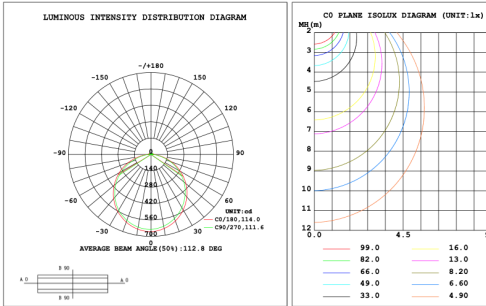

DIMENSIONS & WEIGHTS: Canopy Size for ZigBee & DMX: 15.75" x 2.76"

SB-D106A Canopy mount with direct lighting.

SB-D106B Canopy mount with direct lighting

SB-D106C Remote driver with cables fixed directly to the ceiling, direct lighting.
(Driver box size: L10.83" XW3.78" X H1.81")

SB-D101A40WSZ 31.50" 40W @ 4000K

SB-D101A50WSZ 39.37" 50W @ 4000K

SB-D101A60WSZ 47.24" 60W @ 4000K

Flux out:2047 lm

Height	Eavg,Emax	Angle:110.12deg	Diameter
1m	296.5,1024lx		286.29cm
2m	74.12,256.01lx		572.57cm
3m	32.94,113.81lx		858.86cm
4m	19.53,64.01lx		1145.14cm
5m	11.86,40.96lx		1431.43cm
6m	8.236,28.45lx		1717.71cm
7m	6.051,20.90lx		2004.00cm
8m	4.633,16.00lx		2290.28cm
9m	3.660,12.64lx		2576.57cm
10m	2.965,10.24lx		2862.85cm

SB-D101A70WSZ 59.06" 70W @ 4000K

Flux out:2364 lm

Height	Eavg,Emax	Angle:111.75deg	Diameter
1m	342.3,1160lx		295.14cm
2m	85.59,290.01lx		590.28cm
3m	38.04,128.91lx		885.43cm
4m	21.40,72.51lx		1180.57cm
5m	13.69,46.40lx		1475.71cm
6m	9.510,32.22lx		1770.85cm
7m	6.987,23.68lx		2066.00cm
8m	5.349,18.13lx		2361.14cm
9m	4.226,14.32lx		2656.28cm
10m	3.423,11.60lx		2951.42cm