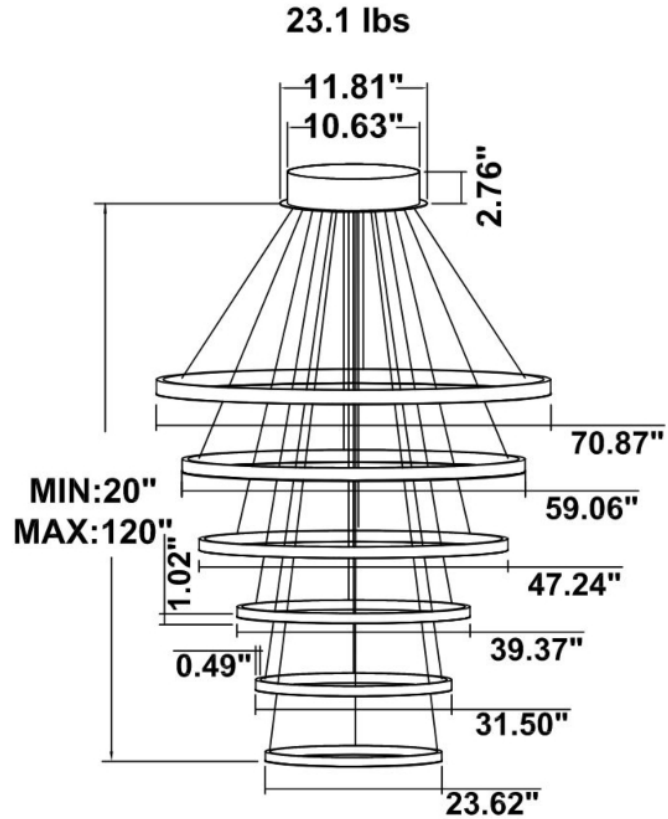

DIMENSIONS & WEIGHTS: Canopy Size for ZigBee & DMX: 15.75" x 2.76"

SB-D106A Canopy mount with direct lighting.

SB-D106B Canopy mount with direct lighting

SB-D106C Remote driver with cables fixed directly to the ceiling, direct lighting.
(Driver box size: L10.83" XW3.78" X H1.81")

SB-D101A40WSZ 31.50" 40W @ 4000K

SB-D101A50WSZ 39.37" 50W @ 4000K

SB-D101A60WSZ 47.24" 60W @ 4000K

Flux out:2047 lm

Height	Eavg,Emax	Angle:110.12deg	Diameter
1m	296.5,1024lx		286.29cm
2m	74.12,256.01lx		572.57cm
3m	32.94,113.81lx		858.86cm
4m	19.53,64.01lx		1145.14cm
5m	11.86,40.96lx		1431.43cm
6m	8.236,28.45lx		1717.71cm
7m	6.051,20.90lx		2004.00cm
8m	4.633,16.00lx		2290.28cm
9m	3.660,12.64lx		2576.57cm
10m	2.965,10.24lx		2862.85cm

SB-D101A70WSZ 59.06" 70W @ 4000K

Flux out:2364 lm

Height	Eavg,Emax	Angle:111.75deg	Diameter
1m	342.3,1160lx		295.14cm
2m	85.59,290.01lx		590.28cm
3m	38.04,128.91lx		885.43cm
4m	21.40,72.51lx		1180.57cm
5m	13.69,46.40lx		1475.71cm
6m	9.510,32.22lx		1770.85cm
7m	6.987,23.68lx		2066.00cm
8m	5.349,18.13lx		2361.14cm
9m	4.226,14.32lx		2656.28cm
10m	3.423,11.60lx		2951.42cm

SB-D101A80WSZ 70.87" 80W @ 4000K

Flux out:2941 lm

Height	Eavg,Emax	Angle:113.14deg	Diameter
1m	394.8,1394lx		302.99cm
2m	98.70,348.51lx		605.99cm
3m	43.87,154.91lx		908.98cm
4m	24.67,87.12lx		1211.98cm
5m	15.79,55.76lx		1514.97cm
6m	10.97,38.72lx		1817.96cm
7m	8.057,28.45lx		2120.96cm
8m	6.169,21.78lx		2423.95cm
9m	4.874,17.21lx		2726.95cm
10m	3.948,13.94lx		3029.94cm