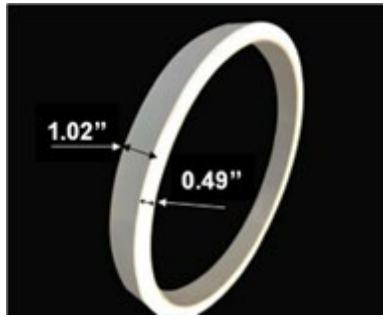

FEATURES

- 5-year limited warranty.
- Ships assembled.
- Illumination direct.
- Extruded aluminum housing up to 70.87", 1 continuous ring without joints.
- Lens: White frosted acrylic diffuser, Glare-free.
- Fixture delivered lumens per watt ratio up to 60 LPW not including RGBW.
- 10' standard adjustable aircraft cables/power cord adjust by push button grippers, custom length available.
- Can be remote driver mounted or driver concealed within the canopy, can be mounted on sloped ceiling.
- Over 50 lbs fixture must be installed using a U.L. listed outlet box or supported independently of the outlet box.

SPECIFICATIONS

- 90+ CRI.
- Input: 100-277V, 50/60Hz.
- 1-10V dimming standard, ELV / TRIAC, Dali, DMX, ZigBee available.
- UL listed, suitable for dry location. (BAA) Buy American compliant.
- Built in color temperature selectable. Choose from 2700K/3500K/4000K. Or 3000K/3500K/4000K. Custom color temperatures. lumen outputs, RGBW, Tunable White available.

PARTS PACKED WITH STANDARD FIXTURE

- Plastic Anchors, Screws, Wire Connectors
- CCT Selector Switch