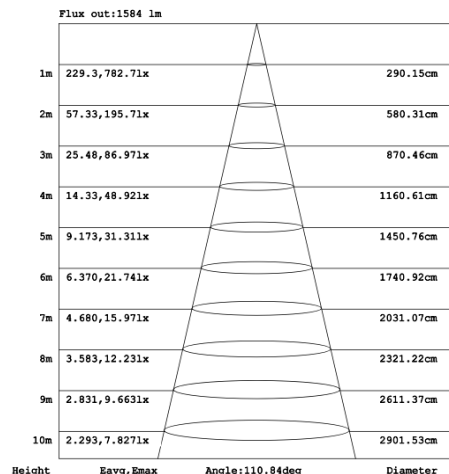

DIMENSIONS & WEIGHTS: Canopy Size for ZigBee & DMX: 15.75" x 2.76"

SB-D106A Canopy mount with direct lighting.

SB-D106B Canopy mount with direct lighting

SB-D106C Remote driver with cables fixed directly to the ceiling, direct lighting.
(Driver box size: L10.83" XW3.78" X H1.81")

SB-D101A40WSZ 31.50" 40W @ 4000K

SB-D101A50WSZ 39.37" 50W @ 4000K

SB-D101A60WSZ 47.24" 60W @ 4000K

Flux out:2047 lm

Height	Eavg,Emax	Angle:110.12deg	Diameter
1m	296.5,1024lx		286.29cm
2m	74.12,256.01lx		572.57cm
3m	32.94,113.81lx		858.86cm
4m	19.53,64.01lx		1145.14cm
5m	11.86,40.96lx		1431.43cm
6m	8.236,28.45lx		1717.71cm
7m	6.051,20.90lx		2004.00cm
8m	4.633,16.00lx		2290.28cm
9m	3.660,12.64lx		2576.57cm
10m	2.965,10.24lx		2862.85cm

SB-D101A70WSZ 59.06" 70W @ 4000K

Flux out:2364 lm

Height	Eavg,Emax	Angle:111.75deg	Diameter
1m	342.3,1160lx		295.14cm
2m	85.59,290.01lx		590.28cm
3m	38.04,128.91lx		885.43cm
4m	21.40,72.51lx		1180.57cm
5m	13.69,46.40lx		1475.71cm
6m	9.510,32.22lx		1770.85cm
7m	6.987,23.68lx		2066.00cm
8m	5.349,18.13lx		2361.14cm
9m	4.226,14.32lx		2656.28cm
10m	3.423,11.60lx		2951.42cm

SB-D101A80WSZ 70.87" 80W @ 4000K

Flux out:2941 lm

Height	Eavg,Emax	Angle:113.14deg	Diameter
1m	394.8,1394lx		302.99cm
2m	98.70,348.51lx		605.99cm
3m	43.87,154.91lx		908.98cm
4m	24.67,87.12lx		1211.98cm
5m	15.79,55.76lx		1514.97cm
6m	10.97,38.72lx		1817.96cm
7m	8.057,28.45lx		2120.96cm
8m	6.169,21.78lx		2423.95cm
9m	4.874,17.21lx		2726.95cm
10m	3.948,13.94lx		3029.94cm