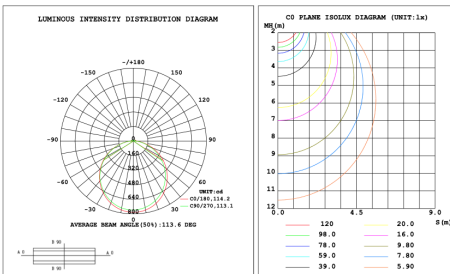

DIMENSIONS & WEIGHTS: Canopy Size for ZigBee & DMX: 15.75" x 2.76"

SB-D106A Canopy mount with direct lighting.

SB-D106B Canopy mount with direct lighting

SB-D106C Remote driver with cables fixed directly to the ceiling, direct lighting.
(Driver box size: L10.83" XW3.78" X H1.81")

SB-D101A40WSZ 31.50" 40W @ 4000K

SB-D101A50WSZ 39.37" 50W @ 4000K

SB-D101A60WSZ 47.24" 60W @ 4000K

Flux out:2047 lm

Height	Eavg,Emax	Angle:110.12deg	Diameter
1m	296.5,1024lx		286.29cm
2m	74.12,256.01lx		572.57cm
3m	32.94,113.81lx		858.86cm
4m	19.53,64.01lx		1145.14cm
5m	11.86,40.96lx		1431.43cm
6m	8.236,28.45lx		1717.71cm
7m	6.051,20.90lx		2004.00cm
8m	4.633,16.00lx		2290.28cm
9m	3.660,12.64lx		2576.57cm
10m	2.965,10.24lx		2862.85cm

SB-D101A70WSZ 59.06" 70W @ 4000K

Flux out:2364 lm

Height	Eavg,Emax	Angle:111.75deg	Diameter
1m	342.3,1160lx		295.14cm
2m	85.59,290.01lx		590.28cm
3m	38.04,128.91lx		885.43cm
4m	21.40,72.51lx		1180.57cm
5m	13.69,46.40lx		1475.71cm
6m	9.510,32.22lx		1770.85cm
7m	6.987,23.68lx		2066.00cm
8m	5.349,18.13lx		2361.14cm
9m	4.226,14.32lx		2656.28cm
10m	3.423,11.60lx		2951.42cm