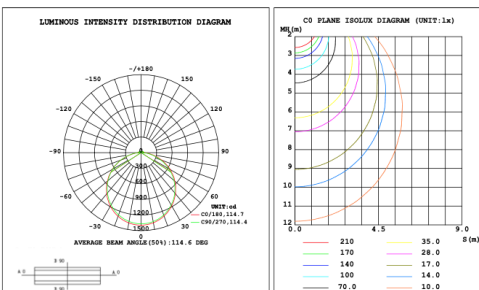

SB-D101A40WSZ 31.50" 40W @ 4000K

SB-D101A50WSZ 39.37" 50W @ 4000K

SB-D101A60WSZ 47.24" 60W @ 4000K

Flux out:2047 lm

Height	Eavg,Emax	Angle:110.12deg	Diameter
1m	296.5,1024lx		286.29cm
2m	74.12,256.01lx		572.57cm
3m	32.94,113.81lx		858.86cm
4m	19.53,64.01lx		1145.14cm
5m	11.86,40.96lx		1431.43cm
6m	8.236,28.45lx		1717.71cm
7m	6.051,20.90lx		2004.00cm
8m	4.633,16.00lx		2290.28cm
9m	3.660,12.64lx		2576.57cm
10m	2.965,10.24lx		2862.85cm

SB-D101A70WSZ 59.06" 70W @ 4000K

Flux out:2364 lm

Height	Eavg,Emax	Angle:111.75deg	Diameter
1m	342.3,1160lx		295.14cm
2m	85.59,290.01lx		590.28cm
3m	38.04,128.91lx		885.43cm
4m	21.40,72.51lx		1180.57cm
5m	13.69,46.40lx		1475.71cm
6m	9.510,32.22lx		1770.85cm
7m	6.987,23.68lx		2066.00cm
8m	5.349,18.13lx		2361.14cm
9m	4.226,14.32lx		2656.28cm
10m	3.423,11.60lx		2951.42cm

SB-D101A80WSZ 70.87" 80W @ 4000K

Flux out:2941 lm

Height	Eavg,Emax	Angle:113.14deg	Diameter
1m	394.8,1394lx		302.99cm
2m	98.70,348.51lx		605.99cm
3m	43.87,154.91lx		908.98cm
4m	24.67,87.12lx		1211.98cm
5m	15.79,55.76lx		1514.97cm
6m	10.97,38.72lx		1817.96cm
7m	8.057,28.45lx		2120.96cm
8m	6.169,21.78lx		2423.95cm
9m	4.874,17.21lx		2726.95cm
10m	3.948,13.94lx		3029.94cm