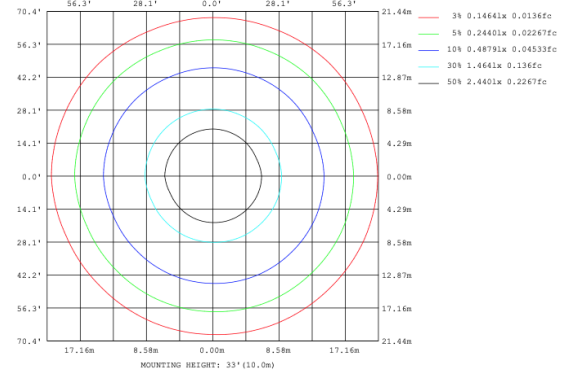

DIMENSIONS & WEIGHTS: Canopy Size for ZigBee & DMX: 15.75" x 2.76"

SB-D106A Canopy mount with direct lighting.

SB-D106B Canopy mount with direct lighting

SB-D106C Remote driver with cables fixed directly to the ceiling, direct lighting.
(Driver box size: L10.83" XW3.78" X H1.81")

SB-D101A40WSZ 31.50" 40W @ 4000K

SB-D101A50WSZ 39.37" 50W @ 4000K

SB-D101A60WSZ 47.24" 60W @ 4000K

Flux out:2047 lm

Height	Eavg,Emax	Angle:110.12deg	Diameter
1m	296.5,1024lx		286.29cm
2m	74.12,256.01lx		572.57cm
3m	32.94,113.81lx		858.86cm
4m	19.53,64.01lx		1145.14cm
5m	11.86,40.96lx		1431.43cm
6m	8.236,28.45lx		1717.71cm
7m	6.051,20.90lx		2004.00cm
8m	4.633,16.00lx		2290.28cm
9m	3.660,12.64lx		2576.57cm
10m	2.965,10.24lx		2862.85cm