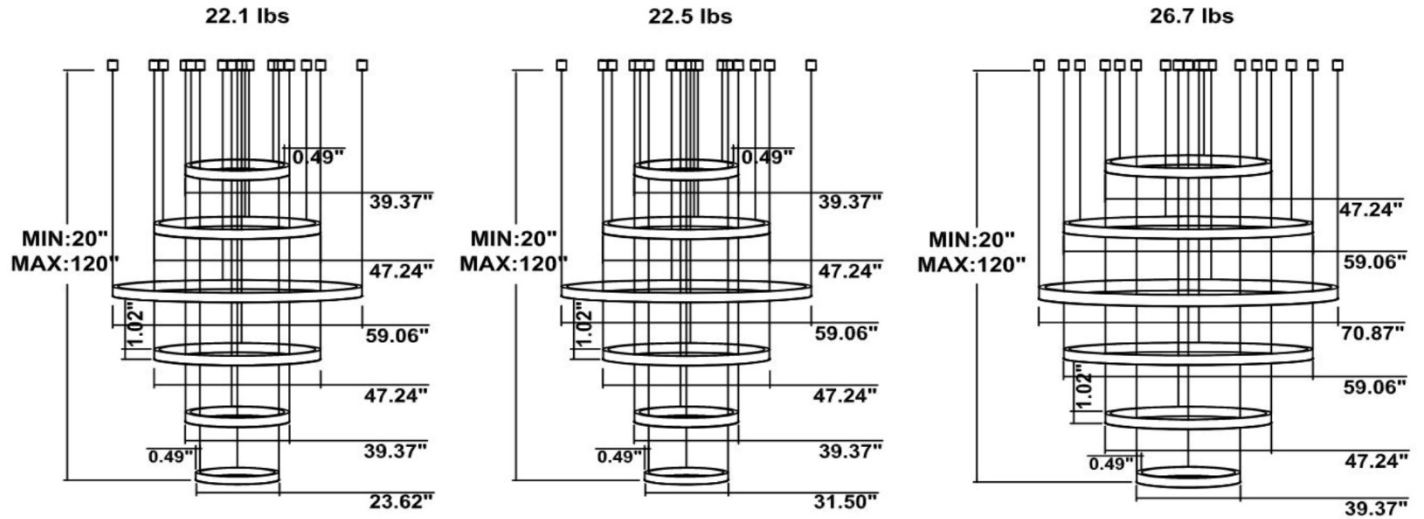

DIMENSIONS & WEIGHTS: Canopy Size for ZigBee & DMX: 15.75" x 2.76"

SB-D106A Canopy mount with direct lighting.

SB-D106B Canopy mount with direct lighting

SB-D106C Remote driver with cables fixed directly to the ceiling, direct lighting.
(Driver box size: L10.83" XW3.78" X H1.81")

SB-D101A40WSZ 31.50" 40W @ 4000K

SB-D101A50WSZ 39.37" 50W @ 4000K

SB-D101A60WSZ 47.24" 60W @ 4000K

Flux out:2047 lm

Height	Eavg,Emax	Angle:110.12deg	Diameter
1m	296.5,1024lx		286.29cm
2m	74.12,256.01lx		572.57cm
3m	32.94,113.81lx		858.86cm
4m	19.53,64.01lx		1145.14cm
5m	11.86,40.96lx		1431.43cm
6m	8.236,28.45lx		1717.71cm
7m	6.051,20.90lx		2004.00cm
8m	4.633,16.00lx		2290.28cm
9m	3.660,12.64lx		2576.57cm
10m	2.965,10.24lx		2862.85cm