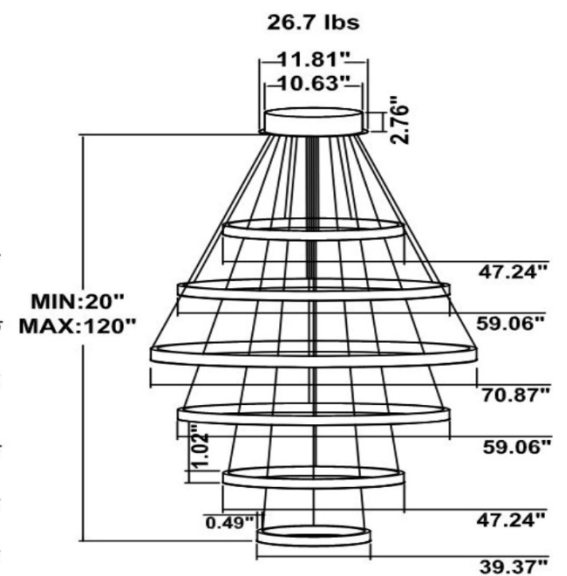

DIMENSIONS & WEIGHTS: Canopy Size for ZigBee & DMX: 15.75" x 2.76"

SB-D106A Canopy mount with direct lighting.

SB-D106B Canopy mount with direct lighting

SB-D106C Remote driver with cables fixed directly to the ceiling, direct lighting.
(Driver box size: L10.83" XW3.78" X H1.81")

SB-D101A40WSZ 31.50" 40W @ 4000K

SB-D101A50WSZ 39.37" 50W @ 4000K

SB-D101A60WSZ 47.24" 60W @ 4000K

Flux out:2047 lm

Height	Eavg,Emax	Angle:110.12deg	Diameter
1m	296.5,1024lx		286.29cm
2m	74.12,256.01lx		572.57cm
3m	32.94,113.81lx		858.86cm
4m	19.53,64.01lx		1145.14cm
5m	11.86,40.96lx		1431.43cm
6m	8.236,28.45lx		1717.71cm
7m	6.051,20.90lx		2004.00cm
8m	4.633,16.00lx		2290.28cm
9m	3.660,12.64lx		2576.57cm
10m	2.965,10.24lx		2862.85cm

SB-D101A70WSZ 59.06" 70W @ 4000K

Flux out:2364 lm

Height	Eavg,Emax	Angle:111.75deg	Diameter
1m	342.3,1160lx		295.14cm
2m	85.59,290.01lx		590.28cm
3m	38.04,128.91lx		885.43cm
4m	21.40,72.51lx		1180.57cm
5m	13.69,46.40lx		1475.71cm
6m	9.510,32.22lx		1770.85cm
7m	6.987,23.68lx		2066.00cm
8m	5.349,18.13lx		2361.14cm
9m	4.226,14.32lx		2656.28cm
10m	3.423,11.60lx		2951.42cm

SB-D101A80WSZ 70.87" 80W @ 4000K

Flux out:2941 lm

Height	Eavg,Emax	Angle:113.14deg	Diameter
1m	394.8,1394lx		302.99cm
2m	98.70,348.51lx		605.99cm
3m	43.87,154.91lx		908.98cm
4m	24.67,87.12lx		1211.98cm
5m	15.79,55.76lx		1514.97cm
6m	10.97,38.72lx		1817.96cm
7m	8.057,28.45lx		2120.96cm
8m	6.169,21.78lx		2423.95cm
9m	4.874,17.21lx		2726.95cm
10m	3.948,13.94lx		3029.94cm