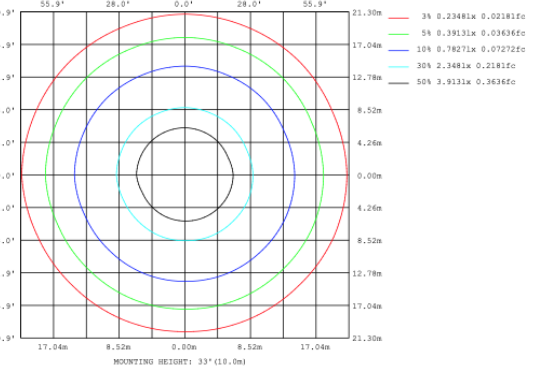

DIMENSIONS & WEIGHTS: Canopy Size for ZigBee & DMX: 15.75" x 2.76"

SB-D106A Canopy mount with direct lighting.

SB-D106B Canopy mount with direct lighting

SB-D106C Remote driver with cables fixed directly to the ceiling, direct lighting.
(Driver box size: L10.83" XW3.78" X H1.81")

SB-D101A40WSZ 31.50" 40W @ 4000K

SB-D101A50WSZ 39.37" 50W @ 4000K

SB-D101A60WSZ 47.24" 60W @ 4000K

Flux out:2047 lm

Height	Eavg,Emax	Angle:110.12deg	Diameter
1m	296.5,1024lx		286.29cm
2m	74.12,256.01lx		572.57cm
3m	32.94,113.81lx		858.86cm
4m	19.53,64.01lx		1145.14cm
5m	11.86,40.96lx		1431.43cm
6m	8.236,28.45lx		1717.71cm
7m	6.051,20.90lx		2004.00cm
8m	4.633,16.00lx		2290.28cm
9m	3.660,12.64lx		2576.57cm
10m	2.965,10.24lx		2862.85cm