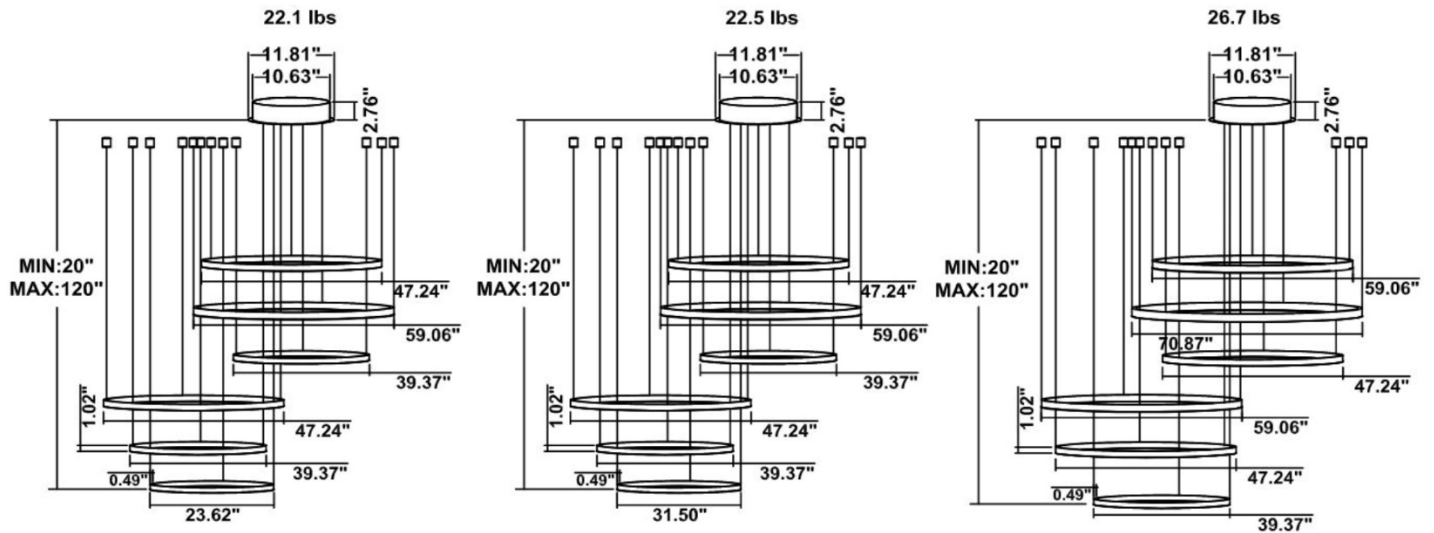

SB-D106D Remote mount with canopy, cables fixed directly to the ceiling, direct lighting.