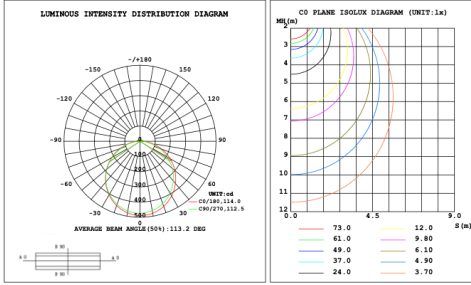

DIMENSIONS & WEIGHTS: Canopy Size for ZigBee & DMX: 15.75" x 2.76"

SB-D106A Canopy mount with direct lighting.

SB-D106B Canopy mount with direct lighting

SB-D106C Remote driver with cables fixed directly to the ceiling, direct lighting.
(Driver box size: L10.83" XW3.78" X H1.81")

SB-D101A40WSZ 31.50" 40W @ 4000K

SB-D101A50WSZ 39.37" 50W @ 4000K

SB-D101A60WSZ 47.24" 60W @ 4000K

Flux out:2047 lm

Height	Eavg,Emax	Angle:110.12deg	Diameter
1m	296.5,1024lx		286.29cm
2m	74.12,256.01lx		572.57cm
3m	32.94,113.81lx		858.86cm
4m	19.53,64.01lx		1145.14cm
5m	11.86,40.96lx		1431.43cm
6m	8.236,28.45lx		1717.71cm
7m	6.051,20.90lx		2004.00cm
8m	4.633,16.00lx		2290.28cm
9m	3.660,12.64lx		2576.57cm
10m	2.965,10.24lx		2862.85cm

SB-D101A70WSZ 59.06" 70W @ 4000K

Flux out:2364 lm

Height	Eavg,Emax	Angle:111.75deg	Diameter
1m	342.3,1160lx		295.14cm
2m	85.59,290.01lx		590.28cm
3m	38.04,128.91lx		885.43cm
4m	21.40,72.51lx		1180.57cm
5m	13.69,46.40lx		1475.71cm
6m	9.510,32.22lx		1770.85cm
7m	6.987,23.68lx		2066.00cm
8m	5.349,18.13lx		2361.14cm
9m	4.226,14.32lx		2656.28cm
10m	3.423,11.60lx		2951.42cm