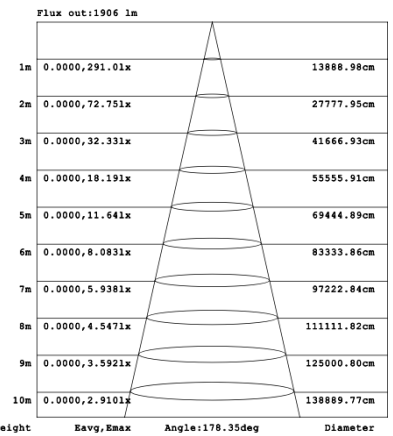

DIMENSIONS & WEIGHTS: Canopy Size for ZigBee & DMX: 15.75" x 2.76"

SB-D06A Canopy mount with direct lighting.

SB-D06B Canopy mount with direct lighting.

SB-D06C Remote driver with cables fixed directly to the ceiling, direct lighting.
(Driver box size: L10.83" X W3.78" X H1.81")

46.6 lbs

47.8 lbs

59.7 lbs

SB-D06D Remote mount with canopy, cables fixed directly into the ceiling, direct lighting.

26.1 lbs

33.2 lbs

42.4 lbs

PHOTOMETRIC: Direct Illumination (Testing for single ring only)

15.75" 20W @ 4000K

23.62" 30W @ 4000K

31.50" 40W @ 4000K

39.37" 50W @ 4000K

47.24" 60W @ 4000K

59.06" 70W @ 4000K

70.87" 80W @ 4000K

Flux out: 3776 lm

Height	Eavg, Emax	Angle: 137.34deg	Diameter
1m	177.1, 1280 lx		512.17cm
2m	44.28, 319.91 lx		1024.34cm
3m	19.68, 142.21 lx		1536.51cm
4m	11.07, 79.97 lx		2048.68cm
5m	7.085, 51.18 lx		2560.86cm
6m	4.920, 35.54 lx		3073.03cm
7m	3.615, 26.11 lx		3585.20cm
8m	2.768, 19.99 lx		4097.37cm
9m	2.187, 15.80 lx		4609.54cm
10m	1.771, 12.80 lx		5121.71cm