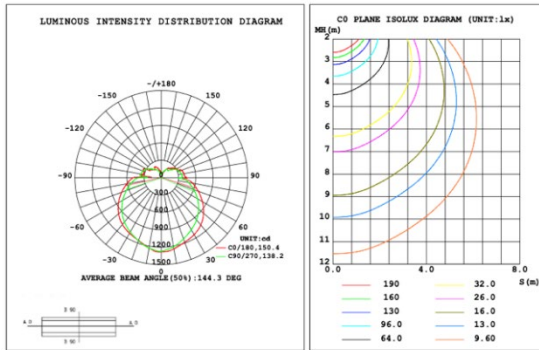

15.75" 20W @ 4000K

23.62" 30W @ 4000K

31.50" 40W @ 4000K

39.37" 50W @ 4000K

47.24" 60W @ 4000K

59.06" 70W @ 4000K

70.87" 80W @ 4000K

Flux out: 3776 lm

Height	Eavg, Emax	Angle: 137.34deg	Diameter
1m	177.1, 1280 lx		512.17cm
2m	44.28, 319.91 lx		1024.34cm
3m	19.68, 142.21 lx		1536.51cm
4m	11.07, 79.97 lx		2048.68cm
5m	7.085, 51.18 lx		2560.86cm
6m	4.920, 35.54 lx		3073.03cm
7m	3.615, 26.11 lx		3585.20cm
8m	2.768, 19.99 lx		4097.37cm
9m	2.187, 15.80 lx		4609.54cm
10m	1.771, 12.80 lx		5121.71cm