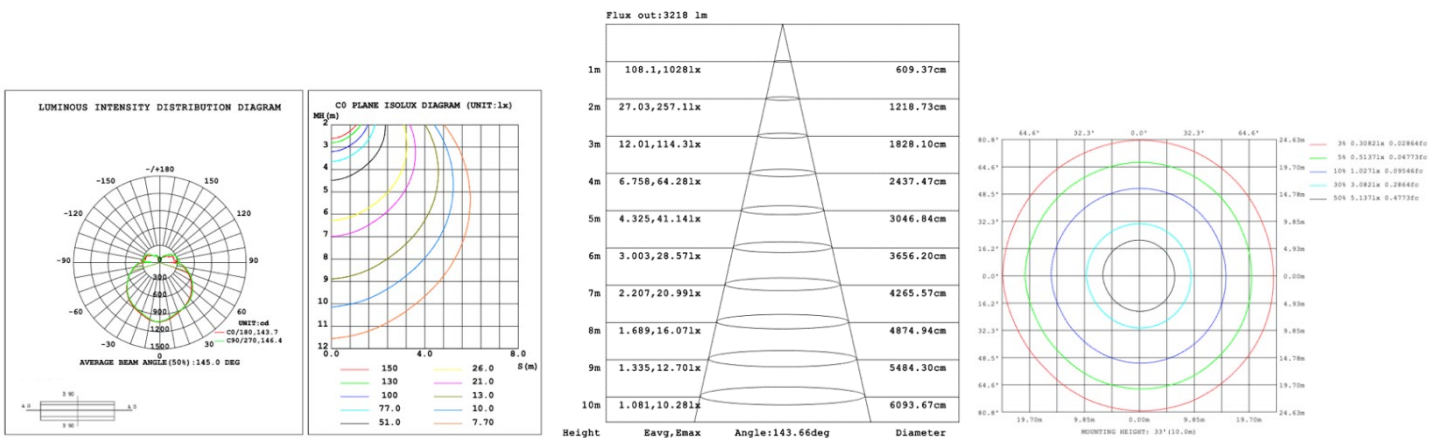

15.75" 20W @ 4000K

23.62" 30W @ 4000K

31.50" 40W @ 4000K

39.37" 50W @ 4000K

47.24" 60W @ 4000K

59.06" 70W @ 4000K

70.87" 80W @ 4000K

Flux out: 3776 lm

Height	Eavg, Emax	Angle: 137.34deg	Diameter
1m	177.1, 1280 lx		512.17cm
2m	44.28, 319.91 lx		1024.34cm
3m	19.68, 142.21 lx		1536.51cm
4m	11.07, 79.97 lx		2048.68cm
5m	7.085, 51.18 lx		2560.86cm
6m	4.920, 35.54 lx		3073.03cm
7m	3.615, 26.11 lx		3585.20cm
8m	2.768, 19.99 lx		4097.37cm
9m	2.187, 15.80 lx		4609.54cm
10m	1.771, 12.80 lx		5121.71cm