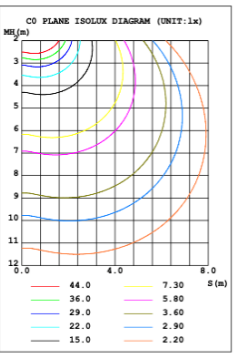

DIMENSIONS & WEIGHTS: Canopy Size for ZigBee & DMX: 15.75" x 2.76"

SB-D06A Canopy mount with direct lighting.

SB-D06B Canopy mount with direct lighting.

SB-D06C Remote driver with cables fixed directly to the ceiling, direct lighting.
(Driver box size: L10.83" X W3.78" X H1.81")

46.6 lbs

47.8 lbs

59.7 lbs

SB-D06D Remote mount with canopy, cables fixed directly into the ceiling, direct lighting.

26.1 lbs

33.2 lbs

42.4 lbs

PHOTOMETRIC: Direct Illumination (Testing for single ring only)

15.75" 20W @ 4000K

23.62" 30W @ 4000K

31.50" 40W @ 4000K

39.37" 50W @ 4000K

47.24" 60W @ 4000K

59.06" 70W @ 4000K

70.87" 80W @ 4000K

Flux out: 3776 lm

Height	Eavg, Emax	Angle: 137.34deg	Diameter
1m	177.1, 1280 lx		512.17cm
2m	44.28, 319.91 lx		1024.34cm
3m	19.68, 142.21 lx		1536.51cm
4m	11.07, 79.97 lx		2048.68cm
5m	7.085, 51.18 lx		2560.86cm
6m	4.920, 35.54 lx		3073.03cm
7m	3.615, 26.11 lx		3585.20cm
8m	2.768, 19.99 lx		4097.37cm
9m	2.187, 15.80 lx		4609.54cm
10m	1.771, 12.80 lx		5121.71cm