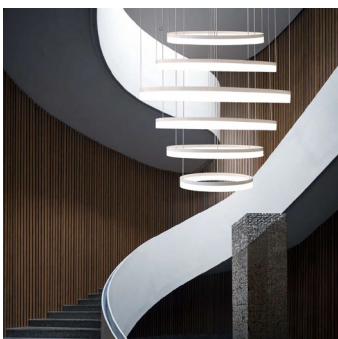

PARTS PACKED WITH STANDARD FIXTURE

- Plastic Anchors, Screws, Wire Connectors
- CCT Selector Switch