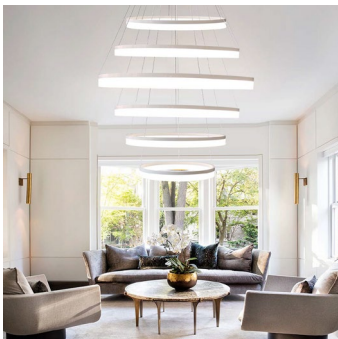

PARTS PACKED WITH STANDARD FIXTURE

- Plastic Anchors, Screws, Wire Connectors
- CCT Selector Switch