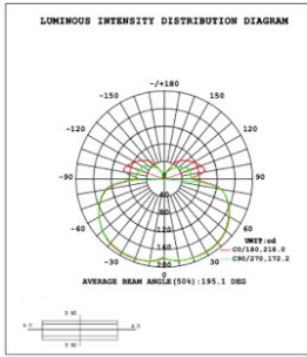

DIMENSIONS & WEIGHTS: Canopy Size for ZigBee & DMX: 15.75" x 2.76"

SB-D06A Canopy mount with direct lighting.

SB-D06B Canopy mount with direct lighting.

SB-D06C Remote driver with cables fixed directly to the ceiling, direct lighting.
(Driver box size: L10.83" X W3.78" X H1.81")

46.6 lbs

47.8 lbs

59.7 lbs

SB-D06D Remote mount with canopy, cables fixed directly into the ceiling, direct lighting.

26.1 lbs

33.2 lbs

42.4 lbs

PHOTOMETRIC: Direct Illumination (Testing for single ring only)

15.75" 20W @ 4000K

23.62" 30W @ 4000K

31.50" 40W @ 4000K

39.37" 50W @ 4000K

47.24" 60W @ 4000K

59.06" 70W @ 4000K

70.87" 80W @ 4000K

Flux out: 3776 lm

Height	Eavg, Emax	Angle: 137.34deg	Diameter
1m	177.1, 1280 lx		512.17cm
2m	44.28, 319.91 lx		1024.34cm
3m	19.68, 142.21 lx		1536.51cm
4m	11.07, 79.97 lx		2048.68cm
5m	7.085, 51.18 lx		2560.86cm
6m	4.920, 35.54 lx		3073.03cm
7m	3.615, 26.11 lx		3585.20cm
8m	2.768, 19.99 lx		4097.37cm
9m	2.187, 15.80 lx		4609.54cm
10m	1.771, 12.80 lx		5121.71cm