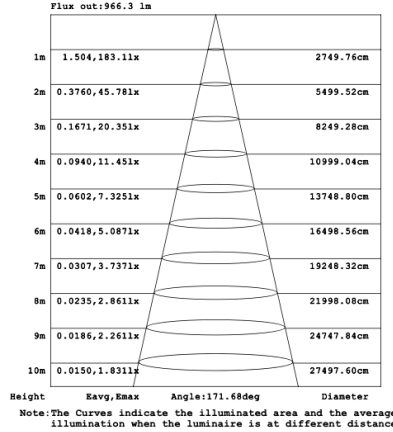

DIMENSIONS & WEIGHTS: Canopy Size for ZigBee & DMX: 15.75" x 2.76"

SB-D06A Canopy mount with direct lighting.

SB-D06B Canopy mount with direct lighting.

SB-D06C Remote driver with cables fixed directly to the ceiling, direct lighting.
(Driver box size: L10.83" X W3.78" X H1.81")

46.6 lbs

47.8 lbs

59.7 lbs

SB-D06D Remote mount with canopy, cables fixed directly into the ceiling, direct lighting.

26.1 lbs

33.2 lbs

42.4 lbs

PHOTOMETRIC: Direct Illumination (Testing for single ring only)

15.75" 20W @ 4000K

23.62" 30W @ 4000K

31.50" 40W @ 4000K

39.37" 50W @ 4000K

47.24" 60W @ 4000K

59.06" 70W @ 4000K

70.87" 80W @ 4000K

Flux out: 3776 lm

Height	Eavg, Emax	Angle: 137.34deg	Diameter
1m	177.1, 1280 lx		512.17cm
2m	44.28, 319.91 lx		1024.34cm
3m	19.68, 142.21 lx		1536.51cm
4m	11.07, 79.97 lx		2048.68cm
5m	7.085, 51.18 lx		2560.86cm
6m	4.920, 35.54 lx		3073.03cm
7m	3.615, 26.11 lx		3585.20cm
8m	2.768, 19.99 lx		4097.37cm
9m	2.187, 15.80 lx		4609.54cm
10m	1.771, 12.80 lx		5121.71cm