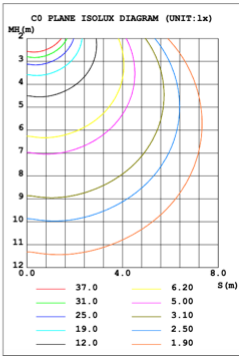

DIMENSIONS & WEIGHTS: Canopy Size for ZigBee & DMX: 15.75" x 2.76"

SB-D06A Canopy mount with direct lighting.

SB-D06B Canopy mount with direct lighting.

SB-D06C Remote driver with cables fixed directly to the ceiling, direct lighting.
(Driver box size: L10.83" X W3.78" X H1.81")

46.6 lbs

47.8 lbs

59.7 lbs

SB-D06D Remote mount with canopy, cables fixed directly into the ceiling, direct lighting.

26.1 lbs

33.2 lbs

42.4 lbs

PHOTOMETRIC: Direct Illumination (Testing for single ring only)

15.75" 20W @ 4000K

23.62" 30W @ 4000K

31.50" 40W @ 4000K

39.37" 50W @ 4000K

47.24" 60W @ 4000K

59.06" 70W @ 4000K

70.87" 80W @ 4000K

Flux out: 3776 lm

Height	Eavg, Emax	Angle: 137.34deg	Diameter
1m	177.1, 1280 lx		512.17cm
2m	44.28, 319.91 lx		1024.34cm
3m	19.68, 142.21 lx		1536.51cm
4m	11.07, 79.97 lx		2048.68cm
5m	7.085, 51.18 lx		2560.86cm
6m	4.920, 35.54 lx		3073.03cm
7m	3.615, 26.11 lx		3585.20cm
8m	2.768, 19.99 lx		4097.37cm
9m	2.187, 15.80 lx		4609.54cm
10m	1.771, 12.80 lx		5121.71cm