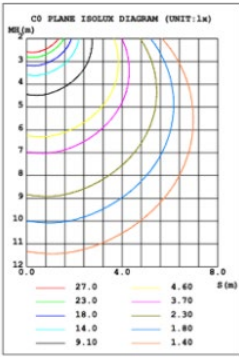

DIMENSIONS & WEIGHTS: Canopy Size for ZigBee & DMX: 15.75" x 2.76"

SB-D06A Canopy mount with direct lighting.

SB-D06B Canopy mount with direct lighting.

SB-D06C Remote driver with cables fixed directly to the ceiling, direct lighting.
(Driver box size: L10.83" X W3.78" X H1.81")

46.6 lbs

47.8 lbs

59.7 lbs

SB-D06D Remote mount with canopy, cables fixed directly into the ceiling, direct lighting.

26.1 lbs

33.2 lbs

42.4 lbs

PHOTOMETRIC: Direct Illumination (Testing for single ring only)

15.75" 20W @ 4000K

23.62" 30W @ 4000K

31.50" 40W @ 4000K

39.37" 50W @ 4000K

47.24" 60W @ 4000K

59.06" 70W @ 4000K

70.87" 80W @ 4000K

Flux out: 3776 lm

Height	Eavg, Emax	Angle: 137.34deg	Diameter
1m	177.1, 1280 lx		512.17cm
2m	44.28, 319.91 lx		1024.34cm
3m	19.68, 142.21 lx		1536.51cm
4m	11.07, 79.97 lx		2048.68cm
5m	7.085, 51.18 lx		2560.86cm
6m	4.920, 35.54 lx		3073.03cm
7m	3.615, 26.11 lx		3585.20cm
8m	2.768, 19.99 lx		4097.37cm
9m	2.187, 15.80 lx		4609.54cm
10m	1.771, 12.80 lx		5121.71cm