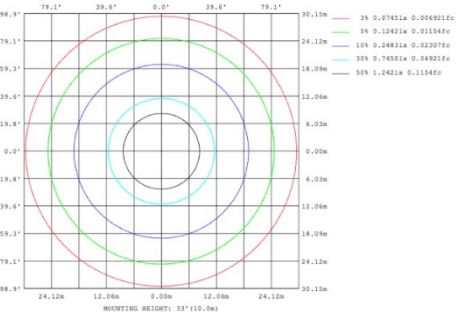

DIMENSIONS & WEIGHTS: Canopy Size for ZigBee & DMX: 15.75" x 2.76"

SB-D06A Canopy mount with direct lighting.

SB-D06B Canopy mount with direct lighting.

SB-D06C Remote driver with cables fixed directly to the ceiling, direct lighting.
(Driver box size: L10.83" X W3.78" X H1.81")

46.6 lbs

47.8 lbs

59.7 lbs

SB-D06D Remote mount with canopy, cables fixed directly into the ceiling, direct lighting.

26.1 lbs

33.2 lbs

42.4 lbs

PHOTOMETRIC: Direct Illumination (Testing for single ring only)

15.75" 20W @ 4000K

23.62" 30W @ 4000K

31.50" 40W @ 4000K

39.37" 50W @ 4000K

47.24" 60W @ 4000K

59.06" 70W @ 4000K

70.87" 80W @ 4000K

Flux out: 3776 lm

Height	Eavg, Emax	Angle: 137.34deg	Diameter
1m	177.1, 1280 lx		512.17cm
2m	44.28, 319.91 lx		1024.34cm
3m	19.68, 142.21 lx		1536.51cm
4m	11.07, 79.97 lx		2048.68cm
5m	7.085, 51.18 lx		2560.86cm
6m	4.920, 35.54 lx		3073.03cm
7m	3.615, 26.11 lx		3585.20cm
8m	2.768, 19.99 lx		4097.37cm
9m	2.187, 15.80 lx		4609.54cm
10m	1.771, 12.80 lx		5121.71cm