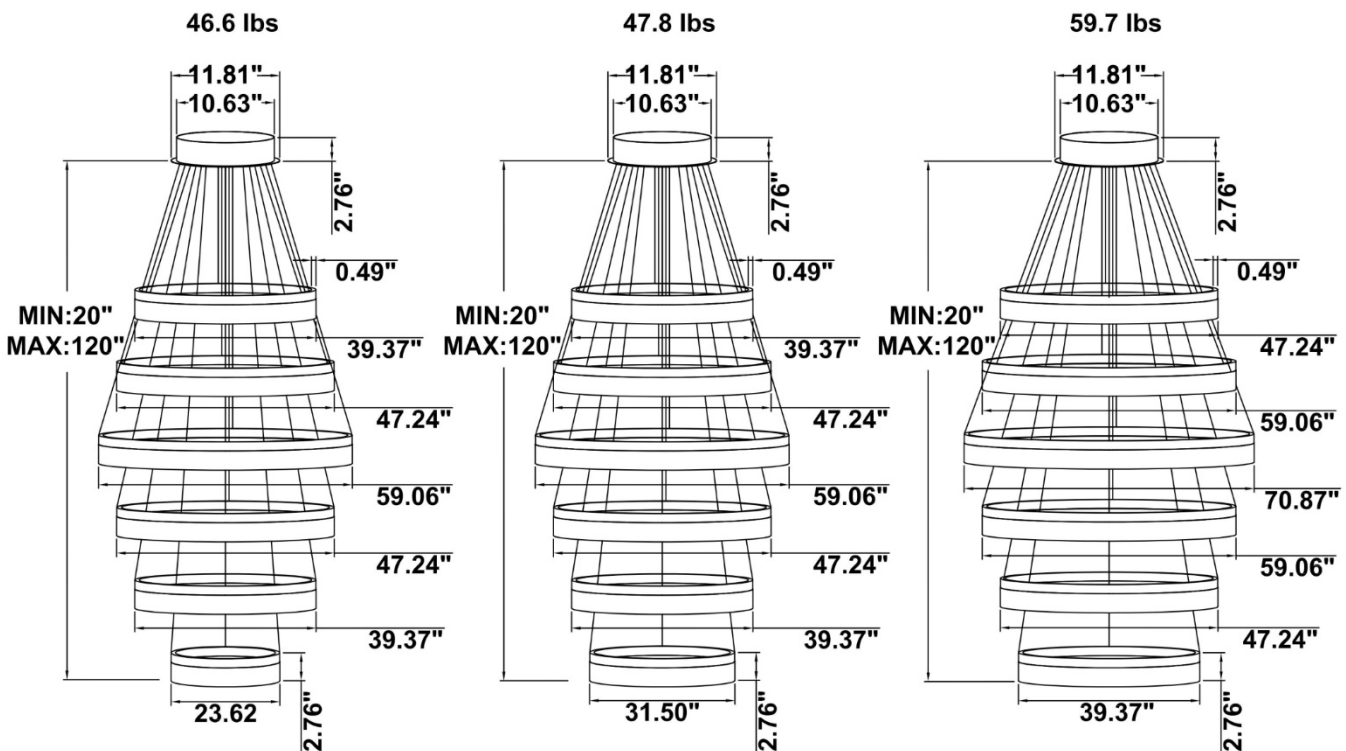

FEATURES

- 5-year limited warranty.
- Ships assembled.
- Illumination direct.
- Extruded aluminum housing up to 70.87", 1 continuous ring without joints.
- Lens: White frosted acrylic diffuser, Glare-free
- Fixture delivered lumens per watt ratio up to 80 LPW not including RGBW.
- 10' standard adjustable aircraft cables/thin power cord adjust by push button grippers, custom length available.
- Can be remote driver mounted or driver concealed within the canopy, can be mounted on sloped ceiling.
- Over 50 lbs fixture must be installed using a U.L. listed outlet box or supported independently of the outlet box

DIMENSIONS & WEIGHTS: Canopy Size for ZigBee & DMX: 15.75" x 2.76"

SB-D06A Canopy mount with direct lighting.

SB-D06B Canopy mount with direct lighting.

SB-D06C Remote driver with cables fixed directly to the ceiling, direct lighting.
(Driver box size: L10.83" X W3.78" X H1.81")

Height	Eavg, Emax	Angle: 137.34deg	Diameter
1m	177.1, 1280 lx		512.17cm
2m	44.28, 319.91 lx		1024.34cm
3m	19.68, 142.21 lx		1536.51cm
4m	11.07, 79.97 lx		2048.68cm
5m	7.085, 51.18 lx		2560.86cm
6m	4.920, 35.54 lx		3073.03cm
7m	3.615, 26.11 lx		3585.20cm
8m	2.768, 19.99 lx		4097.37cm
9m	2.187, 15.80 lx		4609.54cm
10m	1.771, 12.80 lx		5121.71cm