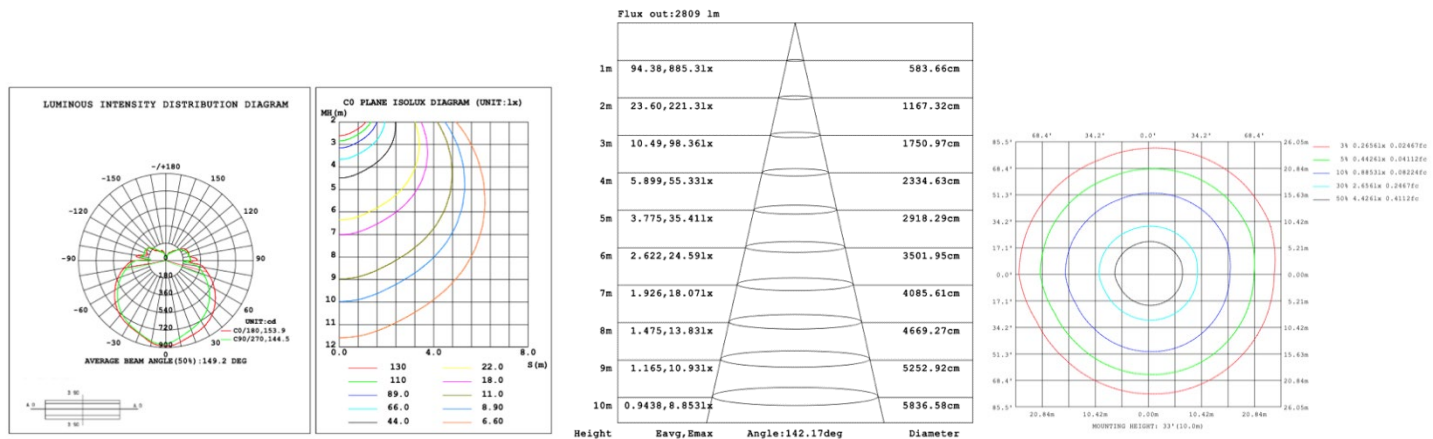

15.75" 20W @ 4000K

23.62" 30W @ 4000K

31.50" 40W @ 4000K

39.37" 50W @ 4000K

47.24" 60W @ 4000K

59.06" 70W @ 4000K

70.87" 80W @ 4000K

Flux out: 3776 lm

Height	Eavg, Emax	Angle: 137.34deg	Diameter
1m	177.1, 1280 lx		512.17cm
2m	44.28, 319.91 lx		1024.34cm
3m	19.68, 142.21 lx		1536.51cm
4m	11.07, 79.97 lx		2048.68cm
5m	7.085, 51.18 lx		2560.86cm
6m	4.920, 35.54 lx		3073.03cm
7m	3.615, 26.11 lx		3585.20cm
8m	2.768, 19.99 lx		4097.37cm
9m	2.187, 15.80 lx		4609.54cm
10m	1.771, 12.80 lx		5121.71cm