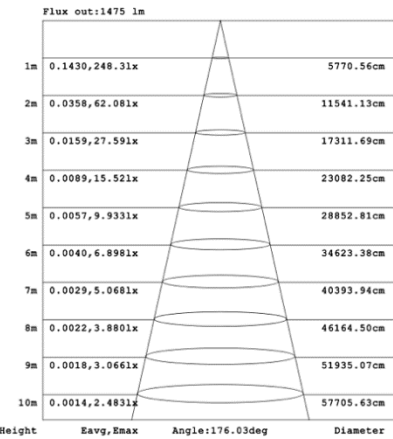

DIMENSIONS & WEIGHTS: Canopy Size for ZigBee & DMX: 15.75" x 2.76"

SB-D06A Canopy mount with direct lighting.

SB-D06B Canopy mount with direct lighting.

SB-D06C Remote driver with cables fixed directly to the ceiling, direct lighting.
(Driver box size: L10.83" X W3.78" X H1.81")

46.6 lbs

47.8 lbs

59.7 lbs

SB-D06D Remote mount with canopy, cables fixed directly into the ceiling, direct lighting.

26.1 lbs

33.2 lbs

42.4 lbs

PHOTOMETRIC: Direct Illumination (Testing for single ring only)

15.75" 20W @ 4000K

23.62" 30W @ 4000K

31.50" 40W @ 4000K

39.37" 50W @ 4000K

47.24" 60W @ 4000K

59.06" 70W @ 4000K

70.87" 80W @ 4000K

Flux out: 3776 lm

Height	Eavg, Emax	Angle: 137.34deg	Diameter
1m	177.1, 1280 lx		512.17cm
2m	44.28, 319.91 lx		1024.34cm
3m	19.68, 142.21 lx		1536.51cm
4m	11.07, 79.97 lx		2048.68cm
5m	7.085, 51.18 lx		2560.86cm
6m	4.920, 35.54 lx		3073.03cm
7m	3.615, 26.11 lx		3585.20cm
8m	2.768, 19.99 lx		4097.37cm
9m	2.187, 15.80 lx		4609.54cm
10m	1.771, 12.80 lx		5121.71cm