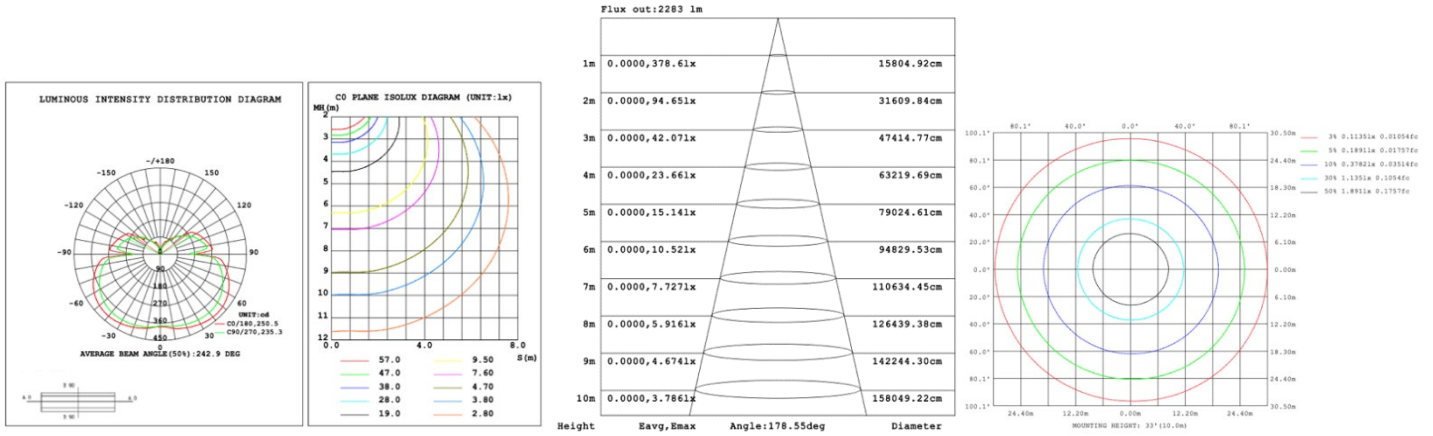

15.75" 20W @ 4000K

23.62" 30W @ 4000K

31.50" 40W @ 4000K

39.37" 50W @ 4000K

47.24" 60W @ 4000K

59.06" 70W @ 4000K

70.87" 80W @ 4000K

Flux out: 3776 lm

Height	Eavg, Emax	Angle: 137.34deg	Diameter
1m	177.1, 1280 lx		512.17cm
2m	44.28, 319.91 lx		1024.34cm
3m	19.68, 142.21 lx		1536.51cm
4m	11.07, 79.97 lx		2048.68cm
5m	7.085, 51.18 lx		2560.86cm
6m	4.920, 35.54 lx		3073.03cm
7m	3.615, 26.11 lx		3585.20cm
8m	2.768, 19.99 lx		4097.37cm
9m	2.187, 15.80 lx		4609.54cm
10m	1.771, 12.80 lx		5121.71cm