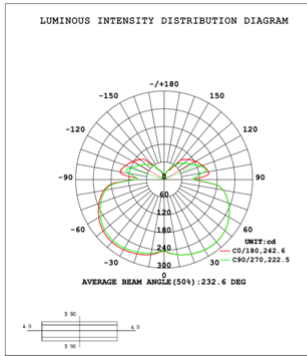

DIMENSIONS & WEIGHTS: Canopy Size for ZigBee & DMX: 15.75" x 2.76"

SB-D06A Canopy mount with direct lighting.

SB-D06B Canopy mount with direct lighting.

SB-D06C Remote driver with cables fixed directly to the ceiling, direct lighting.
(Driver box size: L10.83" X W3.78" X H1.81")

46.6 lbs

47.8 lbs

59.7 lbs

SB-D06D Remote mount with canopy, cables fixed directly into the ceiling, direct lighting.

26.1 lbs

33.2 lbs

42.4 lbs

PHOTOMETRIC: Direct Illumination (Testing for single ring only)

15.75" 20W @ 4000K

23.62" 30W @ 4000K

31.50" 40W @ 4000K

39.37" 50W @ 4000K

47.24" 60W @ 4000K

59.06" 70W @ 4000K

70.87" 80W @ 4000K

Flux out: 3776 lm

Height	Eavg, Emax	Angle: 137.34deg	Diameter
1m	177.1, 1280 lx		512.17cm
2m	44.28, 319.91 lx		1024.34cm
3m	19.68, 142.21 lx		1536.51cm
4m	11.07, 79.97 lx		2048.68cm
5m	7.085, 51.18 lx		2560.86cm
6m	4.920, 35.54 lx		3073.03cm
7m	3.615, 26.11 lx		3585.20cm
8m	2.768, 19.99 lx		4097.37cm
9m	2.187, 15.80 lx		4609.54cm
10m	1.771, 12.80 lx		5121.71cm