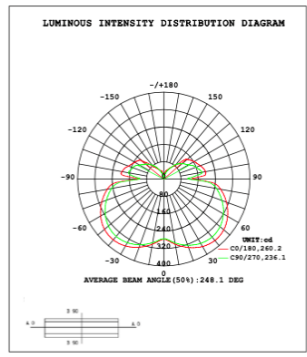

DIMENSIONS & WEIGHTS: Canopy Size for ZigBee & DMX: 15.75" x 2.76"

SB-D06A Canopy mount with direct lighting.

SB-D06B Canopy mount with direct lighting.

SB-D06C Remote driver with cables fixed directly to the ceiling, direct lighting.
(Driver box size: L10.83" X W3.78" X H1.81")

46.6 lbs

47.8 lbs

59.7 lbs

SB-D06D Remote mount with canopy, cables fixed directly into the ceiling, direct lighting.

26.1 lbs

33.2 lbs

42.4 lbs

PHOTOMETRIC: Direct Illumination (Testing for single ring only)

15.75" 20W @ 4000K

23.62" 30W @ 4000K

31.50" 40W @ 4000K

39.37" 50W @ 4000K

47.24" 60W @ 4000K

59.06" 70W @ 4000K

70.87" 80W @ 4000K

Flux out: 3776 lm

Height	Eavg, Emax	Angle: 137.34deg	Diameter
1m	177.1, 1280 lx		512.17cm
2m	44.28, 319.91 lx		1024.34cm
3m	19.68, 142.21 lx		1536.51cm
4m	11.07, 79.97 lx		2048.68cm
5m	7.085, 51.18 lx		2560.86cm
6m	4.920, 35.54 lx		3073.03cm
7m	3.615, 26.11 lx		3585.20cm
8m	2.768, 19.99 lx		4097.37cm
9m	2.187, 15.80 lx		4609.54cm
10m	1.771, 12.80 lx		5121.71cm