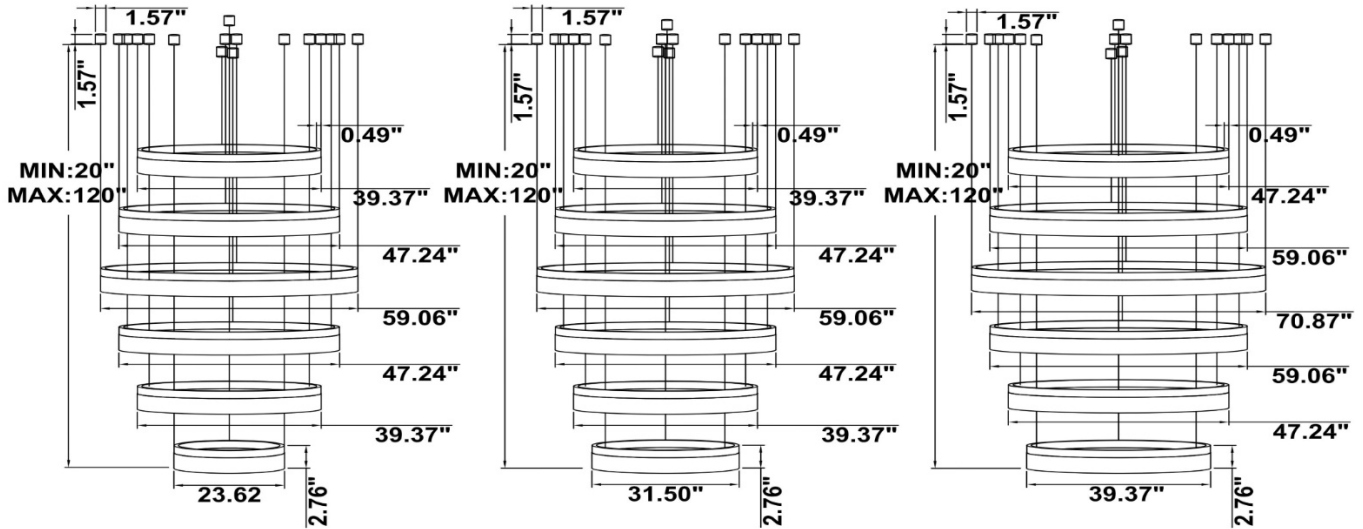

FEATURES

- 5-year limited warranty.
- Ships assembled.
- Illumination direct.
- Extruded aluminum housing up to 70.87", 1 continuous ring without joints.
- Lens: White frosted acrylic diffuser, Glare-free
- Fixture delivered lumens per watt ratio up to 80 LPW not including RGBW.
- 10' standard adjustable aircraft cables/thin power cord adjust by push button grippers, custom length available.
- Can be remote driver mounted or driver concealed within the canopy, can be mounted on sloped ceiling.
- Over 50 lbs fixture must be installed using a U.L. listed outlet box or supported independently of the outlet box

DIMENSIONS & WEIGHTS: Canopy Size for ZigBee & DMX: 15.75" x 2.76"

SB-D06A Canopy mount with direct lighting.

SB-D06B Canopy mount with direct lighting.

SB-D06C Remote driver with cables fixed directly to the ceiling, direct lighting.
(Driver box size: L10.83" X W3.78" X H1.81")

46.6 lbs

47.8 lbs

59.7 lbs

SB-D06D Remote mount with canopy, cables fixed directly into the ceiling, direct lighting.

26.1 lbs

33.2 lbs

42.4 lbs

PHOTOMETRIC: Direct Illumination (Testing for single ring only)

Height	Eavg, Emax	Angle: 137.34deg	Diameter
1m	177.1, 1280 lx		512.17cm
2m	44.28, 319.91 lx		1024.34cm
3m	19.68, 142.21 lx		1536.51cm
4m	11.07, 79.97 lx		2048.68cm
5m	7.085, 51.18 lx		2560.86cm
6m	4.920, 35.54 lx		3073.03cm
7m	3.615, 26.11 lx		3585.20cm
8m	2.768, 19.99 lx		4097.37cm
9m	2.187, 15.80 lx		4609.54cm
10m	1.771, 12.80 lx		5121.71cm