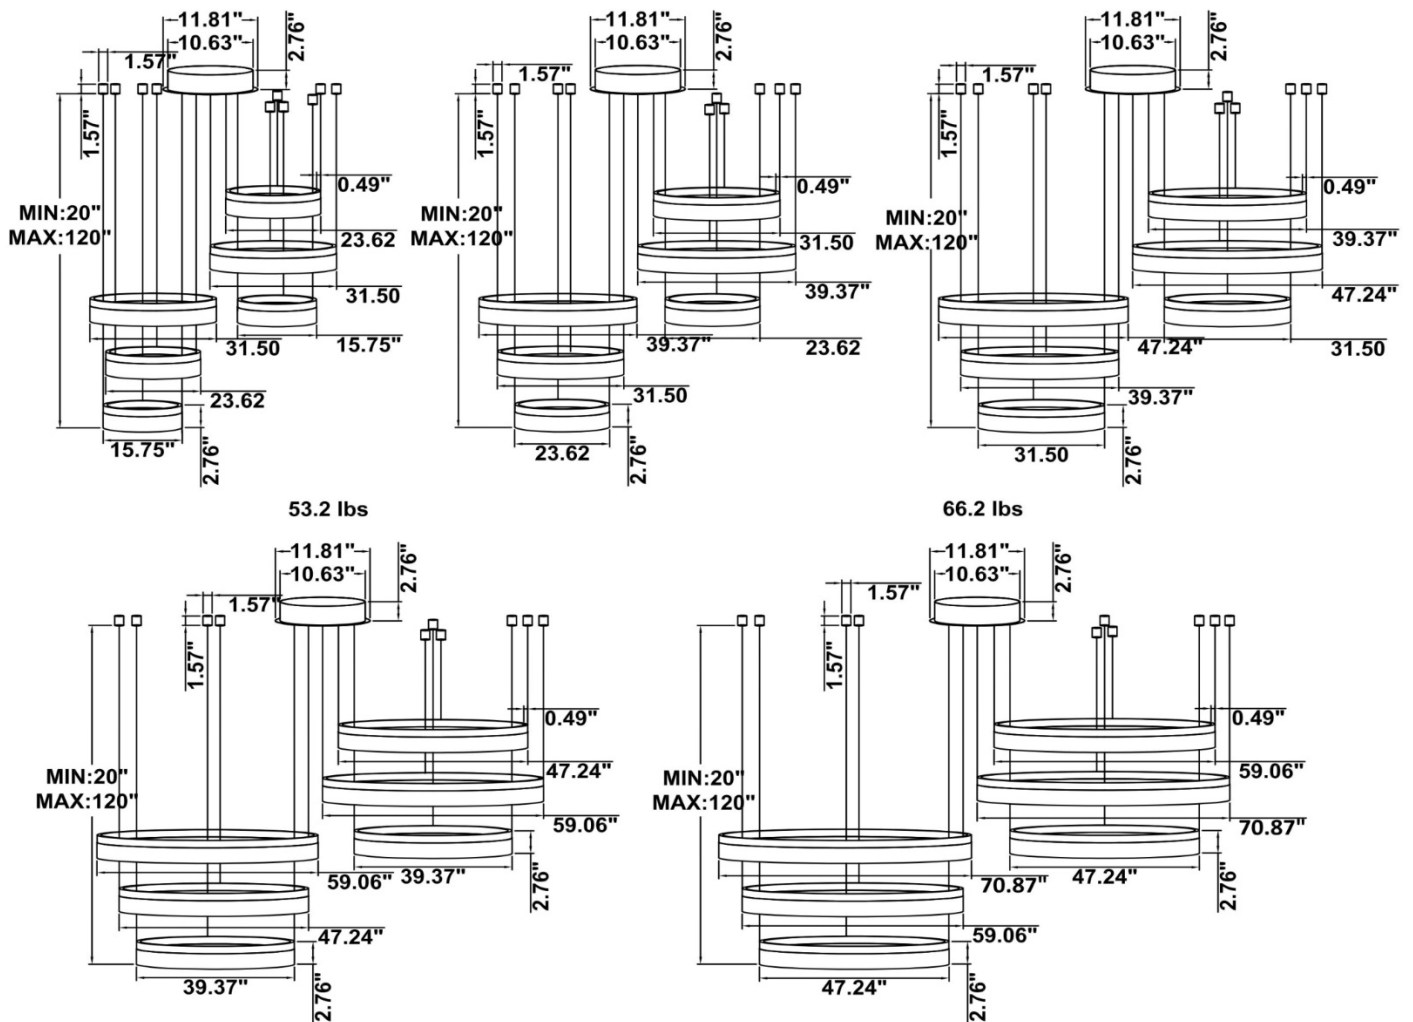

FEATURES

- 5-year limited warranty.
- Ships assembled.
- Illumination direct.
- Extruded aluminum housing up to 70.87", 1 continuous ring without joints.
- Lens: White frosted acrylic diffuser, Glare-free
- Fixture delivered lumens per watt ratio up to 80 LPW not including RGBW.
- 10' standard adjustable aircraft cables/thin power cord adjust by push button grippers, custom length available.
- Can be remote driver mounted or driver concealed within the canopy, can be mounted on sloped ceiling.
- Over 50 lbs fixture must be installed using a U.L. listed outlet box or supported independently of the outlet box

DIMENSIONS & WEIGHTS: Canopy Size for ZigBee & DMX: 15.75" x 2.76"

SB-D06A Canopy mount with direct lighting.

SB-D06B Canopy mount with direct lighting.

SB-D06C Remote driver with cables fixed directly to the ceiling, direct lighting.
(Driver box size: L10.83" X W3.78" X H1.81")

46.6 lbs

47.8 lbs

59.7 lbs

SB-D06D Remote mount with canopy, cables fixed directly into the ceiling, direct lighting.

26.1 lbs

33.2 lbs

42.4 lbs

PHOTOMETRIC: Direct Illumination (Testing for single ring only)

Height	Eavg, Emax	Angle: 137.34deg	Diameter
1m	177.1, 1280 lx		512.17cm
2m	44.28, 319.91 lx		1024.34cm
3m	19.68, 142.21 lx		1536.51cm
4m	11.07, 79.97 lx		2048.68cm
5m	7.085, 51.18 lx		2560.86cm
6m	4.920, 35.54 lx		3073.03cm
7m	3.615, 26.11 lx		3585.20cm
8m	2.768, 19.99 lx		4097.37cm
9m	2.187, 15.80 lx		4609.54cm
10m	1.771, 12.80 lx		5121.71cm