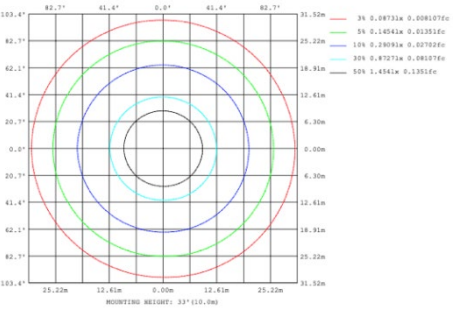

DIMENSIONS & WEIGHTS: Canopy Size for ZigBee & DMX: 15.75" x 2.76"

SB-D06A Canopy mount with direct lighting.

SB-D06B Canopy mount with direct lighting.

SB-D06C Remote driver with cables fixed directly to the ceiling, direct lighting.
(Driver box size: L10.83" X W3.78" X H1.81")

46.6 lbs

47.8 lbs

59.7 lbs

SB-D06D Remote mount with canopy, cables fixed directly into the ceiling, direct lighting.

26.1 lbs

33.2 lbs

42.4 lbs

PHOTOMETRIC: Direct Illumination (Testing for single ring only)

15.75" 20W @ 4000K

23.62" 30W @ 4000K

31.50" 40W @ 4000K

39.37" 50W @ 4000K

47.24" 60W @ 4000K

59.06" 70W @ 4000K

70.87" 80W @ 4000K

Flux out: 3776 lm

Height	Eavg, Emax	Angle: 137.34deg	Diameter
1m	177.1, 1280 lx		512.17cm
2m	44.28, 319.91 lx		1024.34cm
3m	19.68, 142.21 lx		1536.51cm
4m	11.07, 79.97 lx		2048.68cm
5m	7.085, 51.18 lx		2560.86cm
6m	4.920, 35.54 lx		3073.03cm
7m	3.615, 26.11 lx		3585.20cm
8m	2.768, 19.99 lx		4097.37cm
9m	2.187, 15.80 lx		4609.54cm
10m	1.771, 12.80 lx		5121.71cm