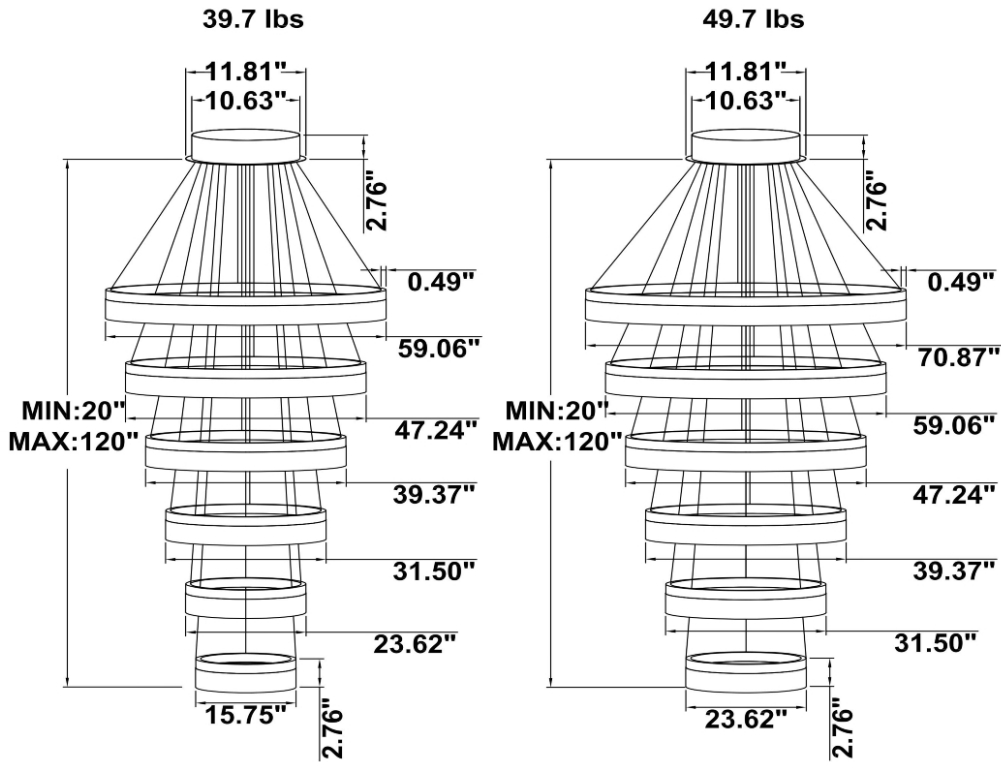

FEATURES

- 5-year limited warranty.
- Ships assembled.
- Illumination direct.
- Extruded aluminum housing up to 70.87", 1 continuous ring without joints.
- Lens: White frosted acrylic diffuser, Glare-free
- Fixture delivered lumens per watt ratio up to 80 LPW not including RGBW.
- 10' standard adjustable aircraft cables/thin power cord adjust by push button grippers, custom length available.
- Can be remote driver mounted or driver concealed within the canopy, can be mounted on sloped ceiling.
- Over 50 lbs fixture must be installed using a U.L. listed outlet box or supported independently of the outlet box

DIMENSIONS & WEIGHTS: Canopy Size for ZigBee & DMX: 15.75" x 2.76"

SB-D06A Canopy mount with direct lighting.

SB-D06B Canopy mount with direct lighting.

SB-D06C Remote driver with cables fixed directly to the ceiling, direct lighting.
(Driver box size: L10.83" X W3.78" X H1.81")

Height	Eavg, Emax	Angle: 137.34deg	Diameter
1m	177.1, 1280 lx		512.17cm
2m	44.28, 319.91 lx		1024.34cm
3m	19.68, 142.21 lx		1536.51cm
4m	11.07, 79.97 lx		2048.68cm
5m	7.085, 51.18 lx		2560.86cm
6m	4.920, 35.54 lx		3073.03cm
7m	3.615, 26.11 lx		3585.20cm
8m	2.768, 19.99 lx		4097.37cm
9m	2.187, 15.80 lx		4609.54cm
10m	1.771, 12.80 lx		5121.71cm