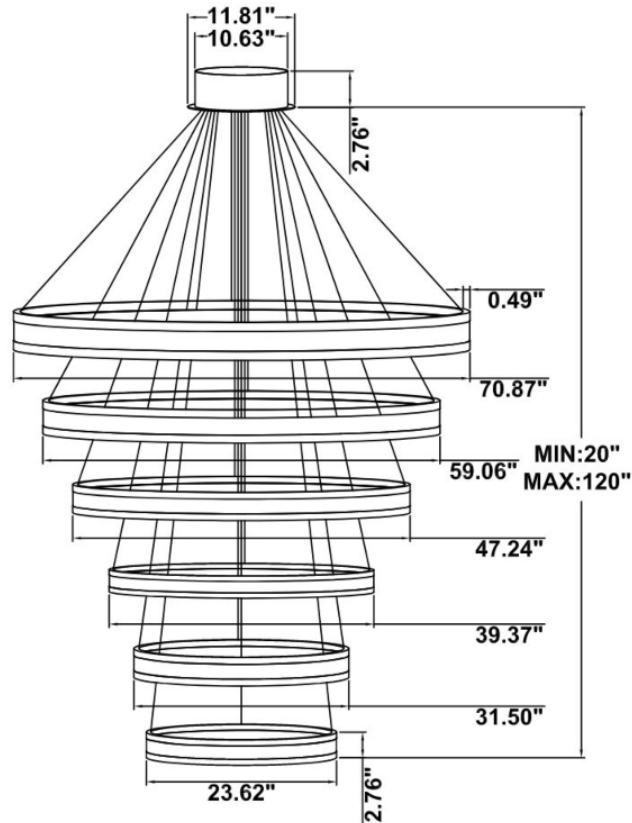

**DIMENSIONS & WEIGHTS:** Canopy Size for ZigBee & DMX: 15.75" x 2.76"

**SB-U06A Canopy mount with direct and indirect lighting.**

41.7 lbs

52.4 lbs

**SB-U06B Canopy mount with direct and indirect lighting.**

**PHOTOMETRIC: Direct Illumination (Testing for single ring only)**

**15.75\"/>**

**23.62\"/>**

**31.50" 40W @ 4000K**

Flux out:1906 lm

Height	Eavg, Emax	Angle:178.35deg	Diameter
1m	0.0000,291.01lx		13888.98cm
2m	0.0000,72.751lx		27777.95cm
3m	0.0000,32.331lx		41666.93cm
4m	0.0000,18.191lx		55555.91cm
5m	0.0000,11.641lx		69444.89cm
6m	0.0000,8.0831lx		83333.86cm
7m	0.0000,5.9381lx		97222.84cm
8m	0.0000,4.5471lx		111111.82cm
9m	0.0000,3.5921lx		125000.80cm
10m	0.0000,2.9101lx		138889.77cm

**39.37" 50W @ 4000K**

Flux out:2283 lm

Height	Eavg, Emax	Angle:178.55deg	Diameter
1m	0.0000,378.61lx		15804.92cm
2m	0.0000,94.651lx		31609.84cm
3m	0.0000,42.071lx		47414.77cm
4m	0.0000,23.661lx		63219.69cm
5m	0.0000,15.141lx		79024.61cm
6m	0.0000,10.521lx		94829.53cm
7m	0.0000,7.7271lx		110634.45cm
8m	0.0000,5.9161lx		126439.38cm
9m	0.0000,4.6741lx		142244.30cm
10m	0.0000,3.7861lx		158049.22cm

**47.24" 60W @ 4000K**

Flux out:2809 lm

Height	Eavg, Emax	Angle:142.17deg	Diameter
1m	94.38,885.31lx		583.66cm
2m	23.60,221.31lx		1167.32cm
3m	10.49,98.361lx		1750.97cm
4m	5.899,55.331lx		2334.63cm
5m	3.775,35.411lx		2918.29cm
6m	2.622,24.591lx		3501.95cm
7m	1.926,18.071lx		4085.61cm
8m	1.475,13.831lx		4669.27cm
9m	1.165,10.931lx		5252.92cm
10m	0.9438,8.8531lx		5836.58cm