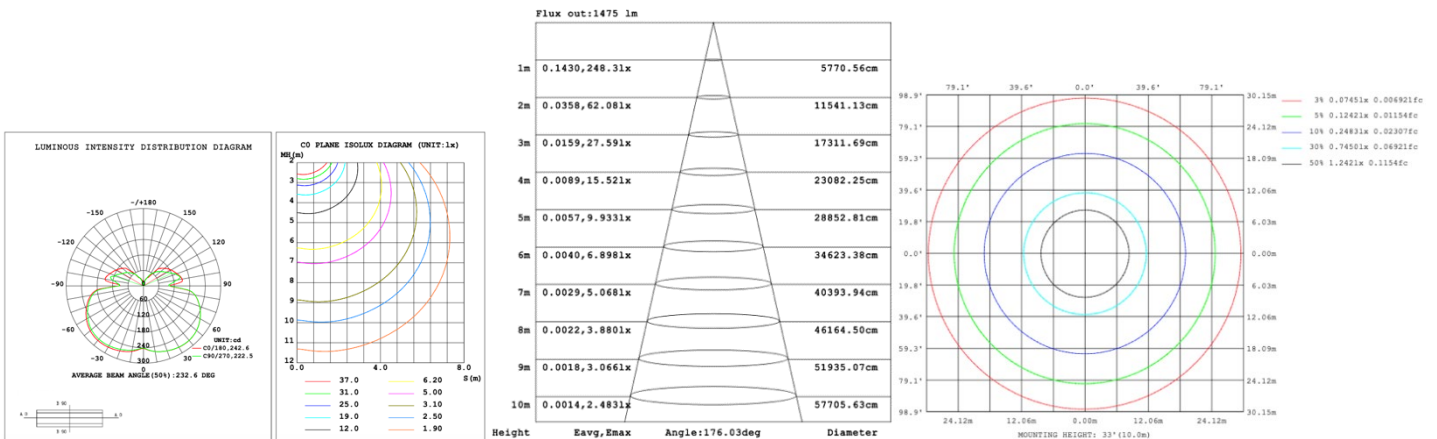

48.6 lbs

49.8 lbs

61.7 lbs

**SB-U06C Canopy mount with direct and indirect lighting.**

**SB-U06D Canopy mount with direct and indirect lighting.**

**SB-U06D Canopy mount with direct and indirect lighting.**

**PHOTOMETRIC: Direct Illumination (Testing for single ring only)**

**15.75\"/>**

**23.62\"/>**

**31.50" 40W @ 4000K**

Flux out:1906 lm

Height	Eavg, Emax	Angle:178.35deg	Diameter
1m	0.0000,291.01lx		13888.98cm
2m	0.0000,72.751lx		27777.95cm
3m	0.0000,32.331lx		41666.93cm
4m	0.0000,18.191lx		55555.91cm
5m	0.0000,11.641lx		69444.89cm
6m	0.0000,8.0831lx		83333.86cm
7m	0.0000,5.9381lx		97222.84cm
8m	0.0000,4.5471lx		111111.82cm
9m	0.0000,3.5921lx		125000.80cm
10m	0.0000,2.9101lx		138889.77cm

**39.37" 50W @ 4000K**

Flux out:2283 lm

Height	Eavg, Emax	Angle:178.55deg	Diameter
1m	0.0000,378.61lx		15804.92cm
2m	0.0000,94.651lx		31609.84cm
3m	0.0000,42.071lx		47414.77cm
4m	0.0000,23.661lx		63219.69cm
5m	0.0000,15.141lx		79024.61cm
6m	0.0000,10.521lx		94829.53cm
7m	0.0000,7.7271lx		110634.45cm
8m	0.0000,5.9161lx		126439.38cm
9m	0.0000,4.6741lx		142244.30cm
10m	0.0000,3.7861lx		158049.22cm

**47.24" 60W @ 4000K**

Flux out:2809 lm

Height	Eavg, Emax	Angle:142.17deg	Diameter
1m	94.38,885.31lx		583.66cm
2m	23.60,221.31lx		1167.32cm
3m	10.49,98.361lx		1750.97cm
4m	5.899,55.331lx		2334.63cm
5m	3.775,35.411lx		2918.29cm
6m	2.622,24.591lx		3501.95cm
7m	1.926,18.071lx		4085.61cm
8m	1.475,13.831lx		4669.27cm
9m	1.165,10.931lx		5252.92cm
10m	0.9438,8.8531lx		5836.58cm