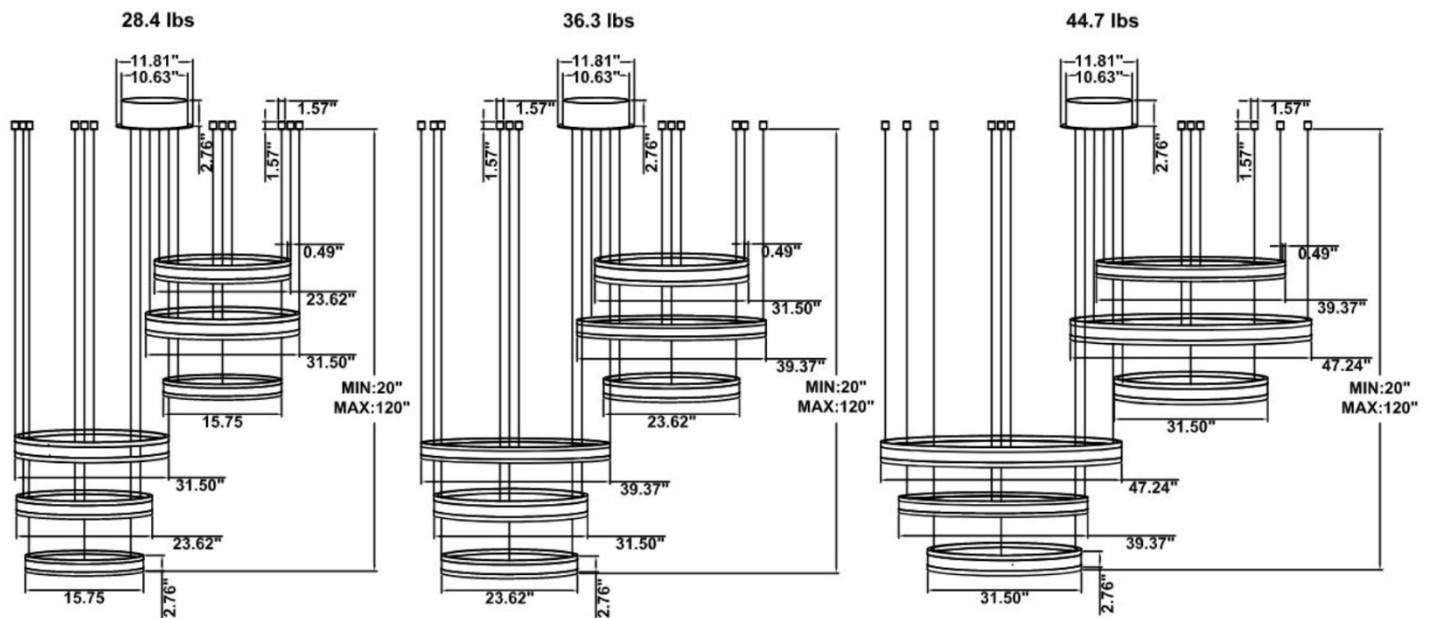

SB-U06D Canopy mount with direct and indirect lighting.