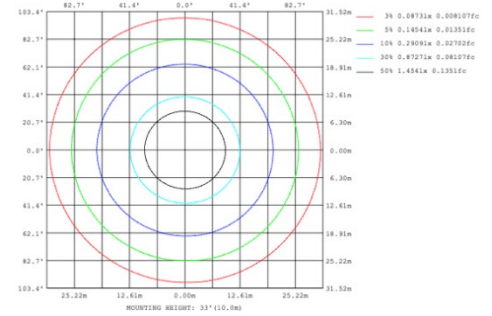

**PHOTOMETRIC: Direct Illumination (Testing for single ring only)**

**15.75\"/>**

**23.62\"/>**

**31.50" 40W @ 4000K**

Flux out:1906 lm

Height	Eavg, Emax	Angle:178.35deg	Diameter
1m	0.0000,291.01lx		13888.98cm
2m	0.0000,72.751lx		27777.95cm
3m	0.0000,32.331lx		41666.93cm
4m	0.0000,18.191lx		55555.91cm
5m	0.0000,11.641lx		69444.89cm
6m	0.0000,8.0831lx		83333.86cm
7m	0.0000,5.9381lx		97222.84cm
8m	0.0000,4.5471lx		111111.82cm
9m	0.0000,3.5921lx		125000.80cm
10m	0.0000,2.9101lx		138889.77cm

**39.37" 50W @ 4000K**

Flux out:2283 lm

Height	Eavg, Emax	Angle:178.55deg	Diameter
1m	0.0000,378.61lx		15804.92cm
2m	0.0000,94.651lx		31609.84cm
3m	0.0000,42.071lx		47414.77cm
4m	0.0000,23.661lx		63219.69cm
5m	0.0000,15.141lx		79024.61cm
6m	0.0000,10.521lx		94829.53cm
7m	0.0000,7.7271lx		110634.45cm
8m	0.0000,5.9161lx		126439.38cm
9m	0.0000,4.6741lx		142244.30cm
10m	0.0000,3.7861lx		158049.22cm

**47.24" 60W @ 4000K**

Flux out:2809 lm

Height	Eavg, Emax	Angle:142.17deg	Diameter
1m	94.38,885.31lx		583.66cm
2m	23.60,221.31lx		1167.32cm
3m	10.49,98.361lx		1750.97cm
4m	5.899,55.331lx		2334.63cm
5m	3.775,35.411lx		2918.29cm
6m	2.622,24.591lx		3501.95cm
7m	1.926,18.071lx		4085.61cm
8m	1.475,13.831lx		4669.27cm
9m	1.165,10.931lx		5252.92cm
10m	0.9438,8.8531lx		5836.58cm