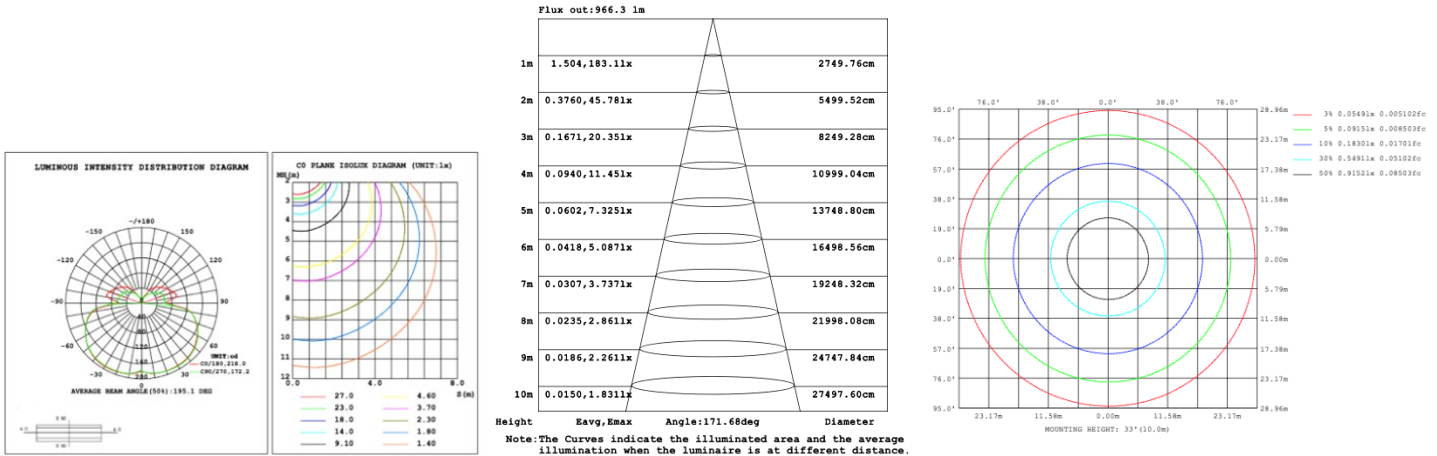

48.6 lbs

49.8 lbs

61.7 lbs

**SB-U06C Canopy mount with direct and indirect lighting.**

**SB-U06D Canopy mount with direct and indirect lighting.**

**SB-U06D Canopy mount with direct and indirect lighting.**

**PHOTOMETRIC: Direct Illumination (Testing for single ring only)**

**15.75\"/>**

**23.62\"/>**

**31.50" 40W @ 4000K**

Flux out:1906 lm

Height	Eavg, Emax	Angle:178.35deg	Diameter
1m	0.0000,291.01lx		13888.98cm
2m	0.0000,72.751lx		27777.95cm
3m	0.0000,32.331lx		41666.93cm
4m	0.0000,18.191lx		55555.91cm
5m	0.0000,11.641lx		69444.89cm
6m	0.0000,8.0831lx		83333.86cm
7m	0.0000,5.9381lx		97222.84cm
8m	0.0000,4.5471lx		111111.82cm
9m	0.0000,3.5921lx		125000.80cm
10m	0.0000,2.9101lx		138889.77cm

**39.37" 50W @ 4000K**

Flux out:2283 lm

Height	Eavg, Emax	Angle:178.55deg	Diameter
1m	0.0000,378.61lx		15804.92cm
2m	0.0000,94.651lx		31609.84cm
3m	0.0000,42.071lx		47414.77cm
4m	0.0000,23.661lx		63219.69cm
5m	0.0000,15.141lx		79024.61cm
6m	0.0000,10.521lx		94829.53cm
7m	0.0000,7.7271lx		110634.45cm
8m	0.0000,5.9161lx		126439.38cm
9m	0.0000,4.6741lx		142244.30cm
10m	0.0000,3.7861lx		158049.22cm