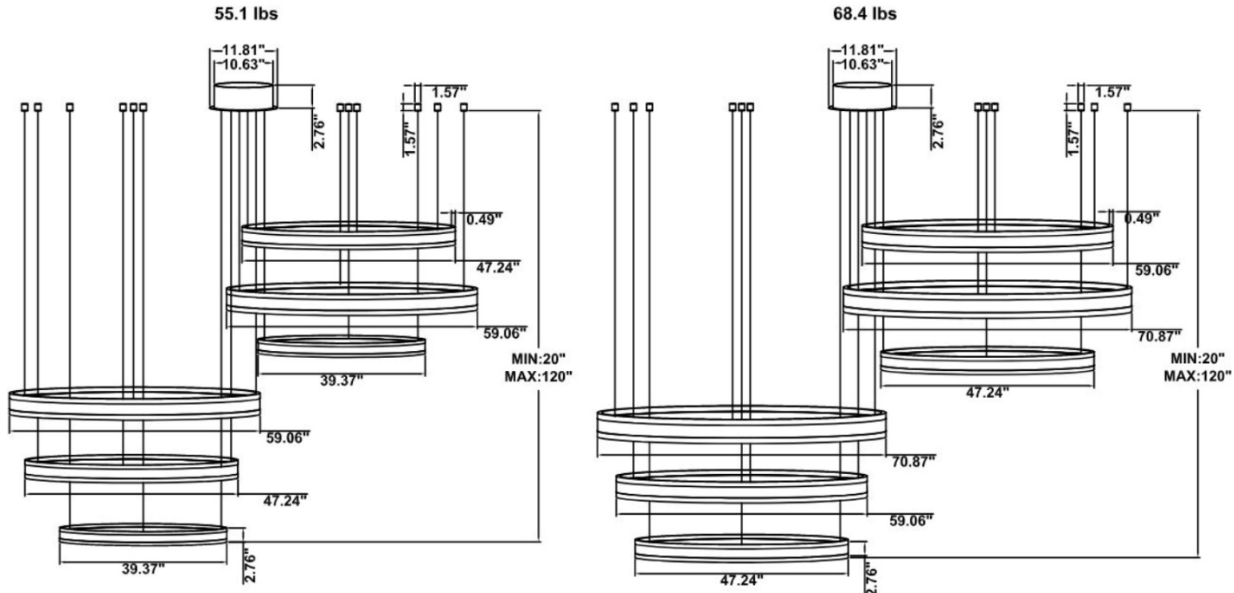

**DIMENSIONS & WEIGHTS:** Canopy Size for ZigBee & DMX: 15.75" x 2.76"

**SB-U06A Canopy mount with direct and indirect lighting.**

41.7 lbs

52.4 lbs

**SB-U06B Canopy mount with direct and indirect lighting.**

**PHOTOMETRIC: Direct Illumination (Testing for single ring only)**

**15.75\"/>**

**23.62\"/>**

**31.50" 40W @ 4000K**

Flux out:1906 lm

Height	Eavg, Emax	Angle:178.35deg	Diameter
1m	0.0000,291.01lx		13888.98cm
2m	0.0000,72.751lx		27777.95cm
3m	0.0000,32.331lx		41666.93cm
4m	0.0000,18.191lx		55555.91cm
5m	0.0000,11.641lx		69444.89cm
6m	0.0000,8.0831lx		83333.86cm
7m	0.0000,5.9381lx		97222.84cm
8m	0.0000,4.5471lx		111111.82cm
9m	0.0000,3.5921lx		125000.80cm
10m	0.0000,2.9101lx		138889.77cm

**39.37" 50W @ 4000K**

Flux out:2283 lm

Height	Eavg, Emax	Angle:178.55deg	Diameter
1m	0.0000,378.61lx		15804.92cm
2m	0.0000,94.651lx		31609.84cm
3m	0.0000,42.071lx		47414.77cm
4m	0.0000,23.661lx		63219.69cm
5m	0.0000,15.141lx		79024.61cm
6m	0.0000,10.521lx		94829.53cm
7m	0.0000,7.7271lx		110634.45cm
8m	0.0000,5.9161lx		126439.38cm
9m	0.0000,4.6741lx		142244.30cm
10m	0.0000,3.7861lx		158049.22cm

**47.24" 60W @ 4000K**

Flux out:2809 lm

Height	Eavg, Emax	Angle:142.17deg	Diameter
1m	94.38,885.31lx		583.66cm
2m	23.60,221.31lx		1167.32cm
3m	10.49,98.361lx		1750.97cm
4m	5.899,55.331lx		2334.63cm
5m	3.775,35.411lx		2918.29cm
6m	2.622,24.591lx		3501.95cm
7m	1.926,18.071lx		4085.61cm
8m	1.475,13.831lx		4669.27cm
9m	1.165,10.931lx		5252.92cm
10m	0.9438,8.8531lx		5836.58cm