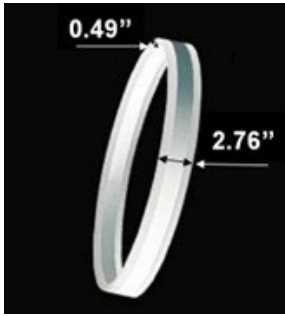

[View Aspen 6 tier on website](#)

[View Video](#)

[View application photo](#)