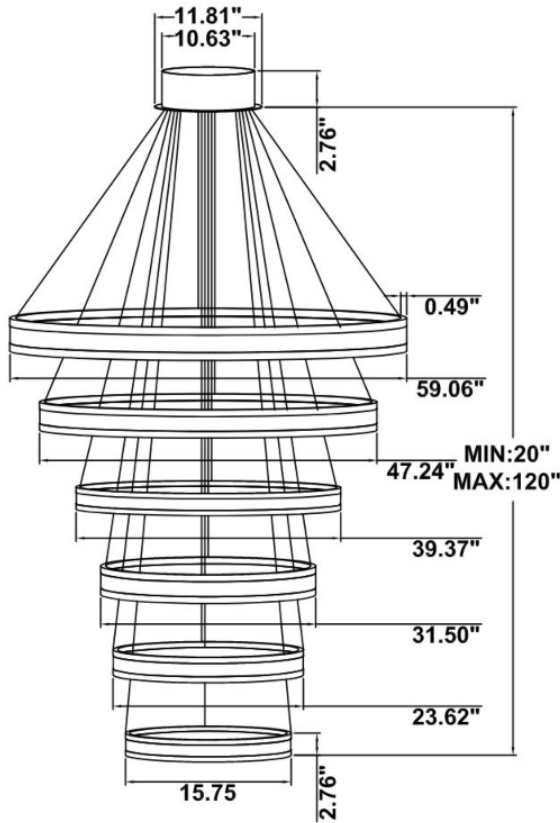

**DIMENSIONS & WEIGHTS:** Canopy Size for ZigBee & DMX: 15.75" x 2.76"

**SB-U06A Canopy mount with direct and indirect lighting.**

41.7 lbs

52.4 lbs

**SB-U06B Canopy mount with direct and indirect lighting.**

**PHOTOMETRIC: Direct Illumination (Testing for single ring only)**

**15.75\"/>**

**23.62\"/>**

**31.50" 40W @ 4000K**

Flux out:1906 lm

Height	Eavg, Emax	Angle:178.35deg	Diameter
1m	0.0000,291.01lx		13888.98cm
2m	0.0000,72.751lx		27777.95cm
3m	0.0000,32.331lx		41666.93cm
4m	0.0000,18.191lx		55555.91cm
5m	0.0000,11.641lx		69444.89cm
6m	0.0000,8.0831lx		83333.86cm
7m	0.0000,5.9381lx		97222.84cm
8m	0.0000,4.5471lx		111111.82cm
9m	0.0000,3.5921lx		125000.80cm
10m	0.0000,2.9101lx		138889.77cm

**39.37" 50W @ 4000K**

Flux out:2283 lm

Height	Eavg, Emax	Angle:178.55deg	Diameter
1m	0.0000,378.61lx		15804.92cm
2m	0.0000,94.651lx		31609.84cm
3m	0.0000,42.071lx		47414.77cm
4m	0.0000,23.661lx		63219.69cm
5m	0.0000,15.141lx		79024.61cm
6m	0.0000,10.521lx		94829.53cm
7m	0.0000,7.7271lx		110634.45cm
8m	0.0000,5.9161lx		126439.38cm
9m	0.0000,4.6741lx		142244.30cm
10m	0.0000,3.7861lx		158049.22cm

**47.24" 60W @ 4000K**

Flux out:2809 lm

Height	Eavg, Emax	Angle:142.17deg	Diameter
1m	94.38,885.31lx		583.66cm
2m	23.60,221.31lx		1167.32cm
3m	10.49,98.361lx		1750.97cm
4m	5.899,55.331lx		2334.63cm
5m	3.775,35.411lx		2918.29cm
6m	2.622,24.591lx		3501.95cm
7m	1.926,18.071lx		4085.61cm
8m	1.475,13.831lx		4669.27cm
9m	1.165,10.931lx		5252.92cm
10m	0.9438,8.8531lx		5836.58cm