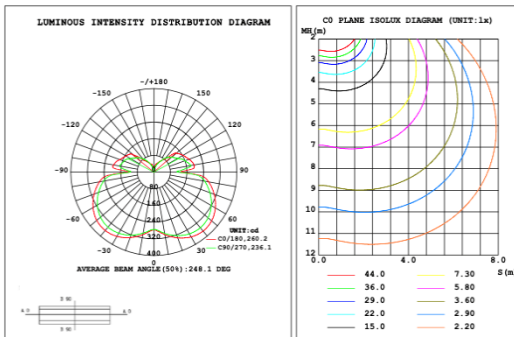

**PHOTOMETRIC: Direct Illumination (Testing for single ring only)**

**15.75\"/>**

**23.62\"/>**

**31.50" 40W @ 4000K**

Flux out:1906 lm

Height	Eavg, Emax	Angle:178.35deg	Diameter
1m	0.0000,291.01lx		13888.98cm
2m	0.0000,72.751lx		27777.95cm
3m	0.0000,32.331lx		41666.93cm
4m	0.0000,18.191lx		55555.91cm
5m	0.0000,11.641lx		69444.89cm
6m	0.0000,8.0831lx		83333.86cm
7m	0.0000,5.9381lx		97222.84cm
8m	0.0000,4.5471lx		111111.82cm
9m	0.0000,3.5921lx		125000.80cm
10m	0.0000,2.9101lx		138889.77cm

**39.37" 50W @ 4000K**

Flux out:2283 lm

Height	Eavg, Emax	Angle:178.55deg	Diameter
1m	0.0000,378.61lx		15804.92cm
2m	0.0000,94.651lx		31609.84cm
3m	0.0000,42.071lx		47414.77cm
4m	0.0000,23.661lx		63219.69cm
5m	0.0000,15.141lx		79024.61cm
6m	0.0000,10.521lx		94829.53cm
7m	0.0000,7.7271lx		110634.45cm
8m	0.0000,5.9161lx		126439.38cm
9m	0.0000,4.6741lx		142244.30cm
10m	0.0000,3.7861lx		158049.22cm

**47.24" 60W @ 4000K**

Flux out:2809 lm

Height	Eavg, Emax	Angle:142.17deg	Diameter
1m	94.38,885.31lx		583.66cm
2m	23.60,221.31lx		1167.32cm
3m	10.49,98.361lx		1750.97cm
4m	5.899,55.331lx		2334.63cm
5m	3.775,35.411lx		2918.29cm
6m	2.622,24.591lx		3501.95cm
7m	1.926,18.071lx		4085.61cm
8m	1.475,13.831lx		4669.27cm
9m	1.165,10.931lx		5252.92cm
10m	0.9438,8.8531lx		5836.58cm