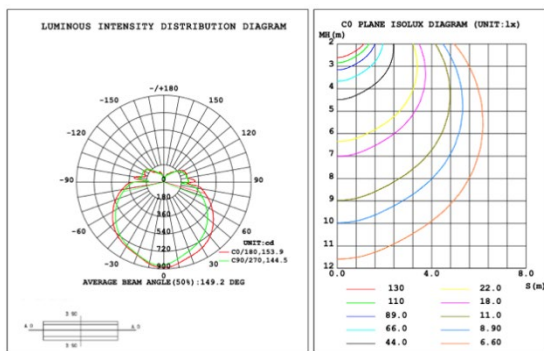

**PHOTOMETRIC: Direct Illumination (Testing for single ring only)**

**15.75\"/>**

**23.62\"/>**

**31.50" 40W @ 4000K**

Flux out:1906 lm

Height	Eavg, Emax	Angle:178.35deg	Diameter
1m	0.0000,291.01lx		13888.98cm
2m	0.0000,72.751lx		27777.95cm
3m	0.0000,32.331lx		41666.93cm
4m	0.0000,18.191lx		55555.91cm
5m	0.0000,11.641lx		69444.89cm
6m	0.0000,8.0831lx		83333.86cm
7m	0.0000,5.9381lx		97222.84cm
8m	0.0000,4.5471lx		111111.82cm
9m	0.0000,3.5921lx		125000.80cm
10m	0.0000,2.9101lx		138889.77cm

**39.37" 50W @ 4000K**

Flux out:2283 lm

Height	Eavg, Emax	Angle:178.55deg	Diameter
1m	0.0000,378.61lx		15804.92cm
2m	0.0000,94.651lx		31609.84cm
3m	0.0000,42.071lx		47414.77cm
4m	0.0000,23.661lx		63219.69cm
5m	0.0000,15.141lx		79024.61cm
6m	0.0000,10.521lx		94829.53cm
7m	0.0000,7.7271lx		110634.45cm
8m	0.0000,5.9161lx		126439.38cm
9m	0.0000,4.6741lx		142244.30cm
10m	0.0000,3.7861lx		158049.22cm

**47.24" 60W @ 4000K**

Flux out:2809 lm

Height	Eavg, Emax	Angle:142.17deg	Diameter
1m	94.38,885.31lx		583.66cm
2m	23.60,221.31lx		1167.32cm
3m	10.49,98.361lx		1750.97cm
4m	5.899,55.331lx		2334.63cm
5m	3.775,35.411lx		2918.29cm
6m	2.622,24.591lx		3501.95cm
7m	1.926,18.071lx		4085.61cm
8m	1.475,13.831lx		4669.27cm
9m	1.165,10.931lx		5252.92cm
10m	0.9438,8.8531lx		5836.58cm