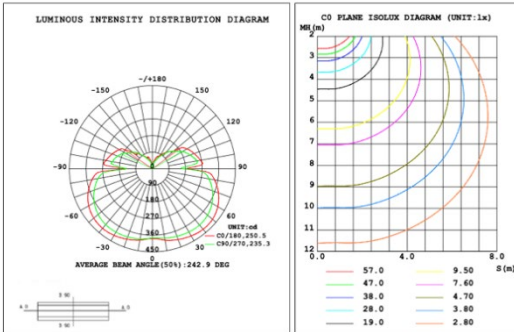

**PHOTOMETRIC: Direct Illumination (Testing for single ring only)**

**15.75\"/>**

**23.62\"/>**

**31.50" 40W @ 4000K**

Flux out:1906 lm

Height	Eavg, Emax	Angle:178.35deg	Diameter
1m	0.0000,291.01lx		13888.98cm
2m	0.0000,72.751lx		27777.95cm
3m	0.0000,32.331lx		41666.93cm
4m	0.0000,18.191lx		55555.91cm
5m	0.0000,11.641lx		69444.89cm
6m	0.0000,8.0831lx		83333.86cm
7m	0.0000,5.9381lx		97222.84cm
8m	0.0000,4.5471lx		111111.82cm
9m	0.0000,3.5921lx		125000.80cm
10m	0.0000,2.9101lx		138889.77cm

**39.37" 50W @ 4000K**

Flux out:2283 lm

Height	Eavg, Emax	Angle:178.55deg	Diameter
1m	0.0000,378.61lx		15804.92cm
2m	0.0000,94.651lx		31609.84cm
3m	0.0000,42.071lx		47414.77cm
4m	0.0000,23.661lx		63219.69cm
5m	0.0000,15.141lx		79024.61cm
6m	0.0000,10.521lx		94829.53cm
7m	0.0000,7.7271lx		110634.45cm
8m	0.0000,5.9161lx		126439.38cm
9m	0.0000,4.6741lx		142244.30cm
10m	0.0000,3.7861lx		158049.22cm

**47.24" 60W @ 4000K**

Flux out:2809 lm

Height	Eavg, Emax	Angle:142.17deg	Diameter
1m	94.38,885.31lx		583.66cm
2m	23.60,221.31lx		1167.32cm
3m	10.49,98.361lx		1750.97cm
4m	5.899,55.331lx		2334.63cm
5m	3.775,35.411lx		2918.29cm
6m	2.622,24.591lx		3501.95cm
7m	1.926,18.071lx		4085.61cm
8m	1.475,13.831lx		4669.27cm
9m	1.165,10.931lx		5252.92cm
10m	0.9438,8.8531lx		5836.58cm