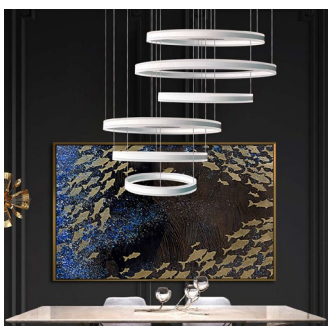

PARTS PACKED WITH STANDARD FIXTURE

- Plastic Anchors, Screws, Wire Connectors
- CCT Selector Switch