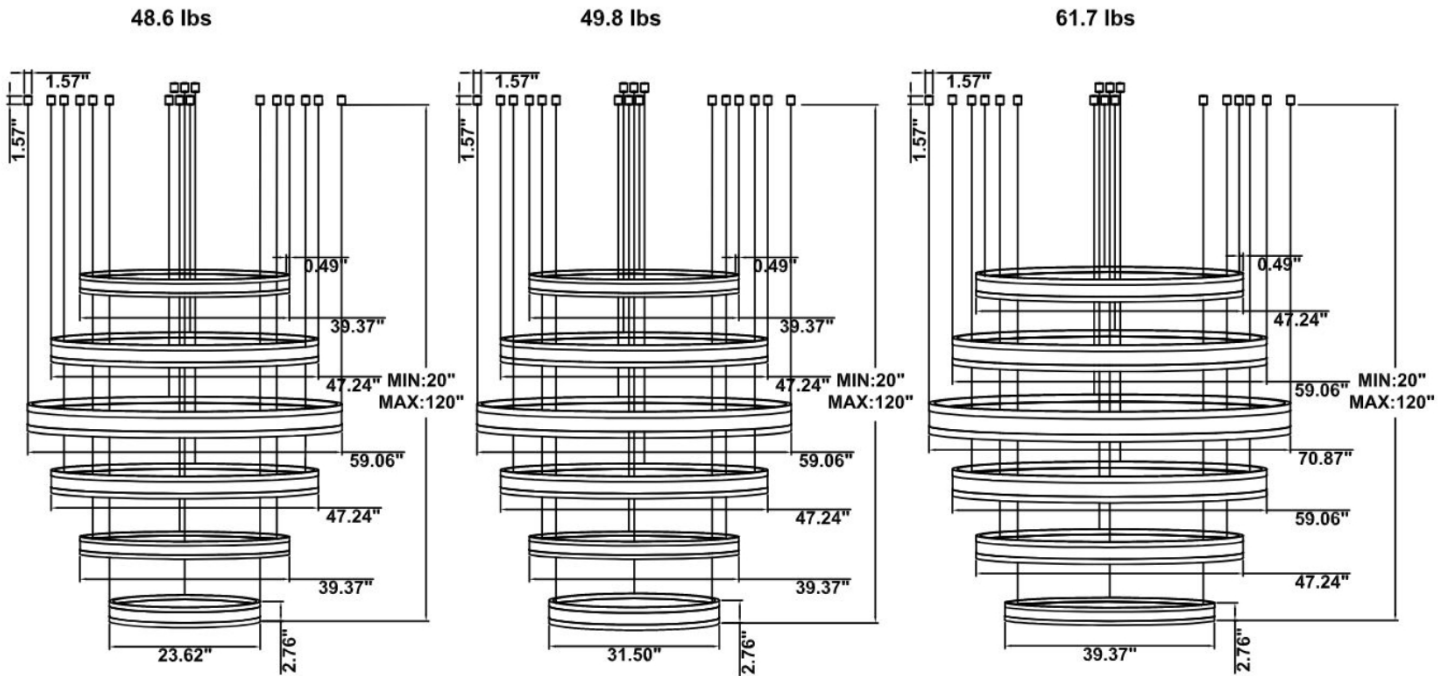

SB-U06C Canopy mount with direct and indirect lighting.