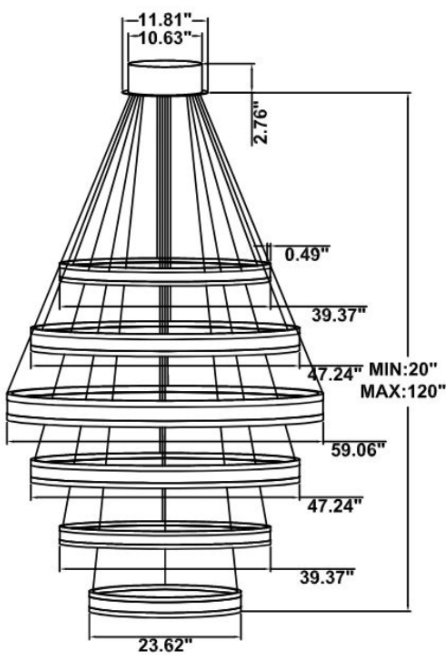

SB-U06B Canopy mount with direct and indirect lighting.

48.6 lbs