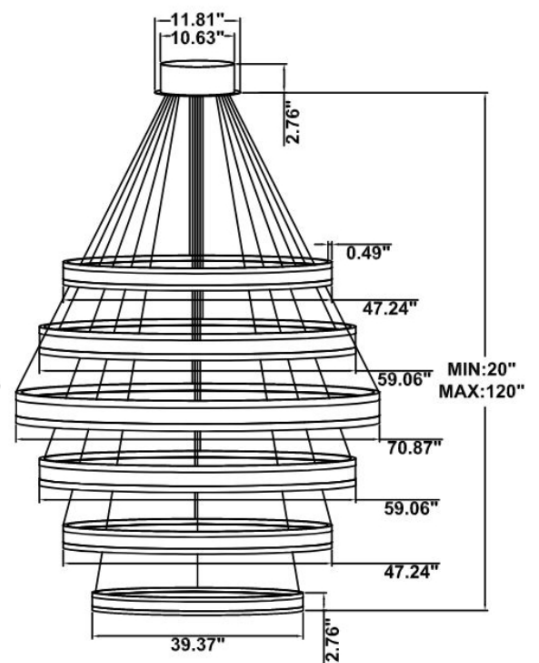

DIMENSIONS & WEIGHTS: Canopy Size for ZigBee & DMX: 15.75" x 2.76"

SB-U06A Canopy mount with direct and indirect lighting.

41.7 lbs

52.4 lbs

SB-U06B Canopy mount with direct and indirect lighting.

48.6 lbs

49.8 lbs

61.7 lbs