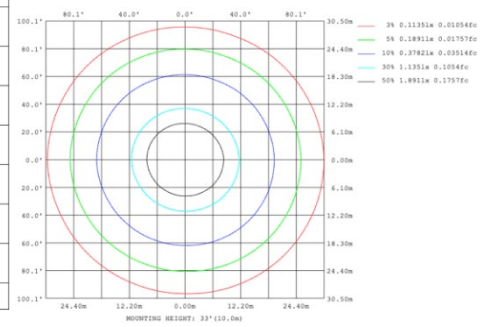

**PHOTOMETRIC: Direct Illumination (Testing for single ring only)**

**15.75\"/>**

**23.62\"/>**

**31.50" 40W @ 4000K**

Flux out:1906 lm

Height	Eavg, Emax	Angle:178.35deg	Diameter
1m	0.0000,291.01lx		13888.98cm
2m	0.0000,72.751lx		27777.95cm
3m	0.0000,32.331lx		41666.93cm
4m	0.0000,18.191lx		55555.91cm
5m	0.0000,11.641lx		69444.89cm
6m	0.0000,8.0831lx		83333.86cm
7m	0.0000,5.9381lx		97222.84cm
8m	0.0000,4.5471lx		111111.82cm
9m	0.0000,3.5921lx		125000.80cm
10m	0.0000,2.9101lx		138889.77cm

**39.37" 50W @ 4000K**

Flux out:2283 lm

Height	Eavg, Emax	Angle:178.55deg	Diameter
1m	0.0000,378.61lx		15804.92cm
2m	0.0000,94.651lx		31609.84cm
3m	0.0000,42.071lx		47414.77cm
4m	0.0000,23.661lx		63219.69cm
5m	0.0000,15.141lx		79024.61cm
6m	0.0000,10.521lx		94829.53cm
7m	0.0000,7.7271lx		110634.45cm
8m	0.0000,5.9161lx		126439.38cm
9m	0.0000,4.6741lx		142244.30cm
10m	0.0000,3.7861lx		158049.22cm

**47.24" 60W @ 4000K**

Flux out:2809 lm

Height	Eavg, Emax	Angle:142.17deg	Diameter
1m	94.38,885.31lx		583.66cm
2m	23.60,221.31lx		1167.32cm
3m	10.49,98.361lx		1750.97cm
4m	5.899,55.331lx		2334.63cm
5m	3.775,35.411lx		2918.29cm
6m	2.622,24.591lx		3501.95cm
7m	1.926,18.071lx		4085.61cm
8m	1.475,13.831lx		4669.27cm
9m	1.165,10.931lx		5252.92cm
10m	0.9438,8.8531lx		5836.58cm