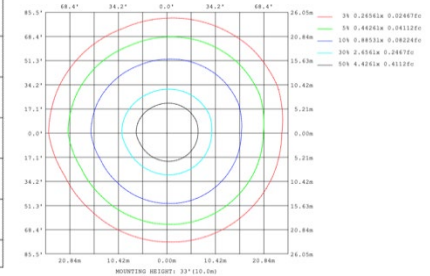

**PHOTOMETRIC: Direct Illumination (Testing for single ring only)**

**15.75\"/>**

**23.62\"/>**

**31.50" 40W @ 4000K**

Flux out:1906 lm

Height	Eavg, Emax	Angle:178.35deg	Diameter
1m	0.0000,291.01lx		13888.98cm
2m	0.0000,72.751lx		27777.95cm
3m	0.0000,32.331lx		41666.93cm
4m	0.0000,18.191lx		55555.91cm
5m	0.0000,11.641lx		69444.89cm
6m	0.0000,8.0831lx		83333.86cm
7m	0.0000,5.9381lx		97222.84cm
8m	0.0000,4.5471lx		111111.82cm
9m	0.0000,3.5921lx		125000.80cm
10m	0.0000,2.9101lx		138889.77cm

**39.37" 50W @ 4000K**

Flux out:2283 lm

Height	Eavg, Emax	Angle:178.55deg	Diameter
1m	0.0000,378.61lx		15804.92cm
2m	0.0000,94.651lx		31609.84cm
3m	0.0000,42.071lx		47414.77cm
4m	0.0000,23.661lx		63219.69cm
5m	0.0000,15.141lx		79024.61cm
6m	0.0000,10.521lx		94829.53cm
7m	0.0000,7.7271lx		110634.45cm
8m	0.0000,5.9161lx		126439.38cm
9m	0.0000,4.6741lx		142244.30cm
10m	0.0000,3.7861lx		158049.22cm

**47.24" 60W @ 4000K**

Flux out:2809 lm

Height	Eavg, Emax	Angle:142.17deg	Diameter
1m	94.38,885.31lx		583.66cm
2m	23.60,221.31lx		1167.32cm
3m	10.49,98.361lx		1750.97cm
4m	5.899,55.331lx		2334.63cm
5m	3.775,35.411lx		2918.29cm
6m	2.622,24.591lx		3501.95cm
7m	1.926,18.071lx		4085.61cm
8m	1.475,13.831lx		4669.27cm
9m	1.165,10.931lx		5252.92cm
10m	0.9438,8.8531lx		5836.58cm