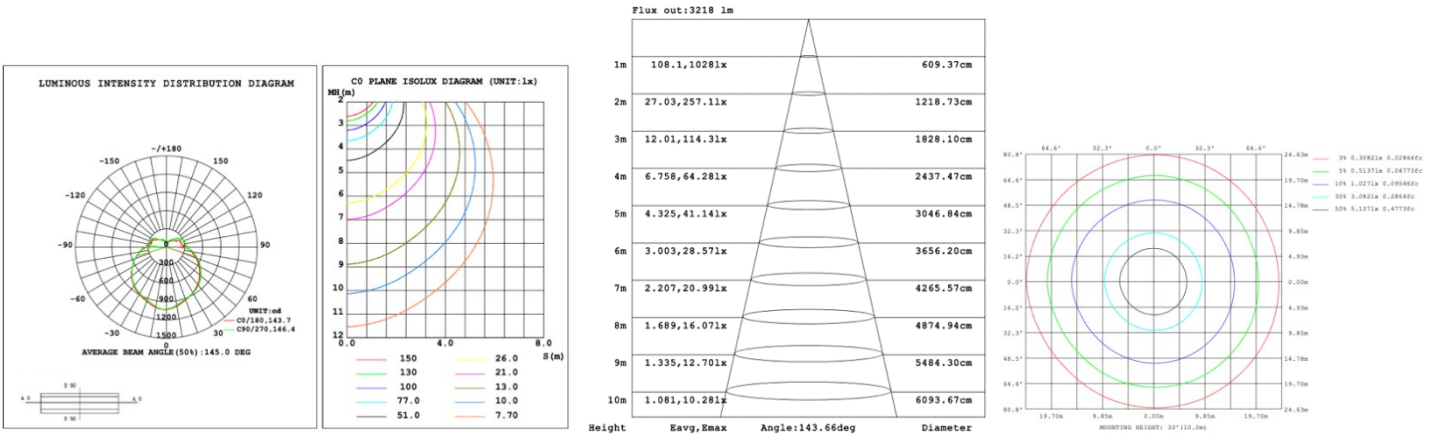

**PHOTOMETRIC: Direct Illumination (Testing for single ring only)**

**15.75\"/>**

**23.62\"/>**

**31.50" 40W @ 4000K**

Flux out:1906 lm

Height	Eavg, Emax	Angle:178.35deg	Diameter
1m	0.0000,291.01lx		13888.98cm
2m	0.0000,72.751lx		27777.95cm
3m	0.0000,32.331lx		41666.93cm
4m	0.0000,18.191lx		55555.91cm
5m	0.0000,11.641lx		69444.89cm
6m	0.0000,8.0831lx		83333.86cm
7m	0.0000,5.9381lx		97222.84cm
8m	0.0000,4.5471lx		111111.82cm
9m	0.0000,3.5921lx		125000.80cm
10m	0.0000,2.9101lx		138889.77cm

**39.37" 50W @ 4000K**

Flux out:2283 lm

Height	Eavg, Emax	Angle:178.55deg	Diameter
1m	0.0000,378.61lx		15804.92cm
2m	0.0000,94.651lx		31609.84cm
3m	0.0000,42.071lx		47414.77cm
4m	0.0000,23.661lx		63219.69cm
5m	0.0000,15.141lx		79024.61cm
6m	0.0000,10.521lx		94829.53cm
7m	0.0000,7.7271lx		110634.45cm
8m	0.0000,5.9161lx		126439.38cm
9m	0.0000,4.6741lx		142244.30cm
10m	0.0000,3.7861lx		158049.22cm

**47.24" 60W @ 4000K**

Flux out:2809 lm

Height	Eavg, Emax	Angle:142.17deg	Diameter
1m	94.38,885.31lx		583.66cm
2m	23.60,221.31lx		1167.32cm
3m	10.49,98.361lx		1750.97cm
4m	5.899,55.331lx		2334.63cm
5m	3.775,35.411lx		2918.29cm
6m	2.622,24.591lx		3501.95cm
7m	1.926,18.071lx		4085.61cm
8m	1.475,13.831lx		4669.27cm
9m	1.165,10.931lx		5252.92cm
10m	0.9438,8.8531lx		5836.58cm

**59.06" 70W @ 4000K**

**70.87" 80W @ 4000K**