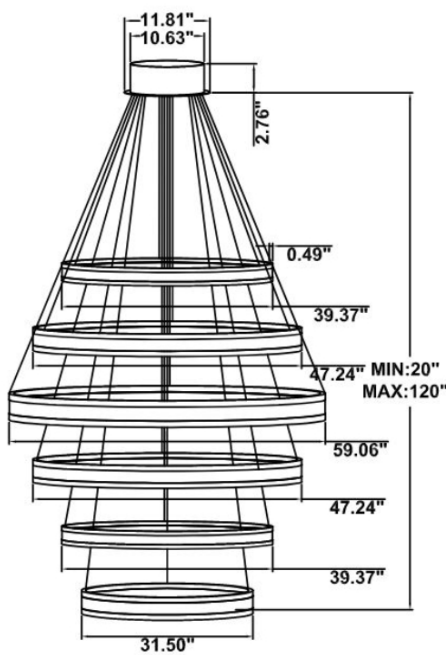

DIMENSIONS & WEIGHTS: Canopy Size for ZigBee & DMX: 15.75" x 2.76"

SB-U06A Canopy mount with direct and indirect lighting.

41.7 lbs

52.4 lbs

SB-U06B Canopy mount with direct and indirect lighting.

48.6 lbs

49.8 lbs

61.7 lbs