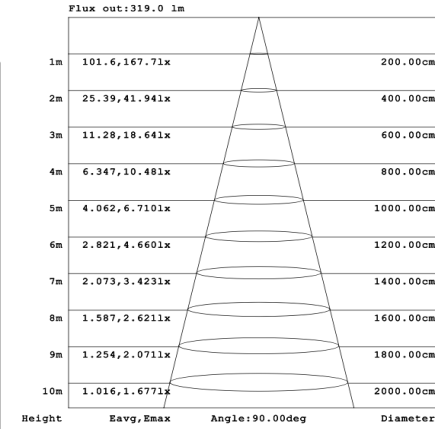

SB-S01A40WZ 31.50" 40W @ 4000K

Height Avg, Emax Angle:178.26deg Diameter
Note: The Curves indicate the illuminated area and the average illumination when the luminaire is at different distance.

SB-S01A50WZ 39.37" 50W @ 4000K

Height Avg, Emax Angle:90.00deg Diameter

SB-S01A60WZ 47.24" 60W @ 4000K

Height Avg, Emax Angle:178.18deg Diameter

SB-S01A70WZ 59.06" 70W @ 4000K

SB-S01A80WZ 70.87" 80W @ 4000K

Illumination inside the profile, light outside