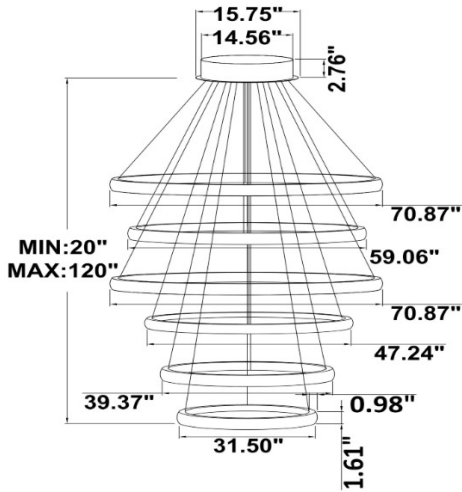

FEATURES

- 5-year limited warranty.
- Ships assembled.
- Illumination inside or outside the profile.
- Extruded aluminum housing up to 70.87", 1 continuous ring without joints.
- Fixture lumens per watt ratio up to 75 LPW for illumination.
- 10' standard adjustable aircraft cables/power cord adjust by push button grippers, custom length available.
- Can be remote driver mounted or driver concealed within the canopy, can be mounted on sloped ceiling.

DIMENSIONS & WEIGHTS: Canopy Size for ZigBee & DMX: 15.75" x 2.76"

SB-S06A Canopy mount with 1st, 4th, and 6th ring light inside, 2nd, 3rd, and 5th light outside.
38.1 lbs

SB-S06B Remote mount with canopy, light outside.
29.5 lbs

SB-S01A40WZ 31.50" 40W @ 4000K

Height Avg, Emax Angle:178.26deg Diameter
Note: The Curves indicate the illuminated area and the average illumination when the luminaire is at different distance.

SB-S01A50WZ 39.37" 50W @ 4000K

Height Avg, Emax Angle:90.00deg Diameter

SB-S01A60WZ 47.24" 60W @ 4000K

Height Avg, Emax Angle:178.18deg Diameter

SB-S01A70WZ 59.06" 70W @ 4000K

SB-S01A80WZ 70.87" 80W @ 4000K

Illumination inside the profile, light outside