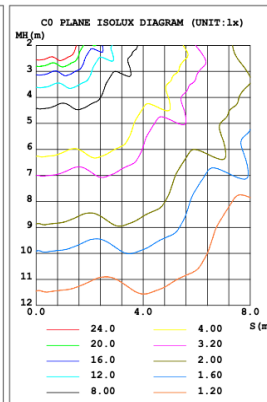

SB-S06F Remote mount with canopy, cables fixed directly to the ceiling, light outside.

SB-S06G Canopy mount with ring light inside.

SB-S06H Canopy mount with ring light outside.

PHOTOMETRIC: Illumination outside the profile, light inside

SB-S01A40WZ 31.50" 40W @ 4000K

Height Avg, Emax Angle:178.26deg Diameter
Note: The Curves indicate the illuminated area and the average illumination when the luminaire is at different distance.

SB-S01A50WZ 39.37" 50W @ 4000K