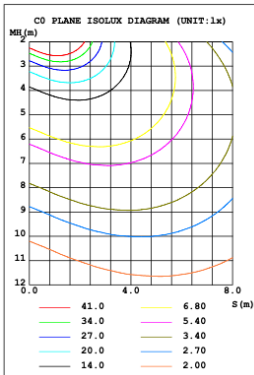

SB-S01A40WZ 31.50" 40W @ 4000K

Height Avg, Emax Angle:178.26deg Diameter
Note: The Curves indicate the illuminated area and the average illumination when the luminaire is at different distance.

SB-S01A50WZ 39.37" 50W @ 4000K

Height Avg, Emax Angle:90.00deg Diameter

SB-S01A60WZ 47.24" 60W @ 4000K

Height Avg, Emax Angle:178.18deg Diameter

SB-S01A70WZ 59.06" 70W @ 4000K

SB-S01A80WZ 70.87" 80W @ 4000K

Illumination inside the profile, light outside