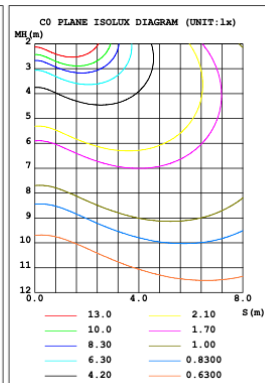

Illumination inside the profile, light outside

SB-S01B40WZ 31.50" 40W @ 4000K