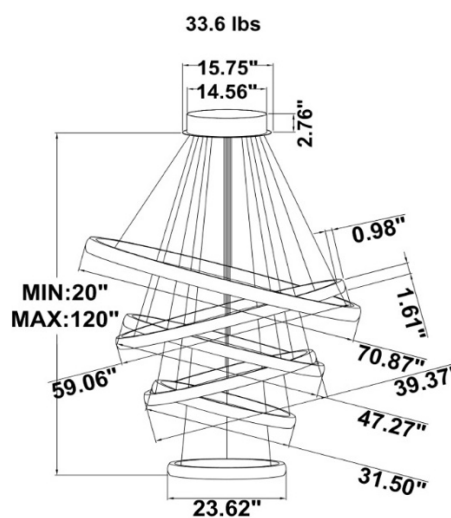

FEATURES

- 5-year limited warranty.
- Ships assembled.
- Illumination inside or outside the profile.
- Extruded aluminum housing up to 70.87", 1 continuous ring without joints.
- Fixture lumens per watt ratio up to 75 LPW for illumination.
- 10' standard adjustable aircraft cables/power cord adjust by push button grippers, custom length available.
- Can be remote driver mounted or driver concealed within the canopy, can be mounted on sloped ceiling.

DIMENSIONS & WEIGHTS: Canopy Size for ZigBee & DMX: 15.75" x 2.76"

SB-S06A Canopy mount with 1st, 4th, and 6th ring light inside, 2nd, 3rd, and 5th light outside.
38.1 lbs

SB-S06B Remote mount with canopy, light outside.
29.5 lbs

SB-S06C Canopy mount with swiveled rings, light inside.
33.6 lbs

SB-S06D Canopy mount with swiveled rings, light outside.
33.6 lbs

SB-S06E Remote mount with canopy, cables fixed directly to the ceiling, light inside.

SB-S01A40WZ 31.50" 40W @ 4000K

Height Avg, Emax Angle:178.26deg Diameter
Note: The Curves indicate the illuminated area and the average illumination when the luminaire is at different distance.

SB-S01A50WZ 39.37" 50W @ 4000K