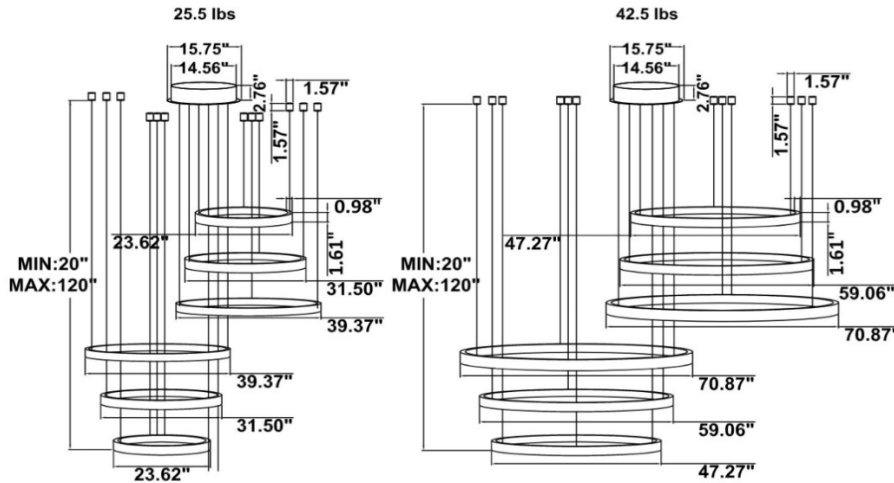

DIMENSIONS & WEIGHTS: Canopy Size for ZigBee & DMX: 15.75" x 2.76"

SB-S06A Canopy mount with 1st, 4th, and 6th ring light inside, 2nd, 3rd, and 5th light outside.
38.1 lbs

SB-S06B Remote mount with canopy, light outside.
29.5 lbs

SB-S06C Canopy mount with swiveled rings, light inside.
33.6 lbs

SB-S06D Canopy mount with swiveled rings, light outside.
33.6 lbs

SB-S06E Remote mount with canopy, cables fixed directly to the ceiling, light inside.

SB-S01A40WZ 31.50" 40W @ 4000K

Height Avg, Emax Angle:178.26deg Diameter
Note: The Curves indicate the illuminated area and the average illumination when the luminaire is at different distance.

SB-S01A50WZ 39.37" 50W @ 4000K