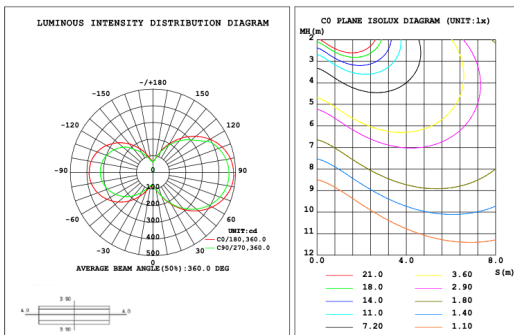

SB-S01B60WZ 47.24" 60W @ 4000K