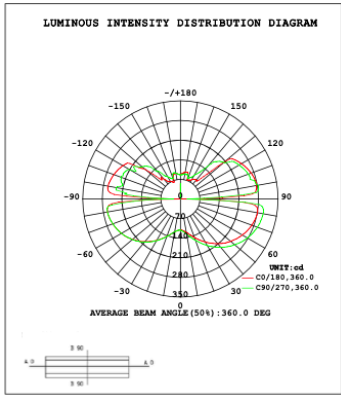

SB-S01A40WZ 31.50" 40W @ 4000K

Height Avg, Emax Angle:178.26deg Diameter
Note: The Curves indicate the illuminated area and the average illumination when the luminaire is at different distance.

SB-S01A50WZ 39.37" 50W @ 4000K

Height Avg, Emax Angle:90.00deg Diameter

SB-S01A60WZ 47.24" 60W @ 4000K

Height Avg, Emax Angle:178.18deg Diameter

SB-S01A70WZ 59.06" 70W @ 4000K

SB-S01A80WZ 70.87" 80W @ 4000K

Illumination inside the profile, light outside