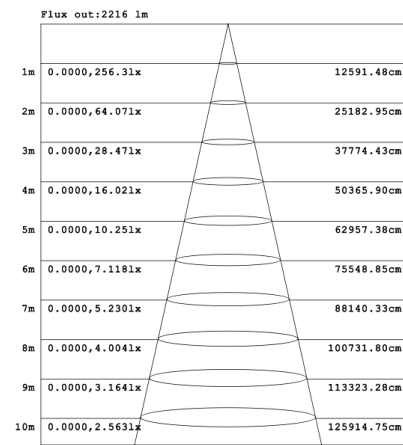

SB-S01A40WZ 31.50" 40W @ 4000K

Height Avg, Emax Angle:178.26deg Diameter
Note: The Curves indicate the illuminated area and the average illumination when the luminaire is at different distance.

SB-S01A50WZ 39.37" 50W @ 4000K

Height Avg, Emax Angle:90.00deg Diameter

SB-S01A60WZ 47.24" 60W @ 4000K

Height Avg, Emax Angle:178.18deg Diameter

SB-S01A70WZ 59.06" 70W @ 4000K

SB-S01A80WZ 70.87" 80W @ 4000K

Illumination inside the profile, light outside