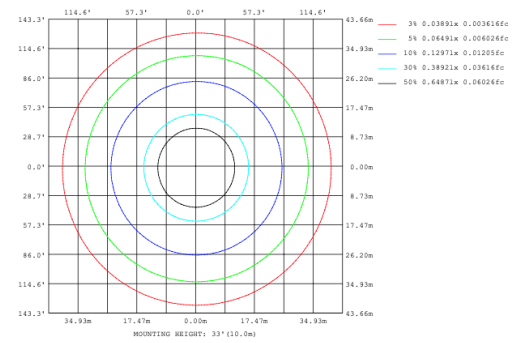

SB-S01A40WZ 31.50" 40W @ 4000K

Height Avg, Emax Angle:178.26deg Diameter
Note: The Curves indicate the illuminated area and the average illumination when the luminaire is at different distance.

SB-S01A50WZ 39.37" 50W @ 4000K

Height Avg, Emax Angle:90.00deg Diameter

SB-S01A60WZ 47.24" 60W @ 4000K

Height Avg, Emax Angle:178.18deg Diameter

SB-S01A70WZ 59.06" 70W @ 4000K

SB-S01A80WZ 70.87" 80W @ 4000K

Illumination inside the profile, light outside