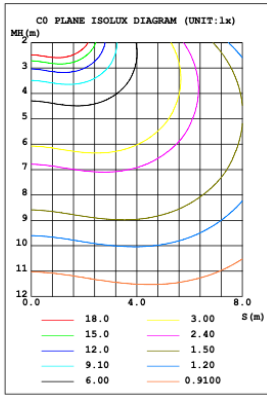

SB-S01A40WZ 31.50" 40W @ 4000K

Height Avg, Emax Angle:178.26deg Diameter
Note: The Curves indicate the illuminated area and the average illumination when the luminaire is at different distance.

SB-S01A50WZ 39.37" 50W @ 4000K

Height Avg, Emax Angle:90.00deg Diameter

SB-S01A60WZ 47.24" 60W @ 4000K

Height Avg, Emax Angle:178.18deg Diameter

SB-S01A70WZ 59.06" 70W @ 4000K

SB-S01A80WZ 70.87" 80W @ 4000K

Illumination inside the profile, light outside