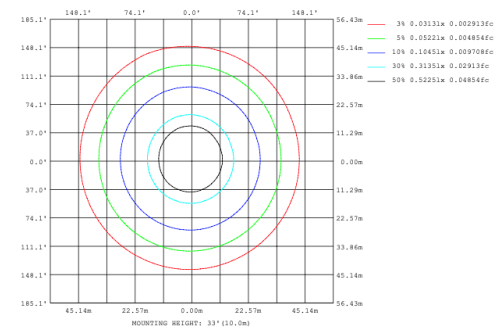

Illumination inside the profile, light outside

SB-S01B40WZ 31.50" 40W @ 4000K