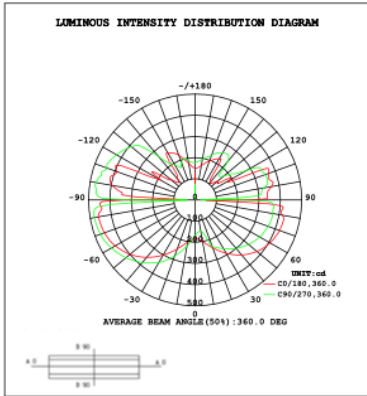

SB-S01A40WZ 31.50" 40W @ 4000K

Height Avg, Emax Angle:178.26deg Diameter
Note: The Curves indicate the illuminated area and the average illumination when the luminaire is at different distance.

SB-S01A50WZ 39.37" 50W @ 4000K

Height Avg, Emax Angle:90.00deg Diameter

SB-S01A60WZ 47.24" 60W @ 4000K

Height Avg, Emax Angle:178.18deg Diameter

SB-S01A70WZ 59.06" 70W @ 4000K

SB-S01A80WZ 70.87" 80W @ 4000K

Illumination inside the profile, light outside