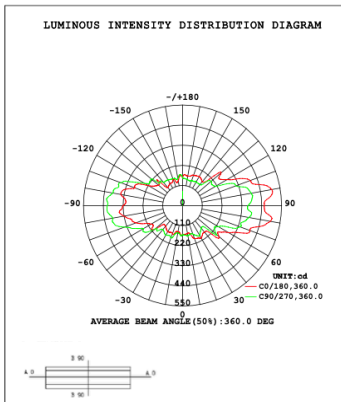

SB-S01A40WZ 31.50" 40W @ 4000K

Height Avg, Emax Angle:178.26deg Diameter
Note: The Curves indicate the illuminated area and the average illumination when the luminaire is at different distance.

SB-S01A50WZ 39.37" 50W @ 4000K

Height Avg, Emax Angle:90.00deg Diameter

SB-S01A60WZ 47.24" 60W @ 4000K

Height Avg, Emax Angle:178.18deg Diameter

SB-S01A70WZ 59.06" 70W @ 4000K

SB-S01A80WZ 70.87" 80W @ 4000K

Illumination inside the profile, light outside