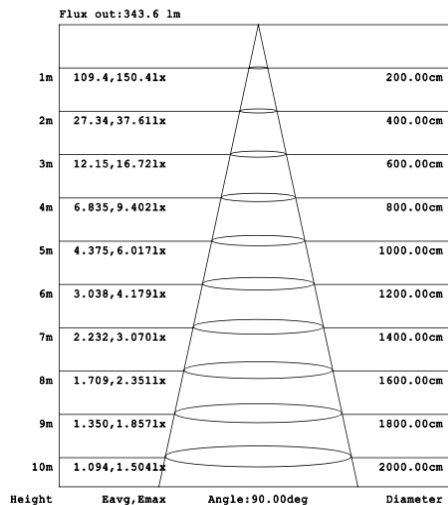

SB-S01B60WZ 47.24" 60W @ 4000K