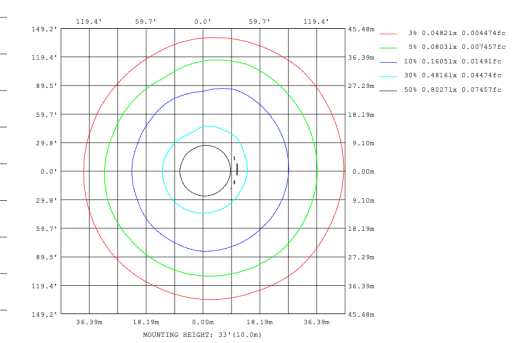

SB-S01A40WZ 31.50" 40W @ 4000K

Height Avg, Emax Angle:178.26deg Diameter
Note: The Curves indicate the illuminated area and the average illumination when the luminaire is at different distance.

SB-S01A50WZ 39.37" 50W @ 4000K

Height Avg, Emax Angle:90.00deg Diameter

SB-S01A60WZ 47.24" 60W @ 4000K

Height Avg, Emax Angle:178.18deg Diameter

SB-S01A70WZ 59.06" 70W @ 4000K

SB-S01A80WZ 70.87" 80W @ 4000K

Illumination inside the profile, light outside