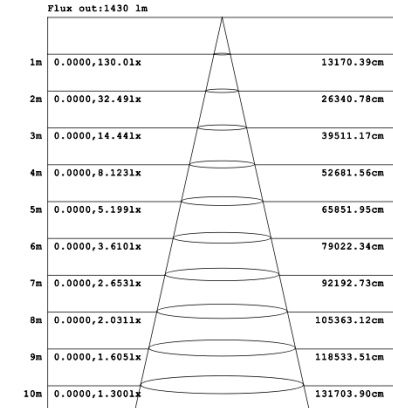

DIMENSIONS & WEIGHTS: Canopy Size for ZigBee & DMX: 15.75" x 2.76"

SB-S06A Canopy mount with 1st, 4th, and 6th ring light inside, 2nd, 3rd, and 5th light outside.
38.1 lbs

SB-S06B Remote mount with canopy, light outside.
29.5 lbs

SB-S01A40WZ 31.50" 40W @ 4000K

Height Avg, Emax Angle:178.26deg Diameter
Note: The Curves indicate the illuminated area and the average illumination when the luminaire is at different distance.

SB-S01A50WZ 39.37" 50W @ 4000K

Height Avg, Emax Angle:90.00deg Diameter

SB-S01A60WZ 47.24" 60W @ 4000K

Height Avg, Emax Angle:178.18deg Diameter

SB-S01A70WZ 59.06" 70W @ 4000K

SB-S01A80WZ 70.87" 80W @ 4000K

Illumination inside the profile, light outside