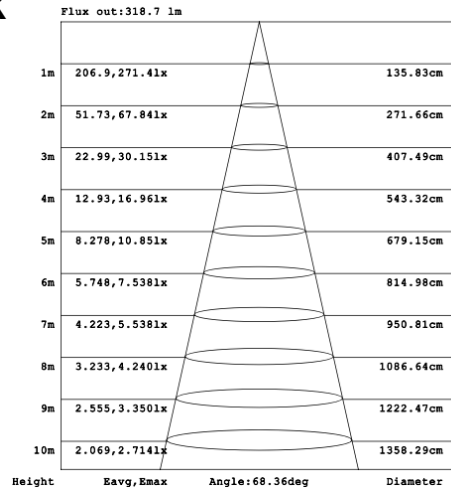

DIMENSIONS & WEIGHTS: Canopy Size for ZigBee & DMX: 15.75" x 2.76"

SB-S06A Canopy mount with 1st, 4th, and 6th ring light inside, 2nd, 3rd, and 5th light outside.
38.1 lbs

SB-S06B Remote mount with canopy, light outside.
29.5 lbs

SB-S01A40WZ 31.50" 40W @ 4000K

Height Avg, Emax Angle:178.26deg Diameter
Note: The Curves indicate the illuminated area and the average illumination when the luminaire is at different distance.

SB-S01A50WZ 39.37" 50W @ 4000K

Height Avg, Emax Angle:90.00deg Diameter

SB-S01A60WZ 47.24" 60W @ 4000K

Height Avg, Emax Angle:178.18deg Diameter

SB-S01A70WZ 59.06" 70W @ 4000K

SB-S01A80WZ 70.87" 80W @ 4000K

Illumination inside the profile, light outside