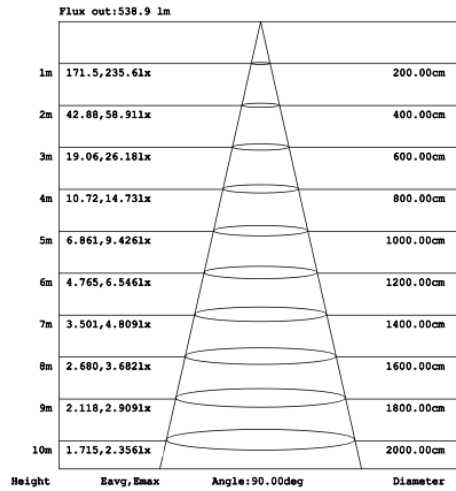

DIMENSIONS & WEIGHTS: Canopy Size for ZigBee & DMX: 15.75" x 2.76"

SB-S06A Canopy mount with 1st, 4th, and 6th ring light inside, 2nd, 3rd, and 5th light outside.
38.1 lbs

SB-S06B Remote mount with canopy, light outside.
29.5 lbs

SB-S01A40WZ 31.50" 40W @ 4000K

Height Avg, Emax Angle:178.26deg Diameter
Note: The Curves indicate the illuminated area and the average illumination when the luminaire is at different distance.

SB-S01A50WZ 39.37" 50W @ 4000K

Height Avg, Emax Angle:90.00deg Diameter

SB-S01A60WZ 47.24" 60W @ 4000K

Height Avg, Emax Angle:178.18deg Diameter

SB-S01A70WZ 59.06" 70W @ 4000K

SB-S01A80WZ 70.87" 80W @ 4000K

Illumination inside the profile, light outside