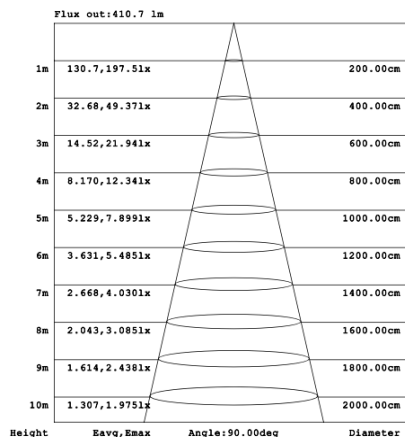

SB-S01A40WZ 31.50" 40W @ 4000K

Height Avg, Emax Angle:178.26deg Diameter
Note: The Curves indicate the illuminated area and the average illumination when the luminaire is at different distance.

SB-S01A50WZ 39.37" 50W @ 4000K

Height Avg, Emax Angle:90.00deg Diameter

SB-S01A60WZ 47.24" 60W @ 4000K

Height Avg, Emax Angle:178.18deg Diameter

SB-S01A70WZ 59.06" 70W @ 4000K

SB-S01A80WZ 70.87" 80W @ 4000K

Illumination inside the profile, light outside

SB-S01B40WZ 31.50" 40W @ 4000K

SB-S01B50WZ 39.37" 50W @ 4000K

SB-S01B60WZ 47.24" 60W @ 4000K

SB-S01B70WZ 59.06" 70W @ 4000K

SB-S01B80WZ 70.87" 80W @ 4000K