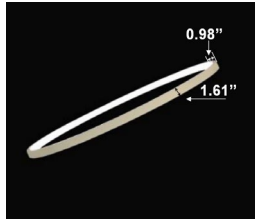

Light Outside

Light Inside

[View Kimberly 6 Tier on website](#)

[View Video](#)

[View application photos](#)

Kimberly 6 Tier PRODUCT DESCRIPTION

Introducing the Kimberly Circular Lighting, a harmonious blend of modern design and functionality. Crafted from extruded aluminum with meticulously designed lenses, these luminaires offer options illumination inside or outside. Available in sizes ranging from 31.5" to 70.87", allowing for versatile configurations. With tunable white and RGBW options, select from over 6,500 powder-coated colors to set the perfect ambiance. Delivered fully assembled for your convenience.

FEATURES

- 5-year limited warranty.
- Ships assembled.
- Illumination inside or outside the profile.
- Extruded aluminum housing up to 70.87", 1 continuous ring without joints.
- Fixture lumens per watt ratio up to 75 LPW for illumination.
- 10' standard adjustable aircraft cables/power cord adjust by push button grippers, custom length available.
- Can be remote driver mounted or driver concealed within the canopy, can be mounted on sloped ceiling.