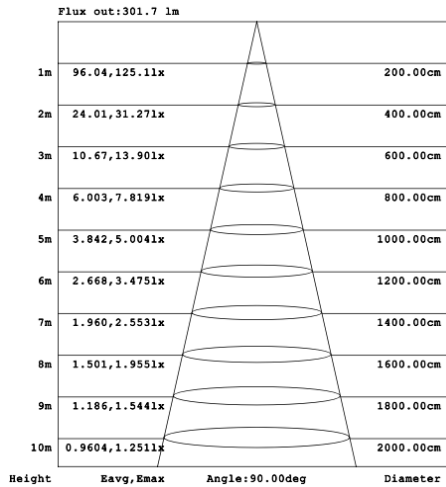

SB-S01B50WZ 39.37" 50W @ 4000K