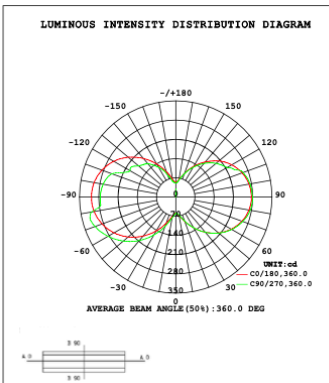

Illumination inside the profile, light outside

SB-S01B40WZ 31.50" 40W @ 4000K