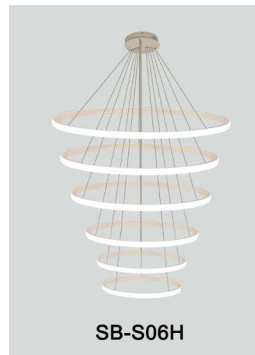

PARTS PACKED WITH STANDARD FIXTURE

- Plastic Anchors, Screws, Wire Connectors
- CCT Selector Switch

SB-S06A

SB-S06B

SB-S06C

SB-S06D

SB-S06E

SB-S06F

SB-S06G

SB-S06H

MODEL INFORMATION:

Example: SB-S06A300WSB

Products Series	Wattage/Size	"E" Kelvin temp options	"W" Controls (don't select this column if selected S or A)	"Z" Profile Finishes	"X" Aircraft Cable
*SB-S06A	*350W=70.87"+59.06"+70.87" +47.24"+39.37"+31.50"	*S=3000K/3500K/4000K Color Select by internal CCT Color Selector, 4000K factory color default set, CRI 90	*Blank=1-10V dimming (default)	*B=Black Jack	*Blank=10' feet 120" (default)
SB-S06B	300W=47.24"+31.5"+47.24" +31.5"+47.24"+31.5"	A=2700K/3500K/4000K Color Select by internal CCT color Selector, 4000K factory color default set. CRI 90	C=Dali	S=Platinum Silver	5'=5 feet 60"
	350W=59.06"+39.37"+59.06" +39.37"+59.06"+39.37"		D=DMX (for RGBW and Tunable White, control by Wall Switch or DMX control system)	W=Gloss White	15'=15 feet 180" 20'=20 feet 240"
SB-S06 C/D/G/H	330W=70.87"+59.06"+47.27" +39.37"+31.50"+23.62"	T=3K-4K Tunable White control by remote/wall control	Z=ZigBee (for RGBW and CCT tunable / dimmable using remote, App and Google Alexa voice.	O=Oil Rubbed Bronze	25'=25 feet 300" 30'=30 foot 360"
		R3= RGB+3000K	L=ELV / Triac dimming		Full Color Name or RAL number for Custom Colors, select from Color Collections
SB-S06E	240W=23.62"+31.50"+39.37" +39.37"+31.50"+23.62"	R4=RGB+4000K			
SB-S06F	350W=47.27"+59.06"+70.87" +70.87"+59.06"+47.27"				
<p>Please request specialty pricing for alternative Kelvin temperatures, additional sizes, customizable configurations, specialty color finishes, variations in aircraft cable length, and available controls.</p>			See control options		