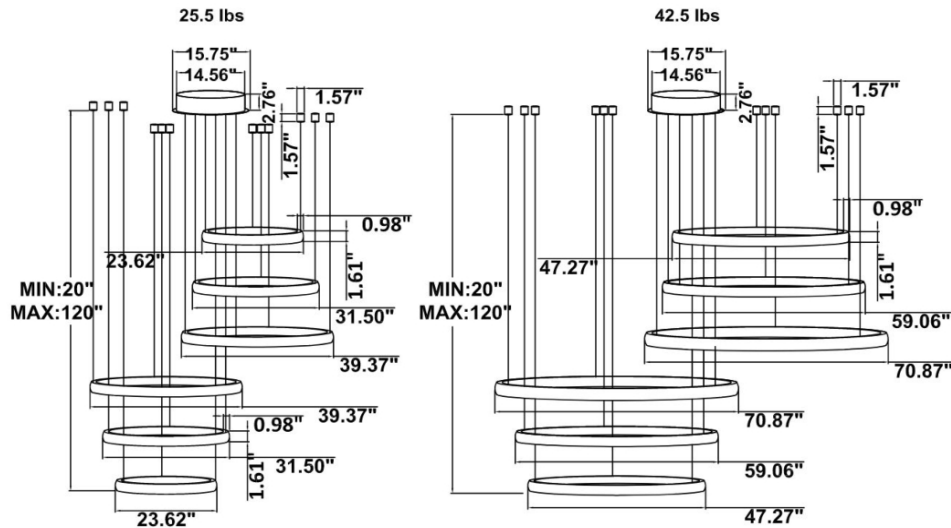

SB-S06F Remote mount with canopy, cables fixed directly to the ceiling, light outside.