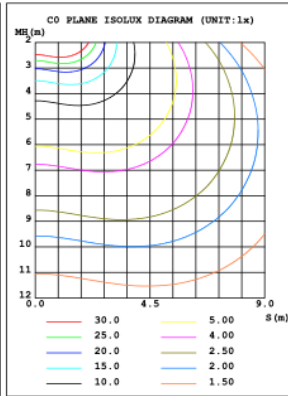

SB-S01A40WZ 31.50" 40W @ 4000K

Height Avg, Emax Angle:178.26deg Diameter
Note: The Curves indicate the illuminated area and the average illumination when the luminaire is at different distance.

SB-S01A50WZ 39.37" 50W @ 4000K

Height Avg, Emax Angle:90.00deg Diameter

SB-S01A60WZ 47.24" 60W @ 4000K

Height Avg, Emax Angle:178.18deg Diameter

SB-S01A70WZ 59.06" 70W @ 4000K

SB-S01A80WZ 70.87" 80W @ 4000K

Illumination inside the profile, light outside