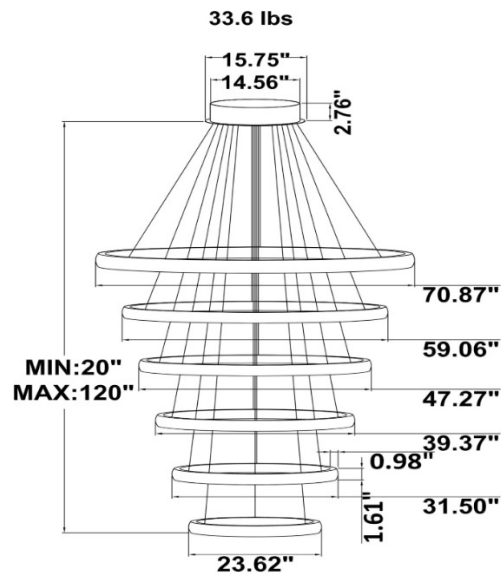

SB-S06H Canopy mount with ring light outside.