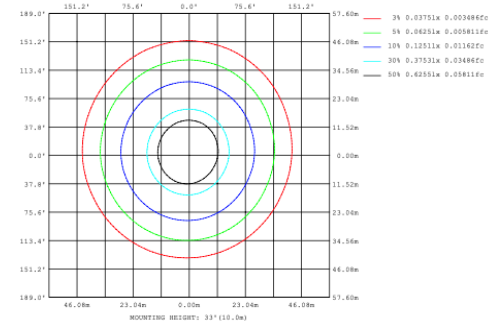

SB-S01B50WZ 39.37" 50W @ 4000K