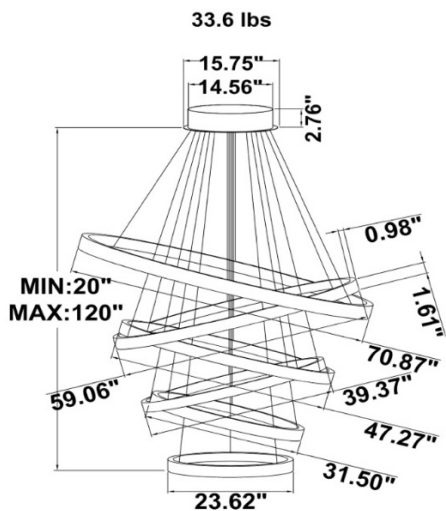

FEATURES

- 5-year limited warranty.
- Ships assembled.
- Illumination inside or outside the profile.
- Extruded aluminum housing up to 70.87", 1 continuous ring without joints.
- Fixture lumens per watt ratio up to 75 LPW for illumination.
- 10' standard adjustable aircraft cables/power cord adjust by push button grippers, custom length available.
- Can be remote driver mounted or driver concealed within the canopy, can be mounted on sloped ceiling.

DIMENSIONS & WEIGHTS: Canopy Size for ZigBee & DMX: 15.75" x 2.76"

SB-S06A Canopy mount with 1st, 4th, and 6th ring light inside, 2nd, 3rd, and 5th light outside.
38.1 lbs

SB-S06B Remote mount with canopy, light outside.
29.5 lbs

SB-S06C Canopy mount with swiveled rings, light inside.
33.6 lbs

SB-S06D Canopy mount with swiveled rings, light outside.
33.6 lbs

SB-S06E Remote mount with canopy, cables fixed directly to the ceiling, light inside.