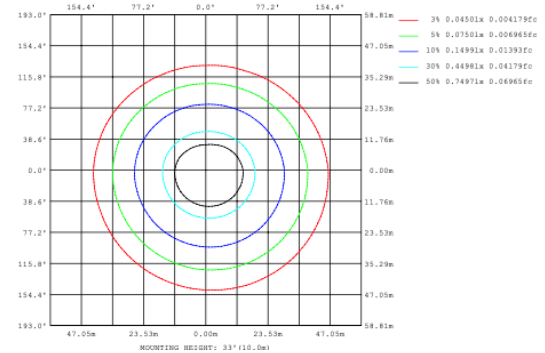

SB-S01B60WZ 47.24" 60W @ 4000K