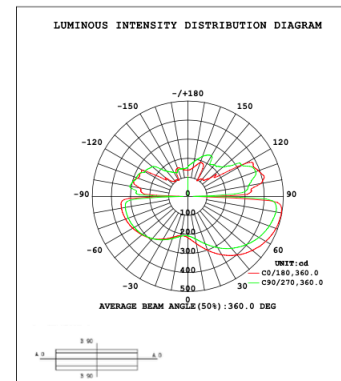

SB-S01A40WZ 31.50" 40W @ 4000K

Height Avg, Emax Angle:178.26deg Diameter
Note: The Curves indicate the illuminated area and the average illumination when the luminaire is at different distance.

SB-S01A50WZ 39.37" 50W @ 4000K

Height Avg, Emax Angle:90.00deg Diameter

SB-S01A60WZ 47.24" 60W @ 4000K

Height Avg, Emax Angle:178.18deg Diameter

SB-S01A70WZ 59.06" 70W @ 4000K

SB-S01A80WZ 70.87" 80W @ 4000K

Illumination inside the profile, light outside