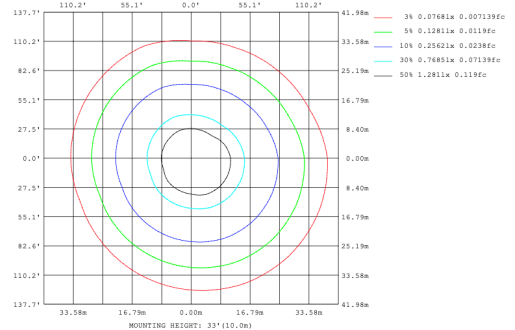

SB-S01A40WZ 31.50" 40W @ 4000K

Height Avg, Emax Angle:178.26deg Diameter
Note: The Curves indicate the illuminated area and the average illumination when the luminaire is at different distance.

SB-S01A50WZ 39.37" 50W @ 4000K

Height Avg, Emax Angle:90.00deg Diameter

SB-S01A60WZ 47.24" 60W @ 4000K

Height Avg, Emax Angle:178.18deg Diameter

SB-S01A70WZ 59.06" 70W @ 4000K

SB-S01A80WZ 70.87" 80W @ 4000K

Illumination inside the profile, light outside