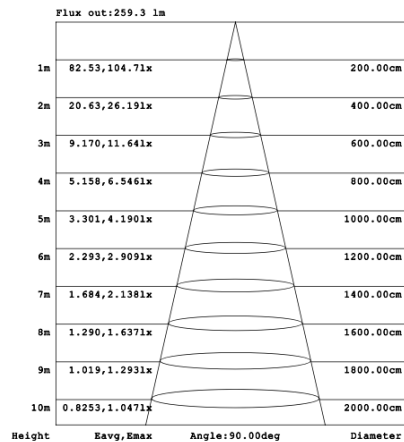

Illumination inside the profile, light outside

SB-S01B40WZ 31.50" 40W @ 4000K