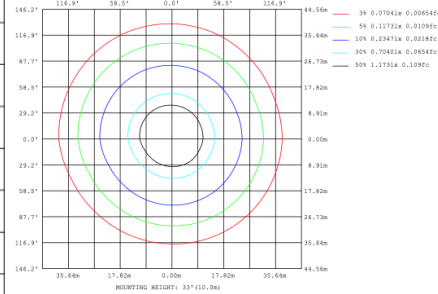

SB-S01A40WZ 31.50" 40W @ 4000K

Height Avg, Emax Angle:178.26deg Diameter
Note: The Curves indicate the illuminated area and the average illumination when the luminaire is at different distance.

SB-S01A50WZ 39.37" 50W @ 4000K

Height Avg, Emax Angle:90.00deg Diameter

SB-S01A60WZ 47.24" 60W @ 4000K

Height Avg, Emax Angle:178.18deg Diameter

SB-S01A70WZ 59.06" 70W @ 4000K

SB-S01A80WZ 70.87" 80W @ 4000K

Illumination inside the profile, light outside