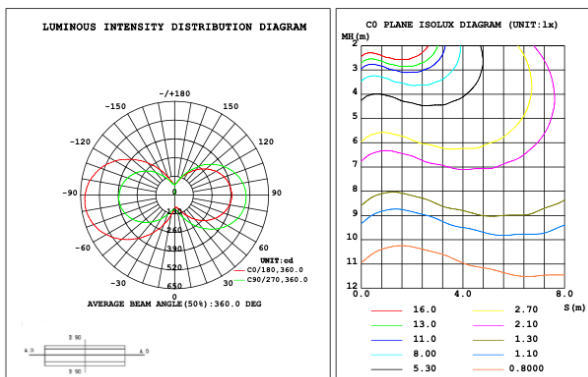

SB-S01A40WZ 31.50" 40W @ 4000K

Height Avg, Emax Angle:178.26deg Diameter
Note: The Curves indicate the illuminated area and the average illumination when the luminaire is at different distance.

SB-S01A50WZ 39.37" 50W @ 4000K

Height Avg, Emax Angle:90.00deg Diameter

SB-S01A60WZ 47.24" 60W @ 4000K

Height Avg, Emax Angle:178.18deg Diameter

SB-S01A70WZ 59.06" 70W @ 4000K

SB-S01A80WZ 70.87" 80W @ 4000K

Illumination inside the profile, light outside

SB-S01B40WZ 31.50" 40W @ 4000K

SB-S01B50WZ 39.37" 50W @ 4000K

SB-S01B60WZ 47.24" 60W @ 4000K

SB-S01B70WZ 59.06" 70W @ 4000K

SB-S01B80WZ 70.87" 80W @ 4000K