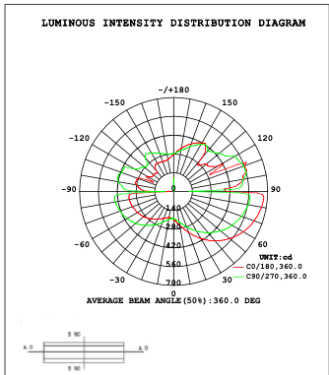

SB-S01A40WZ 31.50" 40W @ 4000K

Height Avg, Emax Angle:178.26deg Diameter
Note: The Curves indicate the illuminated area and the average illumination when the luminaire is at different distance.

SB-S01A50WZ 39.37" 50W @ 4000K

Height Avg, Emax Angle:90.00deg Diameter

SB-S01A60WZ 47.24" 60W @ 4000K

Height Avg, Emax Angle:178.18deg Diameter

SB-S01A70WZ 59.06" 70W @ 4000K

SB-S01A80WZ 70.87" 80W @ 4000K

Illumination inside the profile, light outside