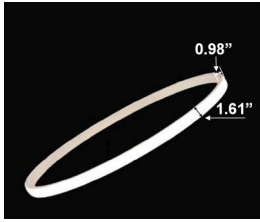

Light Outside

Light Inside

[View Kimberly 6 Tier on website](#)

[View Video](#)

[View application photos](#)

Kimberly 6 Tier PRODUCT DESCRIPTION

Introducing the Kimberly Circular Lighting, a harmonious blend of modern design and functionality. Crafted from extruded aluminum with meticulously designed lenses, these luminaires offer options illumination inside or outside. Available in sizes ranging from 31.5" to 70.87", allowing for versatile configurations. With tunable white and RGBW options, select from over 6,500 powder-coated colors to set the perfect ambiance. Delivered fully assembled for your convenience.