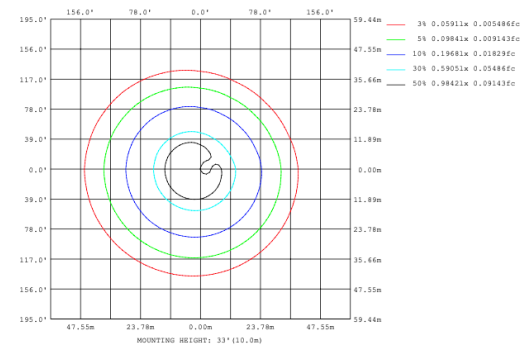

SB-S01A40WZ 31.50" 40W @ 4000K

Height Avg, Emax Angle:178.26deg Diameter
Note: The Curves indicate the illuminated area and the average illumination when the luminaire is at different distance.

SB-S01A50WZ 39.37" 50W @ 4000K

Height Avg, Emax Angle:90.00deg Diameter

SB-S01A60WZ 47.24" 60W @ 4000K

Height Avg, Emax Angle:178.18deg Diameter

SB-S01A70WZ 59.06" 70W @ 4000K

SB-S01A80WZ 70.87" 80W @ 4000K

Illumination inside the profile, light outside

SB-S01B40WZ 31.50" 40W @ 4000K

SB-S01B50WZ 39.37" 50W @ 4000K

SB-S01B60WZ 47.24" 60W @ 4000K

SB-S01B70WZ 59.06" 70W @ 4000K

SB-S01B80WZ 70.87" 80W @ 4000K