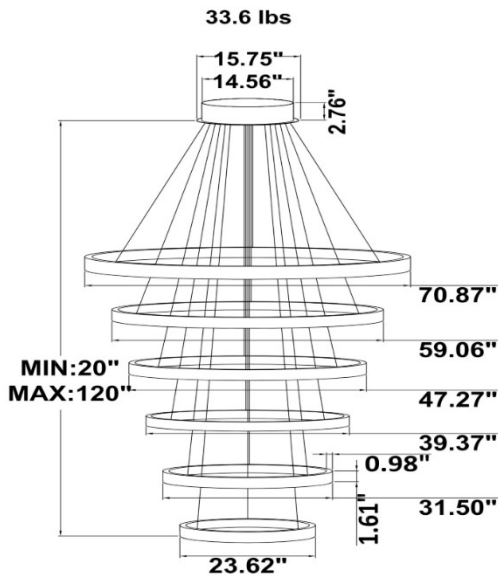

SB-S06G Canopy mount with ring light inside.