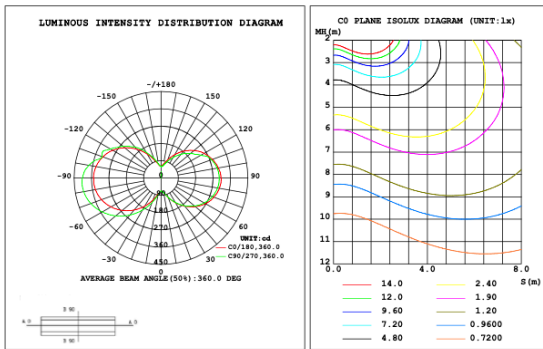

SB-S01B50WZ 39.37" 50W @ 4000K