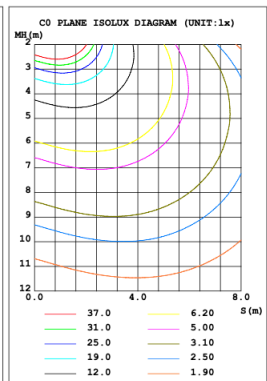

SB-S01A40WZ 31.50" 40W @ 4000K

Height Avg, Emax Angle:178.26deg Diameter
Note: The Curves indicate the illuminated area and the average illumination when the luminaire is at different distance.

SB-S01A50WZ 39.37" 50W @ 4000K

Height Avg, Emax Angle:90.00deg Diameter

SB-S01A60WZ 47.24" 60W @ 4000K

Height Avg, Emax Angle:178.18deg Diameter

SB-S01A70WZ 59.06" 70W @ 4000K

SB-S01A80WZ 70.87" 80W @ 4000K

Illumination inside the profile, light outside