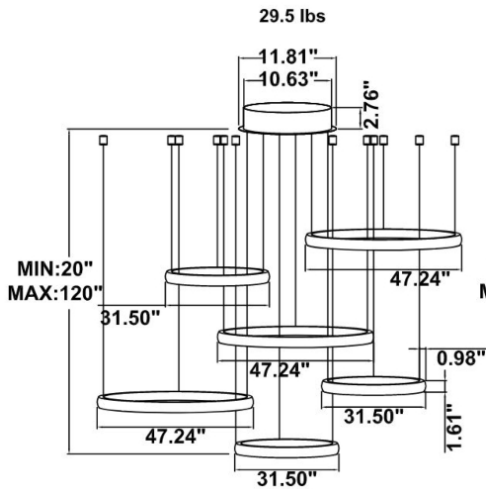

DIMENSIONS & WEIGHTS: Canopy Size for ZigBee & DMX: 15.75" x 2.76"

SB-S06A Canopy mount with 1st, 4th, and 6th ring light inside, 2nd, 3rd, and 5th light outside.
38.1 lbs

SB-S06B Remote mount with canopy, light outside.
29.5 lbs