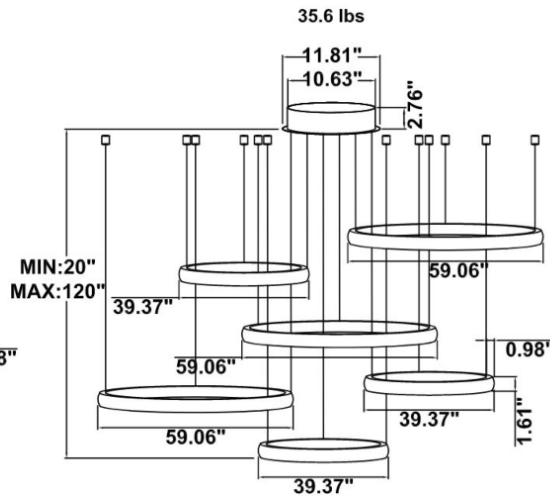

DIMENSIONS & WEIGHTS: Canopy Size for ZigBee & DMX: 15.75" x 2.76"

SB-S06A Canopy mount with 1st, 4th, and 6th ring light inside, 2nd, 3rd, and 5th light outside.
38.1 lbs

SB-S06B Remote mount with canopy, light outside.
29.5 lbs

SB-S01A40WZ 31.50" 40W @ 4000K

Height Avg, Emax Angle:178.26deg Diameter
Note: The Curves indicate the illuminated area and the average illumination when the luminaire is at different distance.

SB-S01A50WZ 39.37" 50W @ 4000K