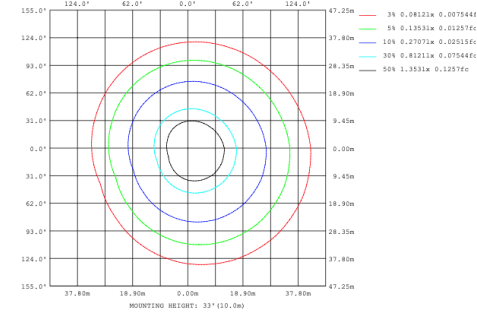

SB-S01A40WZ 31.50" 40W @ 4000K

Height Avg, Emax Angle:178.26deg Diameter
Note: The Curves indicate the illuminated area and the average illumination when the luminaire is at different distance.

SB-S01A50WZ 39.37" 50W @ 4000K

Height Avg, Emax Angle:90.00deg Diameter

SB-S01A60WZ 47.24" 60W @ 4000K

Height Avg, Emax Angle:178.18deg Diameter

SB-S01A70WZ 59.06" 70W @ 4000K

SB-S01A80WZ 70.87" 80W @ 4000K

Illumination inside the profile, light outside