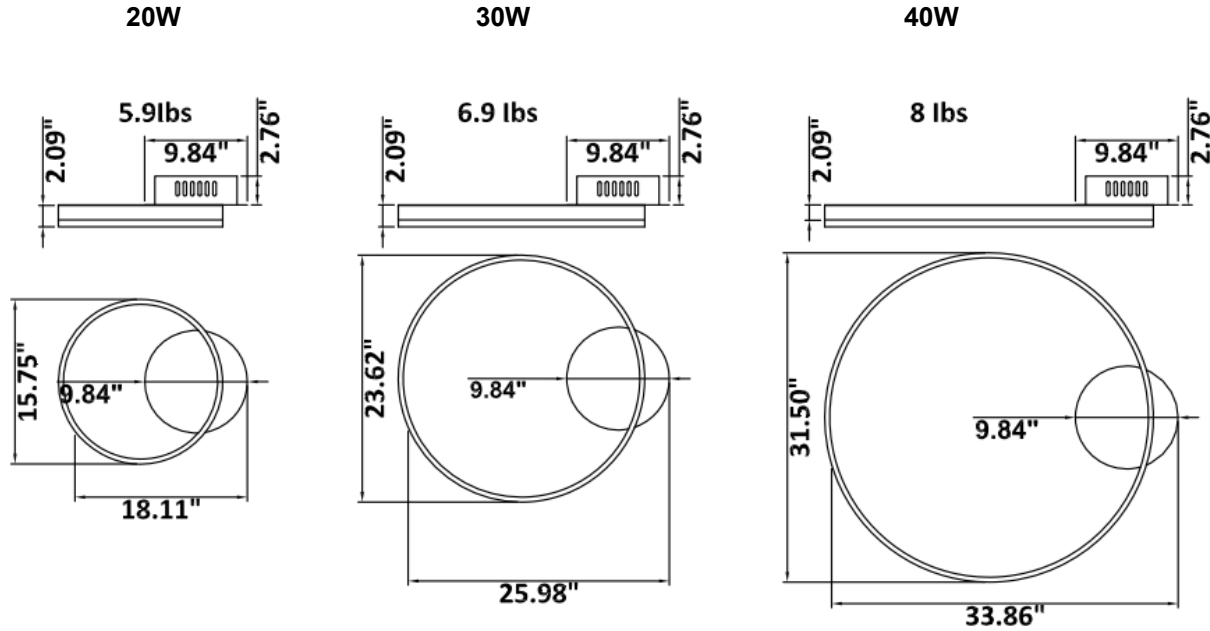

DIMENSIONS & WEIGHTS: Canopy Size for ZigBee & DMX: 15.75" x 2.76"

SB-V201A Canopy mount with direct / indirect lighting.

SB-V202A Canopy mount with direct / indirect lighting.

SB-V203A Canopy mount with direct / indirect lighting.