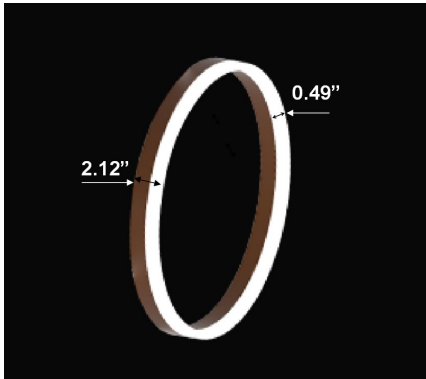

[View Innsbruck on website](#)

[View Video](#)

[View application photos](#)

Innsbruck

PRODUCT DESCRIPTION

Introducing the Innsbruck Surface Mounted direct/indirect Rings: a fusion of contemporary sophistication and practicality. Crafted from extruded aluminum with a unique design. With sizes ranging from 18.11" to 33". Explore customizable ambiance with tunable white and RGBW options, offering over 6500 powder-coated colors. Shipped assembled for convenience.

FEATURES

- 5-year limited warranty.
- Ships assembled.
- Illumination direct/indirect.
- Size from 18.11" up to 33".
- Acrylic diffuser direct lighting, Glare-free flat lens diffuser indirect lighting .
- Fixture delivered lumens per watt ratio up to 60 LPW direct lighting, 30 LPW Indirect lighting, not including RGBW.