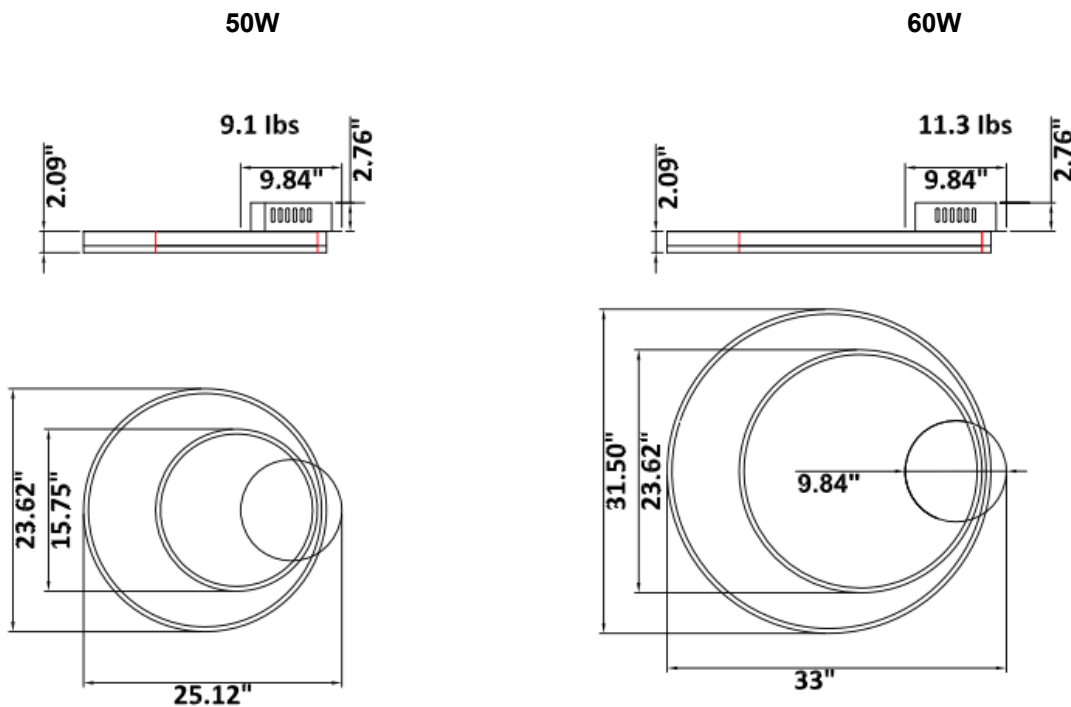

[View Innsbruck on website](#)

[View Video](#)

[View application photos](#)

Innsbruck

PRODUCT DESCRIPTION

Introducing the Innsbruck Surface Mounted direct/indirect Rings: a fusion of contemporary sophistication and practicality. Crafted from extruded aluminum with a unique design. With sizes ranging from 18.11" to 33". Explore customizable ambiance with tunable white and RGBW options, offering over 6500 powder-coated colors. Shipped assembled for convenience.

FEATURES

- 5-year limited warranty.
- Ships assembled.
- Illumination direct/indirect.
- Size from 18.11" up to 33".
- Acrylic diffuser direct lighting, Glare-free flat lens diffuser indirect lighting .
- Fixture delivered lumens per watt ratio up to 60 LPW direct lighting, 30 LPW Indirect lighting, not including RGBW.

DIMENSIONS & WEIGHTS: Canopy Size for ZigBee & DMX: 15.75" x 2.76"

SB-V201A Canopy mount with direct / indirect lighting.

SB-V202A Canopy mount with direct / indirect lighting.

SB-V203A Canopy mount with direct / indirect lighting.