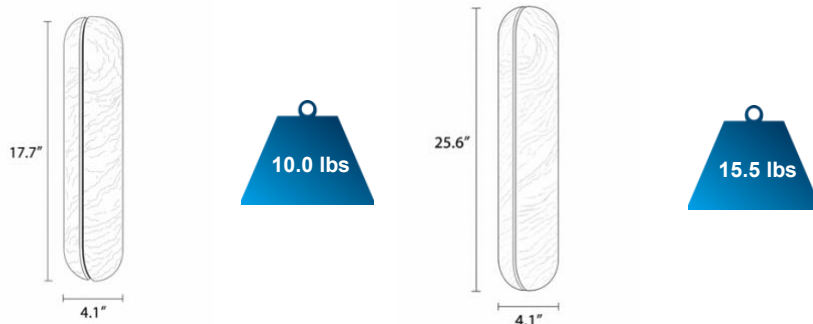

MODEL INFORMATION:

Example: SB-XW-102A10W27A

Products Series	Wattage/Size	"E" Kelvin temp options	"W" Controls	"Z" Metal Finishes	
*SB-XW-102A	*10W=D:4.1" H17.7"	*27=2700K CRI 90	*Blank=1-10V dimming (default)	*A=Aged Brass	
		30=3000K CRI 90		B=Black Jack	
	12W=D:4.1" H25.6"	35=3500K CRI 90	L=ELV / Triac dimming	S=Platinum Silver	
		40=4000K CRI 90		W=Gloss White	
		50=5000K CRI 90			
	Please request specialty pricing for alternative Kelvin temperatures, additional sizes, customizable configurations, specialty color finishes			Find page 3 for metal custom color options or select from website Color Collections	

METAL STANDARD COLOR FINISHES

LUMEN OUTPUT

Model Number	Size	Wattage	Kelvin Temp field Selectable	Delivered Lumen ±10%
SB-XW-102A	17.7"	10W	2700K/3000K/3500K/4000K/5000K	800 lm
	25.6"	15W		1200 lm

DIMENSIONS & WEIGHTS:

SB-XW-102A