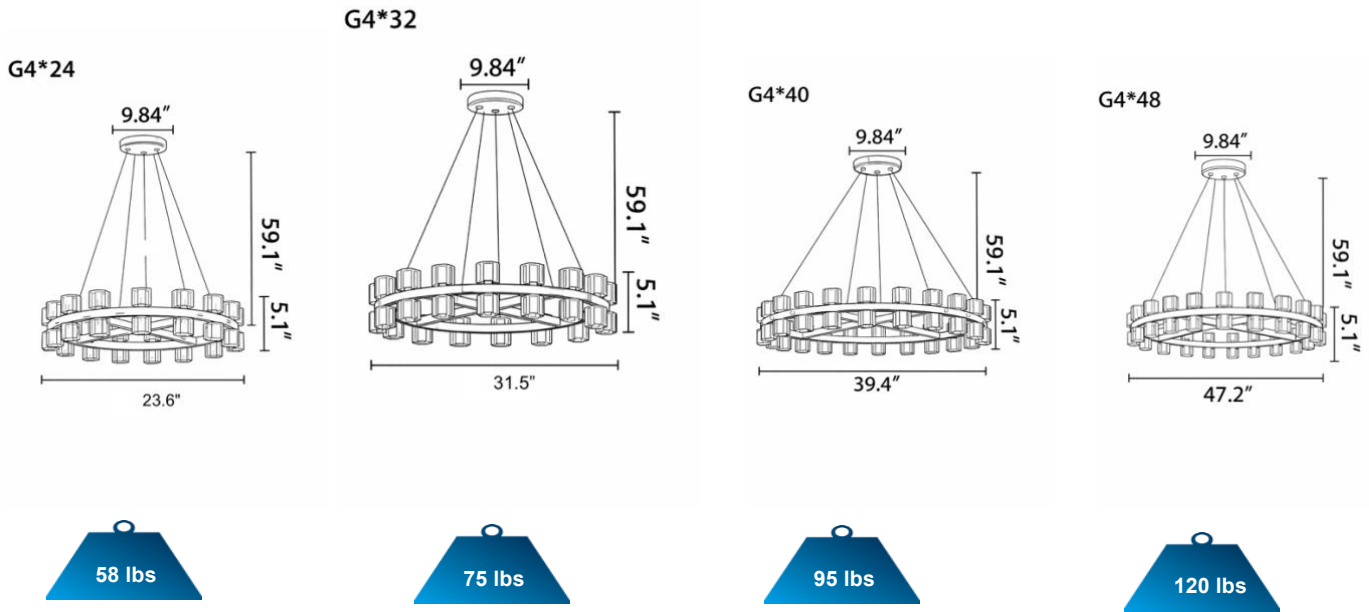

DIMENSIONS & WEIGHTS:

SB-Y-093B