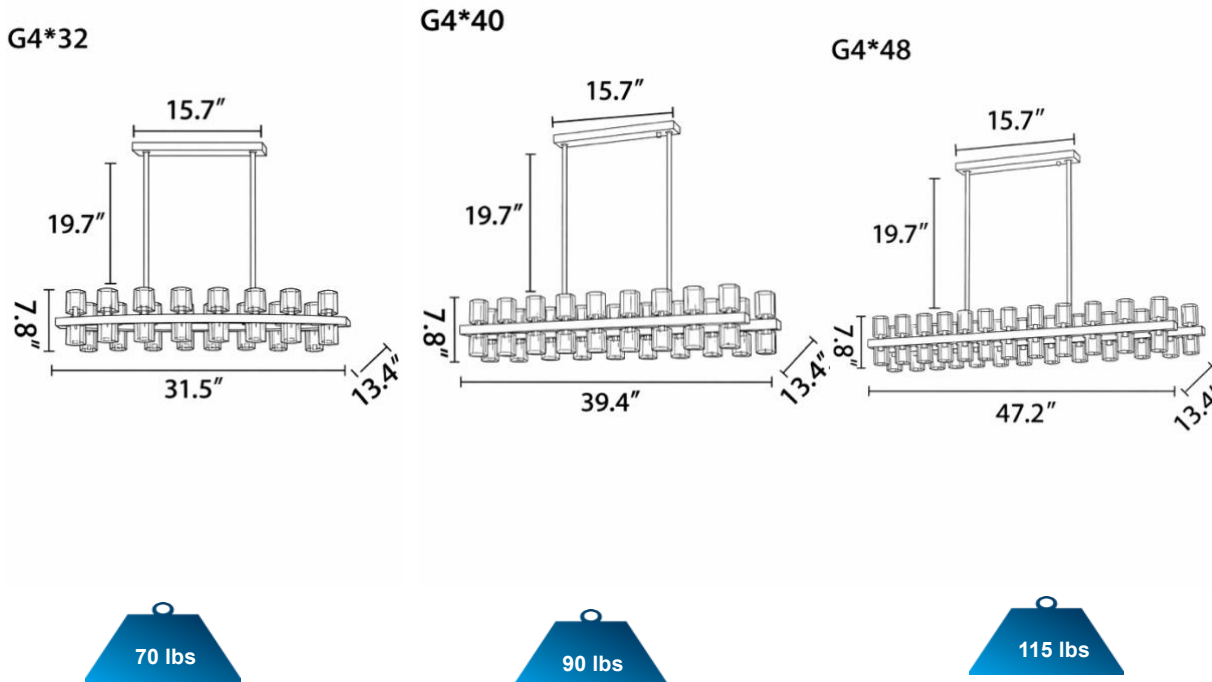

DIMENSIONS & WEIGHTS:

SB-Y-093B

SB-Y094