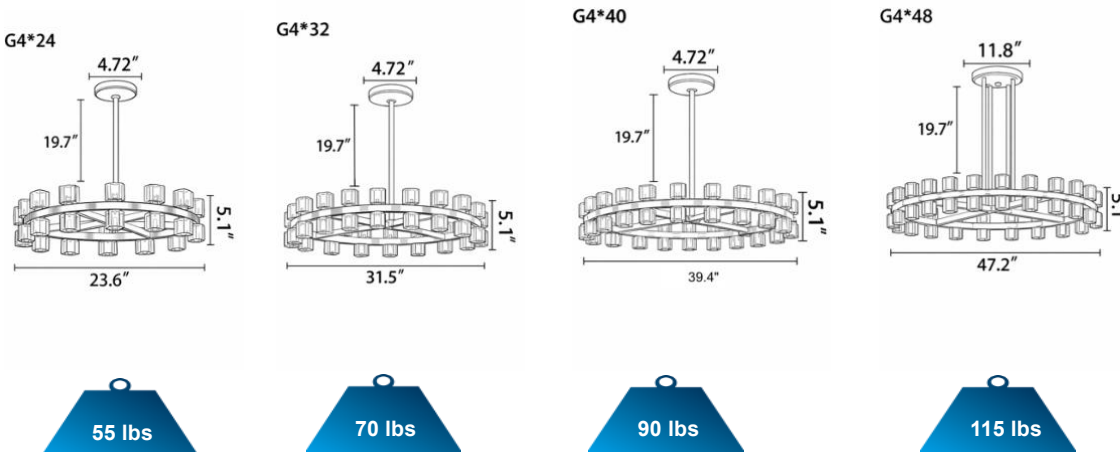

MODEL INFORMATION FOR SB-XL-601A

Example: SB-Y-093-24-A

Products Picture	Products Series	"A" Metal Finishes	"X" Stem Length
	*SB-Y-093-24 = Ø23.6" 24 G4 bulb base	*A=Aged Brass	Please use the dimension drawings on pages 4 as the reference. (Default)
	SB-Y-093-32 = Ø31.5" 32 G4 bulb base		
	SB-Y-093-40 = Ø39.4" 40 G4 bulb base		
	SB-Y-093-48 = Ø47.2" 48 G4 bulb base		
	SB-Y-093B-24 = Ø23.6" 24 G4 bulb base	B=Black Jack	5'=5 foot 60"
	SB-Y-093B-32 = Ø31.5" 32 G4 bulb base		
	SB-Y-093B-40 = Ø39.4" 40 G4 bulb base		
	SB-Y-093B-48 = Ø47.2" 48 G4 bulb base		
	SB-Y-094-32 = Ø31.5" 32 G4 bulb base	S=Platinum Silver	10'=10 foot 120"
	SB-Y-094-40 = Ø39.4" 40 G4 bulb base		
	SB-Y-094-48 = Ø47.2" 48 G4 bulb base		
	SB-Y-094-48 = Ø47.2" 48 G4 bulb base		
		W= Gloss White	20'=20 foot 240"

METAL STANDARD COLOR FINISHES

DIMENSIONS & WEIGHTS:

SB-Y-093A