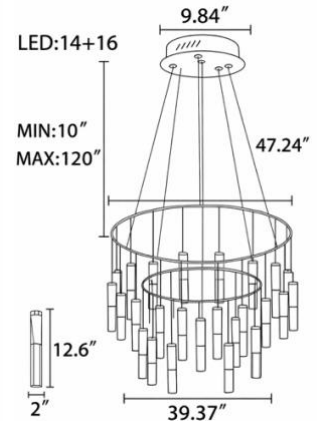

FEATURES

- 5-year limited warranty.
- Ships assembled.
- 360 Direct / Indirect.
- Diameter 2" , Length 12.6". Custom sizes and Length are available.
- Fixture lumens per watt ratio 60 LPW.

SPECIFICATIONS

Customized designs and crosses are available

MODEL INFORMATION:

Example: SB-R-301A8W27A

| Series Model | Wattage/Size | "E" Kelvin temp options | "W" Controls | "Z" Metal Finishes | "X" Cable Length |
|--|---|-------------------------|--------------------------------------|--------------------|--|
|  SB-R301A | *SB-R-301A8W Ø2" x L12.6" 1 Light | *27=2700K | *Blank=0-10V (Default) | *B=Black Jack | *Blank=Please use the dimension drawings on pages 5 and 6 as the reference. (Default) |
|  SB-R301B | SB-R-301B8W Ø2" x L12.6" 1 Light | 30=3000K | | | 5'=5 foot 60" |
|  SB-R3030A | SB-R3030A112W Ø2" x L 12.6" 14 Light | 35=3500K | L=ELV/Triac dimming W=Gloss White | 20'=20 foot 240" | |
| | SB-R3030A160W Ø2" x L12.6" 20 Light | | | | |
| | SB-R3030A208W Ø2" x L12.6" 26 Light | 40=4000K | | | |
| | SB-R3030A240W Ø2" x L 12.6" 30 Light | | | | |
|  SB-R3034B | SB-R3034B208W Ø2" x L12.6" 26 Light | 50=5000K | 25'=25 foot 300" | | |
| | SB-R3034B336W Ø2" x L12.6" 42 Light | | | | |

DIMENSIONS & WEIGHTS:

SB-R-301A8W

SB-R-301B8W

DIMENSIONS & WEIGHTS:

SB-R3030A

30 lbs

42 lbs

54 lbs

65 lbs

SB-R-3034B

70 lbs

110 lbs