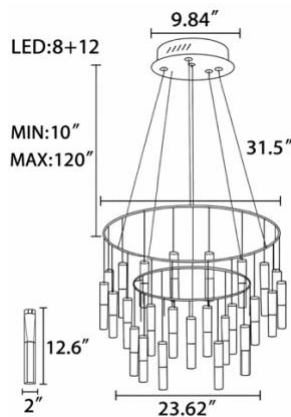

FEATURES

- 5-year limited warranty.
- Ships assembled.
- 360 Direct / Indirect.
- Diameter 2" , Length 12.6". Custom sizes and Length are available.
- Fixture lumens per watt ratio 60 LPW.

SPECIFICATIONS

DIMENSIONS & WEIGHTS:

SB-R-301A8W

SB-R-301B8W

DIMENSIONS & WEIGHTS:

SB-R3030A

30 lbs

42 lbs

54 lbs

65 lbs

SB-R-3034B

70 lbs

110 lbs