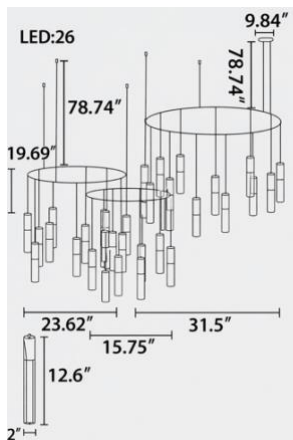

FEATURES

- 5-year limited warranty.
- Ships assembled.
- 360 Direct / Indirect.
- Diameter 2" , Length 12.6". Custom sizes and Length are available.
- Fixture lumens per watt ratio 60 LPW.

SPECIFICATIONS

DIMENSIONS & WEIGHTS:

SB-R-301A8W

SB-R-301B8W

DIMENSIONS & WEIGHTS:

SB-R3030A

30 lbs

42 lbs

54 lbs

65 lbs

SB-R-3034B

70 lbs

110 lbs