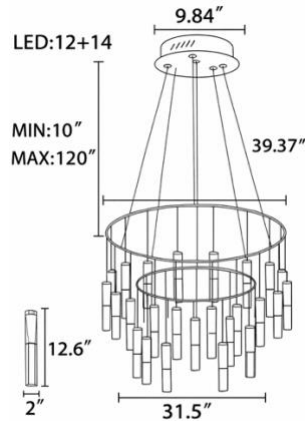

FEATURES

- 5-year limited warranty.
- Ships assembled.
- 360 Direct / Indirect.
- Diameter 2" , Length 12.6". Custom sizes and Length are available.
- Fixture lumens per watt ratio 60 LPW.

SPECIFICATIONS

Customized designs and crosses are available

MODEL INFORMATION:

Example: SB-R-301A8W27A

| Series Model | Wattage/Size | "E" Kelvin temp options | "W" Controls | "Z" Metal Finishes | "X" Cable Length |
|--|---|-------------------------|--------------------------------------|--------------------|--|
|  SB-R301A | *SB-R-301A8W Ø2" x L12.6" 1 Light | *27=2700K | *Blank=0-10V (Default) | *B=Black Jack | *Blank=Please use the dimension drawings on pages 5 and 6 as the reference. (Default) |
|  SB-R301B | SB-R-301B8W Ø2" x L12.6" 1 Light | 30=3000K | | | 5'=5 foot 60" |
|  SB-R3030A | SB-R3030A112W Ø2" x L 12.6" 14 Light | 35=3500K | L=ELV/Triac dimming W=Gloss White | 20'=20 foot 240" | |
| | SB-R3030A160W Ø2" x L12.6" 20 Light | | | | |
| | SB-R3030A208W Ø2" x L12.6" 26 Light | 40=4000K | | | |
| | SB-R3030A240W Ø2" x L 12.6" 30 Light | | | | |
|  SB-R3034B | SB-R3034B208W Ø2" x L12.6" 26 Light | 50=5000K | 25'=25 foot 300" | | |
| | SB-R3034B336W Ø2" x L12.6" 42 Light | | | | |

DIMENSIONS & WEIGHTS:

SB-R-301A8W

SB-R-301B8W

DIMENSIONS & WEIGHTS:

SB-R3030A

30 lbs

42 lbs

54 lbs

65 lbs

SB-R-3034B

70 lbs

110 lbs