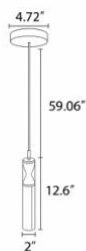

FEATURES

- 5-year limited warranty.
- Ships assembled.
- 360 Direct / Indirect.
- Diameter 2" , Length 12.6". Custom sizes and Length are available.
- Fixture lumens per watt ratio 60 LPW.

SPECIFICATIONS

Customized designs and crosses are available

MODEL INFORMATION:

Example: SB-R-301A8W27A

| Series Model | Wattage/Size | "E" Kelvin temp options | "W" Controls | "Z" Metal Finishes | "X" Cable Length |
|--|---|-------------------------|--------------------------------------|--------------------|--|
|  SB-R301A | *SB-R-301A8W Ø2" x L12.6" 1 Light | *27=2700K | *Blank=0-10V (Default) | *B=Black Jack | *Blank=Please use the dimension drawings on pages 5 and 6 as the reference. (Default) |
|  SB-R301B | SB-R-301B8W Ø2" x L12.6" 1 Light | 30=3000K | | | 5'=5 foot 60" |
|  SB-R3030A | SB-R3030A112W Ø2" x L 12.6" 14 Light | 35=3500K | L=ELV/Triac dimming W=Gloss White | 20'=20 foot 240" | |
| | SB-R3030A160W Ø2" x L12.6" 20 Light | | | | |
| | SB-R3030A208W Ø2" x L12.6" 26 Light | 40=4000K | | | |
| | SB-R3030A240W Ø2" x L 12.6" 30 Light | | | | |
|  SB-R3034B | SB-R3034B208W Ø2" x L12.6" 26 Light | 50=5000K | 25'=25 foot 300" | | |
| | SB-R3034B336W Ø2" x L12.6" 42 Light | | | | |

DIMENSIONS & WEIGHTS:

SB-R-301A8W

SB-R-301B8W

DIMENSIONS & WEIGHTS:

SB-R3030A

30 lbs

42 lbs

54 lbs

65 lbs

SB-R-3034B

70 lbs

110 lbs