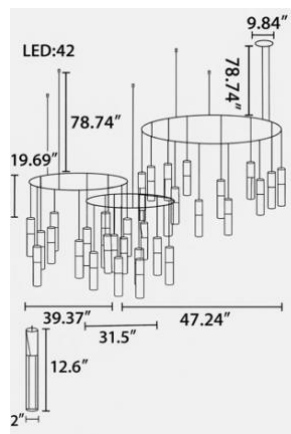

FEATURES

- 5-year limited warranty.
- Ships assembled.
- 360 Direct / Indirect.
- Diameter 2" , Length 12.6". Custom sizes and Length are available.
- Fixture lumens per watt ratio 60 LPW.

SPECIFICATIONS

DIMENSIONS & WEIGHTS:

SB-R-301A8W

SB-R-301B8W

DIMENSIONS & WEIGHTS:

SB-R3030A

30 lbs

42 lbs

54 lbs

65 lbs

SB-R-3034B

70 lbs

110 lbs