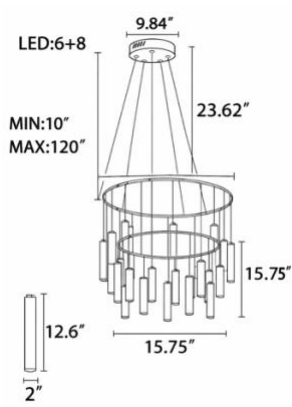

FEATURES

- 5-year limited warranty.
- Ships assembled.
- 360 Direct / Indirect.
- Diameter 2" , Length 12.6". Custom sizes and Length are available.
- Fixture lumens per watt ratio 60 LPW.

SPECIFICATIONS

DIMENSIONS & WEIGHTS:

SB-R-301A8W

SB-R-301B8W

DIMENSIONS & WEIGHTS:

SB-R3030A

30 lbs

42 lbs

54 lbs

65 lbs

SB-R-3034B

70 lbs

110 lbs