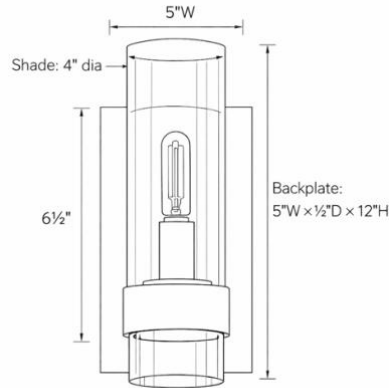

MODEL INFORMATION: Bulb base

Example: SB-YG-101AA

Products Picture	Product Model Number / Size / LED Bulb Count / Wattage	"B" Finishes
 <p>SB-YG-101A</p>	<p>*SB-YG-101A</p> <p>Overall: 4½" W x 5" D x 12" H</p> <p>Shade: 4" dia.</p> <p>Backplate: 4½" W x ½" D x 8" H</p> <p>Lamp: 1 x E12 candelabra bulb, 40W max</p>	<p>*A=Brass</p> 
 <p>SB-YG-101B</p>	<p>SB-YG-101B</p> <p>Overall: 5" W x 6½" D x 18" H</p> <p>Shade: 4" dia.</p> <p>Backplate: 5" W x ½" D x 12" H</p> <p>Lamp: 1 x E12 candelabra bulb, 40W max</p>	<p>B=Black</p> 
 <p>SB-YG-102A</p>	<p>SB-YG-102A</p> <p>Overall: 10½" W x 5" D x 12" H</p> <p>Shade: 2½" dia.</p> <p>Backplate: 10½" W x ½" D x 8" H</p> <p>Lamp: 2 x E12 candelabra bulb, 80W max</p>	
 <p>SB-YG-201A</p>	<p>SB-YG-201A</p> <p>Overall: 8" W x 9" D x 11¼" H</p> <p>Shade: 8" dia. 7¼" H</p> <p>Backplate: 4½" dia., ½" D</p> <p>Lamp: 1 x E26 bulb, 40W max</p>	<p>N=Polished Nickel</p> 
 <p>SB-YG-202A</p>	<p>SB-YG-202A</p> <p>Overall: 17¼" W x 9" D x 11¼" H</p> <p>Shade: 8" dia., 7¼" H</p> <p>Backplate: 4½" dia., ½" D</p> <p>Lamp: 2 x E26 bulb, 80W max</p>	

DIMENSIONS & WEIGHTS:

SB-YG-101A

Overall: 4 1/2"W x 5"D x 12"H

SB-YG-101B

Overall: 5"W x 6 1/2" x 18"H

SB-YG-102A

Overall: 10 1/2"W x 5"D x 12"H

SB-YG-201A

Overall: 8" W x 9" D x 11 1/4" H
Shade: 8" diam., 7 1/4" H
Backplate: 4 1/2" diam., 1/2" D

SB-YG-202A

Overall: 17 1/2" W x 9" D x 11 1/4" H
Shade: 8" diam., 7 1/4" H
Backplate: 4 1/2" diam., 1/4" D

Discover beyond our standard hues with over 6,500 [finishes and colors](#) available for your luminaire, including precise color matching, NFL team colors, and custom RAL finishes. Elevate your design with metallic, sparkle, or transparent textures for a touch of individuality. Explore our most popular selections below and contact our factory for personalized quotes.