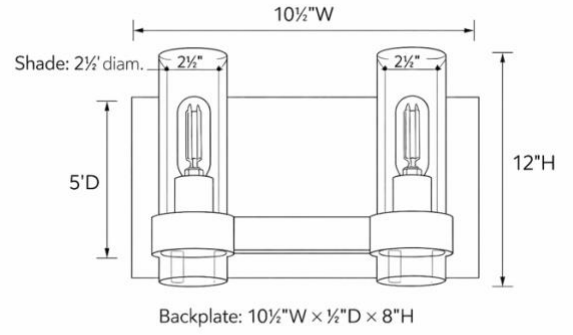

MODEL INFORMATION: Bulb base

Example: SB-YG-101AA

Products Picture	Product Model Number / Size / LED Bulb Count / Wattage	"B" Finishes
 <p>SB-YG-101A</p>	<p>*SB-YG-101A</p> <p>Overall: 4½" W x 5" D x 12" H</p> <p>Shade: 4" dia.</p> <p>Backplate: 4½" W x ½" D x 8" H</p> <p>Lamp: 1 x E12 candelabra bulb, 40W max</p>	<p>*A=Brass</p> 
 <p>SB-YG-101B</p>	<p>SB-YG-101B</p> <p>Overall: 5" W x 6½" D x 18" H</p> <p>Shade: 4" dia.</p> <p>Backplate: 5" W x ½" D x 12" H</p> <p>Lamp: 1 x E12 candelabra bulb, 40W max</p>	<p>B=Black</p> 
 <p>SB-YG-102A</p>	<p>SB-YG-102A</p> <p>Overall: 10½" W x 5" D x 12" H</p> <p>Shade: 2½" dia.</p> <p>Backplate: 10½" W x ½" D x 8" H</p> <p>Lamp: 2 x E12 candelabra bulb, 80W max</p>	
 <p>SB-YG-201A</p>	<p>SB-YG-201A</p> <p>Overall: 8" W x 9" D x 11¼" H</p> <p>Shade: 8" dia. 7¼" H</p> <p>Backplate: 4½" dia., ½" D</p> <p>Lamp: 1 x E26 bulb, 40W max</p>	<p>N=Polished Nickel</p> 
 <p>SB-YG-202A</p>	<p>SB-YG-202A</p> <p>Overall: 17¼" W x 9" D x 11¼" H</p> <p>Shade: 8" dia., 7¼" H</p> <p>Backplate: 4½" dia., ½" D</p> <p>Lamp: 2 x E26 bulb, 80W max</p>	

DIMENSIONS & WEIGHTS:

SB-YG-101A

Overall: 4 1/2"W x 5"D x 12"H

SB-YG-101B

Overall: 5"W x 6 1/2" x 18"H

SB-YG-102A

Overall: 10 1/2"W x 5"D x 12"H

SB-YG-201A

Overall: 8" W x 9" D x 11 1/4" H
Shade: 8" diam., 7 1/4" H
Backplate: 4 1/2" diam., 1/2" D

SB-YG-202A

Overall: 17 1/2" W x 9" D x 11 1/4" H
Shade: 8" diam., 7 1/4" H
Backplate: 4 1/2" diam., 1/4" D

Discover beyond our standard hues with over 6,500 [finishes and colors](#) available for your luminaire, including precise color matching, NFL team colors, and custom RAL finishes. Elevate your design with metallic, sparkle, or transparent textures for a touch of individuality. Explore our most popular selections below and contact our factory for personalized quotes.