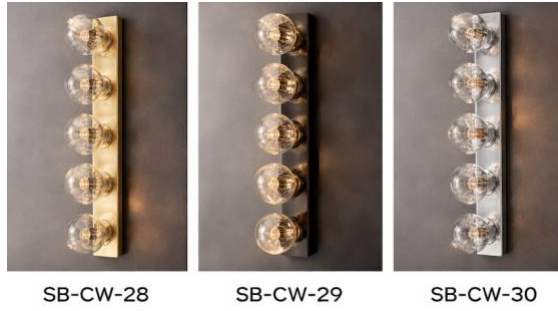

More Indoor Wall Sconce options, send us specification and images for customization and cross.