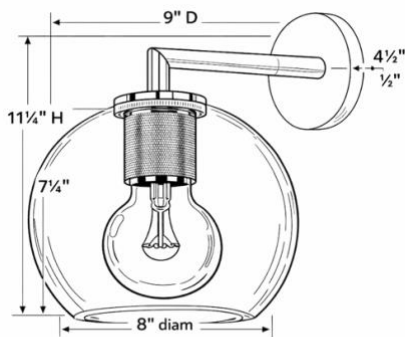

MODEL INFORMATION: Bulb base

Example: SB-YG-101AA

Products Picture	Product Model Number / Size / LED Bulb Count / Wattage	"B" Finishes
 <p>SB-YG-101A</p>	<p>*SB-YG-101A</p> <p>Overall: 4½" W x 5" D x 12" H</p> <p>Shade: 4" dia.</p> <p>Backplate: 4½" W x ½" D x 8" H</p> <p>Lamp: 1 x E12 candelabra bulb, 40W max</p>	<p>*A=Brass</p> 
 <p>SB-YG-101B</p>	<p>SB-YG-101B</p> <p>Overall: 5" W x 6½" D x 18" H</p> <p>Shade: 4" dia.</p> <p>Backplate: 5" W x ½" D x 12" H</p> <p>Lamp: 1 x E12 candelabra bulb, 40W max</p>	<p>B=Black</p> 
 <p>SB-YG-102A</p>	<p>SB-YG-102A</p> <p>Overall: 10½" W x 5" D x 12" H</p> <p>Shade: 2½" dia.</p> <p>Backplate: 10½" W x ½" D x 8" H</p> <p>Lamp: 2 x E12 candelabra bulb, 80W max</p>	
 <p>SB-YG-201A</p>	<p>SB-YG-201A</p> <p>Overall: 8" W x 9" D x 11¼" H</p> <p>Shade: 8" dia. 7¼" H</p> <p>Backplate: 4½" dia., ½" D</p> <p>Lamp: 1 x E26 bulb, 40W max</p>	<p>N=Polished Nickel</p> 
 <p>SB-YG-202A</p>	<p>SB-YG-202A</p> <p>Overall: 17¼" W x 9" D x 11¼" H</p> <p>Shade: 8" dia., 7¼" H</p> <p>Backplate: 4½" dia., ½" D</p> <p>Lamp: 2 x E26 bulb, 80W max</p>	

DIMENSIONS & WEIGHTS:

SB-YG-101A

Overall: 4 1/2"W x 5"D x 12"H

SB-YG-101B

Overall: 5"W x 6 1/2" x 18"H

SB-YG-102A

Overall: 10 1/2"W x 5"D x 12"H

SB-YG-201A

Overall: 8" W x 9" D x 11 1/4" H
Shade: 8" diam., 7 1/4" H
Backplate: 4 1/2" diam., 1/2" D

SB-YG-202A

Overall: 17 1/2" W x 9" D x 11 1/4" H
Shade: 8" diam., 7 1/4" H
Backplate: 4 1/2" diam., 1/4" D

Discover beyond our standard hues with over 6,500 [finishes and colors](#) available for your luminaire, including precise color matching, NFL team colors, and custom RAL finishes. Elevate your design with metallic, sparkle, or transparent textures for a touch of individuality. Explore our most popular selections below and contact our factory for personalized quotes.