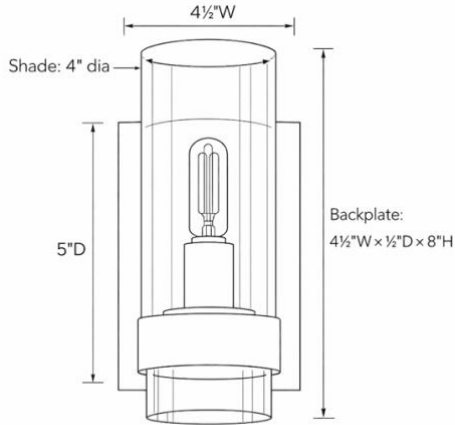

MODEL INFORMATION: Bulb base

Example: SB-YG-101AA

Products Picture	Product Model Number / Size / LED Bulb Count / Wattage	"B" Finishes
 <p>SB-YG-101A</p>	<p>*SB-YG-101A</p> <p>Overall: 4½" W x 5" D x 12" H</p> <p>Shade: 4" dia.</p> <p>Backplate: 4½" W x ½" D x 8" H</p> <p>Lamp: 1 x E12 candelabra bulb, 40W max</p>	<p>*A=Brass</p> 
 <p>SB-YG-101B</p>	<p>SB-YG-101B</p> <p>Overall: 5" W x 6½" D x 18" H</p> <p>Shade: 4" dia.</p> <p>Backplate: 5" W x ½" D x 12" H</p> <p>Lamp: 1 x E12 candelabra bulb, 40W max</p>	<p>B=Black</p> 
 <p>SB-YG-102A</p>	<p>SB-YG-102A</p> <p>Overall: 10½" W x 5" D x 12" H</p> <p>Shade: 2½" dia.</p> <p>Backplate: 10½" W x ½" D x 8" H</p> <p>Lamp: 2 x E12 candelabra bulb, 80W max</p>	
 <p>SB-YG-201A</p>	<p>SB-YG-201A</p> <p>Overall: 8" W x 9" D x 11¼" H</p> <p>Shade: 8" dia. 7¼" H</p> <p>Backplate: 4½" dia., ½" D</p> <p>Lamp: 1 x E26 bulb, 40W max</p>	<p>N=Polished Nickel</p> 
 <p>SB-YG-202A</p>	<p>SB-YG-202A</p> <p>Overall: 17¼" W x 9" D x 11¼" H</p> <p>Shade: 8" dia., 7¼" H</p> <p>Backplate: 4½" dia., ½" D</p> <p>Lamp: 2 x E26 bulb, 80W max</p>	

DIMENSIONS & WEIGHTS:

SB-YG-101A

Overall: 4 1/2"W x 5"D x 12"H

SB-YG-101B

Overall: 5"W x 6 1/2" x 18"H

SB-YG-102A

Overall: 10 1/2"W x 5"D x 12"H

SB-YG-201A

Overall: 8" W x 9" D x 11 1/4" H
Shade: 8" diam., 7 1/4" H
Backplate: 4 1/2" diam., 1/2" D

SB-YG-202A

Overall: 17 1/2" W x 9" D x 11 1/4" H
Shade: 8" diam., 7 1/4" H
Backplate: 4 1/2" diam., 1/4" D

Discover beyond our standard hues with over 6,500 [finishes and colors](#) available for your luminaire, including precise color matching, NFL team colors, and custom RAL finishes. Elevate your design with metallic, sparkle, or transparent textures for a touch of individuality. Explore our most popular selections below and contact our factory for personalized quotes.