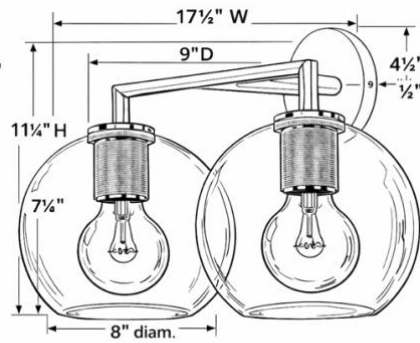

MODEL INFORMATION: Bulb base

Example: SB-YG-101AA

Products Picture	Product Model Number / Size / LED Bulb Count / Wattage	"B" Finishes
 <p>SB-YG-101A</p>	<p>*SB-YG-101A</p> <p>Overall: 4½" W x 5" D x 12" H</p> <p>Shade: 4" dia.</p> <p>Backplate: 4½" W x ½" D x 8" H</p> <p>Lamp: 1 x E12 candelabra bulb, 40W max</p>	<p>*A=Brass</p> 
 <p>SB-YG-101B</p>	<p>SB-YG-101B</p> <p>Overall: 5" W x 6½" D x 18" H</p> <p>Shade: 4" dia.</p> <p>Backplate: 5" W x ½" D x 12" H</p> <p>Lamp: 1 x E12 candelabra bulb, 40W max</p>	<p>B=Black</p> 
 <p>SB-YG-102A</p>	<p>SB-YG-102A</p> <p>Overall: 10½" W x 5" D x 12" H</p> <p>Shade: 2½" dia.</p> <p>Backplate: 10½" W x ½" D x 8" H</p> <p>Lamp: 2 x E12 candelabra bulb, 80W max</p>	
 <p>SB-YG-201A</p>	<p>SB-YG-201A</p> <p>Overall: 8" W x 9" D x 11¼" H</p> <p>Shade: 8" dia. 7¼" H</p> <p>Backplate: 4½" dia., ½" D</p> <p>Lamp: 1 x E26 bulb, 40W max</p>	<p>N=Polished Nickel</p> 
 <p>SB-YG-202A</p>	<p>SB-YG-202A</p> <p>Overall: 17¼" W x 9" D x 11¼" H</p> <p>Shade: 8" dia., 7¼" H</p> <p>Backplate: 4½" dia., ½" D</p> <p>Lamp: 2 x E26 bulb, 80W max</p>	

DIMENSIONS & WEIGHTS:

SB-YG-101A

Overall: 4 1/2"W x 5"D x 12"H

SB-YG-101B

Overall: 5"W x 6 1/2" x 18"H

SB-YG-102A

Overall: 10 1/2"W x 5"D x 12"H

SB-YG-201A

Overall: 8" W x 9" D x 11 1/4" H
Shade: 8" diam., 7 1/4" H
Backplate: 4 1/2" diam., 1/2" D

SB-YG-202A

Overall: 17 1/2" W x 9" D x 11 1/4" H
Shade: 8" diam., 7 1/4" H
Backplate: 4 1/2" diam., 1/4" D

Discover beyond our standard hues with over 6,500 [finishes and colors](#) available for your luminaire, including precise color matching, NFL team colors, and custom RAL finishes. Elevate your design with metallic, sparkle, or transparent textures for a touch of individuality. Explore our most popular selections below and contact our factory for personalized quotes.