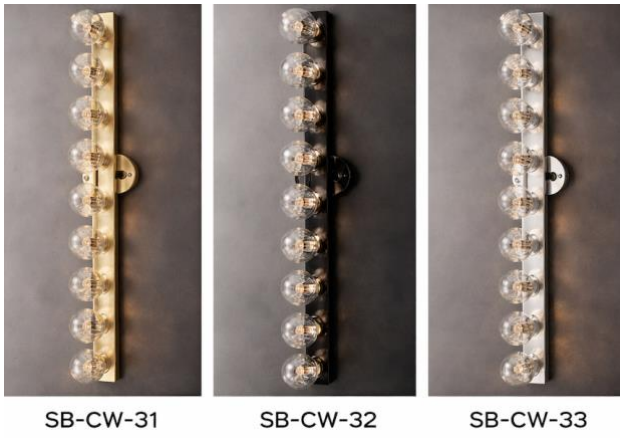

More Indoor Wall Sconce options, send us specification and images for customization and cross.