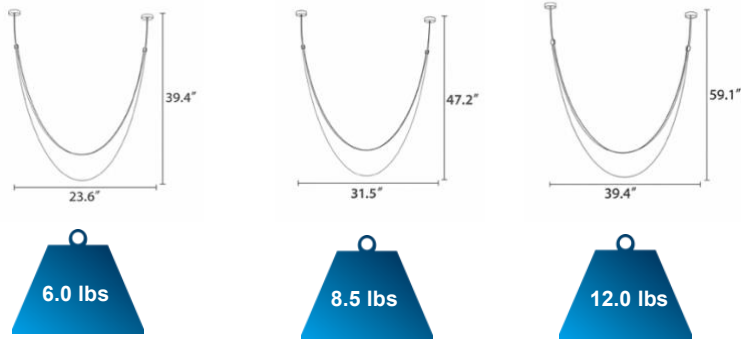

DIMENSIONS & WEIGHTS: Canopy Size for ZigBee & DMX: 15.75" x 2.76"

SB-LL-101A

SB-LL-102A

SB-LL-103A