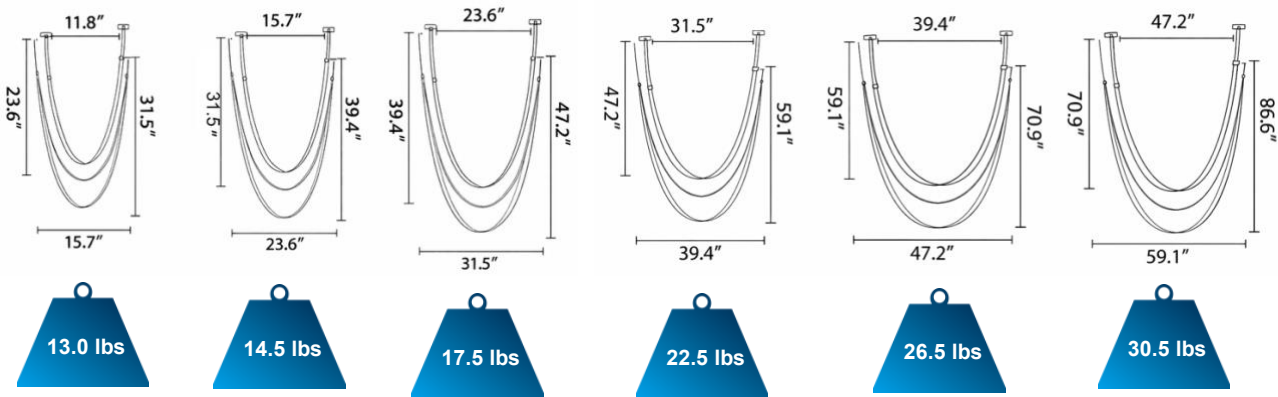

DIMENSIONS & WEIGHTS: Canopy Size for ZigBee & DMX: 15.75" x 2.76"

SB-LL-101A

SB-LL-102A

SB-LL-103A