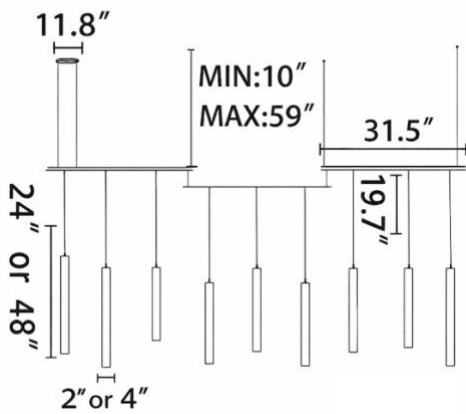

DIMENSIONS & WEIGHTS:

The quantity of lights, fixture sizes, canopy sizes, and ring sizes can be adjusted. Different mounting options and different light styles are also available.

SB-AP-609A 9 Lights