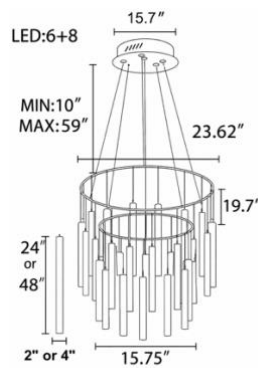

FEATURES

- 5-year limited warranty.
- Ships assembled.
- 360 Degree Illumination.
- Acrylic Diameter 2", 4", Length 24", 48". Custom sizes and Length are available.
- Fixture lumens per watt ratio 100 LPW.

DIMENSIONS & WEIGHTS:

The quantity of lights, fixture sizes, canopy sizes, and ring sizes can be adjusted. Different mounting options and different light styles are also available.

SB-AP-201A 1Light

SB-AP-204A 4 Lights

SB-AP-207A 7 Lights

SB-AP-211A 11 Lights

SB-AP-306A 6 Lights

SB-AP-708A 8 Lights

SB-AP-814A 14 Lights

SB-AP-934A 26 Lights

DIMENSIONS & WEIGHTS:

The quantity of lights, fixture sizes, canopy sizes, and ring sizes can be adjusted. Different mounting options and different light styles are also available.