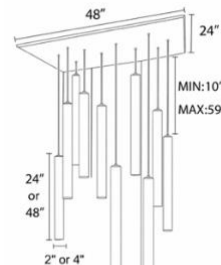

MODEL INFORMATION:

Example: SB-AP-516A320WSB

Series Model	Size/ Wattage/Lumen	"E" Kelvin temp options	"W" Controls	"Z" Metal Finishes	"X" Cable Length				
 <p>SB-AP-516A</p>	SB-AP-516A320W Ø2" × 24" L 16 Light 320W 32000 lm	*S=3000K/3500K/4000K Color Select by internal CCT Color Selector, 4000K factory color default set, CRI 90	*Blank=0-10V (Default)	*B=Black Jack	*Blank=10 foot 120" (Default)				
	SB-AP-516A320WB Ø4" × 24" L 16 Light 320W 32000 lm				5'=5 foot 60"				
	SB-AP-516A540W Ø2" × 48" L 16 Light 540W 54000 lm				15'=15 foot 180"				
	SB-AP-516A540WB Ø4" × 48" L 16 Light 540W 54000 lm								
 <p>SB-AP-814A</p>	SB-AP-814A280W Ø2" × 24" L 14 Light 280W 28000 lm				A=2700K/3500K/4000K Color Select by internal CCT color Selector, 4000K factory color default set. CRI 90	L=ELV/Triac Dimming	S=Platinum Silver W=Gloss White	20'=20 foot 240"	
	SB-AP-814A280WA Ø4" × 24" L 14 Light 280W 28000 lm							25'=25 foot 300"	
	SB-AP-814A540WA Ø2" × 48" L 14 Light 540W 54000 lm								30'=30 foot 360"
	SB-AP-814A540WB Ø4" × 48" L 14 Light 540W 54000 lm								
 <p>SB-AP-926A</p>	SB-AP-926A520W Ø2" × 24" L 26 Light 520W 52000 lm								
	SB-AP-926A520WB Ø4" × 24" L 26 Light 520W 52000 lm								
	SB-AP-926A1040W Ø2" × 48" L 26 Light 1040W 104000 lm								
	SB-AP-926A1040WB Ø4" × 48" L 26 Light 1040W 104000 lm								

DIMENSIONS & WEIGHTS:

The quantity of lights, fixture sizes, canopy sizes, and ring sizes can be adjusted. Different mounting options and different light styles are also available.

SB-AP-201A 1Light

SB-AP-204A 4 Lights

SB-AP-207A 7 Lights

SB-AP-211A 11 Lights

SB-AP-306A 6 Lights

SB-AP-708A 8 Lights

SB-AP-814A 14 Lights

SB-AP-934A 26 Lights

DIMENSIONS & WEIGHTS:

The quantity of lights, fixture sizes, canopy sizes, and ring sizes can be adjusted. Different mounting options and different light styles are also available.