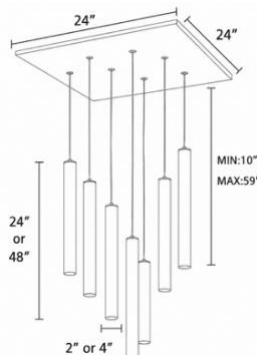

FEATURES

- 5-year limited warranty.
- Ships assembled.
- 360 Degree Illumination.
- Acrylic Diameter 2", 4", Length 24", 48". Custom sizes and Length are available.
- Fixture lumens per watt ratio 100 LPW.

DIMENSIONS & WEIGHTS:

The quantity of lights, fixture sizes, canopy sizes, and ring sizes can be adjusted. Different mounting options and different light styles are also available.

SB-AP-201A 1Light

SB-AP-204A 4 Lights

SB-AP-207A 7 Lights

SB-AP-211A 11 Lights

SB-AP-306A 6 Lights

SB-AP-708A 8 Lights

SB-AP-814A 14 Lights

SB-AP-934A 26 Lights

DIMENSIONS & WEIGHTS:

The quantity of lights, fixture sizes, canopy sizes, and ring sizes can be adjusted. Different mounting options and different light styles are also available.