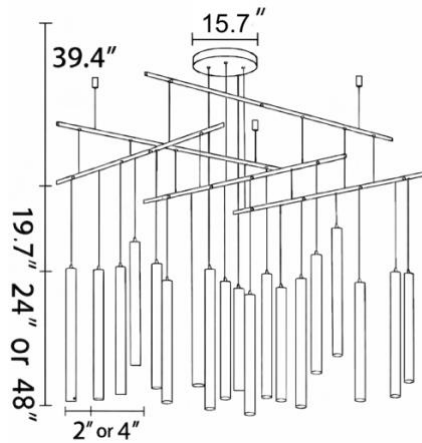

FEATURES

- 5-year limited warranty.
- Ships assembled.
- 360 Degree Illumination.
- Acrylic Diameter 2", 4", Length 24", 48". Custom sizes and Length are available.
- Fixture lumens per watt ratio 100 LPW.

DIMENSIONS & WEIGHTS:

The quantity of lights, fixture sizes, canopy sizes, and ring sizes can be adjusted. Different mounting options and different light styles are also available.

SB-AP-201A 1Light

SB-AP-204A 4 Lights

SB-AP-207A 7 Lights

SB-AP-211A 11 Lights

SB-AP-306A 6 Lights

SB-AP-708A 8 Lights

SB-AP-814A 14 Lights

SB-AP-934A 26 Lights

DIMENSIONS & WEIGHTS:

The quantity of lights, fixture sizes, canopy sizes, and ring sizes can be adjusted. Different mounting options and different light styles are also available.

SB-AP-609A 9 Lights

SB-AP-516A 16 Lights

SB-AP-415A 15 Lights