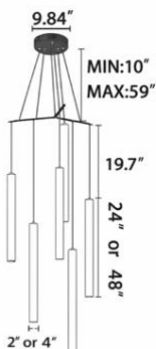

FEATURES

- 5-year limited warranty.
- Ships assembled.
- 360 Degree Illumination.
- Acrylic Diameter 2", 4", Length 24", 48". Custom sizes and Length are available.
- Fixture lumens per watt ratio 100 LPW.

DIMENSIONS & WEIGHTS:

The quantity of lights, fixture sizes, canopy sizes, and ring sizes can be adjusted. Different mounting options and different light styles are also available.

SB-AP-201A 1Light

SB-AP-204A 4 Lights

SB-AP-207A 7 Lights

SB-AP-211A 11 Lights

SB-AP-306A 6 Lights

SB-AP-708A 8 Lights

SB-AP-814A 14 Lights

SB-AP-934A 26 Lights

DIMENSIONS & WEIGHTS:

The quantity of lights, fixture sizes, canopy sizes, and ring sizes can be adjusted. Different mounting options and different light styles are also available.