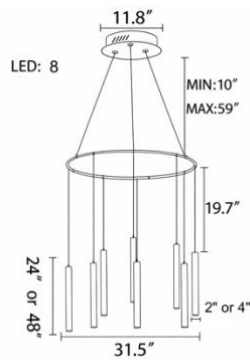

FEATURES

- 5-year limited warranty.
- Ships assembled.
- 360 Degree Illumination.
- Acrylic Diameter 2", 4", Length 24", 48". Custom sizes and Length are available.
- Fixture lumens per watt ratio 100 LPW.

DIMENSIONS & WEIGHTS:

The quantity of lights, fixture sizes, canopy sizes, and ring sizes can be adjusted. Different mounting options and different light styles are also available.

SB-AP-201A 1Light

SB-AP-204A 4 Lights

SB-AP-207A 7 Lights

SB-AP-211A 11 Lights

SB-AP-306A 6 Lights

SB-AP-708A 8 Lights

SB-AP-814A 14 Lights

SB-AP-934A 26 Lights

DIMENSIONS & WEIGHTS:

The quantity of lights, fixture sizes, canopy sizes, and ring sizes can be adjusted. Different mounting options and different light styles are also available.