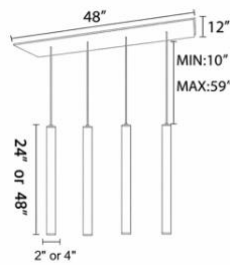

EMERGENCY BATTERY OPTIONS

[SEE SPEC](#)

PICTURE	MODEL NUMBER	DESCRIPTION
	SB-EBP/5W/B	Factory installed Remote Emergency Battery Pack 5W 90 minutes
	SB-EBP/10.7W/B	Factory installed Remote Emergency Battery Pack 10.7W 90 minutes
	SB-EBP/17W/B	Factory installed Remote Emergency Battery Pack 17W 90 minutes

DIMENSIONS & WEIGHTS:

The quantity of lights, fixture sizes, canopy sizes, and ring sizes can be adjusted. Different mounting options and different light styles are also available.

SB-AP-201A 1Light

SB-AP-204A 4 Lights

SB-AP-207A 7 Lights

SB-AP-211A 11 Lights

SB-AP-306A 6 Lights

SB-AP-708A 8 Lights

SB-AP-814A 14 Lights

SB-AP-934A 26 Lights

DIMENSIONS & WEIGHTS:

The quantity of lights, fixture sizes, canopy sizes, and ring sizes can be adjusted. Different mounting options and different light styles are also available.