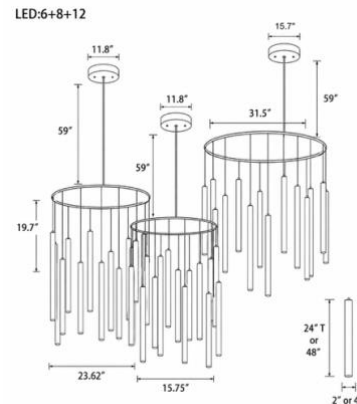

MODEL INFORMATION:

Example: SB-AP-516A320WSB

Series Model	Size/ Wattage/Lumen	"E" Kelvin temp options	"W" Controls	"Z" Metal Finishes	"X" Cable Length				
 <p>SB-AP-516A</p>	SB-AP-516A320W Ø2" × 24" L 16 Light 320W 32000 lm	*S=3000K/3500K/4000K Color Select by internal CCT Color Selector, 4000K factory color default set, CRI 90	*Blank=0-10V (Default)	*B=Black Jack	*Blank=10 foot 120" (Default)				
	SB-AP-516A320WB Ø4" × 24" L 16 Light 320W 32000 lm				5'=5 foot 60"				
	SB-AP-516A540W Ø2" × 48" L 16 Light 540W 54000 lm				15'=15 foot 180"				
	SB-AP-516A540WB Ø4" × 48" L 16 Light 540W 54000 lm								
 <p>SB-AP-814A</p>	SB-AP-814A280W Ø2" × 24" L 14 Light 280W 28000 lm				A=2700K/3500K/4000K Color Select by internal CCT color Selector, 4000K factory color default set. CRI 90	L=ELV/Triac Dimming	S=Platinum Silver W=Gloss White	20'=20 foot 240"	
	SB-AP-814A280WA Ø4" × 24" L 14 Light 280W 28000 lm							25'=25 foot 300"	
	SB-AP-814A540WA Ø2" × 48" L 14 Light 540W 54000 lm								30'=30 foot 360"
	SB-AP-814A540WB Ø4" × 48" L 14 Light 540W 54000 lm								
 <p>SB-AP-926A</p>	SB-AP-926A520W Ø2" × 24" L 26 Light 520W 52000 lm								
	SB-AP-926A520WB Ø4" × 24" L 26 Light 520W 52000 lm								
	SB-AP-926A1040W Ø2" × 48" L 26 Light 1040W 104000 lm								
	SB-AP-926A1040WB Ø4" × 48" L 26 Light 1040W 104000 lm								

DIMENSIONS & WEIGHTS:

The quantity of lights, fixture sizes, canopy sizes, and ring sizes can be adjusted. Different mounting options and different light styles are also available.

SB-AP-201A 1Light

SB-AP-204A 4 Lights

SB-AP-207A 7 Lights

SB-AP-211A 11 Lights

SB-AP-306A 6 Lights

SB-AP-708A 8 Lights

SB-AP-814A 14 Lights

SB-AP-934A 26 Lights

DIMENSIONS & WEIGHTS:

The quantity of lights, fixture sizes, canopy sizes, and ring sizes can be adjusted. Different mounting options and different light styles are also available.