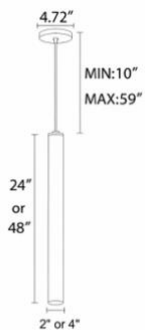

FEATURES

- 5-year limited warranty.
- Ships assembled.
- 360 Degree Illumination.
- Acrylic Diameter 2", 4", Length 24", 48". Custom sizes and Length are available.
- Fixture lumens per watt ratio 100 LPW.

EMERGENCY BATTERY OPTIONS

[SEE SPEC](#)

PICTURE	MODEL NUMBER	DESCRIPTION
	SB-EBP/5W/B	Factory installed Remote Emergency Battery Pack 5W 90 minutes
	SB-EBP/10.7W/B	Factory installed Remote Emergency Battery Pack 10.7W 90 minutes
	SB-EBP/17W/B	Factory installed Remote Emergency Battery Pack 17W 90 minutes

DIMENSIONS & WEIGHTS:

The quantity of lights, fixture sizes, canopy sizes, and ring sizes can be adjusted. Different mounting options and different light styles are also available.

SB-AP-201A 1Light

SB-AP-204A 4 Lights

SB-AP-207A 7 Lights

SB-AP-211A 11 Lights

SB-AP-306A 6 Lights

SB-AP-708A 8 Lights

SB-AP-814A 14 Lights

SB-AP-934A 26 Lights

DIMENSIONS & WEIGHTS:

The quantity of lights, fixture sizes, canopy sizes, and ring sizes can be adjusted. Different mounting options and different light styles are also available.