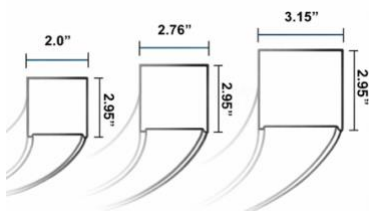

Big Sky

PRODUCT DESCRIPTION

Introducing Big Sky Mounted fixture: this circular lighting with circular shade, excellent finished color, compact design, unique connect system make it very easy for customers to install. Size from 2' to 23'.

FEATURES

- 5-year limited warranty.
- Illumination direct.
- Size from 2' up to 23', custom diameters and sizes available.
- 47W-560W per ring.
- Extruded & Welded Aluminum.
- Diffused acrylic lens.
- 3 standard finishes at no extra charge. Two-tone & custom finishes available.
- Lighting Beam Angle: 106°
- Fixture delivered lumens per watt ratio up to 100 LPW
- Power cables come standard in a transparent sheathing to match steel aircraft suspension cables. Please contact customer support if custom cables are required for your application.

SMART MALE AND FEMALE CONNECTON SYSEM FOR SECTIONS

PROFILE LINE DRAWING

Ø2.0" Standard; Ø2.76" and Ø3.15" Optional

Canopy Size: 9.84 x 2.76 in

Remote driver size: 10.83 x 3.78 in

SB-T01A Canopy Mount

SB-T01B Canopy Remote