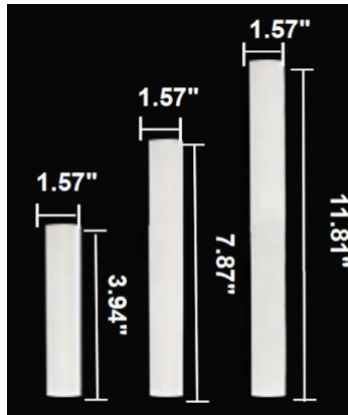

Acrylic Lens Sizes