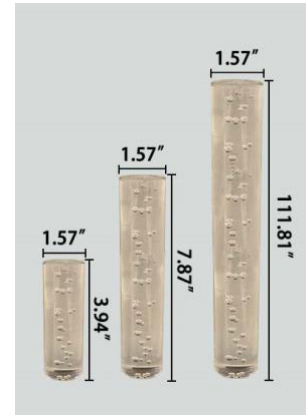

FEATURES

- 5-year limited warranty.
- Ships assembled.
- Direct Illumination.
- Aluminum housing Diameter 1.57" (standard) and 1.26" available. Length 3.94", 7.87", 11.81", 15.75", 19.69" and 23.62" (standard) . Custom sizes are available.
- Flat Lens, Acrylic lens and acrylic bubble lens length 3.94", 7.87" and 11.81", Custom sizes are available.
- Fixture lumens per watt ratio 60 LPW.

MODEL INFORMATION:

Example: SB-R107A35WSA

Wattage/Size	"E" Kelvin temp options	"A" Controls	"Z" Metal Finishes	"Y" Cable finishes	"X" Cable Length
*SB-R107A35W 11.81" Body + 11.81" Acrylic Lens x 3 11.81" Body + 3.94" Acrylic Lens x 4	*S=3000K/3500K/4000K Color Select by internal CCT Color Selector, 4000K factory color default set, CRI 90	*Blank=0-10V (Default)	*A=Aged Brass	*Blank=Silver (Default)	*Blank=10' foot 120" (Default)
SB-R107B35W 11.81" Body + 11.81" Bubble Acrylic Lens x 3 11.81" Body + 3.94" Bubble Acrylic Lens x 4			B=Black Jack	B=Black	5'=5 foot 60"
SB-R107C35W 11.81" Body + 3.94" Acrylic Lens x 7	A=2700K/3500K/4000K Color Select by internal CCT color Selector, 4000K factory color default set. CRI 90	L=ELV/Triac dimming	S=Platinum Silver	C=Polished copper	15'=15 foot 180"
			W=Gloss White	W=White	20'=20 foot 240"
*SB-R107D35W 11.81" Body + 3.94" Bubble Acrylic Lens x 7			Other color	Other color	25'=25 foot 300"
					30'=30 foot 360"

Please request Specialty pricing for additional Aluminum body sizes and acrylic sizes

Aluminum Body Sizes

Acrylic Lens Sizes

Bubble Acrylic Lens Sizes

STANDARD COLOR FINISHES

Discover beyond our standard hues with over 6,500 [finishes and colors](#) available for your luminaire, including precise color matching, NFL team colors, and custom RAL finishes. Elevate your design with metallic, sparkle, or transparent textures for a touch of individuality. Explore our most popular selections below and contact our factory for personalized quotes.