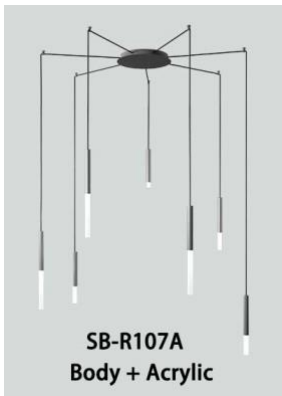

SELVA ARRAY

PRODUCT DESCRIPTION

Each **Selva Array** pendant element is machined from a block of aluminum. It features a direct lighting component and is available with 1 to 35 elements or more. Flat lens, acrylic, and bubble acrylic options are available. Over 6,500 color finishes and suspension cable lengths are offered. Ships fully assembled.

FEATURES

- 5-year limited warranty.
- Ships assembled.
- Direct Illumination.
- Aluminum housing Diameter 1.57" (standard) and 1.26" available. Length 3.94", 7.87", 11.81", 15.75", 19.69" and 23.62" (standard) . Custom sizes are available.
- Flat Lens, Acrylic lens and acrylic bubble lens length 3.94", 7.87" and 11.81", Custom sizes are available.
- Fixture lumens per watt ratio 60 LPW.

SPECIFICATIONS

- 90+ CRI.
- Input: 120-277V, 50/60Hz.
- 0-10V dimming standard, ELV / TRIAC dimming available.
- UL listed, suitable for dry location.
- Gloss White, Black Jack, Platinum Silver and Aged Brass color finish as standard, 6,500 custom colors are available.
- Built in color temperature selectable. Choose from 3000K/3500K/4000K Or 2700K/3500K/4000K. Custom color temperatures, RGB available.

Customized designs and crosses are available