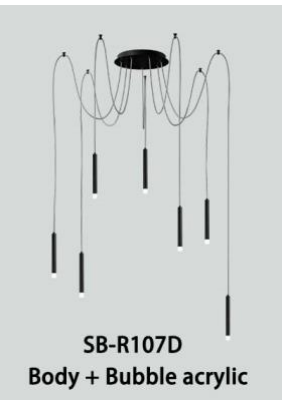

SELVA ARRAY

PRODUCT DESCRIPTION

Each **Selva Array** pendant element is machined from a block of aluminum. It features a direct lighting component and is available with 1 to 35 elements or more. Flat lens, acrylic, and bubble acrylic options are available. Over 6,500 color finishes and suspension cable lengths are offered. Ships fully assembled.

FEATURES

- 5-year limited warranty.
- Ships assembled.
- Direct Illumination.
- Aluminum housing Diameter 1.57" (standard) and 1.26" available. Length 3.94", 7.87", 11.81", 15.75", 19.69" and 23.62" (standard) . Custom sizes are available.
- Flat Lens, Acrylic lens and acrylic bubble lens length 3.94", 7.87" and 11.81", Custom sizes are available.
- Fixture lumens per watt ratio 60 LPW.

SPECIFICATIONS

- 90+ CRI.
- Input: 120-277V, 50/60Hz.
- 0-10V dimming standard, ELV / TRIAC dimming available.
- UL listed, suitable for dry location.
- Gloss White, Black Jack, Platinum Silver and Aged Brass color finish as standard, 6,500 custom colors are available.
- Built in color temperature selectable. Choose from 3000K/3500K/4000K Or 2700K/3500K/4000K. Custom color temperatures, RGB available.

Customized designs and crosses are available