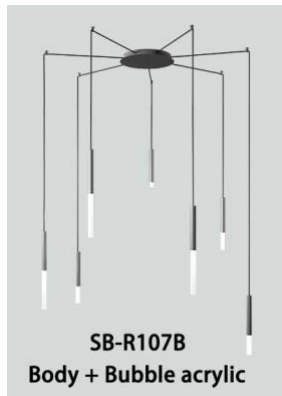

SELVA ARRAY

PRODUCT DESCRIPTION

Each **Selva Array** pendant element is machined from a block of aluminum. It features a direct lighting component and is available with 1 to 35 elements or more. Flat lens, acrylic, and bubble acrylic options are available. Over 6,500 color finishes and suspension cable lengths are offered. Ships fully assembled.

FEATURES

- 5-year limited warranty.
- Ships assembled.
- Direct Illumination.
- Aluminum housing Diameter 1.57" (standard) and 1.26" available. Length 3.94", 7.87", 11.81", 15.75", 19.69" and 23.62" (standard) . Custom sizes are available.
- Flat Lens, Acrylic lens and acrylic bubble lens length 3.94", 7.87" and 11.81", Custom sizes are available.
- Fixture lumens per watt ratio 60 LPW.

SPECIFICATIONS

- 90+ CRI.
- Input: 120-277V, 50/60Hz.
- 0-10V dimming standard, ELV / TRIAC dimming available.
- UL listed, suitable for dry location.
- Gloss White, Black Jack, Platinum Silver and Aged Brass color finish as standard, 6,500 custom colors are available.
- Built in color temperature selectable. Choose from 3000K/3500K/4000K Or 2700K/3500K/4000K. Custom color temperatures, RGB available.

Customized designs and crosses are available