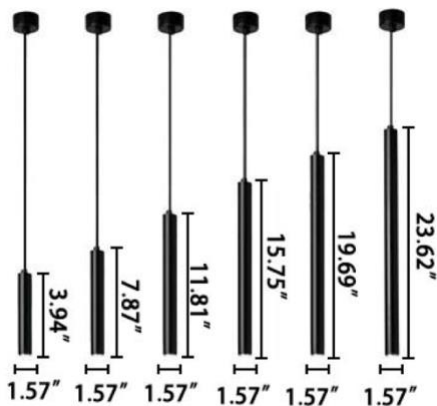

MODEL INFORMATION:

Example: SB-R107A35WSA

Wattage/Size	"E" Kelvin temp options	"A" Controls	"Z" Metal Finishes	"Y" Cable finishes	"X" Cable Length
*SB-R107A35W 11.81" Body + 11.81" Acrylic Lens x 3 11.81" Body + 3.94" Acrylic Lens x 4	*S=3000K/3500K/4000K Color Select by internal CCT Color Selector, 4000K factory color default set, CRI 90	*Blank=0-10V (Default)	*A=Aged Brass	*Blank=Silver (Default)	*Blank=10' foot 120" (Default)
SB-R107B35W 11.81" Body + 11.81" Bubble Acrylic Lens x 3 11.81" Body + 3.94" Bubble Acrylic Lens x 4			B=Black Jack	B=Black	5'=5 foot 60"
SB-R107C35W 11.81" Body + 3.94" Acrylic Lens x 7	A=2700K/3500K/4000K Color Select by internal CCT color Selector, 4000K factory color default set. CRI 90	L=ELV/Triac dimming	S=Platinum Silver	C=Polished copper	15'=15 foot 180"
			W=Gloss White	W=White	20'=20 foot 240"
*SB-R107D35W 11.81" Body + 3.94" Bubble Acrylic Lens x 7			Other color	Other color	25'=25 foot 300"
					30'=30 foot 360"

Please request Specialty pricing for additional Aluminum body sizes and acrylic sizes

Aluminum Body Sizes