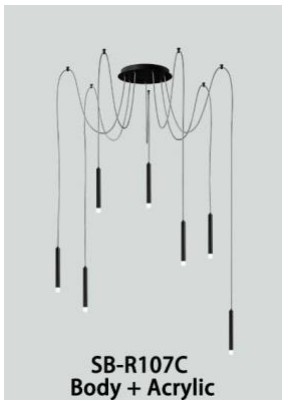

SELVA ARRAY

PRODUCT DESCRIPTION

Each **Selva Array** pendant element is machined from a block of aluminum. It features a direct lighting component and is available with 1 to 35 elements or more. Flat lens, acrylic, and bubble acrylic options are available. Over 6,500 color finishes and suspension cable lengths are offered. Ships fully assembled.

FEATURES

- 5-year limited warranty.
- Ships assembled.
- Direct Illumination.
- Aluminum housing Diameter 1.57" (standard) and 1.26" available. Length 3.94", 7.87", 11.81", 15.75", 19.69" and 23.62" (standard) . Custom sizes are available.
- Flat Lens, Acrylic lens and acrylic bubble lens length 3.94", 7.87" and 11.81", Custom sizes are available.
- Fixture lumens per watt ratio 60 LPW.

SPECIFICATIONS

- 90+ CRI.
- Input: 120-277V, 50/60Hz.
- 0-10V dimming standard, ELV / TRIAC dimming available.
- UL listed, suitable for dry location.
- Gloss White, Black Jack, Platinum Silver and Aged Brass color finish as standard, 6,500 custom colors are available.
- Built in color temperature selectable. Choose from 3000K/3500K/4000K Or 2700K/3500K/4000K. Custom color temperatures, RGB available.

Customized designs and crosses are available