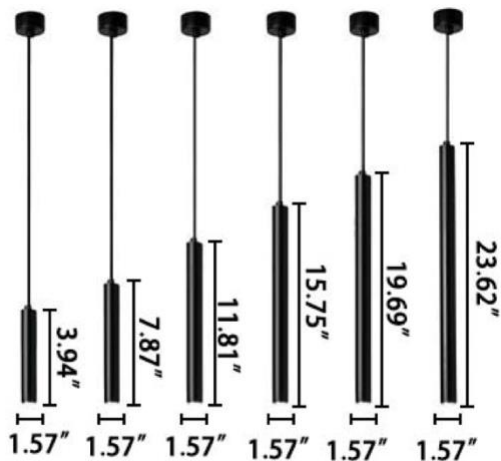

MODEL INFORMATION:

Example: SB-R114A70WSA

Wattage/Size	"E" Kelvin temp options	"A" Controls	"Z" Metal Finishes	"Y" Cable finishes	"X" Cable Length
*SB-R114A70W 11.81" Body + 3.94" Acrylic Lens x 2 11.81" Body + 7.87" Acrylic Lens x 7 11.81" Body + 11.81" Acrylic Lens x 5	*S=3000K/3500K/4000K Color Select by internal CCT Color Selector, 4000K factory color default set, CRI 90	*Blank=0-10V (Default)	*A=Aged Brass	*Blank=Silver (Default)	*Blank=10' foot 120" (Default)
			B=Black Jack	B=Black	5'=5 foot 60"
SB-R114B70W 11.81" Body + 3.94" Bubble Acrylic Lens x 2 11.81" Body + 7.87" Bubble Acrylic Lens x 7 11.81" Body + 11.81" Bubble Acrylic Lens x 5	A=2700K/3500K/4000K Color Select by internal CCT color Selector, 4000K factory color default set. CRI 90	L=ELV/Triac dimming	S=Platinum Silver	C=Polished copper	15'=15 foot 180"
			W=Gloss White	W=White	20'=20 foot 240"
SB-R114C70W 23.62" Body Flat Lens x 14			Other color	Other color	25'=25 foot 300"
					30'=30 foot 360"

Please request Specialty pricing for additional Aluminum body sizes and acrylic sizes

Aluminum Body Sizes