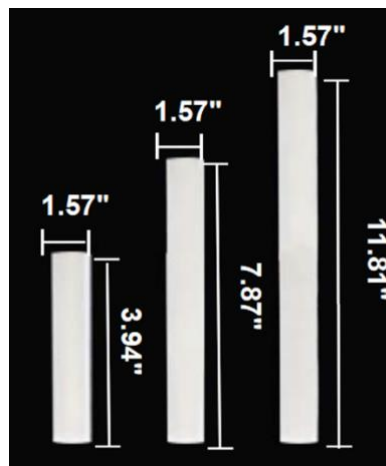

Acrylic Lens Sizes