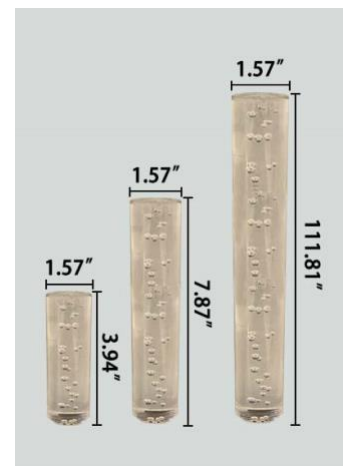

### FEATURES

- 5-year limited warranty.
- Ships assembled.
- Direct Illumination.
- Aluminum housing Diameter 1.57" (standard) and 1.26" available. Length 3.94", 7.87", 11.81", 15.75", 19.69" and 23.62" (standard) . Custom sizes are available.
- Flat Lens, Acrylic lens and acrylic bubble lens length 3.94", 7.87" and 11.81", Custom Sizes are available.
- Fixture lumens per watt ratio 60 LPW.

Please request Specialty pricing for additional Aluminum body sizes and acrylic sizes

Aluminum Body Sizes

Acrylic Lens Sizes

Bubble Acrylic Lens Sizes

**STANDARD COLOR FINISHES**

Discover beyond our standard hues with over 6,500 [finishes and colors](#) available for your luminaire, including precise color matching, NFL team colors, and custom RAL finishes. Elevate your design with metallic, sparkle, or transparent textures for a touch of individuality. Explore our most popular selections below and contact our factory for personalized quotes.